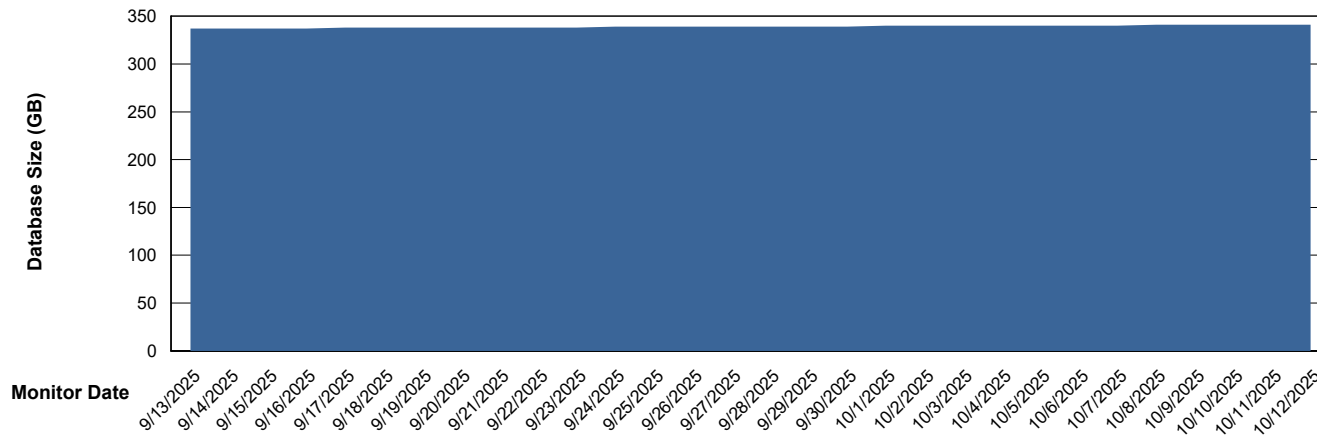

DB Processes Max 1,000

Weekly SLA Customer Report

Customer VOS_Production
Database ID 143

DATABASE SIZE VOS_PRD_ABSBI-2018_ABS1

Database growth over last month

DATABASE SIZE VOS_PRD_ABSBI-2025_ABS1

Database growth over last month