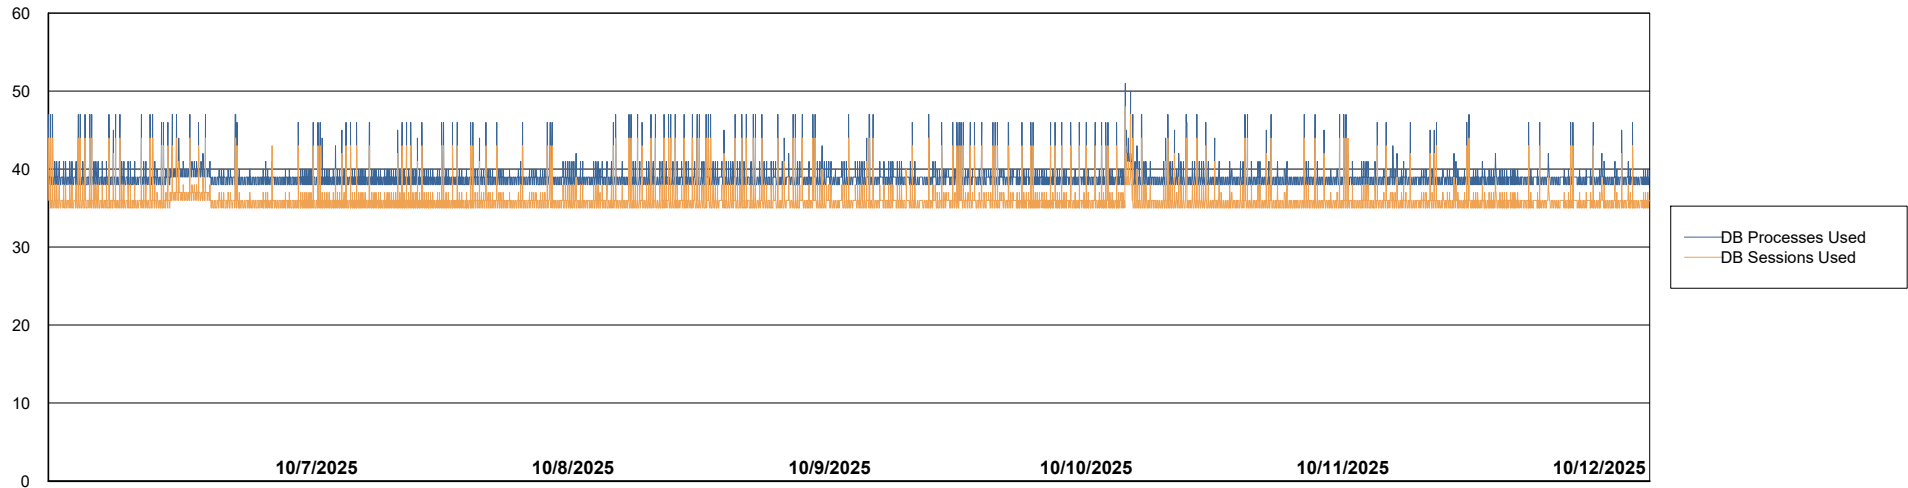

Database Performance VOS_PRD_ABSORA2-2022_HSBABS1

DB Processes Max 1,000