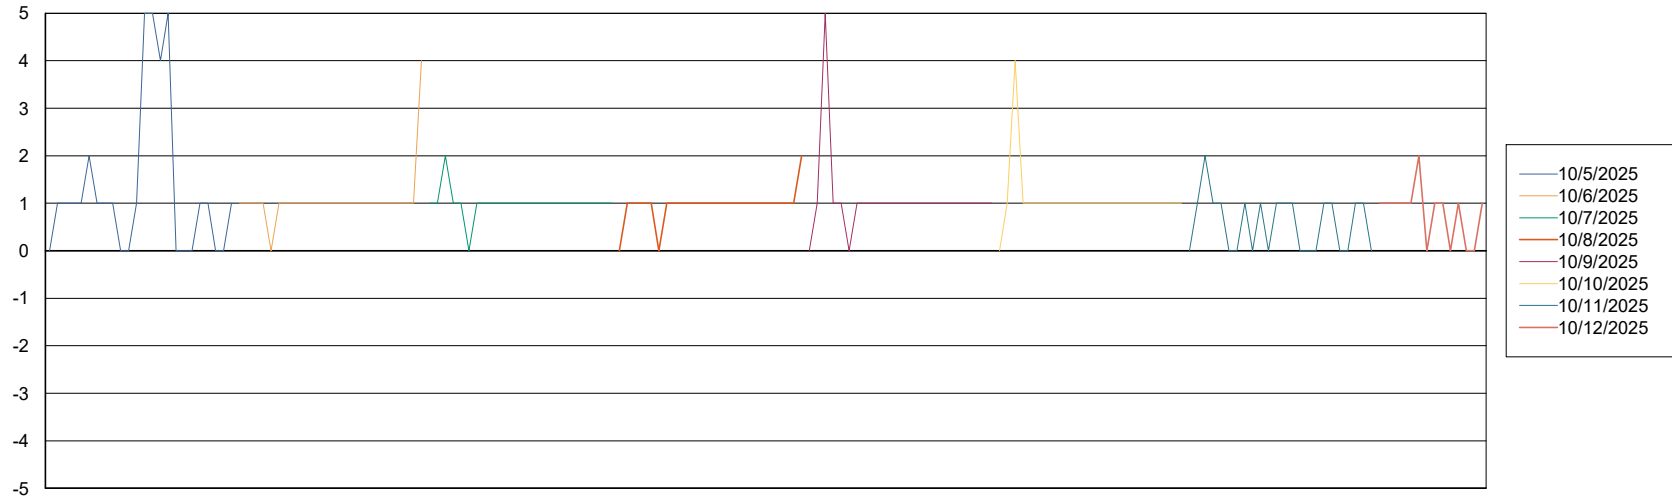

Standby Database Health VOS_Production

Recovery lag for last 7 days