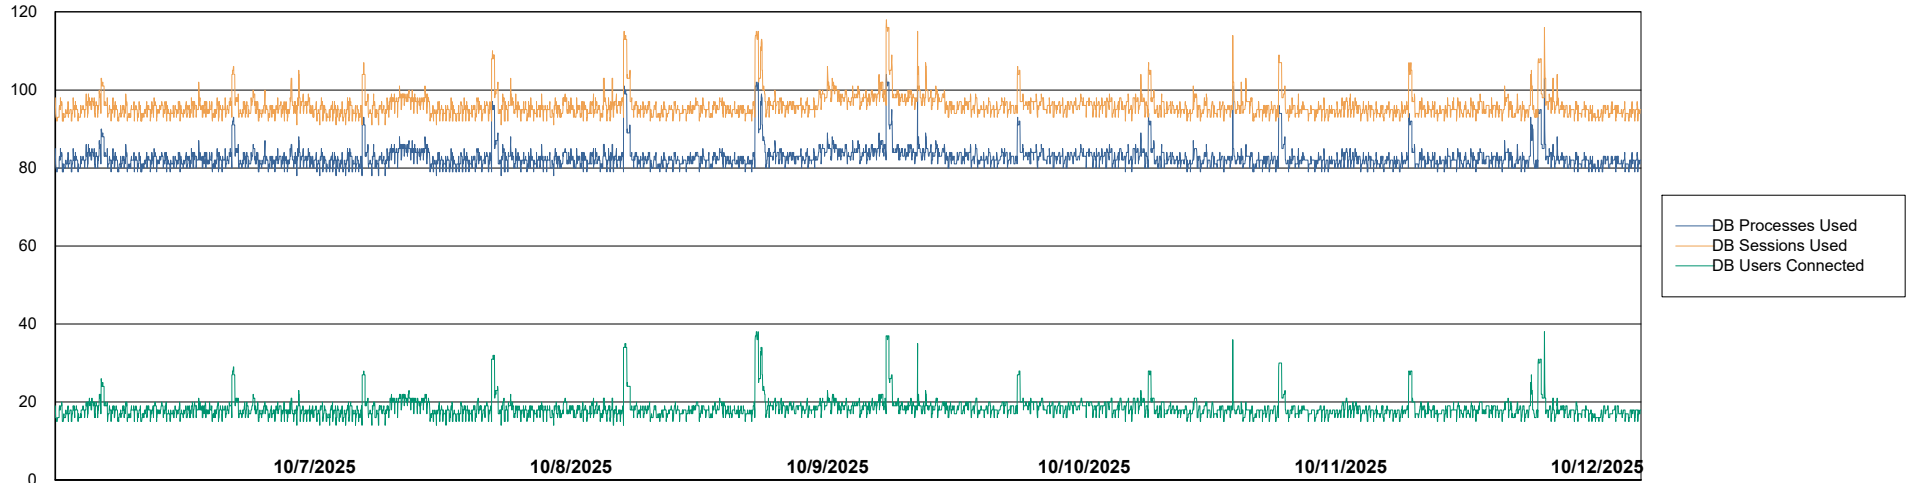

Weekly SLA Customer Report

Customer VOS_Production
Database ID 143

Database Performance VOS_PRD_ABSBI-2018_ABS1

Weekly SLA Customer Report

Customer VOS_Production
Database ID 143

Database Performance VOS_PRD_ABSBI-2025_ABS1