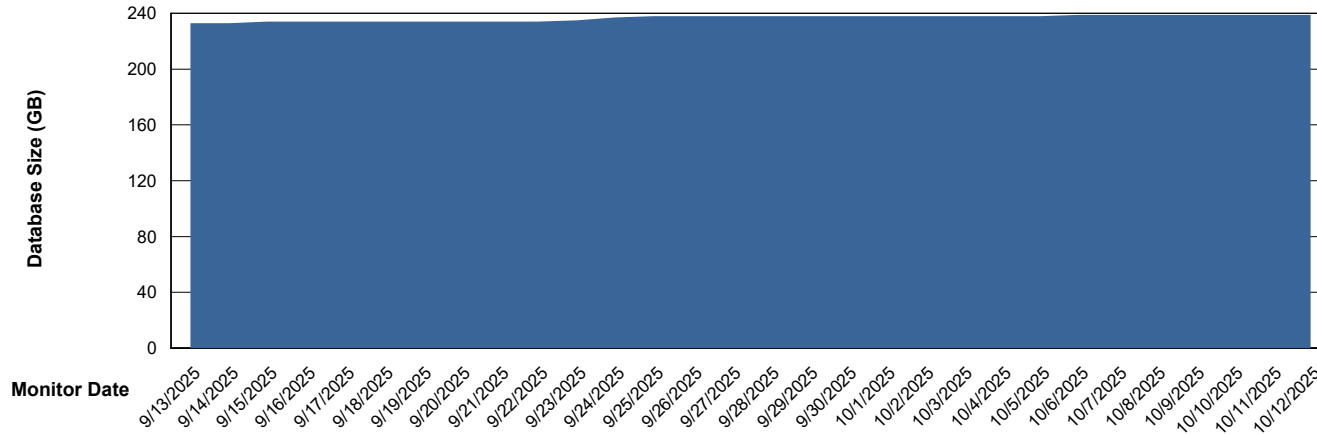

DB Processes Max 1,000

Weekly SLA Customer Report

Customer VOS_Production
Database ID 143

DATABASE SIZE VOS_PRD_ABSBI-2018_ABS1

Database growth over last month

DATABASE SIZE VOS_PRD_ABSBI-2025_ABS1

Database growth over last month