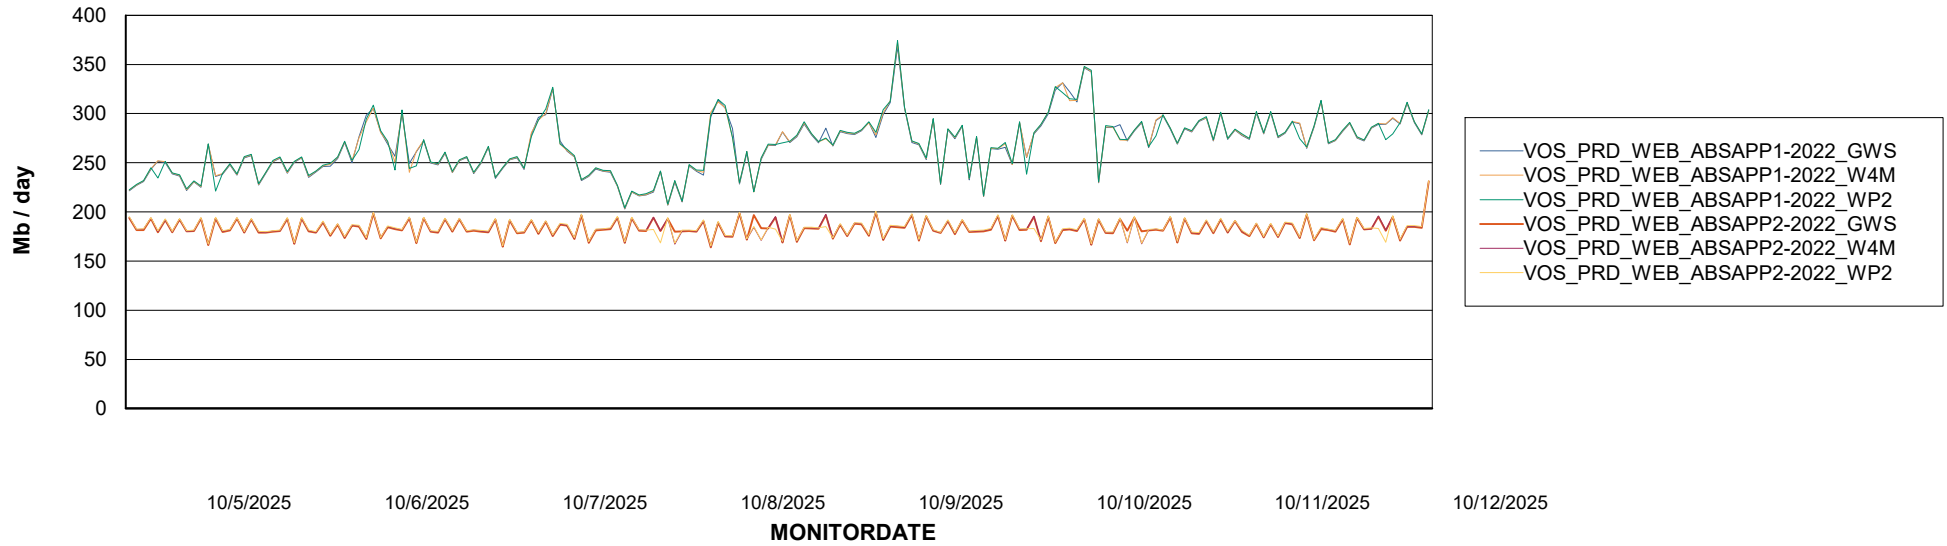

ABSSolute Web Component Services

Avg memory used per ABS Web component