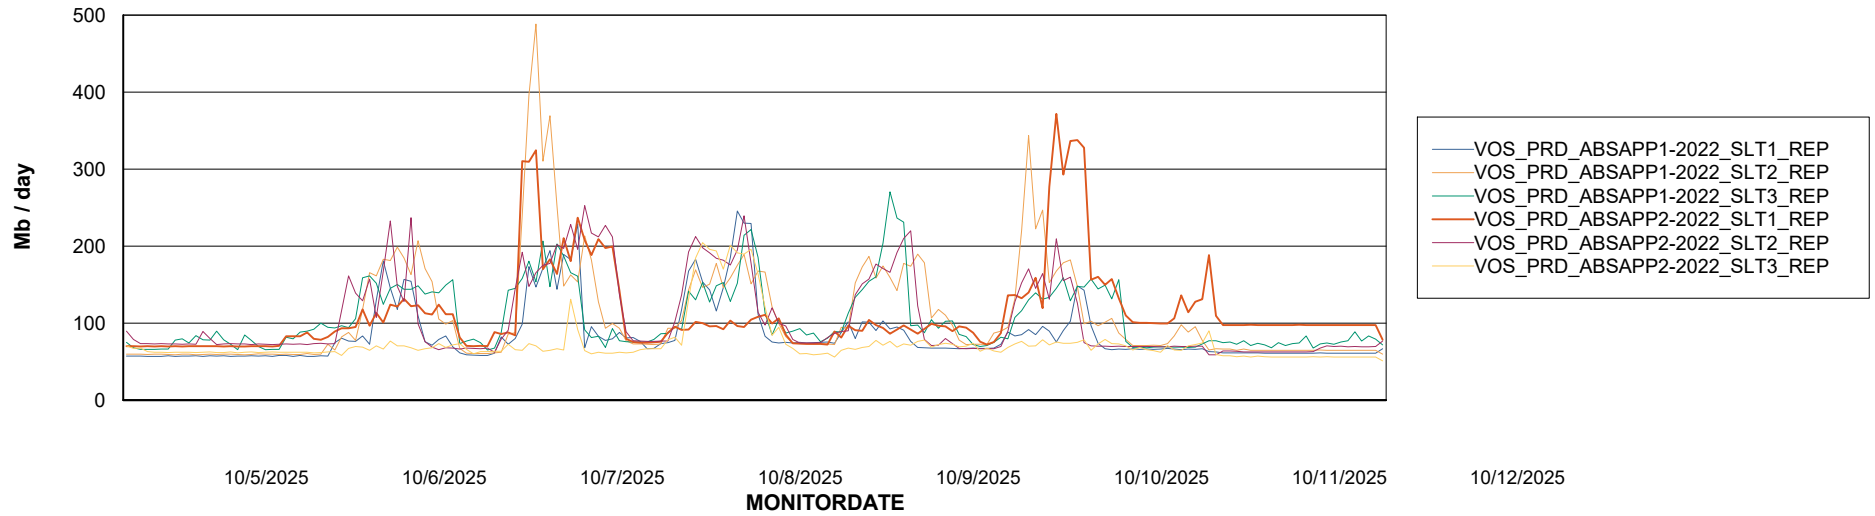

Avg memory used per ABS Server Service

Avg users per day per ABS server

Weekly SLA Customer Report

Customer VOS_Production
Database ID 143

ABSSolute Application ReportServer Services

Avg memory used per ReportServer Service