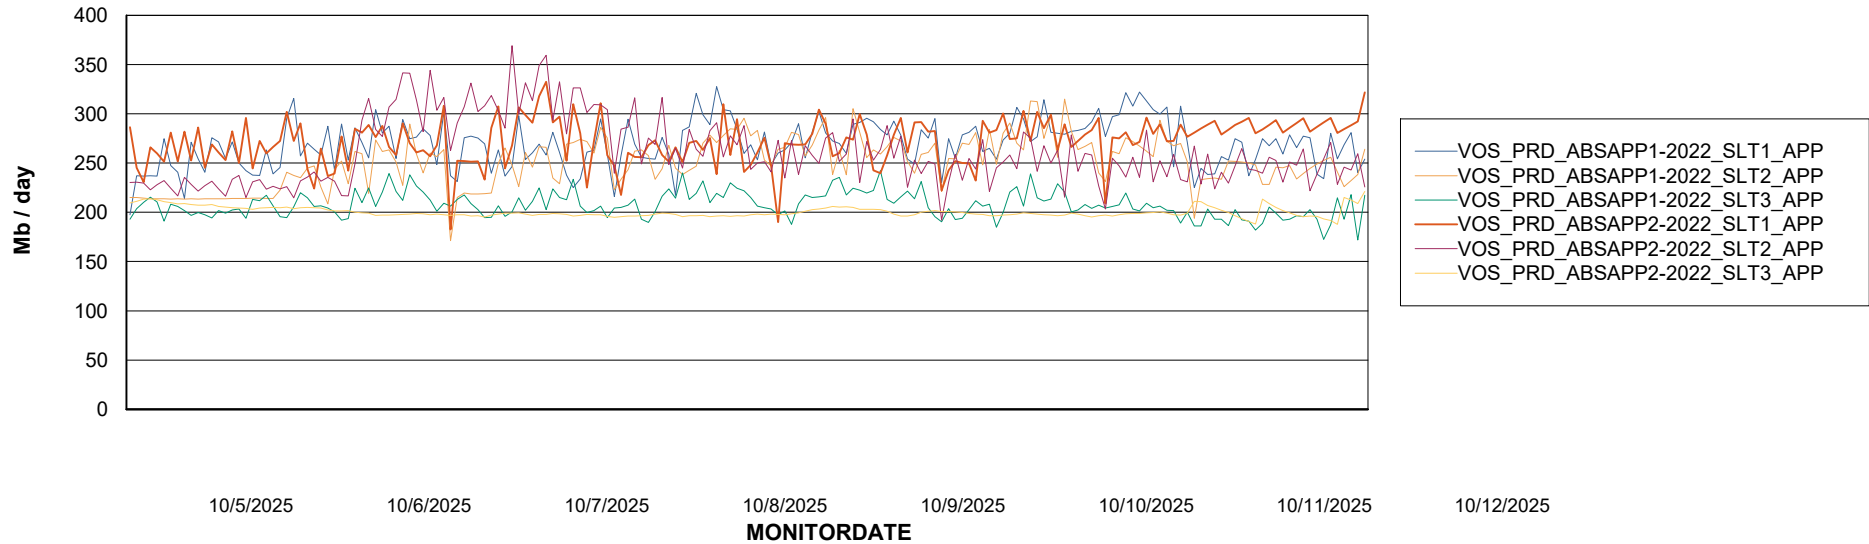

ABSSolute Application Server Services

Avg memory used per ABS Server Service