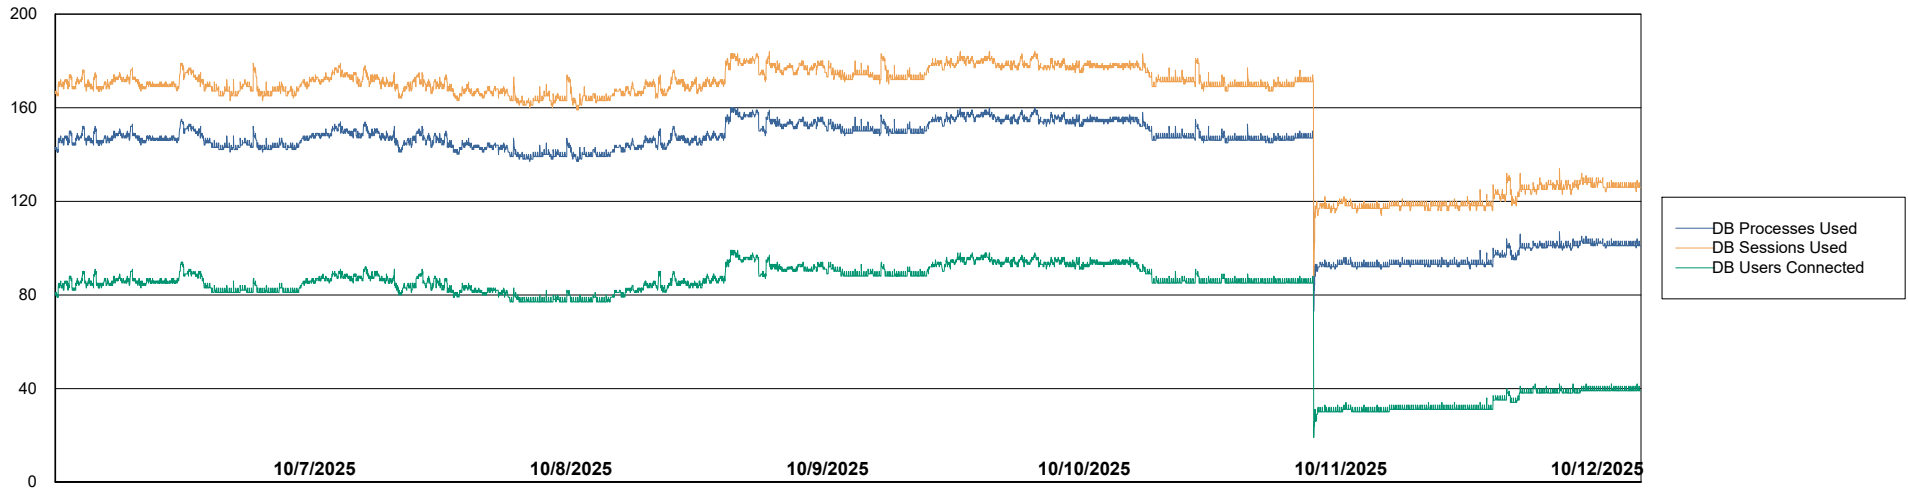

Database Performance VOS_PRD_ABSORA1-2022_ABS1