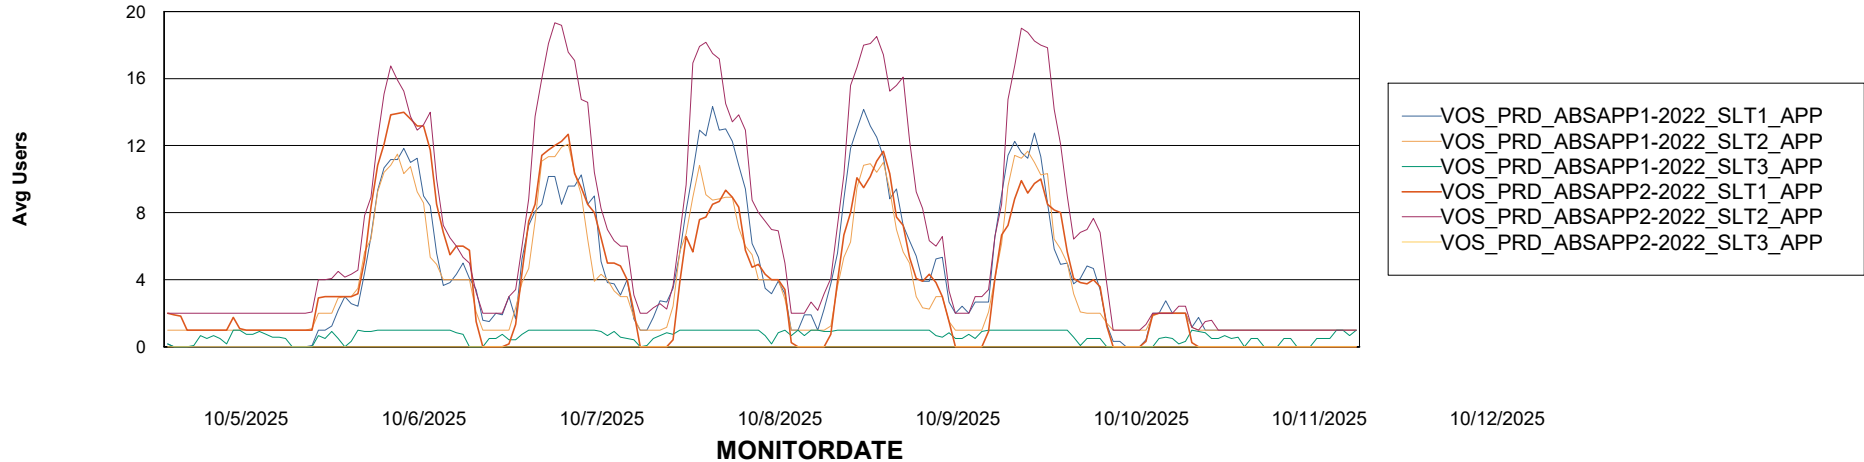

Avg users per day per ABS server