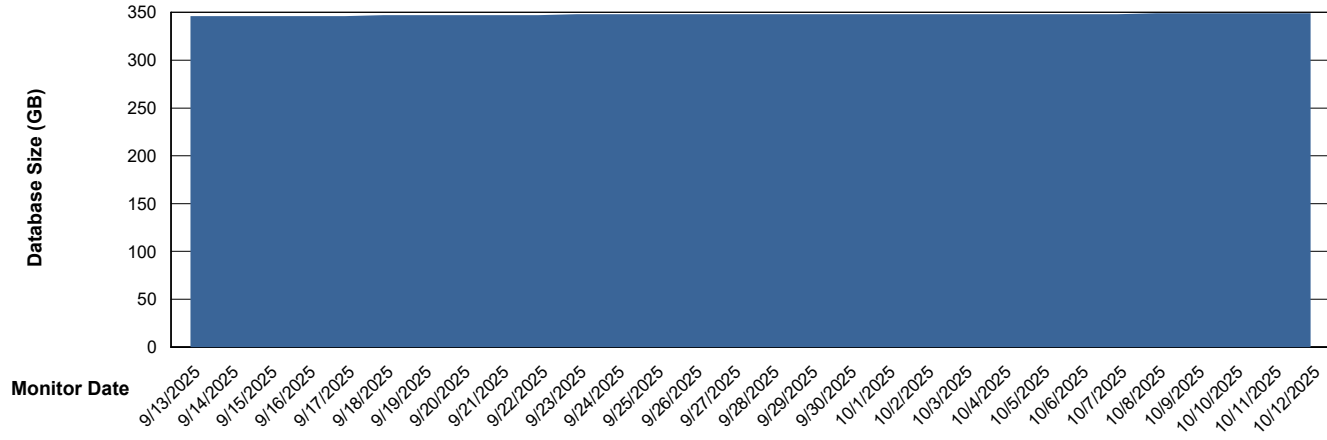

Database growth over last month