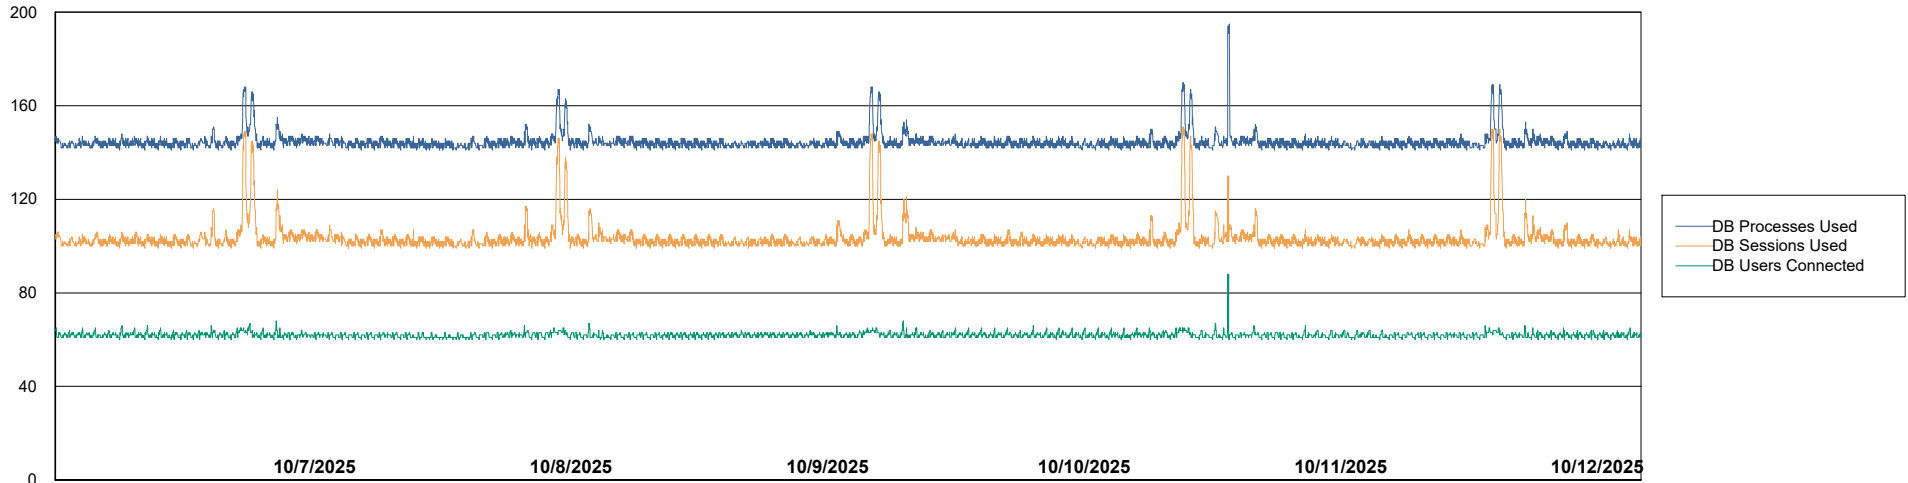

Database Performance SGS_PRD_ABS-BI02_ABS1