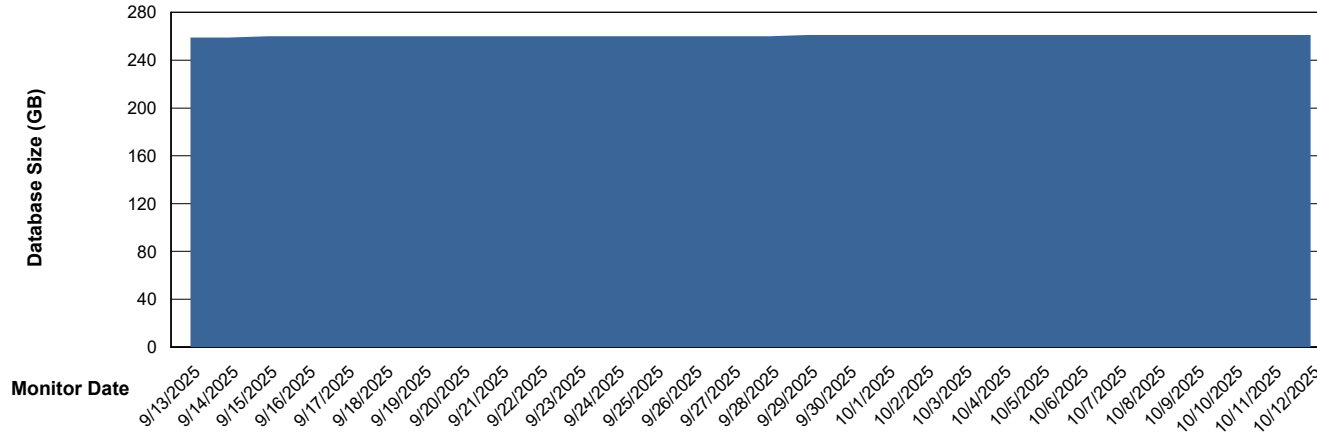

DATABASE SIZE SGS_PRD_ABS-BI02_ABS1

Database growth over last month