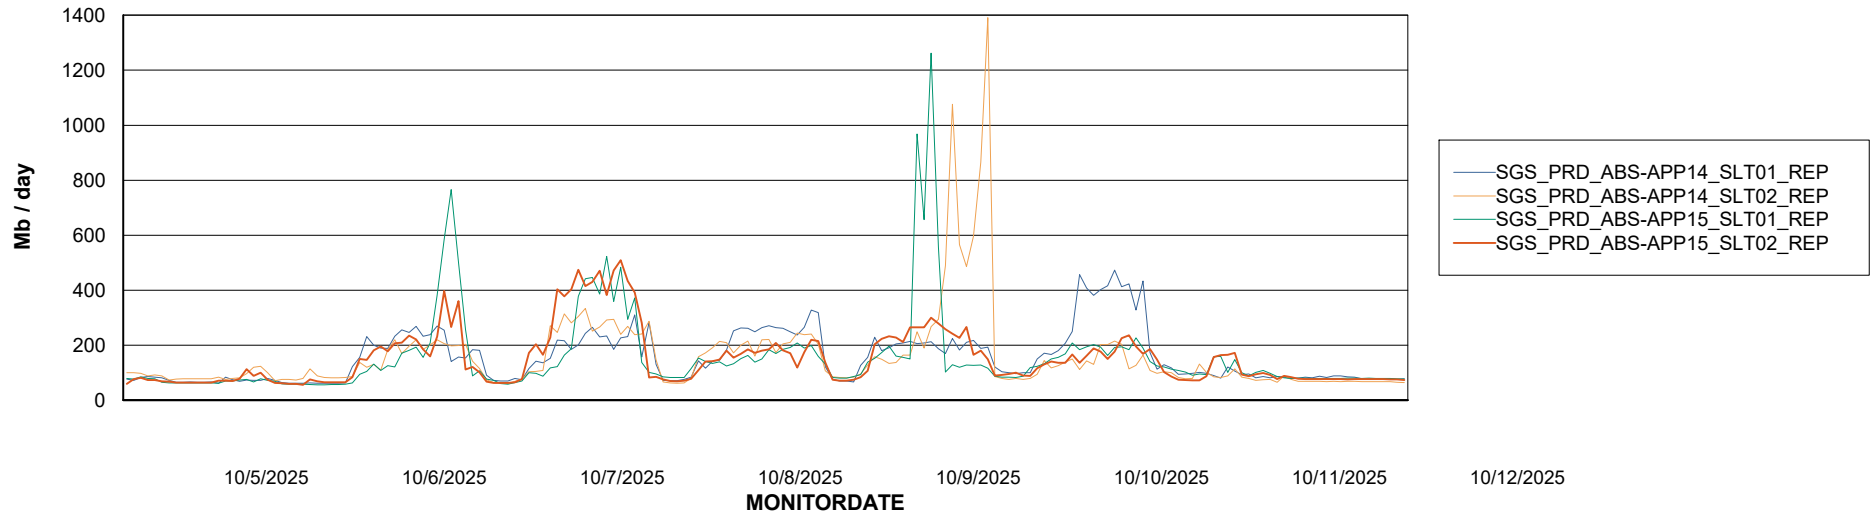

ABSSolute Application ReportServer Services

Avg memory used per ReportServer Service