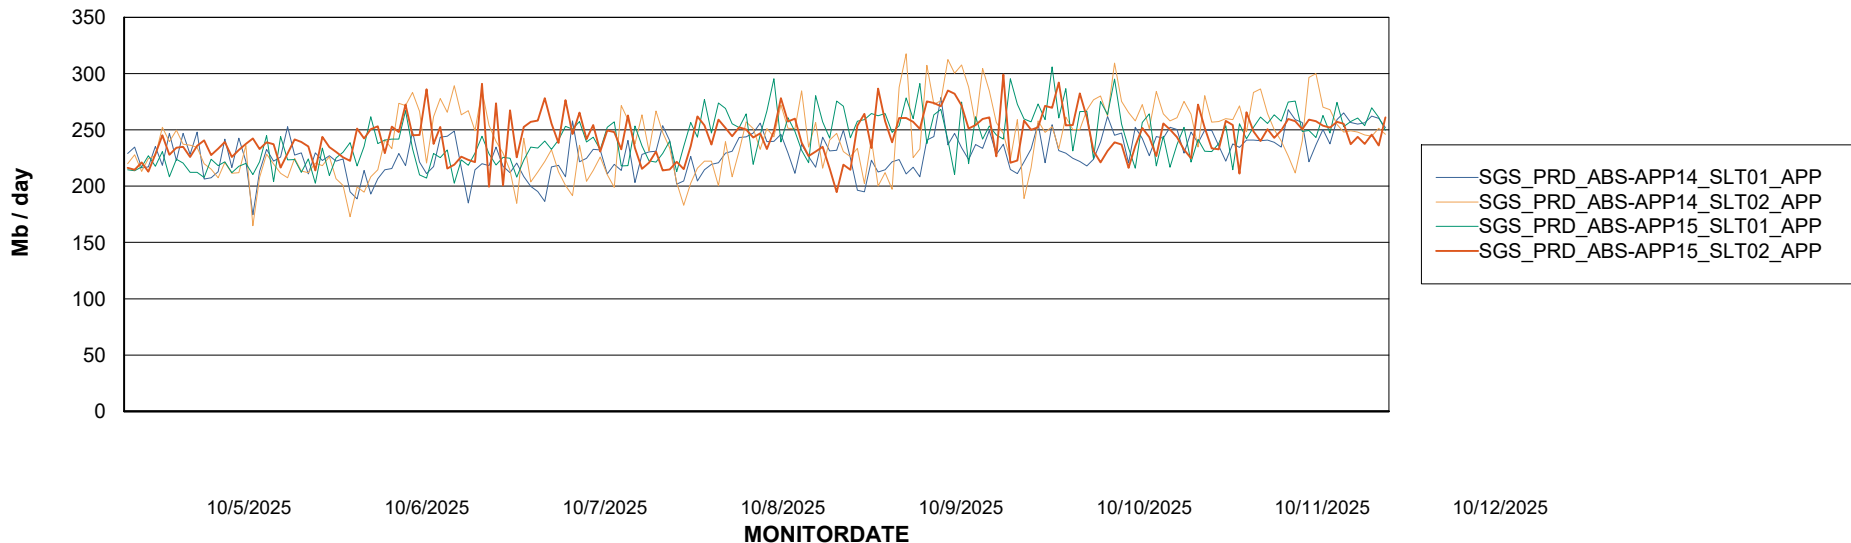

ABSSolute Application Server Services

Avg memory used per ABS Server Service