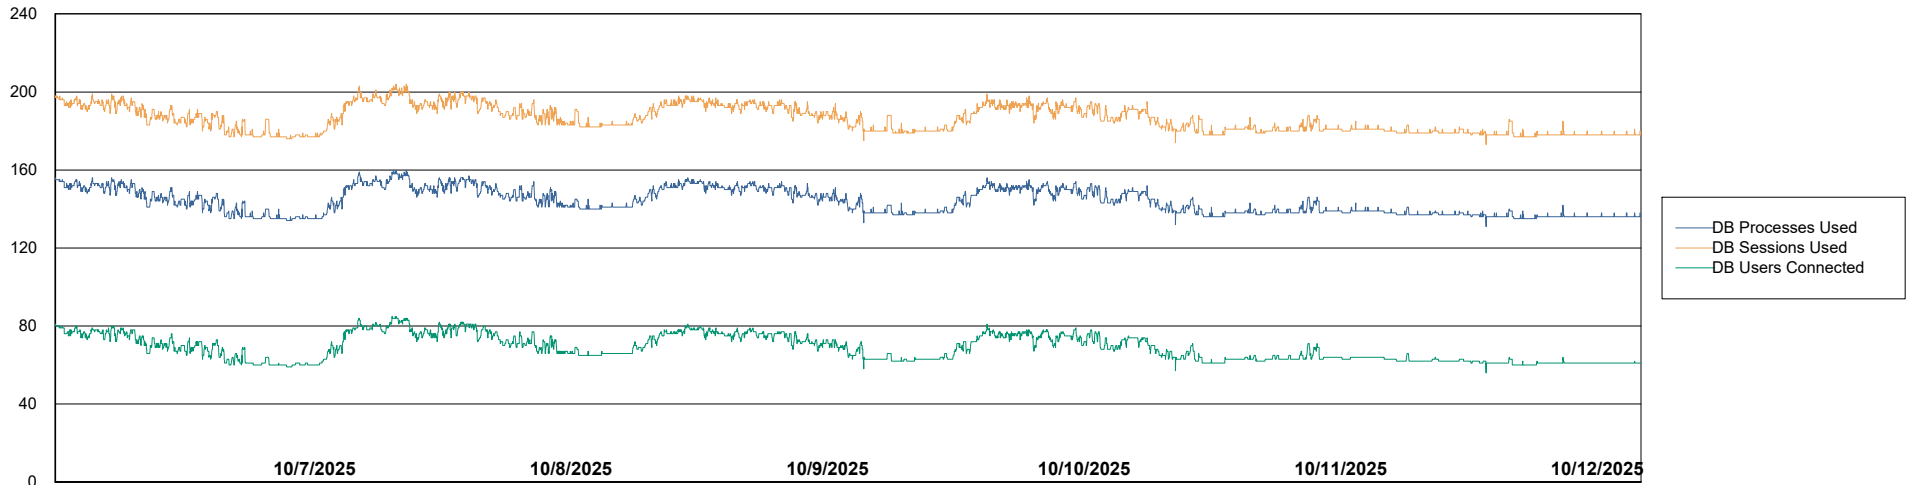

Database Performance SGS_PRD_ABS-DB16_ABS1