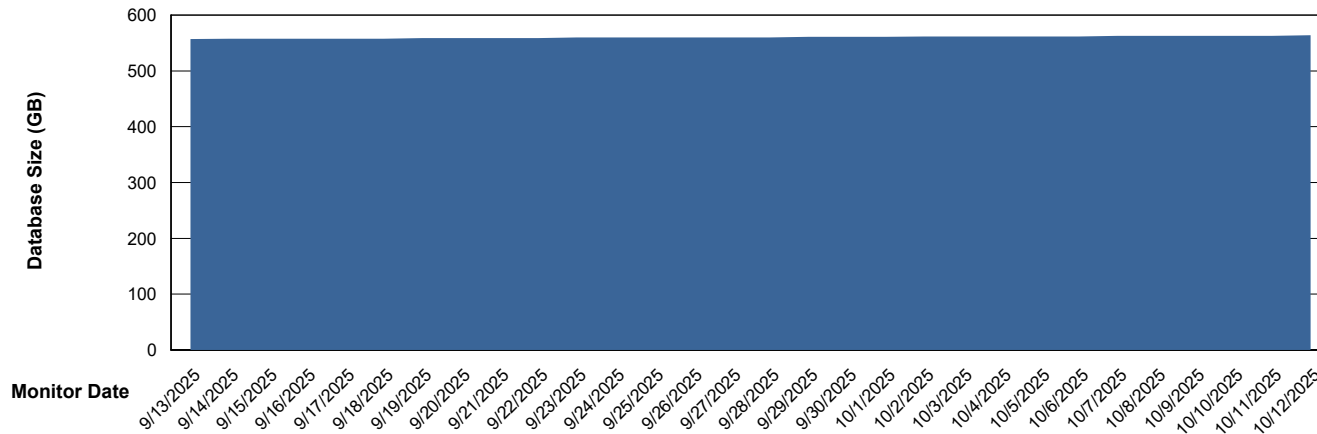

DATABASE SIZE SGS_PRD_ABS-DB16_ABS1

Database growth over last month