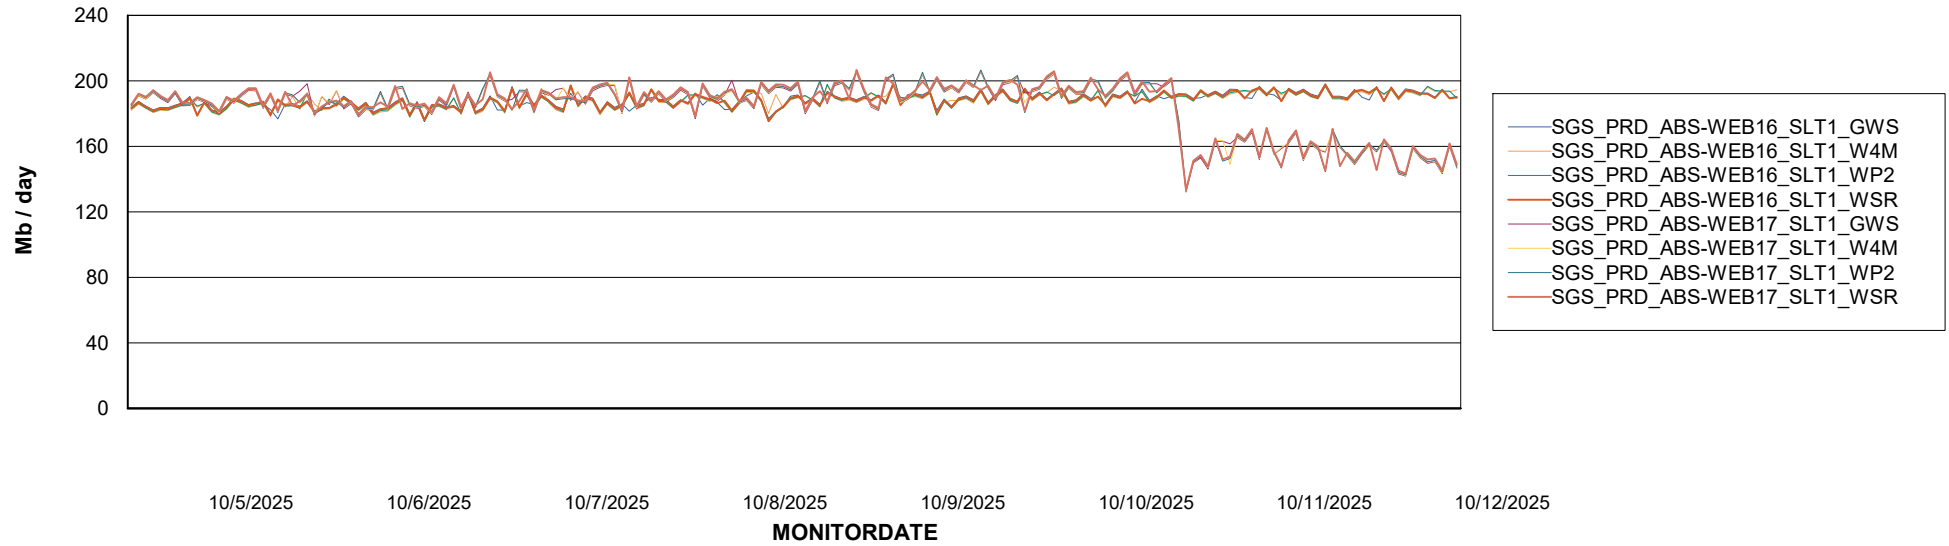

ABSSolute Web Component Services

Avg memory used per ABS Web component