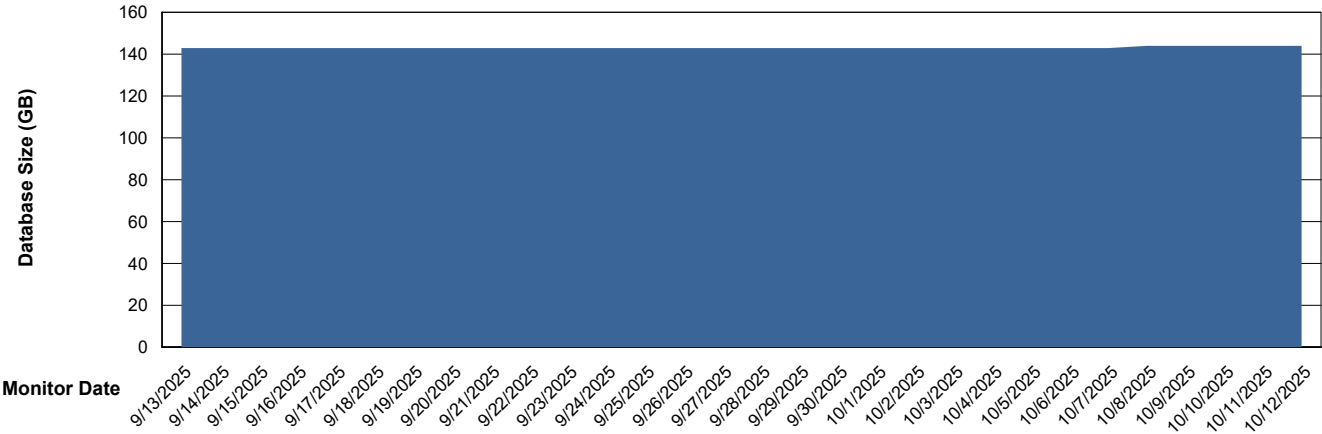

DATABASE SIZE RSS_PRD_SV1364_PRD_ABS1

Database growth over last month