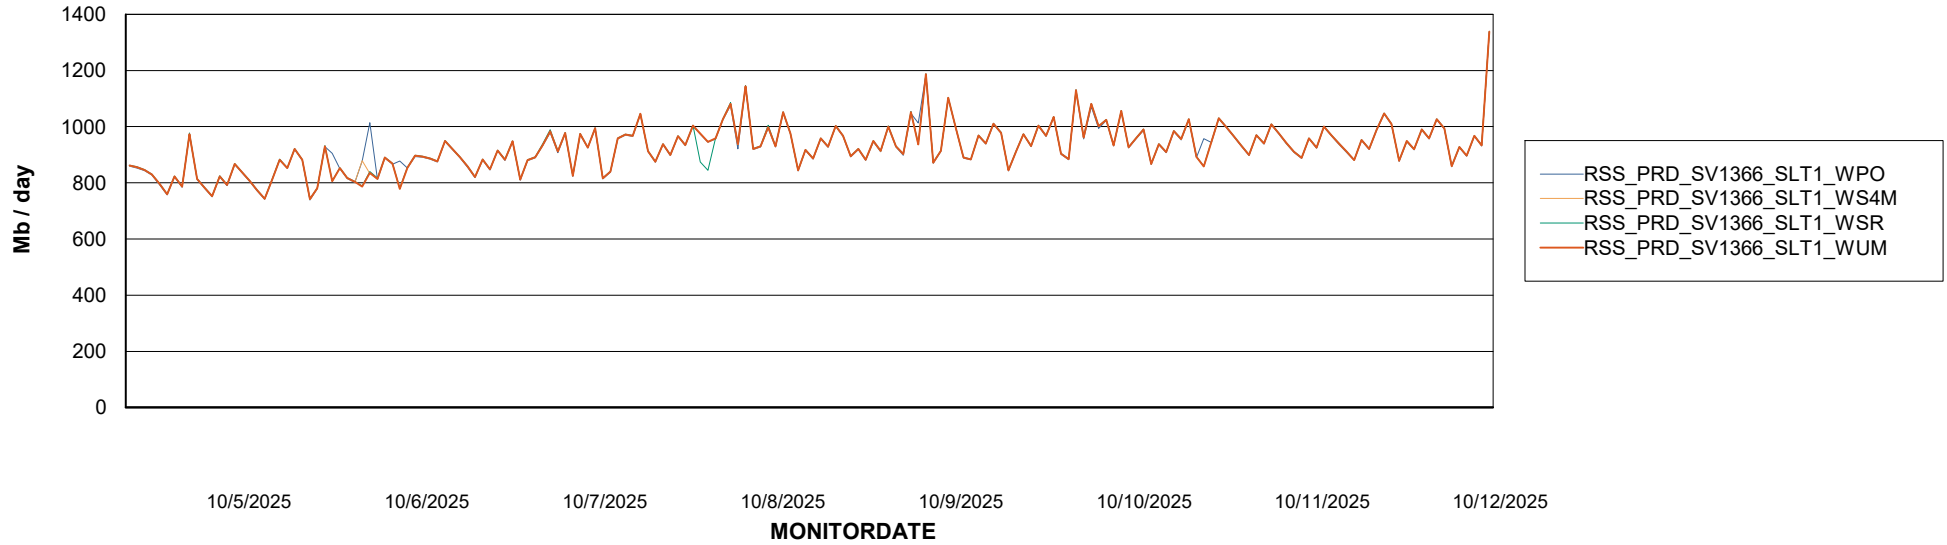

ABSSolute Web Component Services

Avg memory used per ABS Web component