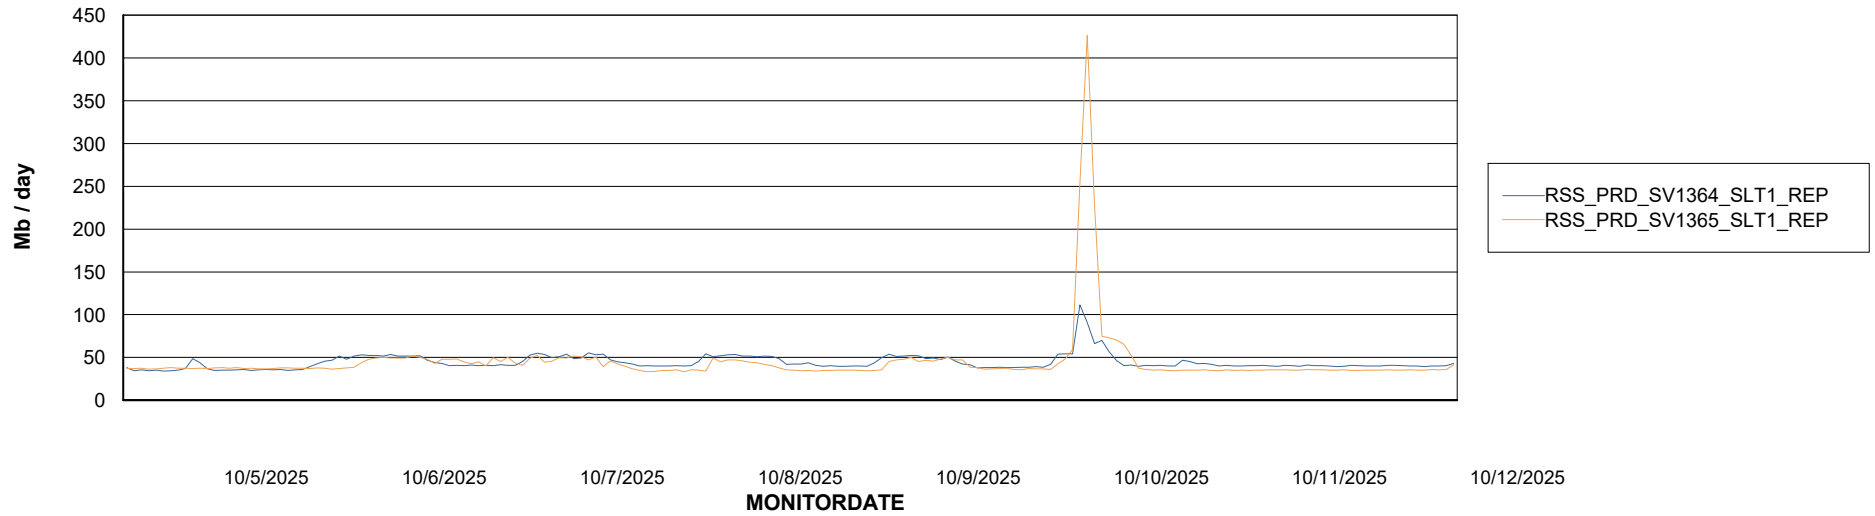

ABSSolute Application ReportServer Services

Avg memory used per ReportServer Service