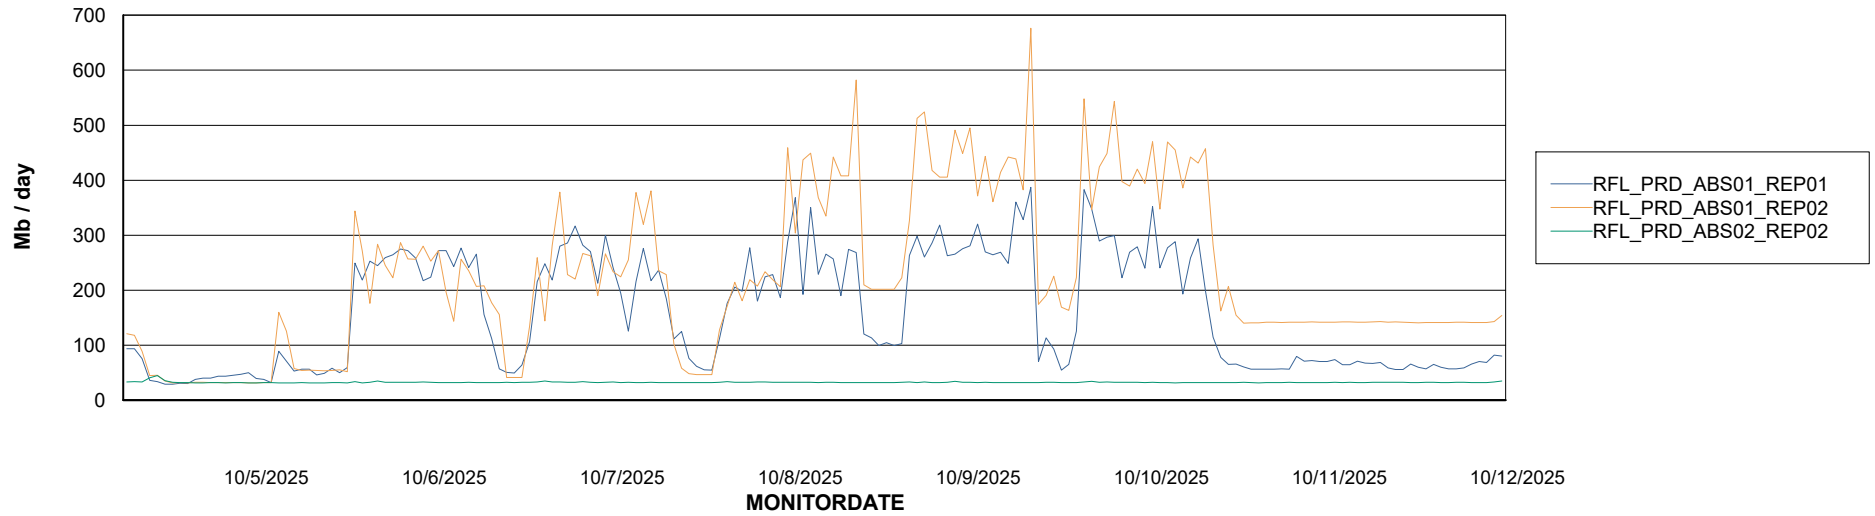

ABSSolute Application ReportServer Services

Avg memory used per ReportServer Service