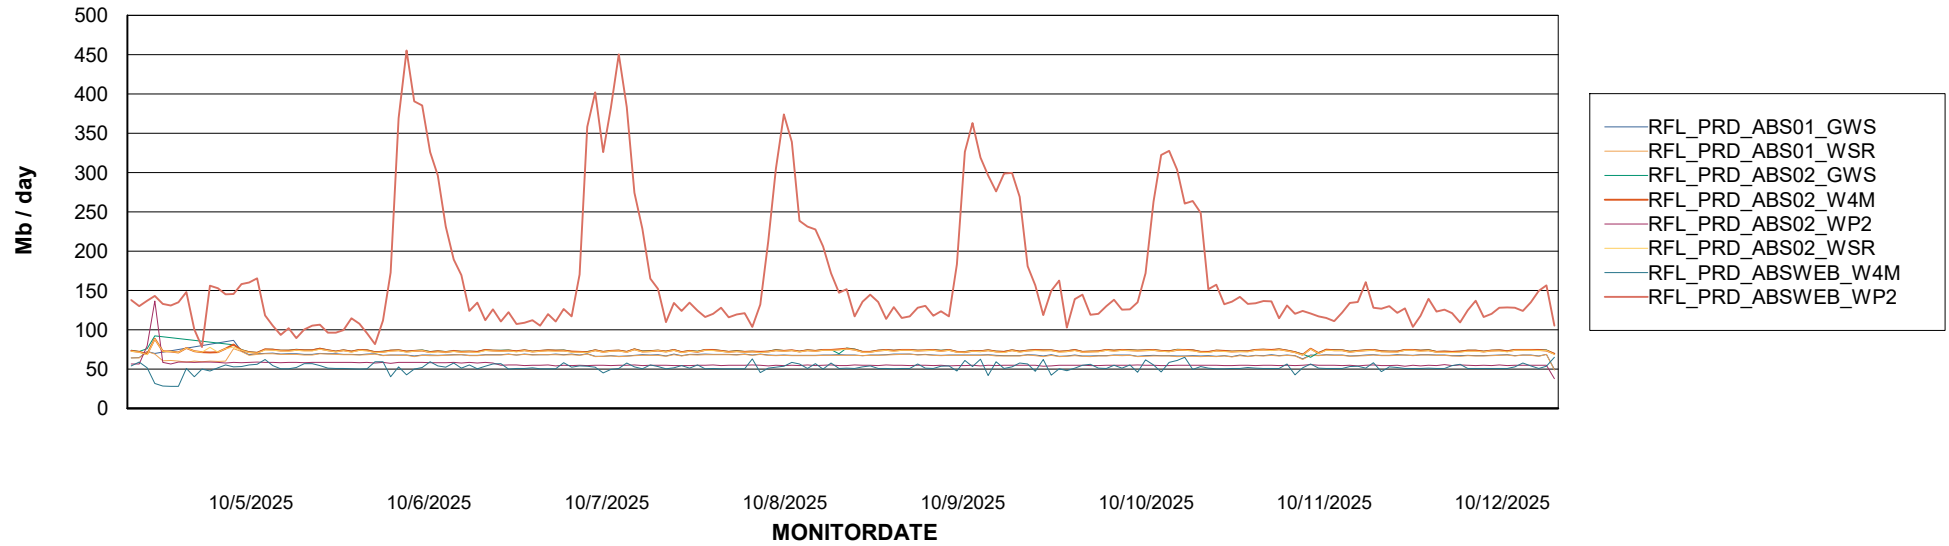

ABSSolute Application ReportServer Services

Avg memory used per ReportServer Service

Weekly SLA Customer Report

Customer RFL_Production
Database ID 36

ABSSolute Web Component Services

Avg memory used per ABS Web component