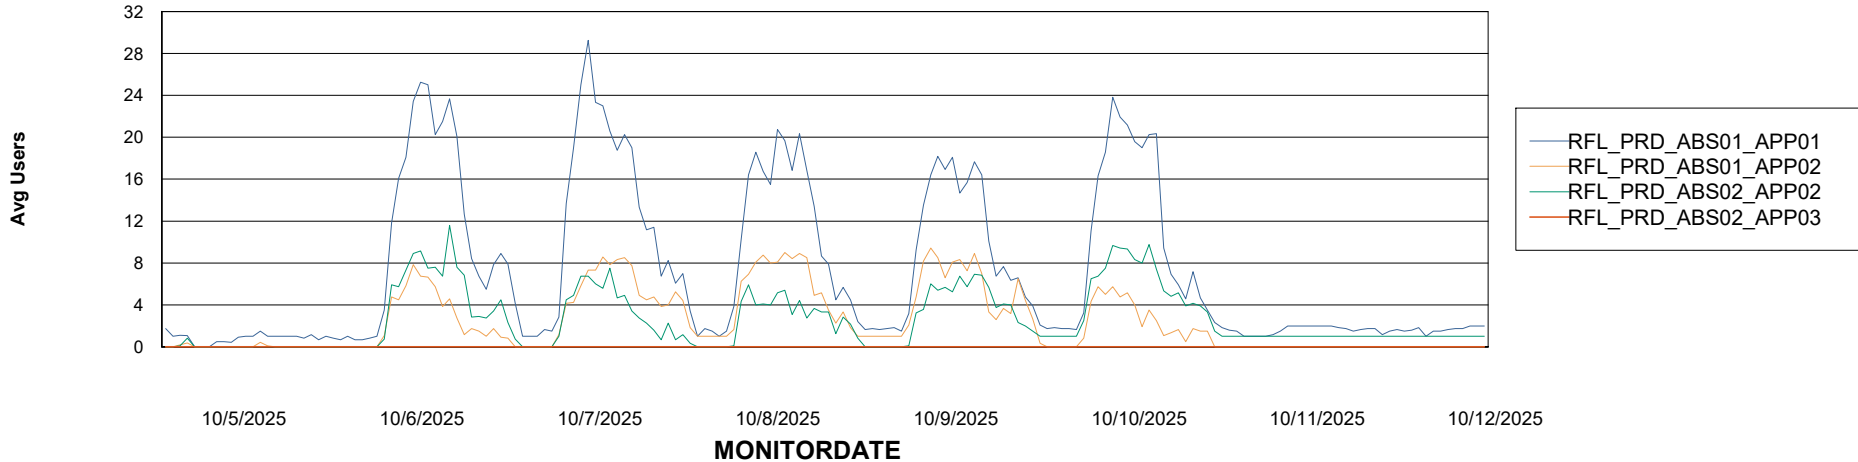

Weekly SLA Customer Report

Customer RFL_Production
Database ID 36

ABSSolute Application Server Services

Avg memory used per ABS Server Service

Avg users per day per ABS server

Weekly SLA Customer Report

Customer RFL_Production
Database ID 36