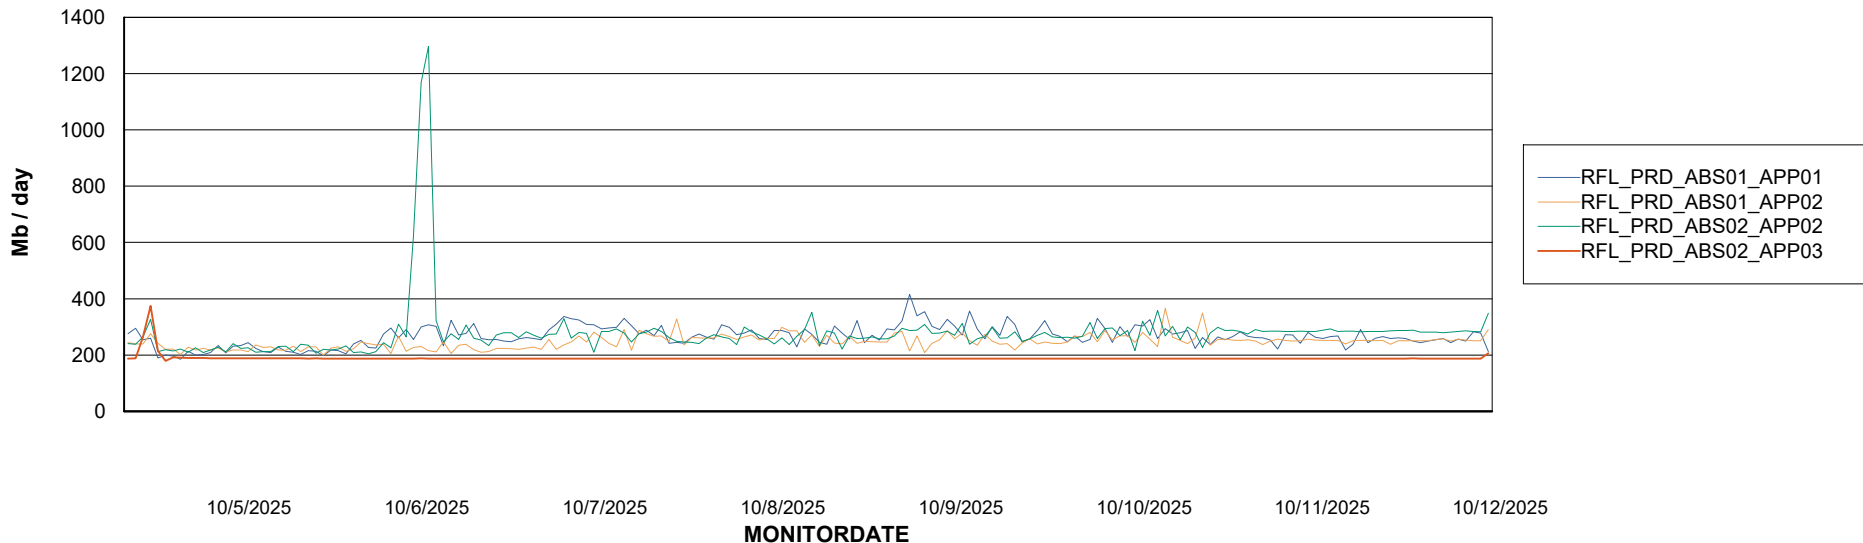

DB Processes Max 1,000

Weekly SLA Customer Report

Customer RFL_Production
 Database ID 36

DATABASE SIZE RFL_PRD_ABS01_DB

Database growth over last month

Database Tablespace RFL_PRD_ABS01_DB

Date	Tablespace Name	Filesize (Gb)	Usedsize (Gb)	Percentage free
10/12/2025	ABSDATA	121	92	24
	INDX	269	224	17
10/11/2025	ABSDATA	121	92	24
	INDX	269	224	17
10/10/2025	ABSDATA	121	92	24
	INDX	269	224	17
10/9/2025	ABSDATA	121	92	24
	INDX	269	224	17
10/8/2025	ABSDATA	121	92	24
	INDX	269	224	17
10/7/2025	ABSDATA	121	92	24
	INDX	269	224	17
10/6/2025	ABSDATA	121	92	24
	INDX	269	224	17

Weekly SLA Customer Report

Customer RFL_Production
Database ID 36

ABSSolute Application Server Services

Avg memory used per ABS Server Service

Avg users per day per ABS server

Weekly SLA Customer Report

Customer RFL_Production
Database ID 36