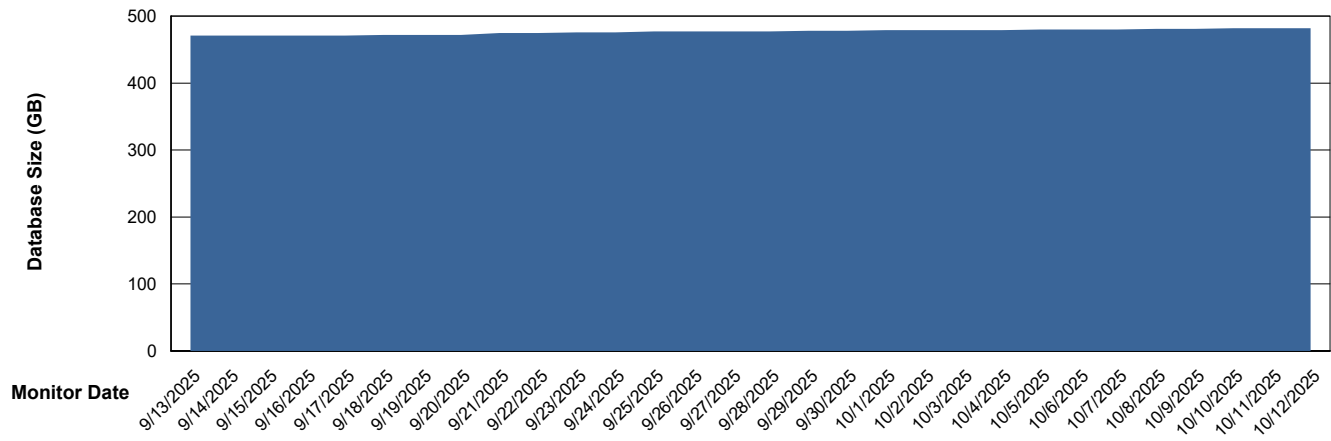

Weekly SLA Customer Report

Customer NOA_Production (24/7)
Database ID 116

Database Performance NOA_PRD_NovoABS03_HSBABS1

DB Processes Max 300

Weekly SLA Customer Report

Customer NOA_Production (24/7)
Database ID 116

DATABASE SIZE NOA_PRD_NHSBI_ABS1

Database growth over last month

DATABASE SIZE NOA_PRD_NovoABS01_ABS1

Database growth over last month

Weekly SLA Customer Report

Customer NOA_Production (24/7)
 Database ID 116