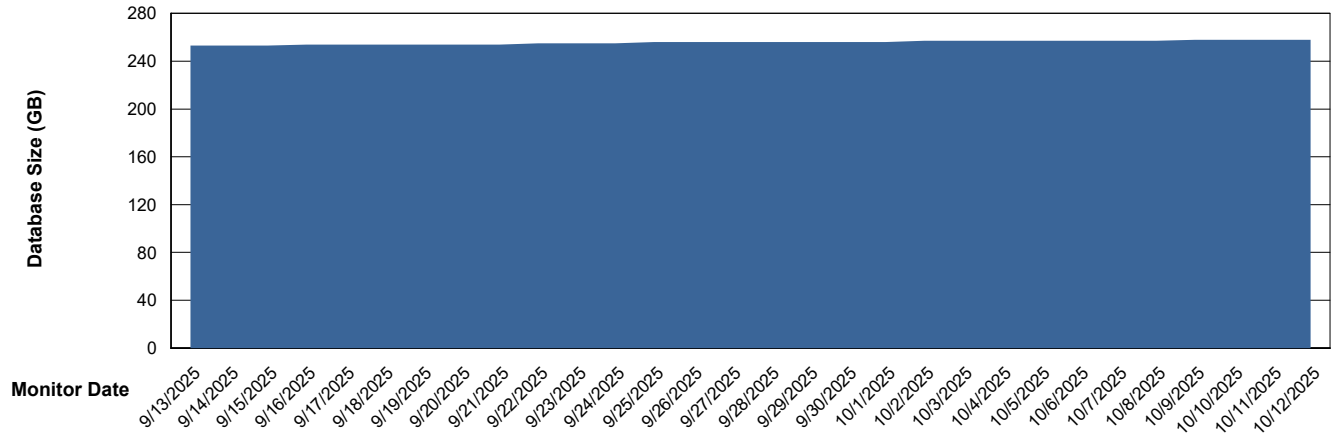

Weekly SLA Customer Report

Customer NOA_Production (24/7)
Database ID 116

Database Performance NOA_PRD_NovoABS03_HSBABS1

DB Processes Max 300

Weekly SLA Customer Report

Customer NOA_Production (24/7)
Database ID 116

DATABASE SIZE NOA_PRD_NHSBI_ABS1

Database growth over last month

DATABASE SIZE NOA_PRD_NovoABS01_ABS1

Database growth over last month

Weekly SLA Customer Report

Customer NOA_Production (24/7)
 Database ID 116