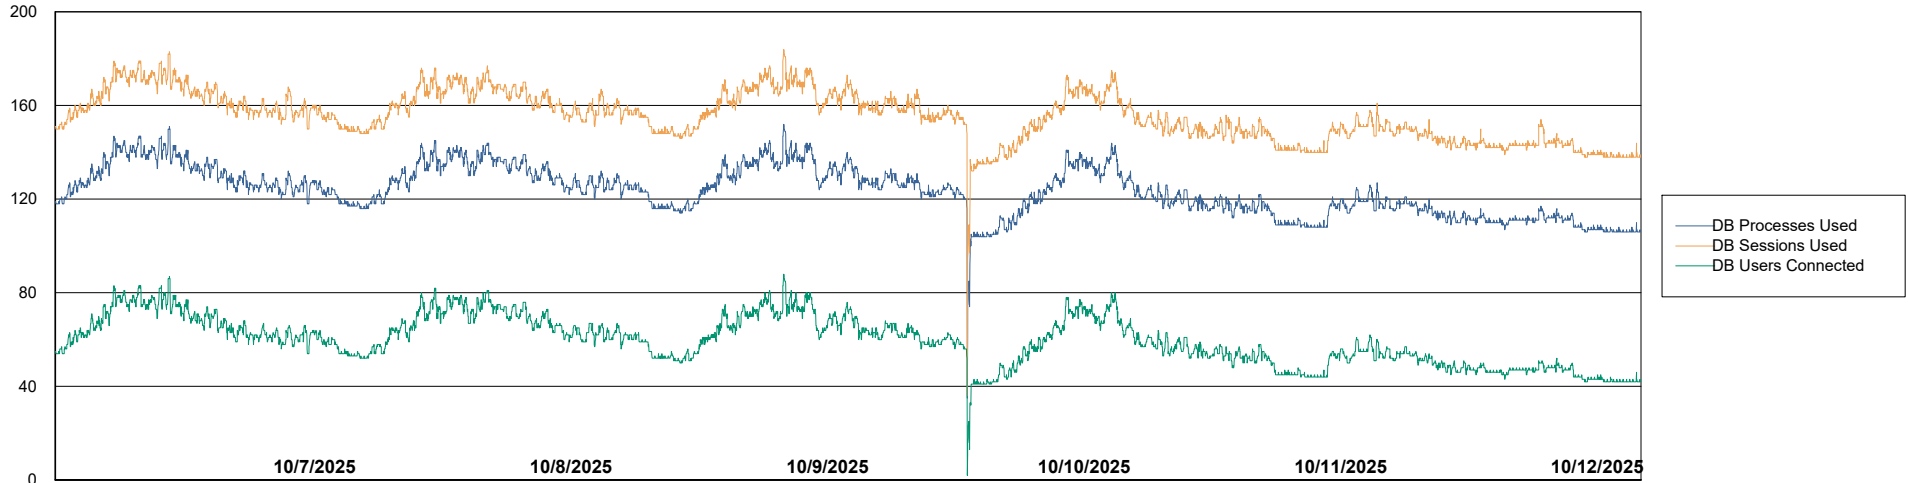

Weekly SLA Customer Report

Customer NOA_Production (24/7)
Database ID 116

Database Performance NOA_PRD_NHSBI_ABS1

Weekly SLA Customer Report

Customer NOA_Production (24/7)
Database ID 116

Database Performance NOA_PRD_NovoABS01_ABS1