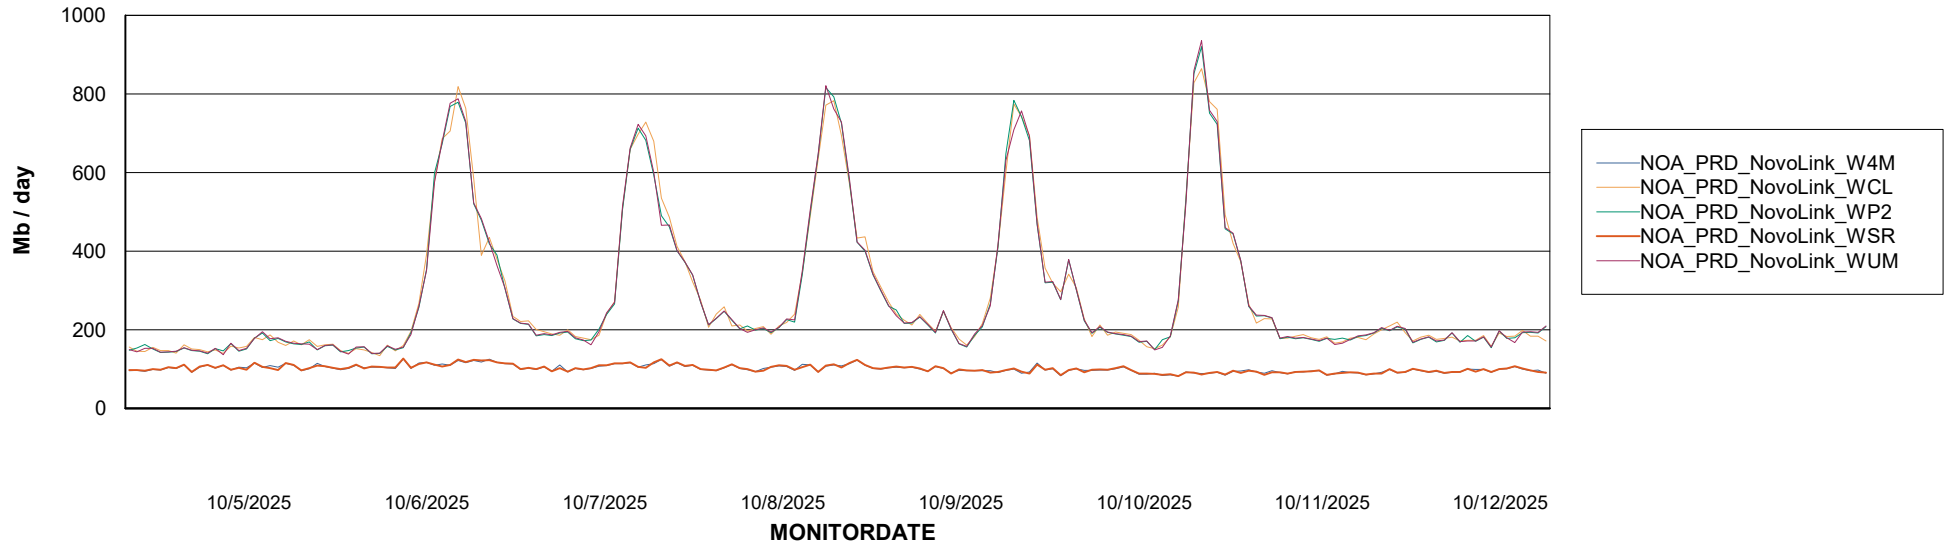

ABSolute Web Component Services

Avg memory used per ABS Web component