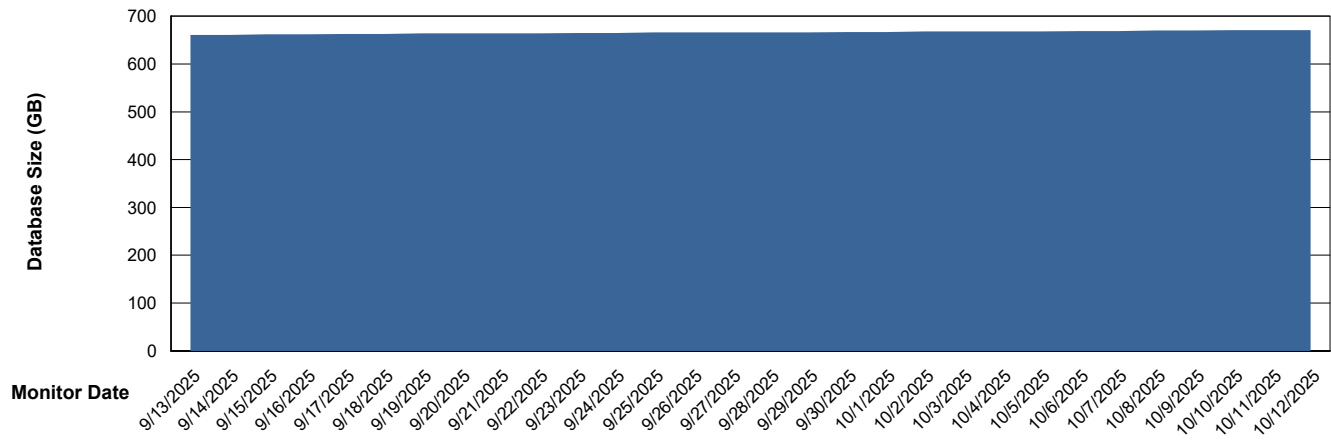

DATABASE SIZE NIX_PRD_ABSDB01_ABS1

Database growth over last month