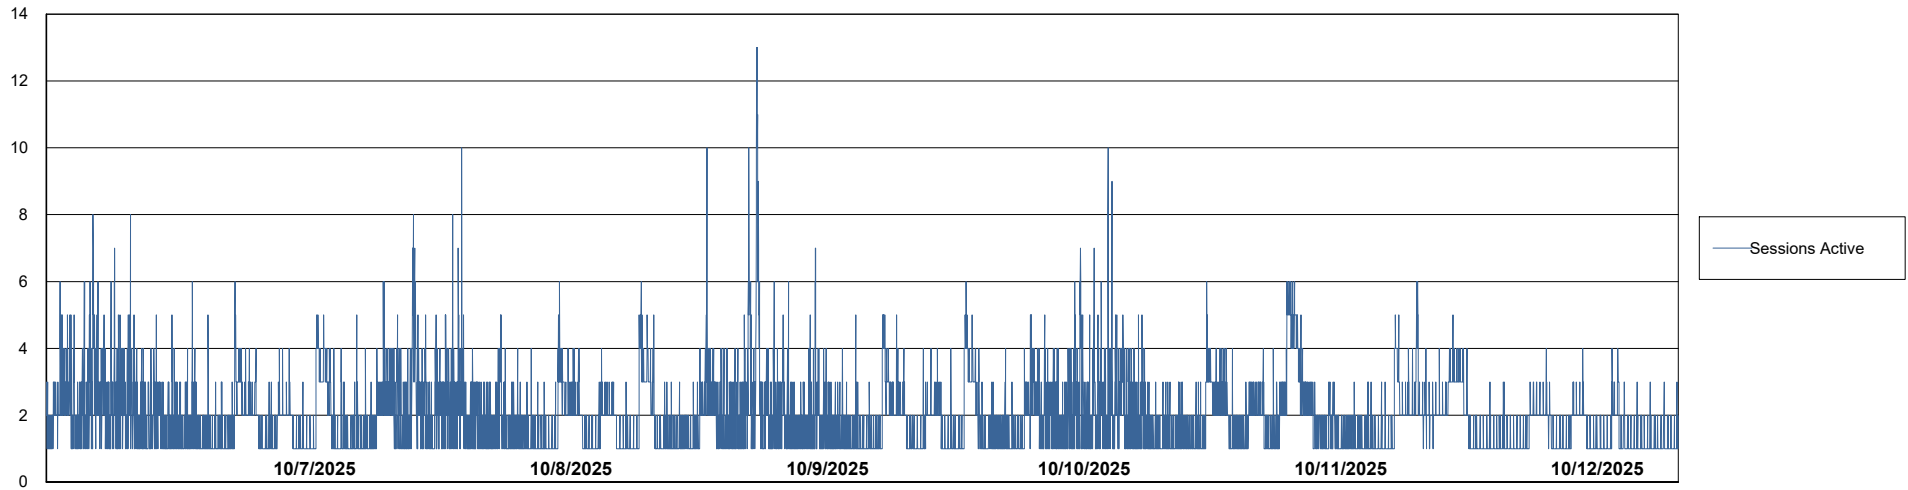

Weekly SLA Customer Report

Customer NIX_Production
Database ID 51

Database Performance NIX_PRD_ABSBI_ABS1

Weekly SLA Customer Report

Customer NIX_Production
Database ID 51

Database Performance NIX_PRD_ABSD01_ABS1