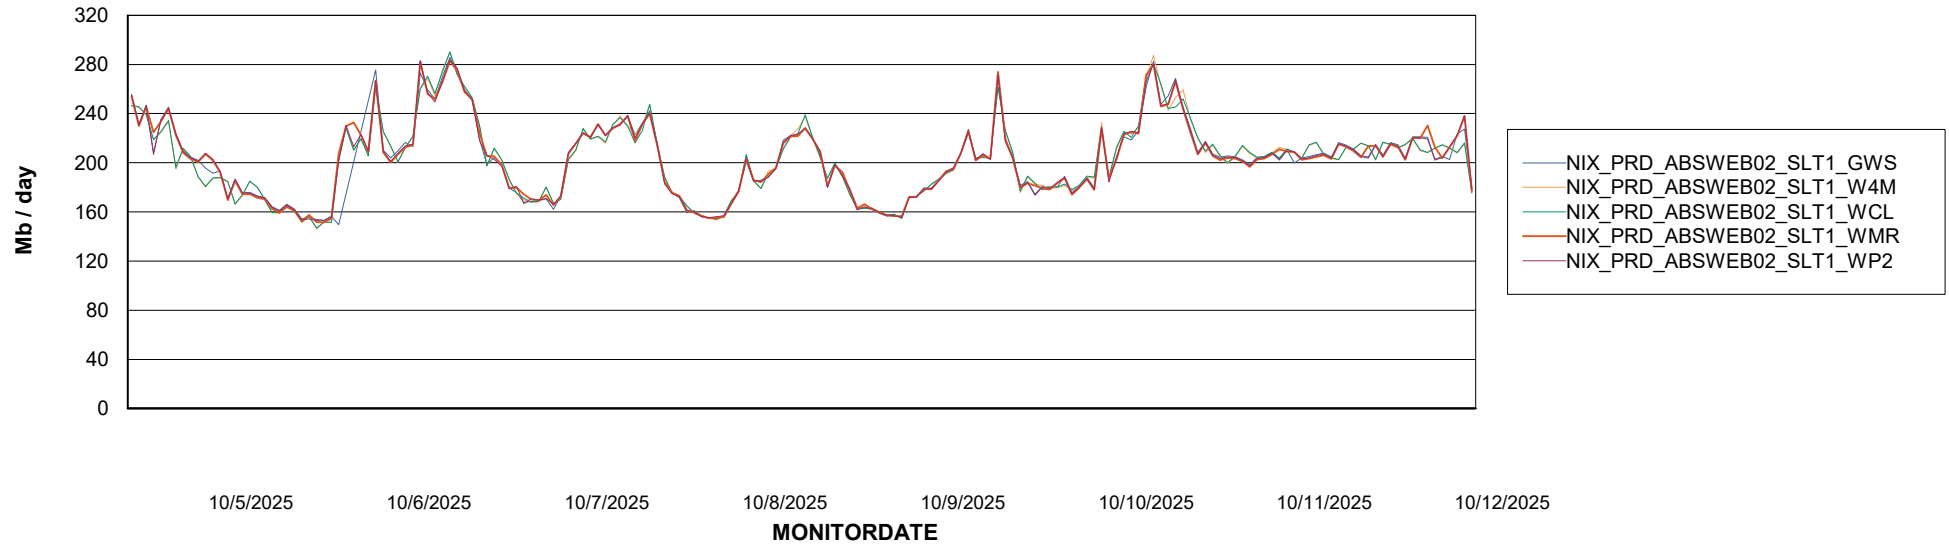

ABSSolute Web Component Services

Avg memory used per ABS Web component