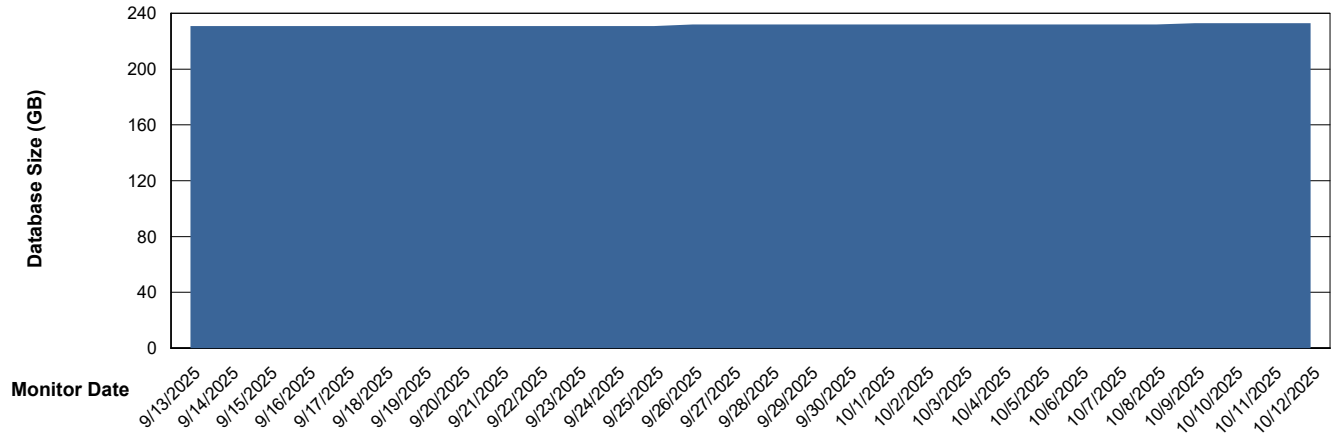

DATABASE SIZE NIX_PRD_ABSBI_ABS1

Database growth over last month