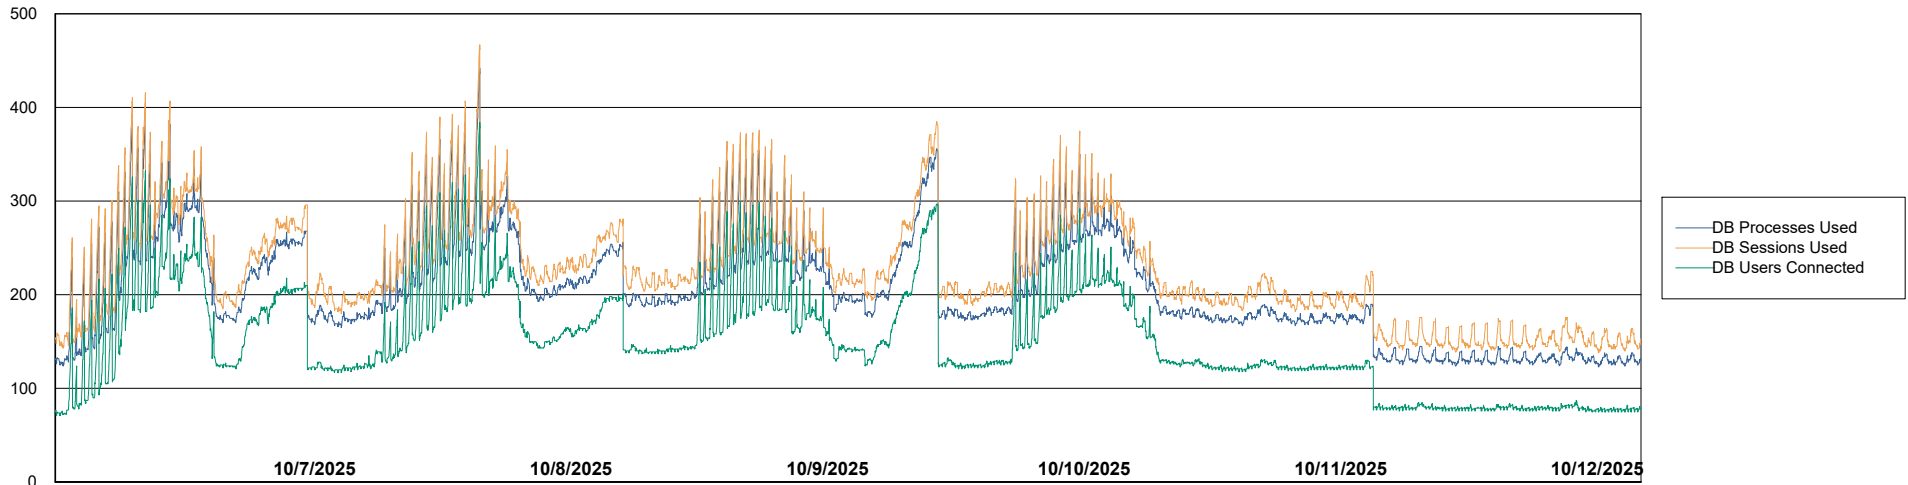

Weekly SLA Customer Report

Customer NIX_Production
Database ID 51

Database Performance NIX_PRD_ABSBI_ABS1

Weekly SLA Customer Report

Customer NIX_Production
Database ID 51

Database Performance NIX_PRD_ABSD01_ABS1