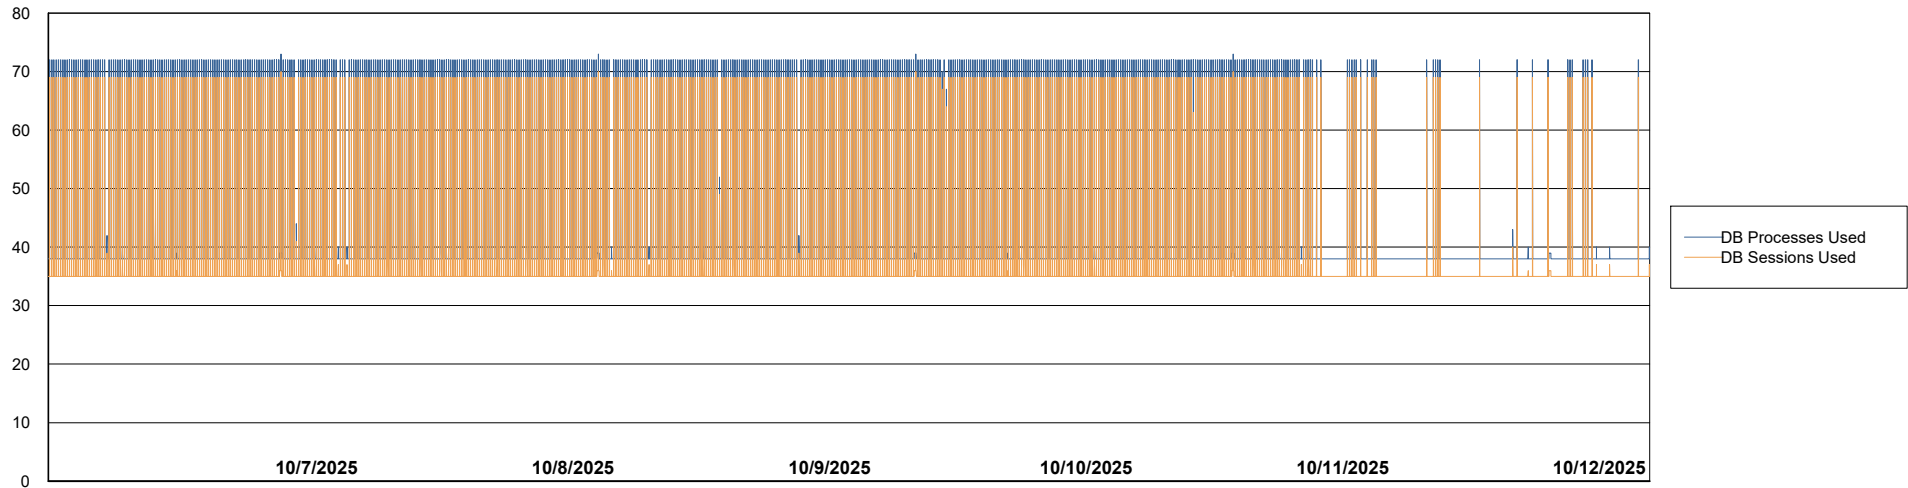

Database Performance NIX_PRD_ABSD02_HSBABS1

DB Processes Max 300