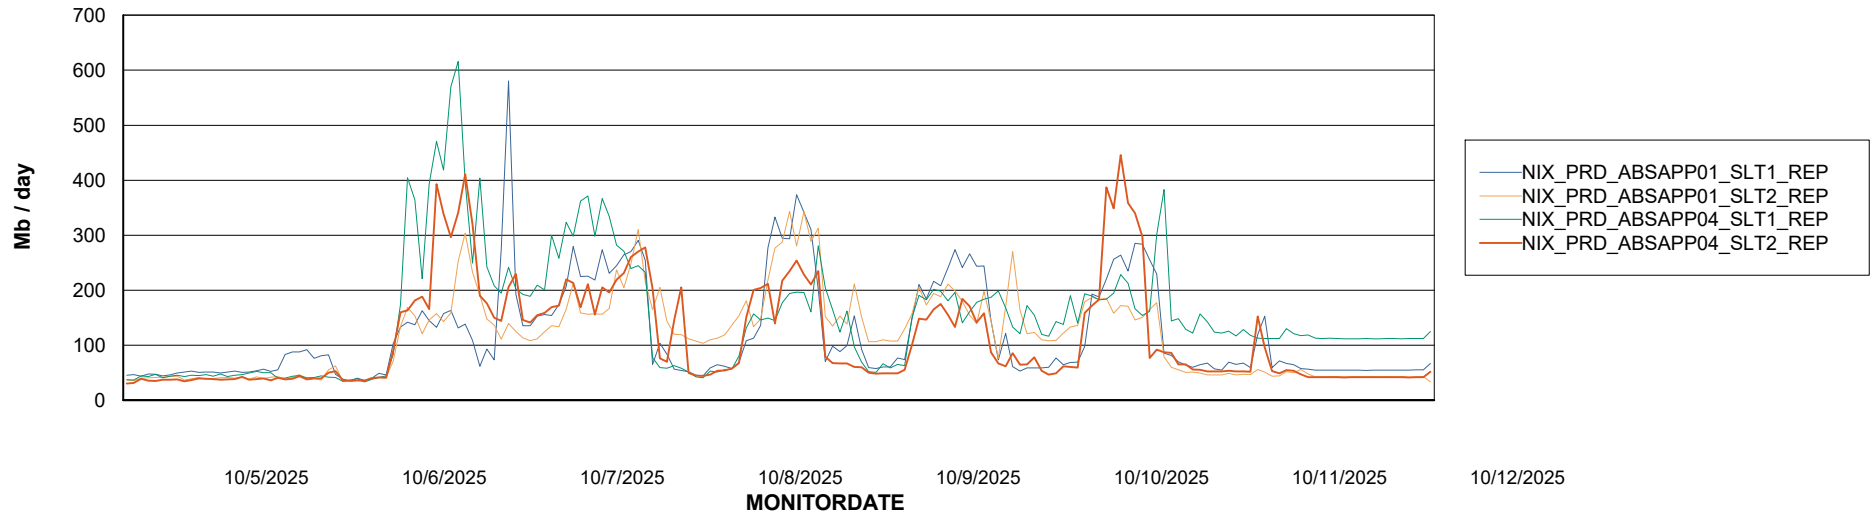

Avg memory used per ABS Server Service

Avg users per day per ABS server

Weekly SLA Customer Report

Customer NIX_Production
Database ID 51

ABSSolute Application ReportServer Services

Avg memory used per ReportServer Service