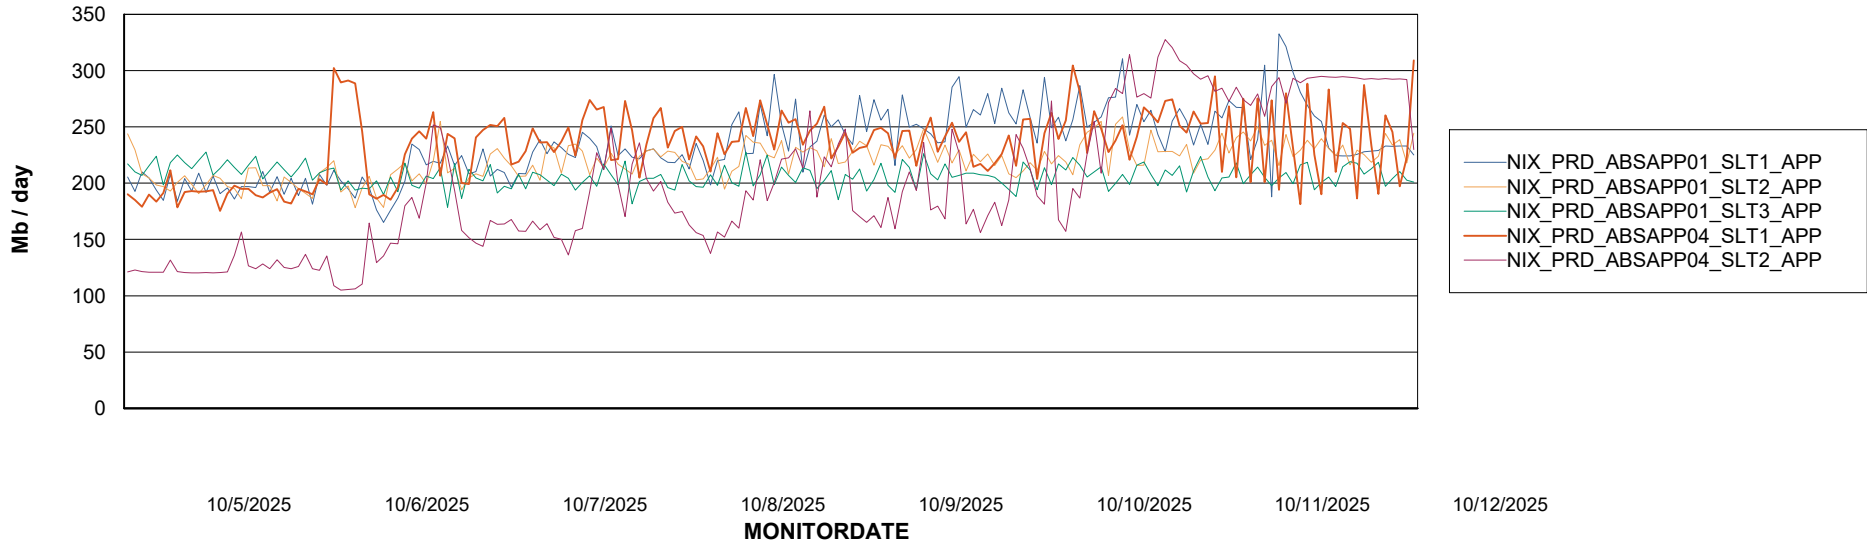

ABSSolute Application Server Services

Avg memory used per ABS Server Service