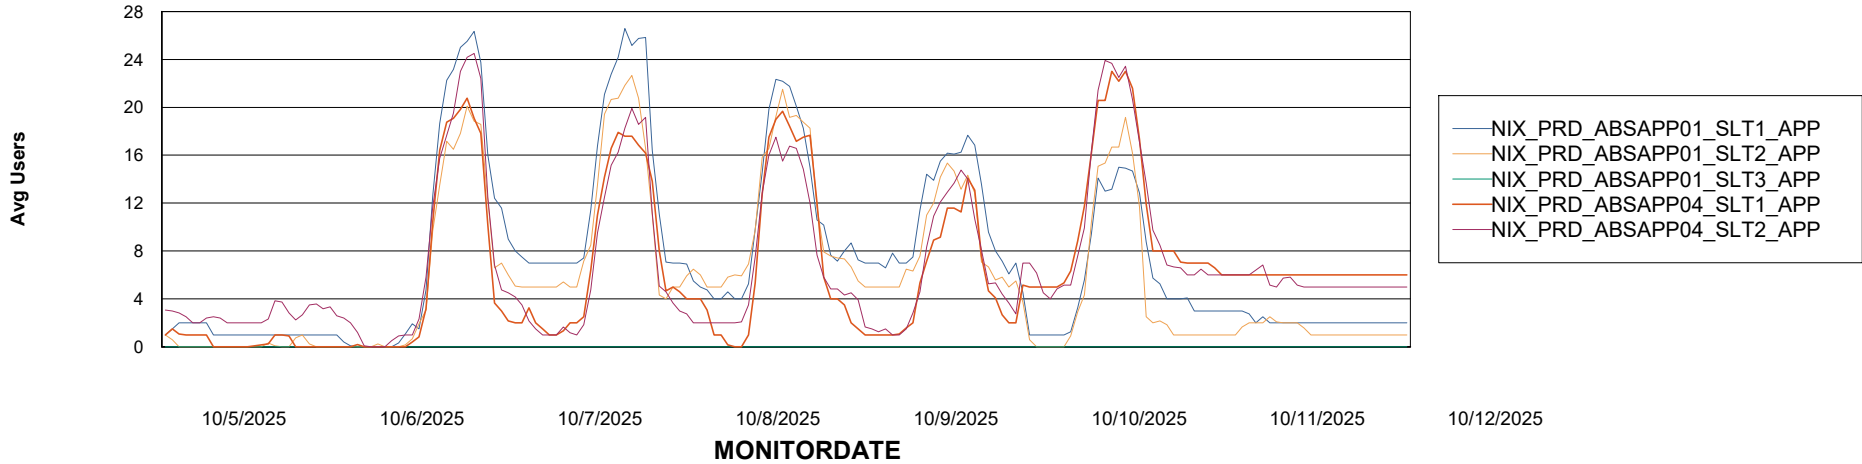

Avg users per day per ABS server