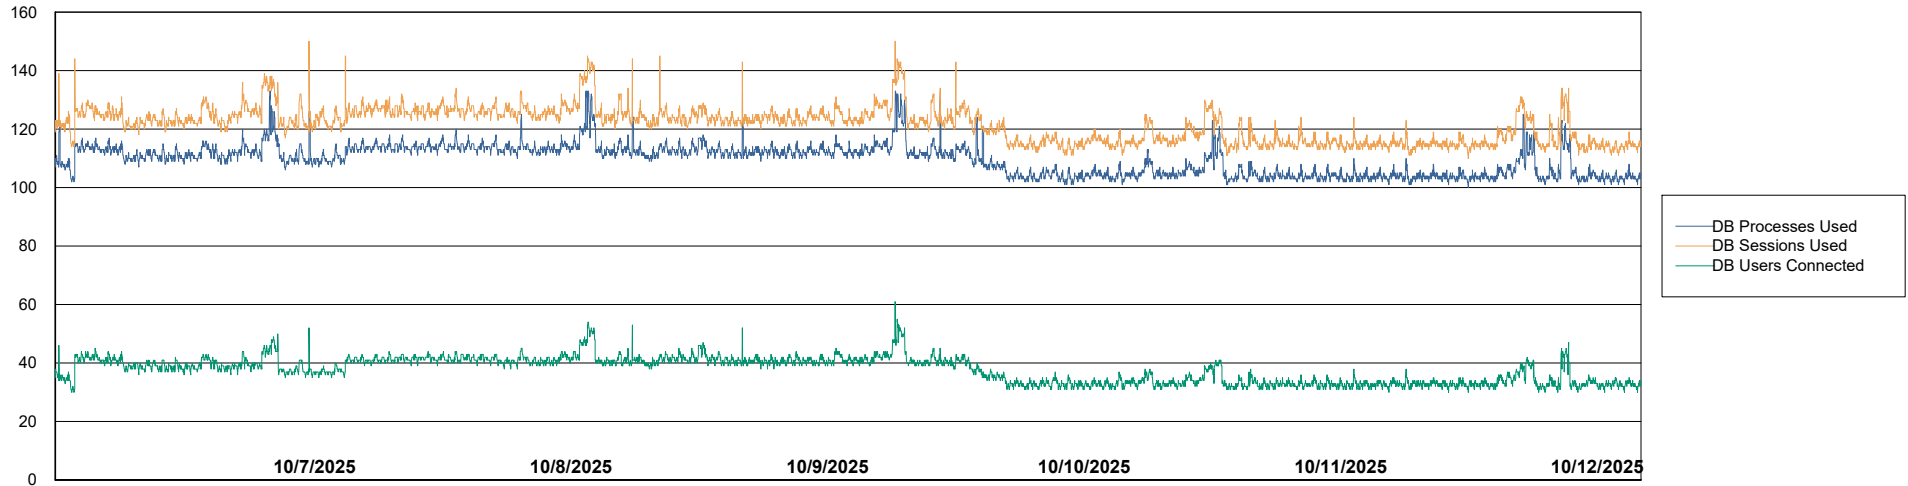

Database Performance LTS_PRD_CLSABSBI01_ABS1