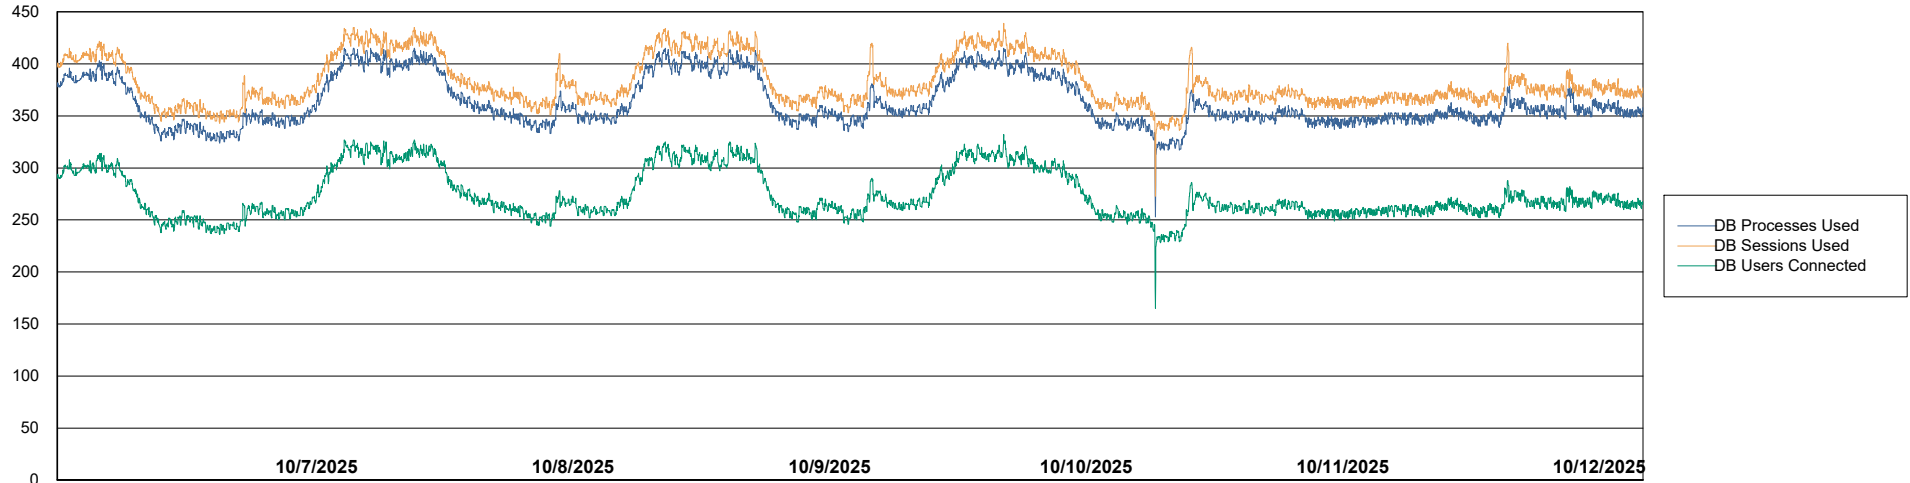

Weekly SLA Customer Report

Customer LTS(CleanLease)_Production
Database ID 126

Database Performance LTS_PRD_CLSABSBI01_ABS1

Weekly SLA Customer Report

Customer LTS(CleanLease)_Production
Database ID 126

Database Performance LTS_PRD_CLSABSD01_ABS1