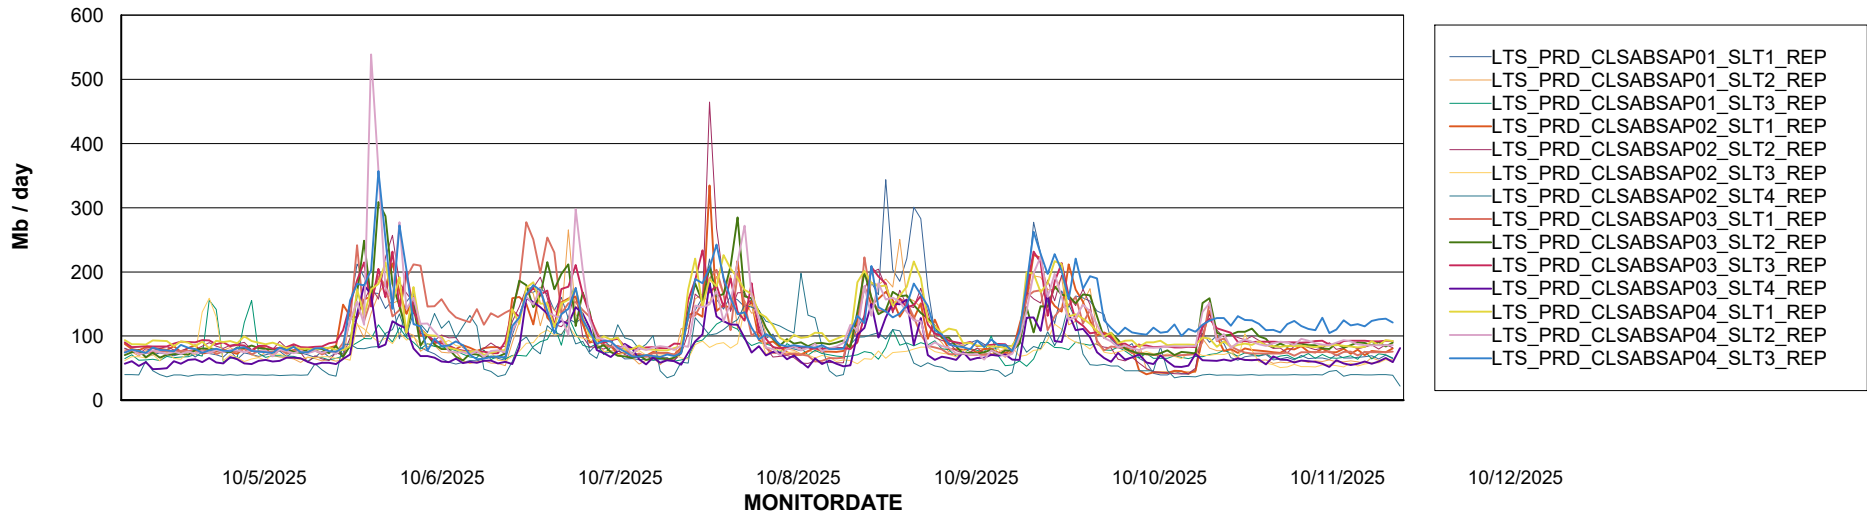

ABSSolute Application ReportServer Services

Avg memory used per ReportServer Service