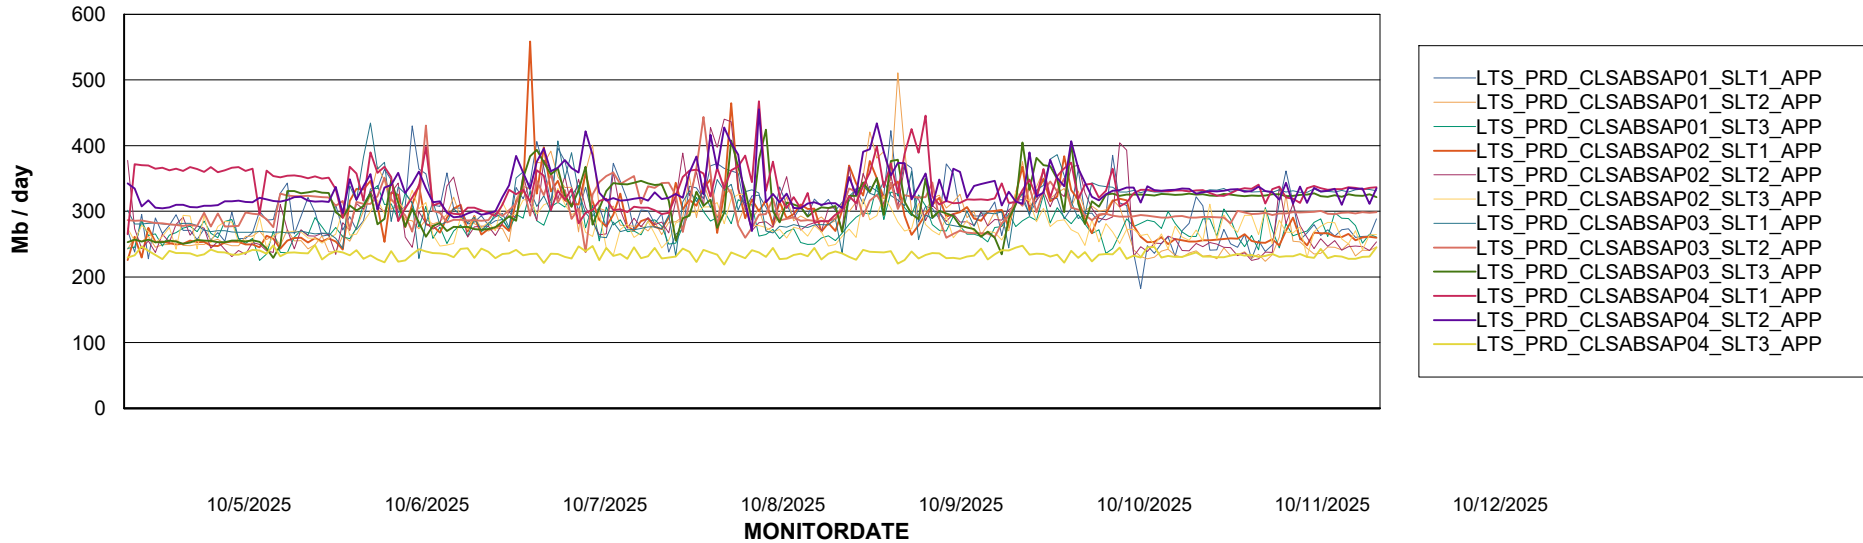

ABSSolute Application Server Services

Avg memory used per ABS Server Service