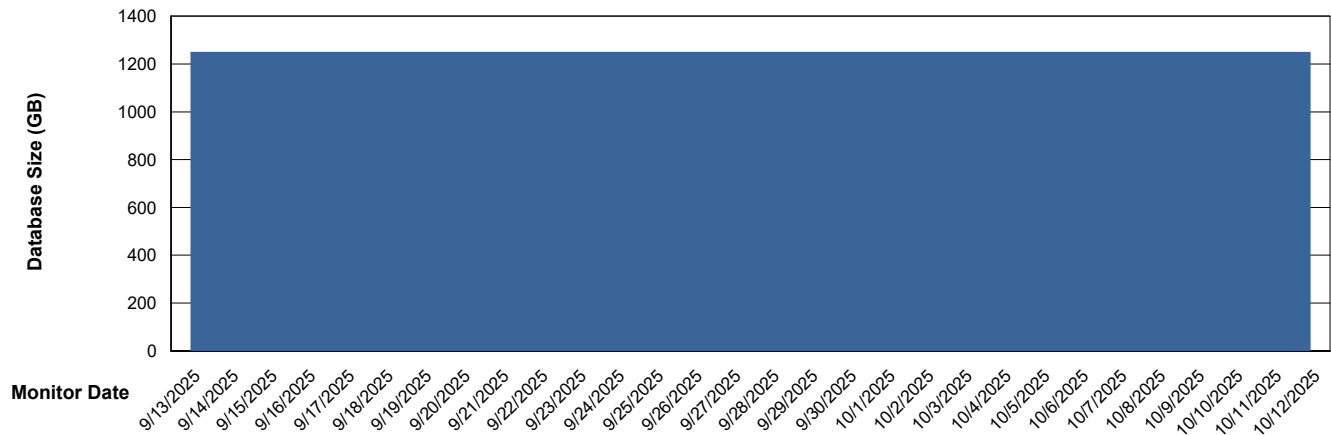

Customer LTS(CleanLease)_Production
Database ID 126

DATABASE SIZE LTS_PRD_CLSABSBI01_ABS1

Database growth over last month

DATABASE SIZE LTS_PRD_CLSABSDB01_ABS1

Database growth over last month

Weekly SLA Customer Report