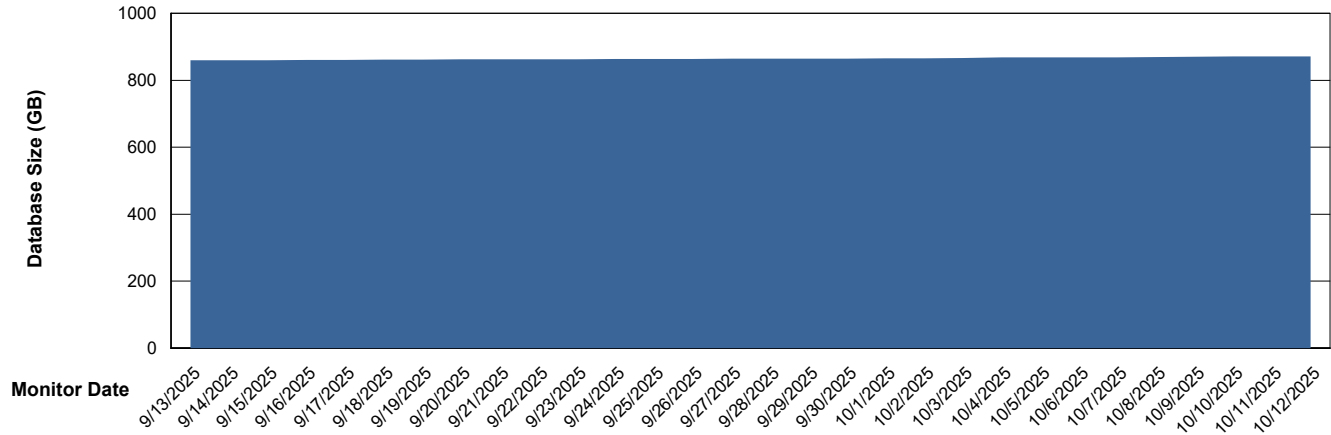

DATABASE SIZE LTS_PRD_CLSABSBI01_ABS1

Database growth over last month