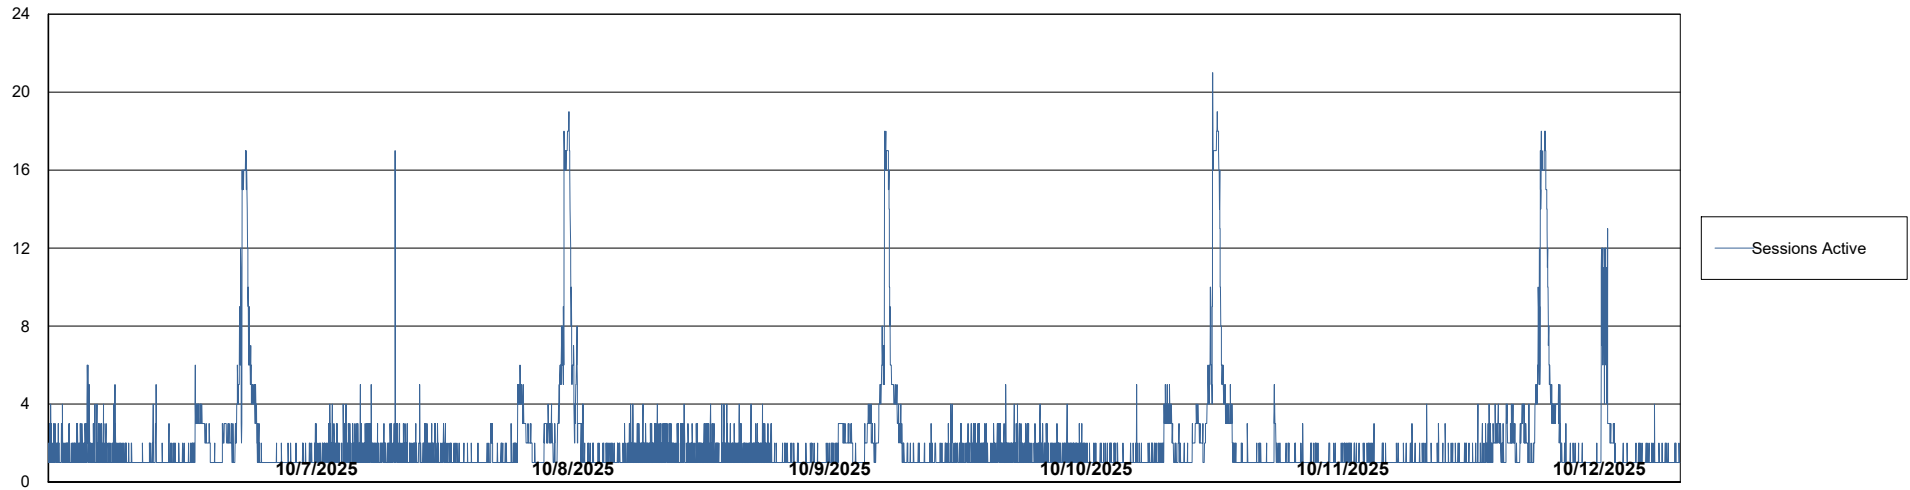

Weekly SLA Customer Report

Customer LTS(CleanLease)_Production
Database ID 126

Database Performance LTS_PRD_CLSABSBI01_ABS1

Weekly SLA Customer Report

Customer LTS(CleanLease)_Production
Database ID 126

Database Performance LTS_PRD_CLSABSD01_ABS1