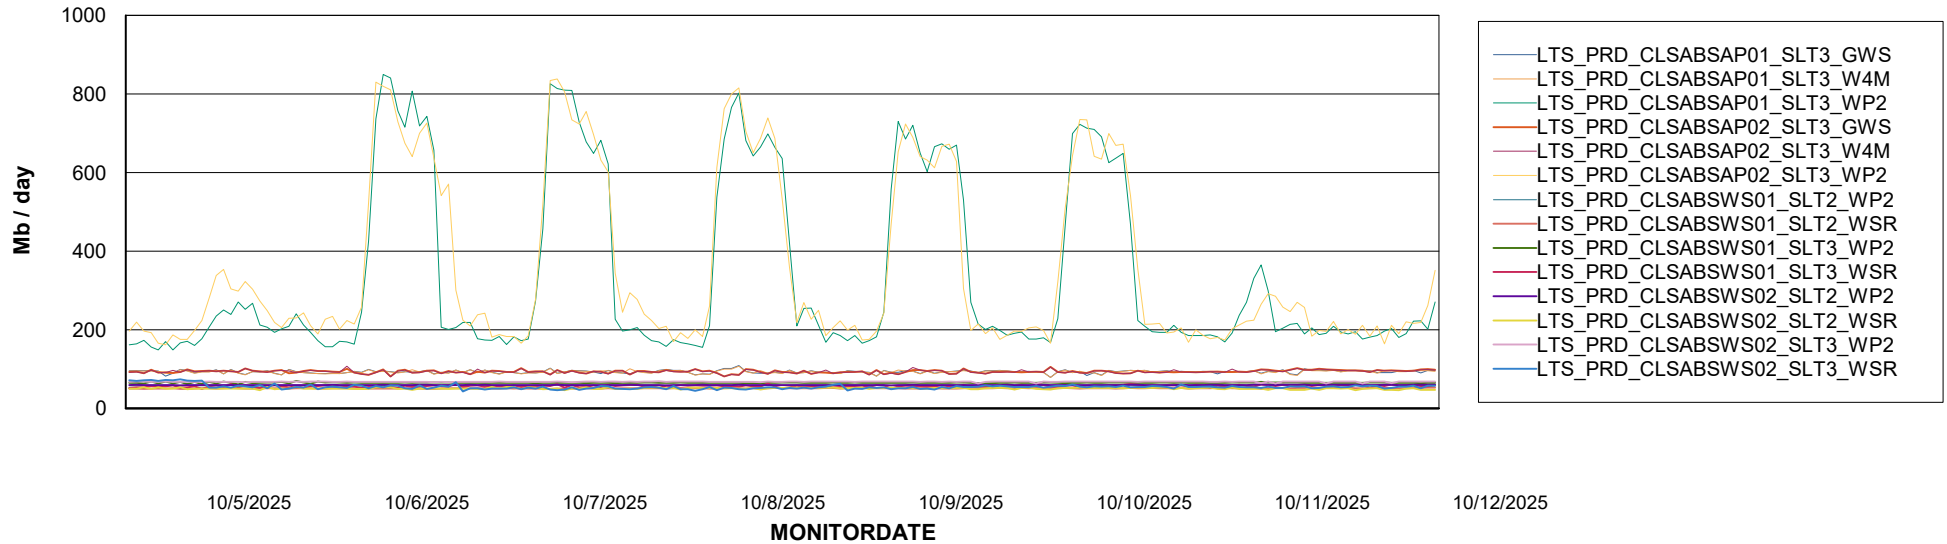

ABSSolute Web Component Services

Avg memory used per ABS Web component