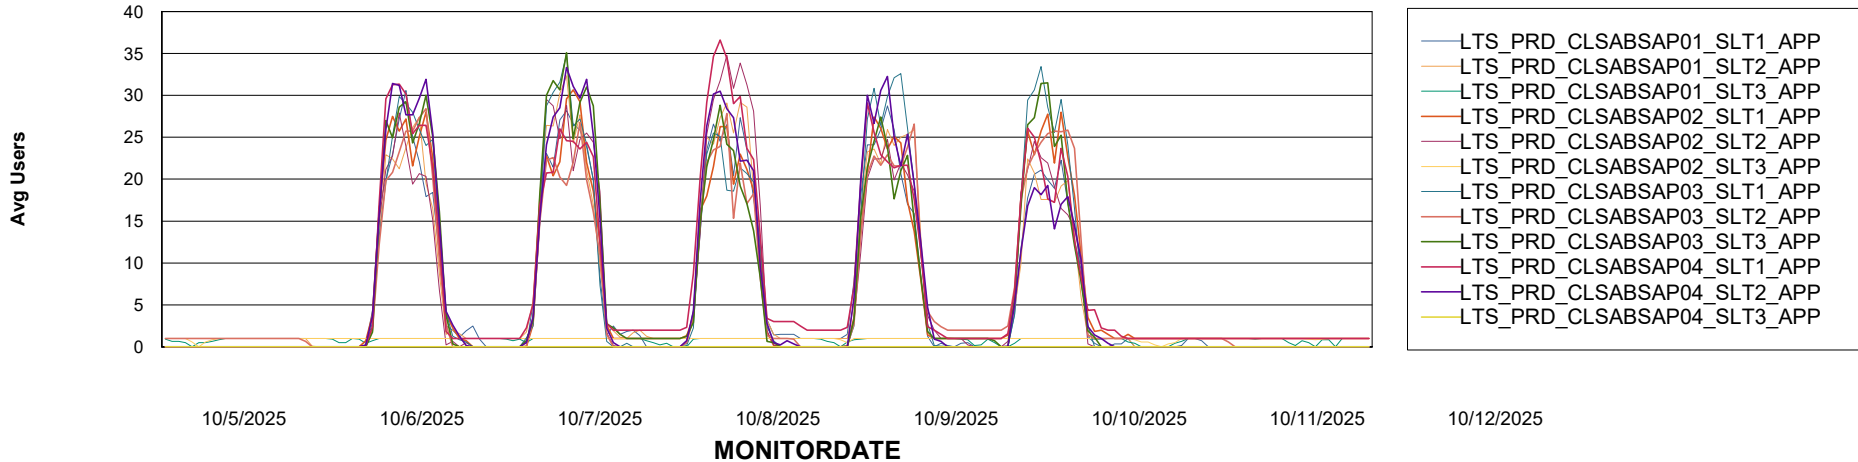

Avg users per day per ABS server