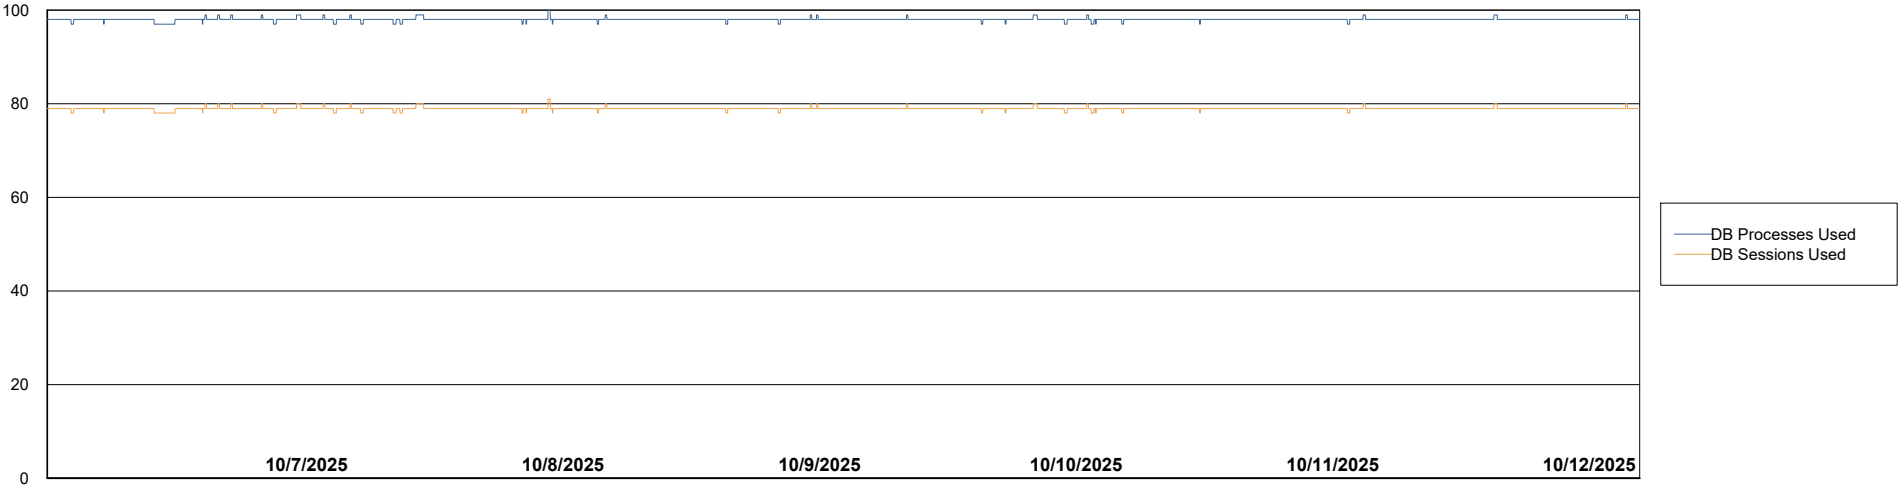

Database Performance LTS_PRD_CLSABSD02_HSBABS1

DB Processes Max 0
DB Processes Max 1,000
DB Processes Max 4