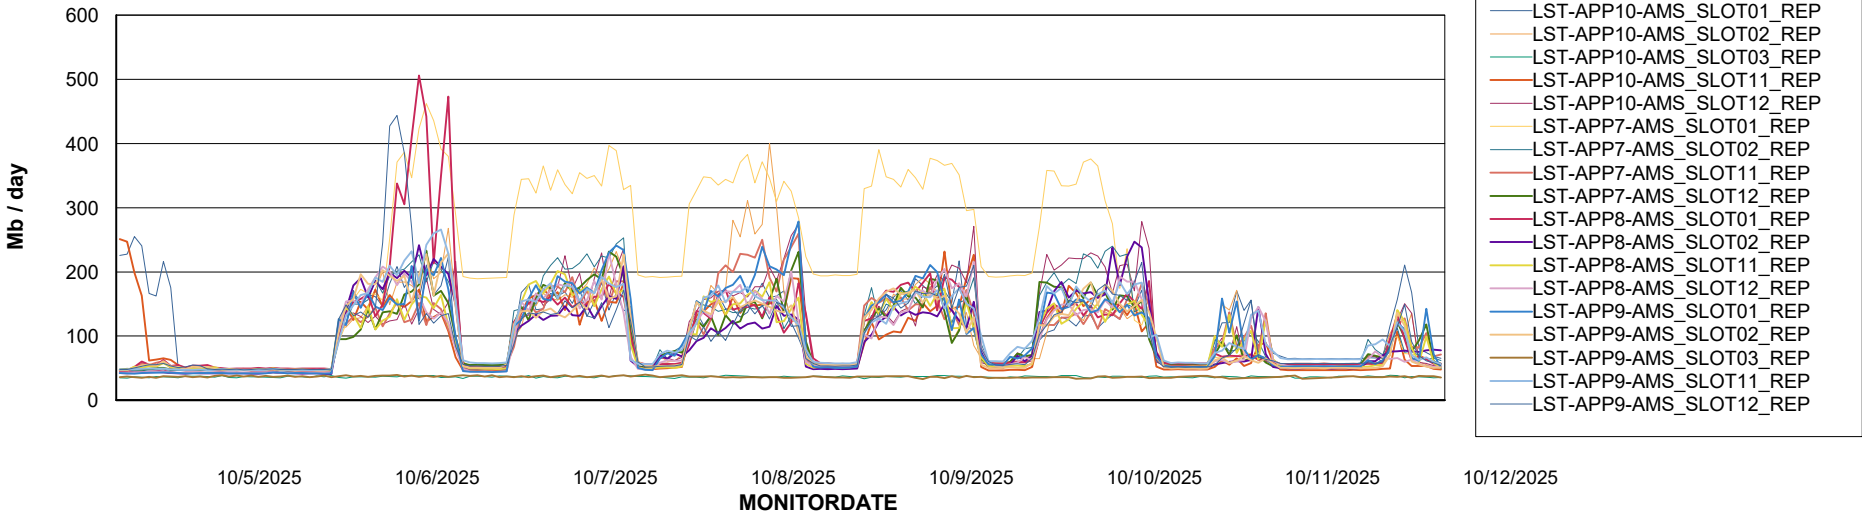

ABSSolute Application ReportServer Services

Avg memory used per ReportServer Service