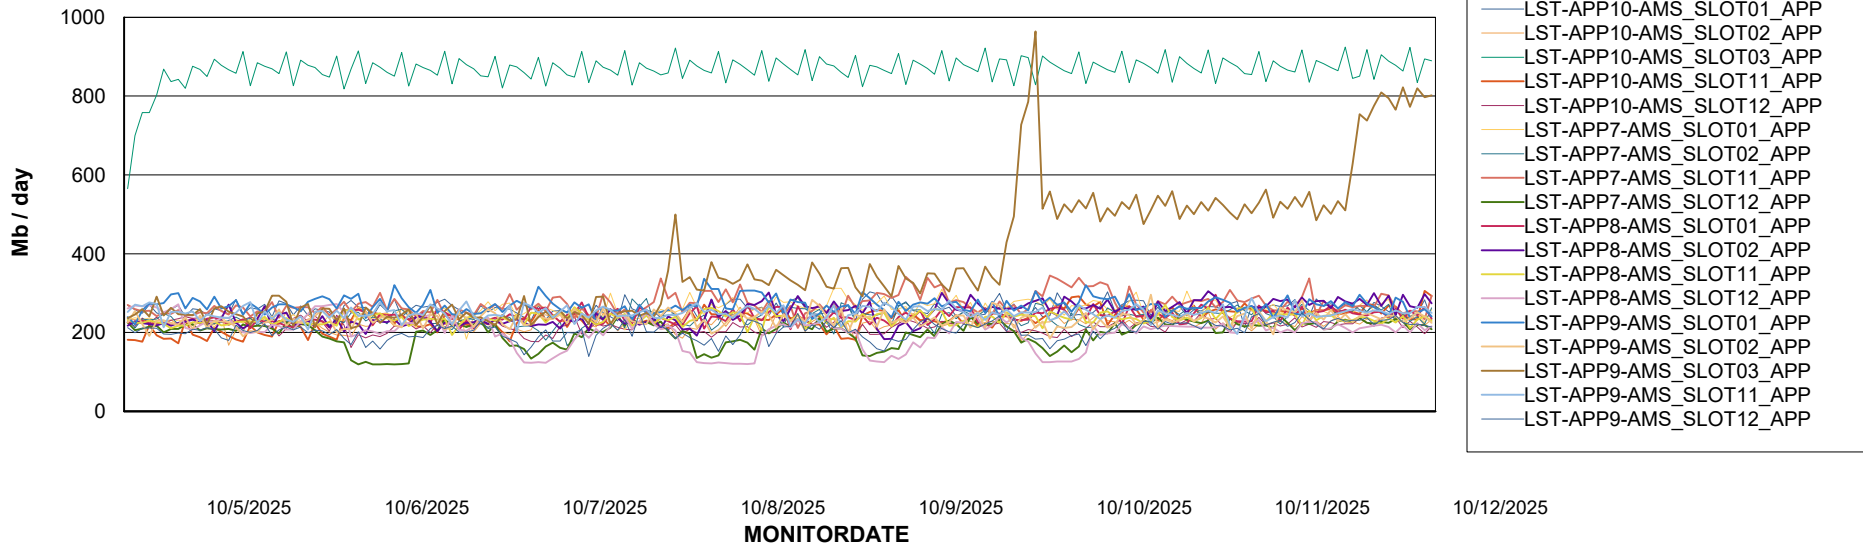

ABSSolute Application Server Services

Avg memory used per ABS Server Service