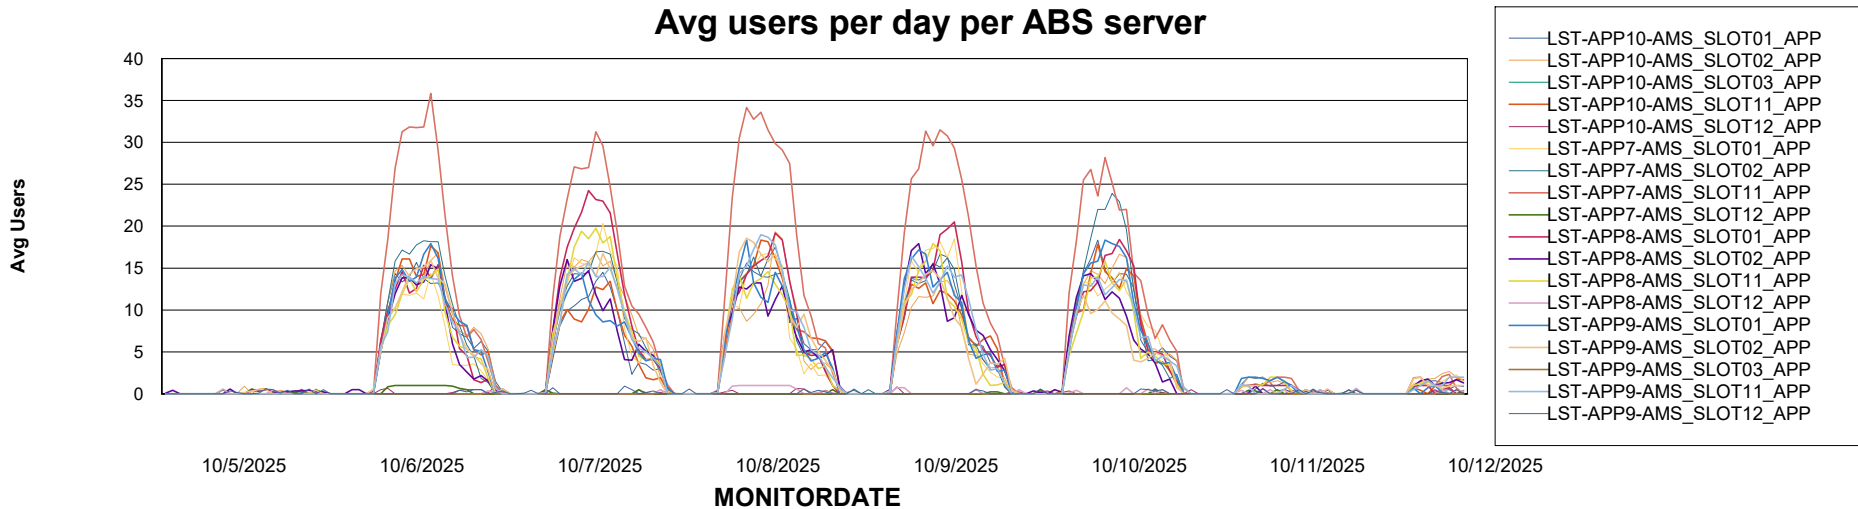

Weekly SLA Customer Report

Customer LST OCI AMS Production Finland
Database ID 215

ABSSolute Application Server Services

Avg memory used per ABS Server Service

Avg users per day per ABS server

Weekly SLA Customer Report