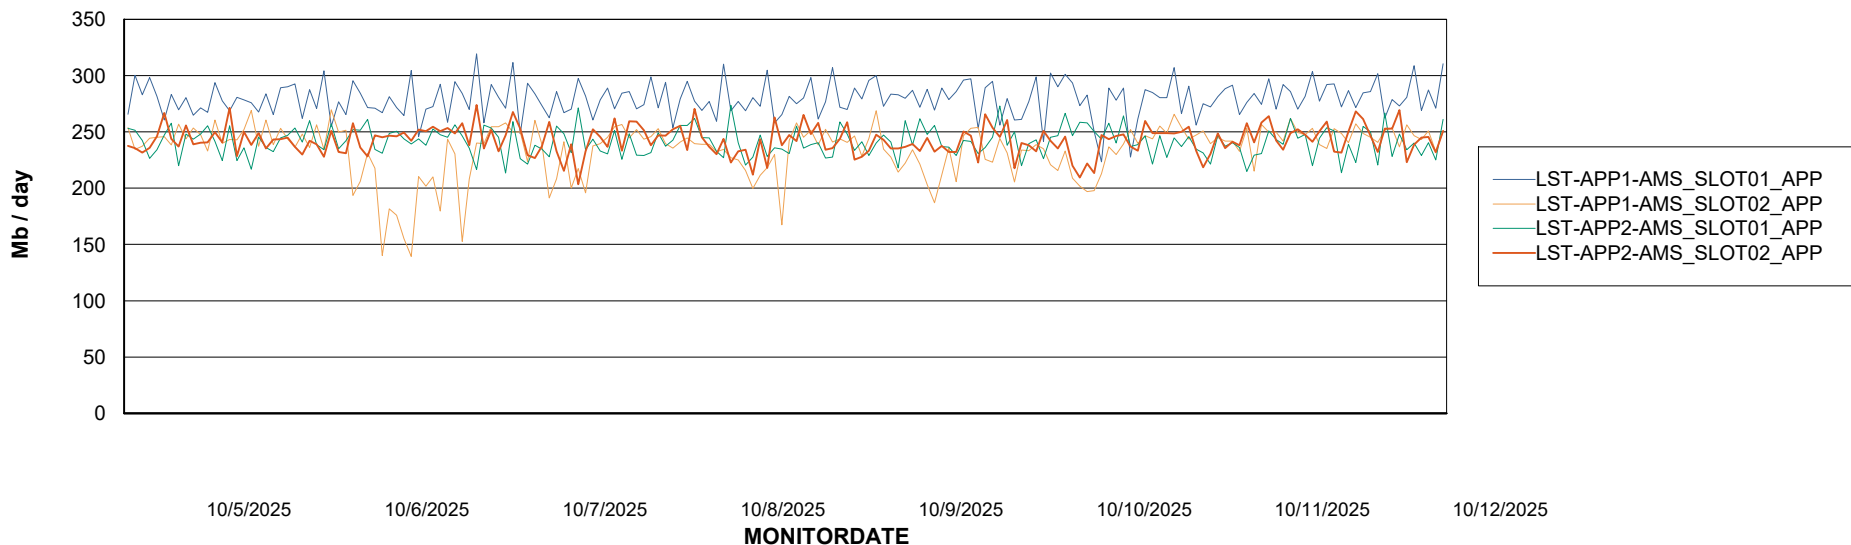

ABSSolute Application Server Services

Avg memory used per ABS Server Service