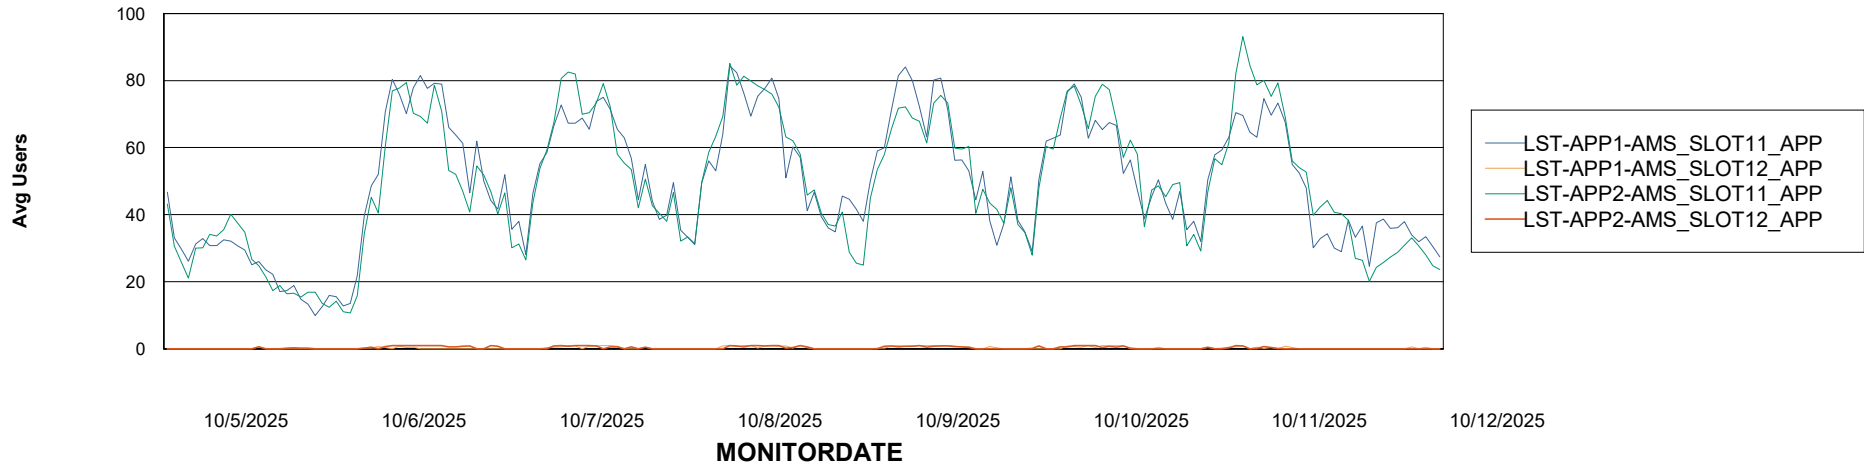

Weekly SLA Customer Report

Customer LST OCI AMS Production ABSCH2
Database ID 216

ABSSolute Application Server Services

Avg memory used per ABS Server Service

Avg users per day per ABS server

Weekly SLA Customer Report