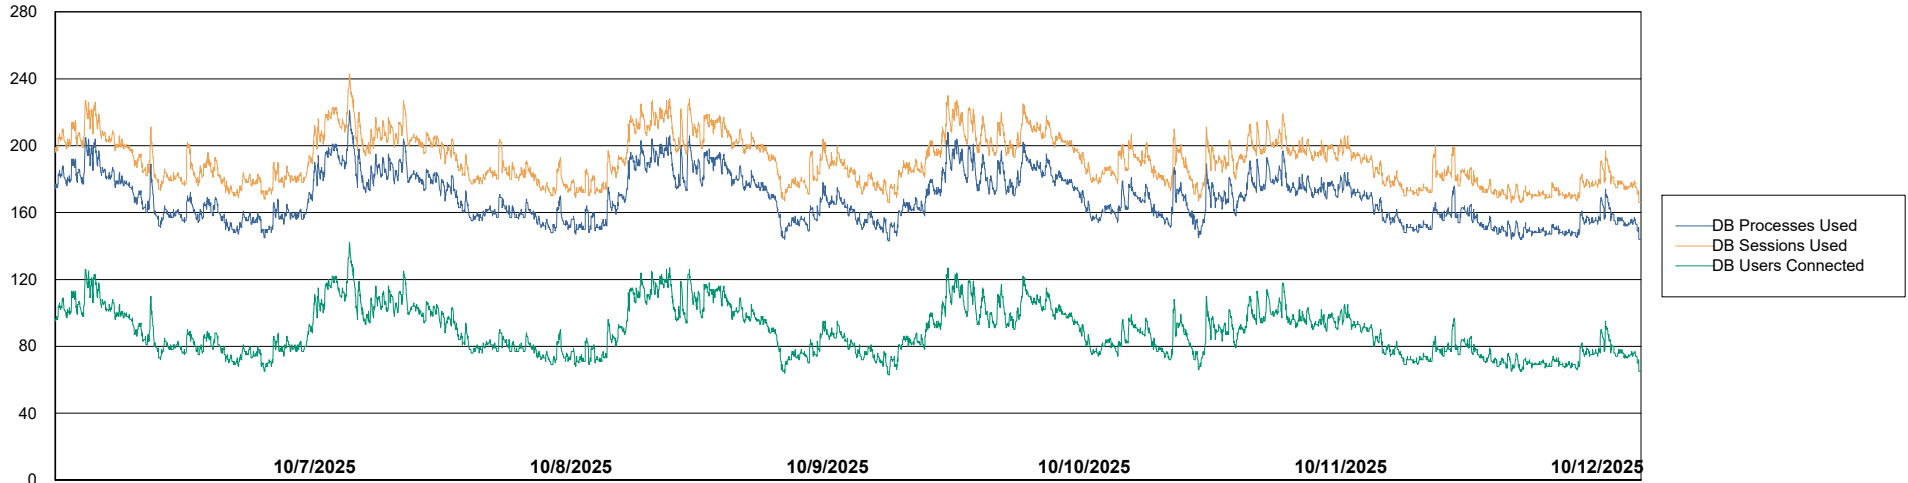

Database Performance LST-DBS2-AMS_DB_ABSCH2