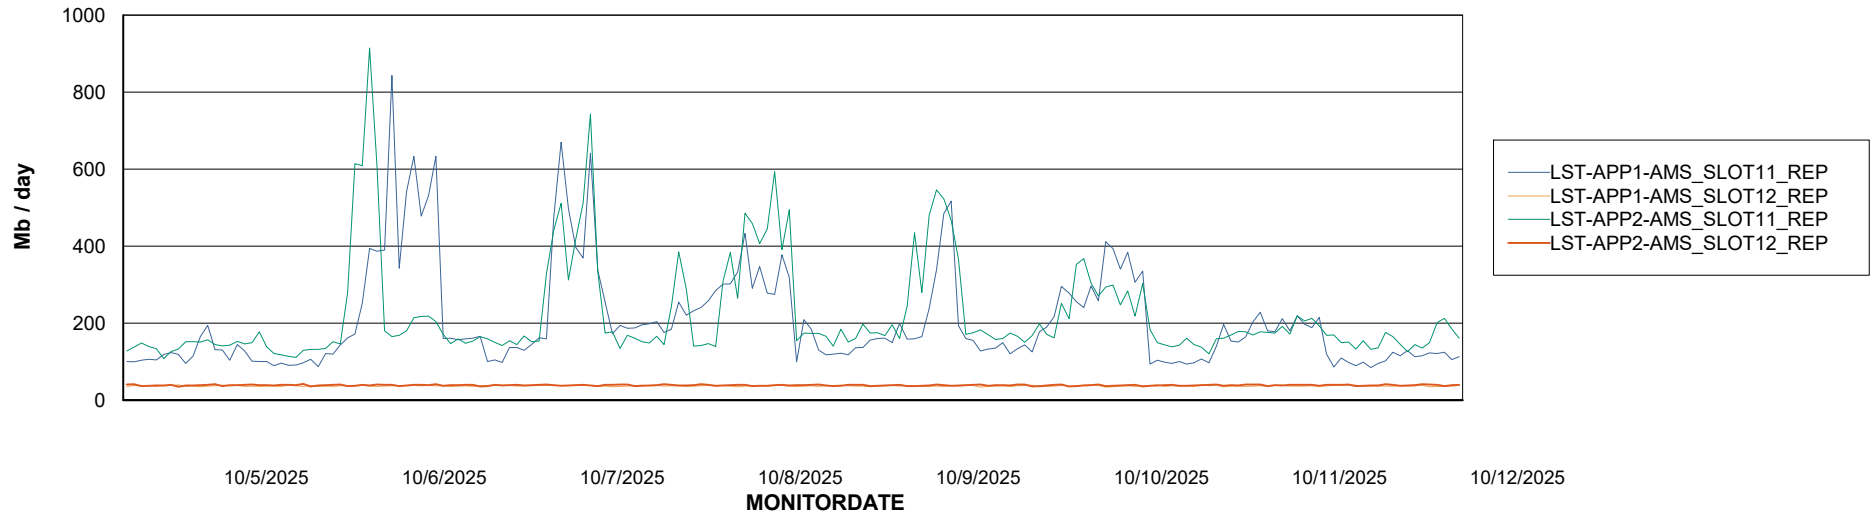

ABSSolute Application ReportServer Services

Avg memory used per ReportServer Service