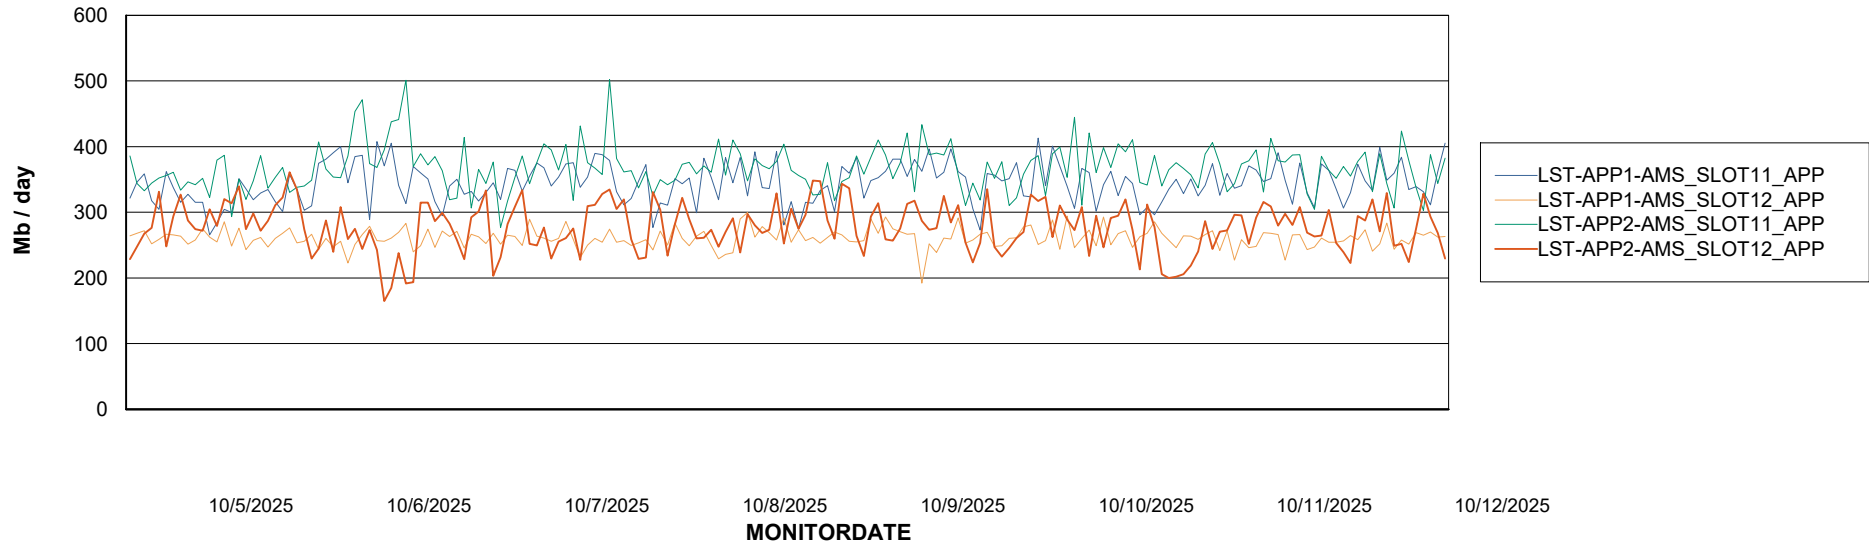

ABSSolute Application Server Services

Avg memory used per ABS Server Service