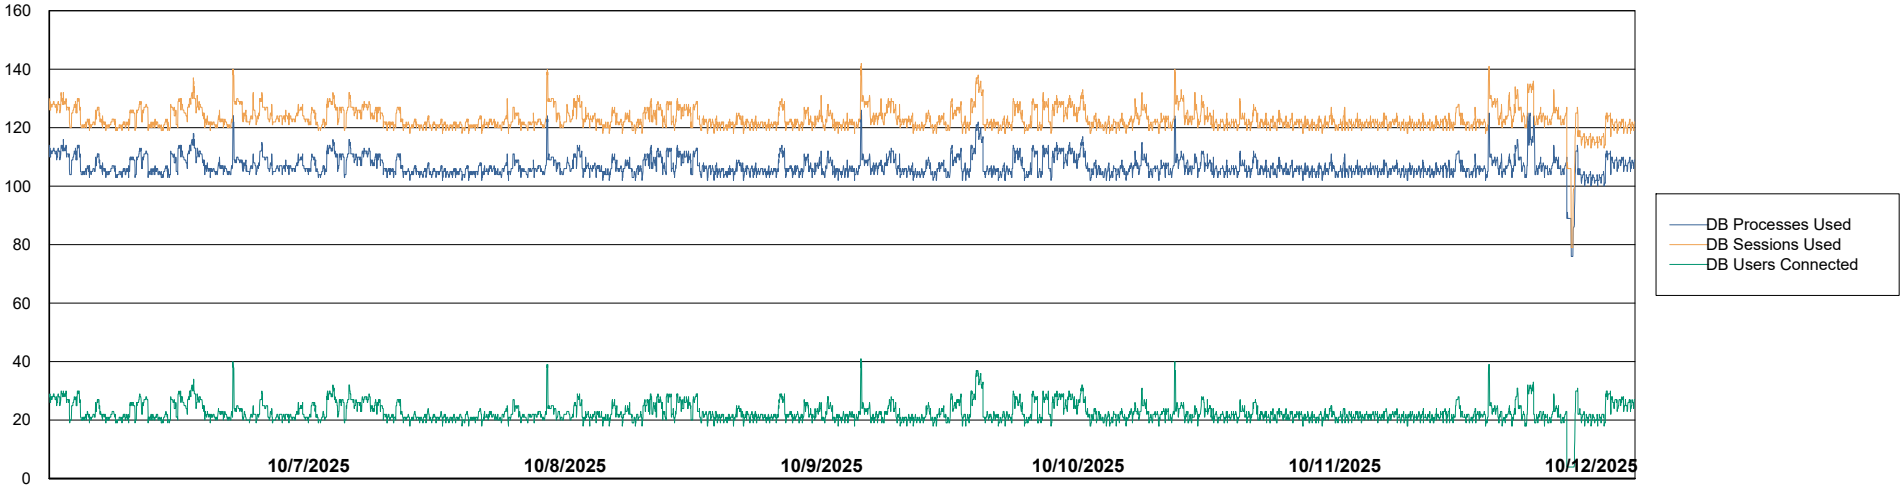

Database Performance KLH_PRD_SRSBIDB02_ABS1