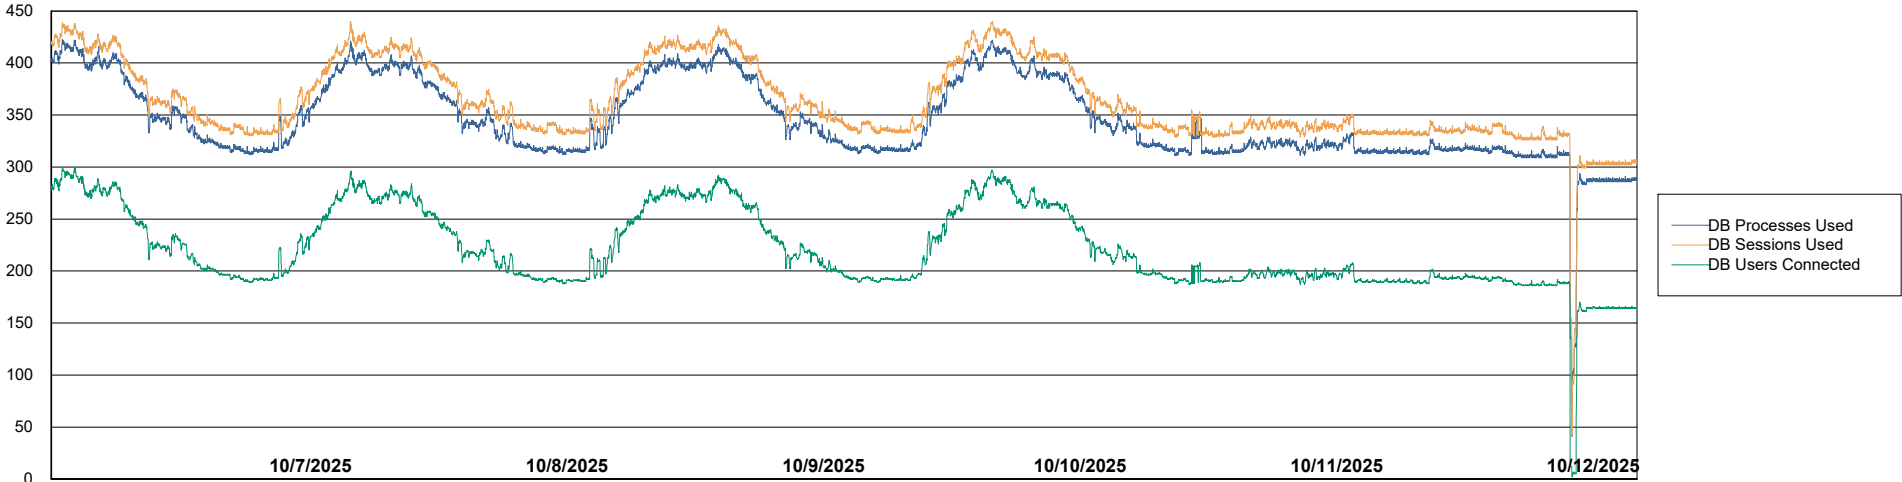

Weekly SLA Customer Report

Customer KLH_Production (24/7)
Database ID 139

Database Performance KLH_PRD_SRSBIDB02_ABS1

Weekly SLA Customer Report

Customer KLH_Production (24/7)
Database ID 139

Database Performance KLH_PRD_SRSDDB01_ABS1