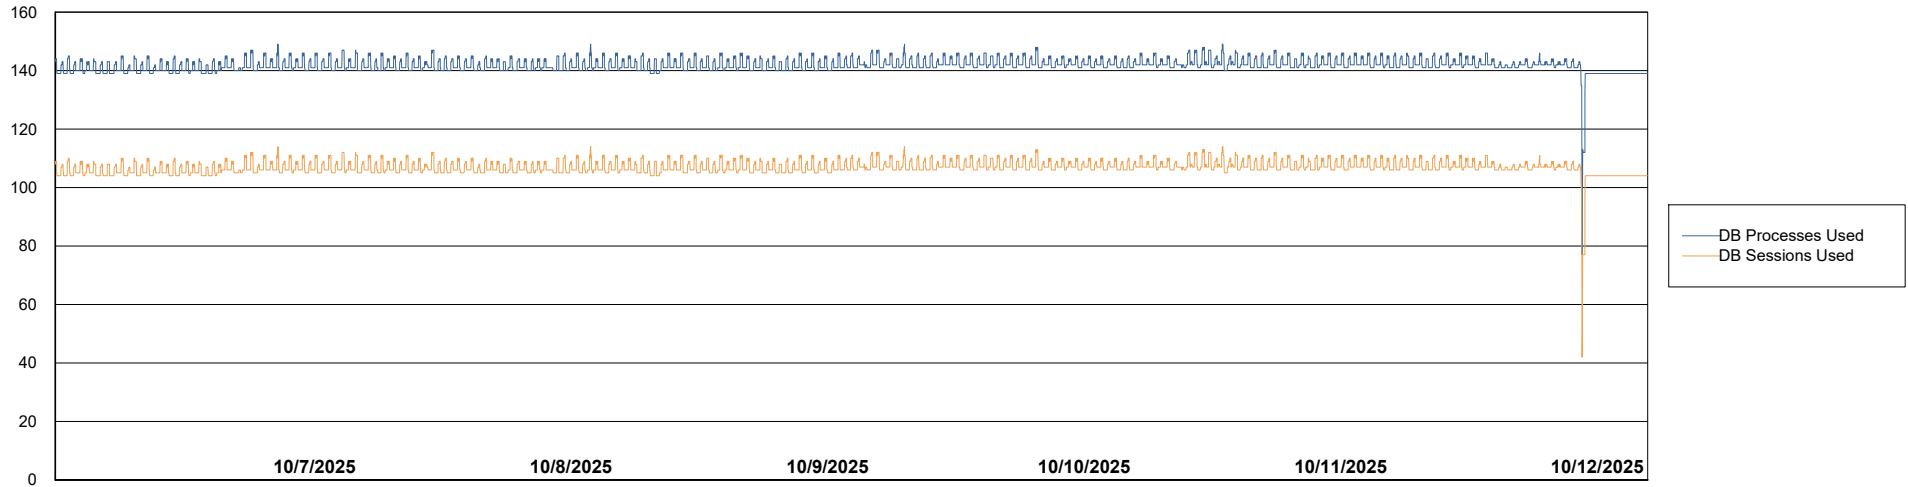

Database Performance KLH_PRD_SRSD02_HSBABS1

DB Processes Max 0
DB Processes Max 1,000
DB Processes Max 4