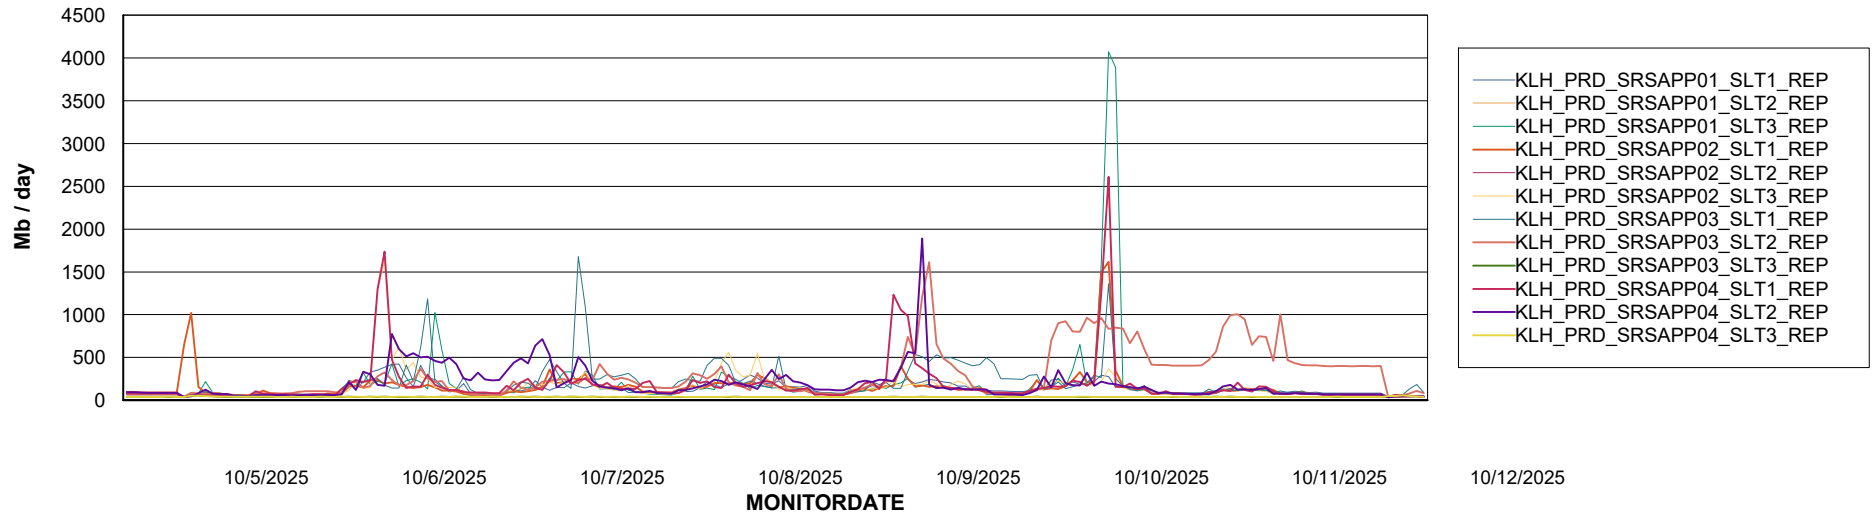

ABSSolute Application ReportServer Services

Avg memory used per ReportServer Service