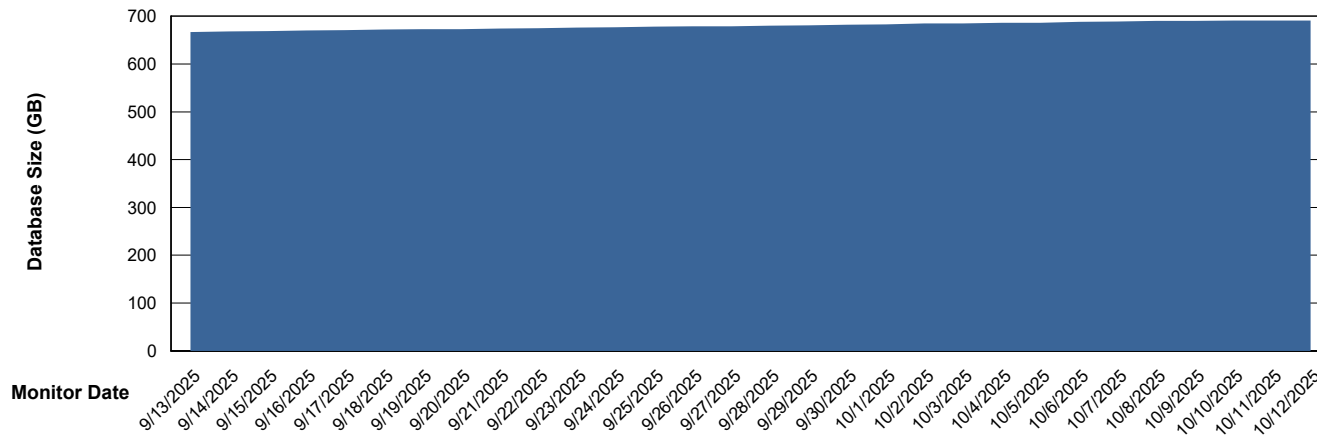

Customer KLH_Production (24/7)
Database ID 139

DATABASE SIZE KLH_PRD_SRSBIDB02_ABS1

Database growth over last month

DATABASE SIZE KLH_PRD_SRSDB01_ABS1

Database growth over last month

Weekly SLA Customer Report