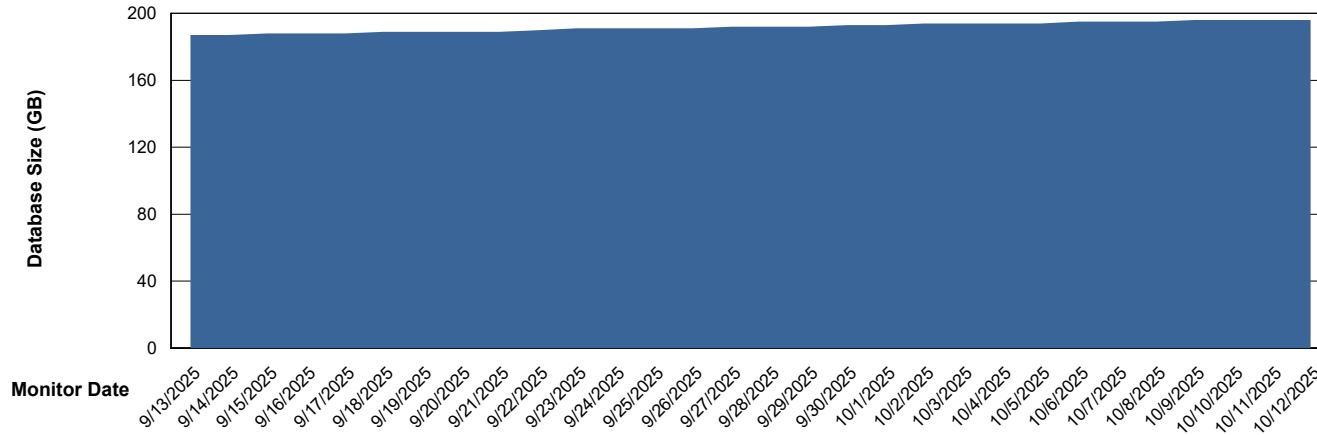

DATABASE SIZE KLH_PRD_SRSBIDB02_ABS1

Database growth over last month