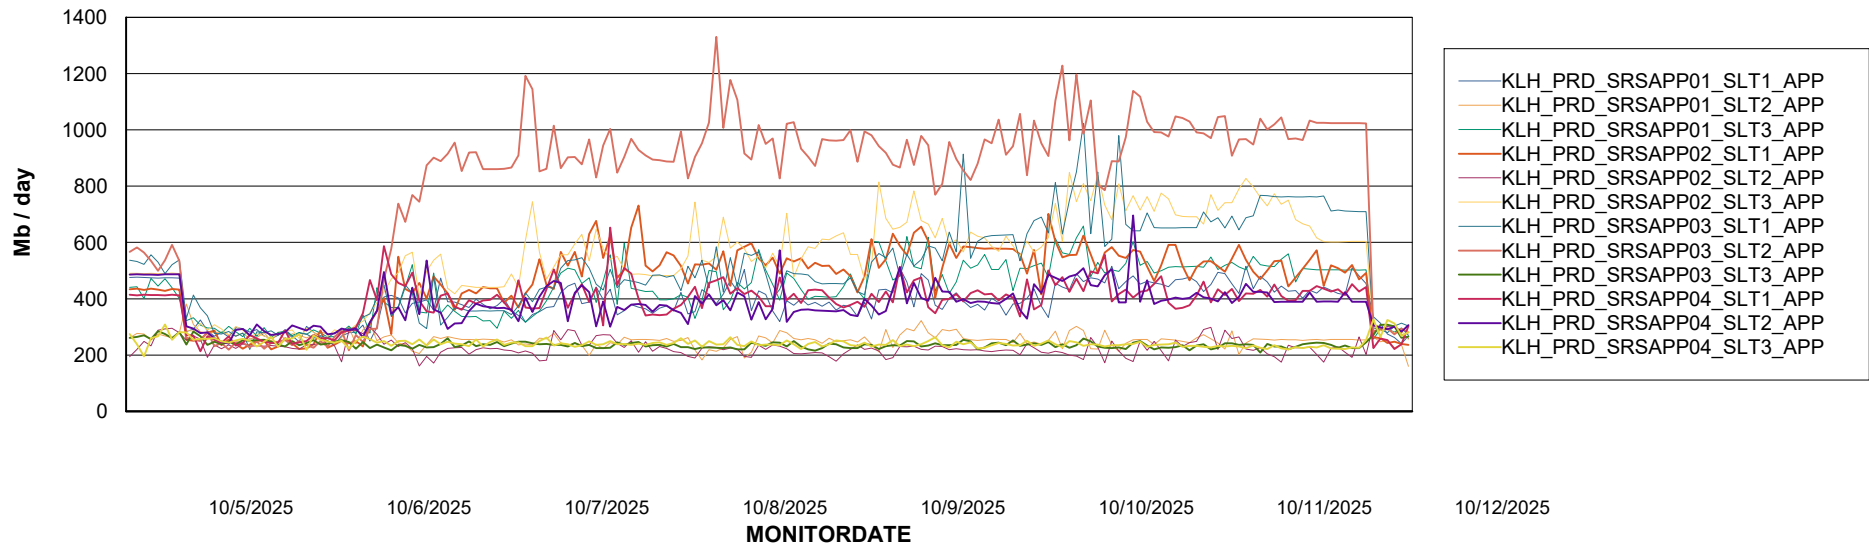

ABSSolute Application Server Services

Avg memory used per ABS Server Service