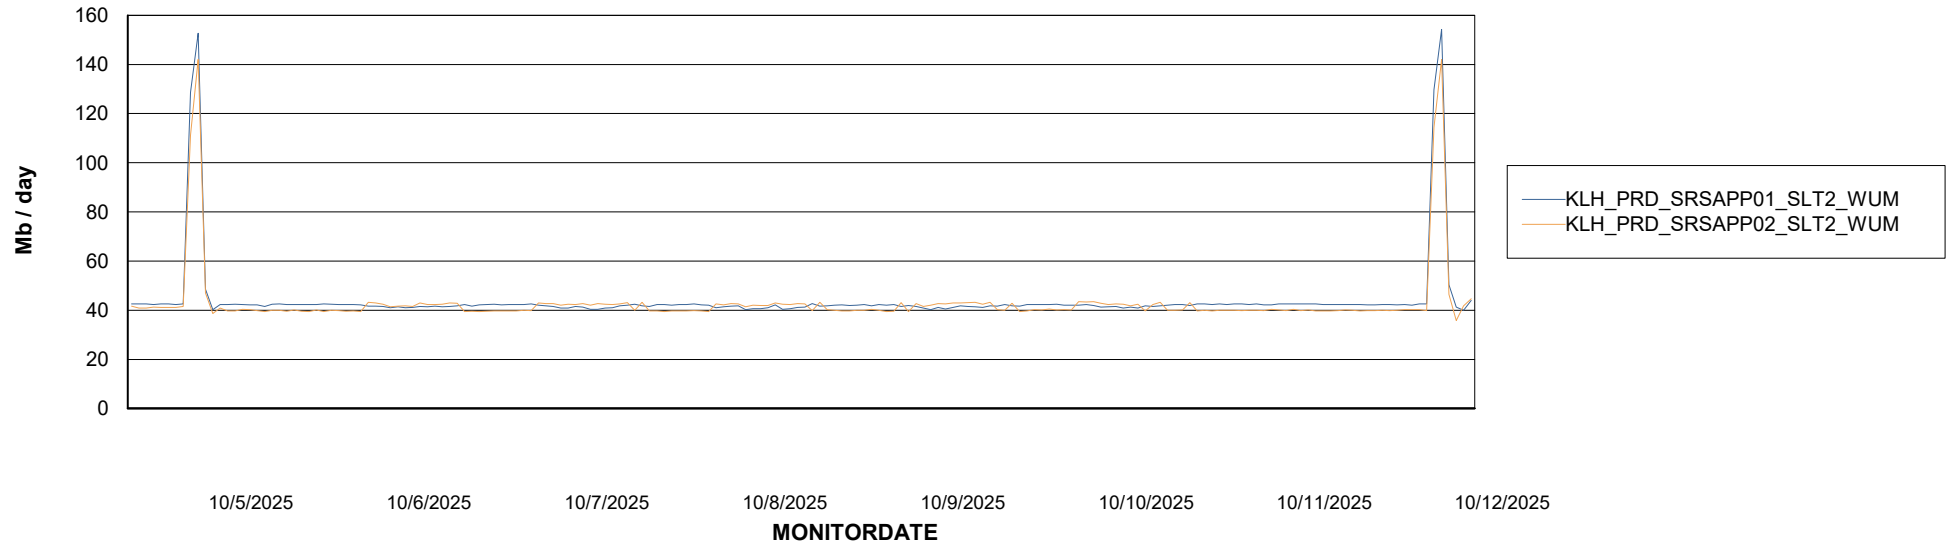

ABSSolute Web Component Services

Avg memory used per ABS Web component