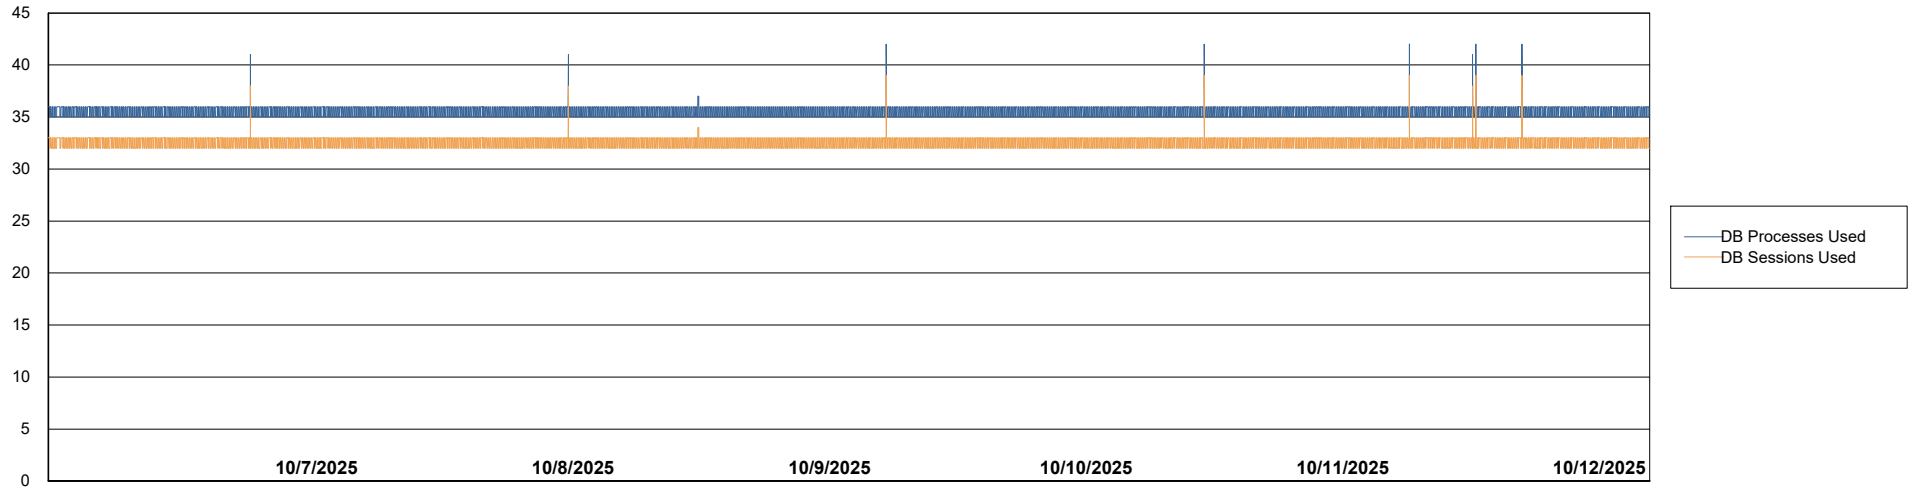

Database Performance KLA_STB_KLAHQORA06_DB_HSBABS1

DB Processes Max 1,000