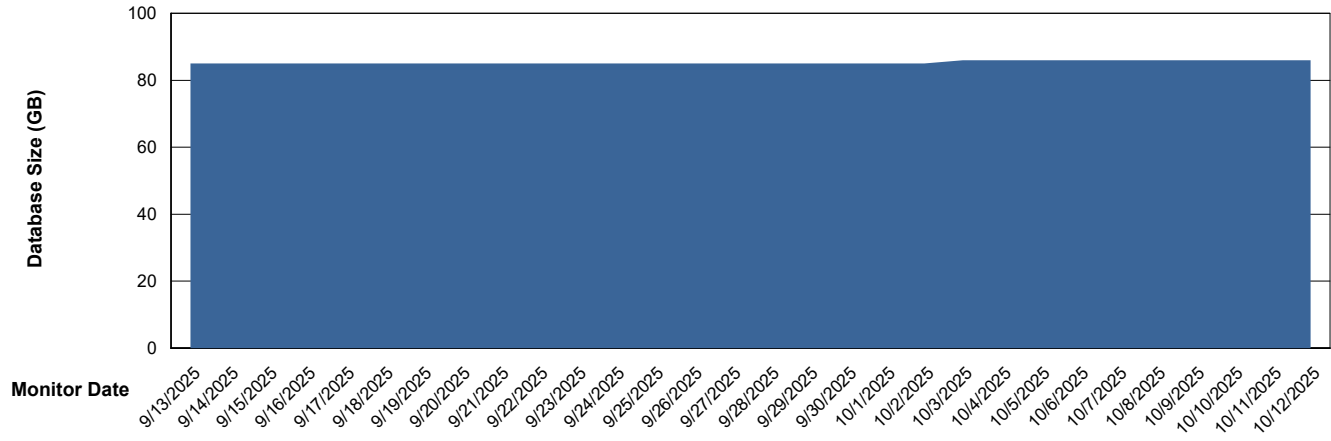

DATABASE SIZE KLA_PRD_KLAHQORA05_DB_ABS1

Database growth over last month