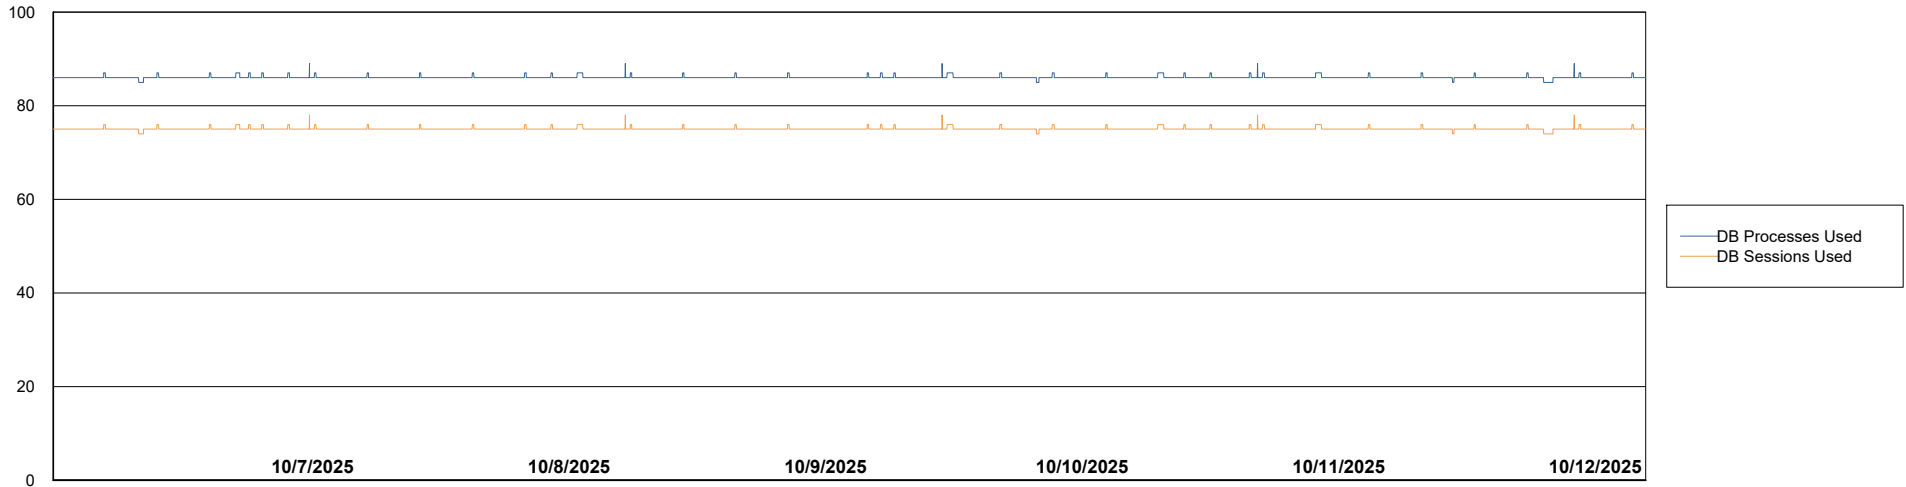

Database Performance KBR-DBS2-TOR_PROD_HSBABS1

DB Processes Max 1,000
DB Processes Max 4
DB Processes Max 0