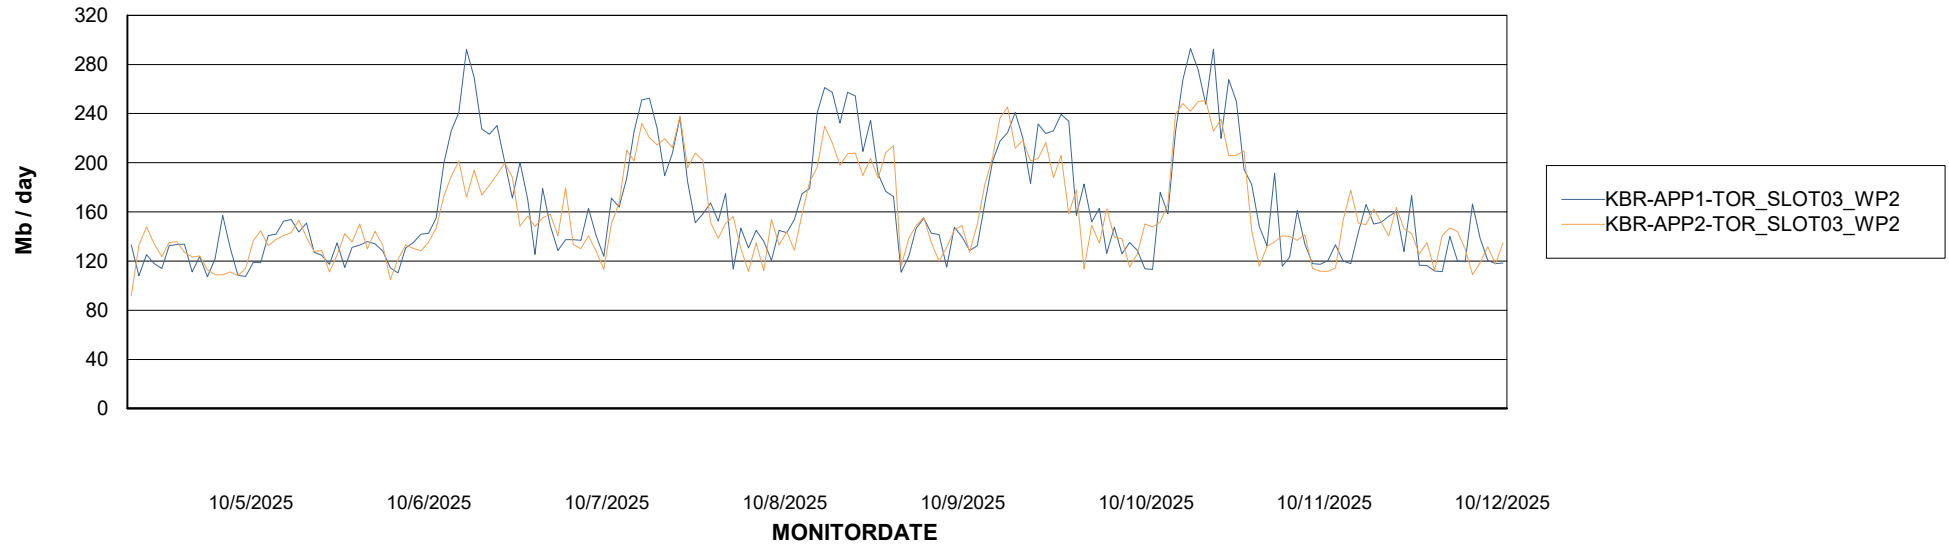

ABSSolute Web Component Services

Avg memory used per ABS Web component