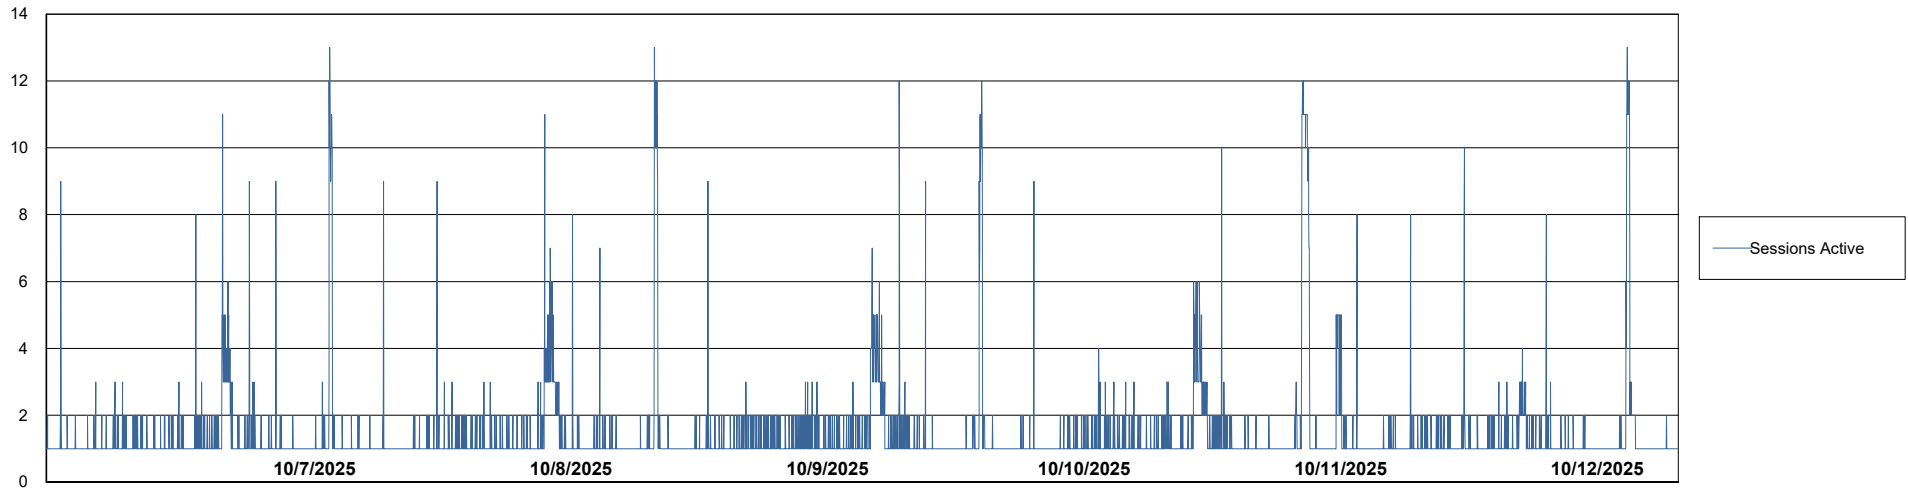

Weekly SLA Customer Report

Customer KBR OCI TOR Production
Database ID 200

Database Performance KBR-BI-TOR_PROD_ABS1

Weekly SLA Customer Report

Customer KBR OCI TOR Production
Database ID 200

Database Performance KBR-DBS1-TOR_PROD_ABS1