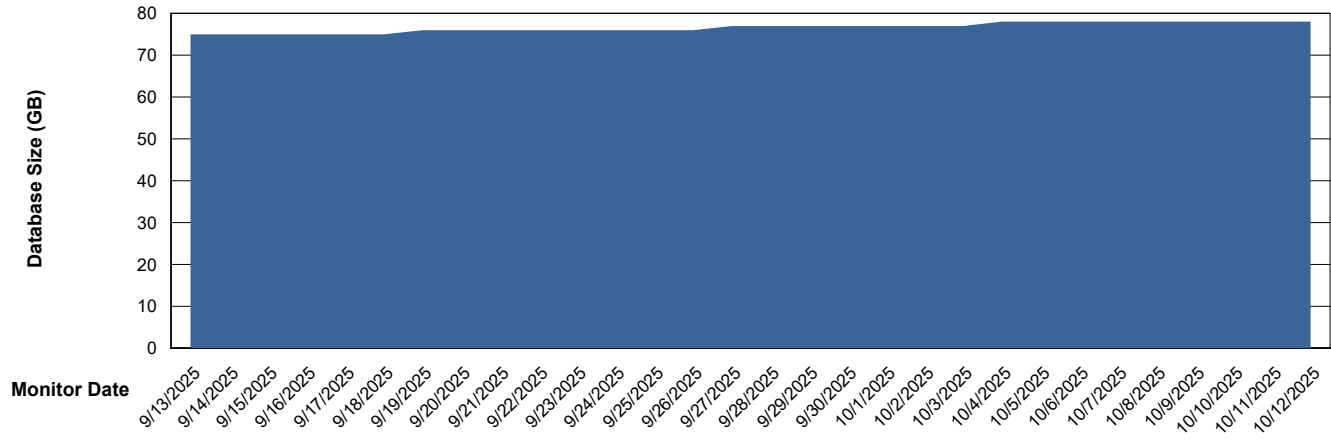

DATABASE SIZE KBR-BI-TOR_PROD_ABS1

Database growth over last month