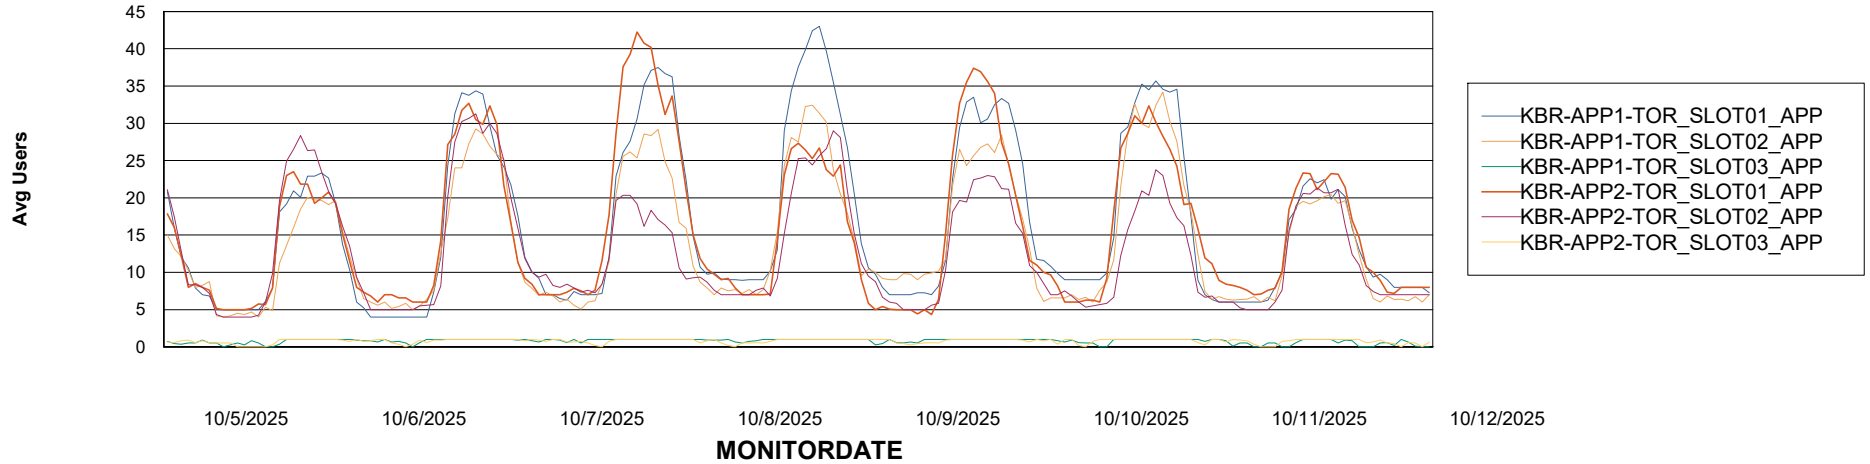

Avg users per day per ABS server