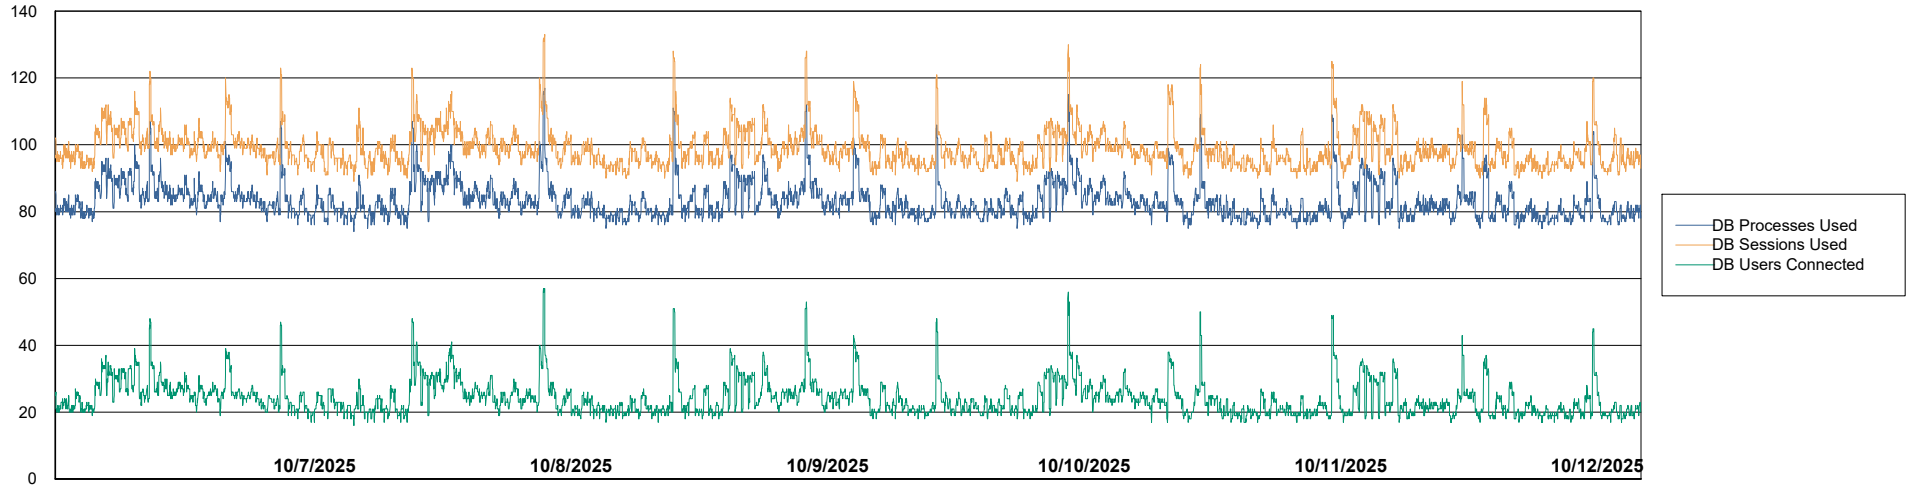

Database Performance KBR-BI-TOR_PROD_ABS1