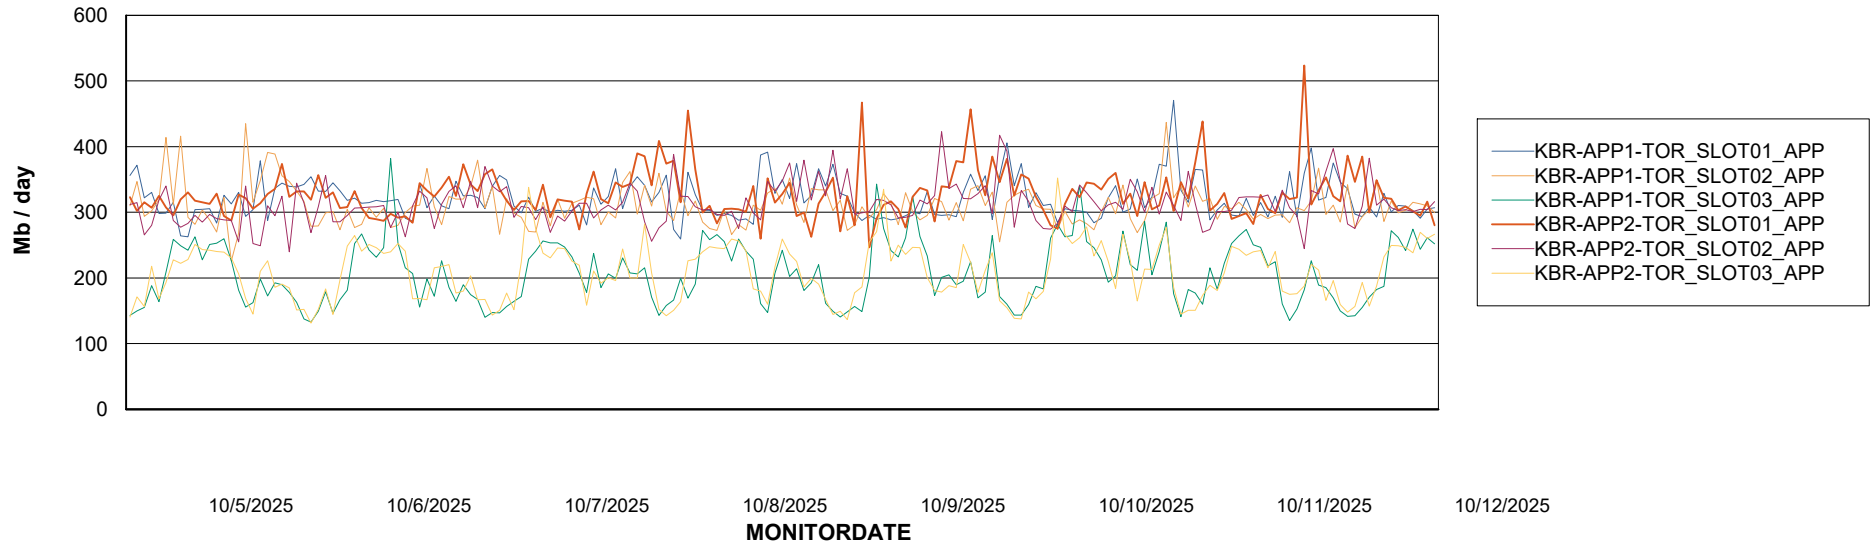

ABSSolute Application Server Services

Avg memory used per ABS Server Service