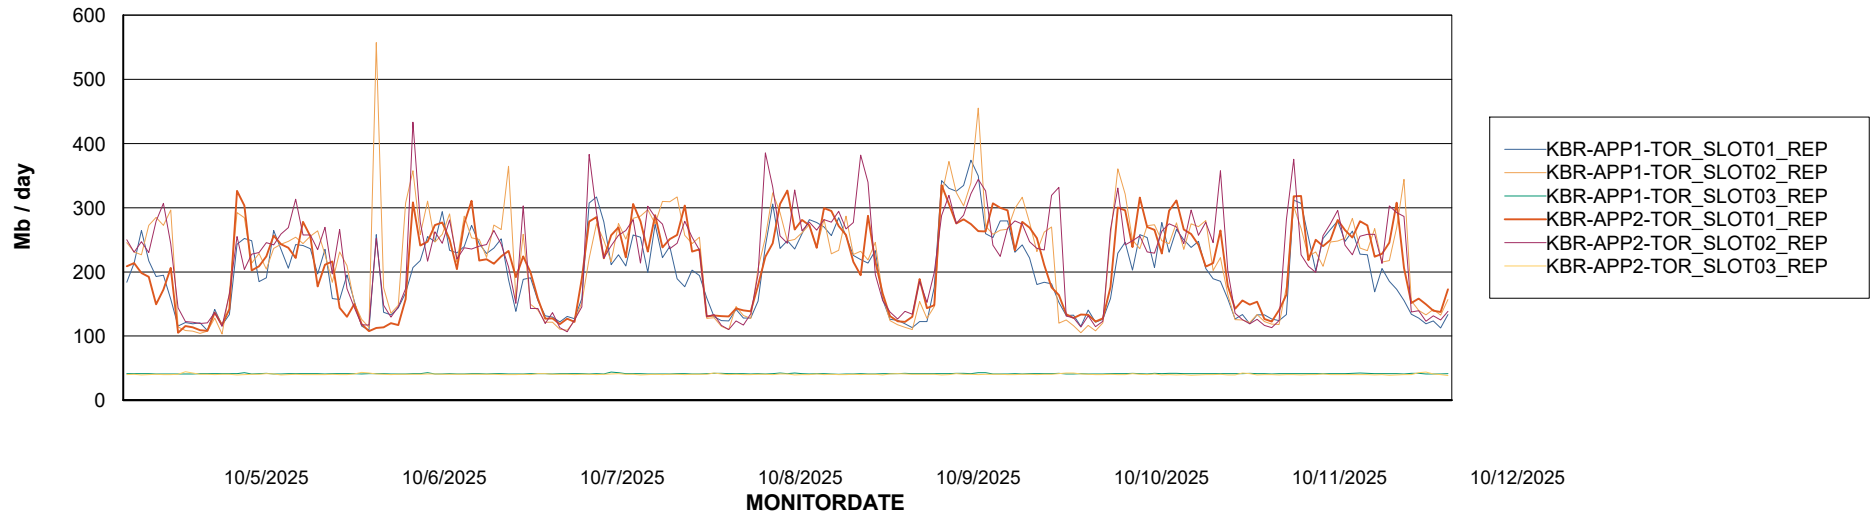

Avg memory used per ABS Server Service

Avg users per day per ABS server

Weekly SLA Customer Report

Customer KBR OCI TOR Production
Database ID 200

ABSSolute Application ReportServer Services

Avg memory used per ReportServer Service