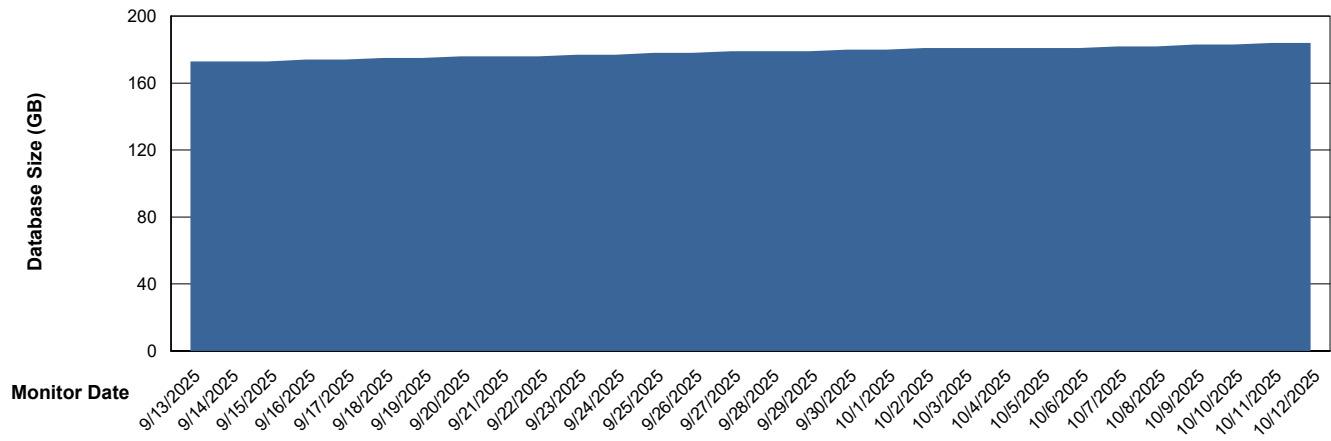

Customer KBR OCI TOR Production
Database ID 200

DATABASE SIZE KBR-BI-TOR_PROD_ABS1

Database growth over last month

DATABASE SIZE KBR-DBS1-TOR_PROD_ABS1

Database growth over last month

Weekly SLA Customer Report