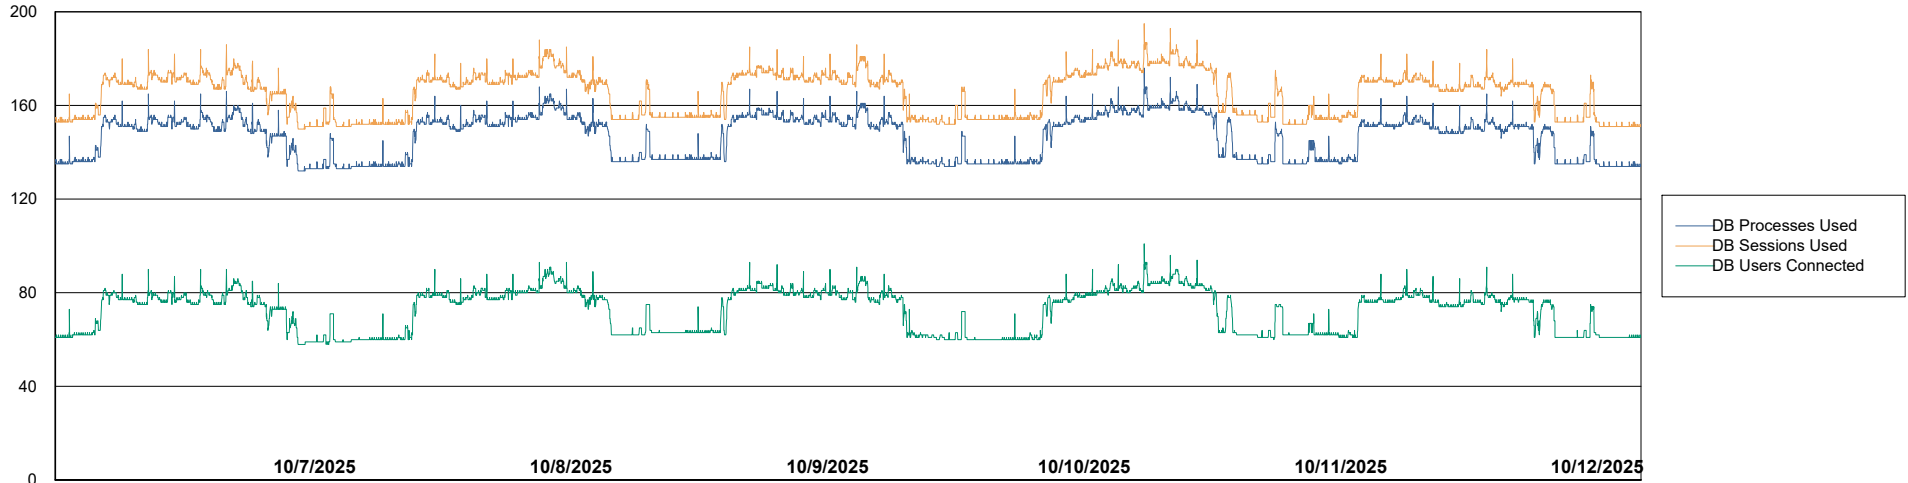

Weekly SLA Customer Report

Customer KBR OCI TOR Production
Database ID 200

Database Performance KBR-BI-TOR_PROD_ABS1

Weekly SLA Customer Report

Customer KBR OCI TOR Production
Database ID 200

Database Performance KBR-DBS1-TOR_PROD_ABS1