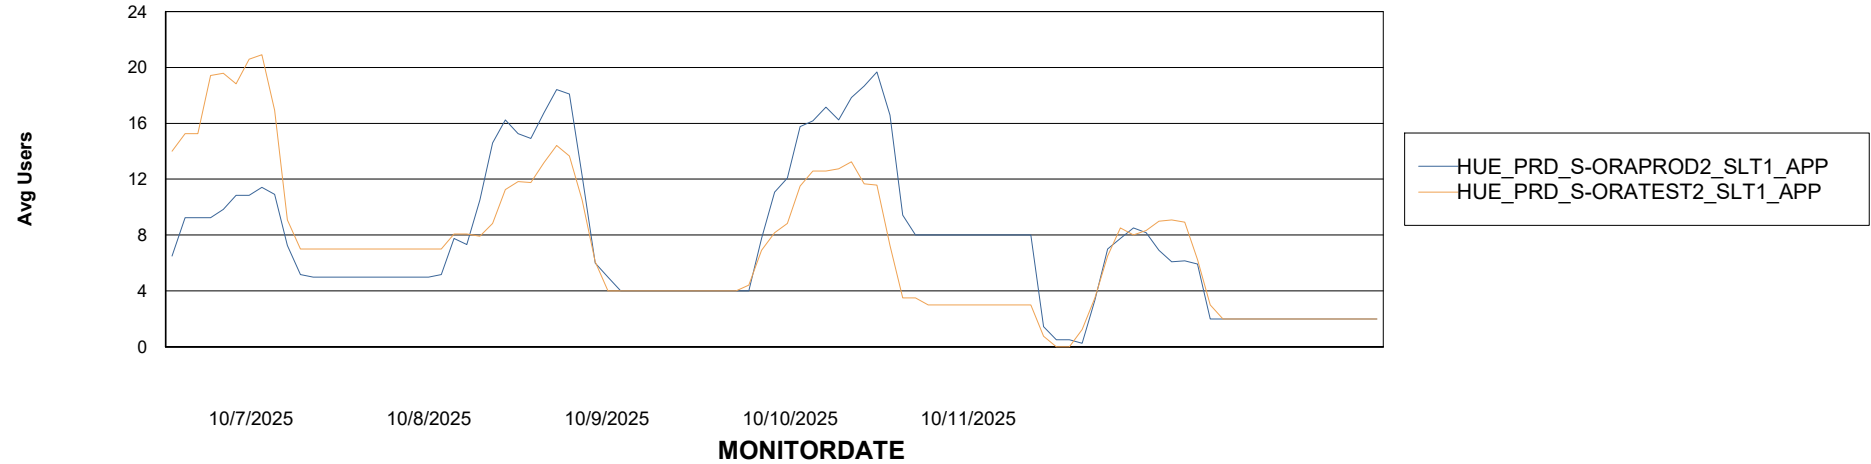

Avg users per day per ABS server