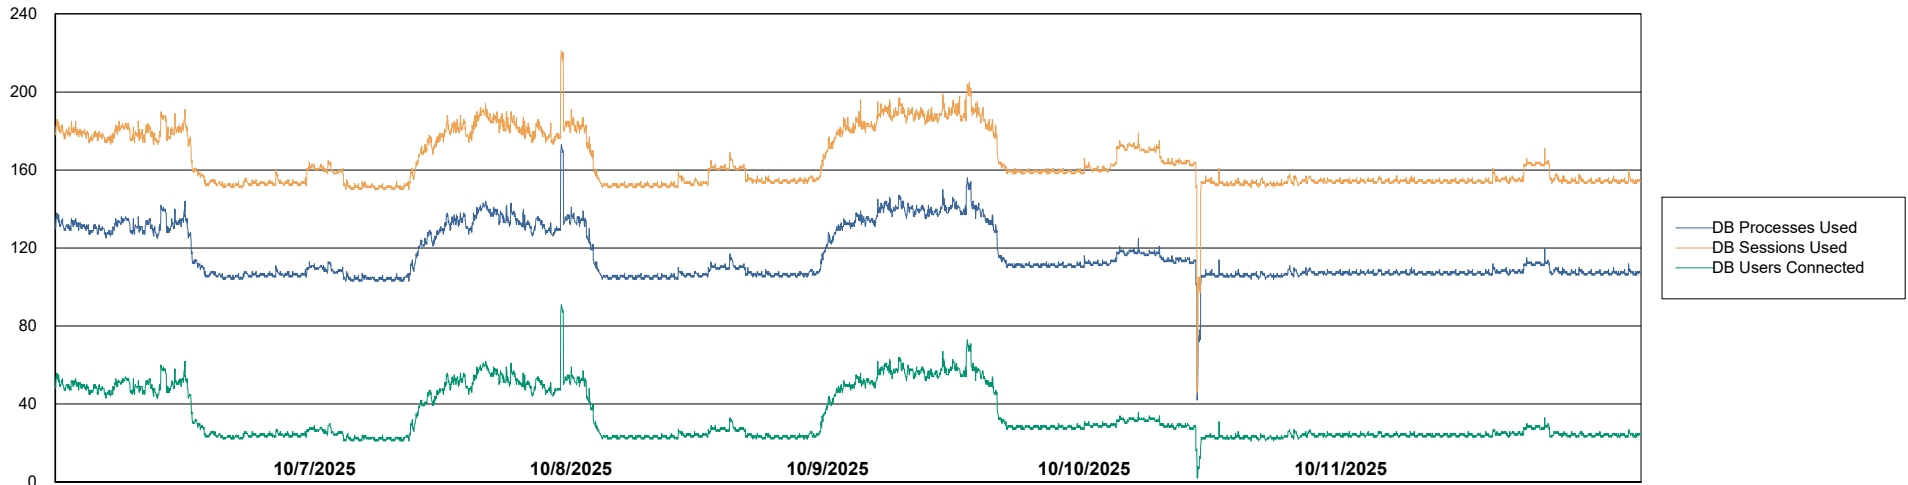

Weekly SLA Customer Report

Customer HUE_Production
Database ID 154

Database Performance HUE_PRD_S-ORABI2024_ABS1

Weekly SLA Customer Report

Customer HUE_Production
Database ID 154

Database Performance HUE_PRD_S-ORAPROD2_ABS1