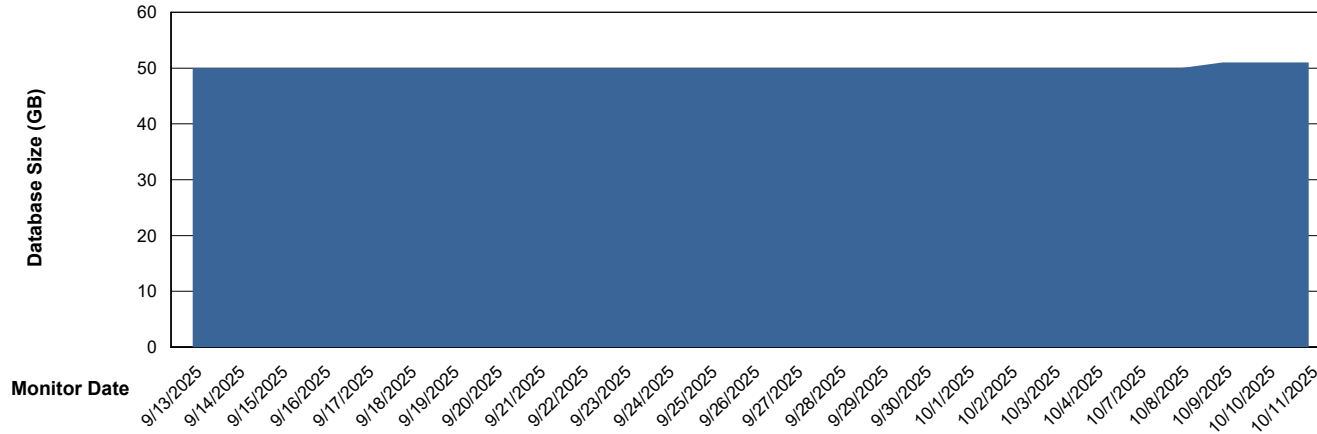

DATABASE SIZE HUE_PRD_S-ORABI2024_ABS1

Database growth over last month