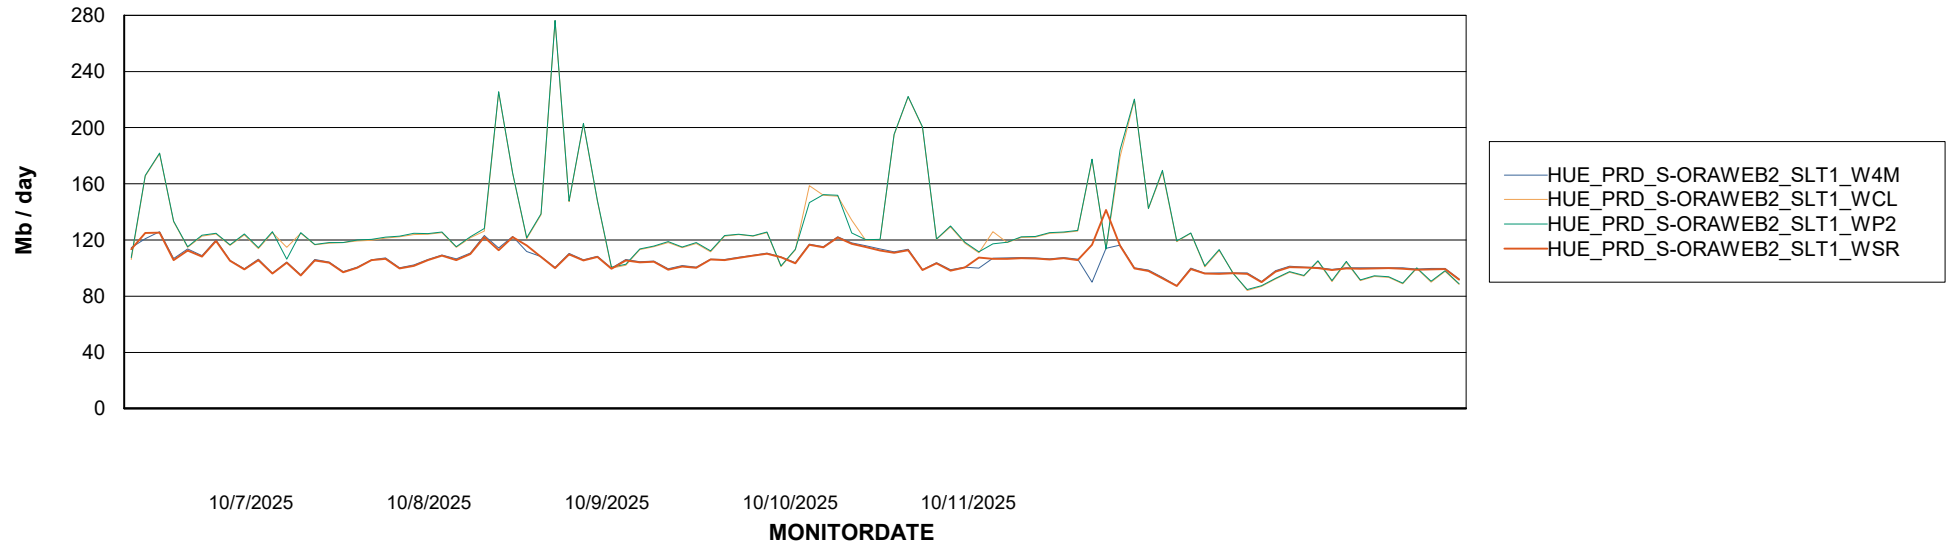

ABSSolute Web Component Services

Avg memory used per ABS Web component