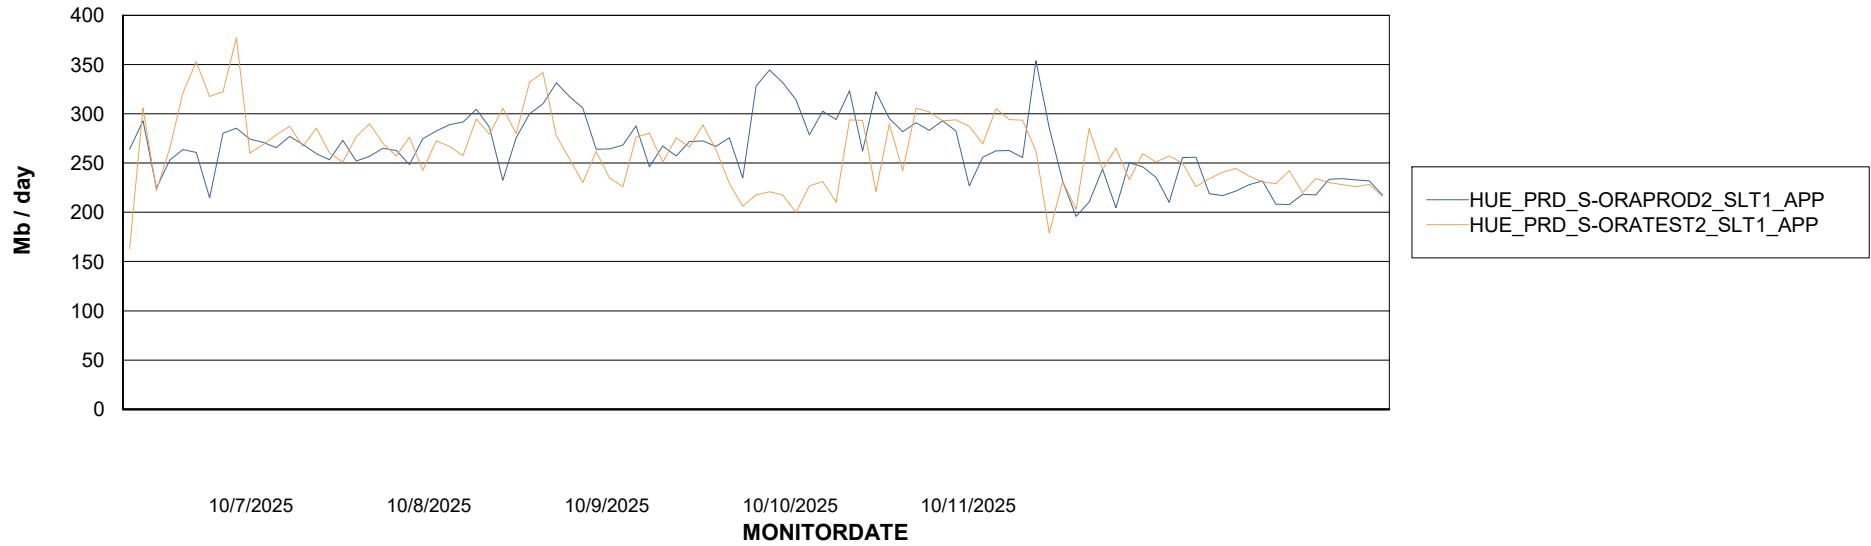

Standby Database Health HUE_Production

Recovery lag for last 7 days

Weekly SLA Customer Report

Customer HUE_Production
Database ID 154

ABSSolute Application Server Services

Avg memory used per ABS Server Service