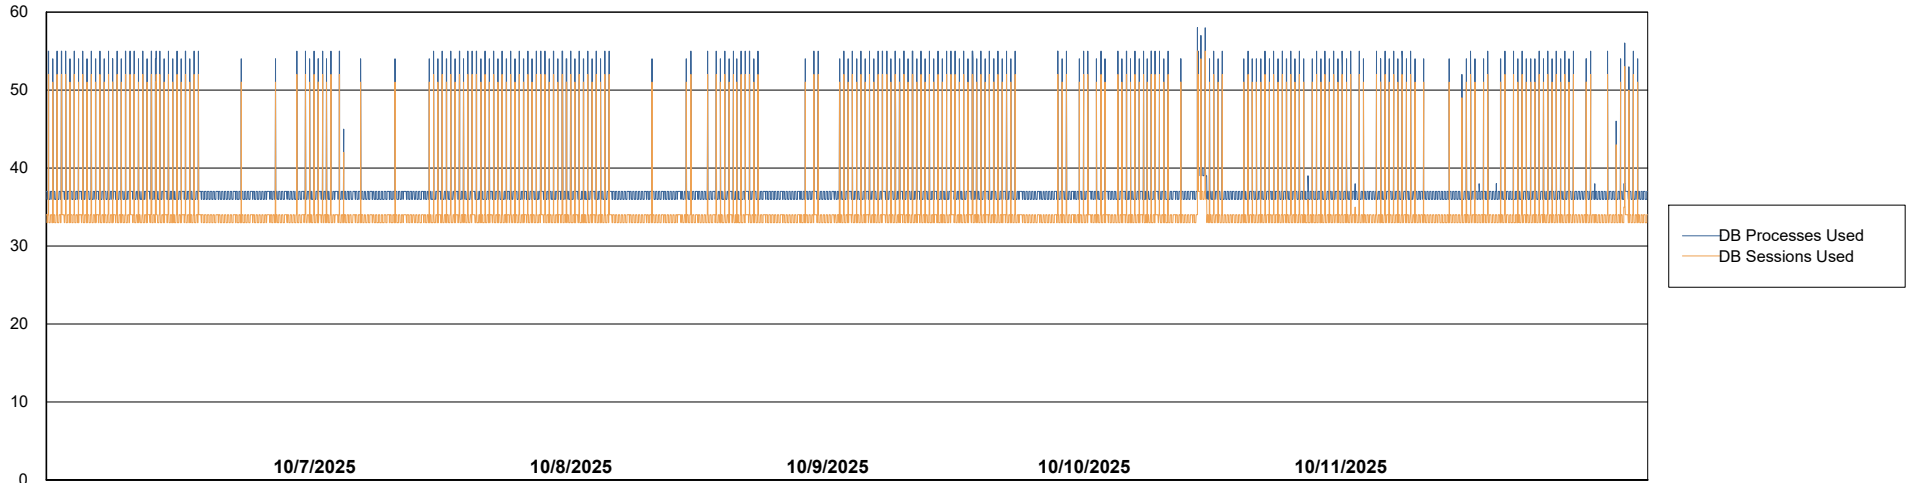

Database Performance HUE_PRD_S-ORATEST2_HSBABS1