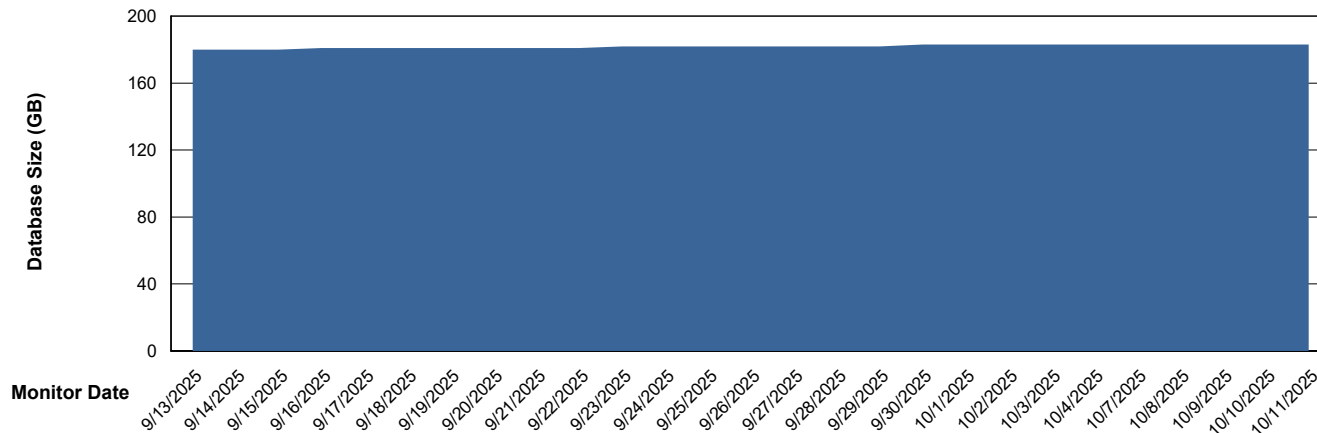

DATABASE SIZE HUE_PRD_S-ORAPROD2_ABS1

Database growth over last month