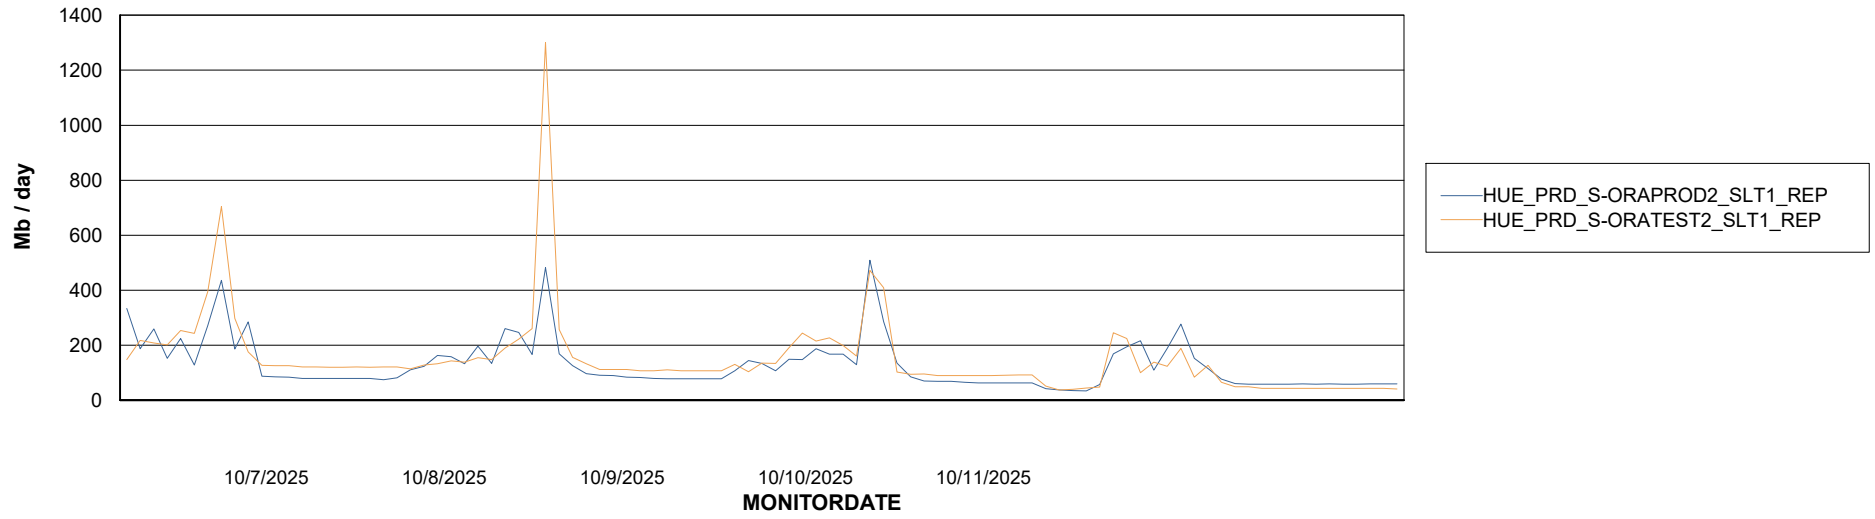

Avg users per day per ABS server

Weekly SLA Customer Report

Customer HUE_Production
Database ID 154

ABSSolute Application ReportServer Services

Avg memory used per ReportServer Service

Weekly SLA Customer Report