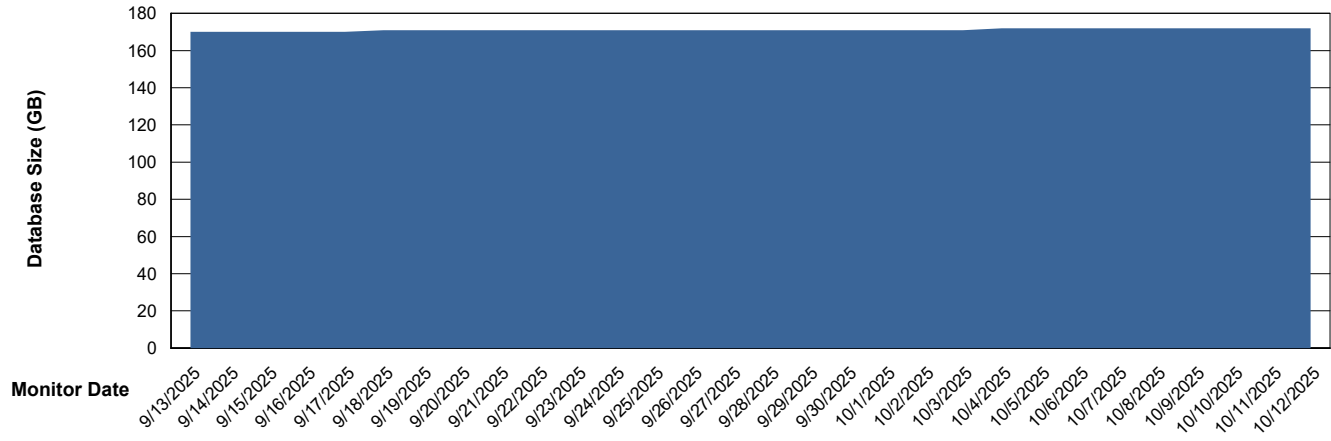

Weekly SLA Customer Report

Customer EUT_Production
Database ID 114

Database Performance EUT_EUP_PRD_URVINA22T_DB_ABS1

Weekly SLA Customer Report

Customer EUT_Production
Database ID 114

Database Performance EUT_URM_PRD_URVINA26_DB_ABS1

Weekly SLA Customer Report

Customer EUT_Production
Database ID 114

DATABASE SIZE EUT_EUP_PRD_URVINA22T_DB_ABS1

Database growth over last month

DATABASE SIZE EUT_URM_PRD_URVINA26_DB_ABS1

Database growth over last month