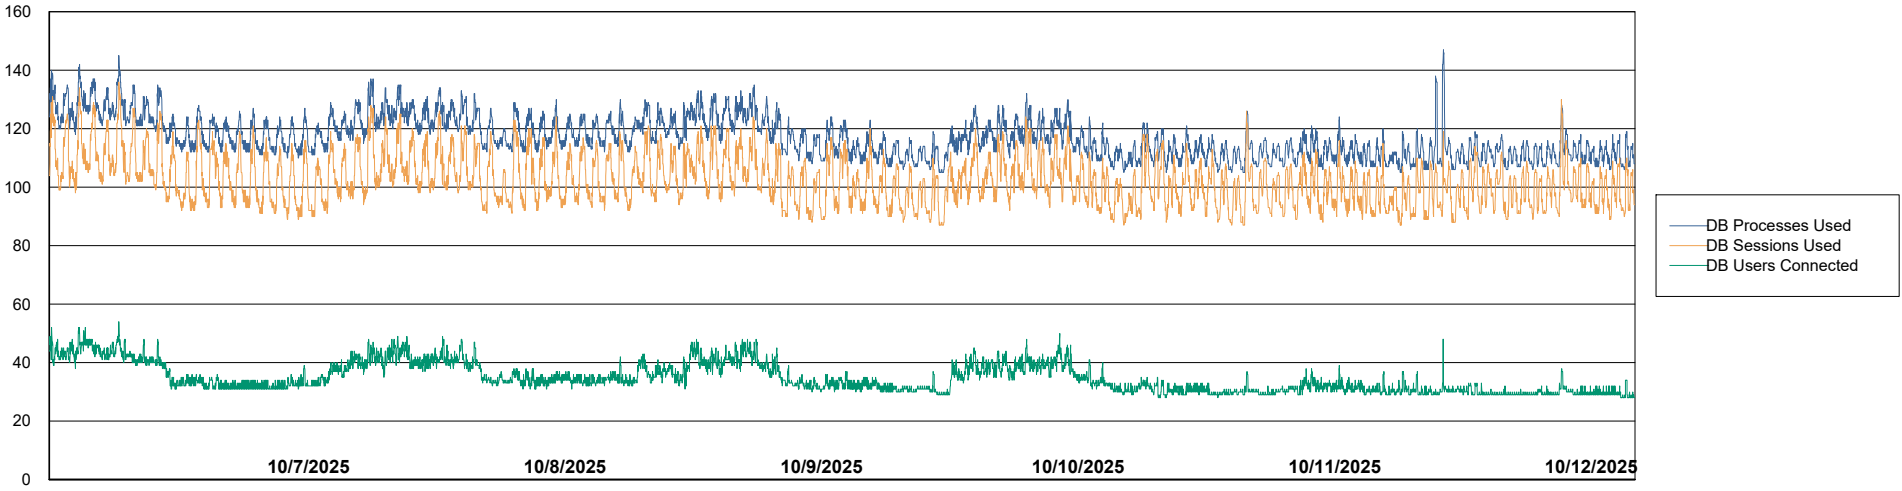

Weekly SLA Customer Report

Customer EUT_Production
Database ID 114

Database Performance EUT_EUP_PRD_URVINA22T_DB_ABS1

Weekly SLA Customer Report

Customer EUT_Production
Database ID 114

Database Performance EUT_URM_PRD_URVINA26_DB_ABS1