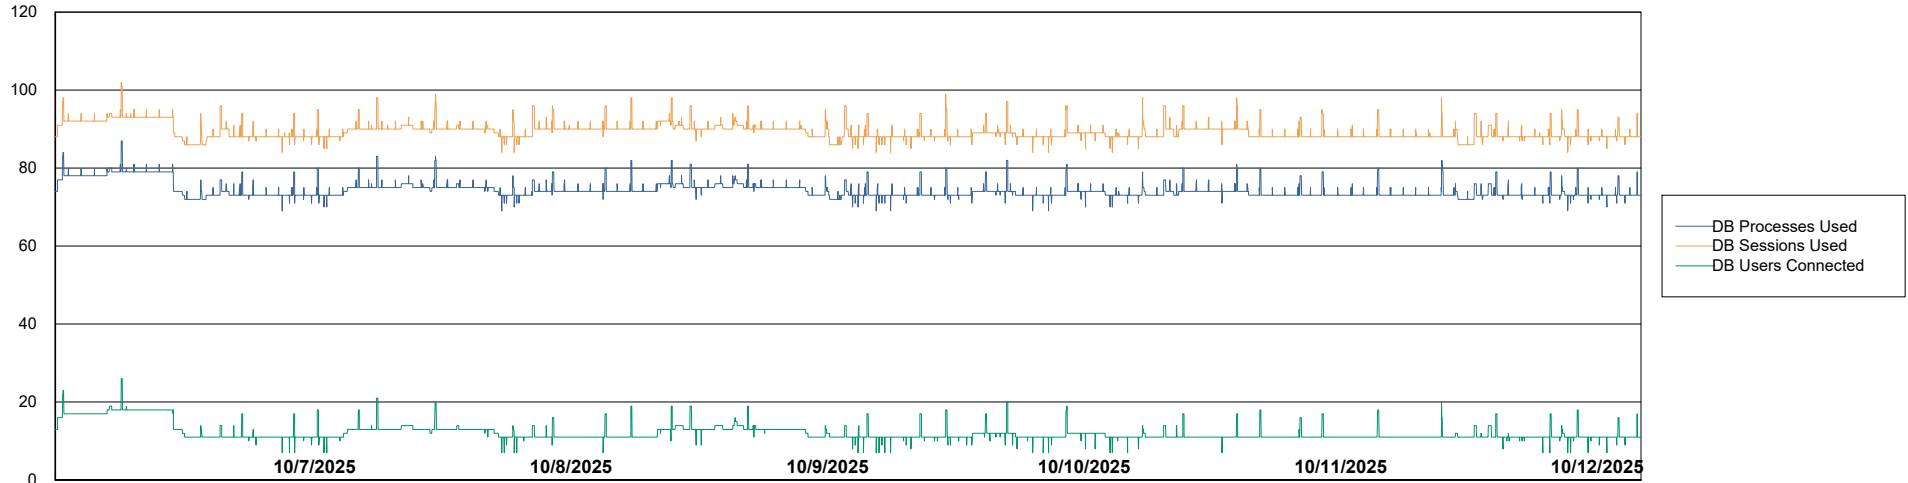

Weekly SLA Customer Report

Customer EUT_Production
Database ID 114

Database Performance EUT_EUP_PRD_URVINA22T_DB_ABS1

Weekly SLA Customer Report

Customer EUT_Production
Database ID 114

Database Performance EUT_URM_PRD_URVINA26_DB_ABS1