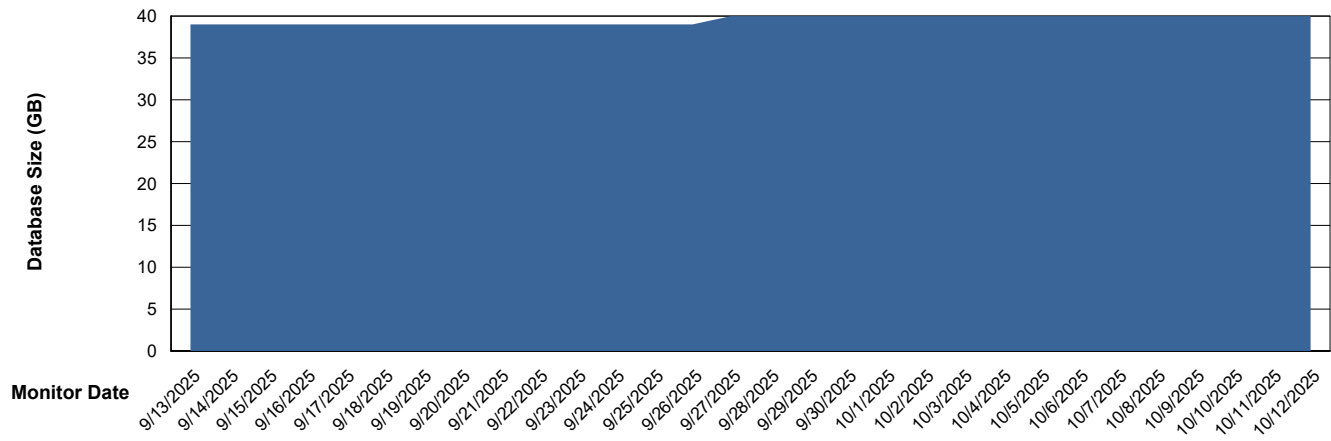

Weekly SLA Customer Report

Customer EUT_Production
Database ID 114

DATABASE SIZE EUT_EUP_PRD_URVINA22T_DB_ABS1

Database growth over last month

DATABASE SIZE EUT_URM_PRD_URVINA26_DB_ABS1

Database growth over last month