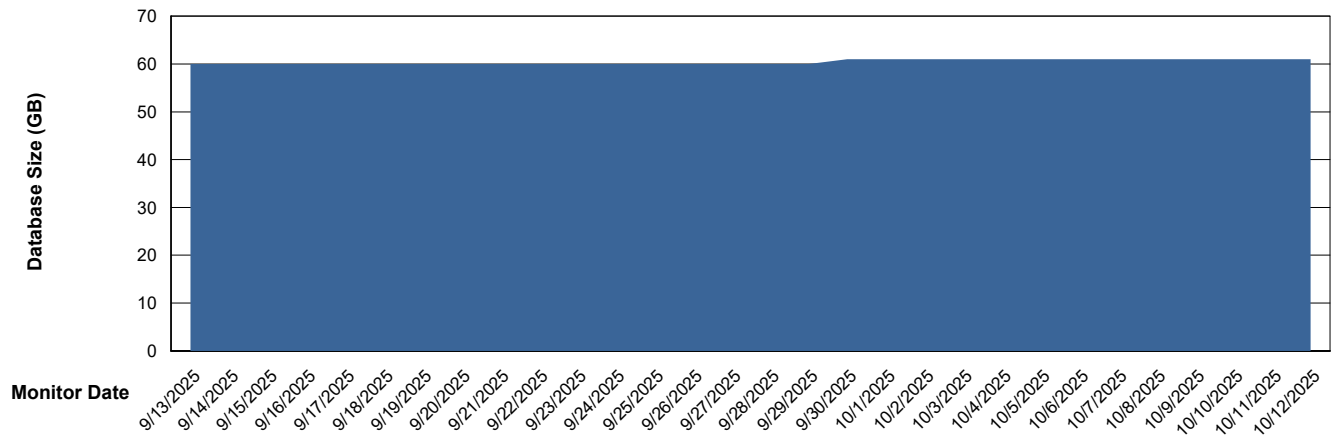

DB Processes Max 0
DB Processes Max 1,000

Weekly SLA Customer Report

Customer ELJ Production
Database ID 72

Database Performance ELJ_PRD_FRASEQXPRDDB03_ABS1

Weekly SLA Customer Report

Customer ELJ Production
Database ID 72

DATABASE SIZE ELJ_PRD_FRASEQXPRDDB01_ABS1

Database growth over last month

DATABASE SIZE ELJ_PRD_FRASEQXPRDDB03_ABS1

Database growth over last month

Weekly SLA Customer Report

Customer ELJ Production
 Database ID 72