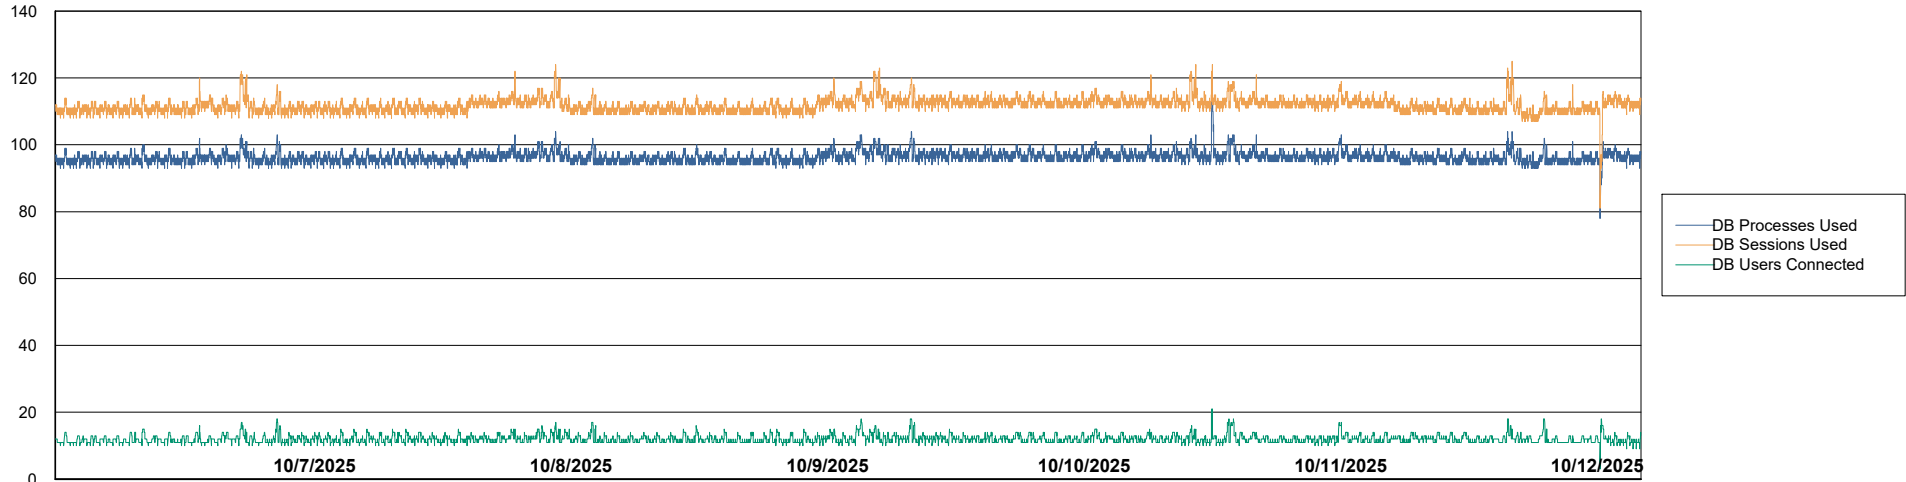

DB Processes Max 0
DB Processes Max 1,000

Weekly SLA Customer Report

Customer ELJ Production
Database ID 72

Database Performance ELJ_PRD_FRASEQXPRDDB03_ABS1

Weekly SLA Customer Report

Customer ELJ Production
Database ID 72