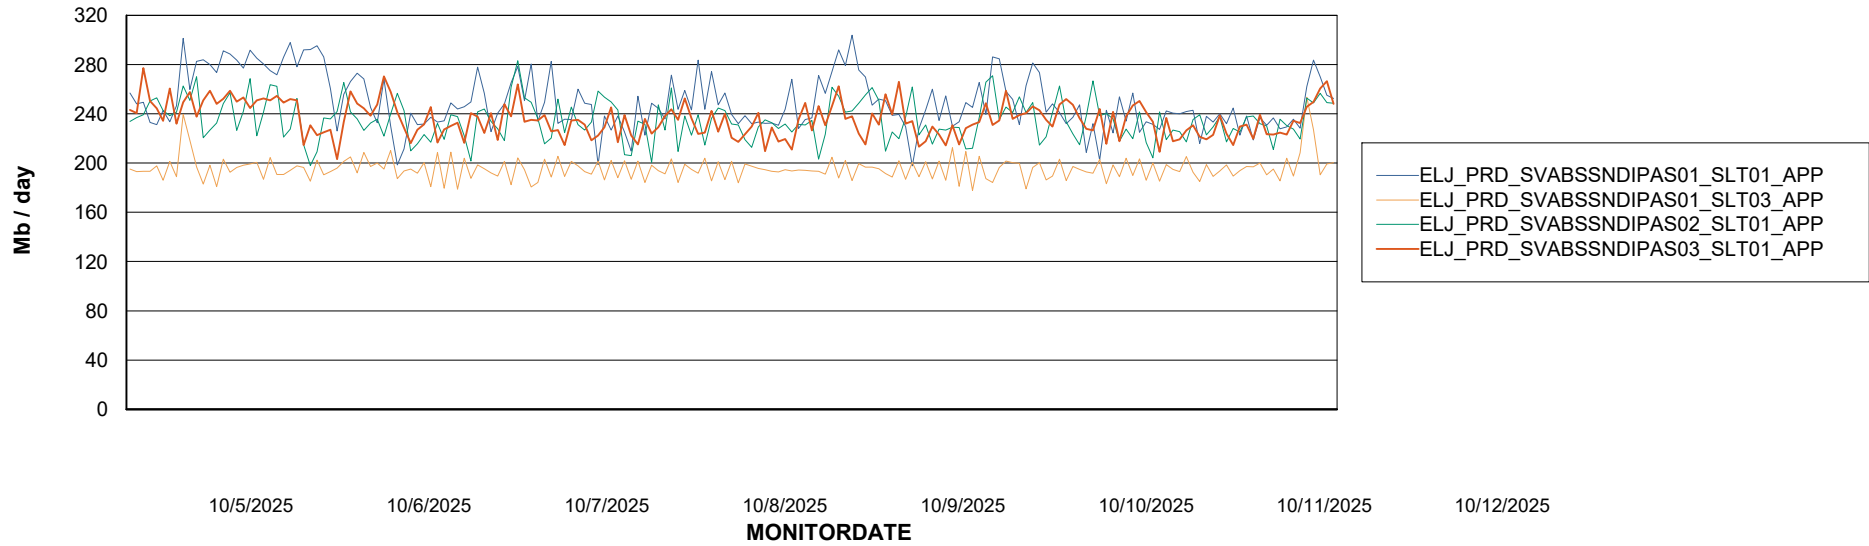

ABSSolute Application Server Services

Avg memory used per ABS Server Service