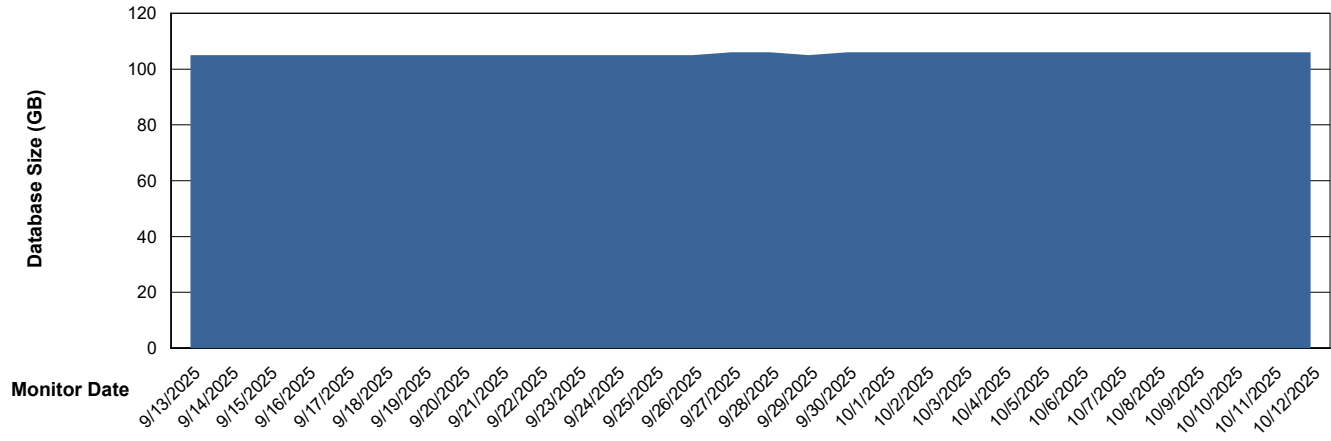

DB Processes Max 0
DB Processes Max 1,000

Weekly SLA Customer Report

Customer ELJ Production
Database ID 72

Database Performance ELJ_PRD_FRASEQXPRDDB03_ABS1

Weekly SLA Customer Report

Customer ELJ Production
Database ID 72

DATABASE SIZE ELJ_PRD_FRASEQXPRDDB01_ABS1

Database growth over last month

DATABASE SIZE ELJ_PRD_FRASEQXPRDDB03_ABS1

Database growth over last month

Weekly SLA Customer Report

Customer ELJ Production
 Database ID 72