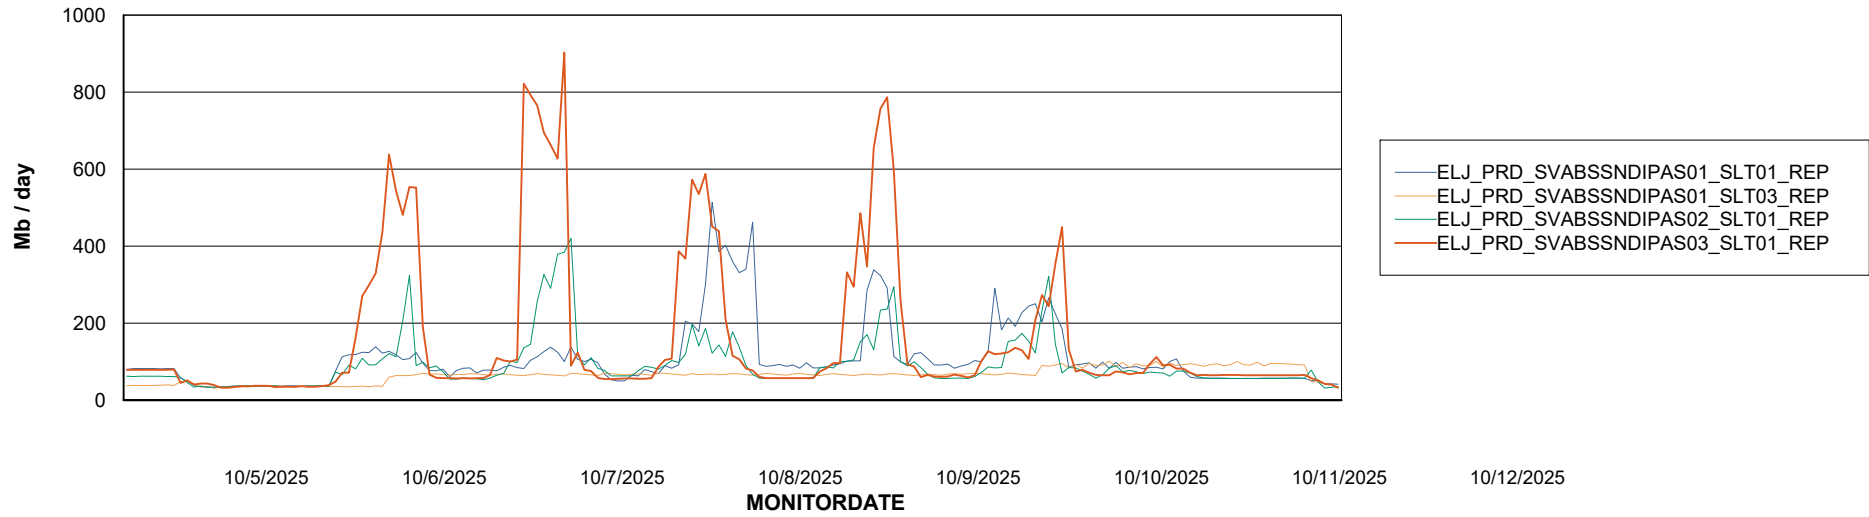

Avg memory used per ABS Server Service

Avg users per day per ABS server

Weekly SLA Customer Report

Customer ELJ Production
Database ID 72

ABSSolute Application ReportServer Services

Avg memory used per ReportServer Service