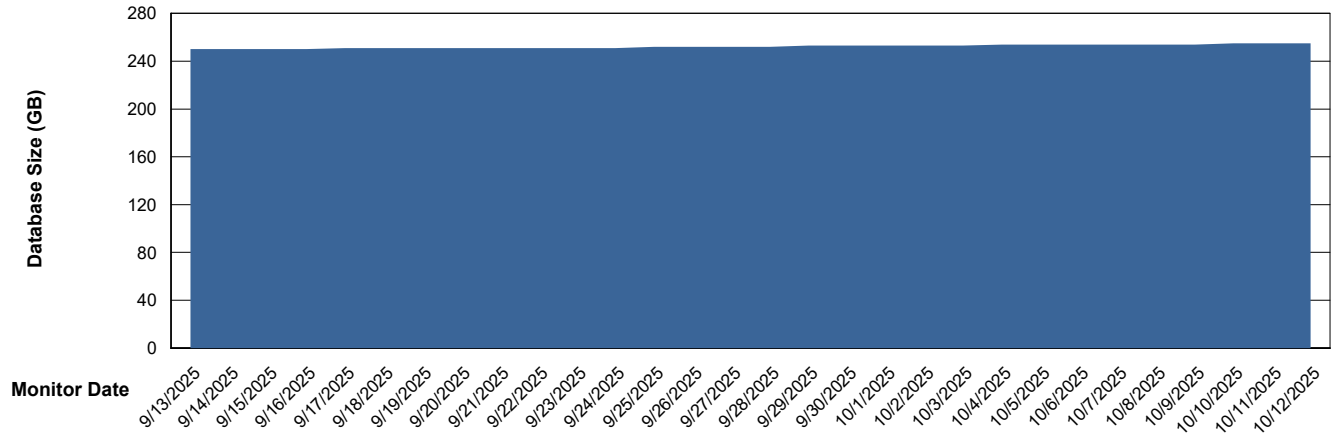

Weekly SLA Customer Report

Customer ELI_Production
Database ID 62

Database Performance ELI_PRD_FRASINTQUADB01_HSBABS1

DB Processes Max 1,000

Weekly SLA Customer Report

Customer ELI_Production
Database ID 62

DATABASE SIZE ELI_PRD_FRASEQXPRDDB04-BI_ABS1

Database growth over last month

DATABASE SIZE ELI_PRD_FRASINTPRDDB01_ABS1

Database growth over last month

Weekly SLA Customer Report

Customer ELI_Production
 Database ID 62