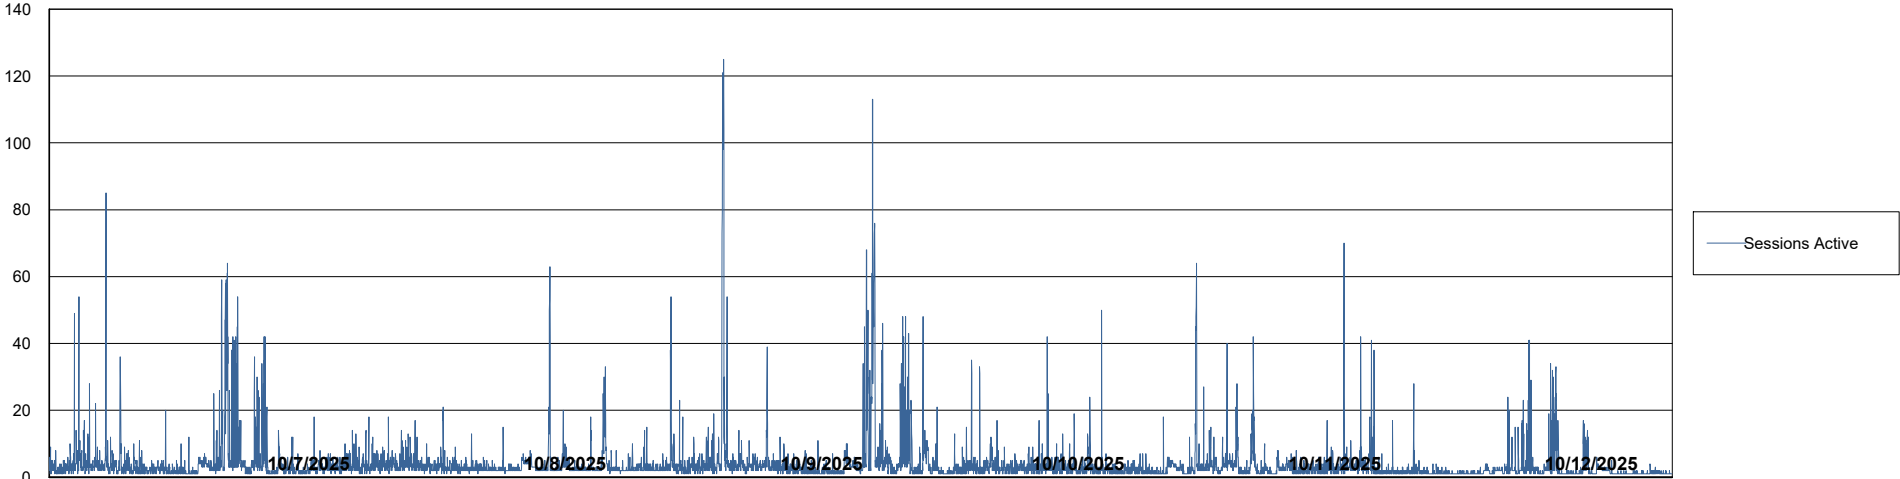

Weekly SLA Customer Report

Customer ELI_Production
Database ID 62

Database Performance ELI_PRD_FRASEQXPRDDB04-BI_ABS1

Weekly SLA Customer Report

Customer ELI_Production
Database ID 62

Database Performance ELI_PRD_FRASINTPRDDB01_ABS1