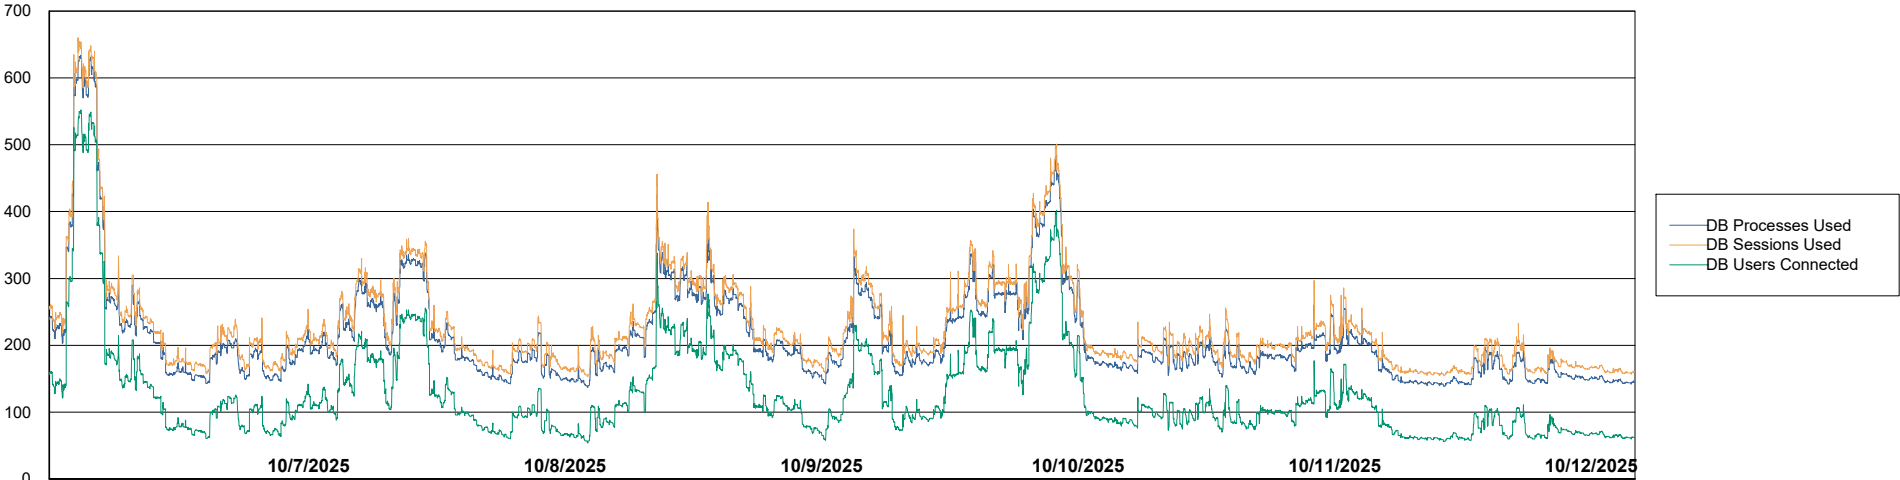

Weekly SLA Customer Report

Customer ELI_Production
Database ID 62

Database Performance ELI_PRD_FRASEQXPRDDB04-BI_ABS1

Weekly SLA Customer Report

Customer ELI_Production
Database ID 62

Database Performance ELI_PRD_FRASINTPRDDB01_ABS1