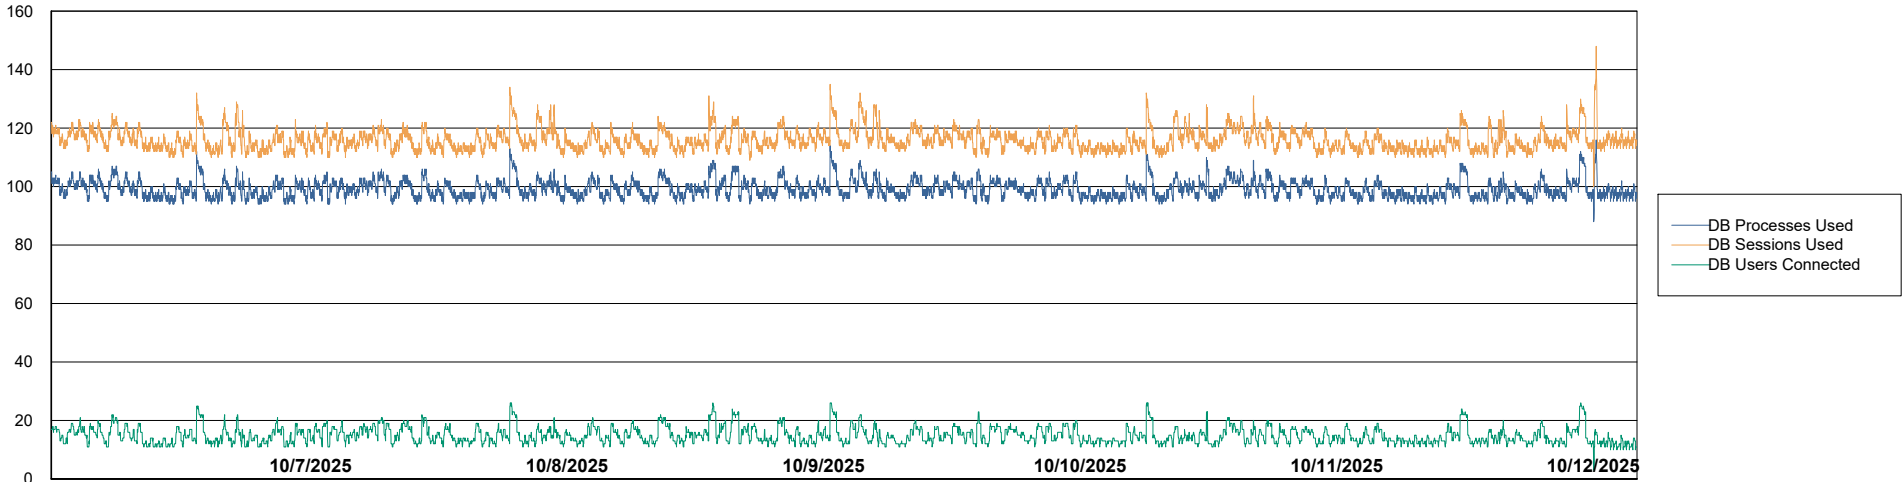

Database Performance ELI_PRD_FRASEQXPRDDB04-BI_ABS1