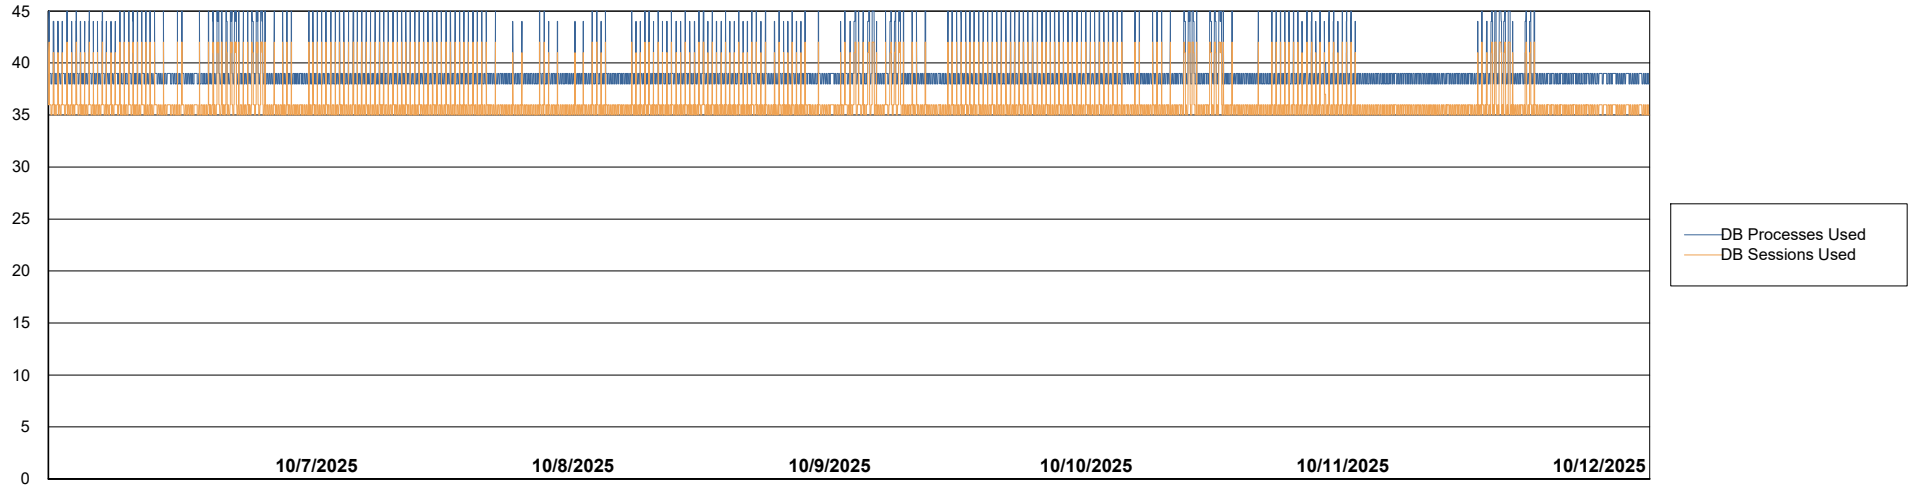

Database Performance ELI_PRD_FRASINTQUADB01_HSBABS1

DB Processes Max 1,000