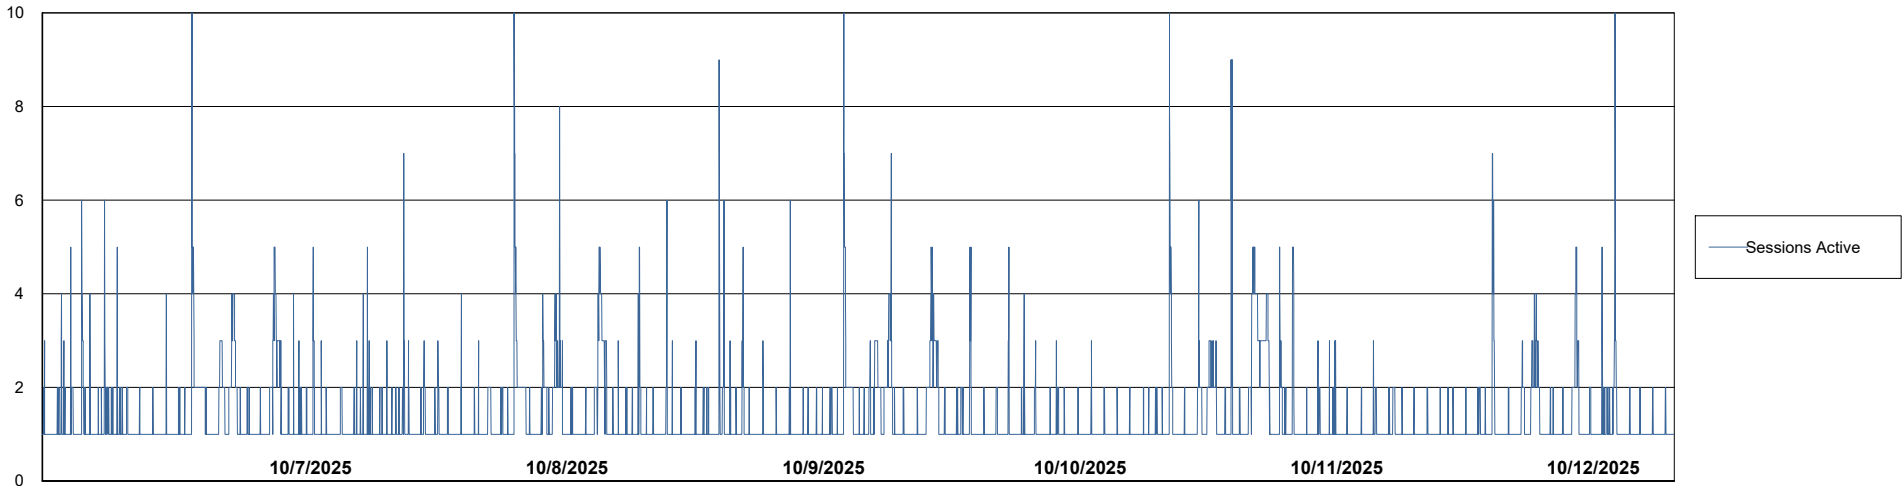

Database Performance ELI_PRD_FRASEQXPRDDB04-BI_ABS1