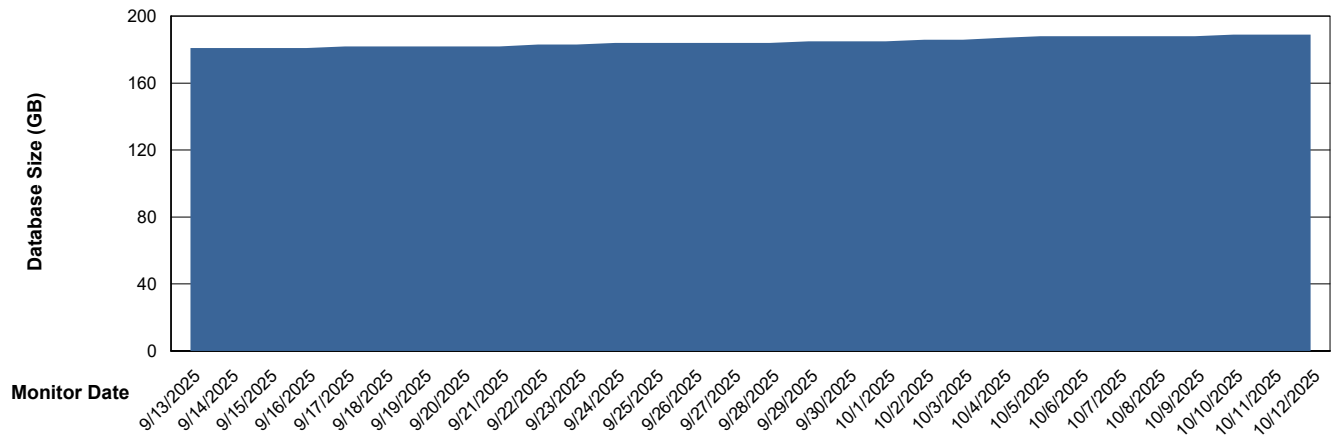

DATABASE SIZE ELI_PRD_FRASINTPRDDB01_ABS1

Database growth over last month