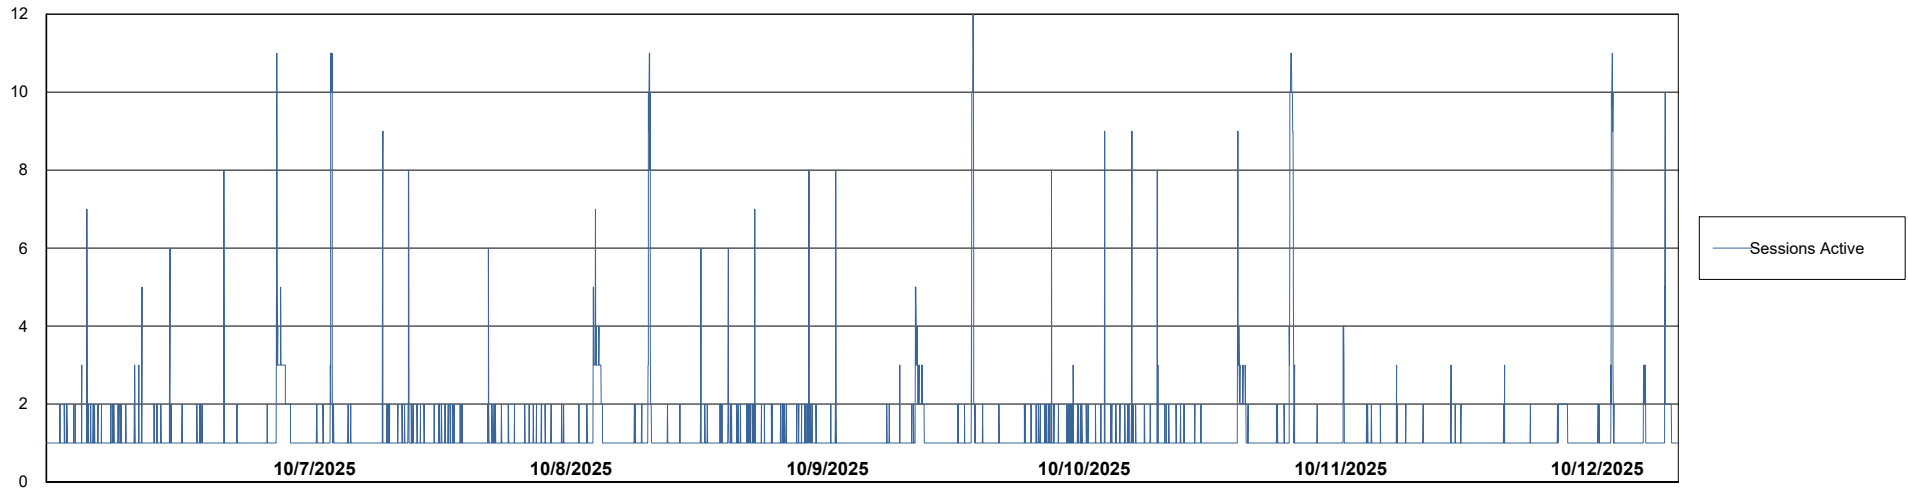

Weekly SLA Customer Report

Customer ECT OCI TOR Production
Database ID 219

Database Performance ECT-BI-TOR_ABS1

Weekly SLA Customer Report

Customer ECT OCI TOR Production
Database ID 219

Database Performance ECT-DBS1-TOR_PROD_ABS1