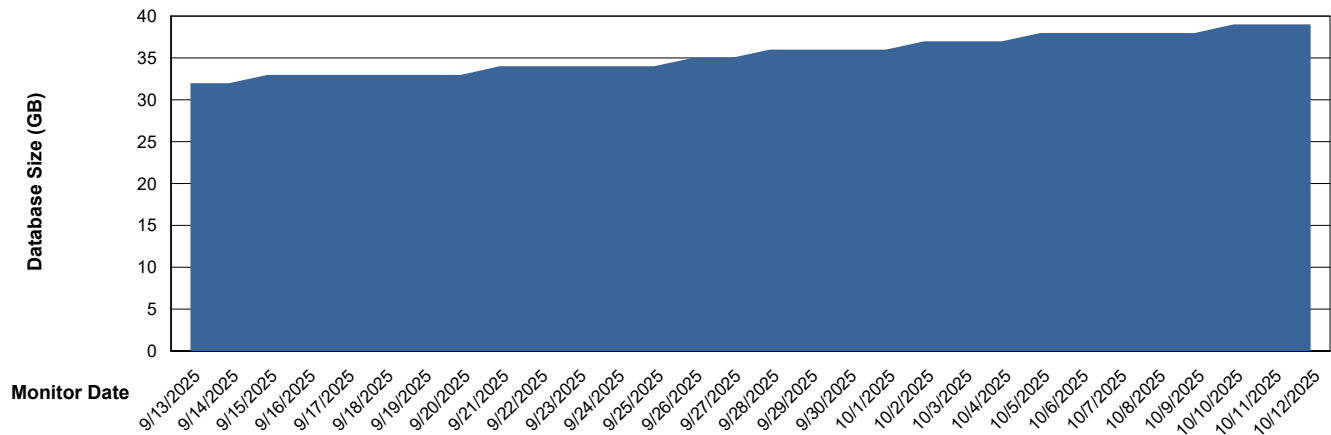

Customer ECT OCI TOR Production
 Database ID 219

DATABASE SIZE ECT-BI-TOR_ABS1

Database growth over last month

DATABASE SIZE ECT-DBS1-TOR_PROD_ABS1

Database growth over last month

Weekly SLA Customer Report