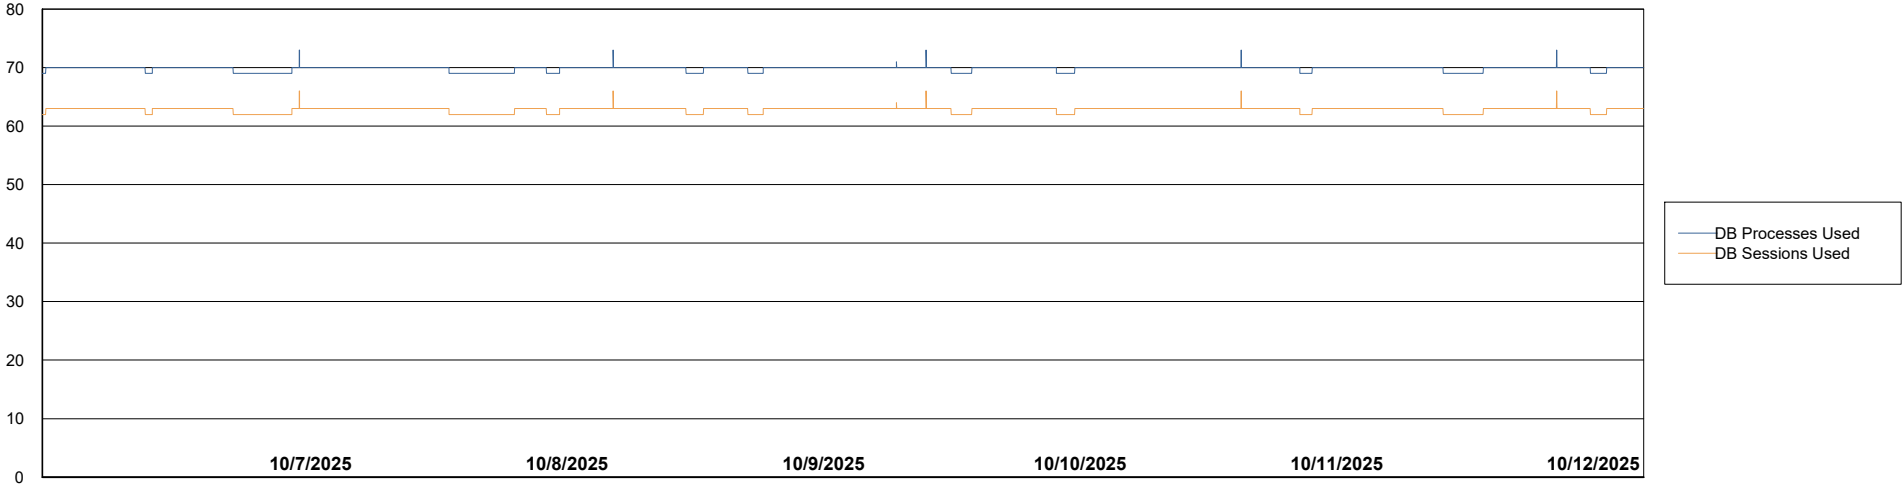

Database Performance ECT-DBS2-TOR_PROD_HSBABS1

DB Processes Max 1,000
DB Processes Max 0
DB Processes Max 4