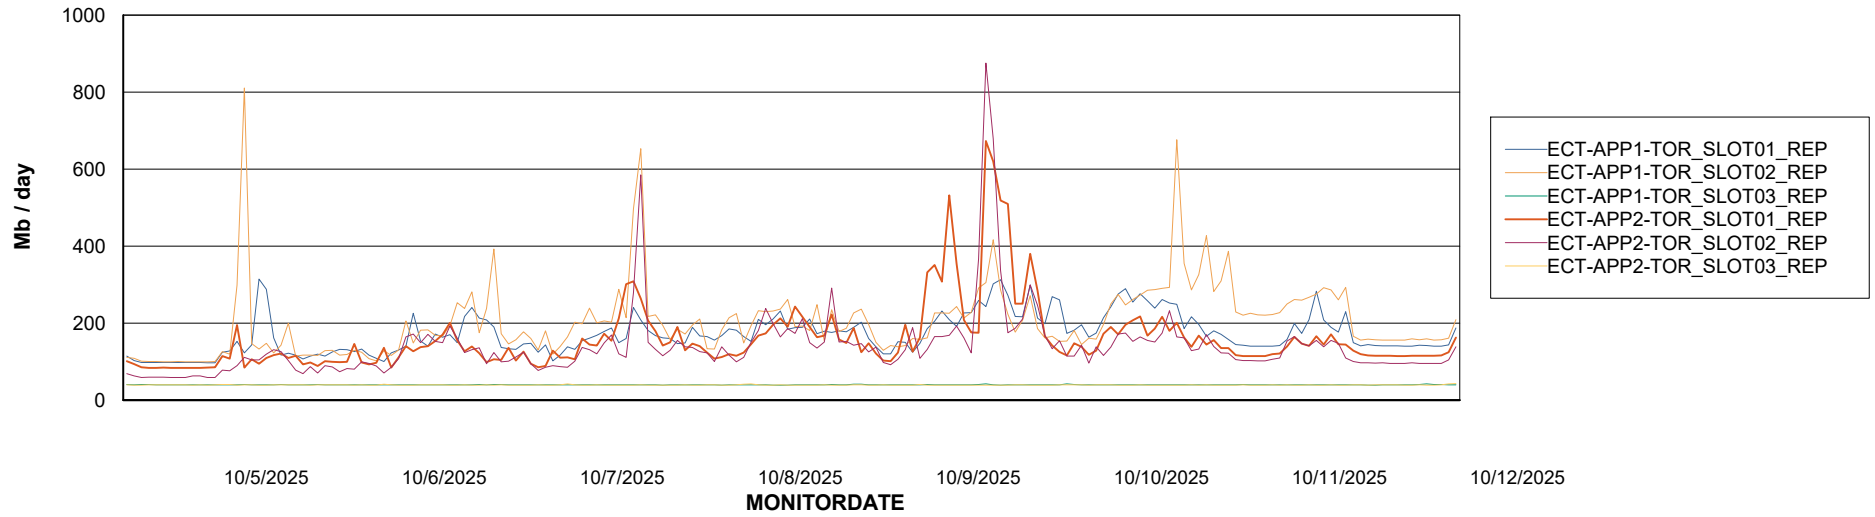

Avg users per day per ABS server

Weekly SLA Customer Report

Customer ECT OCI TOR Production
Database ID 219

ABSSolute Application ReportServer Services

Avg memory used per ReportServer Service

Weekly SLA Customer Report