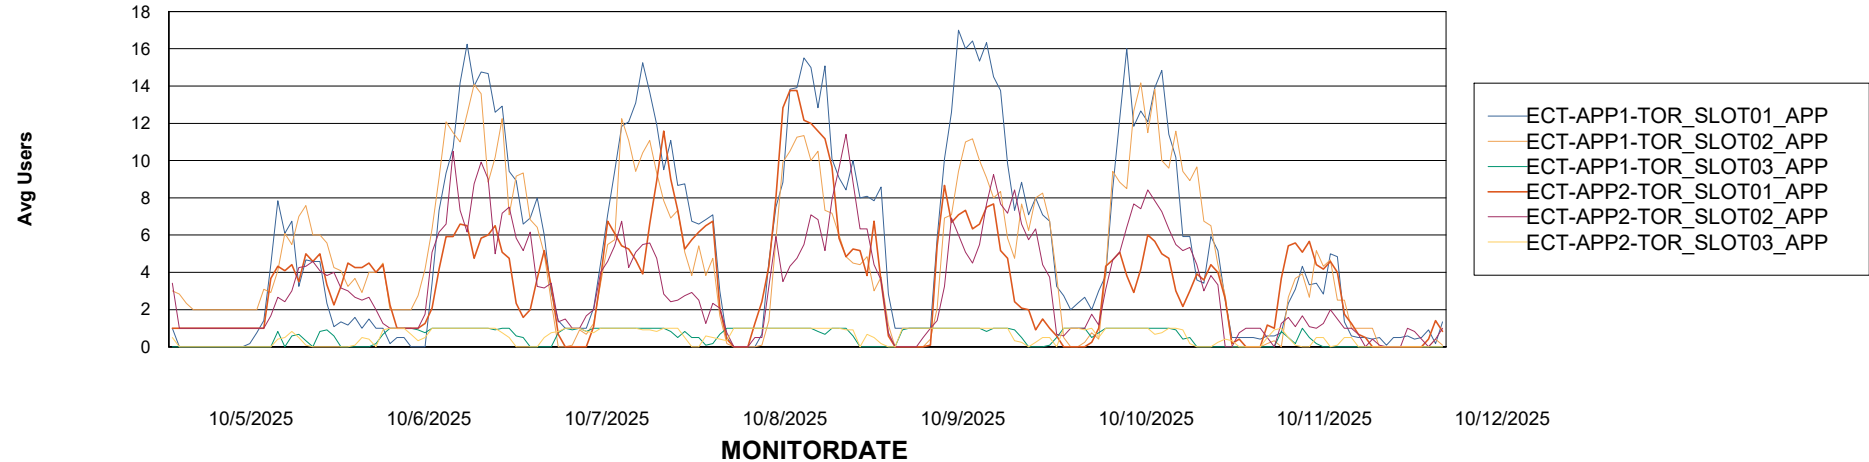

Avg users per day per ABS server