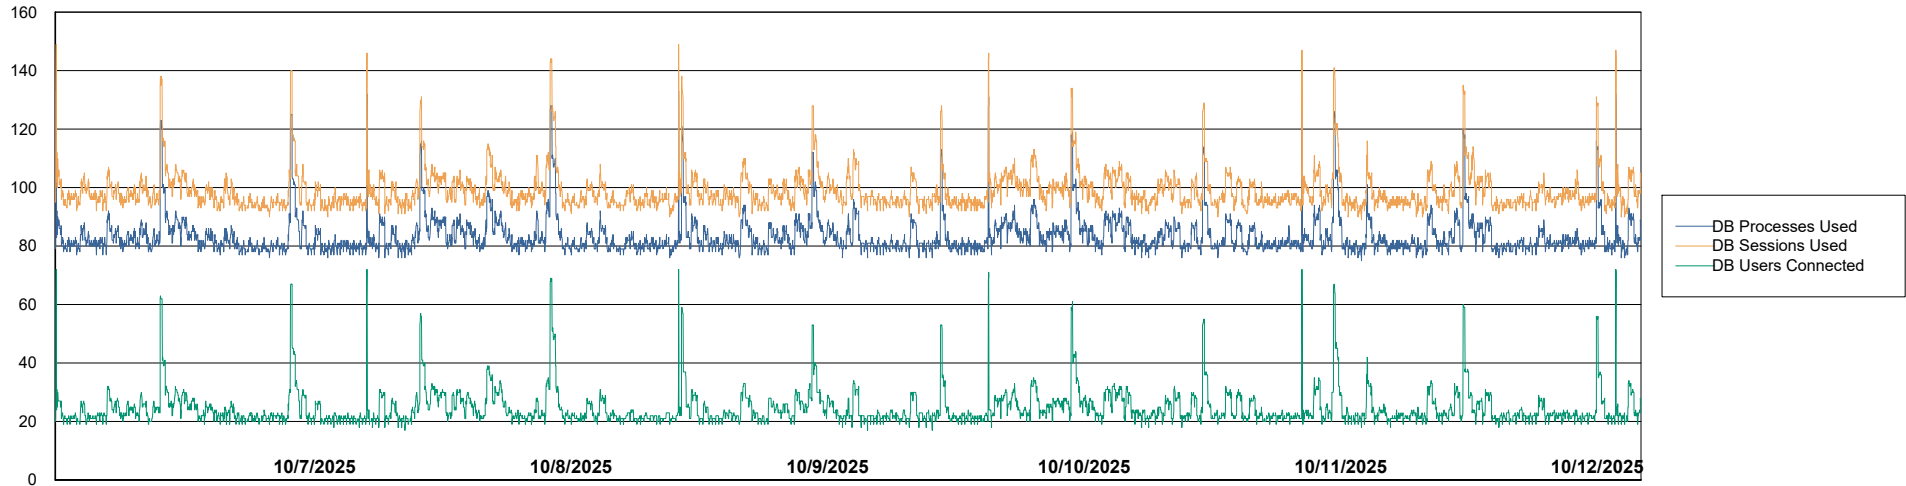

Database Performance ECT-BI-TOR_ABS1