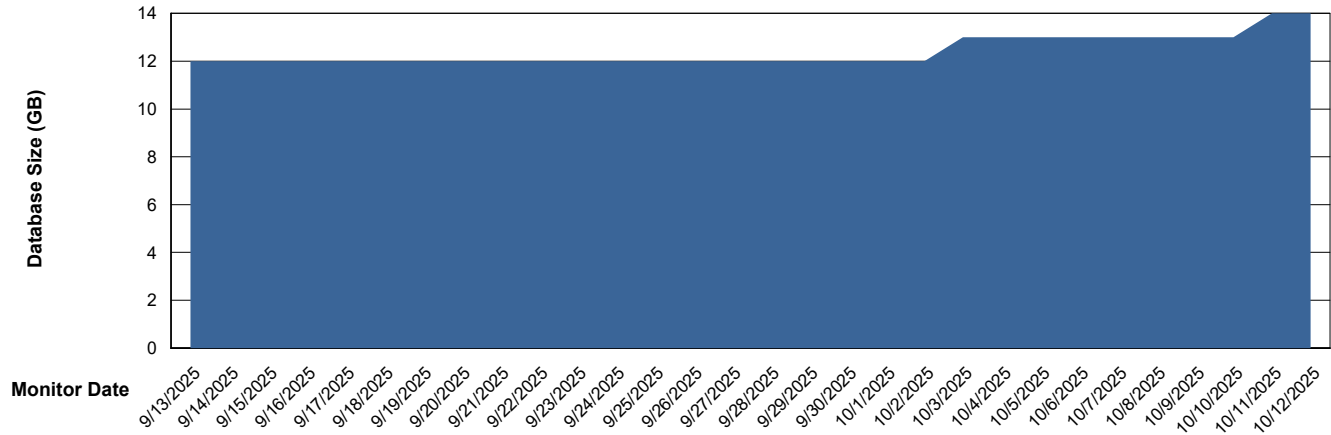

DATABASE SIZE ECT-BI-TOR_ABS1

Database growth over last month