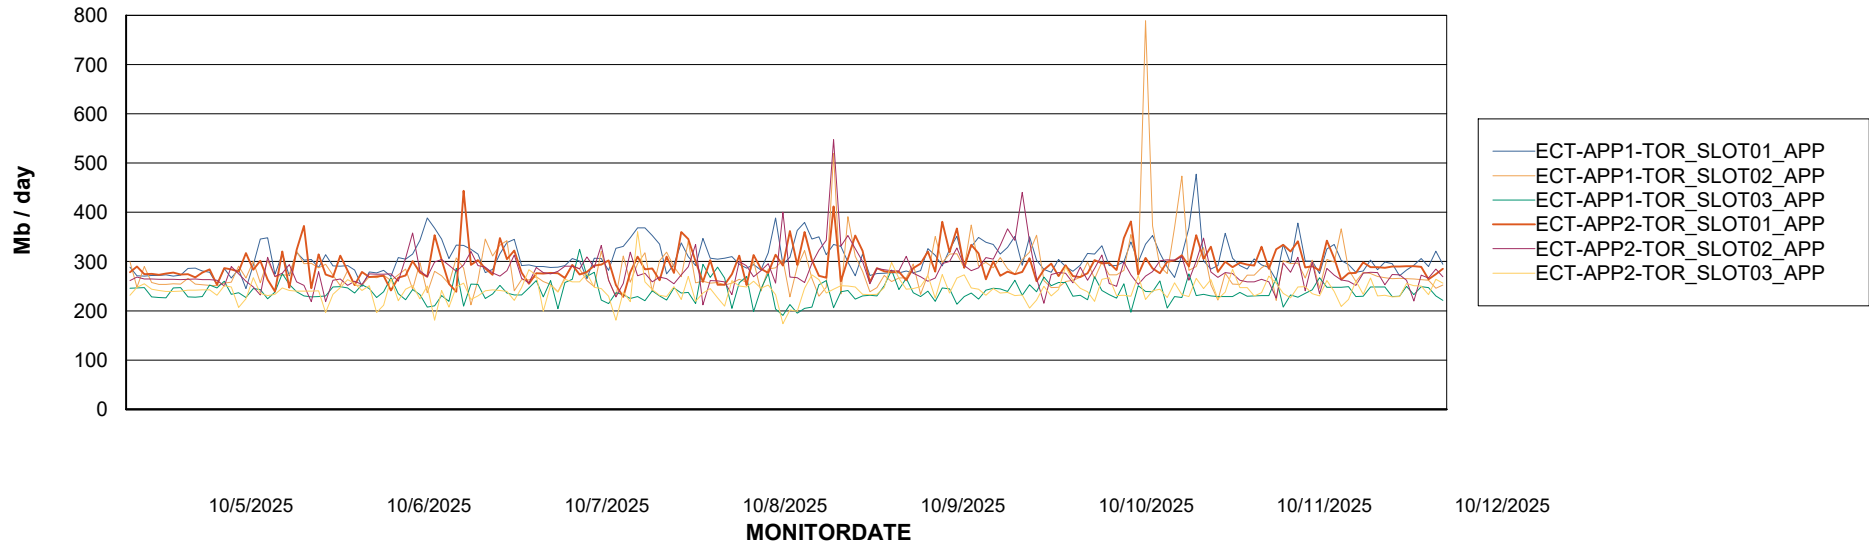

Standby Database Health ECT OCI TOR Production

Recovery lag for last 7 days

Weekly SLA Customer Report

Customer ECT OCI TOR Production
Database ID 219

ABSSolute Application Server Services

Avg memory used per ABS Server Service