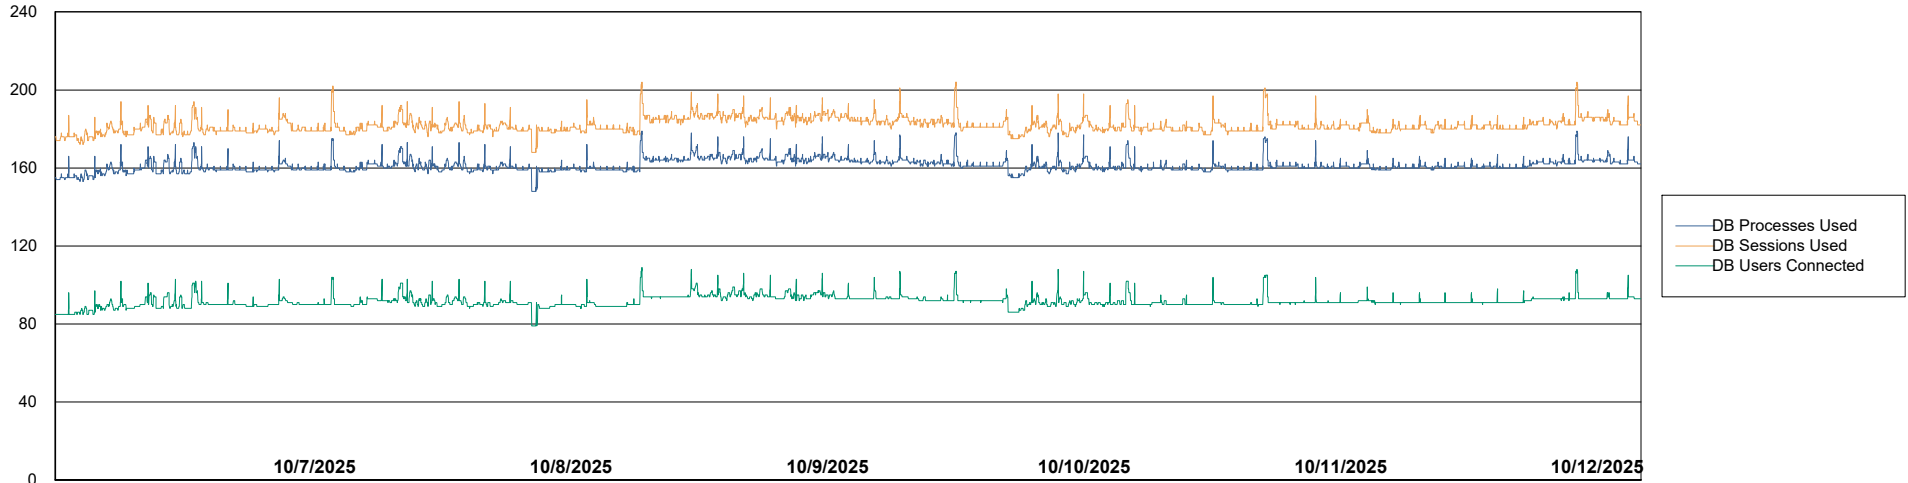

Weekly SLA Customer Report

Customer ECT OCI TOR Production
Database ID 219

Database Performance ECT-BI-TOR_ABS1

Weekly SLA Customer Report

Customer ECT OCI TOR Production
Database ID 219

Database Performance ECT-DBS1-TOR_PROD_ABS1