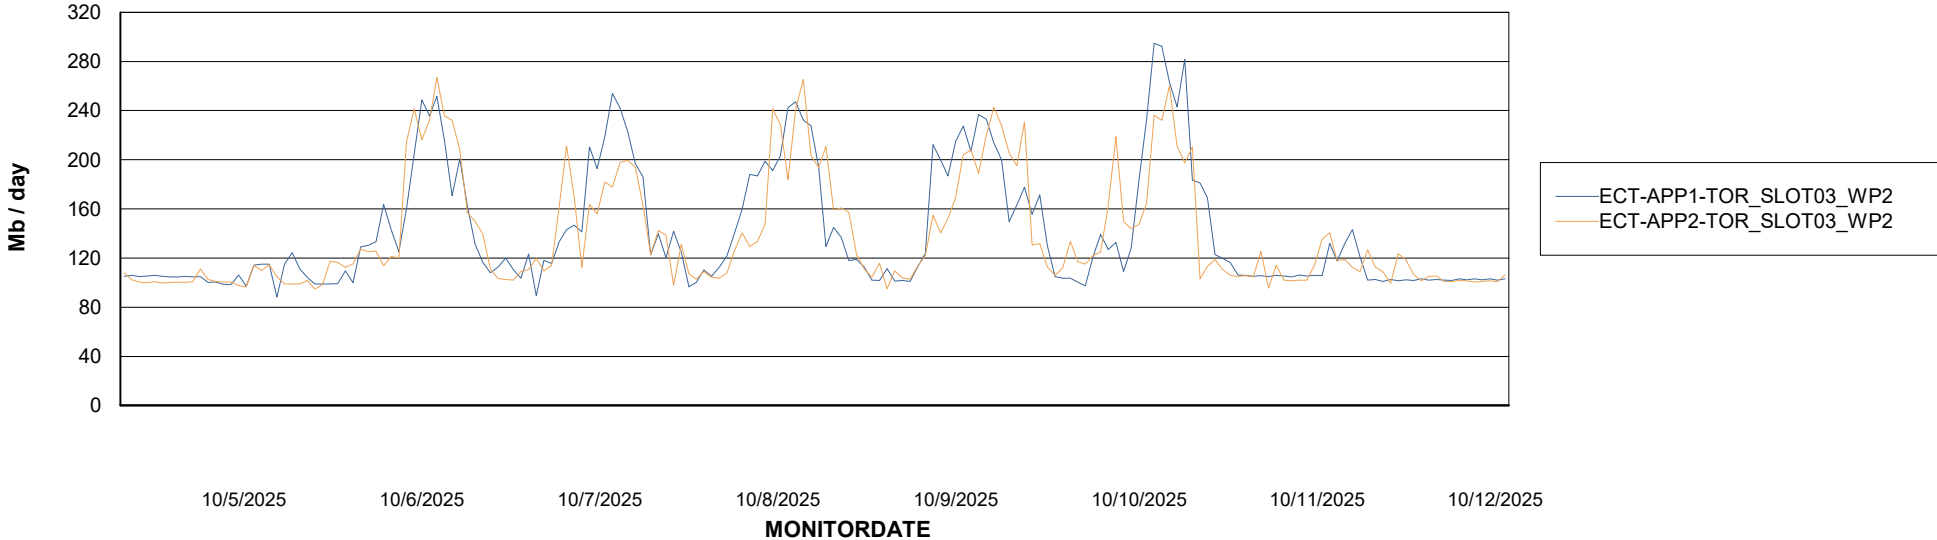

ABSSolute Web Component Services

Avg memory used per ABS Web component