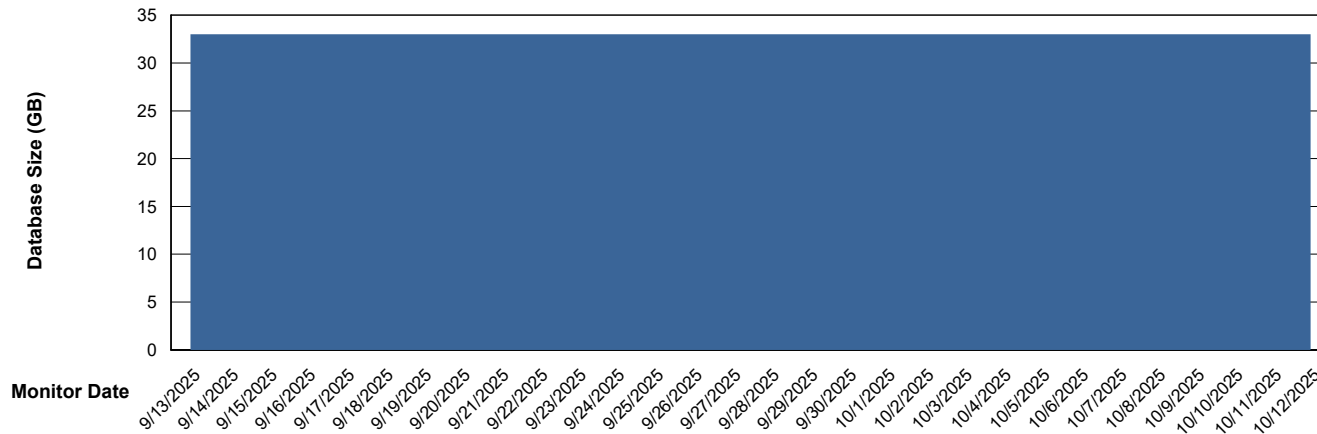

Weekly SLA Customer Report

Customer ECL_Production
Database ID 156

Database Performance ECL_PRD_ECLABS-TEST_HSBABS1

DB Processes Max 1,000

Weekly SLA Customer Report

Customer ECL_Production
Database ID 156

DATABASE SIZE ECL_PRD_ECLABS_ABS1

Database growth over last month

DATABASE SIZE ECL_PRD_ECL-ABS-BI_ABS1

Database growth over last month

Weekly SLA Customer Report

Customer ECL_Production
Database ID 156

Database Tablespace ECL_PRD_ECLABS_ABS1