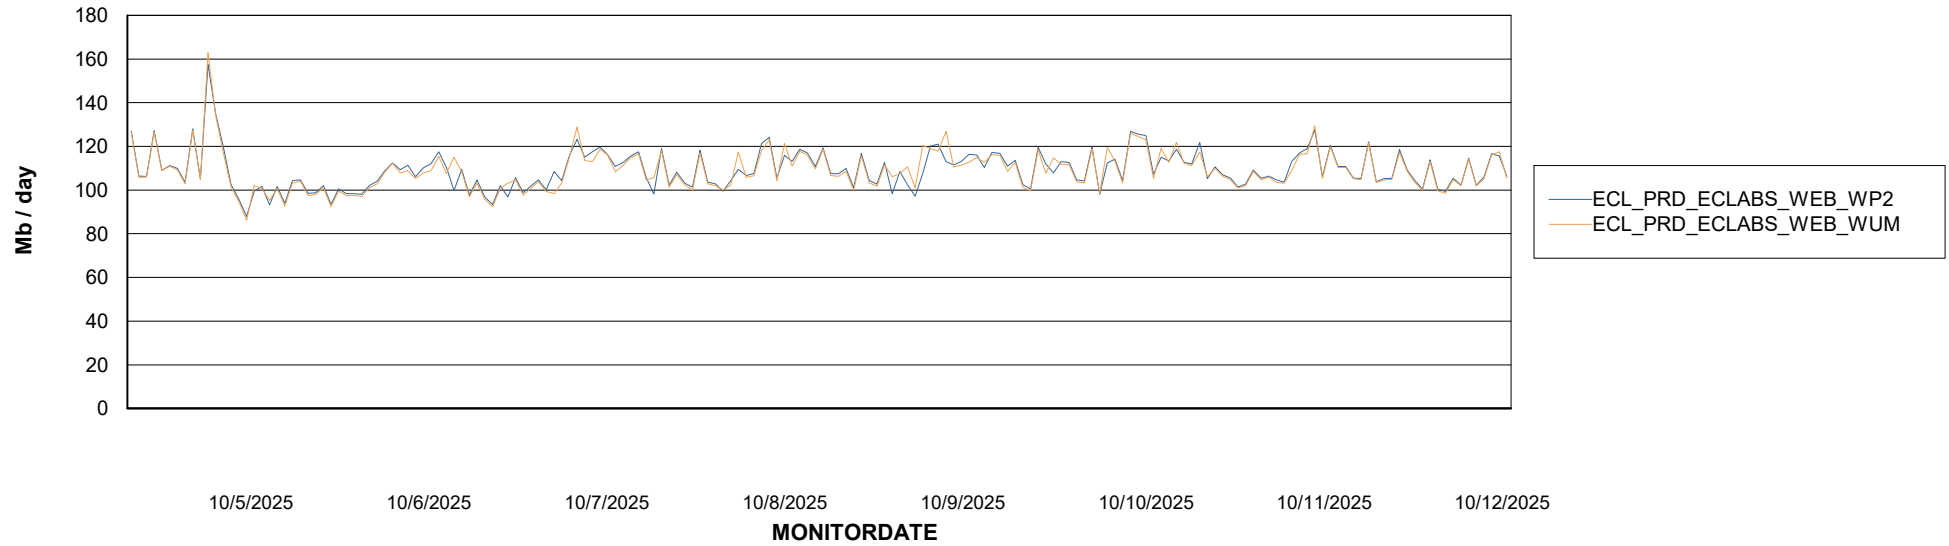

ABSSolute Web Component Services

Avg memory used per ABS Web component