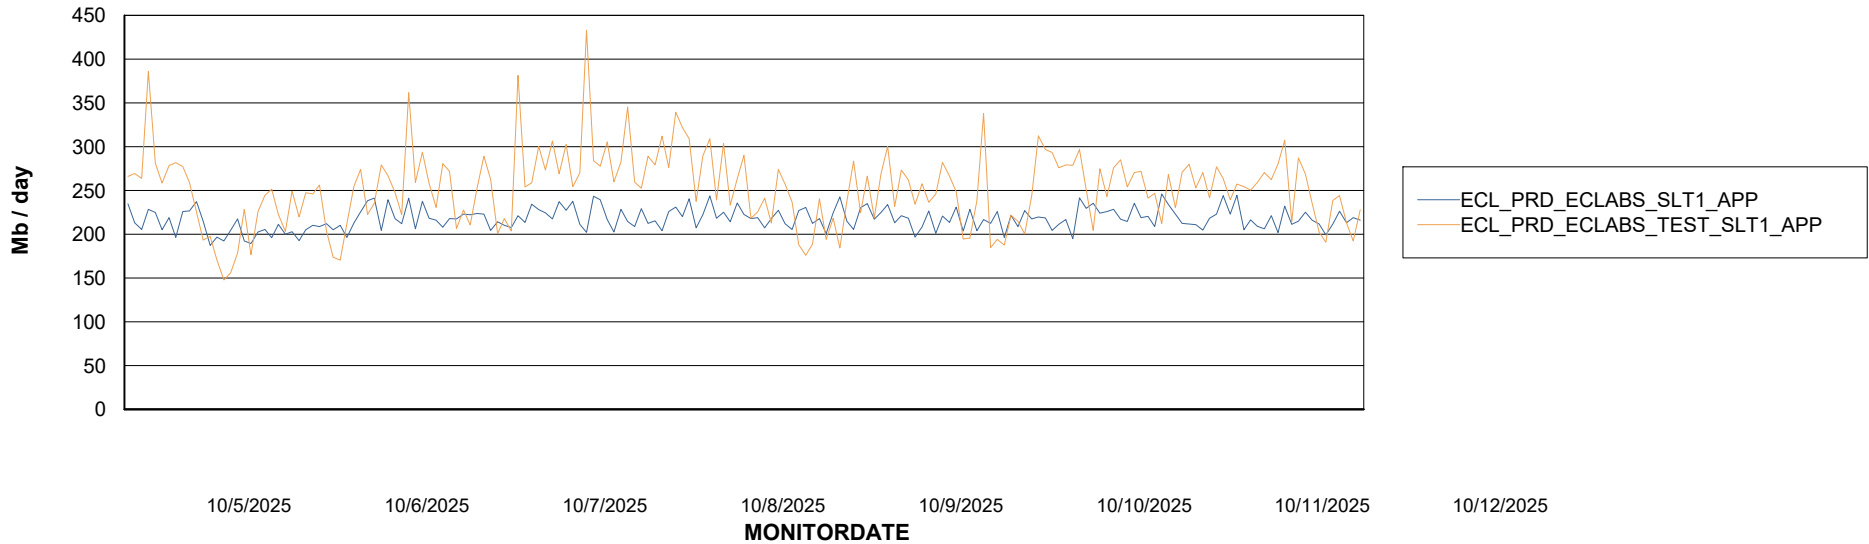

ABSSolute Application Server Services

Avg memory used per ABS Server Service