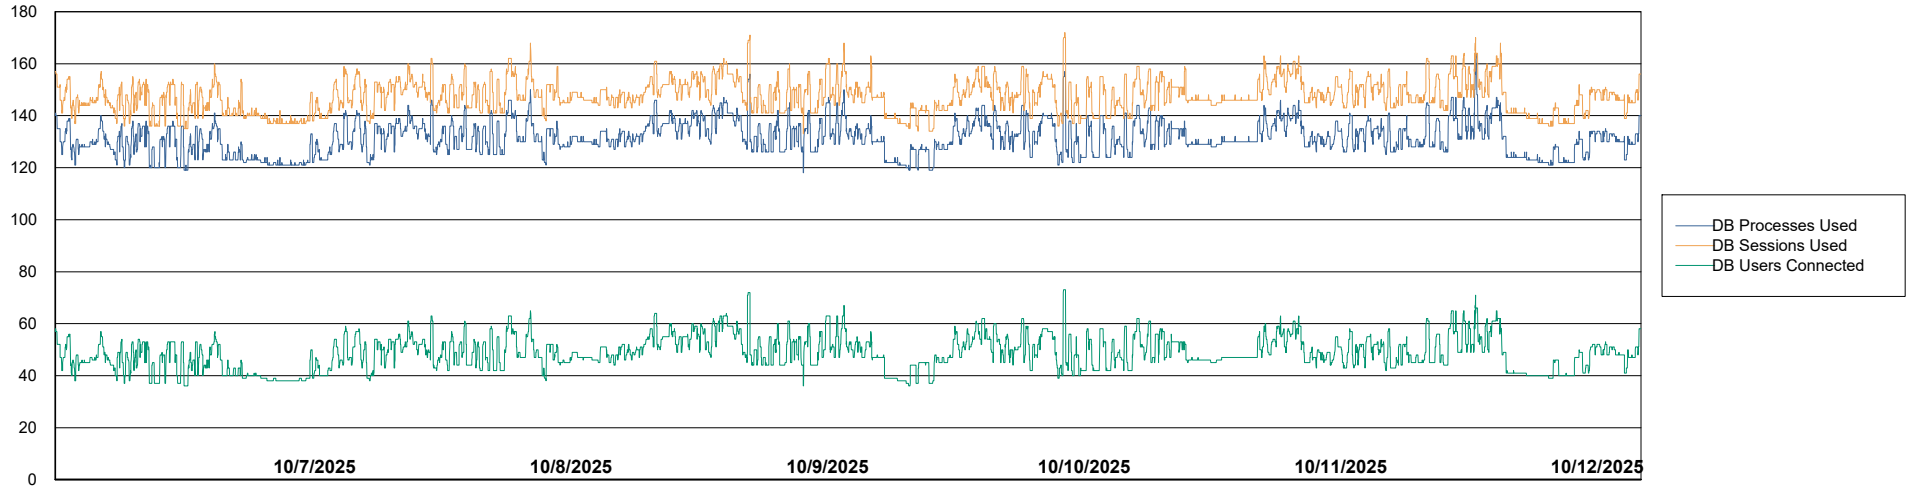

Weekly SLA Customer Report

Customer ECL_Production
Database ID 156

Database Performance ECL_PRD_ECLABS_ABS1

Weekly SLA Customer Report

Customer ECL_Production
Database ID 156

Database Performance ECL_PRD_ECL-ABS-BI_ABS1