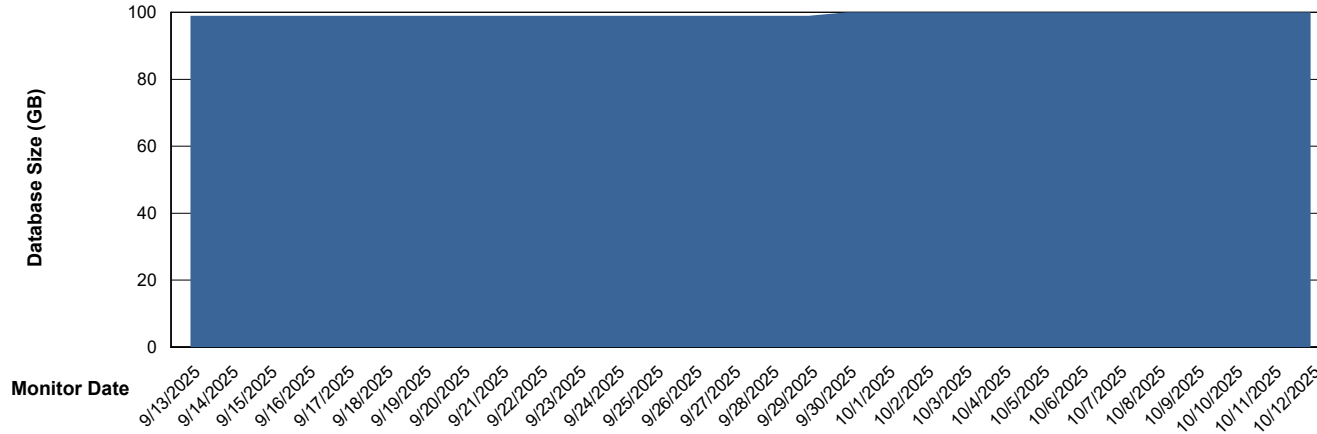

Weekly SLA Customer Report

Customer ECL_Production
Database ID 156

Database Performance ECL_PRD_ECLABS-TEST_HSBABS1

DB Processes Max 1,000

Weekly SLA Customer Report

Customer ECL_Production
Database ID 156

DATABASE SIZE ECL_PRD_ECLABS_ABS1

Database growth over last month

DATABASE SIZE ECL_PRD_ECL-ABS-BI_ABS1

Database growth over last month

Weekly SLA Customer Report

Customer ECL_Production
Database ID 156

Database Tablespace ECL_PRD_ECLABS_ABS1