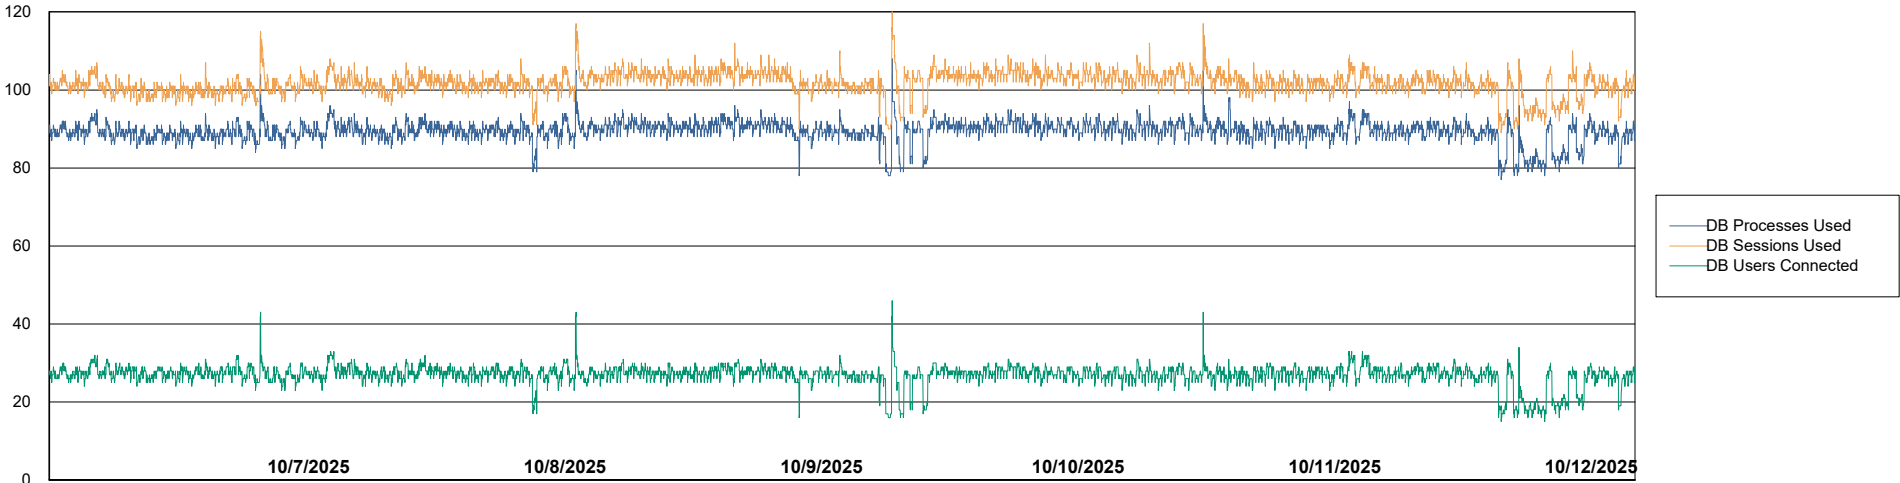

Weekly SLA Customer Report

Customer ECL_Production
Database ID 156

Database Performance ECL_PRD_ECLABS_ABS1

Weekly SLA Customer Report

Customer ECL_Production
Database ID 156

Database Performance ECL_PRD_ECL-ABS-BI_ABS1