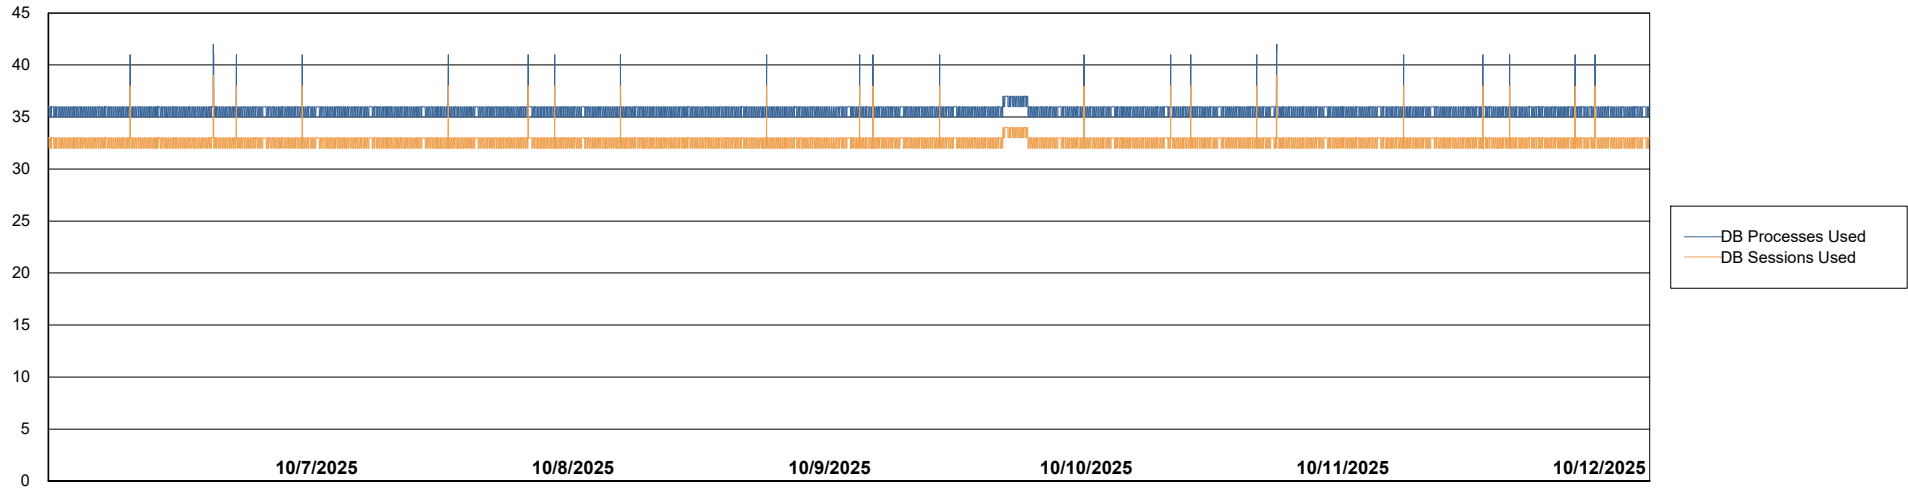

Database Performance ECL_PRD_ECLABS-TEST_HSBABS1

DB Processes Max 1,000