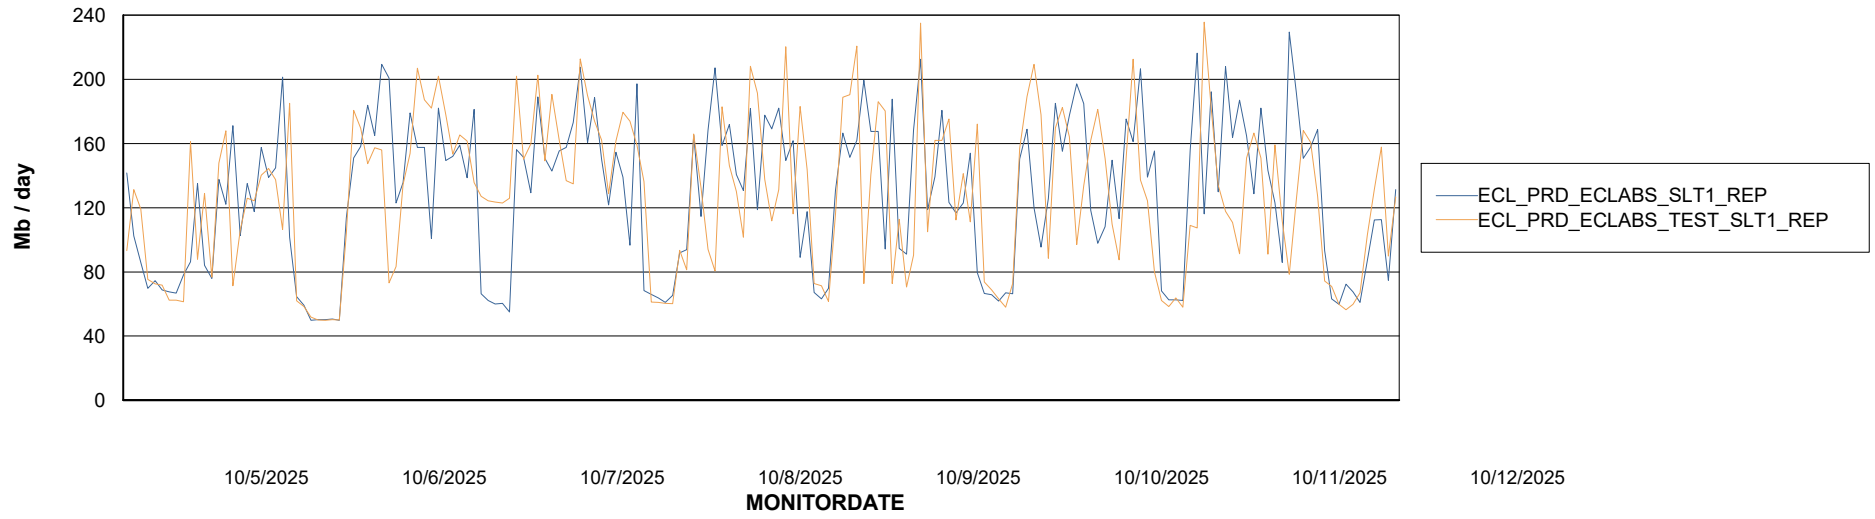

Avg memory used per ABS Server Service

Avg users per day per ABS server

Weekly SLA Customer Report

Customer ECL_Production
Database ID 156

ABSSolute Application ReportServer Services

Avg memory used per ReportServer Service