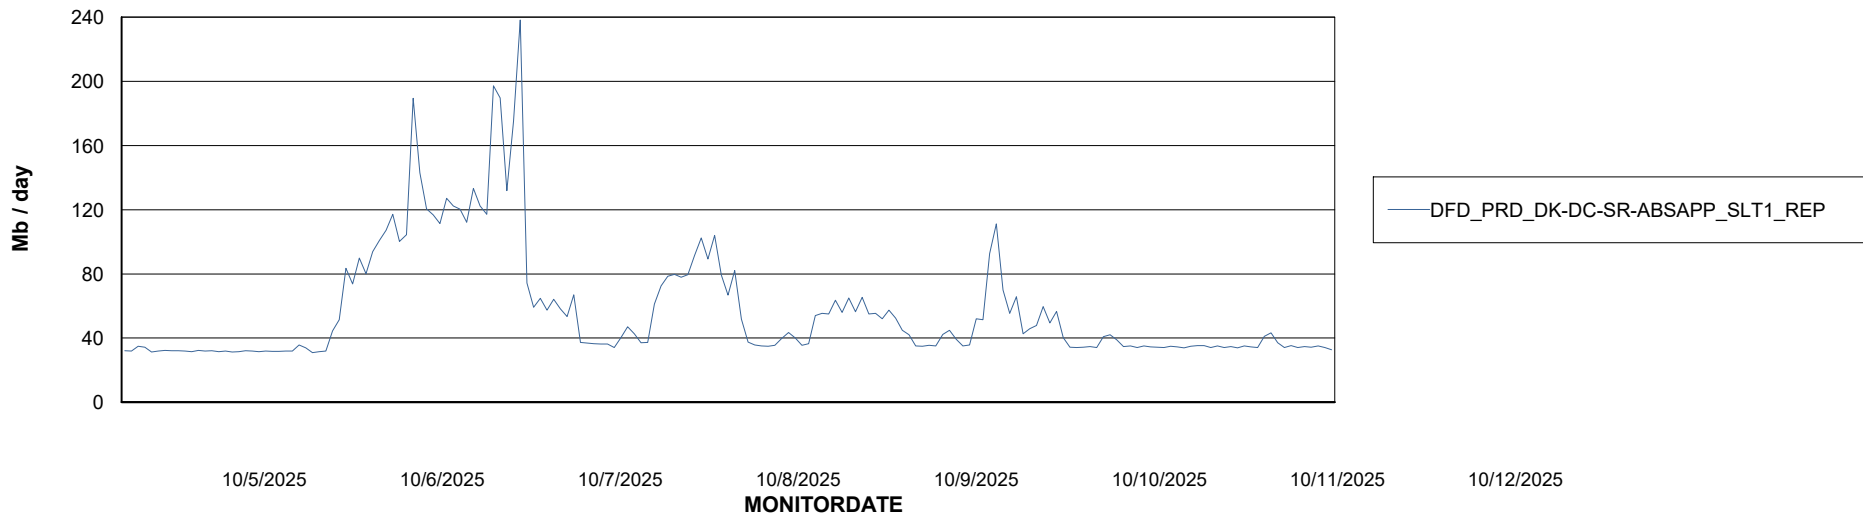

ABSSolute Application ReportServer Services

Avg memory used per ReportServer Service