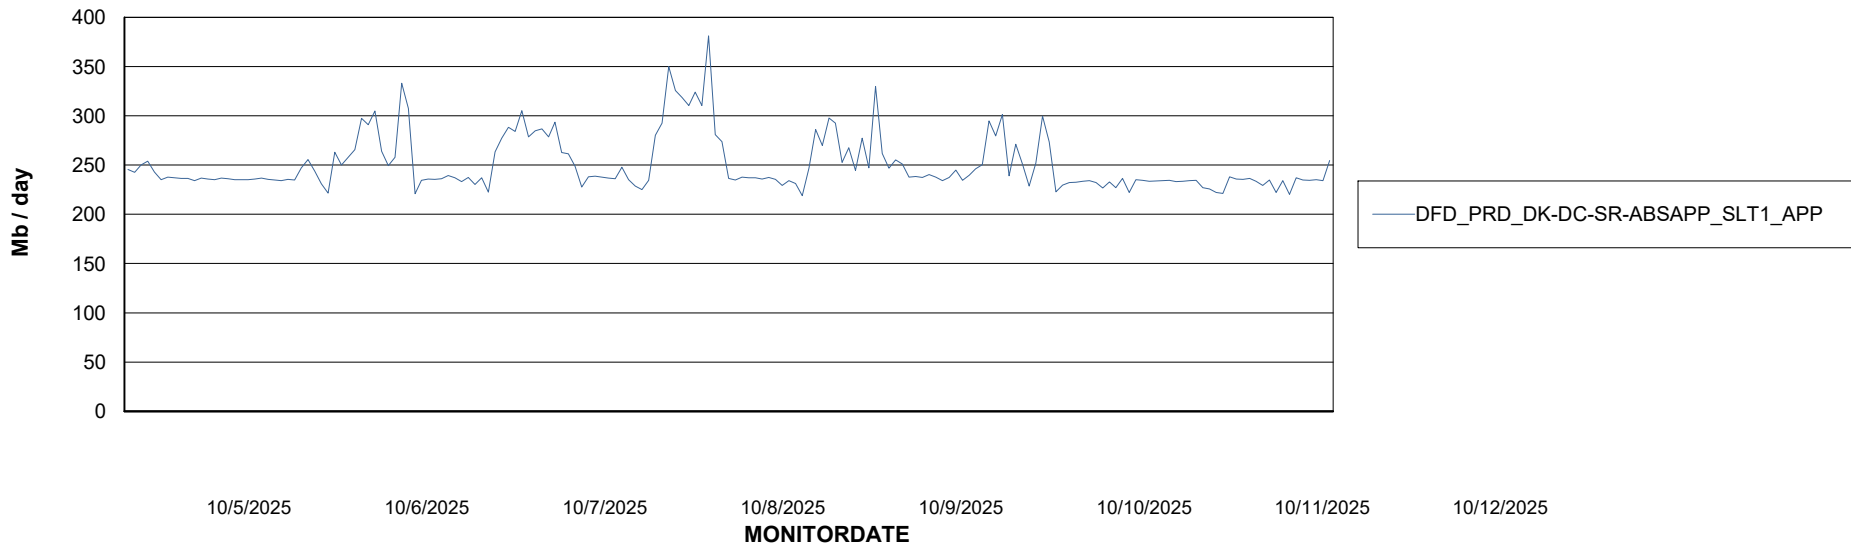

ABSSolute Application Server Services

Avg memory used per ABS Server Service