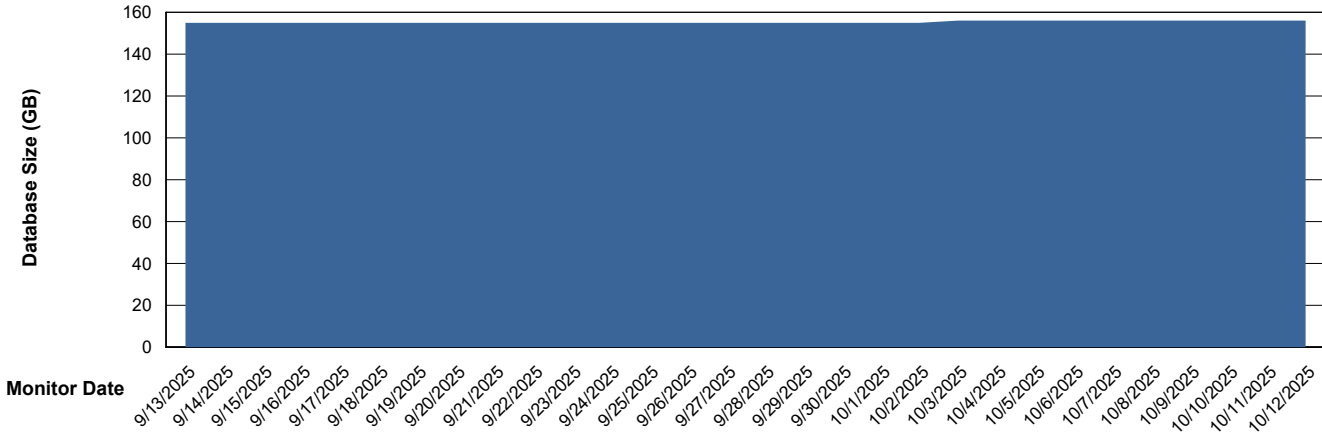

Database growth over last month

Database Tablespace DFD_PRD_DK-DC-SR-ABSDB_ABS1

Date	Tablespace Name	Filesize (Gb)	Usedsize (Gb)	Percentage free
10/12/2025	ABSDATA	101	46	55
	INDX	136	102	25
10/11/2025	ABSDATA	101	46	55
	INDX	136	102	25
10/10/2025	ABSDATA	101	46	55
	INDX	136	102	25
10/9/2025	ABSDATA	101	46	55
	INDX	136	102	25
10/8/2025	ABSDATA	101	46	55
	INDX	136	102	25
10/7/2025	ABSDATA	101	46	55
	INDX	136	102	25
10/6/2025	ABSDATA	101	46	55
	INDX	136	102	25