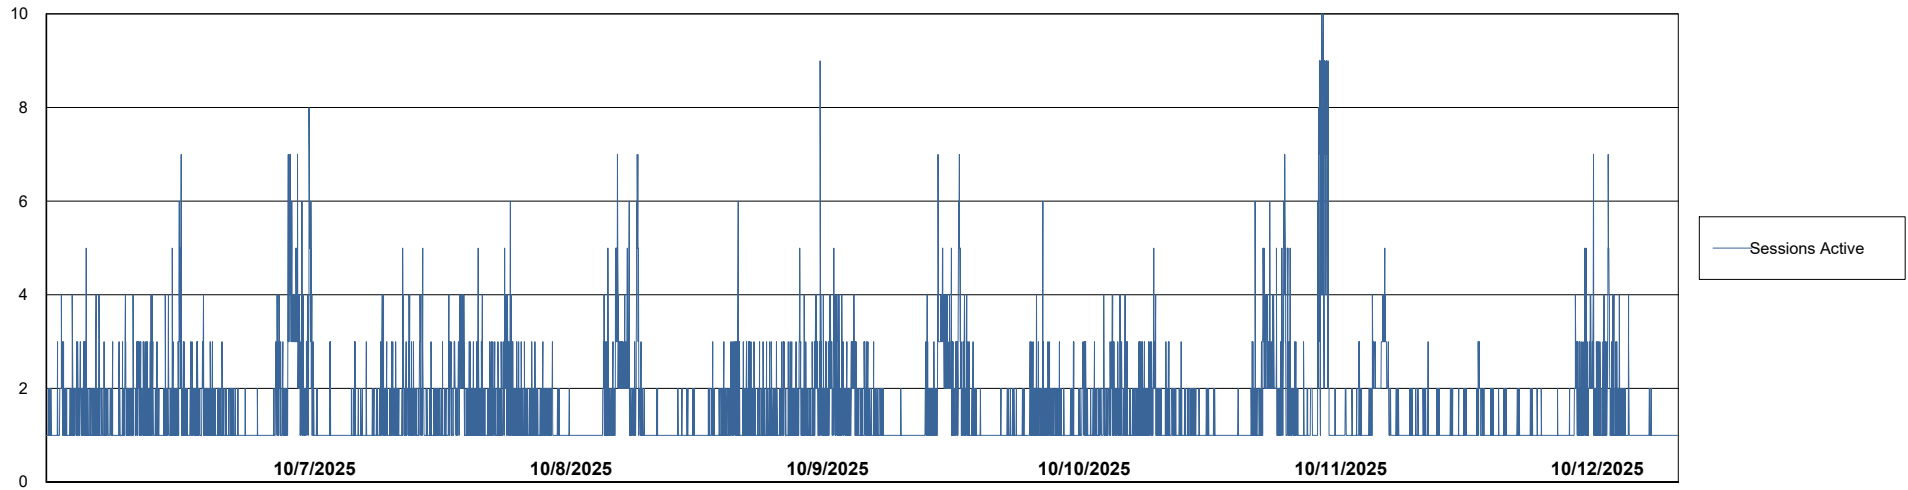

Database Performance CUS_PRD_ABSDB1_ABS1