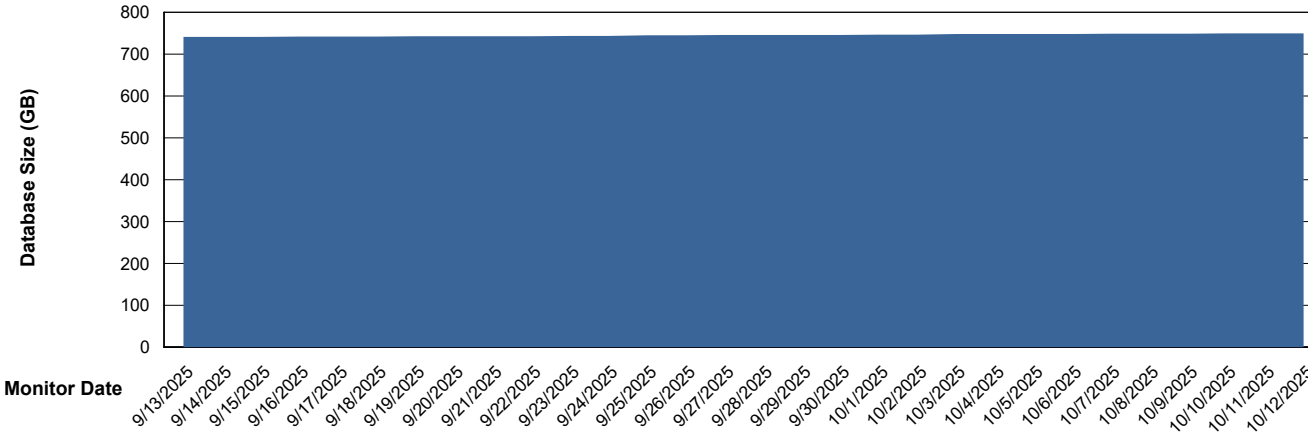

Database growth over last month

Database Tablespace CUS_PRD_ABSDB1_ABS1

Date	Tablespace Name	Filesize (Gb)	Usedsize (Gb)	Percentage free
10/12/2025	ABSDATA	324	272	16
	INDX	556	462	17
10/11/2025	ABSDATA	324	272	16
	INDX	556	462	17
10/10/2025	ABSDATA	324	272	16
	INDX	556	462	17
10/9/2025	ABSDATA	324	272	16
	INDX	556	462	17
10/8/2025	ABSDATA	324	271	16
	INDX	556	462	17
10/7/2025	ABSDATA	324	271	16
	INDX	556	461	17
10/6/2025	ABSDATA	324	271	16
	INDX	556	461	17