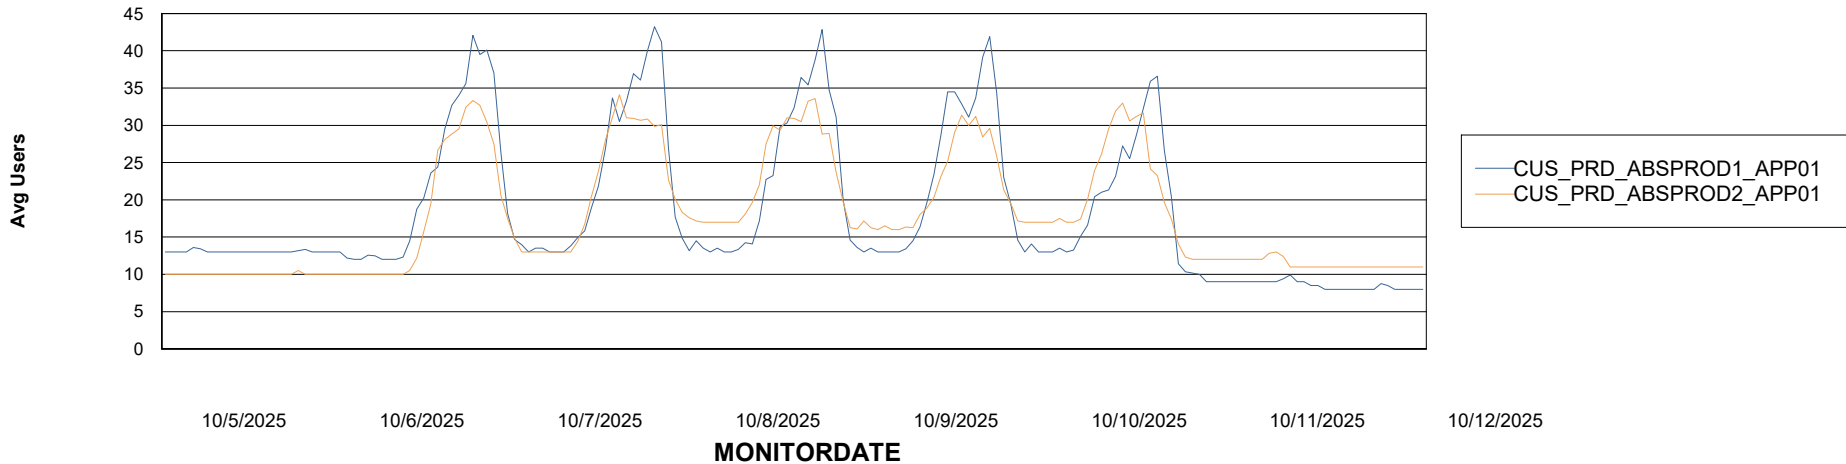

Avg users per day per ABS server