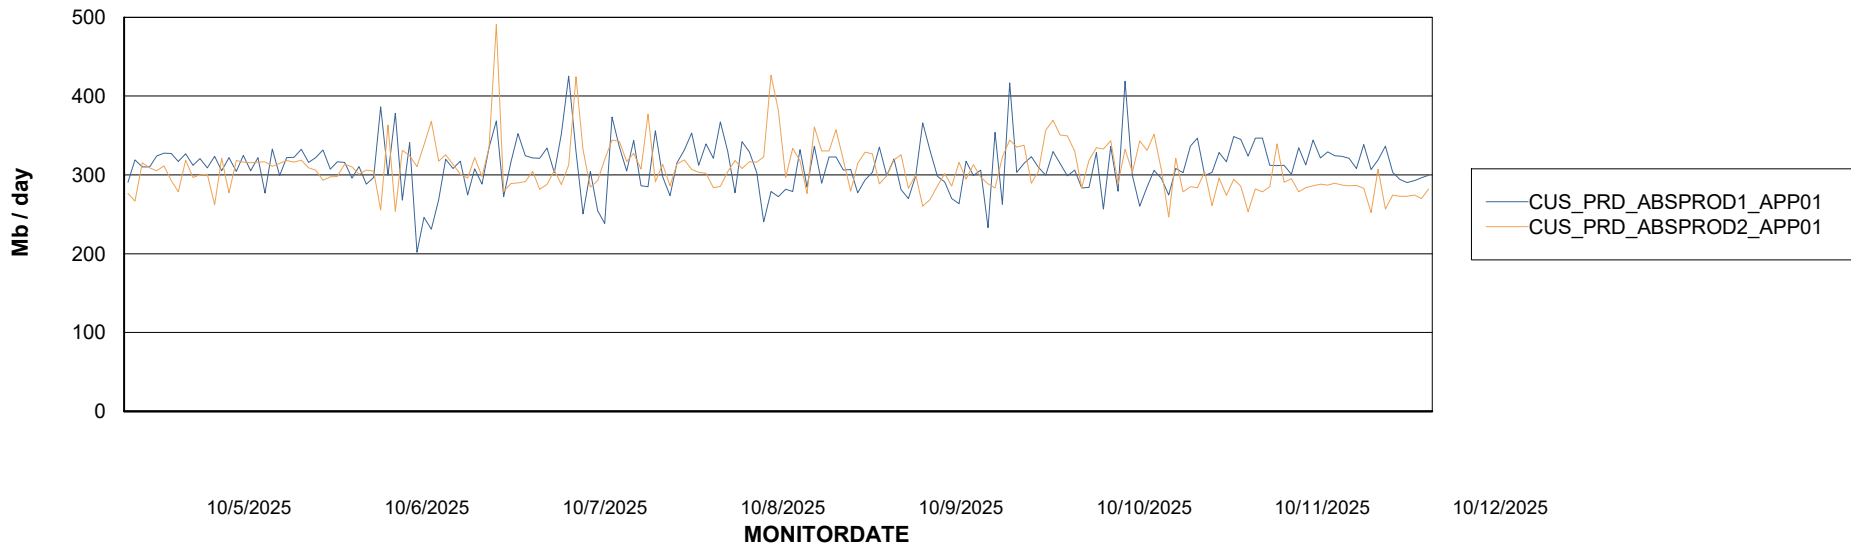

ABSSolute Application Server Services

Avg memory used per ABS Server Service