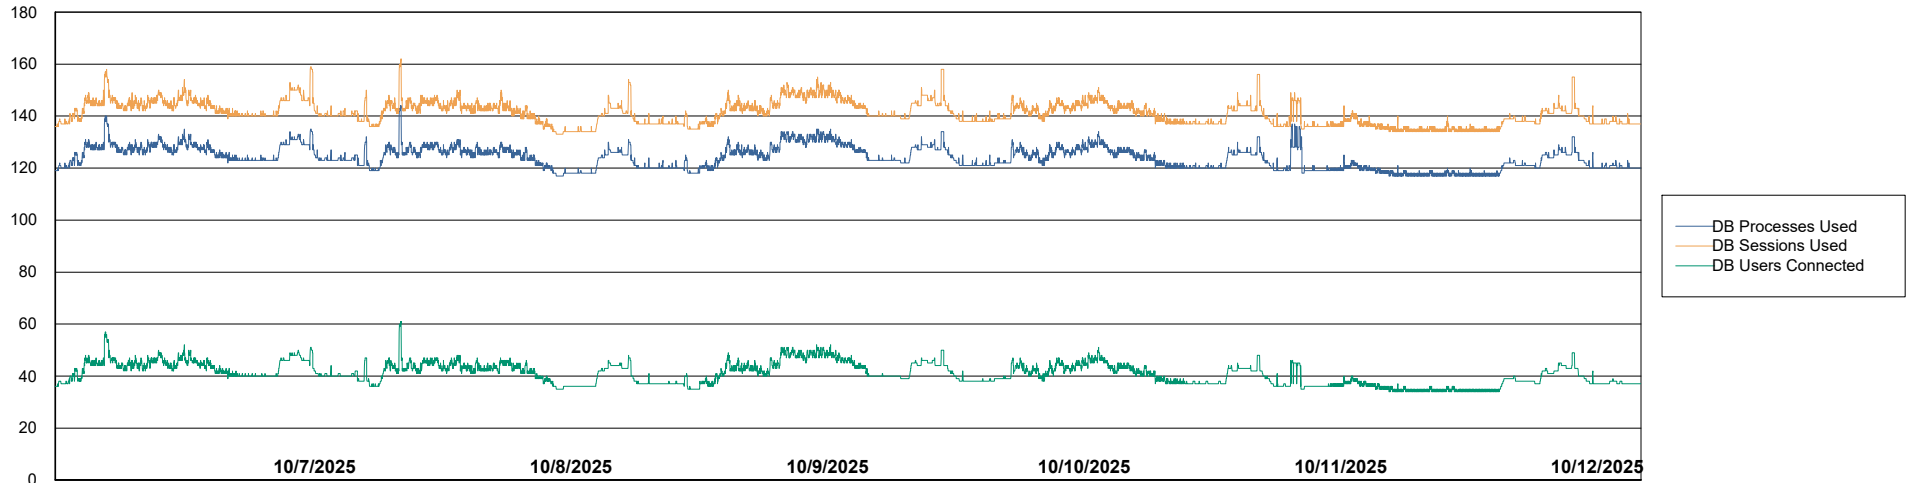

Database Performance CUS_PRD_ABSDB1_ABS1