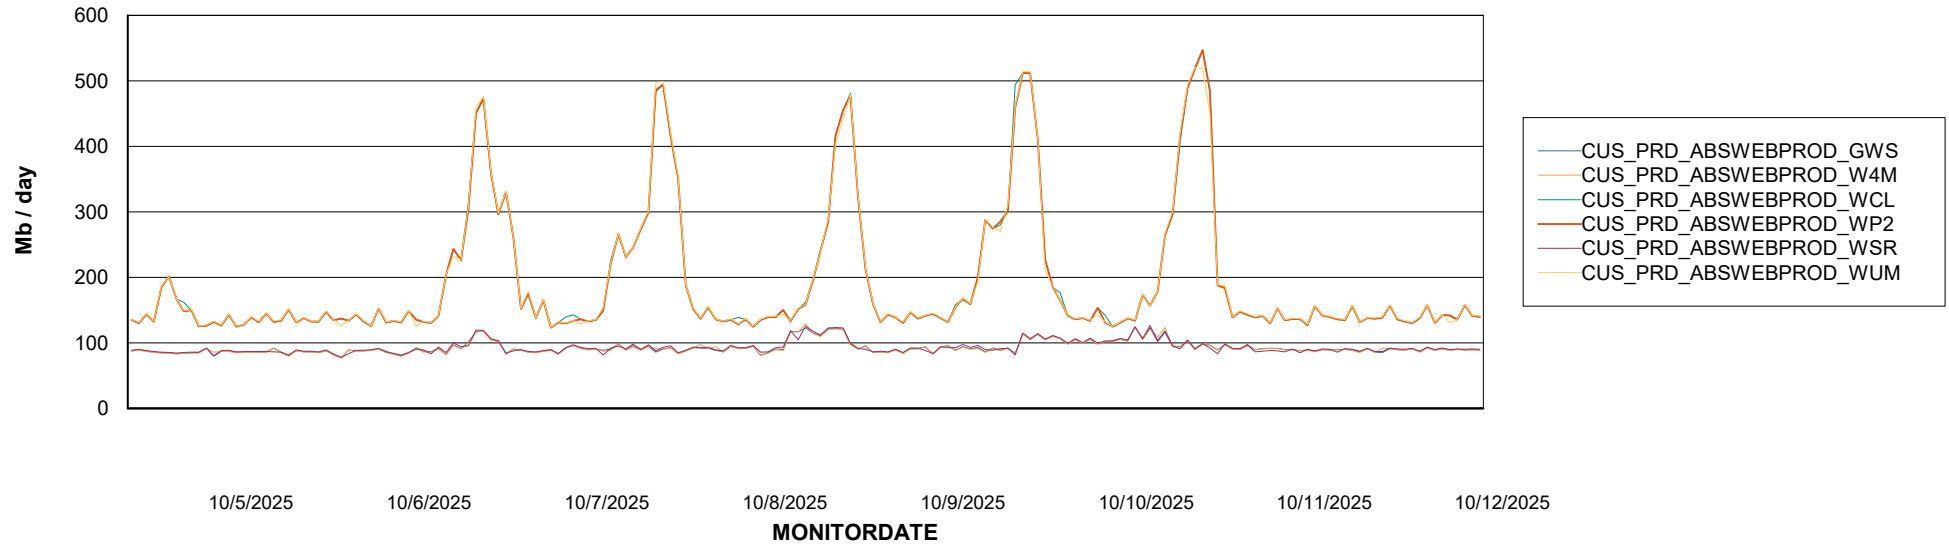

ABSSolute Web Component Services

Avg memory used per ABS Web component