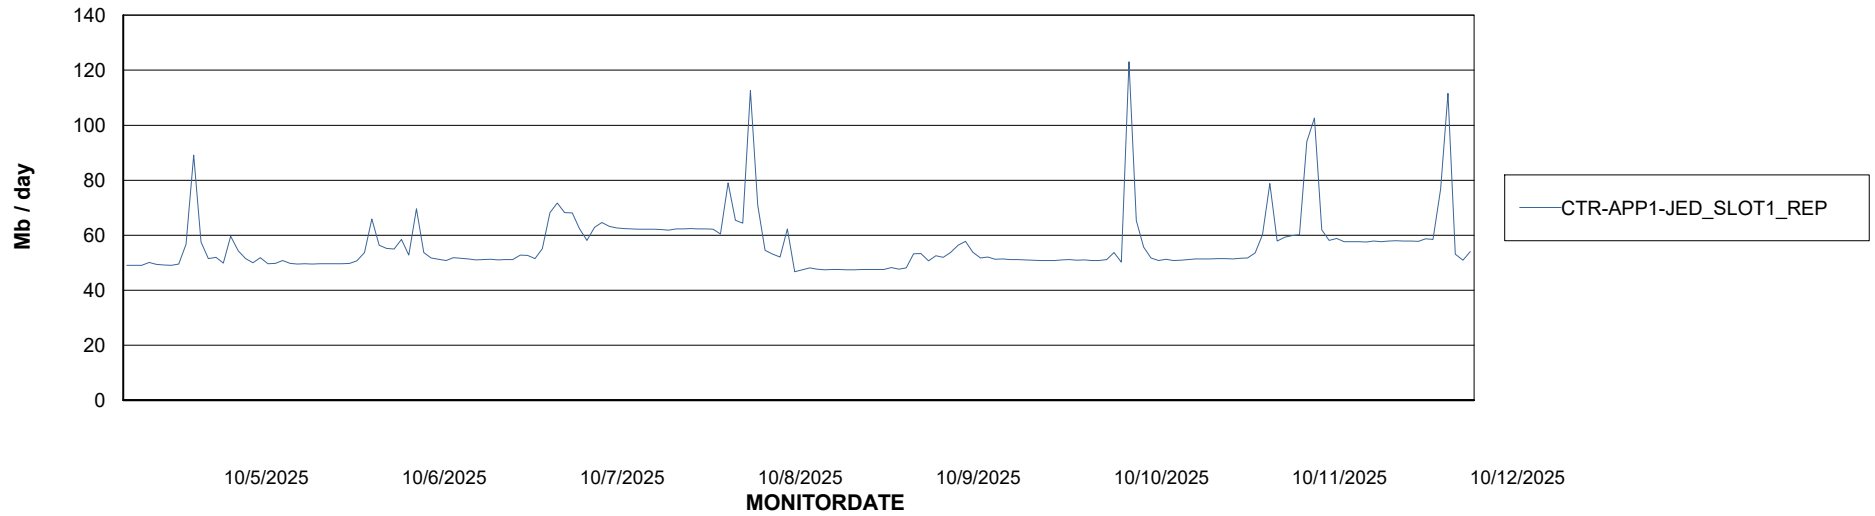

ABSSolute Application ReportServer Services

Avg memory used per ReportServer Service