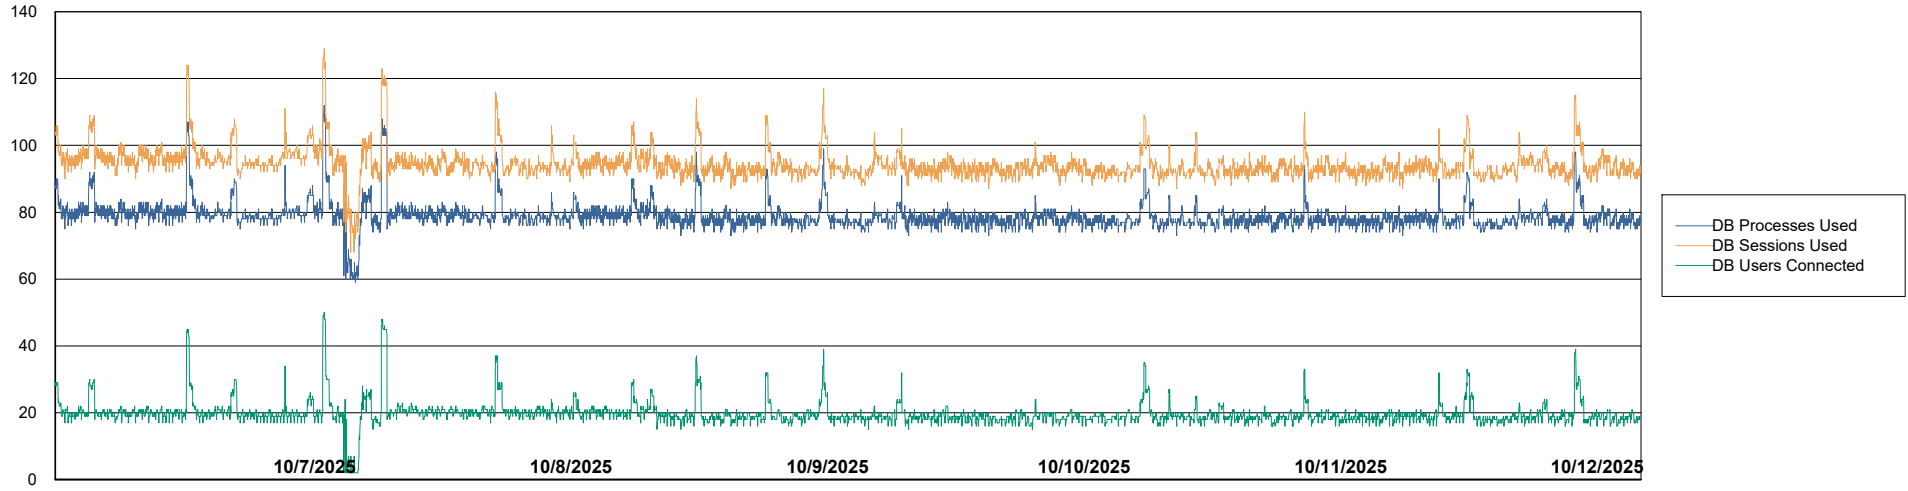

Database Performance CTR-BI-JED_ABS1