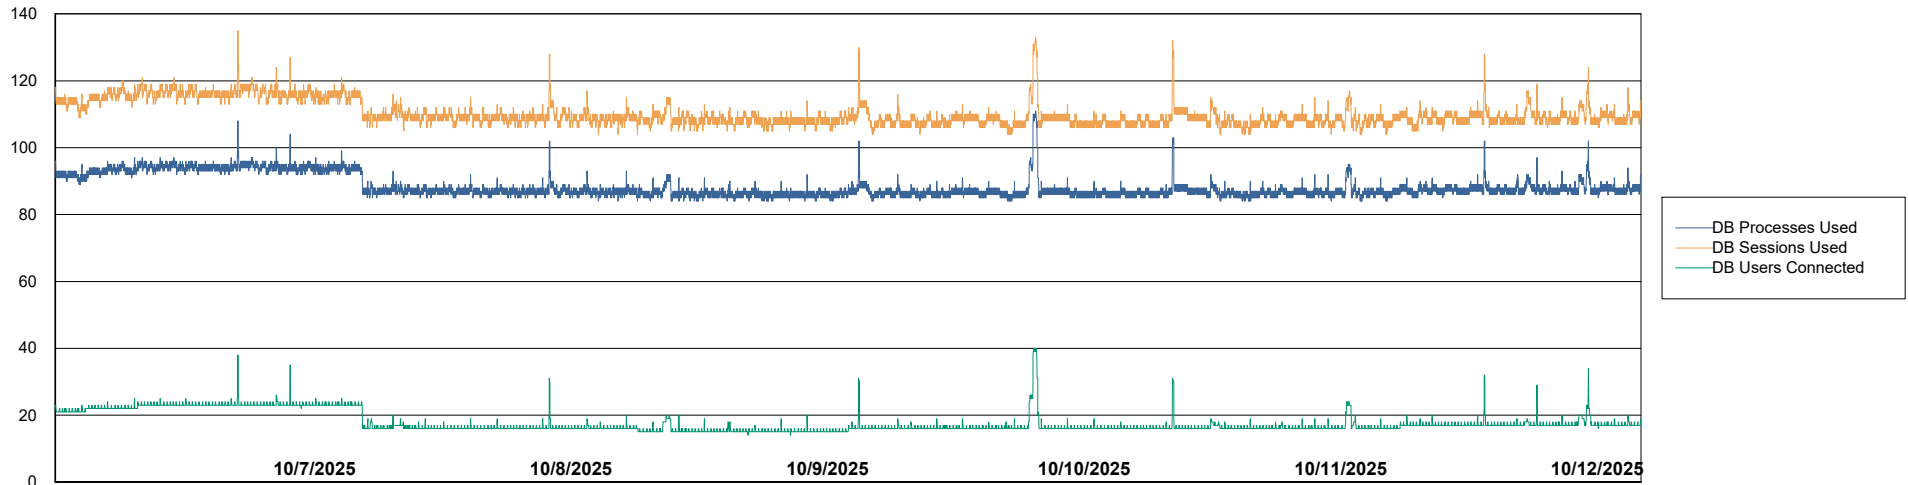

Database Performance CTR-DBS1-JED_PROD_ABS1