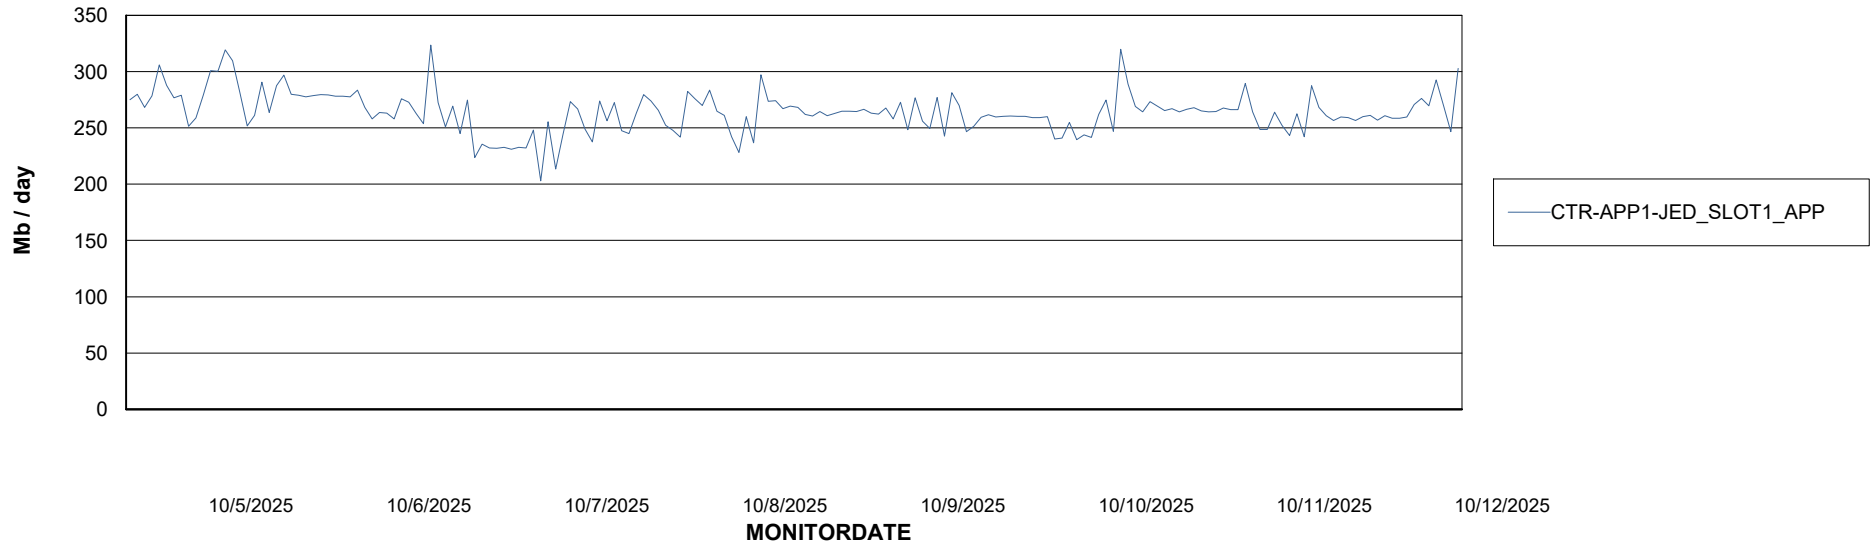

ABSSolute Application Server Services

Avg memory used per ABS Server Service