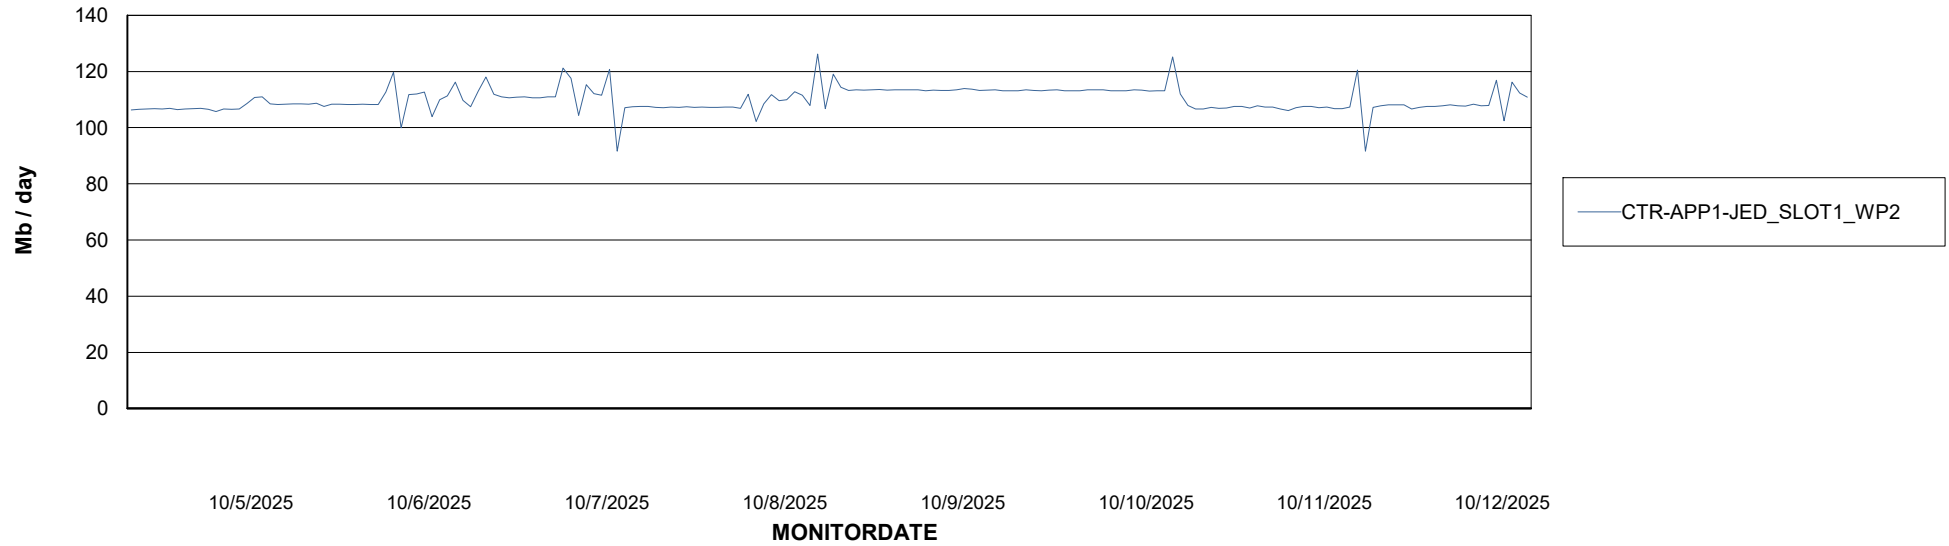

ABSSolute Web Component Services

Avg memory used per ABS Web component