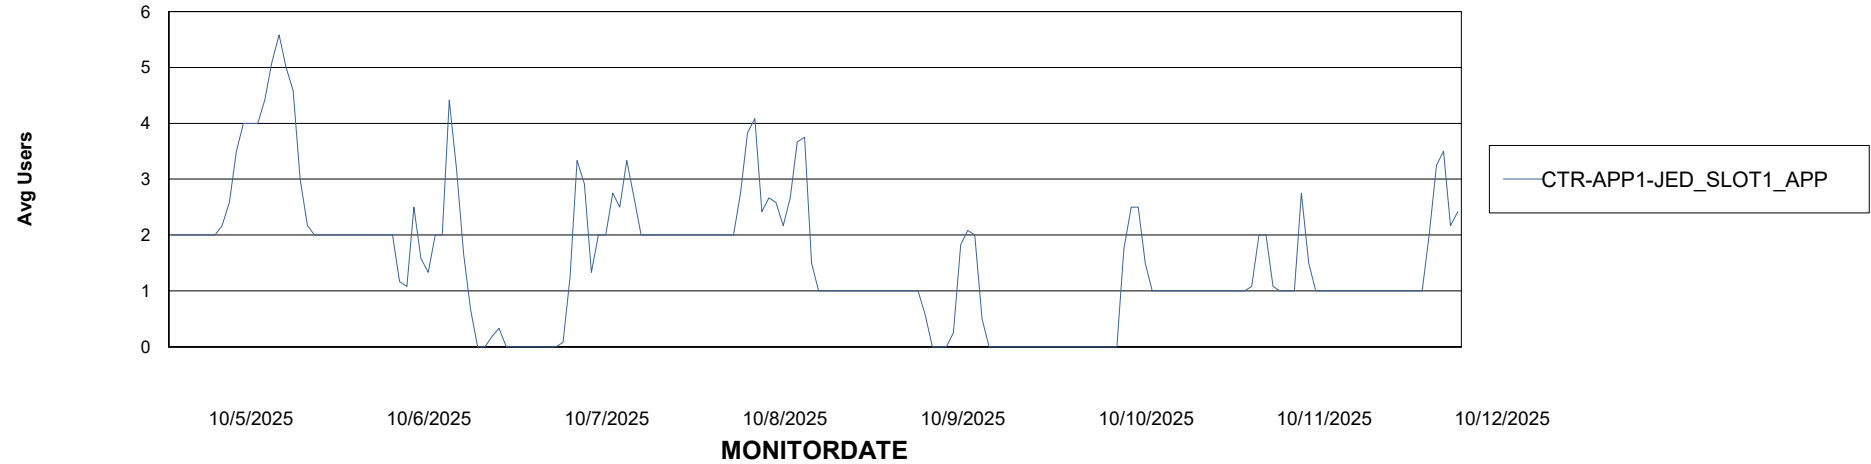

Avg users per day per ABS server