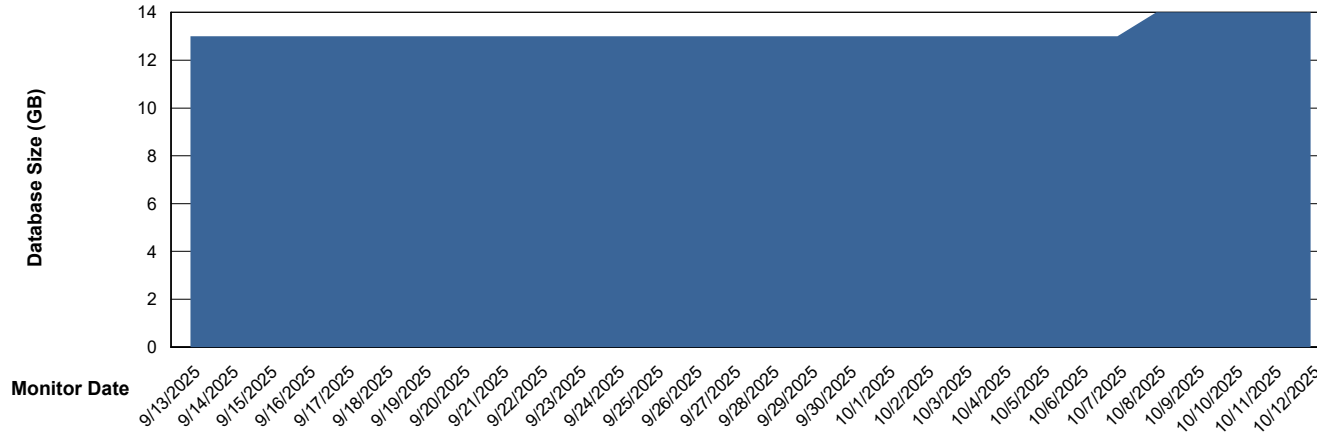

DATABASE SIZE CTR-BI-JED_ABS1

Database growth over last month