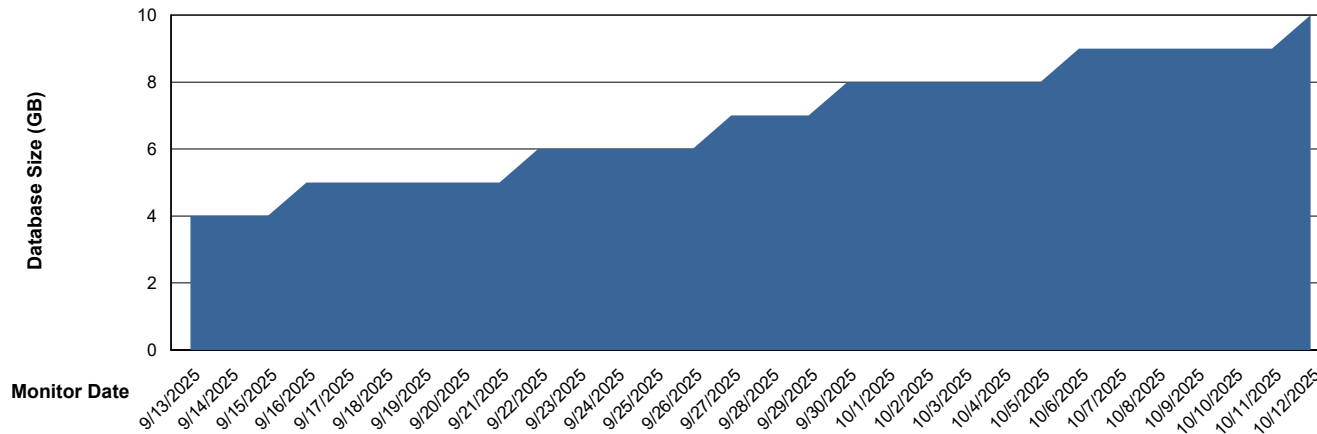

# Weekly SLA Customer Report

Customer CTR OCI JED Production  
 Database ID 207

DATABASE SIZE CTR-BI-JED\_ABS1

Database growth over last month

DATABASE SIZE CTR-DBS1-JED\_PROD\_ABS1

Database growth over last month