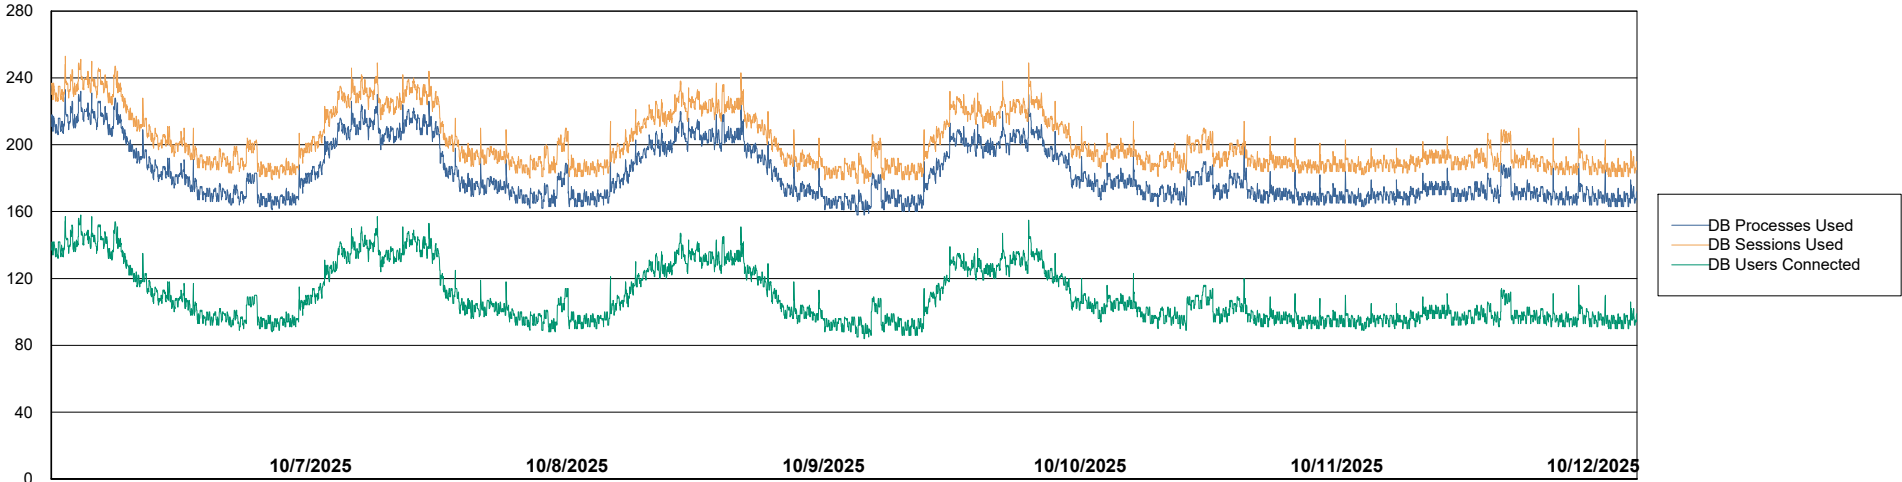

Weekly SLA Customer Report

Customer: CLB OCI AMS Production
Database ID: 196

Database Performance: CLB-BI2-AMS_ABS1_DB

Weekly SLA Customer Report

Customer: CLB OCI AMS Production
Database ID: 196

Database Performance: CLB-DBS1-AMS_PROD_ABS1