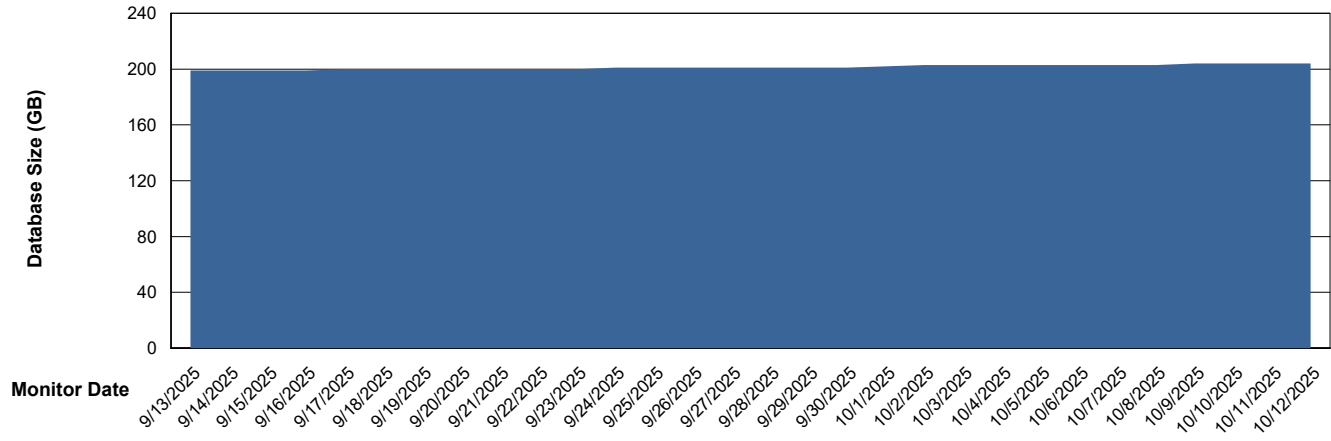

Weekly SLA Customer Report

Customer CLB OCI AMS Production
Database ID 196

Database Performance CLB-DBS2-AMS_PROD_HSBABS1

DB Processes Max 1,000
DB Processes Max 0
DB Processes Max 4

Weekly SLA Customer Report

Customer CLB OCI AMS Production
Database ID 196

DATABASE SIZE CLB-BI2-AMS_ABS1_DB

Database growth over last month

DATABASE SIZE CLB-DBS1-AMS_PROD_ABS1

Database growth over last month

Weekly SLA Customer Report