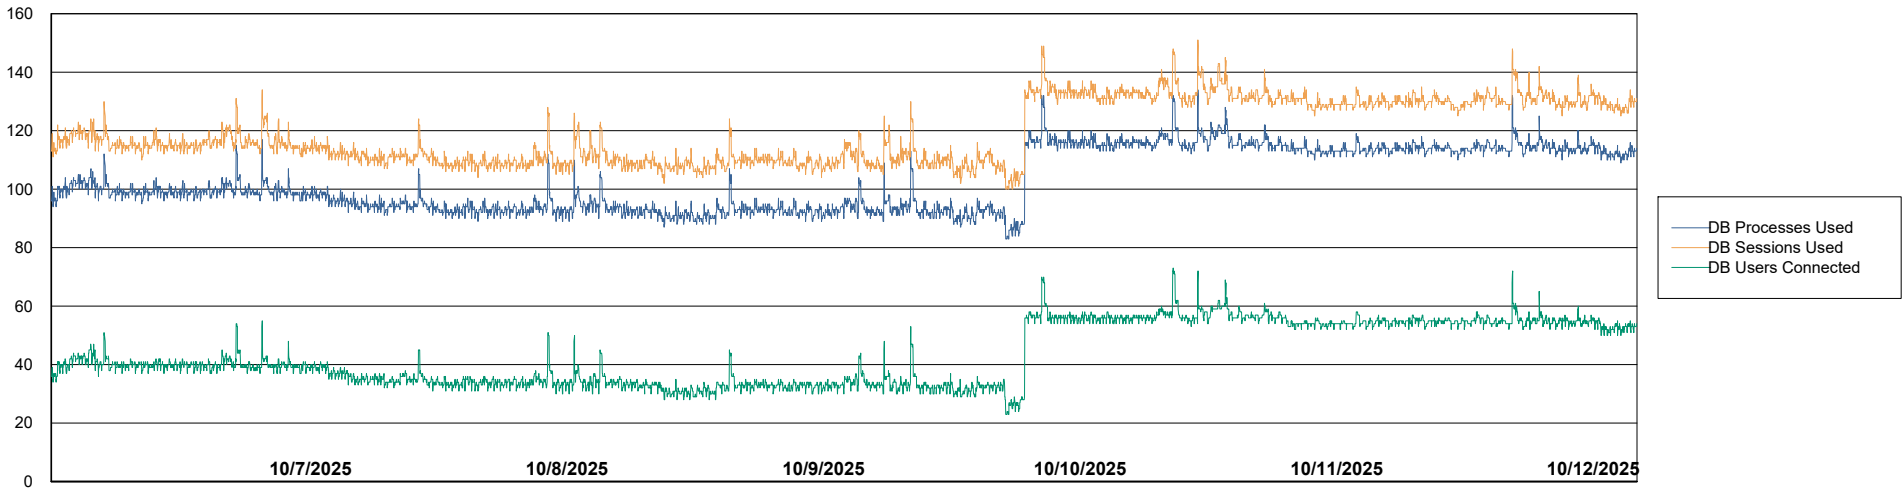

Database Performance: CLB-BI2-AMS_ABS1_DB