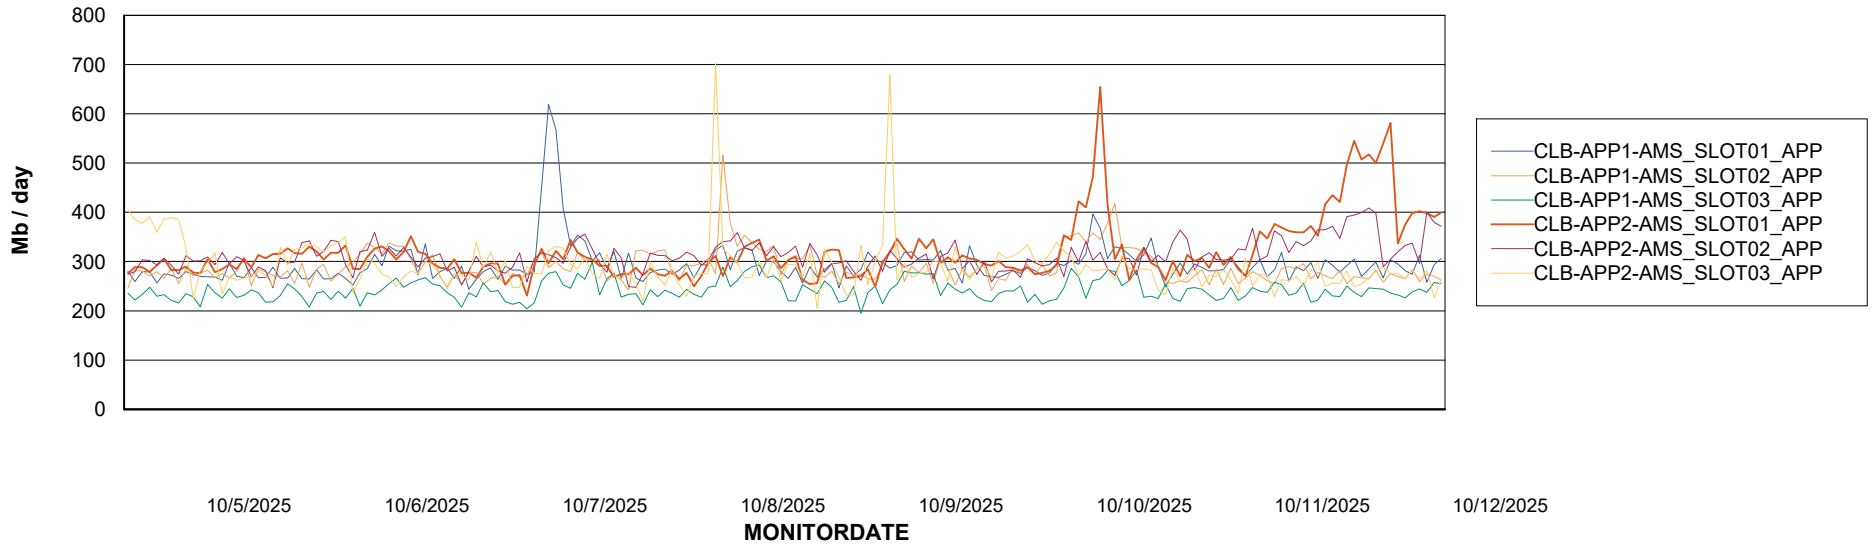

ABSSolute Application Server Services

Avg memory used per ABS Server Service