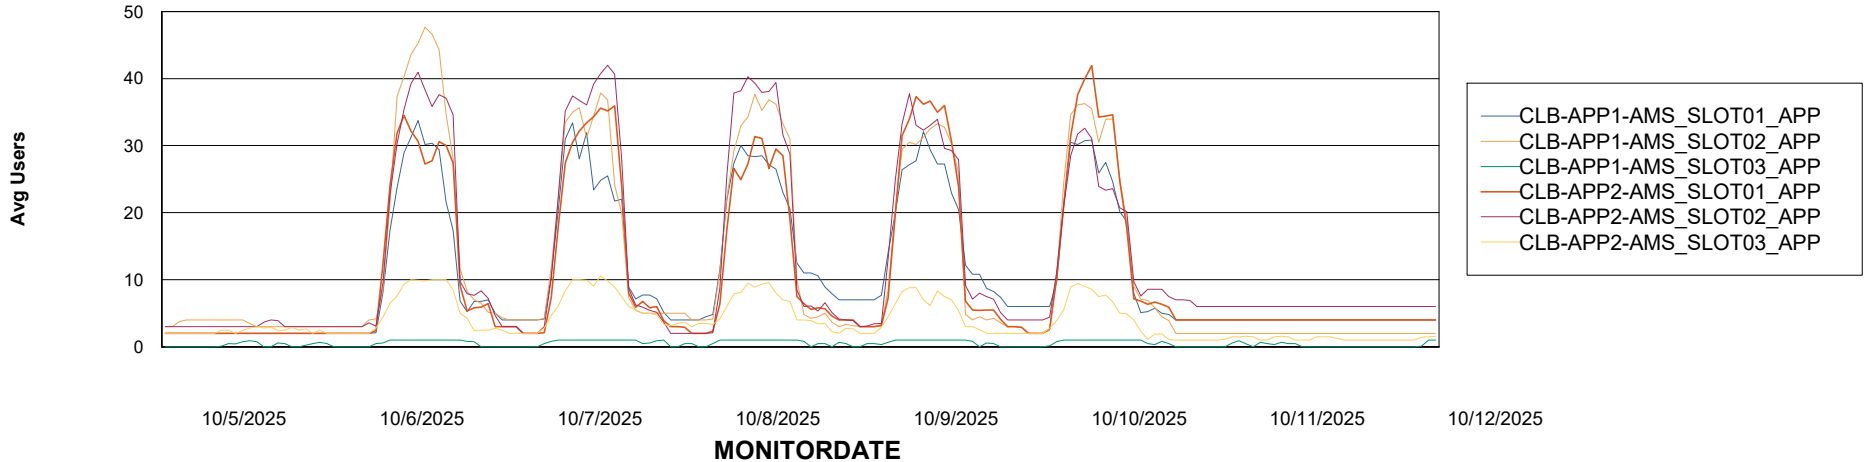

Avg users per day per ABS server