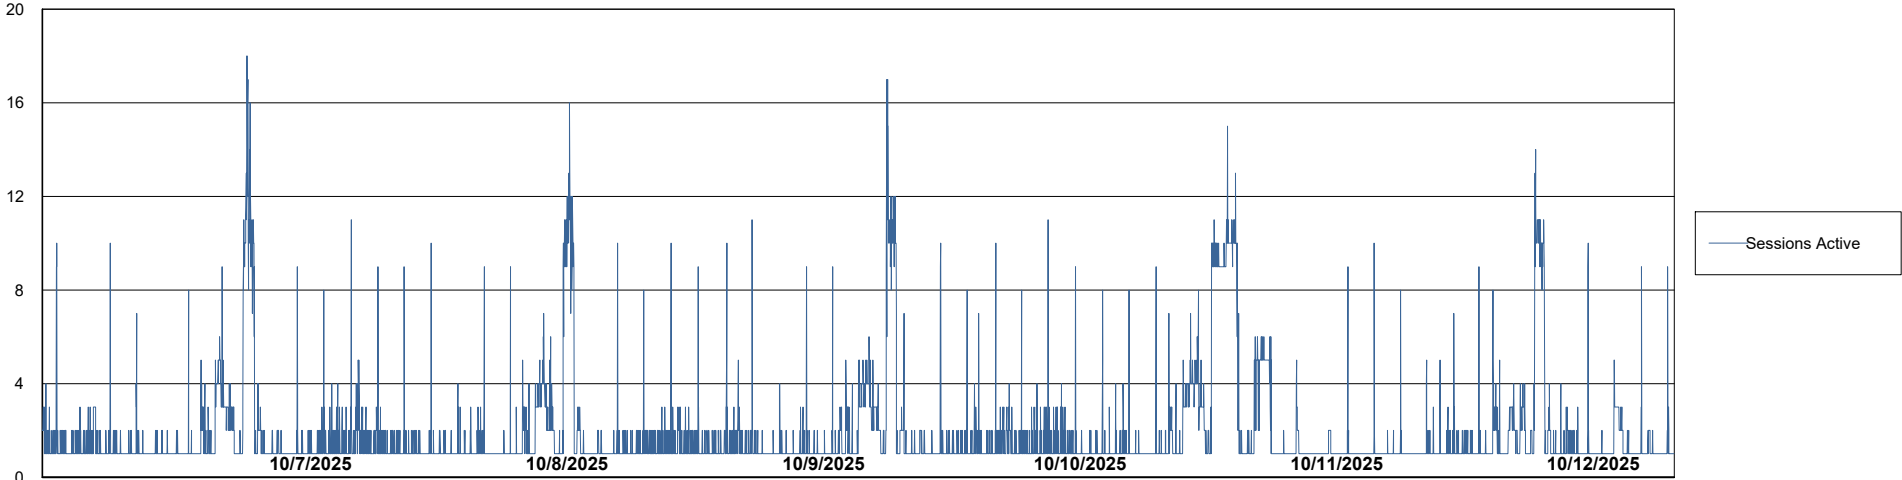

Weekly SLA Customer Report

Customer: CLB OCI AMS Production
Database ID: 196

Database Performance: CLB-BI2-AMS_ABS1_DB

Weekly SLA Customer Report

Customer: CLB OCI AMS Production
Database ID: 196

Database Performance: CLB-DBS1-AMS_PROD_ABS1