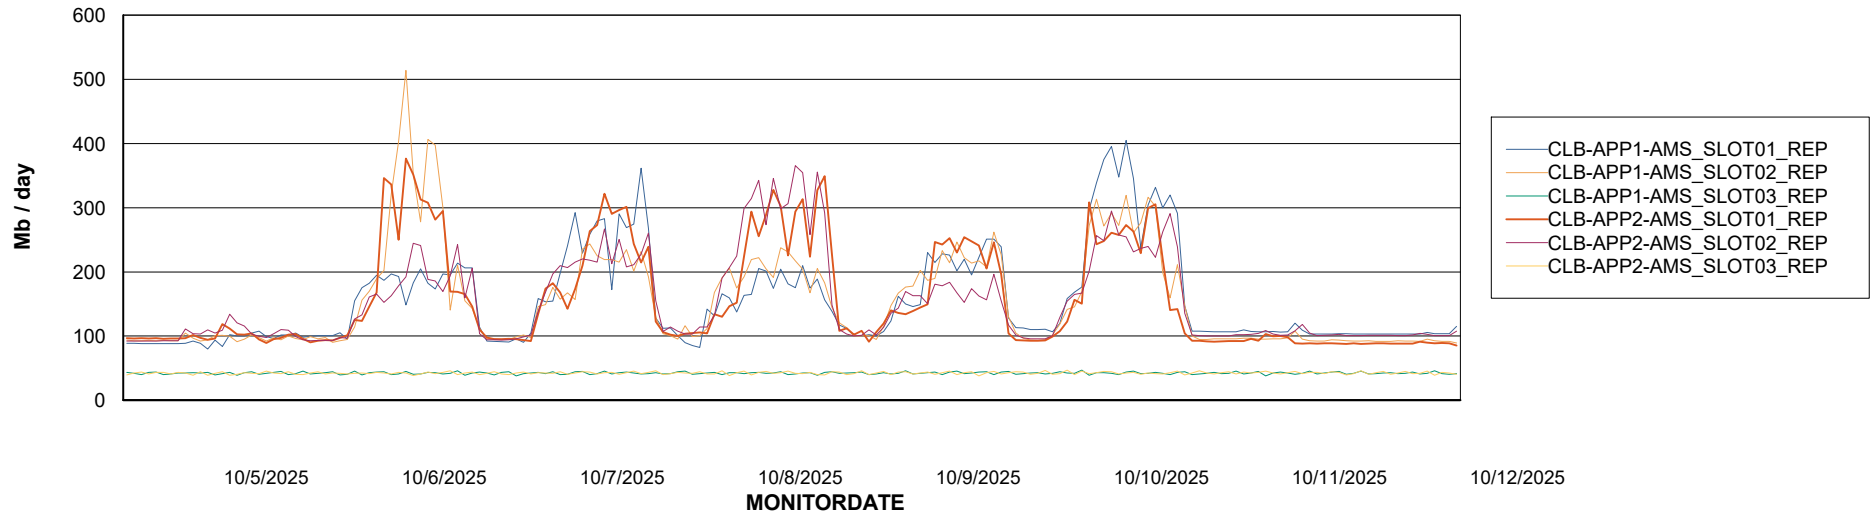

Avg memory used per ABS Server Service

Avg users per day per ABS server

Weekly SLA Customer Report

Customer: CLB OCI AMS Production
Database ID: 196

ABSSolute Application ReportServer Services

Avg memory used per ReportServer Service