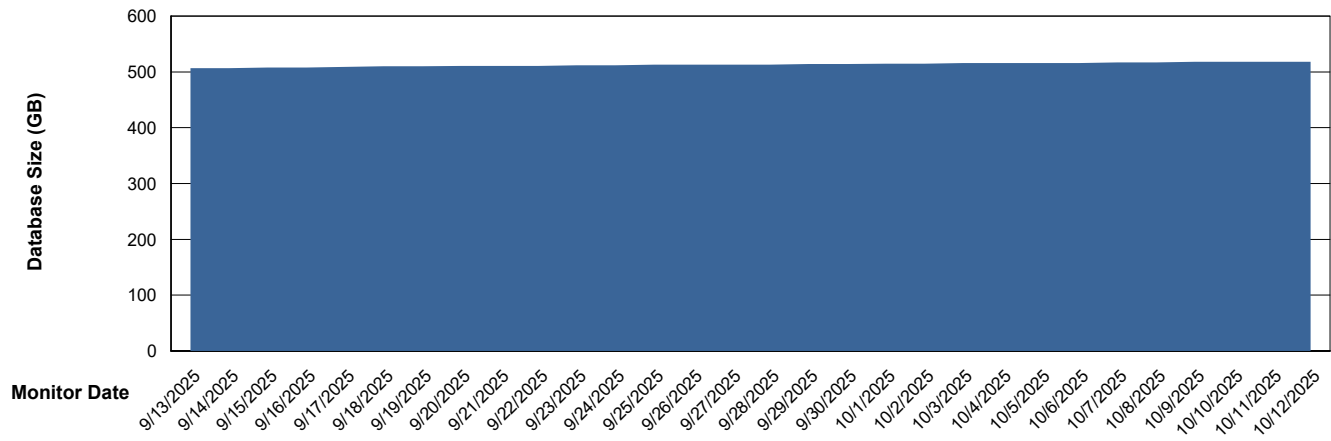

Customer CLB OCI AMS Production
Database ID 196

DATABASE SIZE CLB-BI2-AMS_ABS1_DB

Database growth over last month

DATABASE SIZE CLB-DBS1-AMS_PROD_ABS1

Database growth over last month

Weekly SLA Customer Report