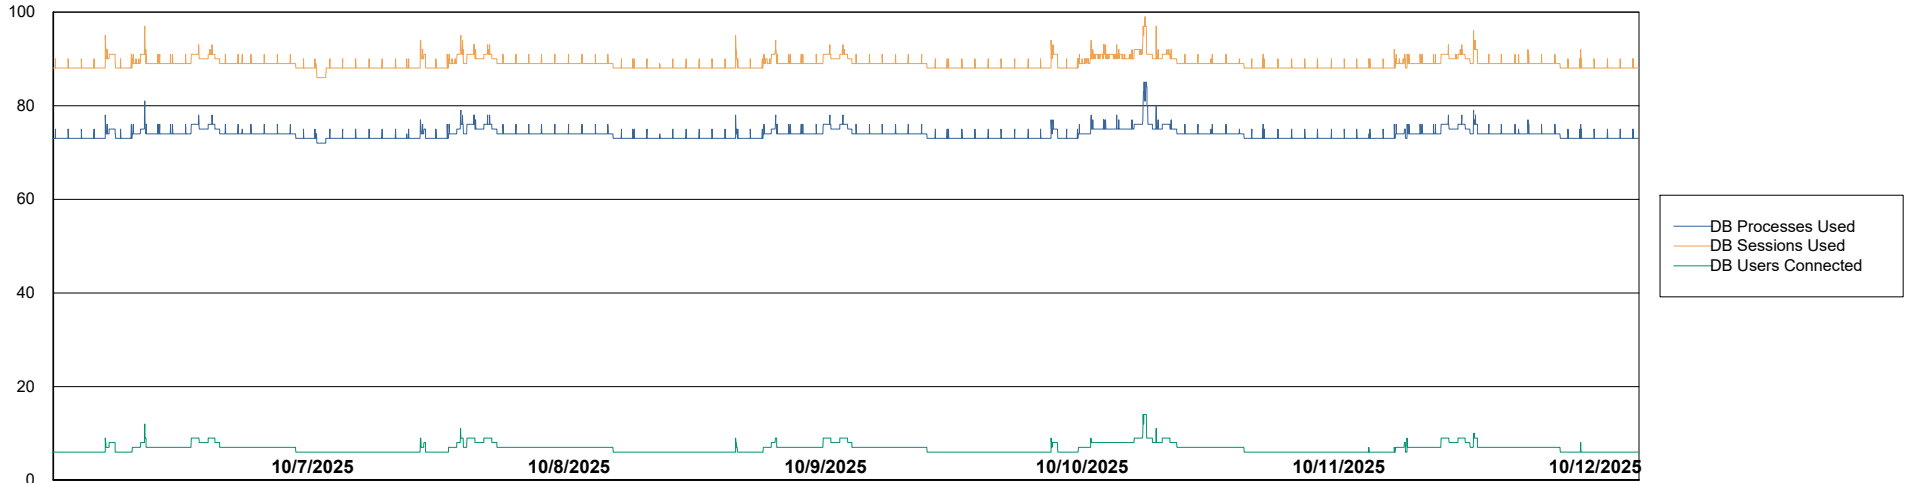

Weekly SLA Customer Report

Customer AUJ_Production
Database ID 41

Database Performance AUJ_ABSEM3_DB

Weekly SLA Customer Report

Customer AUJ_Production
Database ID 41

Database Performance AUJ_BI3_DB

Weekly SLA Customer Report