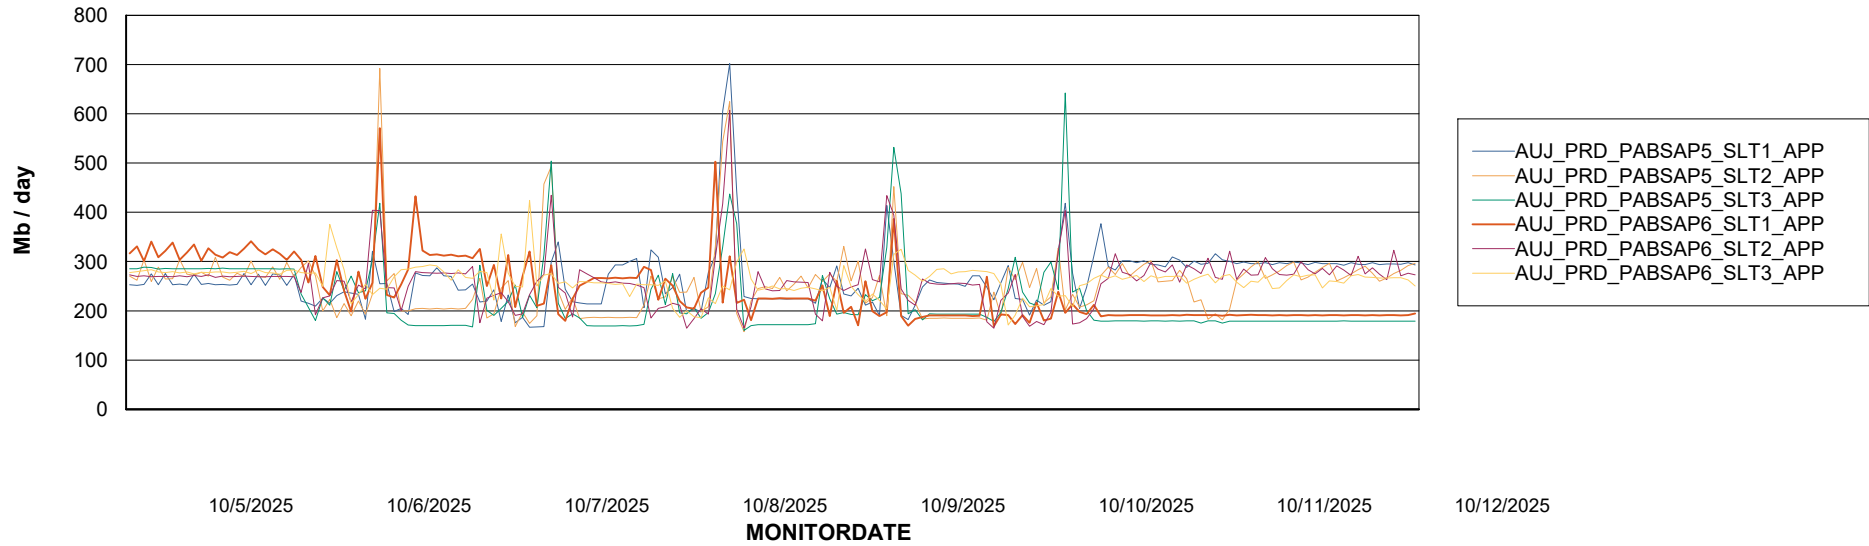

ABSSolute Application Server Services

Avg memory used per ABS Server Service