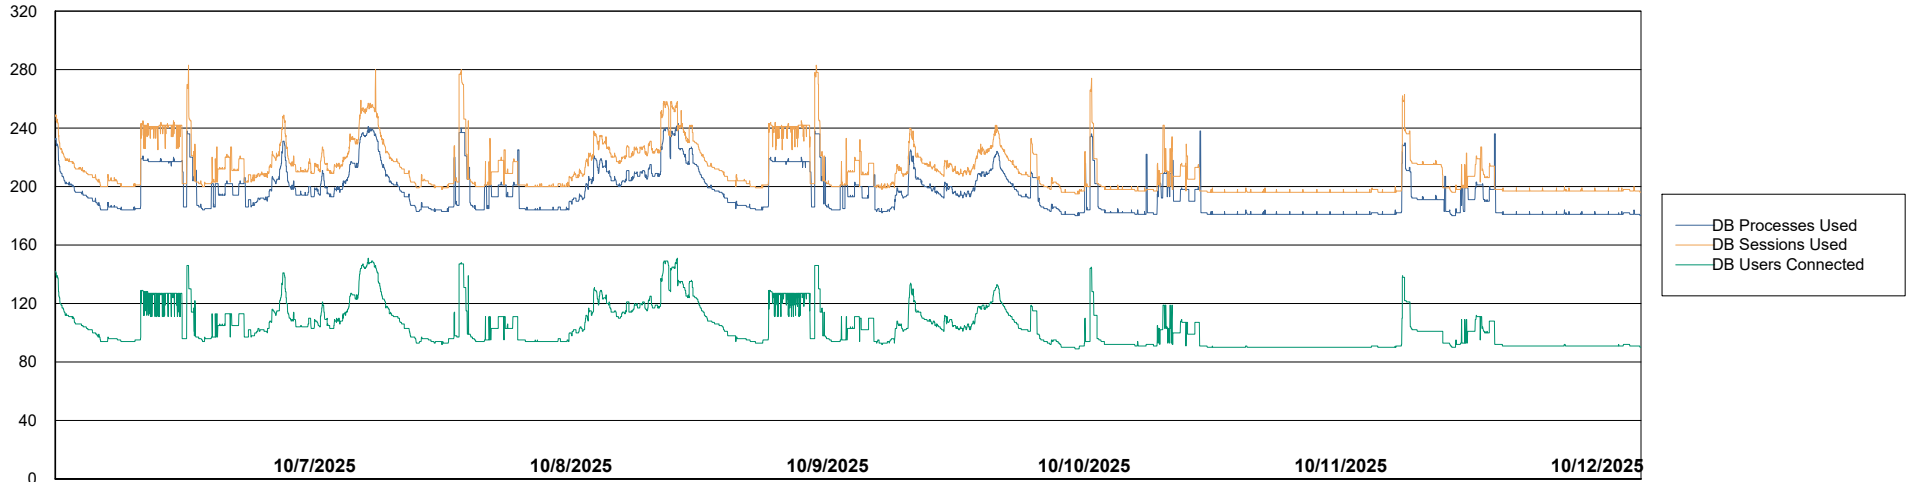

Database Performance AUJ_DB3_Primary