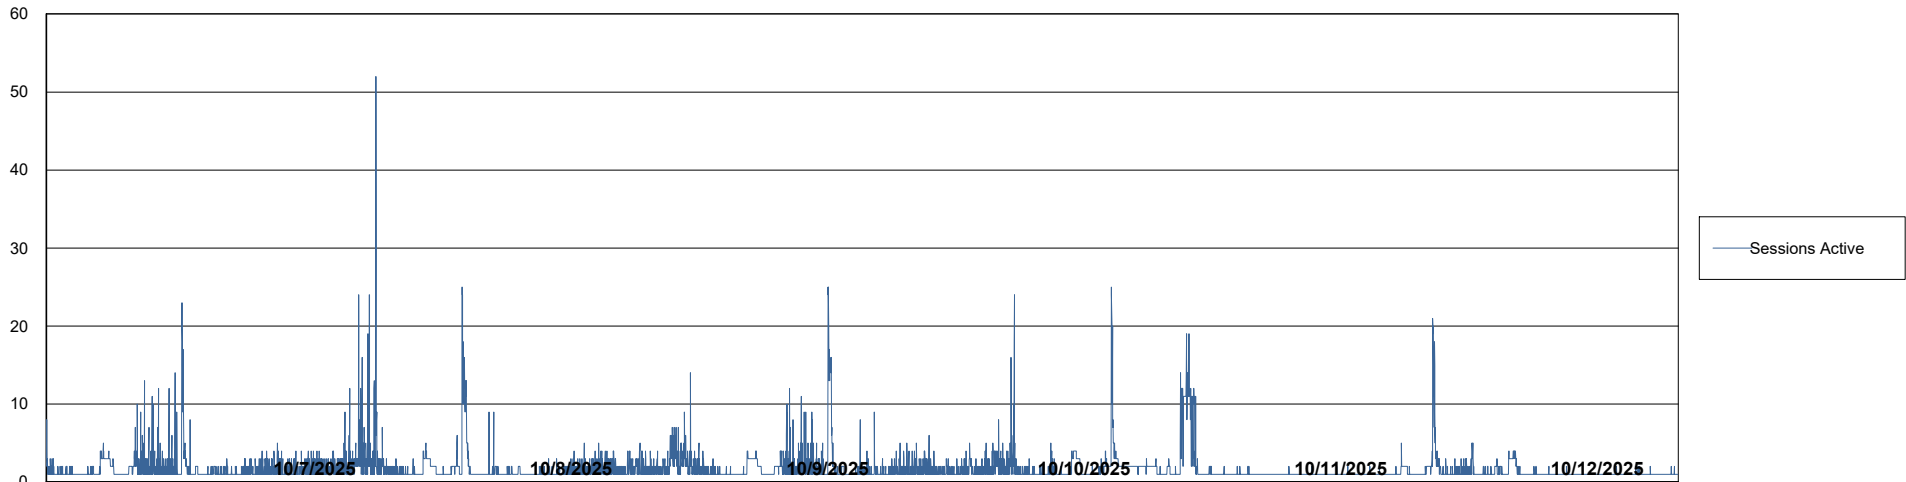

Database Performance AUJ_DB3_Primary