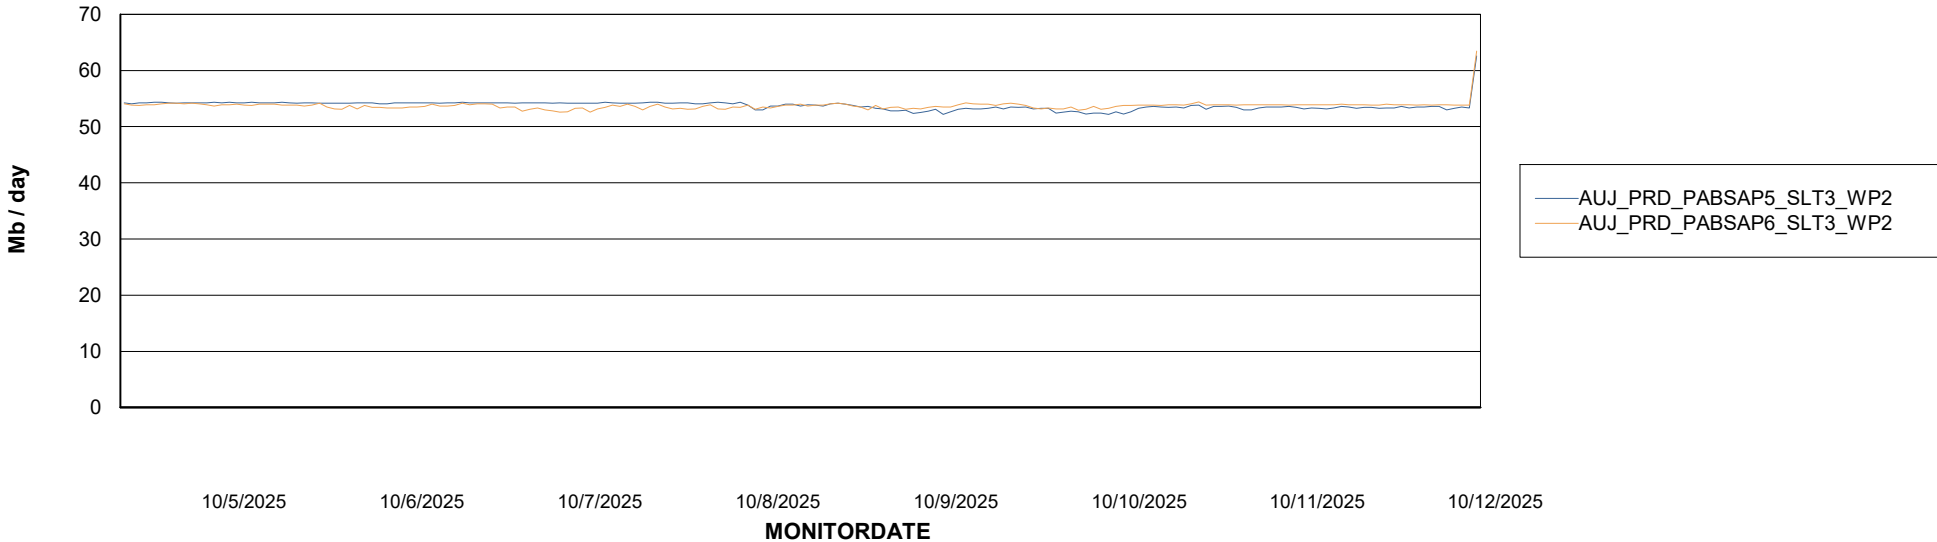

ABSSolute Application ReportServer Services

Avg memory used per ReportServer Service

Weekly SLA Customer Report

Customer AUJ_Production
Database ID 41

ABSSolute Web Component Services

Avg memory used per ABS Web component