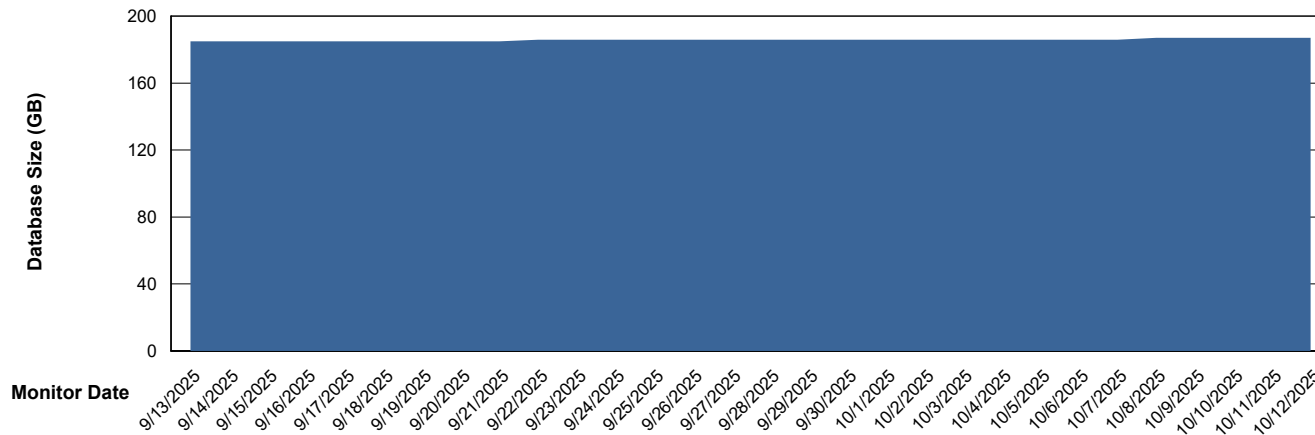

Customer AUJ_Production
Database ID 41

Database Performance AUJ_DB3_Primary

Weekly SLA Customer Report

Customer AUJ_Production
Database ID 41

DATABASE SIZE AUJ_ABSEM3_DB

Database growth over last month

DATABASE SIZE AUJ_BI3_DB

Database growth over last month

Weekly SLA Customer Report

Customer AUJ_Production
Database ID 41

DATABASE SIZE AUJ_DB3_Primary

Database growth over last month

Weekly SLA Customer Report

Customer AUJ_Production
 Database ID 41