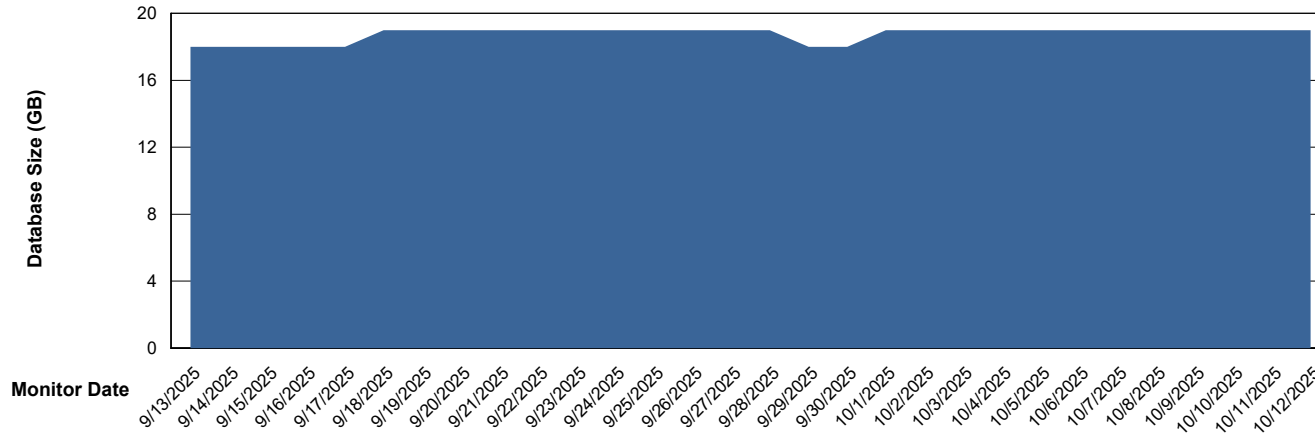

Customer AUJ_Production
Database ID 41

Database Performance AUJ_DB3_Primary

Weekly SLA Customer Report

Customer AUJ_Production
Database ID 41

DATABASE SIZE AUJ_ABSEM3_DB

Database growth over last month

DATABASE SIZE AUJ_BI3_DB

Database growth over last month

Weekly SLA Customer Report

Customer AUJ_Production
Database ID 41

DATABASE SIZE AUJ_DB3_Primary

Database growth over last month

Weekly SLA Customer Report

Customer AUJ_Production
 Database ID 41