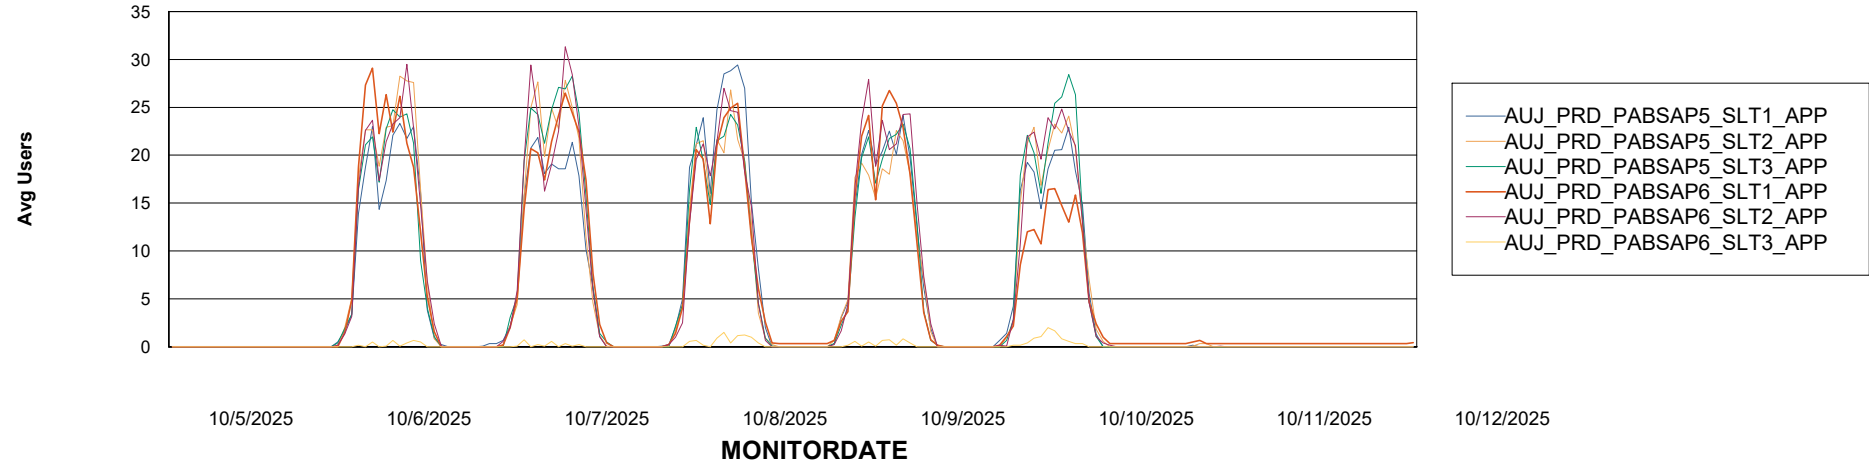

Weekly SLA Customer Report

Customer AUJ_Production
Database ID 41

ABSSolute Application Server Services

Avg memory used per ABS Server Service

Avg users per day per ABS server

Weekly SLA Customer Report

Customer AUJ_Production
Database ID 41