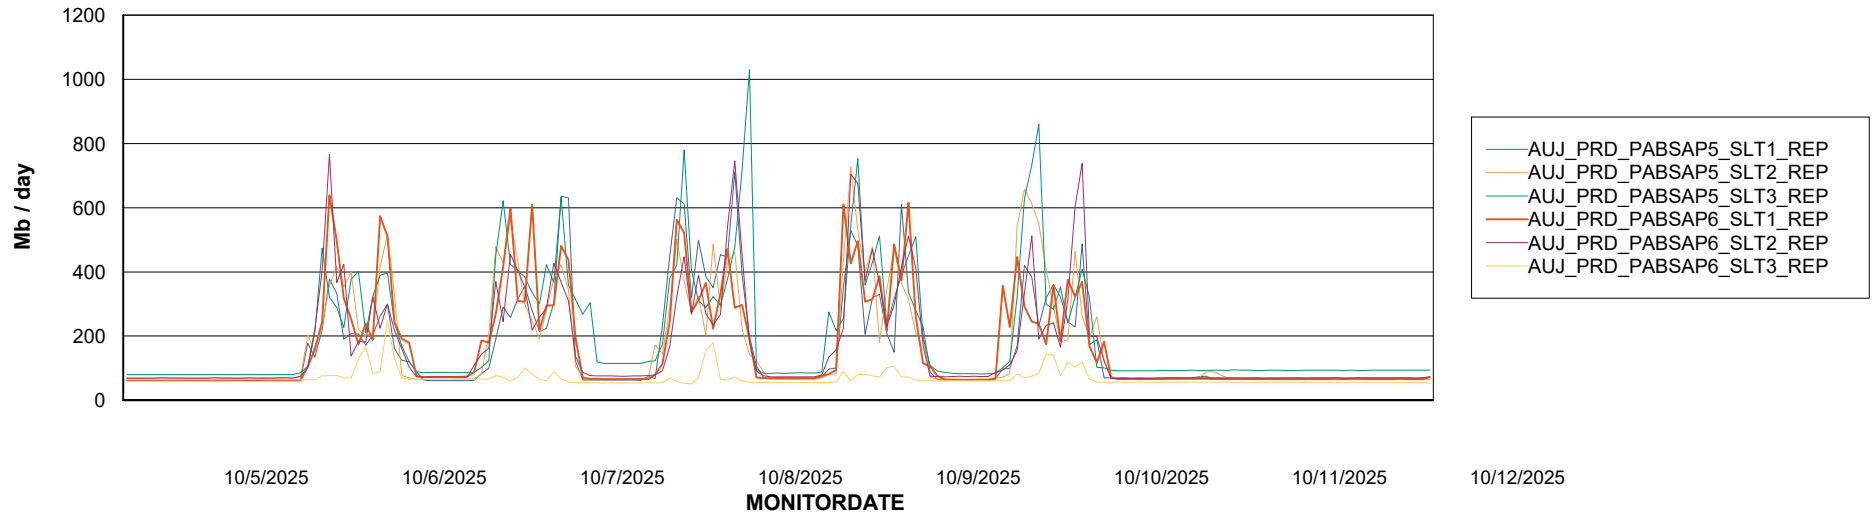

ABSSolute Application ReportServer Services

Avg memory used per ReportServer Service