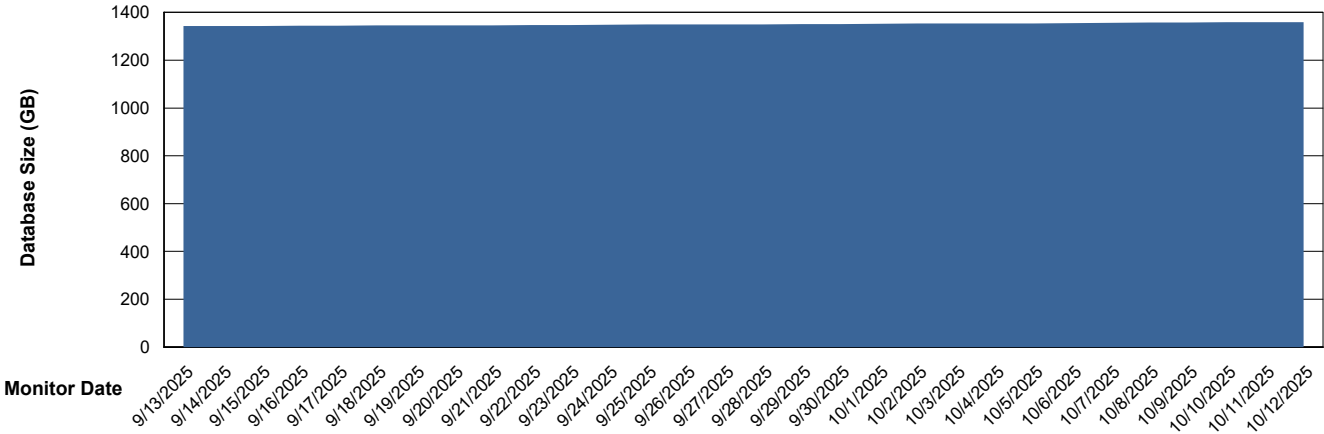

Database growth over last month

Weekly SLA Customer Report

Customer AUJ_Production
Database ID 41

DATABASE SIZE AUJ_DB3_Primary

Database growth over last month

Weekly SLA Customer Report

Customer AUJ_Production
 Database ID 41