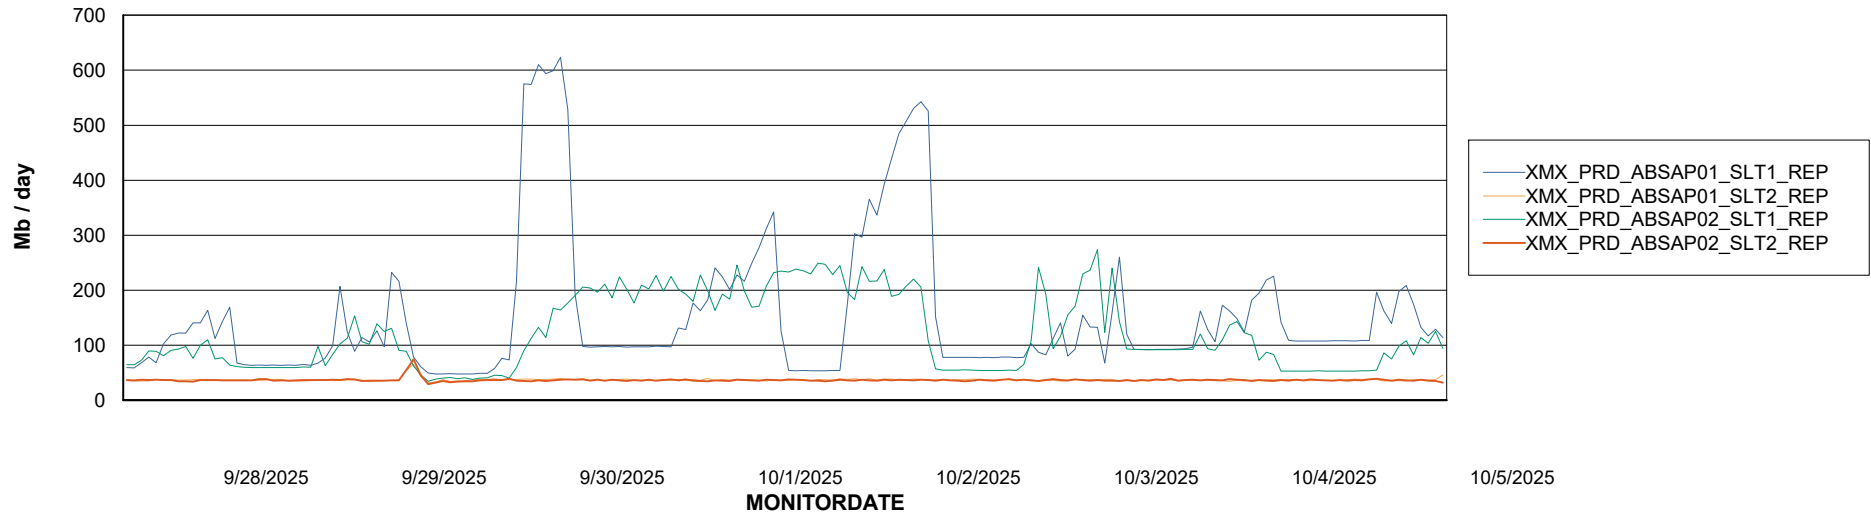

ABSSolute Application ReportServer Services

Avg memory used per ReportServer Service