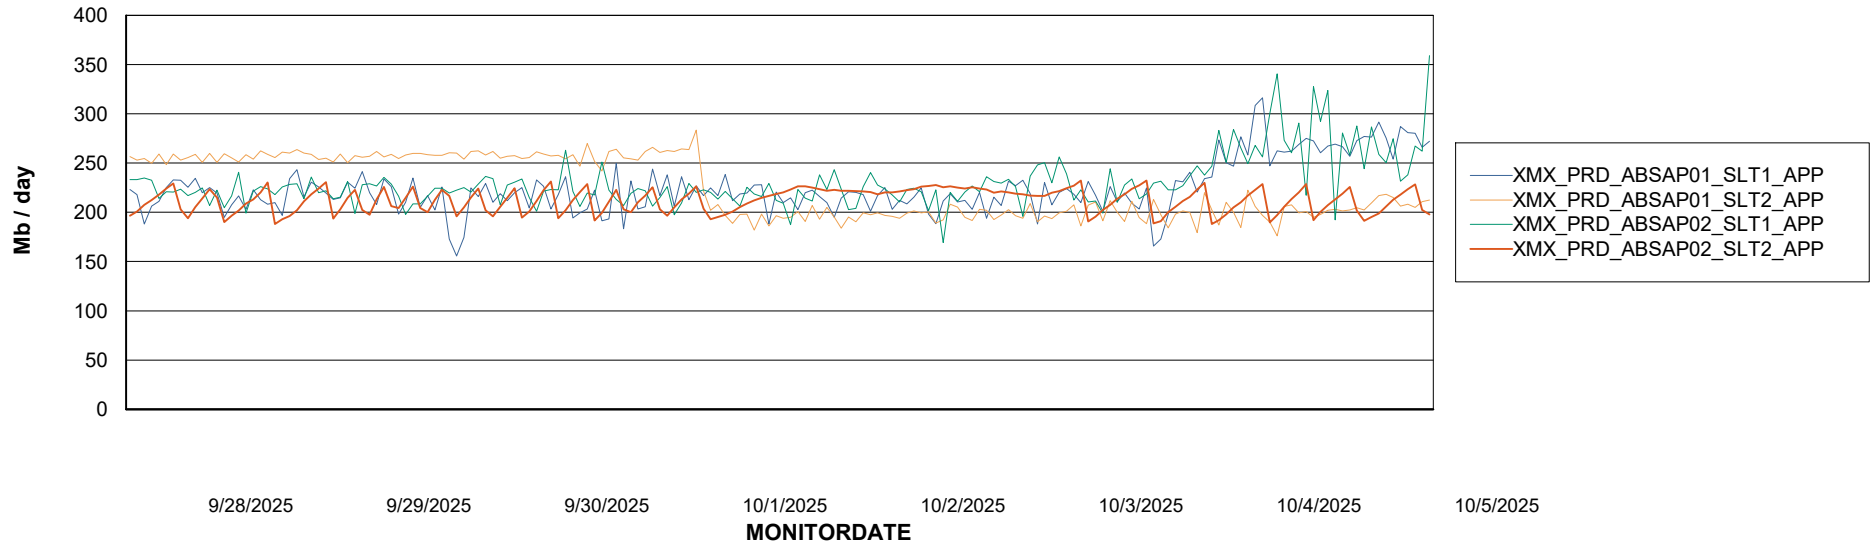

ABSSolute Application Server Services

Avg memory used per ABS Server Service