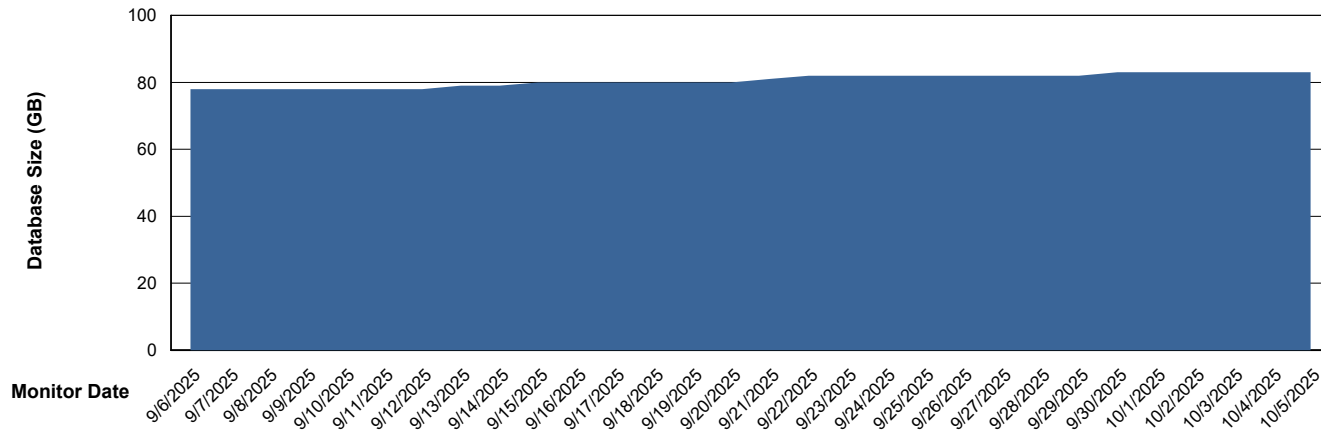

DATABASE SIZE XMX_PROD_ABSDB01_PRDB_ABS1

Database growth over last month