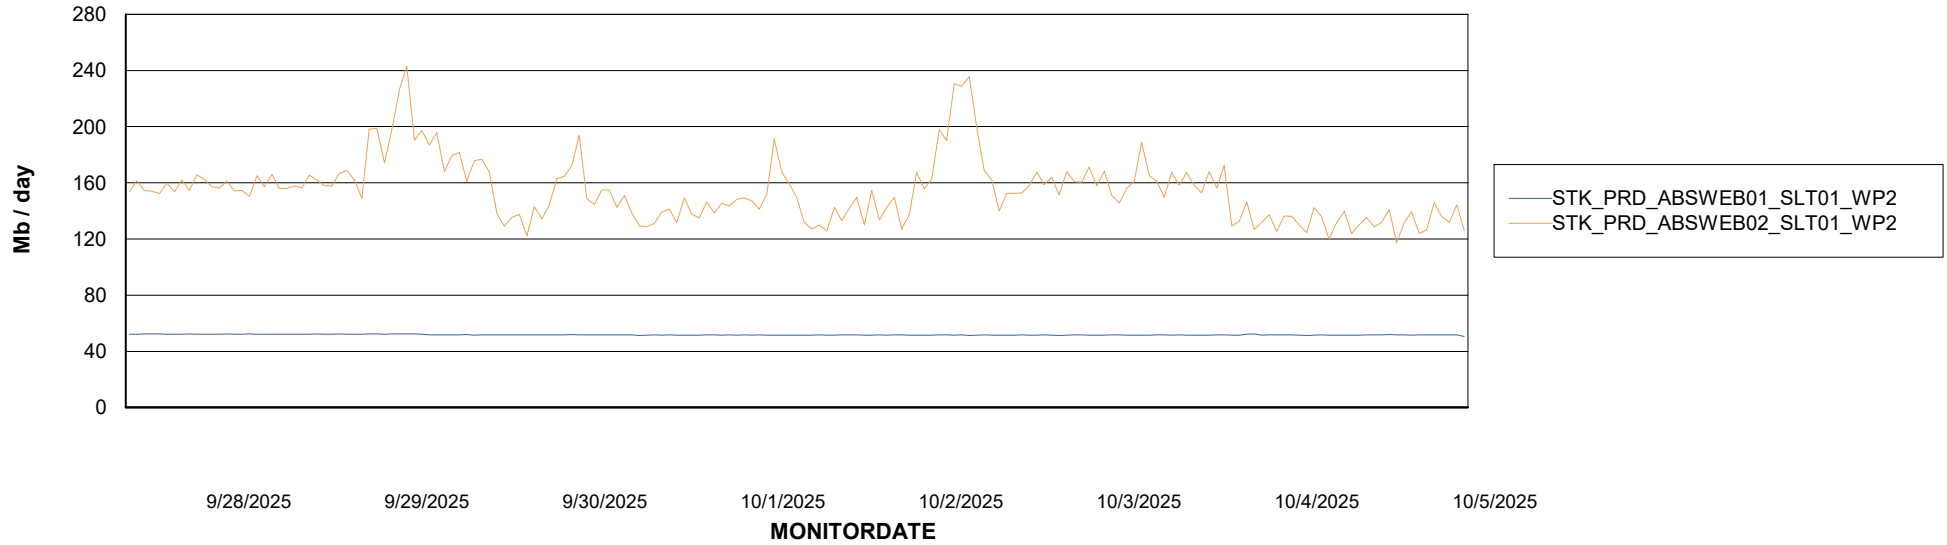

ABSSolute Application ReportServer Services

Avg memory used per ReportServer Service

Weekly SLA Customer Report

Customer STK_Production
Database ID 82

ABSSolute Web Component Services

Avg memory used per ABS Web component