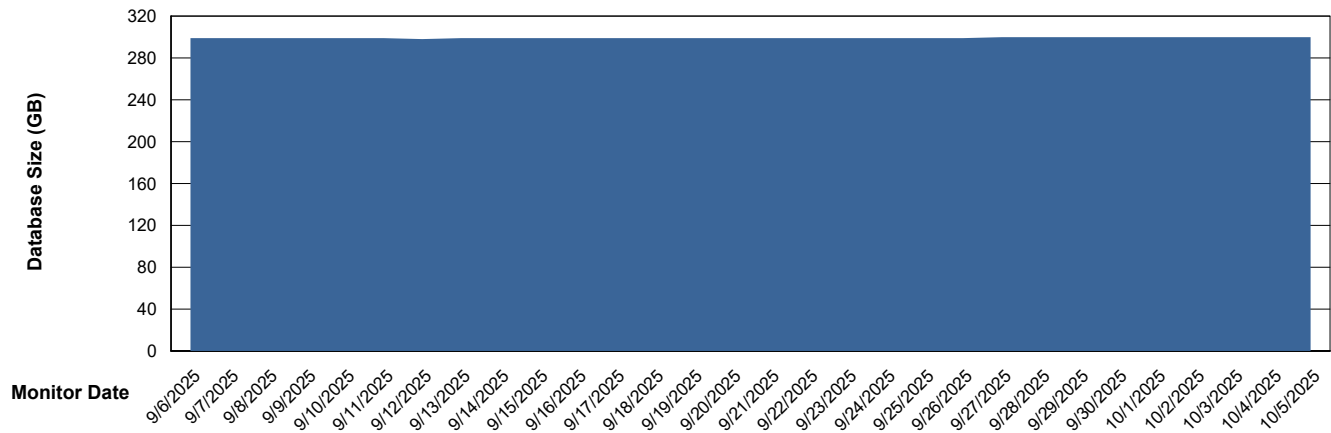

DATABASE SIZE STK_PRD_ABSDBORACLE02_ABST

Database growth over last month