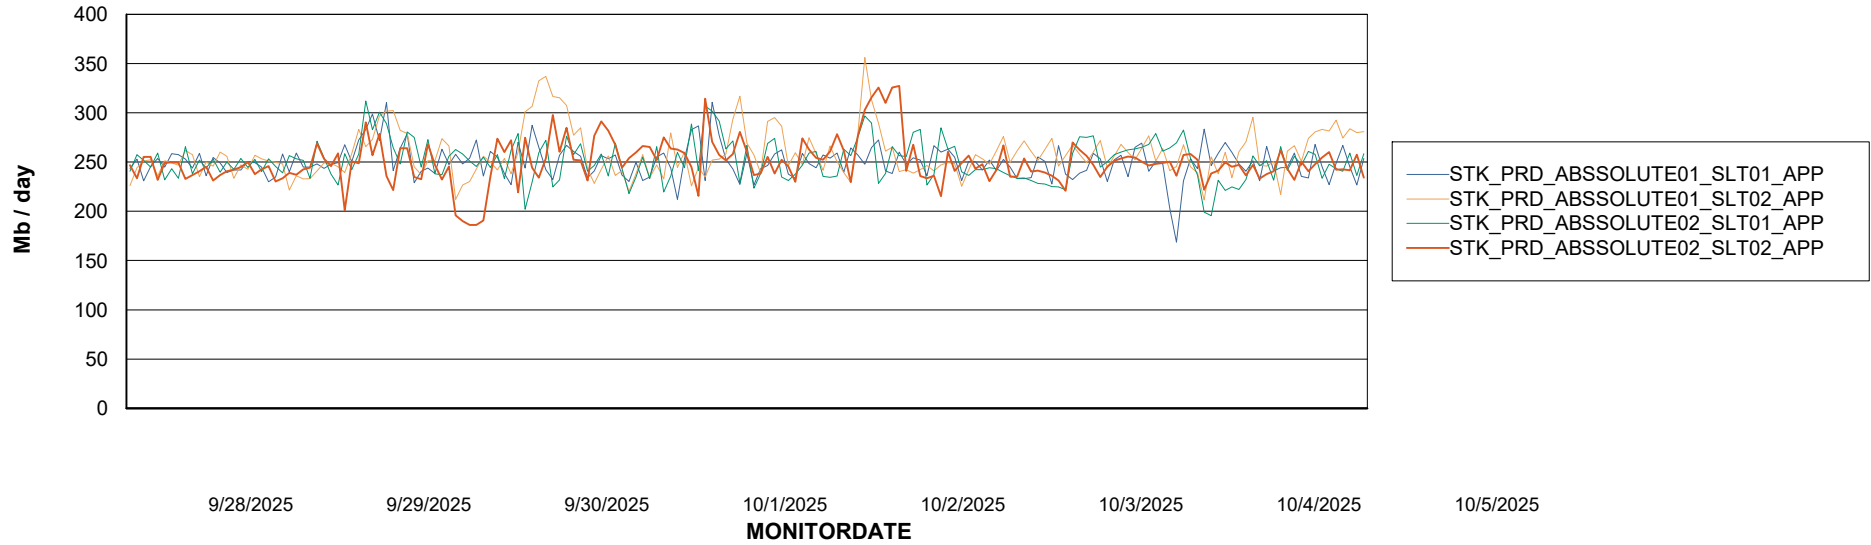

ABSSolute Application Server Services

Avg memory used per ABS Server Service