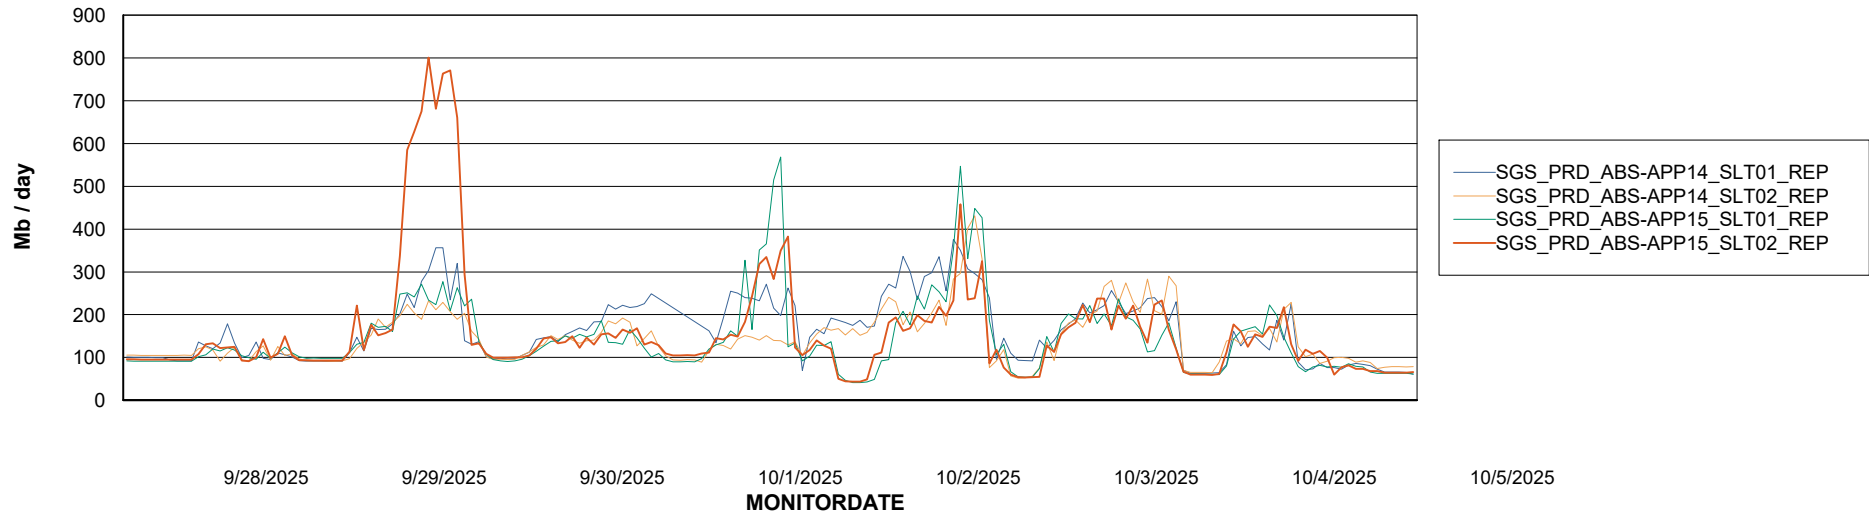

Avg memory used per ABS Server Service

Avg users per day per ABS server

Weekly SLA Customer Report

Customer SGS_Production
Database ID 224

ABSSolute Application ReportServer Services

Avg memory used per ReportServer Service