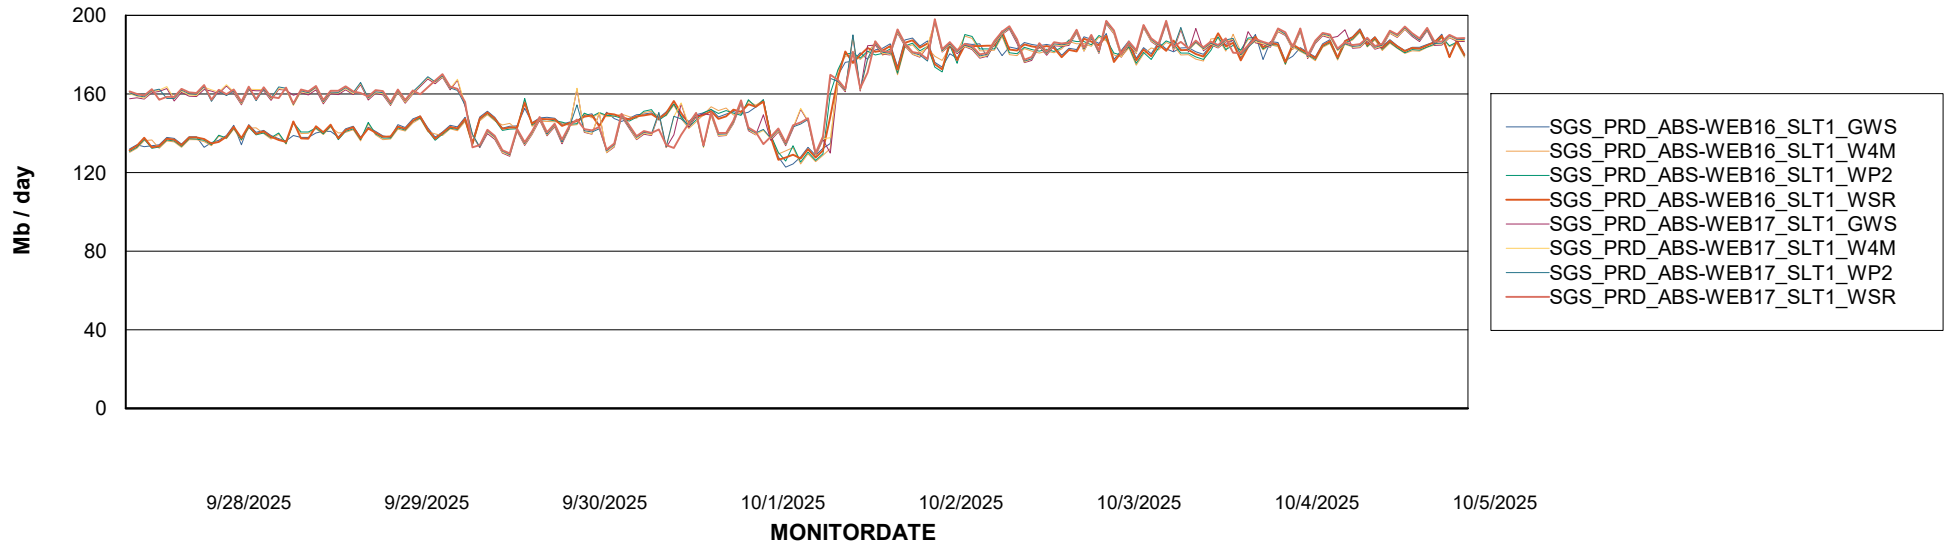

ABSSolute Web Component Services

Avg memory used per ABS Web component