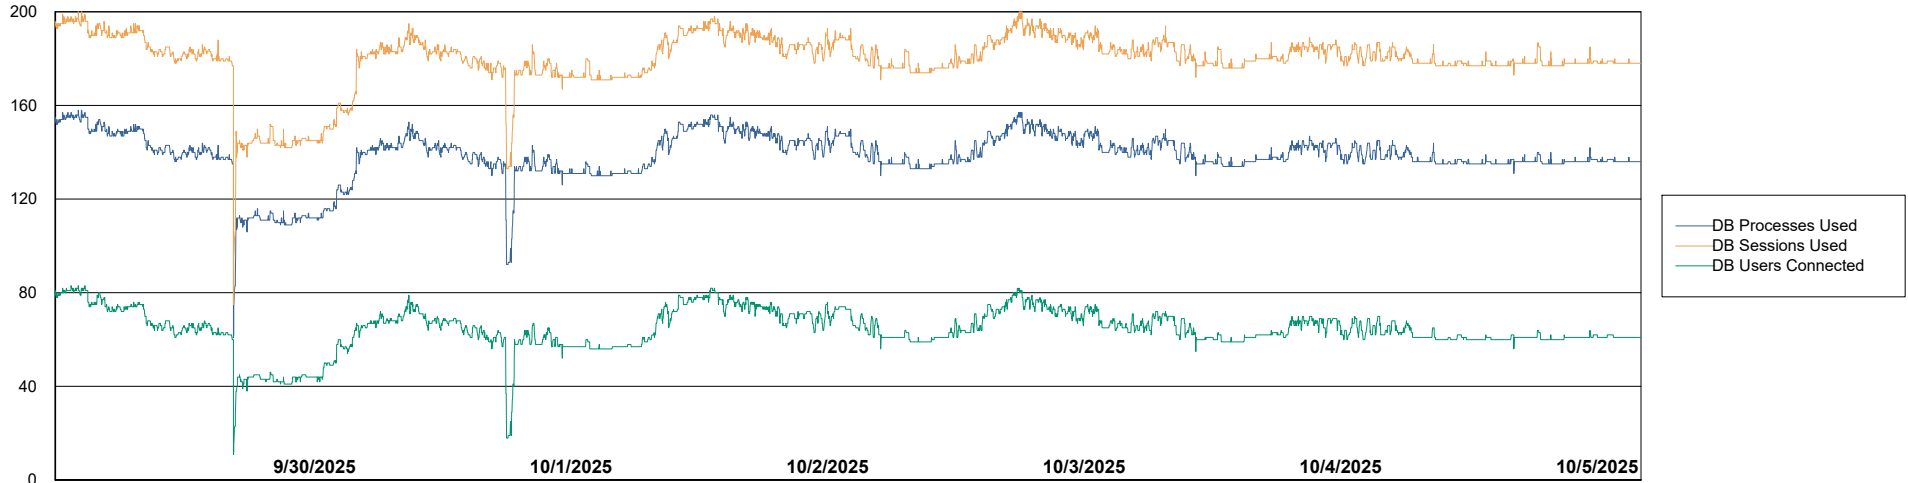

Weekly SLA Customer Report

Customer SGS_Production
Database ID 224

Database Performance SGS_PRD_ABS-BI02_ABS1

Weekly SLA Customer Report

Customer SGS_Production
Database ID 224

Database Performance SGS_PRD_ABS-DB16_ABS1