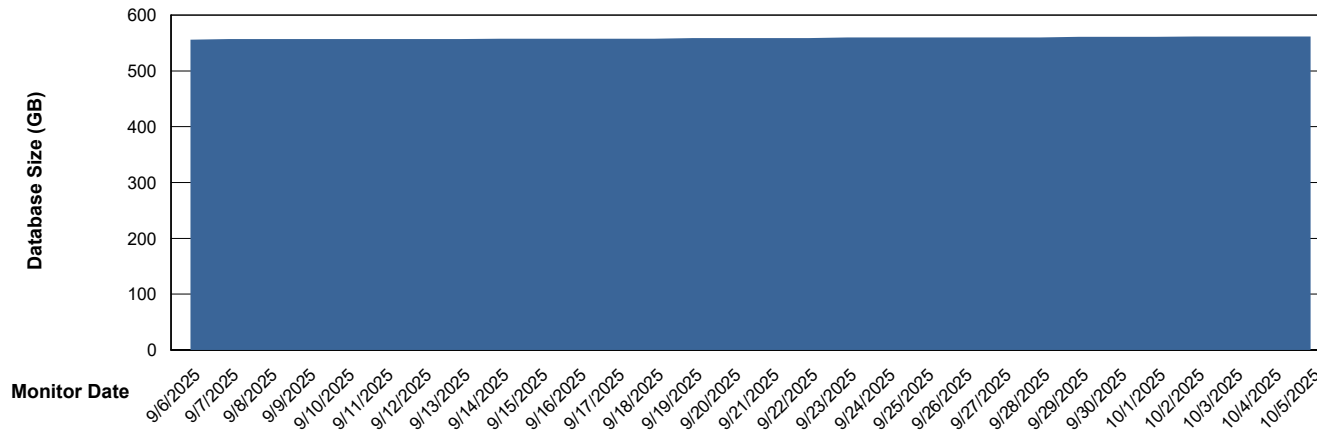

DATABASE SIZE SGS_PRD_ABS-DB16_ABS1

Database growth over last month