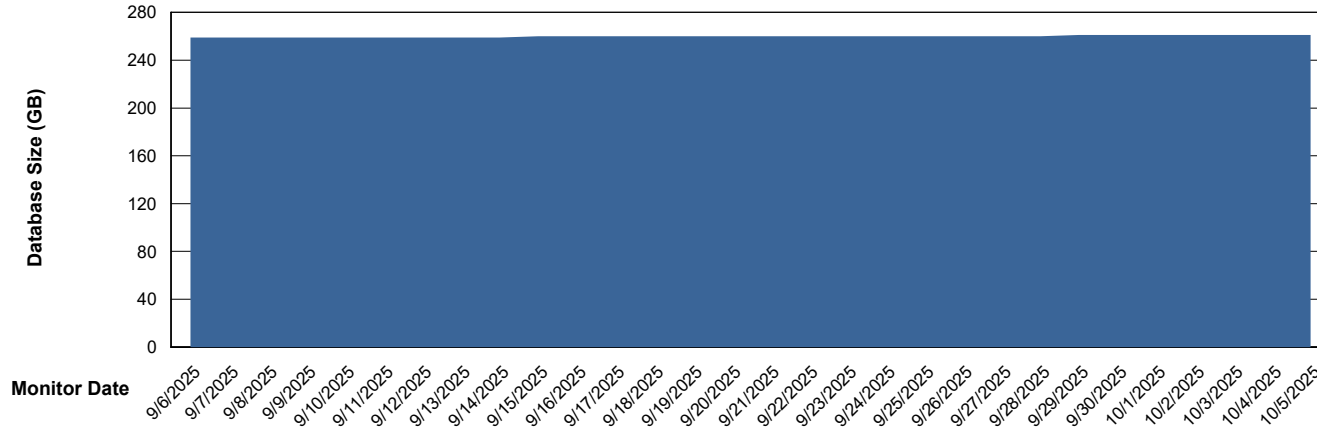

DATABASE SIZE SGS_PRD_ABS-BI02_ABS1

Database growth over last month