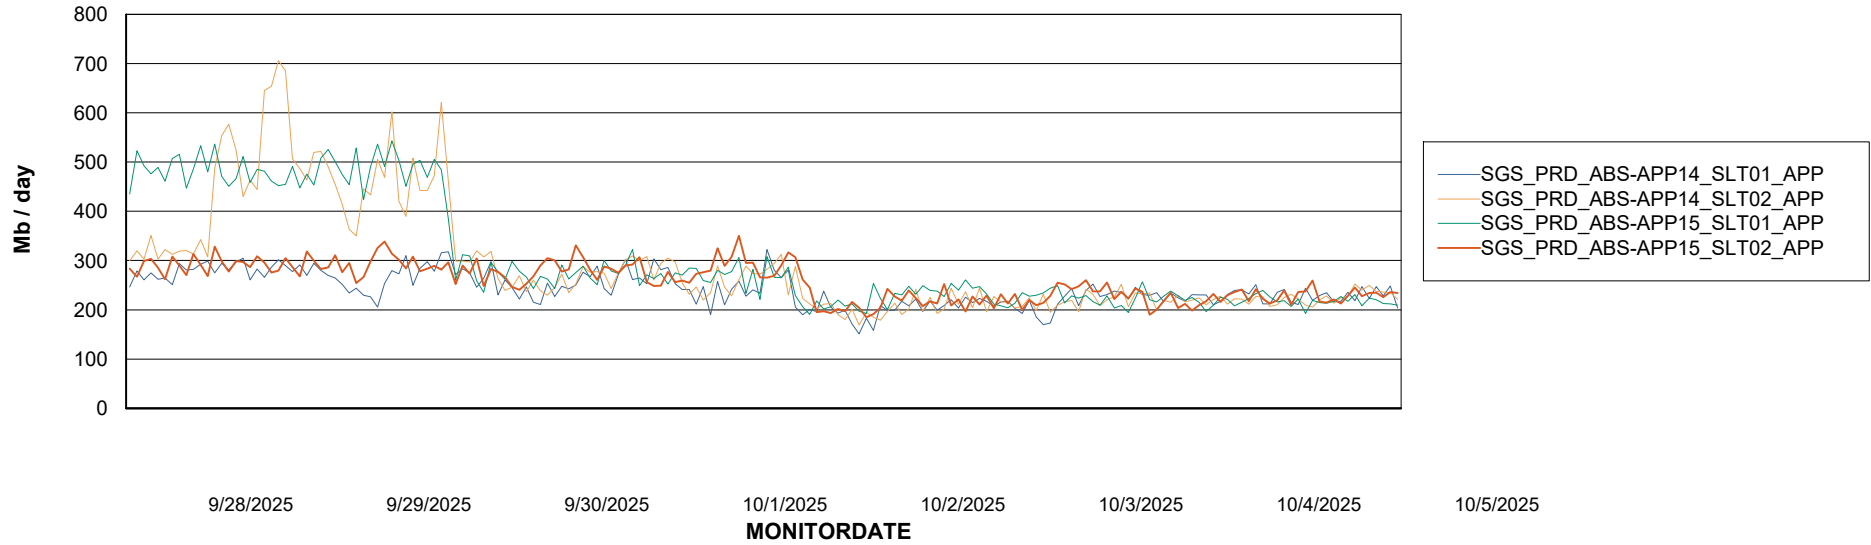

ABSSolute Application Server Services

Avg memory used per ABS Server Service