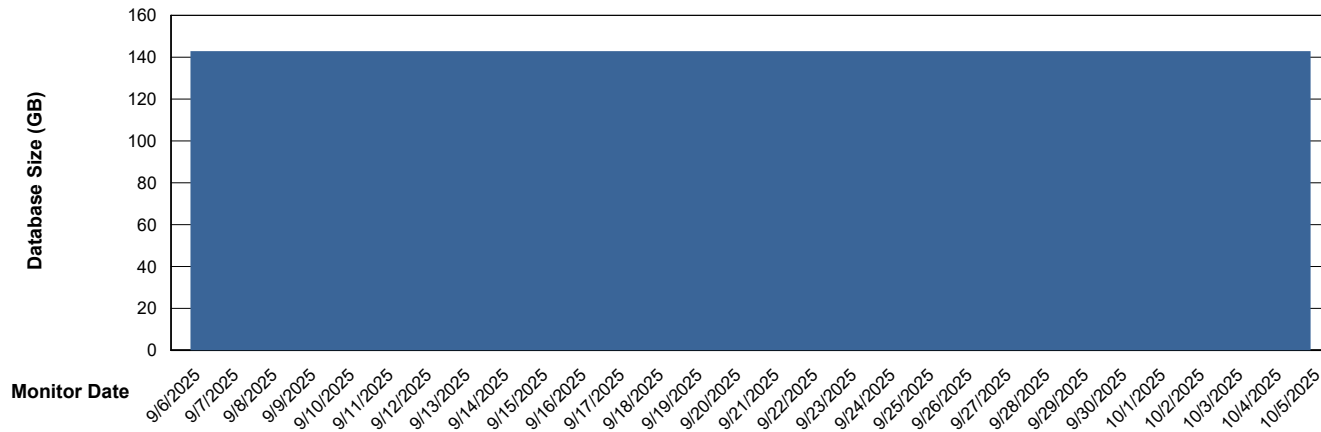

DATABASE SIZE RSS_PRD_SV1364_PRD_ABS1

Database growth over last month