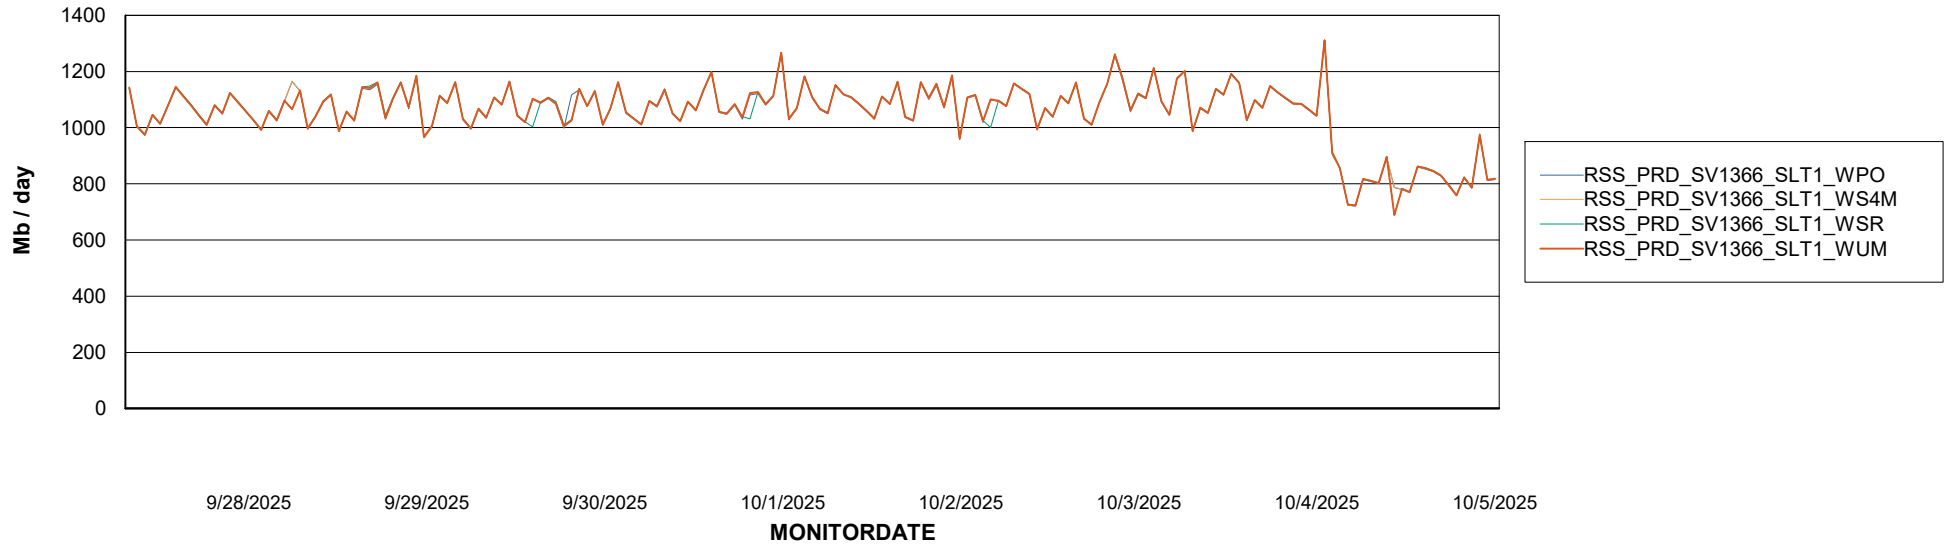

ABSSolute Web Component Services

Avg memory used per ABS Web component