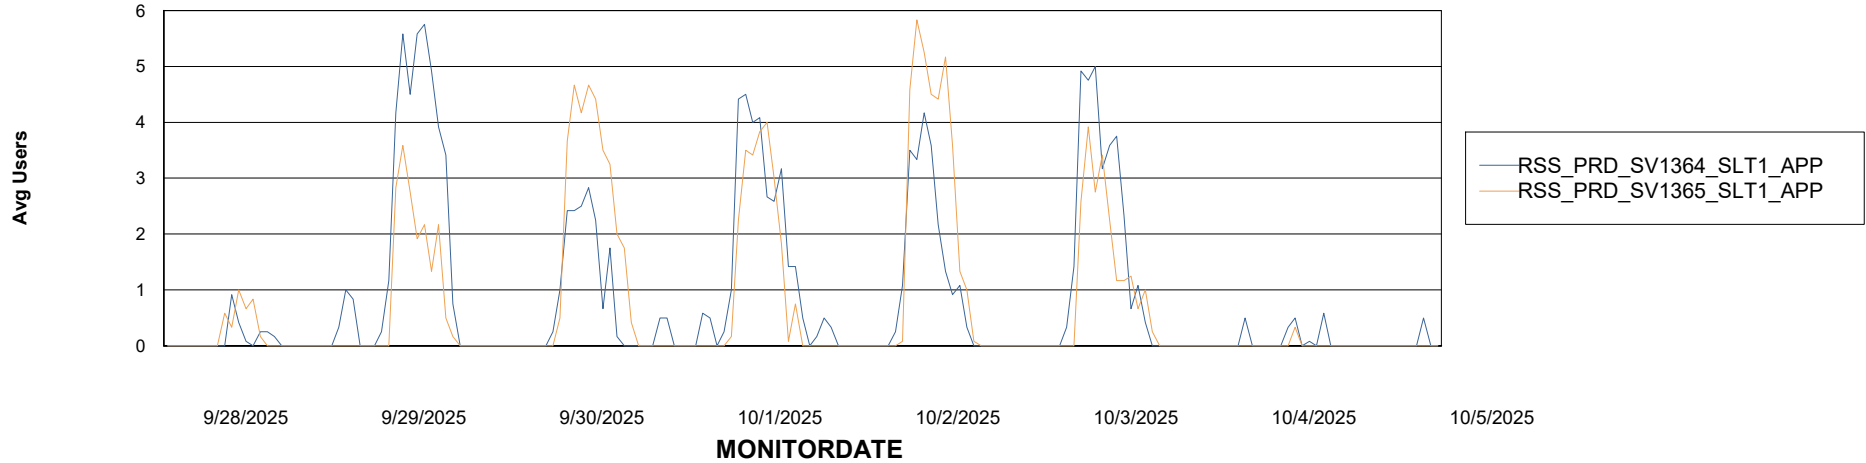

Avg users per day per ABS server