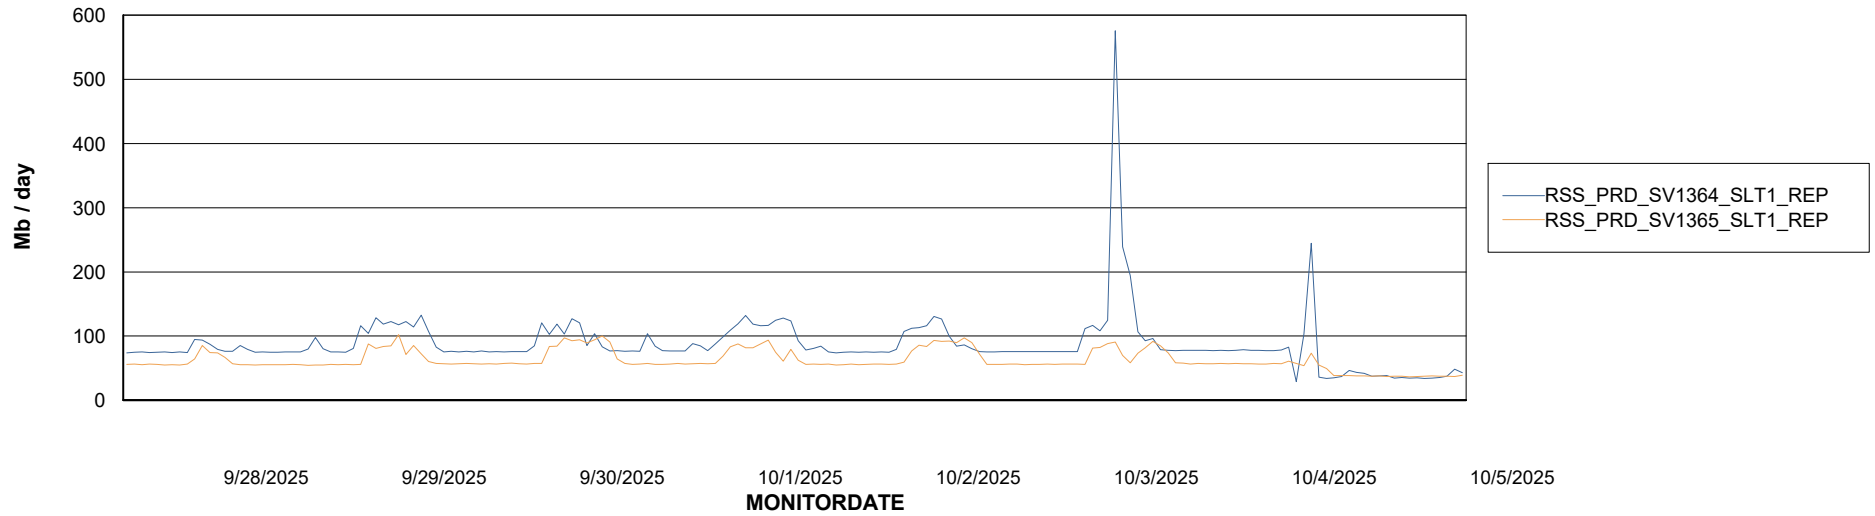

Avg users per day per ABS server

Weekly SLA Customer Report

Customer RSS Production
Database ID 52

ABSSolute Application ReportServer Services

Avg memory used per ReportServer Service

Weekly SLA Customer Report