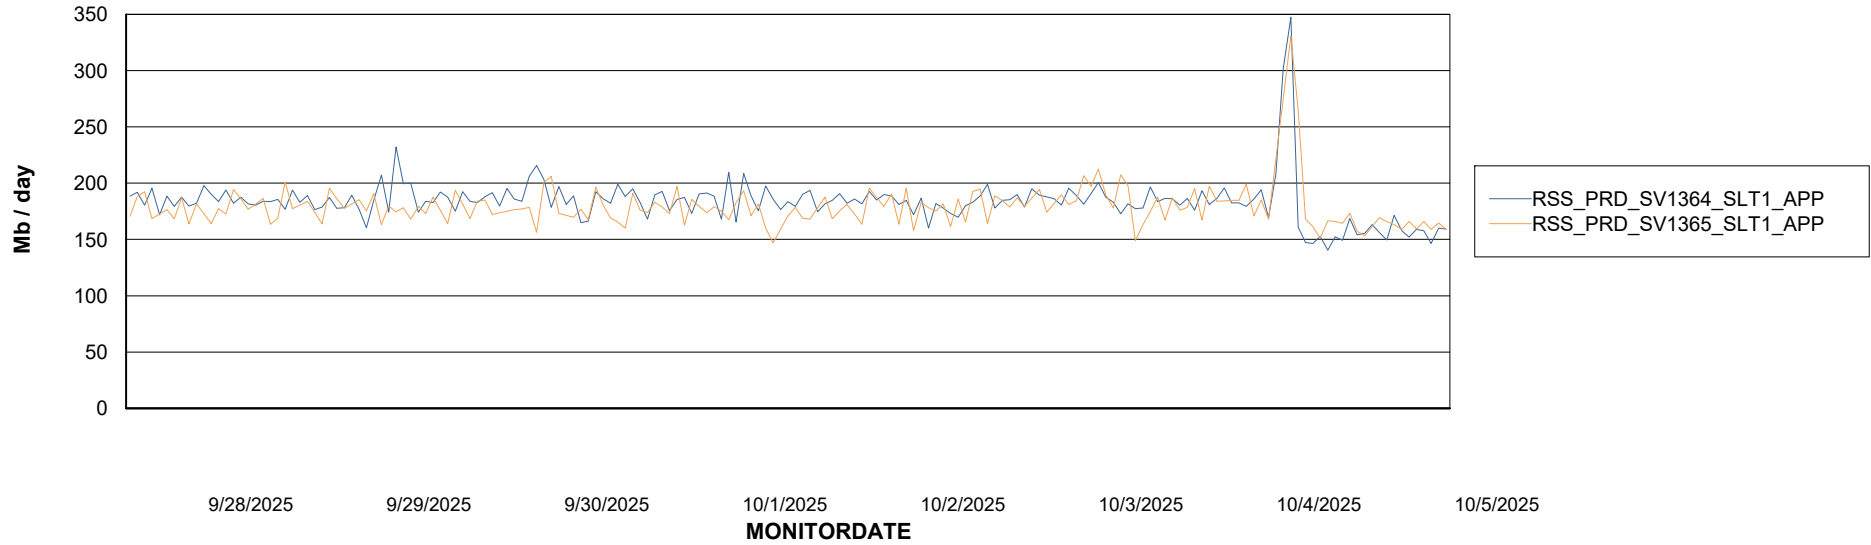

Standby Database Health RSS Production

Recovery lag for last 7 days

Weekly SLA Customer Report

Customer RSS Production
Database ID 52

ABSSolute Application Server Services

Avg memory used per ABS Server Service