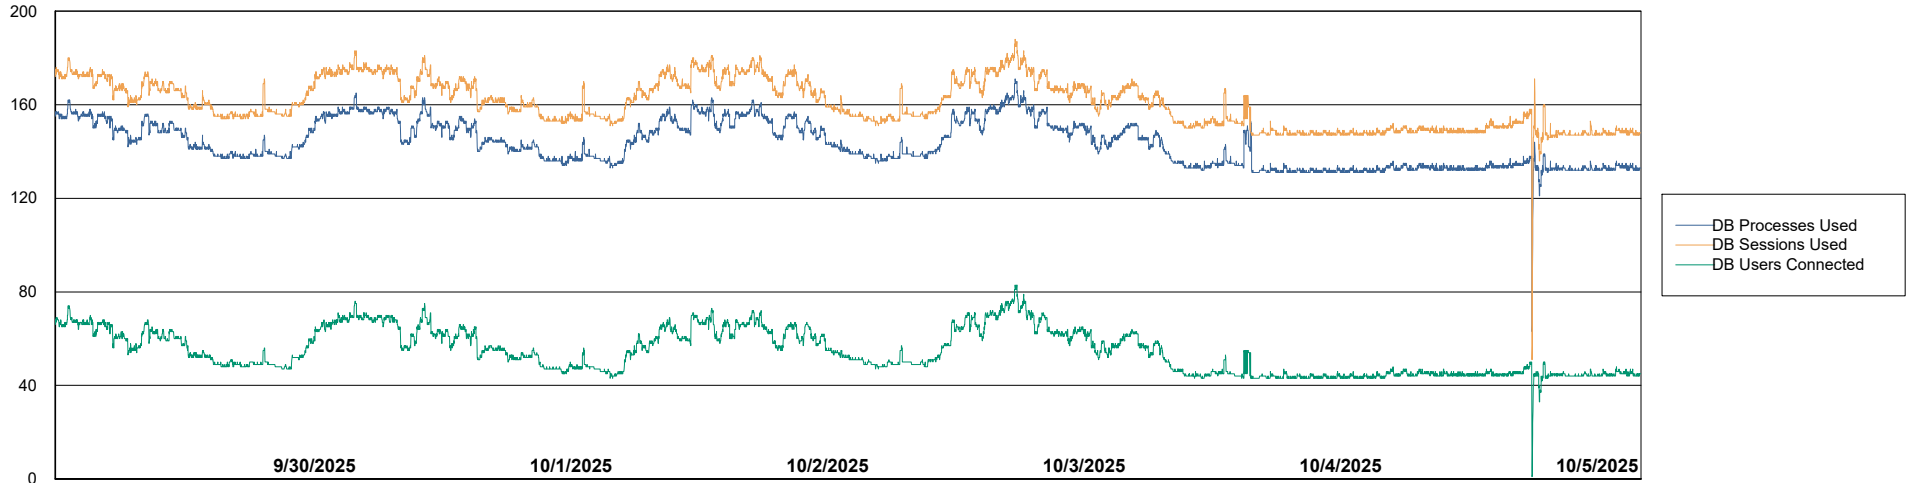

Database Performance RFL_PRD_ABS01_DB