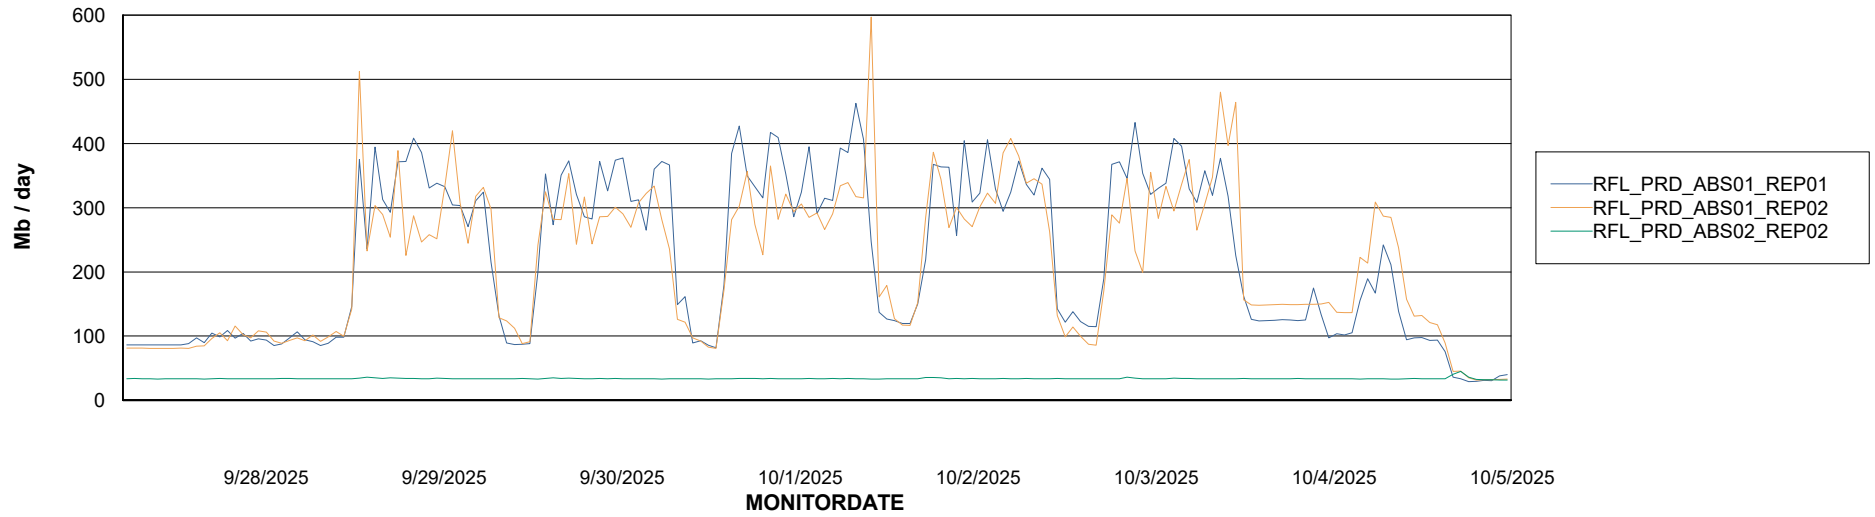

Avg users per day per ABS server

Weekly SLA Customer Report

Customer RFL_Production
Database ID 36

ABSSolute Application ReportServer Services

Avg memory used per ReportServer Service

Weekly SLA Customer Report