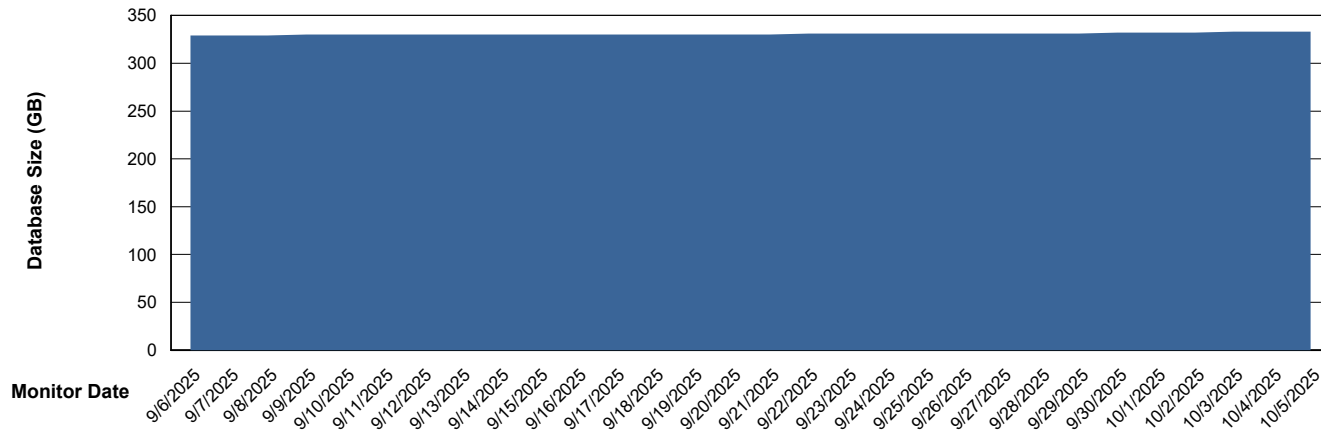

DATABASE SIZE RFL_PRD_ABS01_DB

Database growth over last month