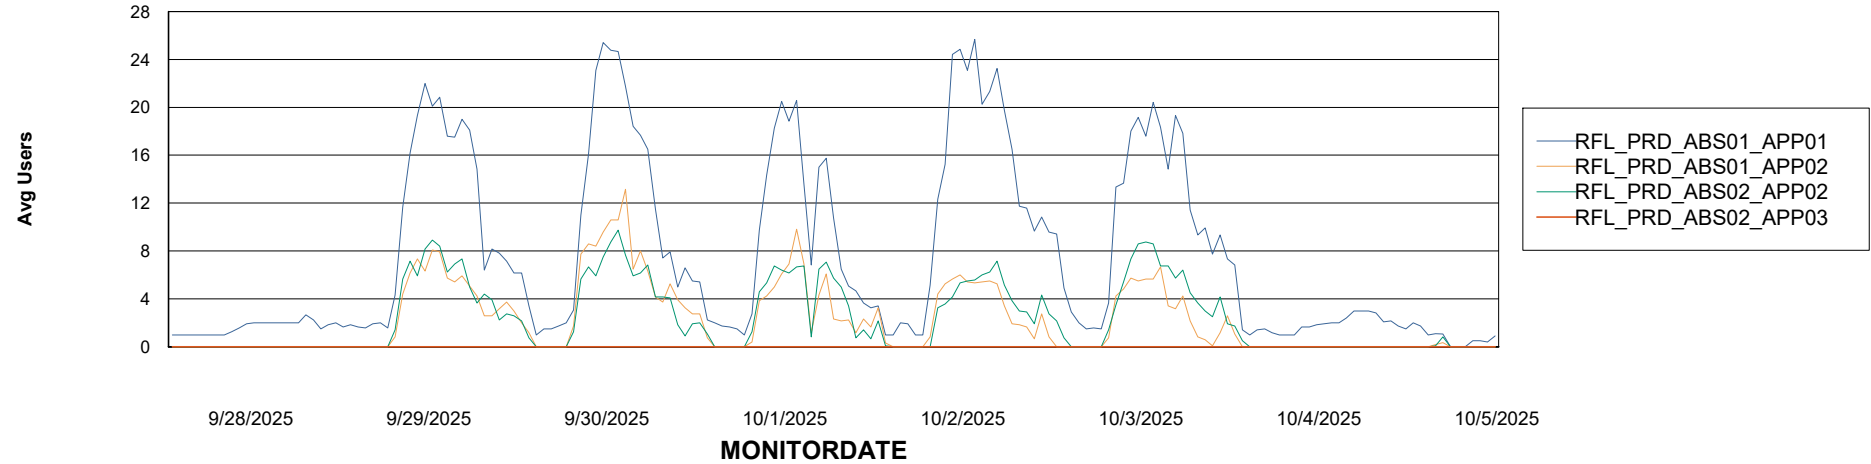

Standby Database Health RFL_Production

Recovery lag for last 7 days

Weekly SLA Customer Report

Customer RFL_Production
Database ID 36

ABSSolute Application Server Services

Avg memory used per ABS Server Service

Avg users per day per ABS server

Weekly SLA Customer Report

Customer RFL_Production
Database ID 36

ABSSolute Application ReportServer Services

Avg memory used per ReportServer Service

Weekly SLA Customer Report