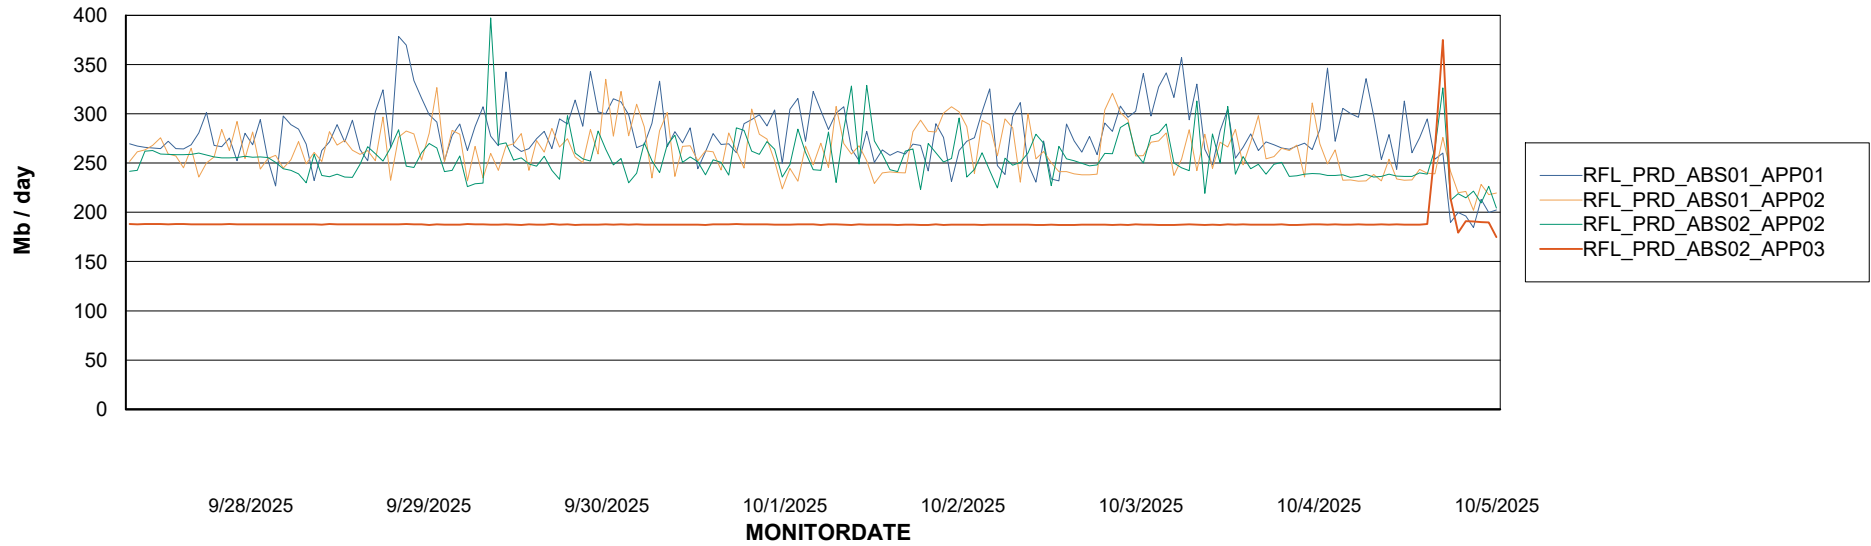

Standby Database Health RFL_Production

Recovery lag for last 7 days

Weekly SLA Customer Report

Customer RFL_Production
Database ID 36

ABSSolute Application Server Services

Avg memory used per ABS Server Service

Avg users per day per ABS server

Weekly SLA Customer Report

Customer RFL_Production
Database ID 36

ABSSolute Application ReportServer Services

Avg memory used per ReportServer Service

Weekly SLA Customer Report