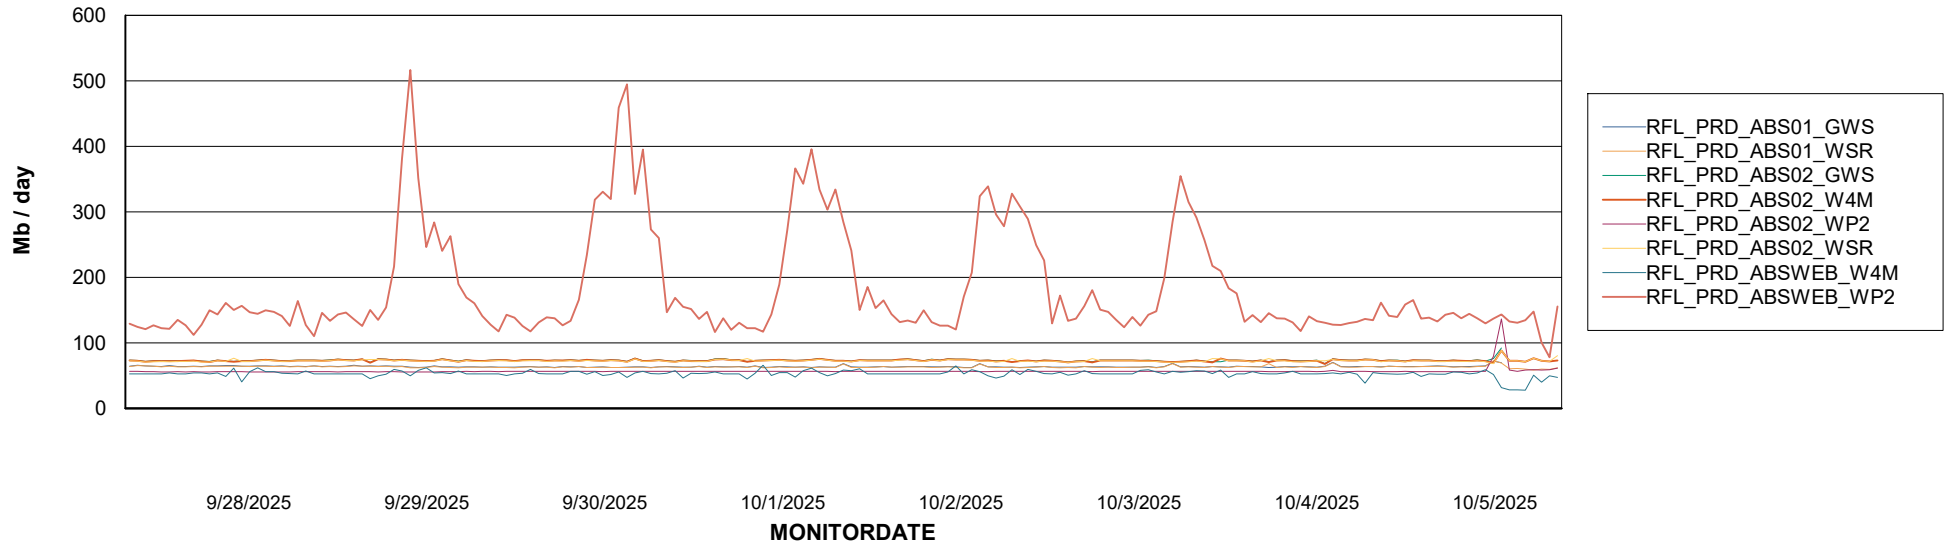

ABSSolute Web Component Services

Avg memory used per ABS Web component