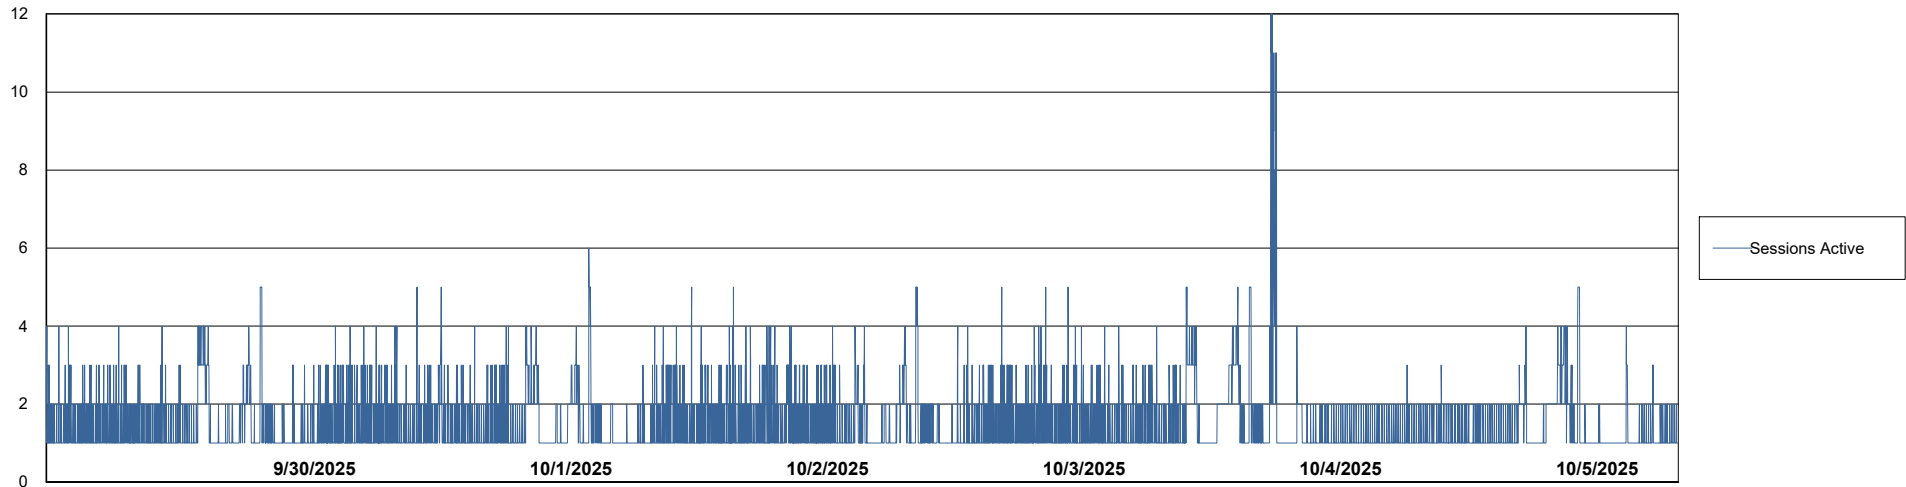

Database Performance RFL_PRD_ABS01_DB