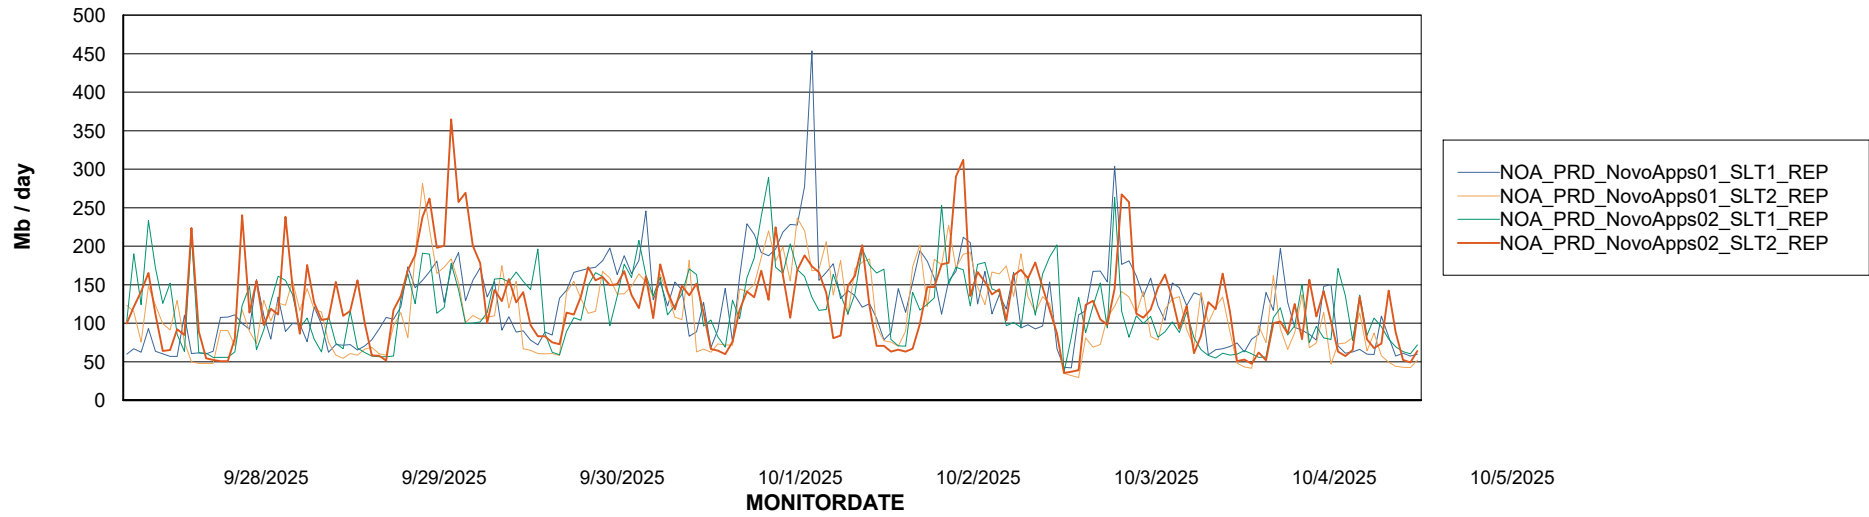

ABSSolute Application ReportServer Services

Avg memory used per ReportServer Service