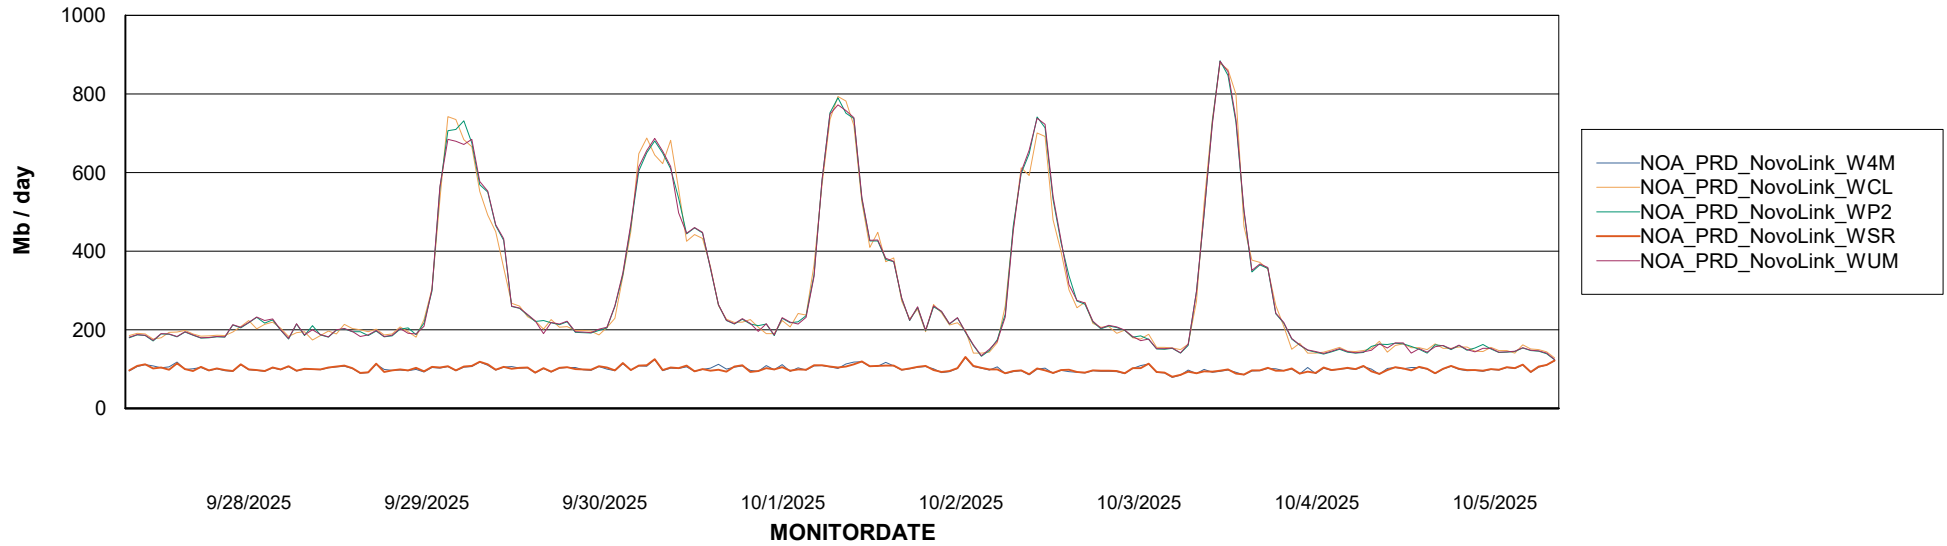

ABSSolute Web Component Services

Avg memory used per ABS Web component