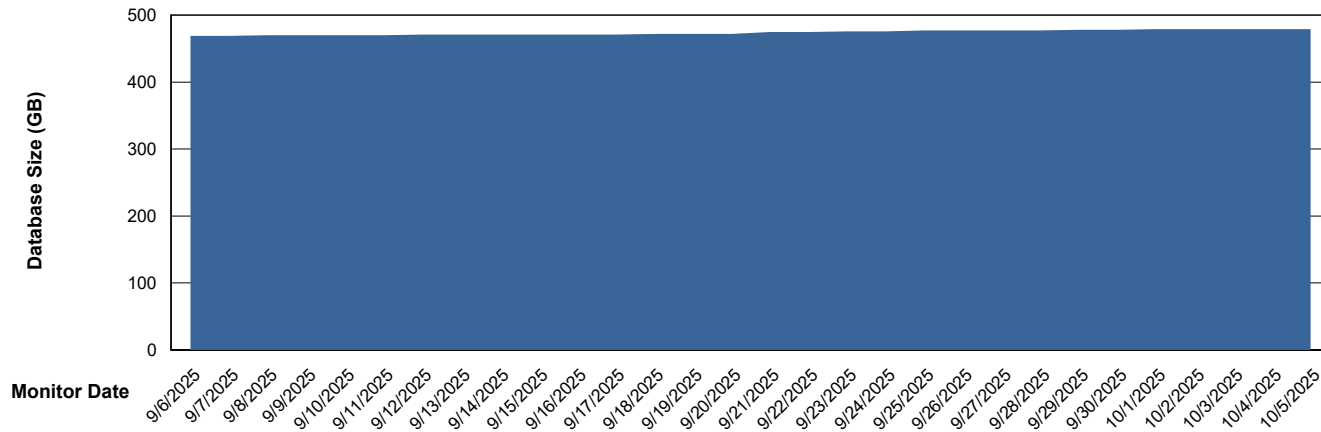

DATABASE SIZE NOA_PRD_NovoABS01_ABS1

Database growth over last month