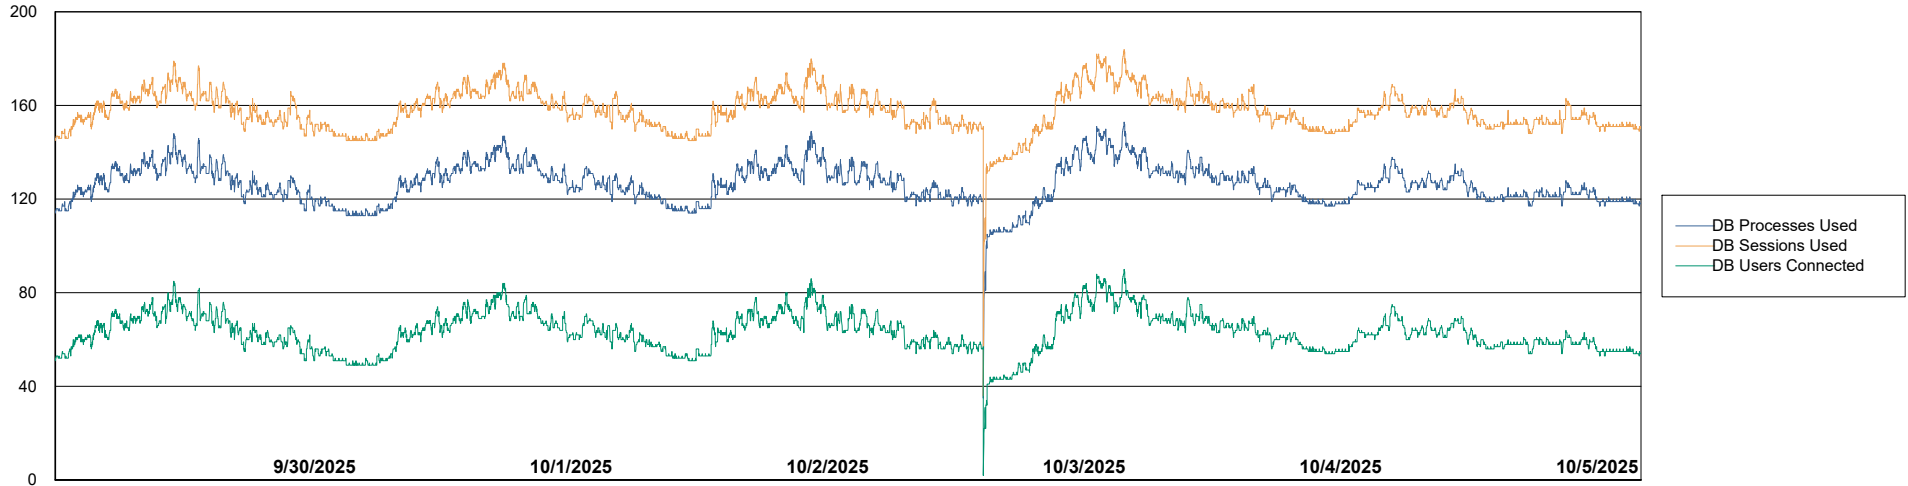

Database Performance NOA_PRD_NovoABS01_ABS1