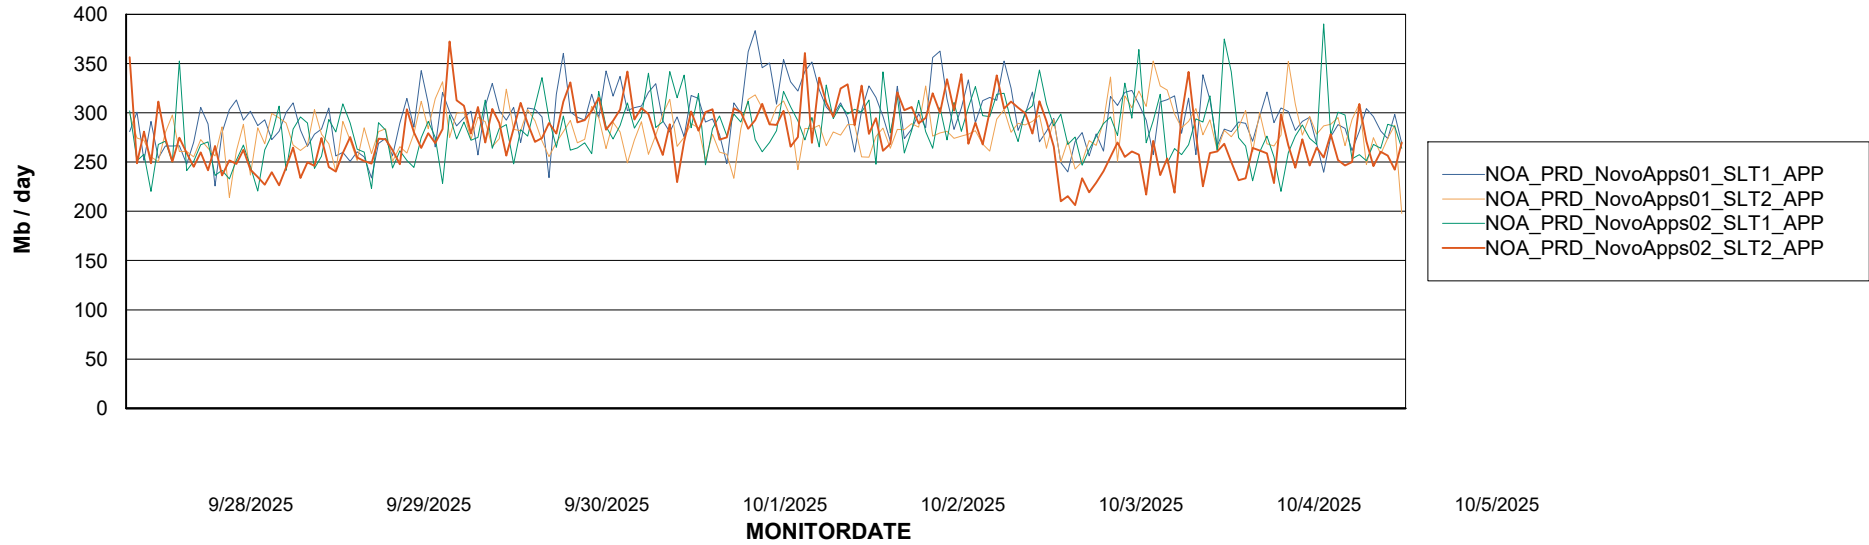

ABSSolute Application Server Services

Avg memory used per ABS Server Service