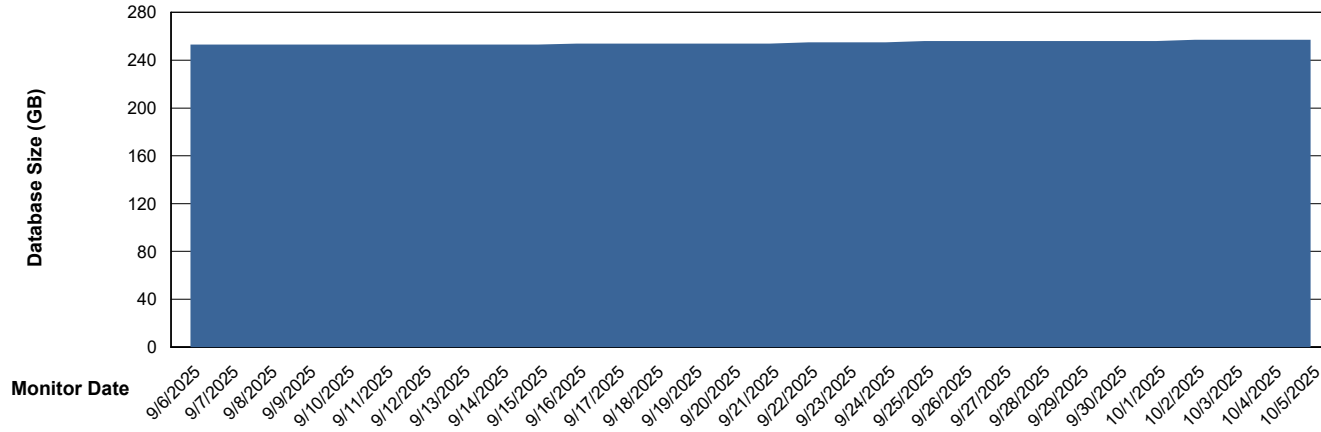

DATABASE SIZE NOA_PRD_NHSBI_ABS1

Database growth over last month