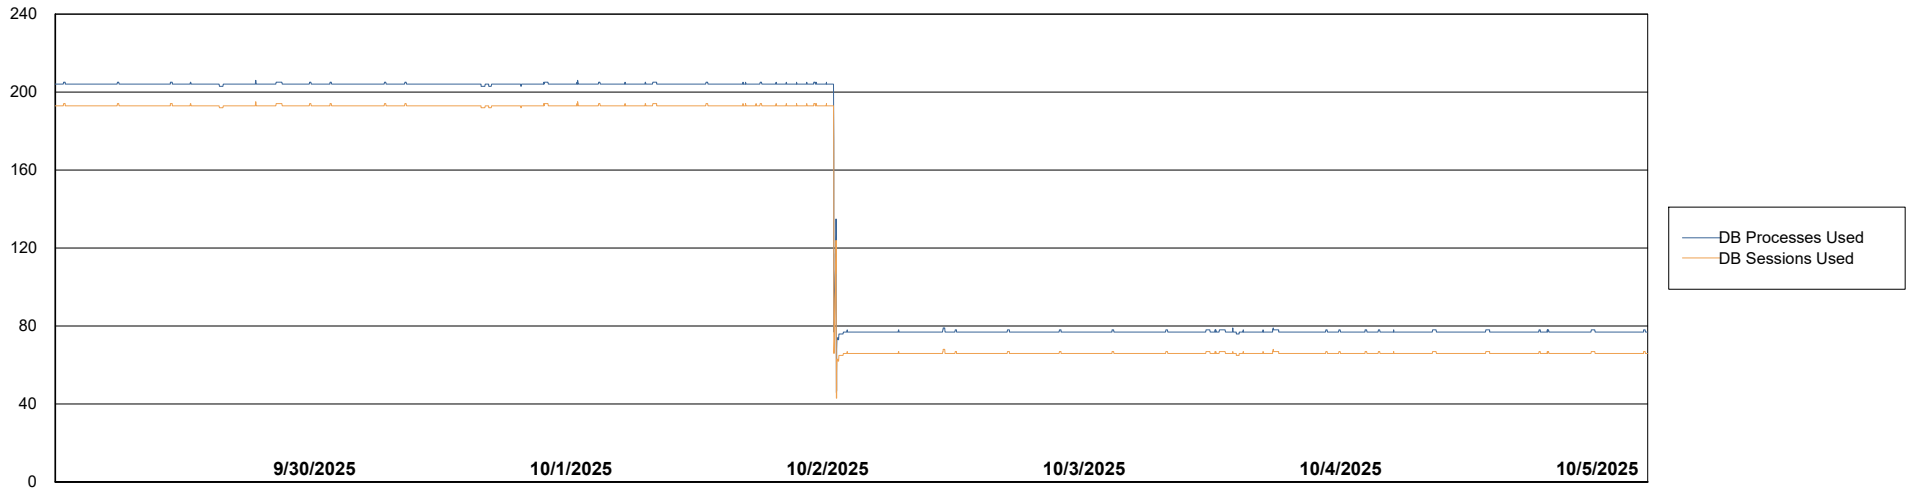

Database Performance LST-DBS8-AMS_DB_HSBABS1