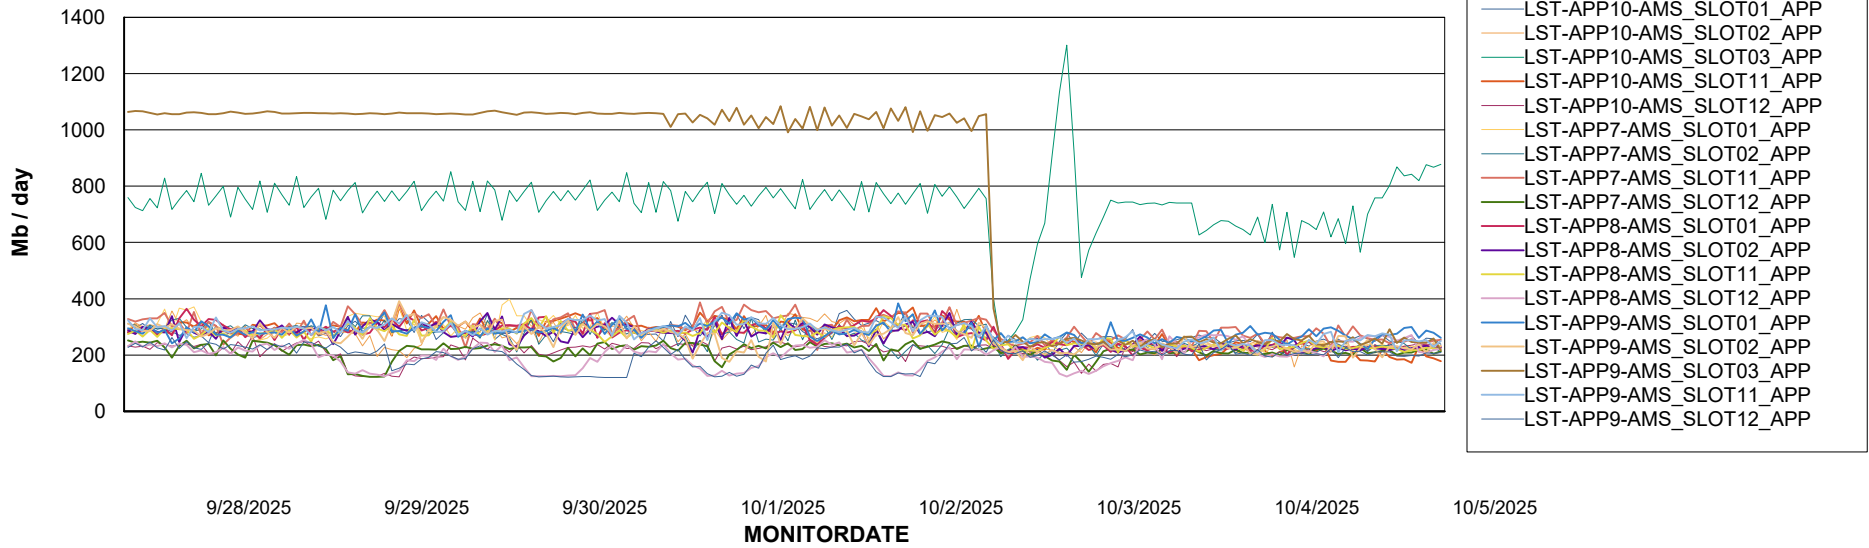

ABSSolute Application Server Services

Avg memory used per ABS Server Service