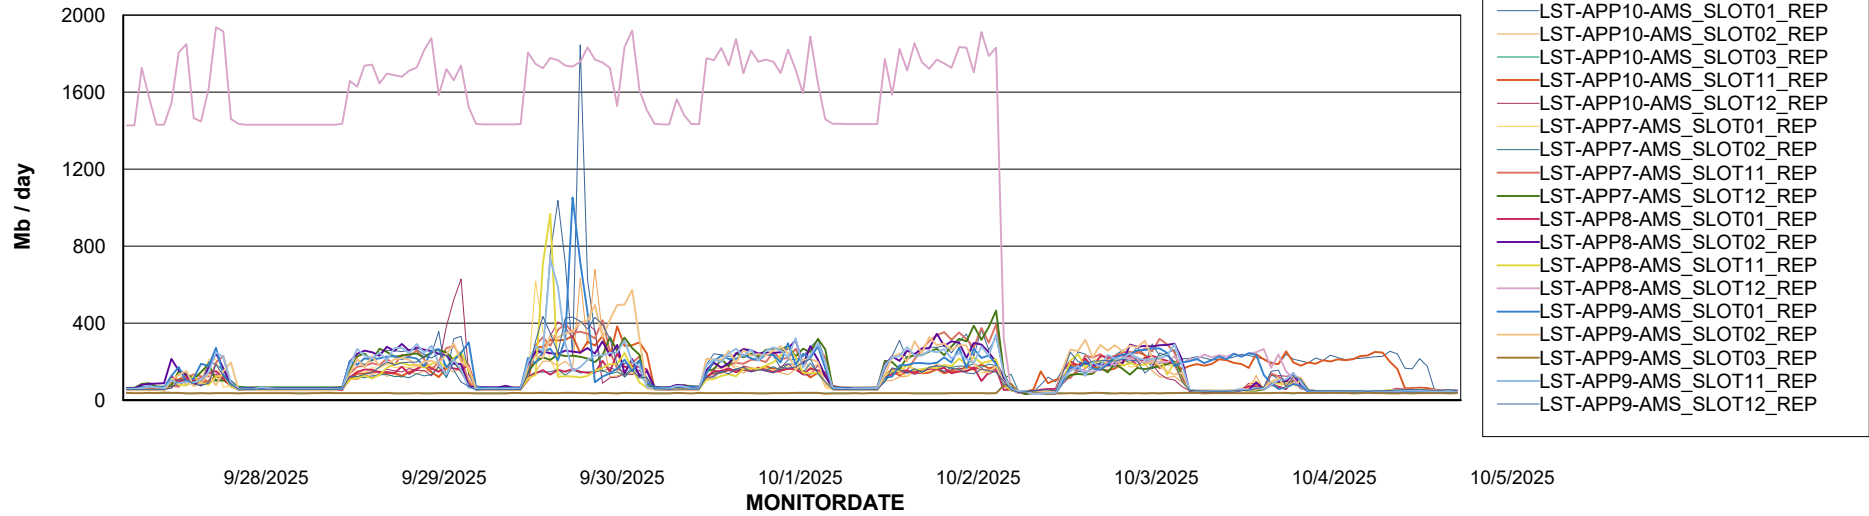

ABSSolute Application ReportServer Services

Avg memory used per ReportServer Service