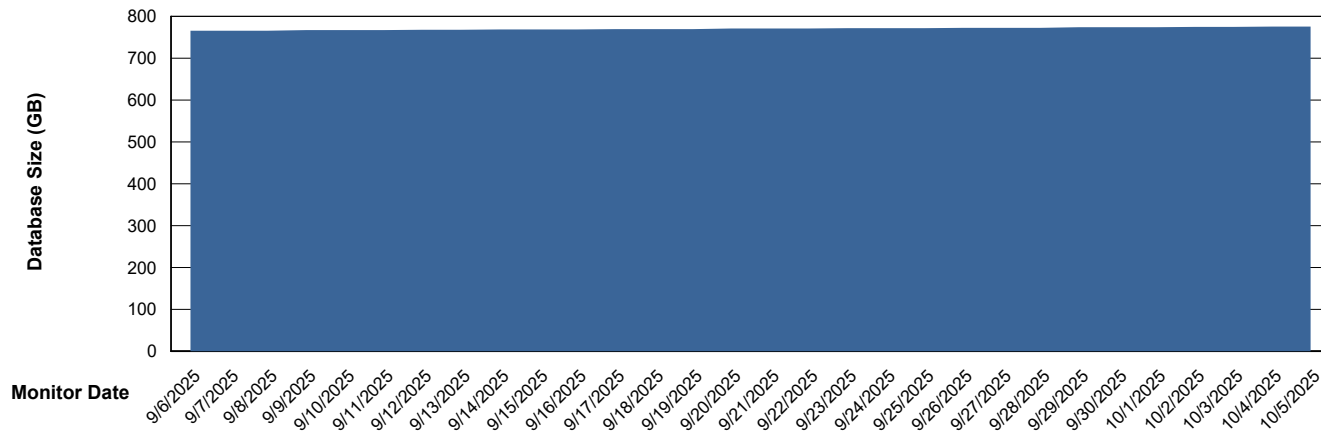

DATABASE SIZE LST-DBS7-AMS_DB_ABS1

Database growth over last month