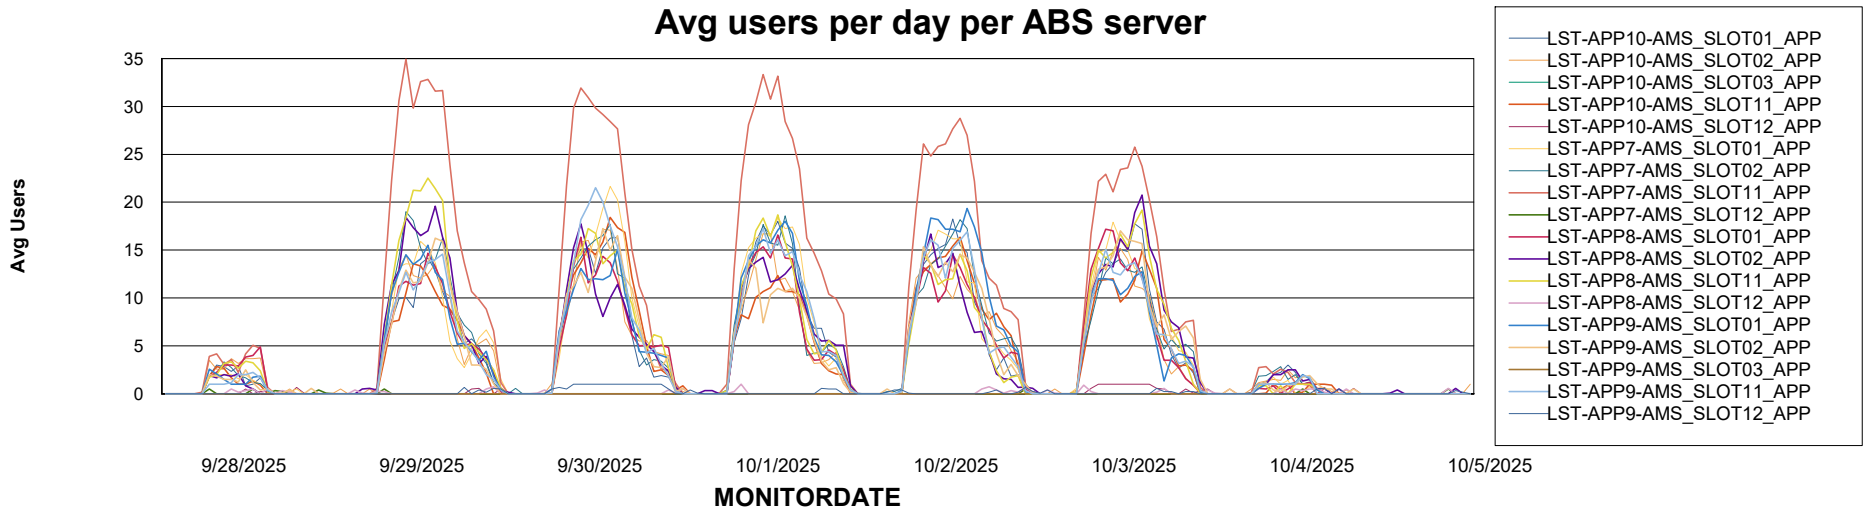

Weekly SLA Customer Report

Customer LST OCI AMS Production Finland
Database ID 215

ABSSolute Application Server Services

Avg memory used per ABS Server Service

Avg users per day per ABS server

Weekly SLA Customer Report