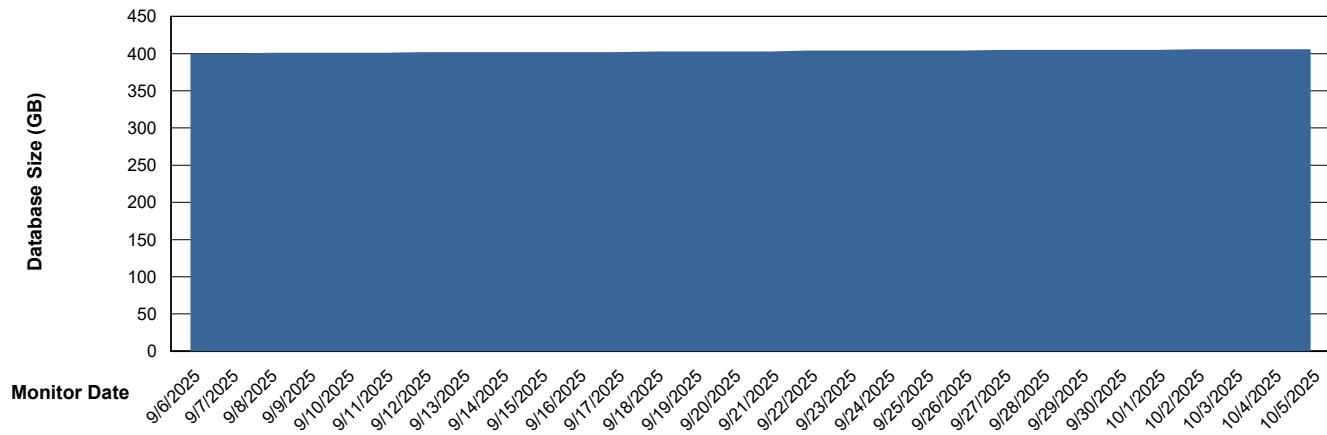

DATABASE SIZE LST-DBS3-AMS_DB_ABSME

Database growth over last month