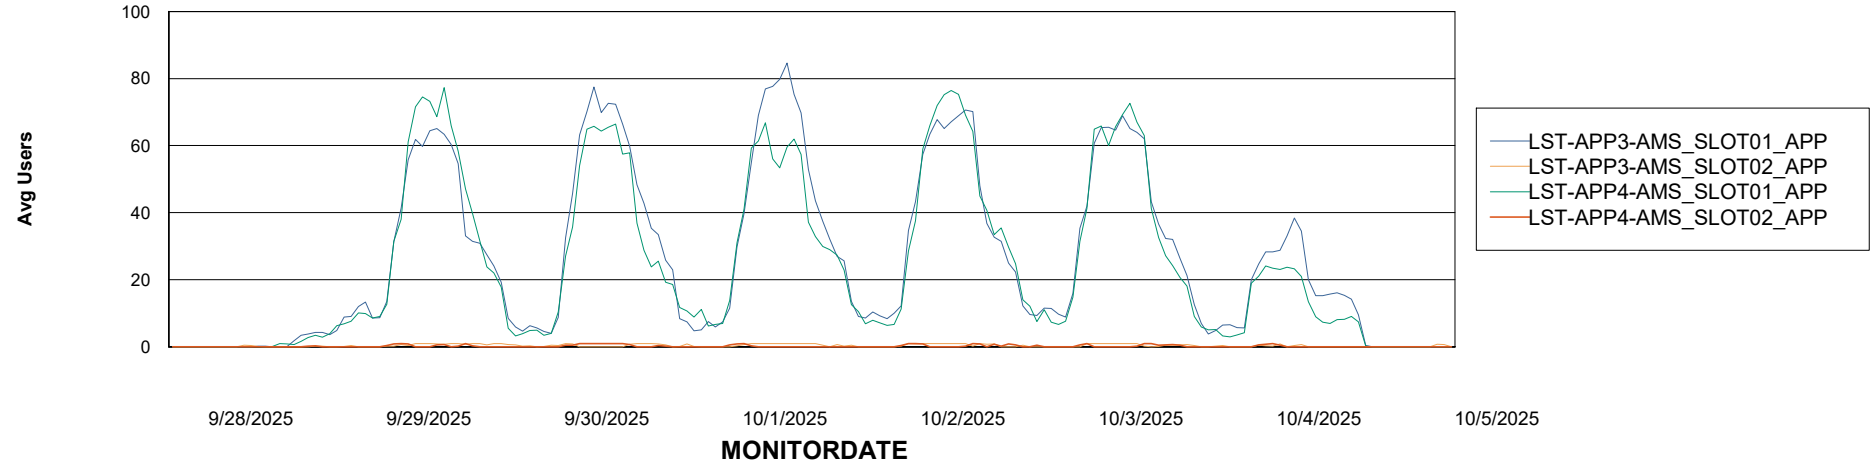

Weekly SLA Customer Report

Customer LST OCI AMS Production ABSME
Database ID 213

ABSSolute Application Server Services

Avg memory used per ABS Server Service

Avg users per day per ABS server

Weekly SLA Customer Report