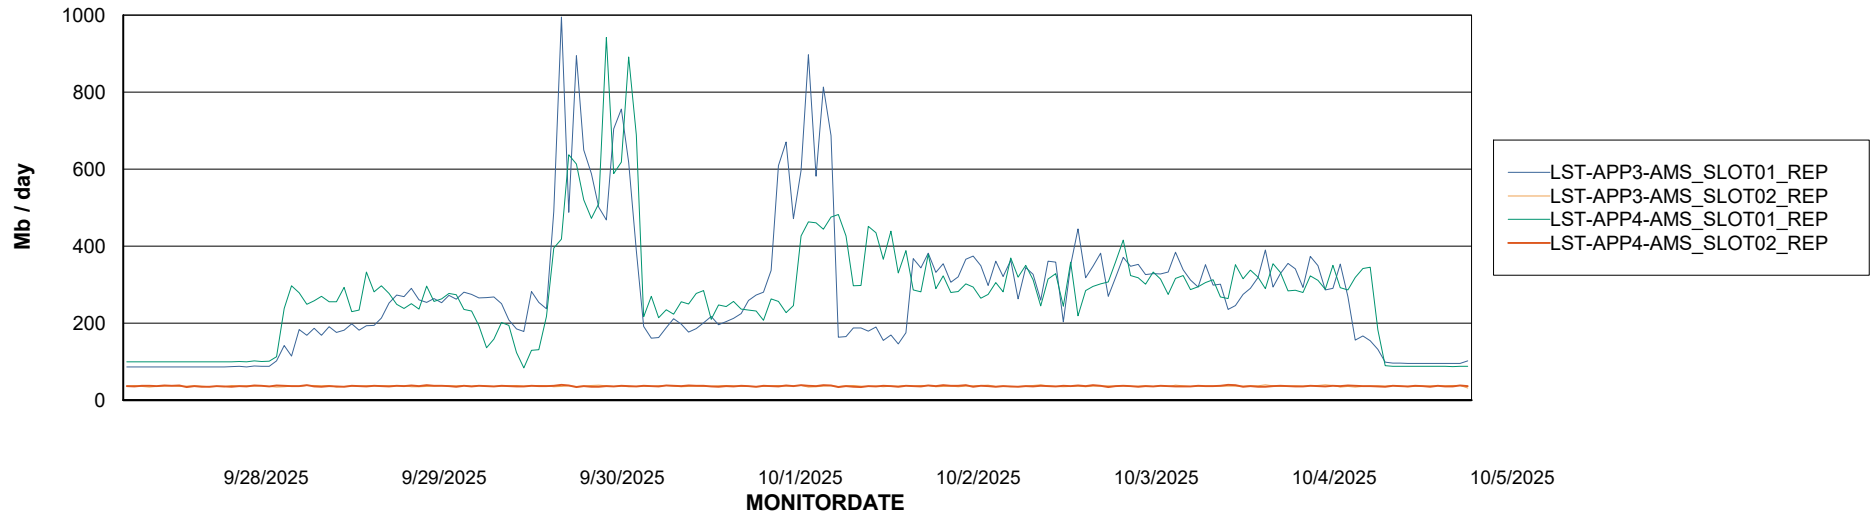

ABSSolute Application ReportServer Services

Avg memory used per ReportServer Service