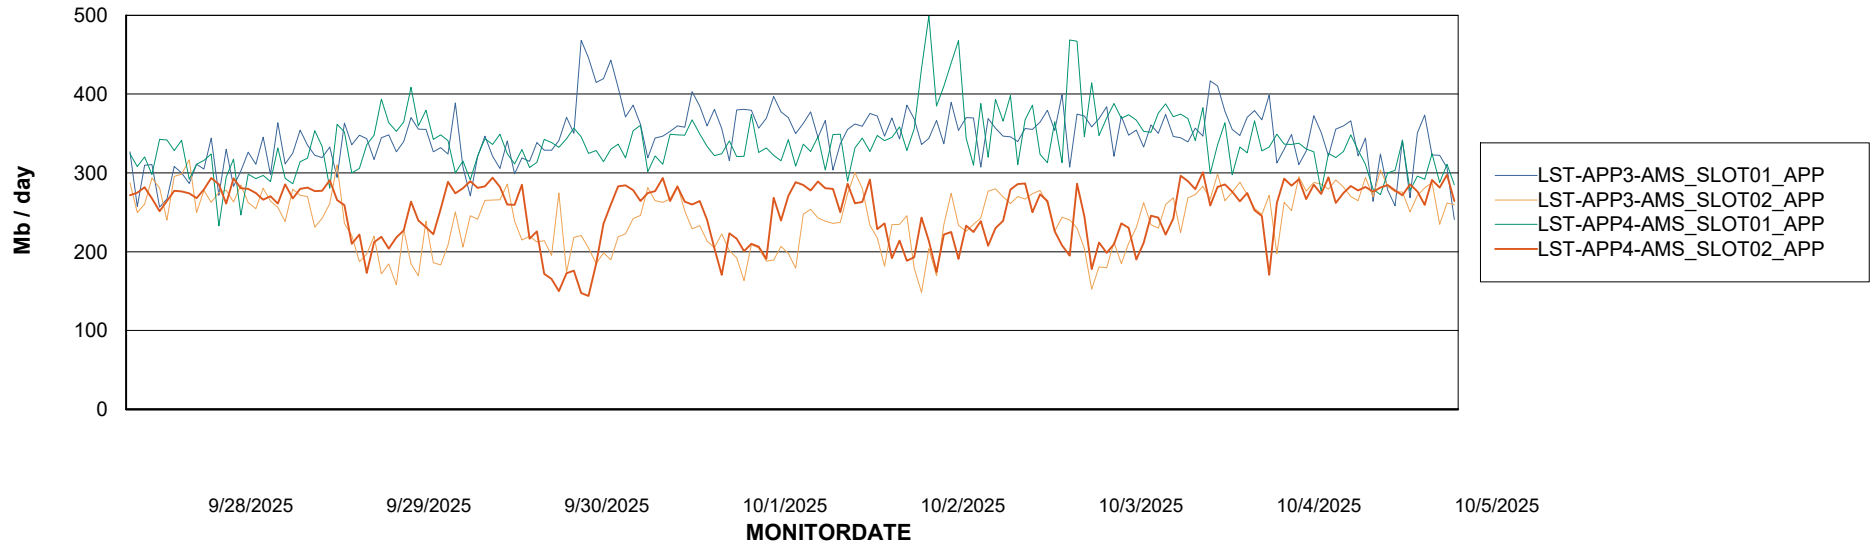

ABSSolute Application Server Services

Avg memory used per ABS Server Service