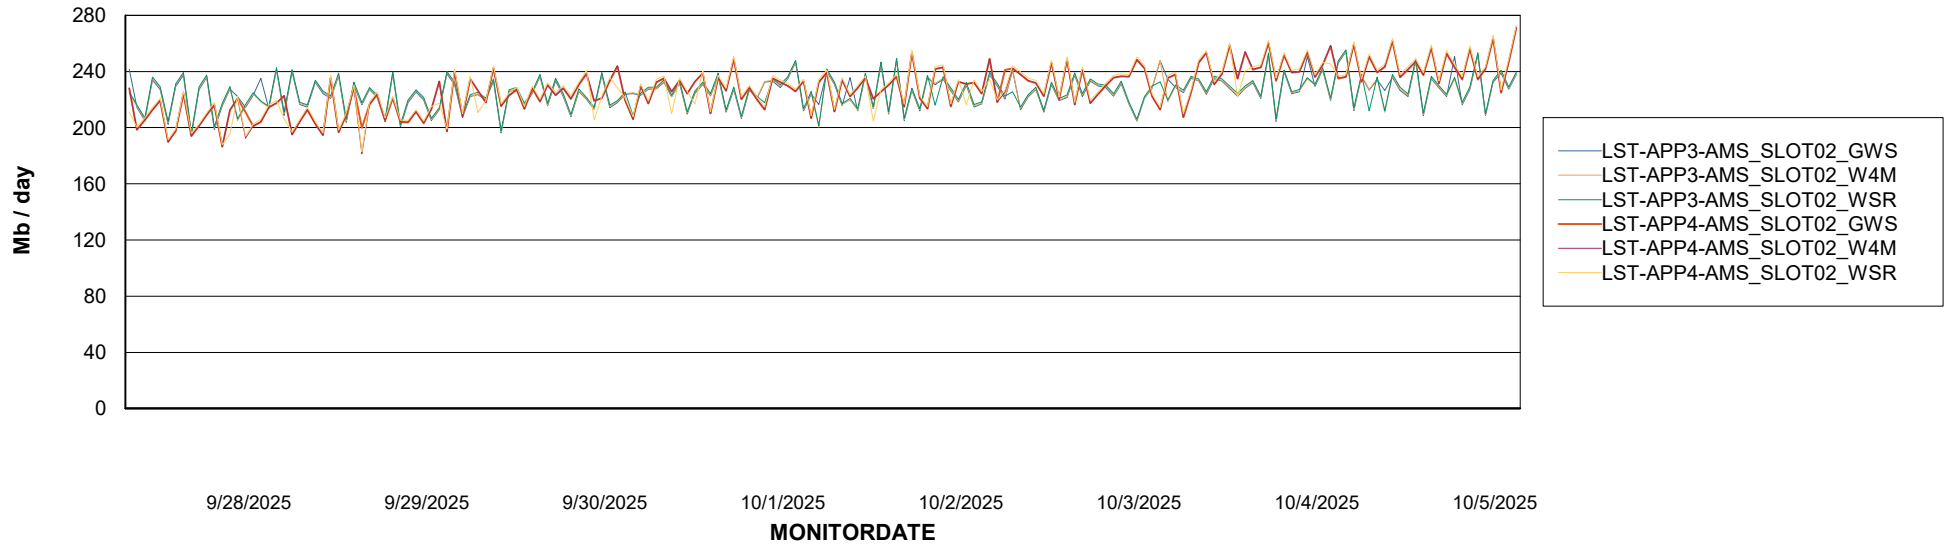

ABSSolute Web Component Services

Avg memory used per ABS Web component