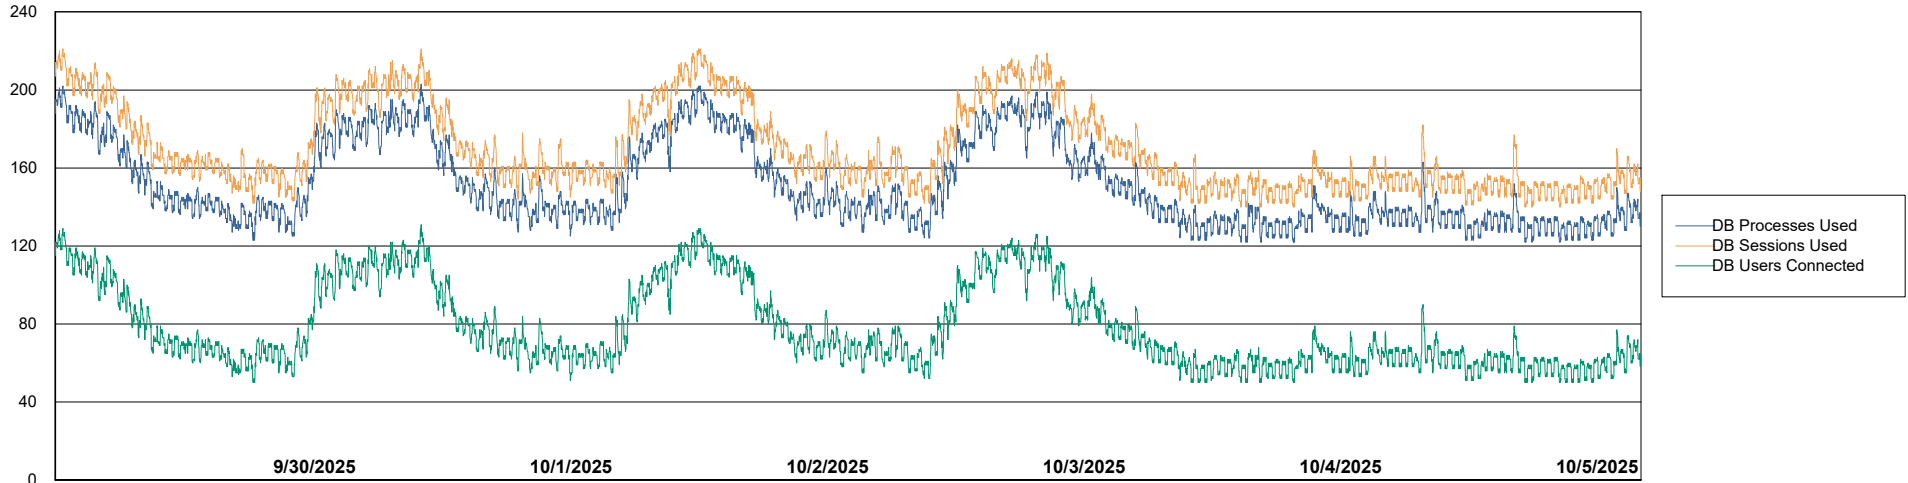

Database Performance LST-DBS4-AMS_DB_ABSME2