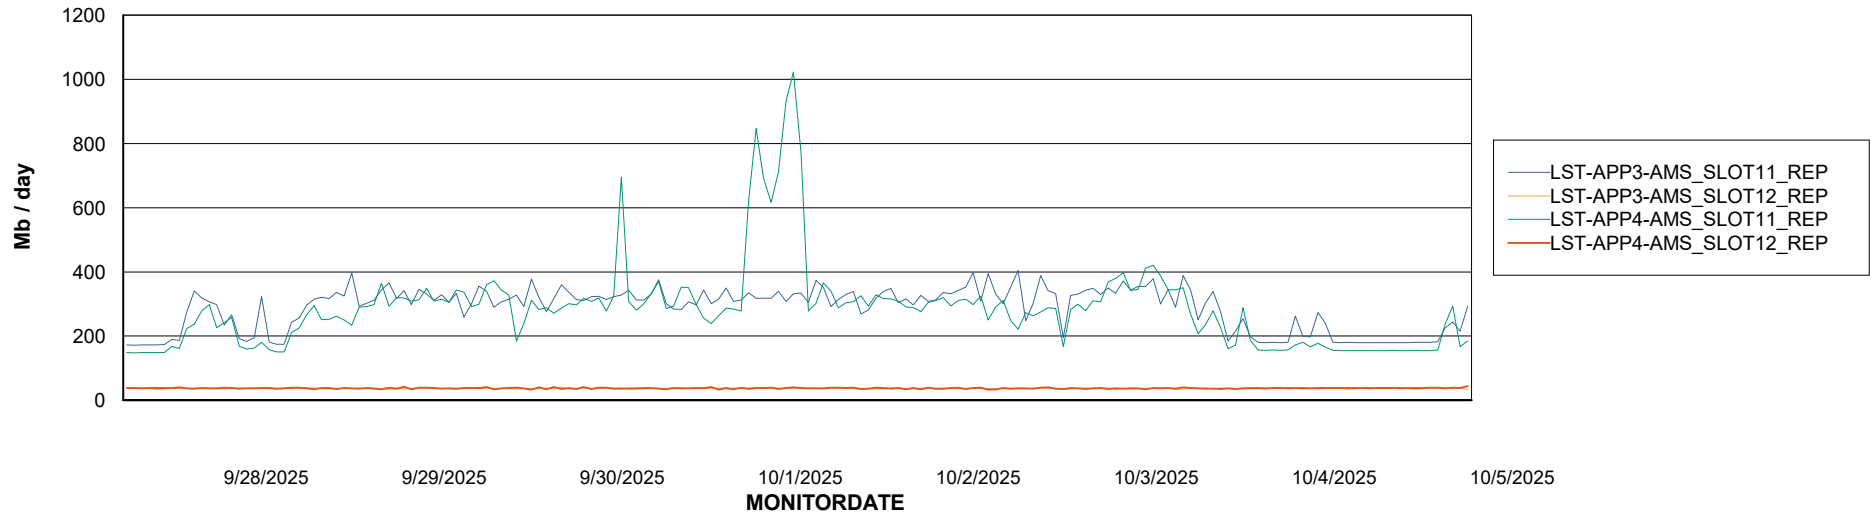

ABSSolute Application ReportServer Services

Avg memory used per ReportServer Service