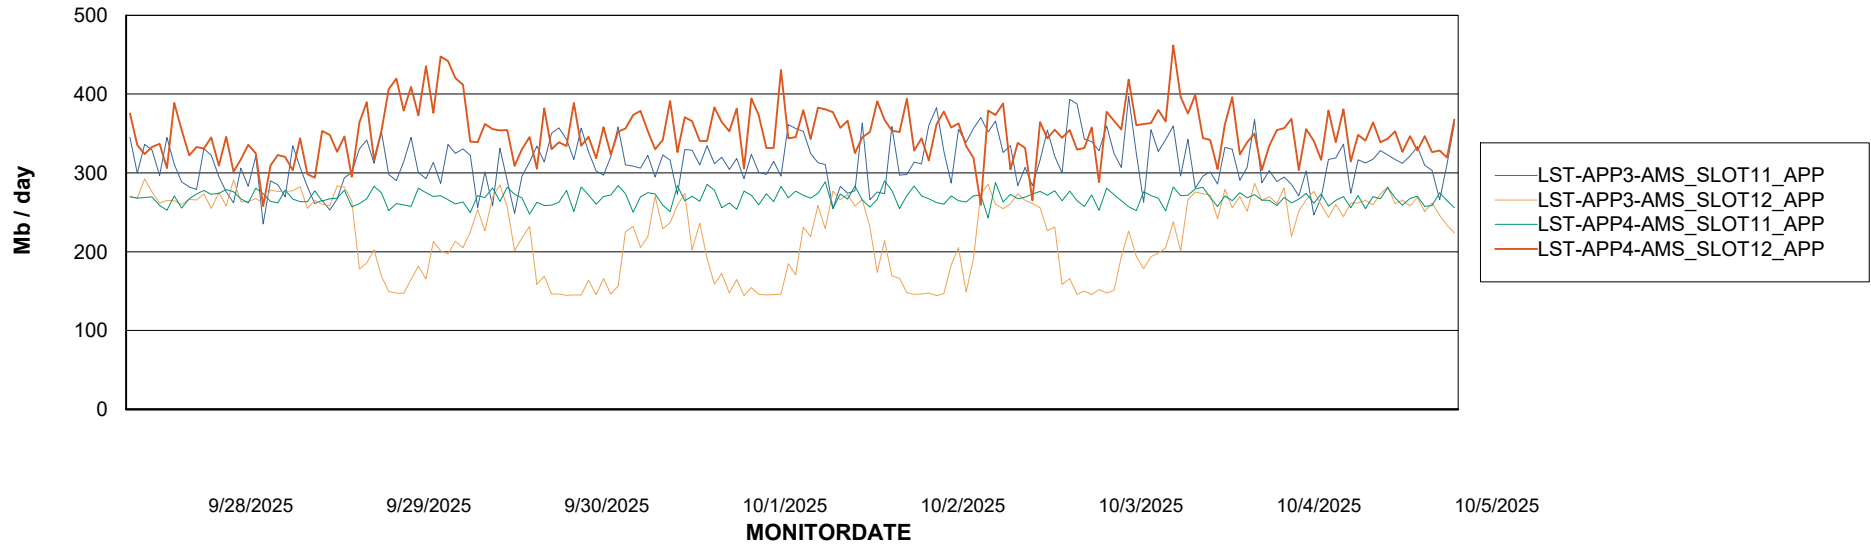

ABSSolute Application Server Services

Avg memory used per ABS Server Service