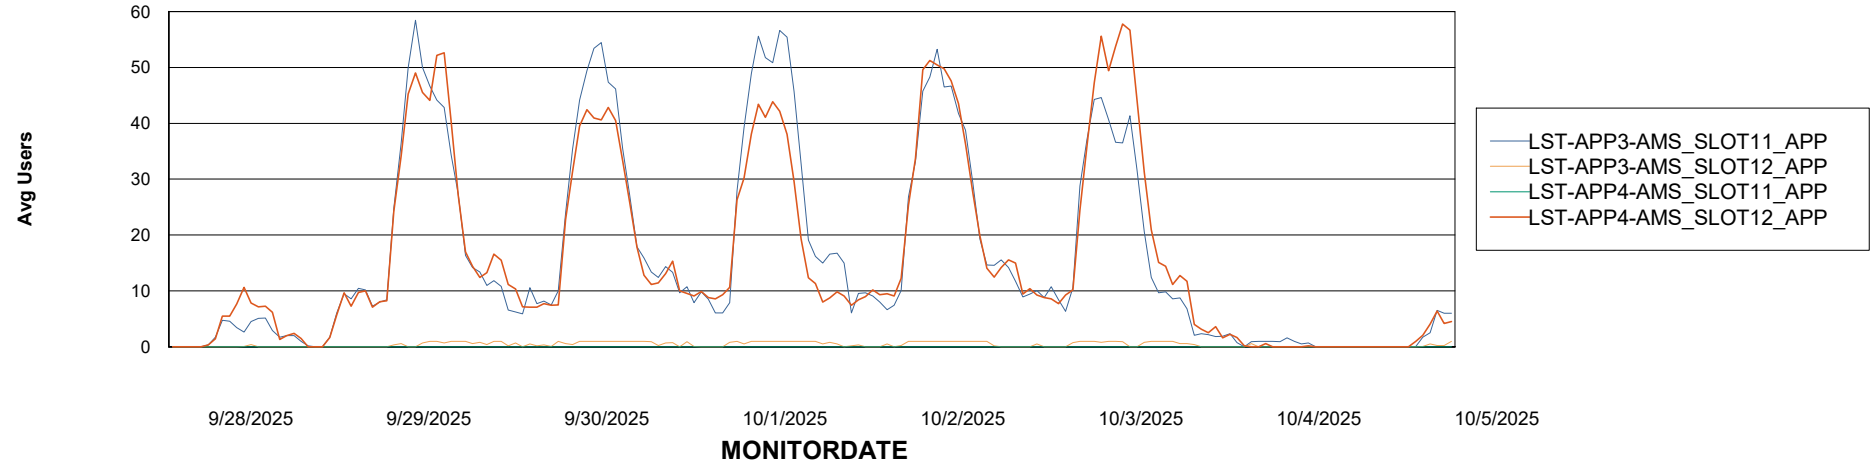

Weekly SLA Customer Report

Customer LST OCI AMS Production ABSME2
Database ID 211

ABSSolute Application Server Services

Avg memory used per ABS Server Service

Avg users per day per ABS server

Weekly SLA Customer Report