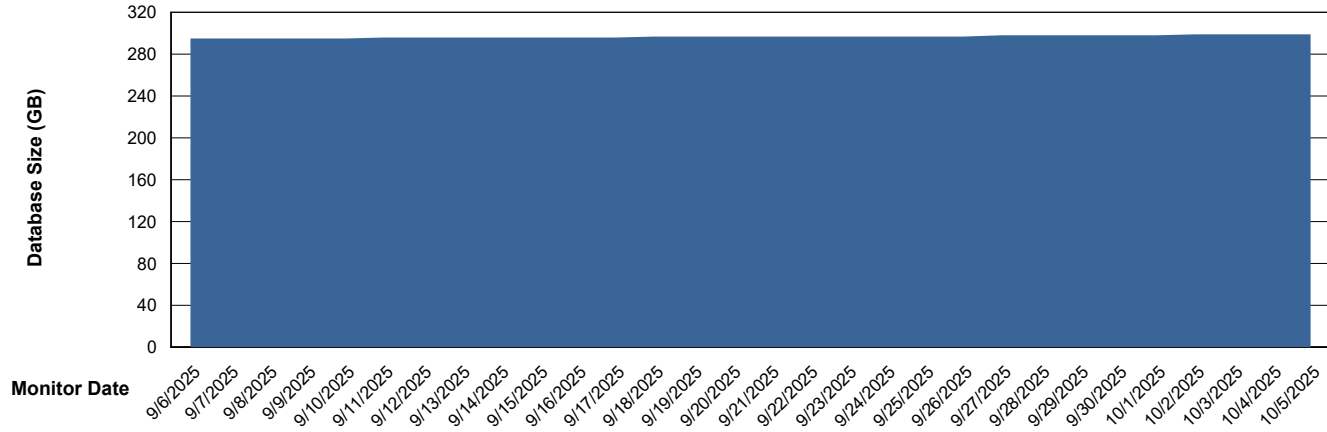

Database Performance LST-DBS4-AMS_DB_ABSME2

Weekly SLA Customer Report

Customer LST OCI AMS Production ABSME2
 Database ID 211

DATABASE SIZE LST-DBS4-AMS_DB_ABSME2

Database growth over last month

Database Tablespace LST-DBS4-AMS_DB_ABSME2