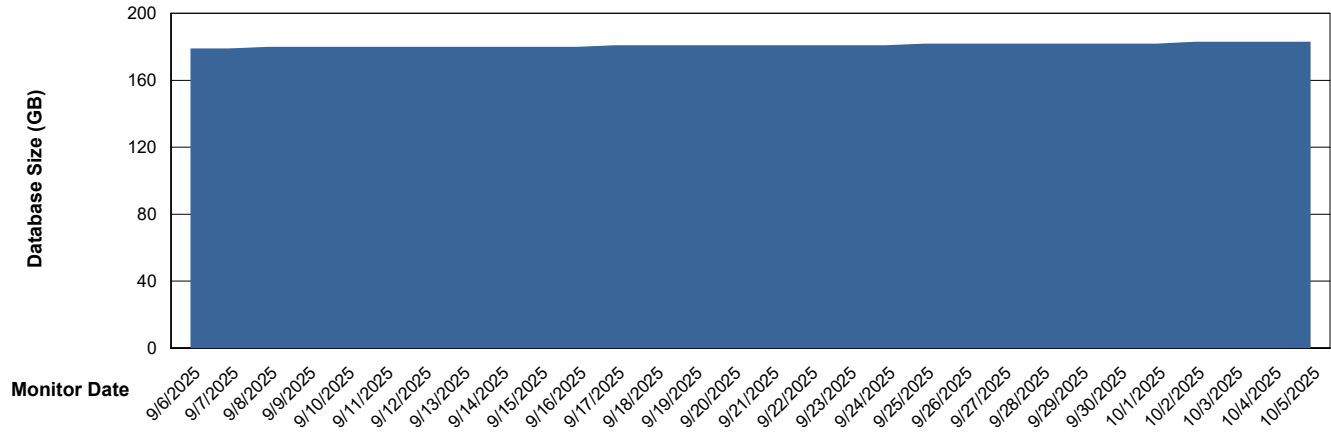

Database Performance LST-DBS6-AMS_DB_ABSEE2

Weekly SLA Customer Report

Customer LST OCI AMS Production ABSEE2
 Database ID 212

DATABASE SIZE LST-DBS6-AMS_DB_ABSEE2

Database growth over last month

Database Tablespace LST-DBS6-AMS_DB_ABSEE2