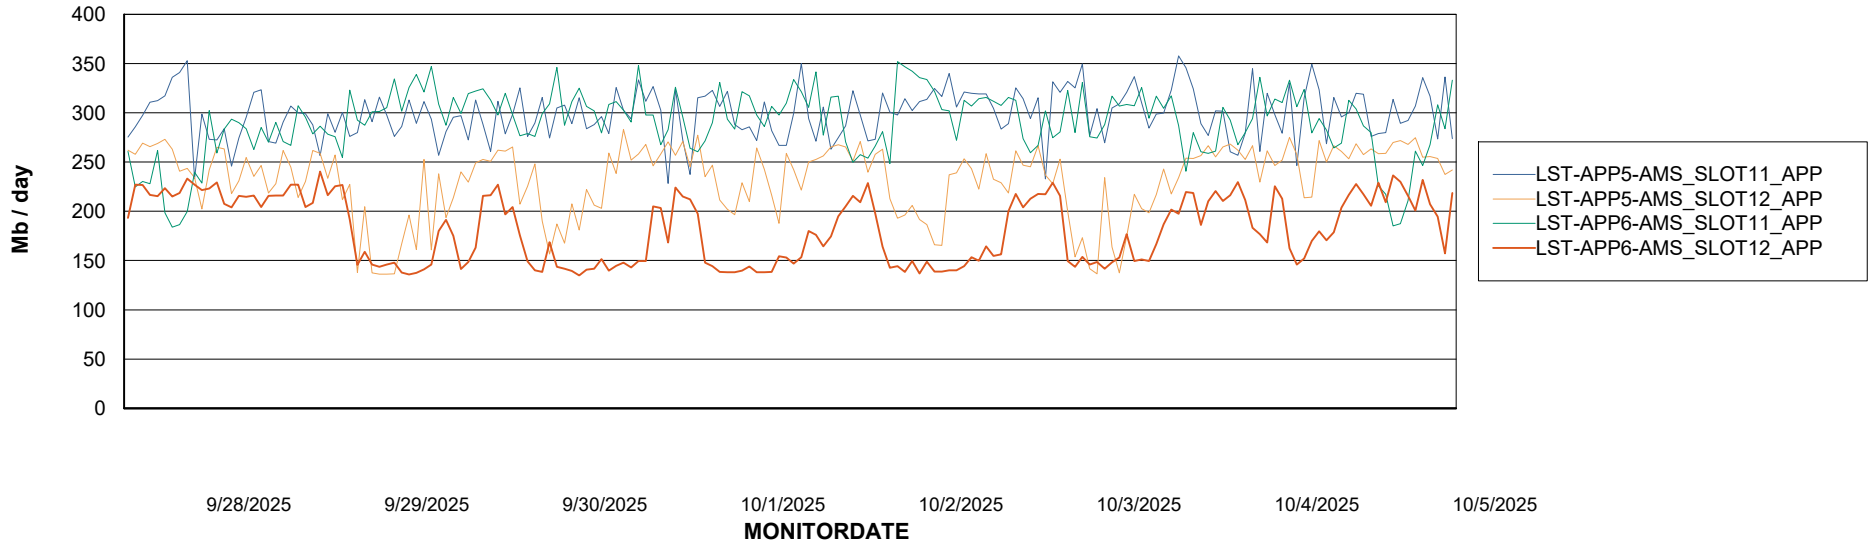

ABSSolute Application Server Services

Avg memory used per ABS Server Service