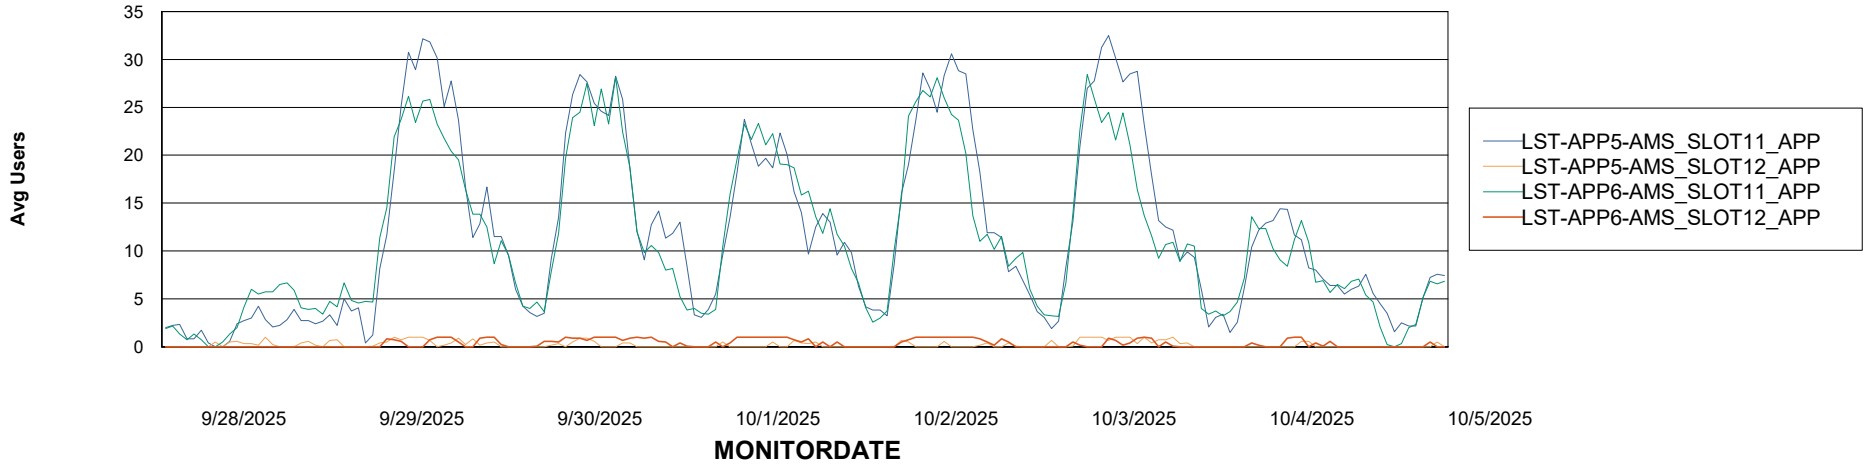

Weekly SLA Customer Report

Customer LST OCI AMS Production ABSEE2
Database ID 212

ABSSolute Application Server Services

Avg memory used per ABS Server Service

Avg users per day per ABS server

Weekly SLA Customer Report