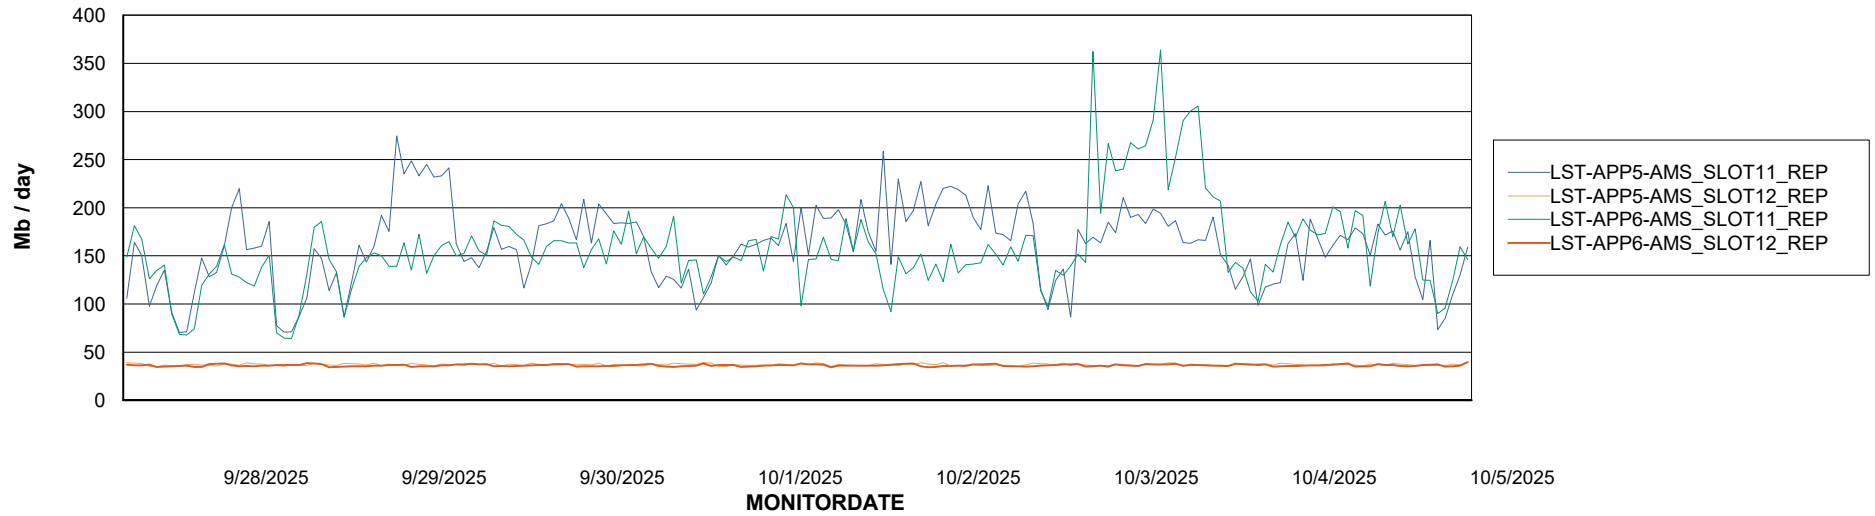

ABSSolute Application ReportServer Services

Avg memory used per ReportServer Service