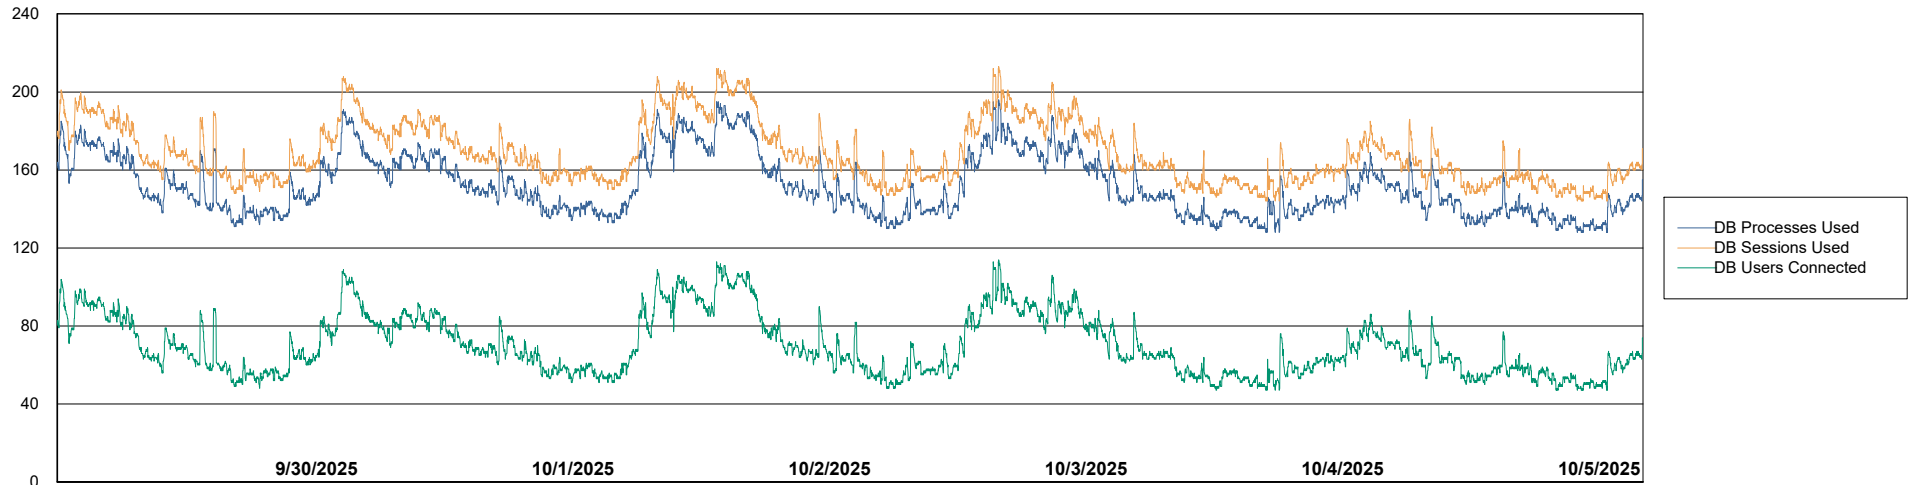

Database Performance LST-DBS6-AMS_DB_ABSEE2