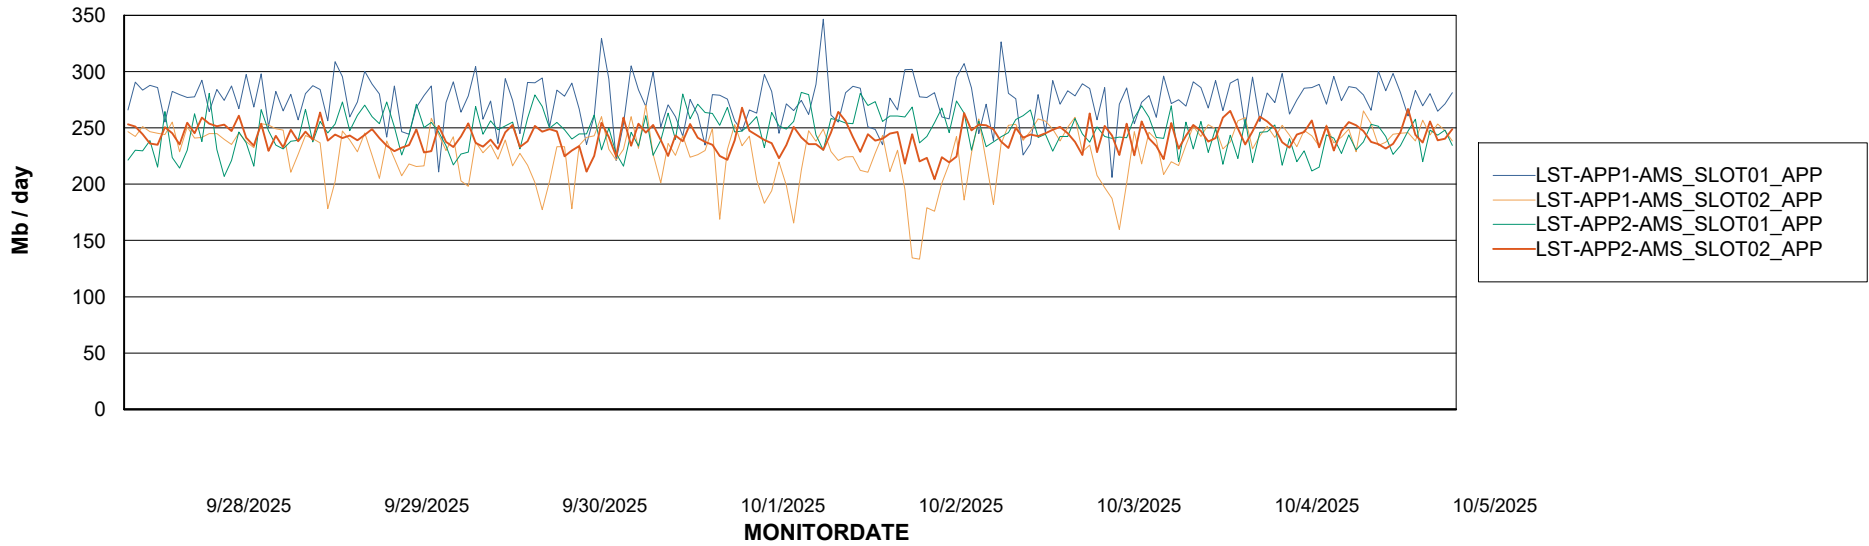

ABSSolute Application Server Services

Avg memory used per ABS Server Service