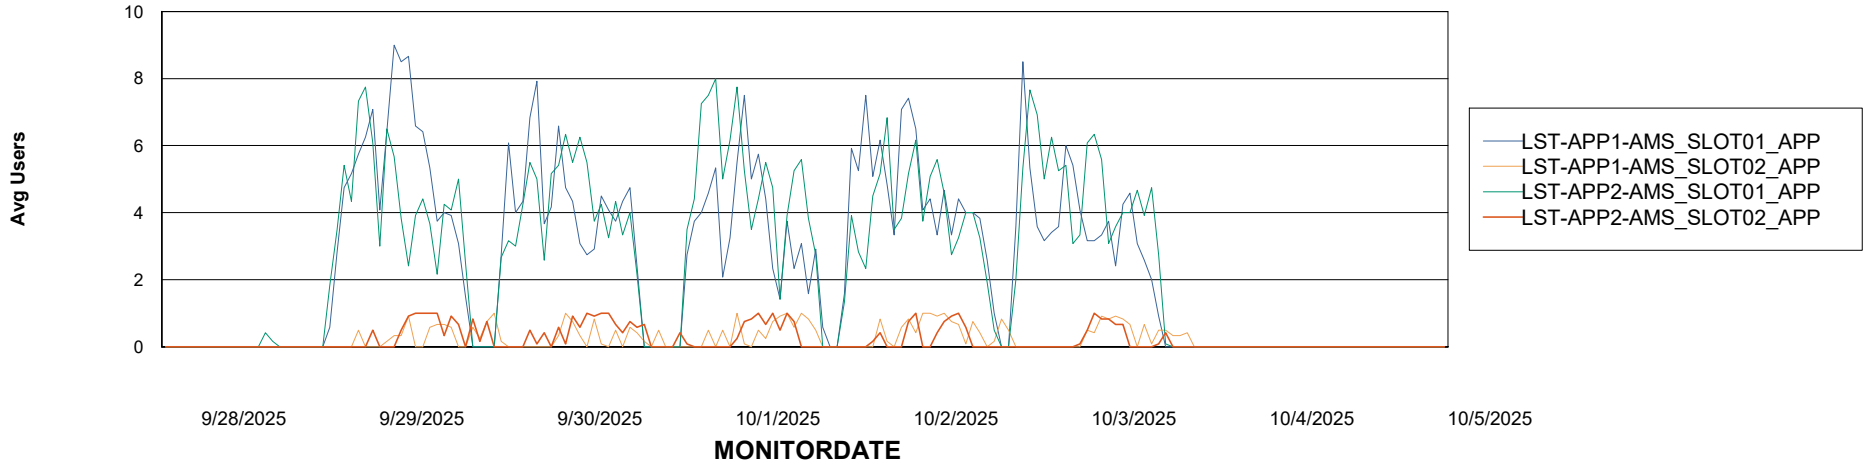

Weekly SLA Customer Report

Customer LST OCI AMS Production ABSCH
Database ID 217

ABSSolute Application Server Services

Avg memory used per ABS Server Service

Avg users per day per ABS server

Weekly SLA Customer Report