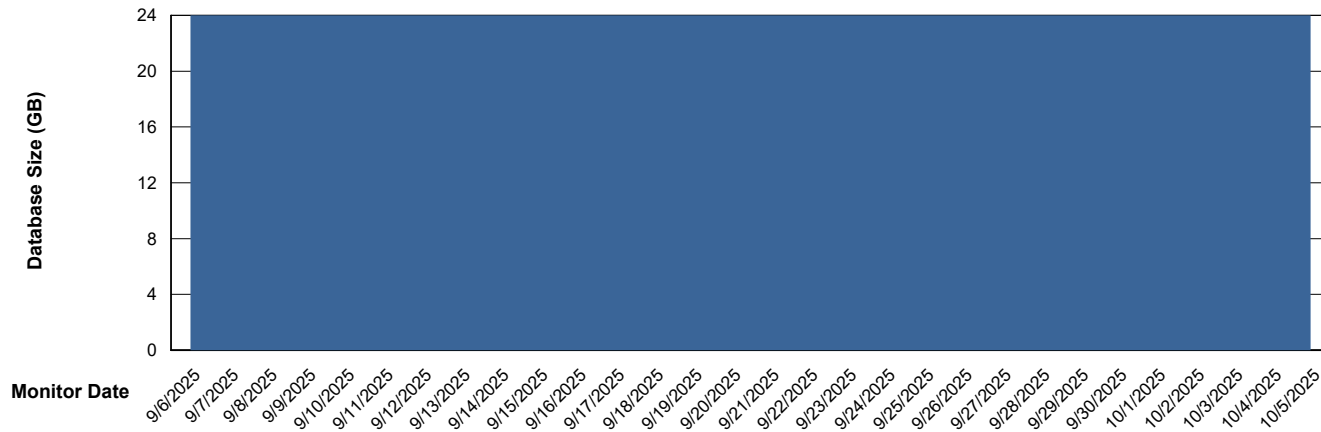

DATABASE SIZE LST-DBS1-AMS_DB_ABSCH

Database growth over last month