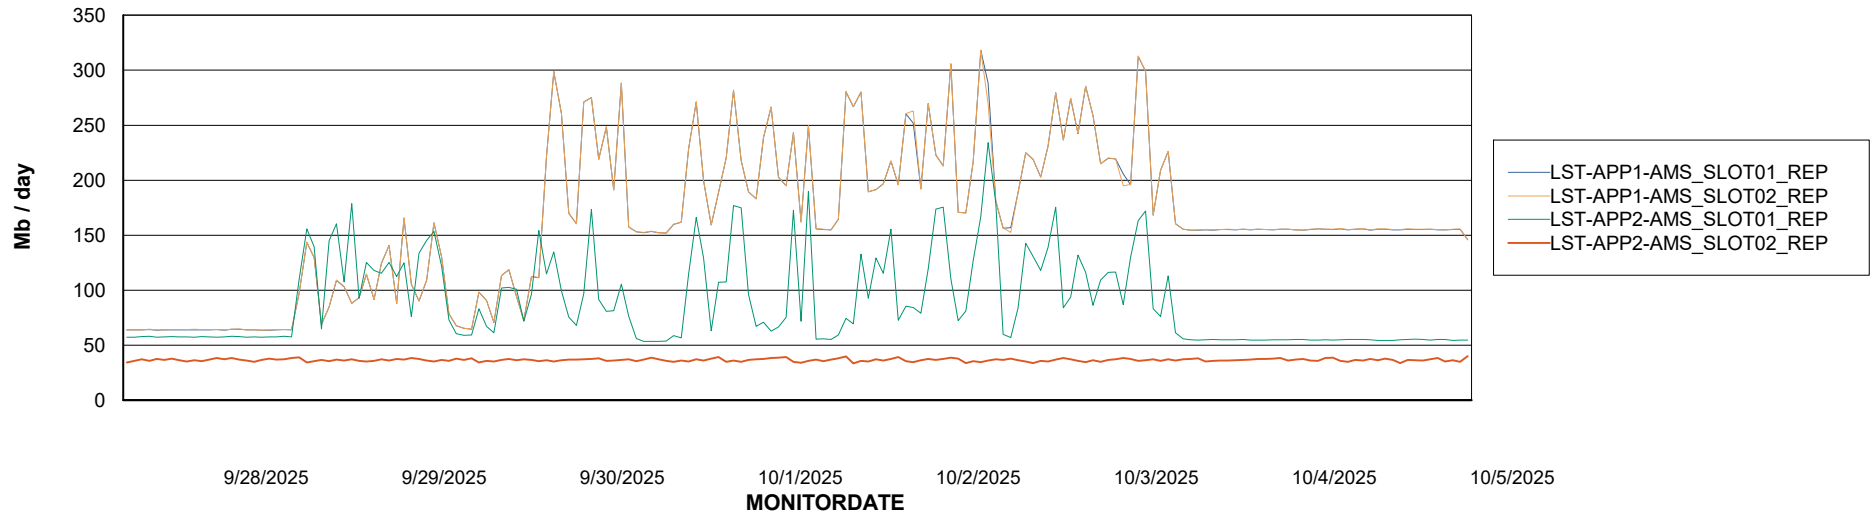

ABSSolute Application ReportServer Services

Avg memory used per ReportServer Service