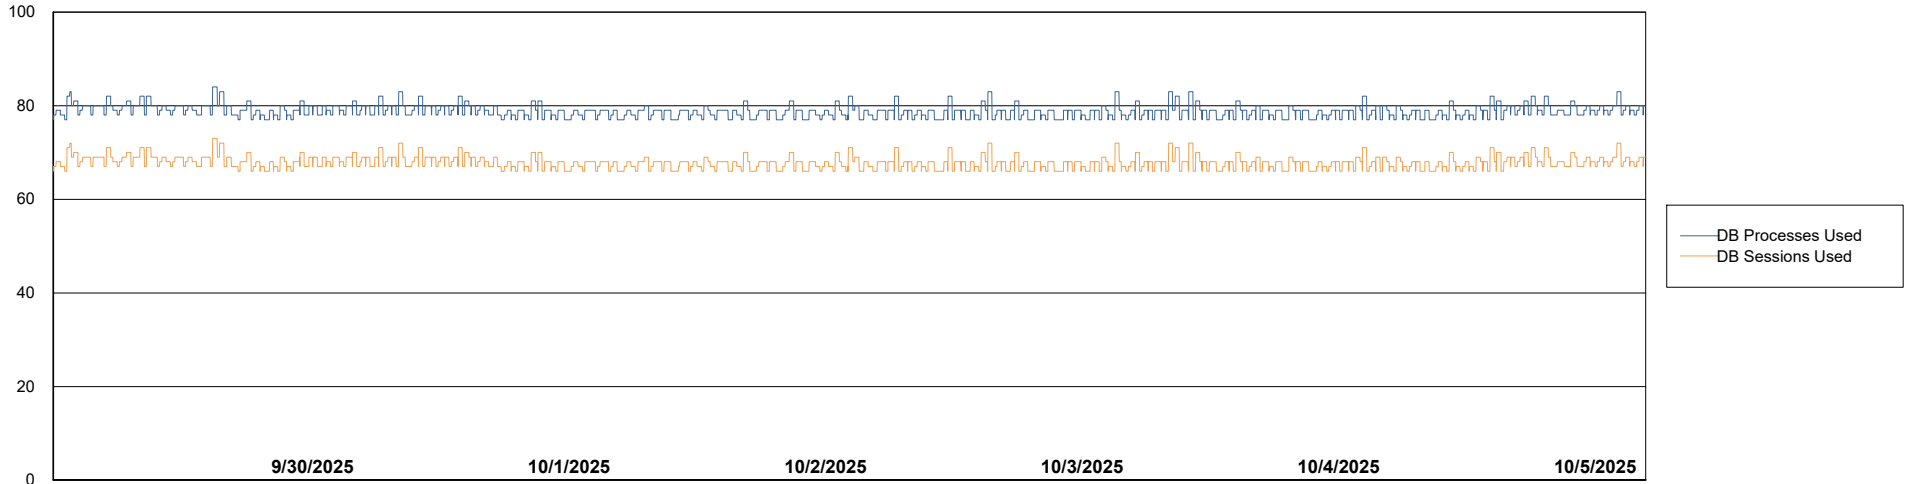

Database Performance LST-DBS2-AMS_DB_HSBABSCH