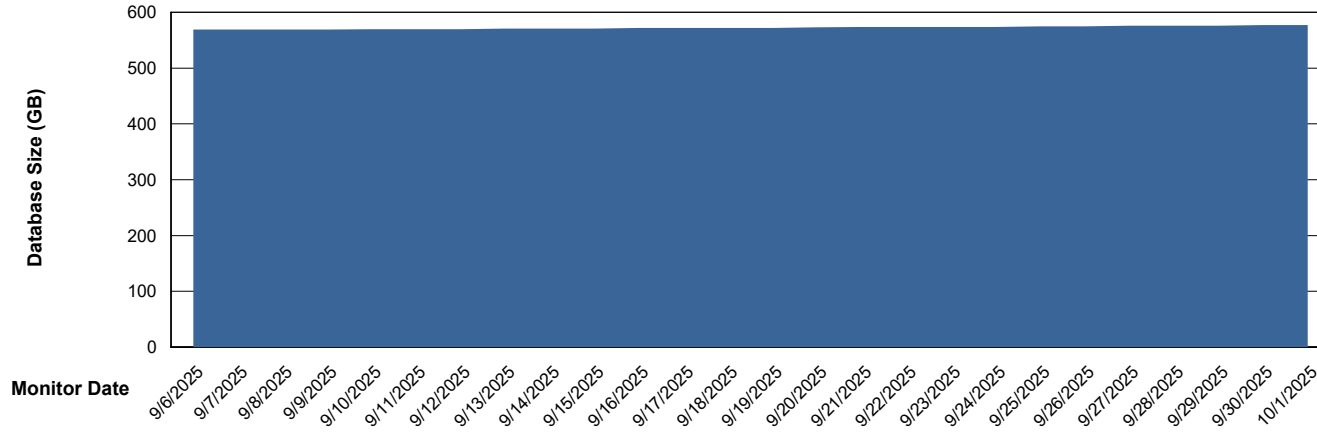

Customer LSS_CHINA_Production
Database ID 202

Database Performance LSS_CHINA_PRD_liazcnVMPABSDB2_HSBABS1

Weekly SLA Customer Report

Customer LSS_CHINA_Production
Database ID 202

DATABASE SIZE LSS_CHINA_PRD_liazcne2VMProdABSSoluteDB1_ABS1

Database growth over last month

DATABASE SIZE LSS_CHINA_PRD_liazcnVMPABSD1_ABS1

Database growth over last month

Weekly SLA Customer Report

Customer LSS_CHINA_Production
Database ID 202

Database Tablespace LSS_CHINA_PRD_liazcne2VMProdABSSoluteDB1_ABS1