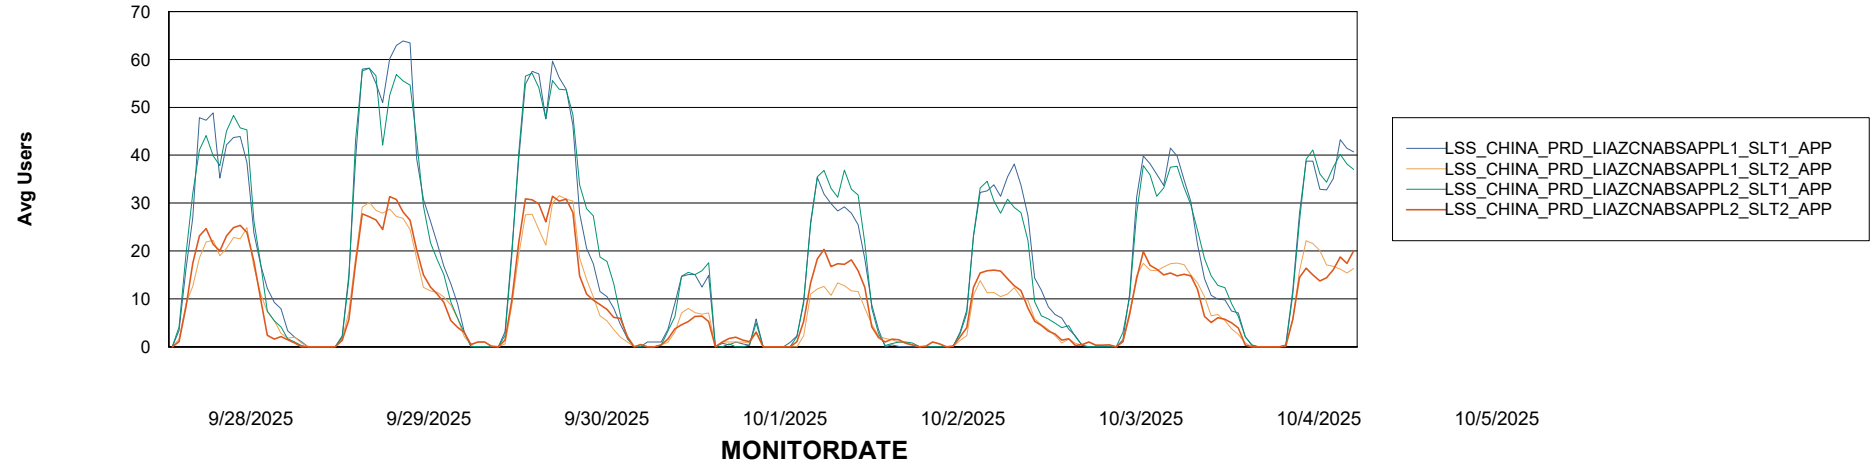

Avg users per day per ABS server