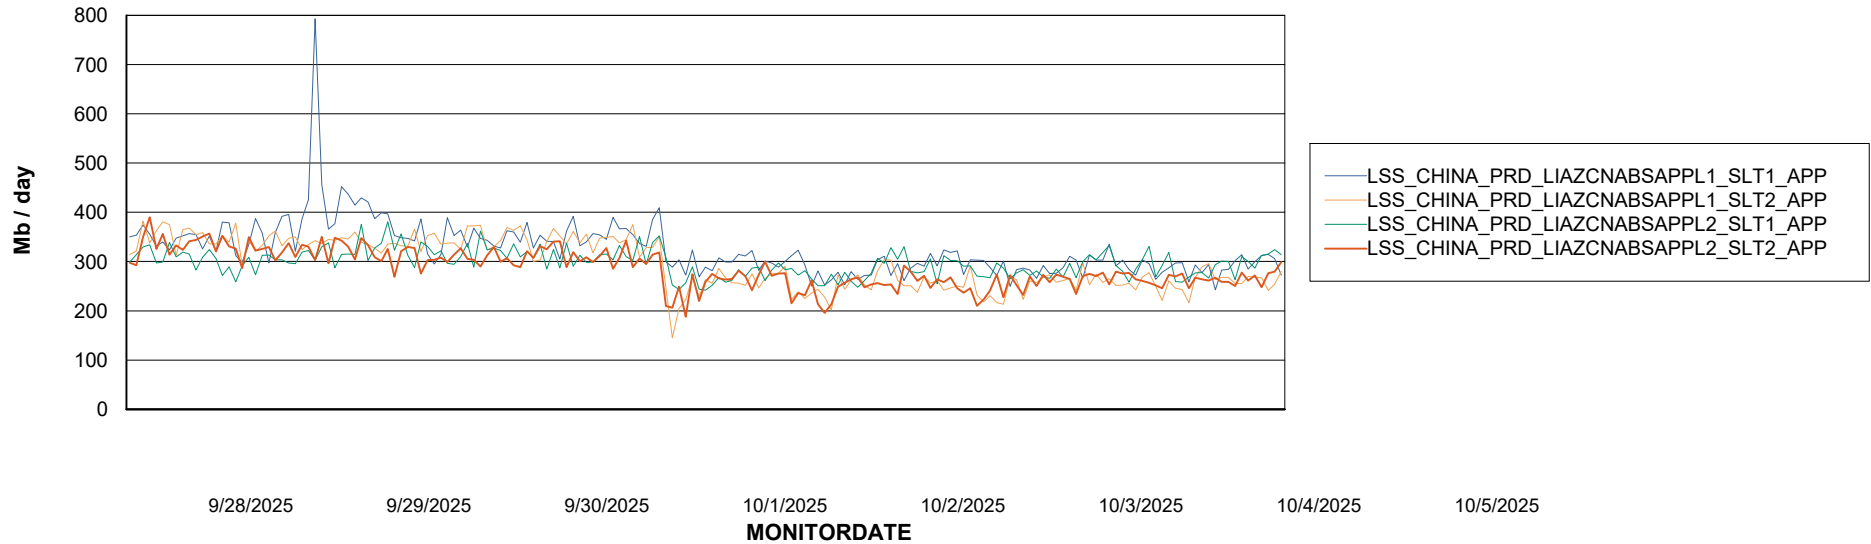

Standby Database Health LSS_CHINA_Production

Recovery lag for last 7 days

Weekly SLA Customer Report

Customer LSS_CHINA_Production
Database ID 202

ABSSolute Application Server Services

Avg memory used per ABS Server Service