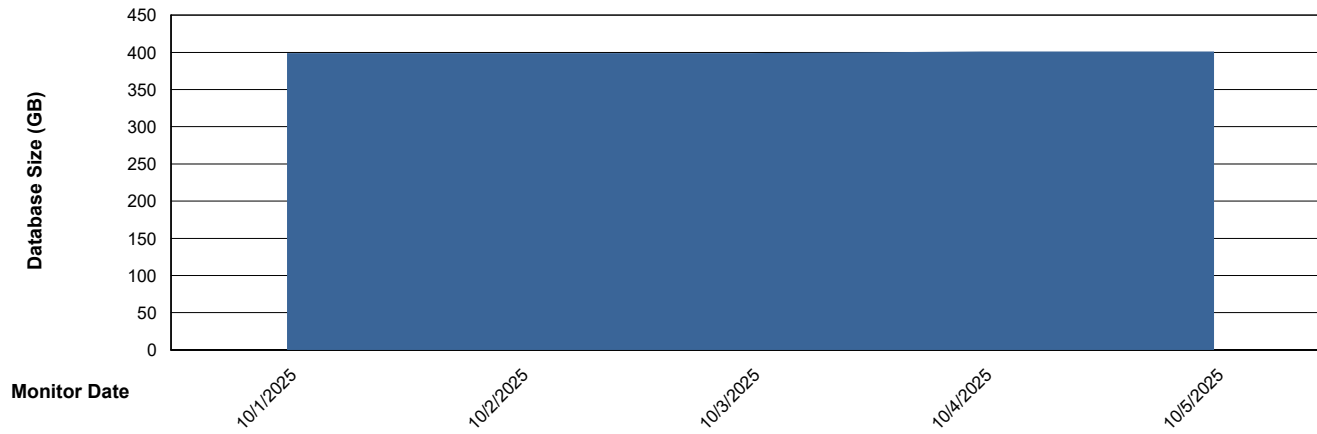

DATABASE SIZE LSS_CHINA_PRD_liazcnVMPABSD1_ABS1

Database growth over last month