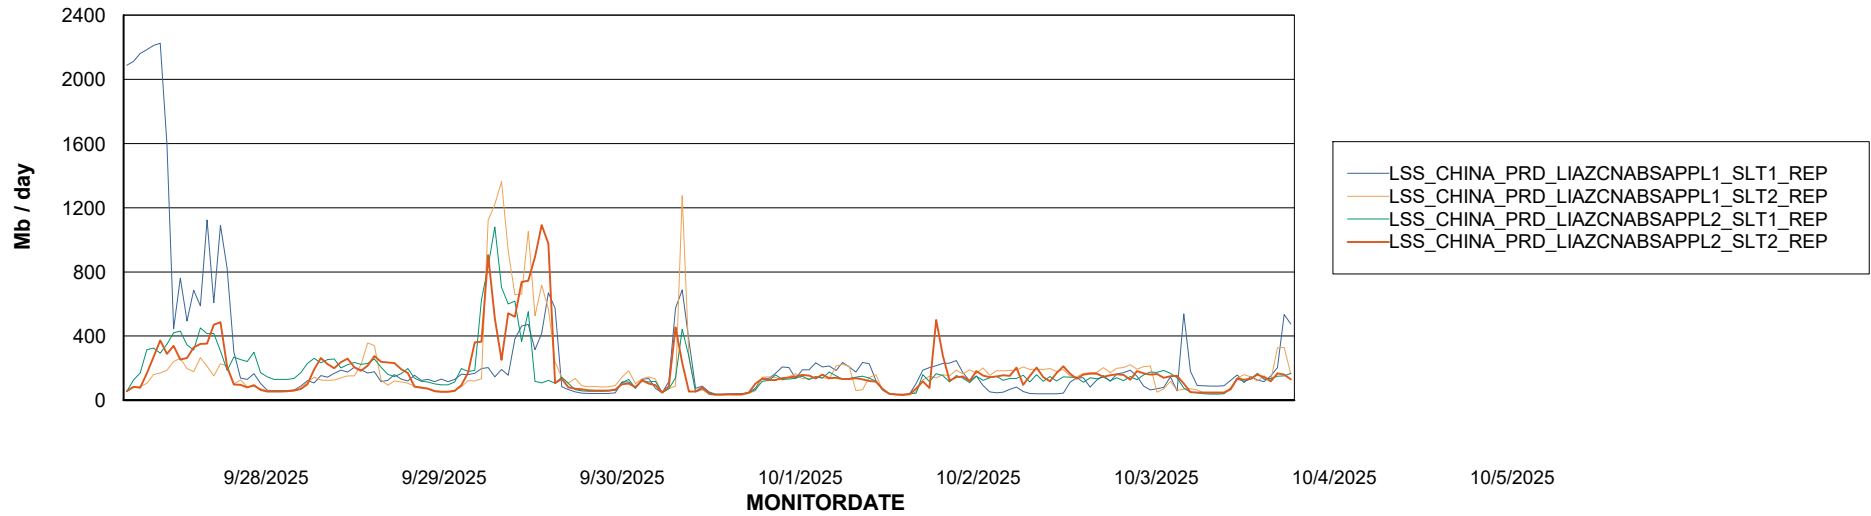

Avg users per day per ABS server

Weekly SLA Customer Report

Customer LSS_CHINA_Production
Database ID 202

ABSSolute Application ReportServer Services

Avg memory used per ReportServer Service

Weekly SLA Customer Report