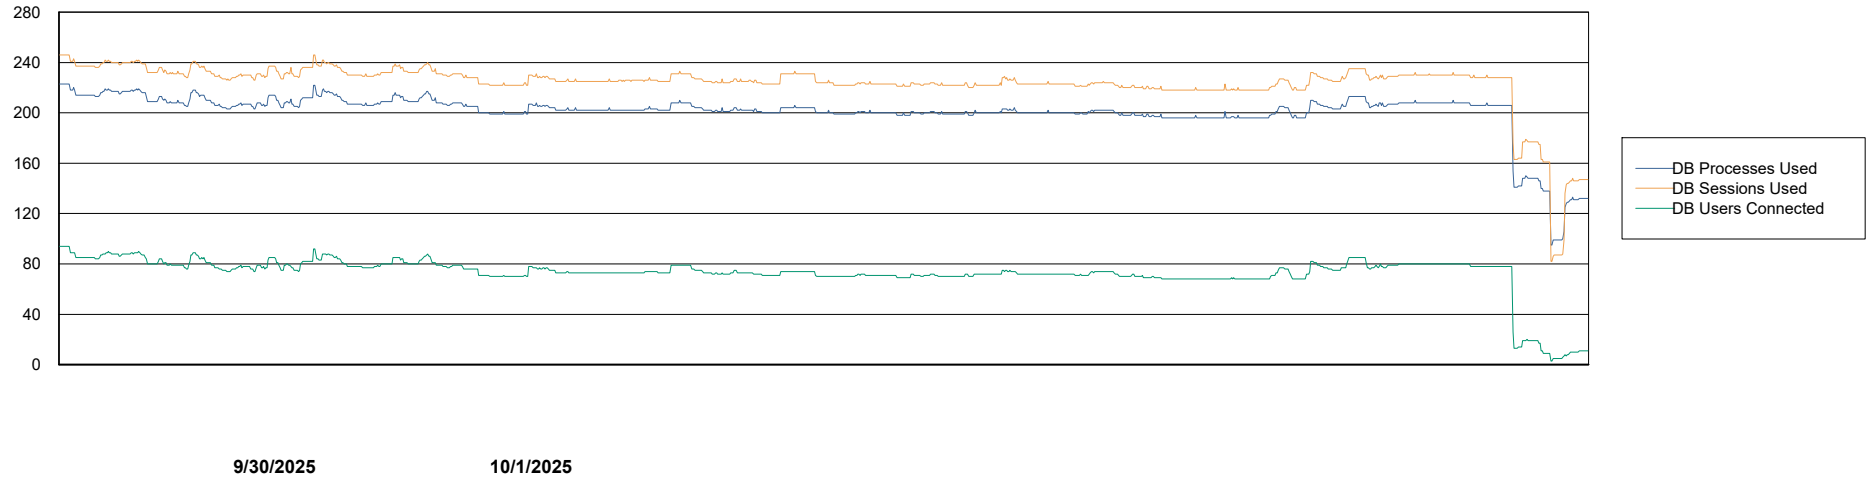

Database Performance LSS_CHINA_PRD_liazcne2VMProdABSSoluteDB1_ABS1