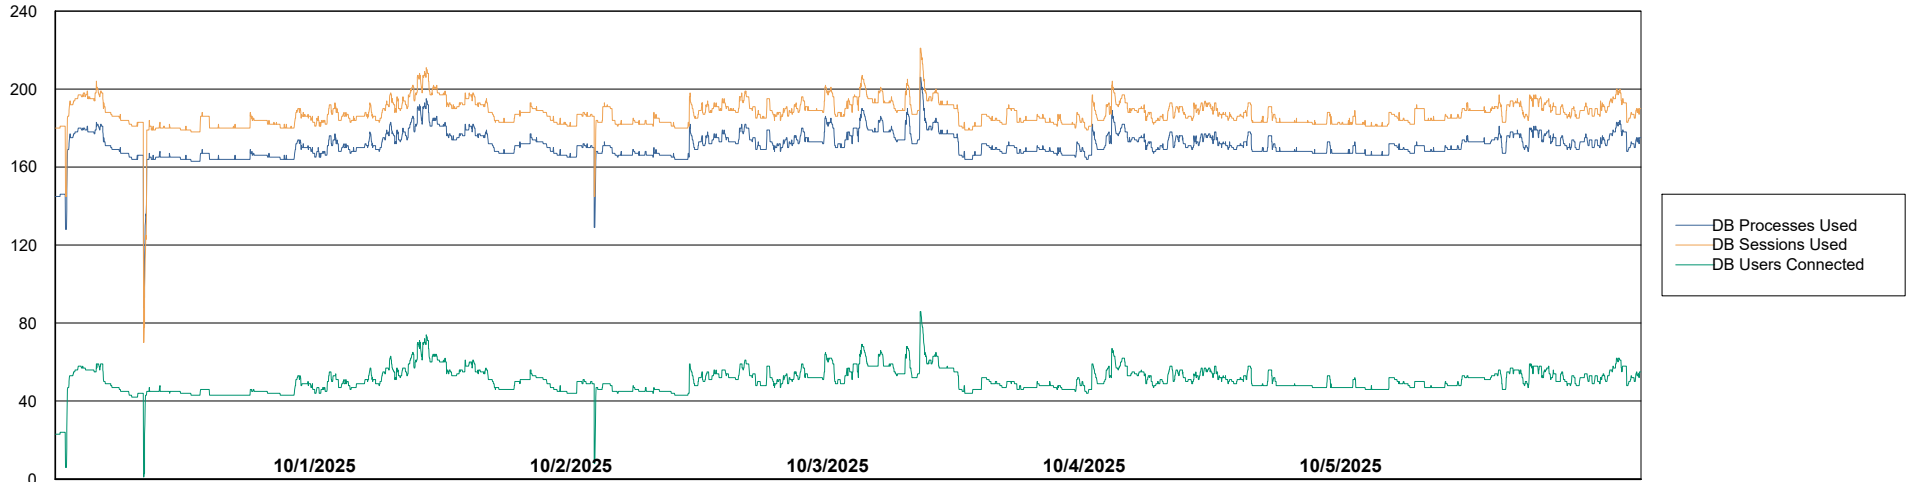

Database Performance LSS_CHINA_PRD_liazcne2VMProdABSSoluteDB2_HSBABS1

Weekly SLA Customer Report

Customer LSS_CHINA_Production
Database ID 202

Database Performance LSS_CHINA_PRD_liazcnVMPABSDB1_ABS1

Weekly SLA Customer Report