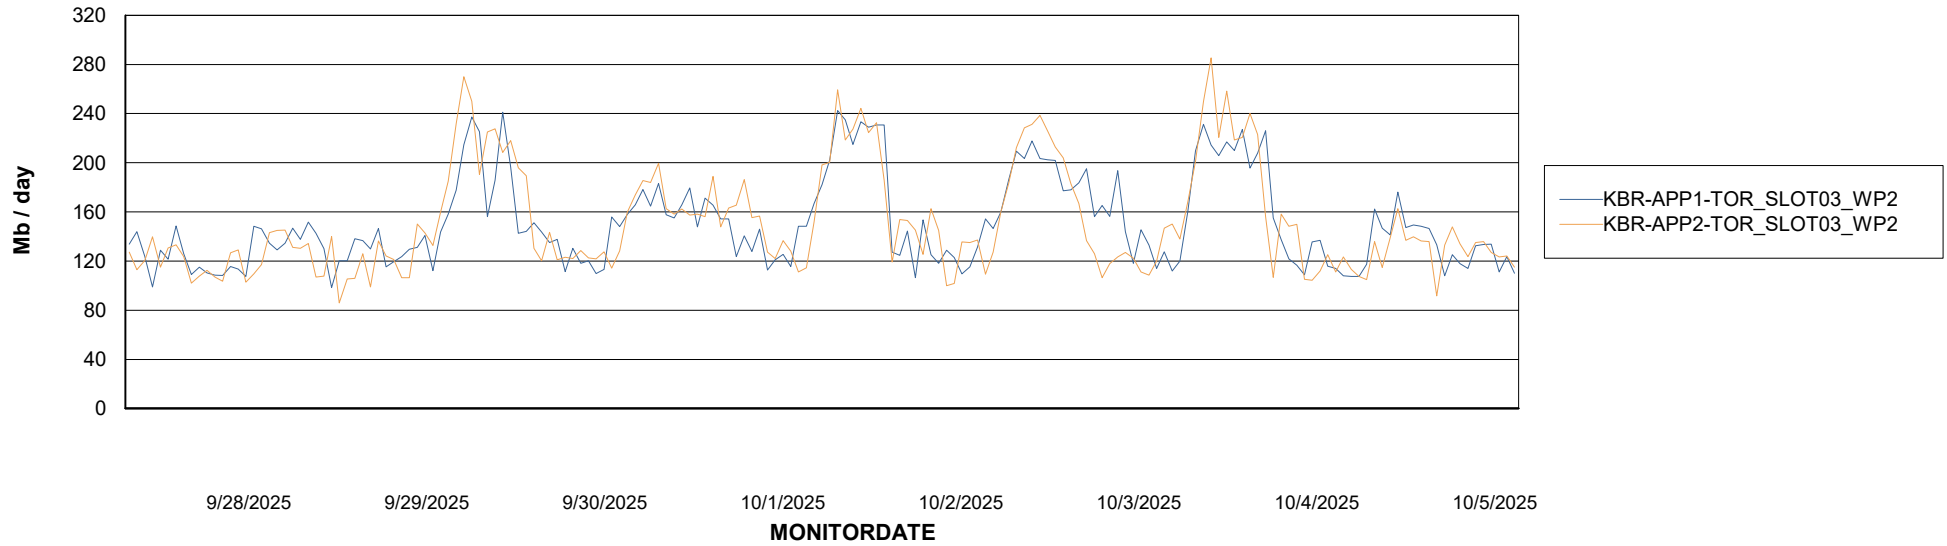

ABSSolute Web Component Services

Avg memory used per ABS Web component