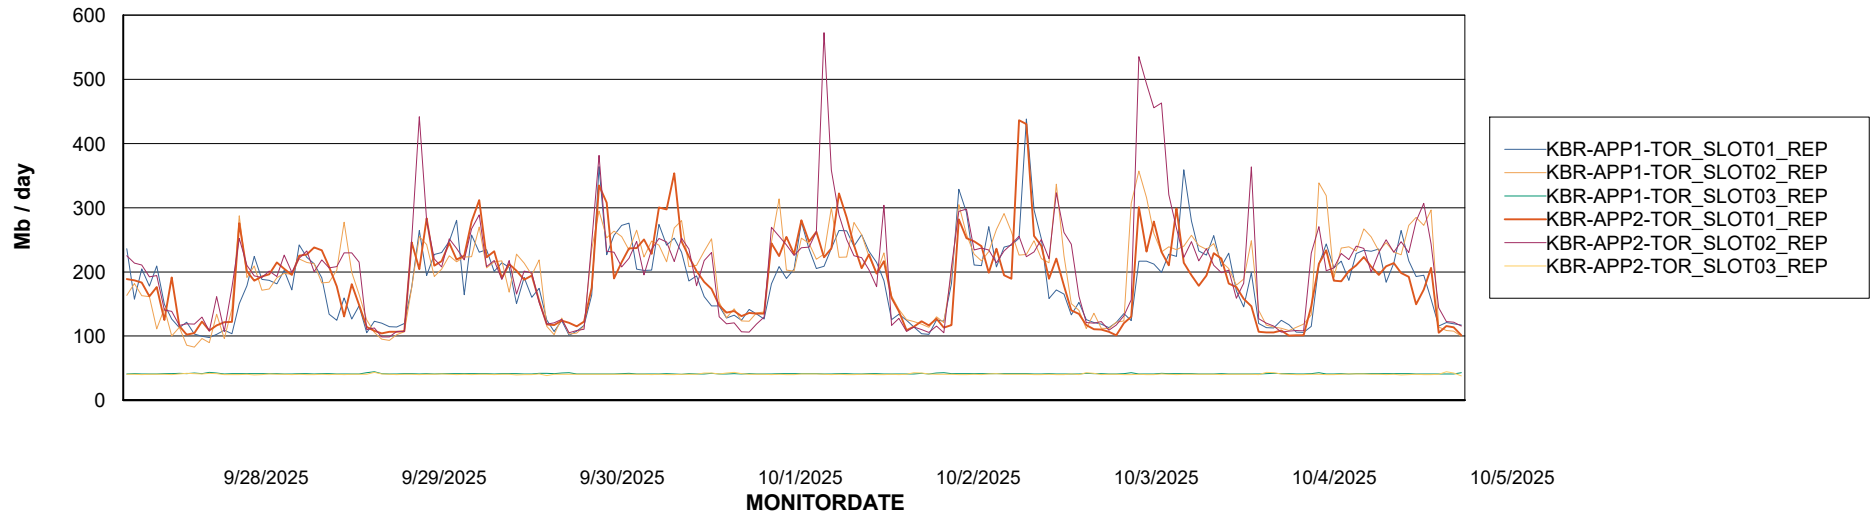

Avg memory used per ABS Server Service

Avg users per day per ABS server

Weekly SLA Customer Report

Customer KBR OCI TOR Production
Database ID 200

ABSSolute Application ReportServer Services

Avg memory used per ReportServer Service