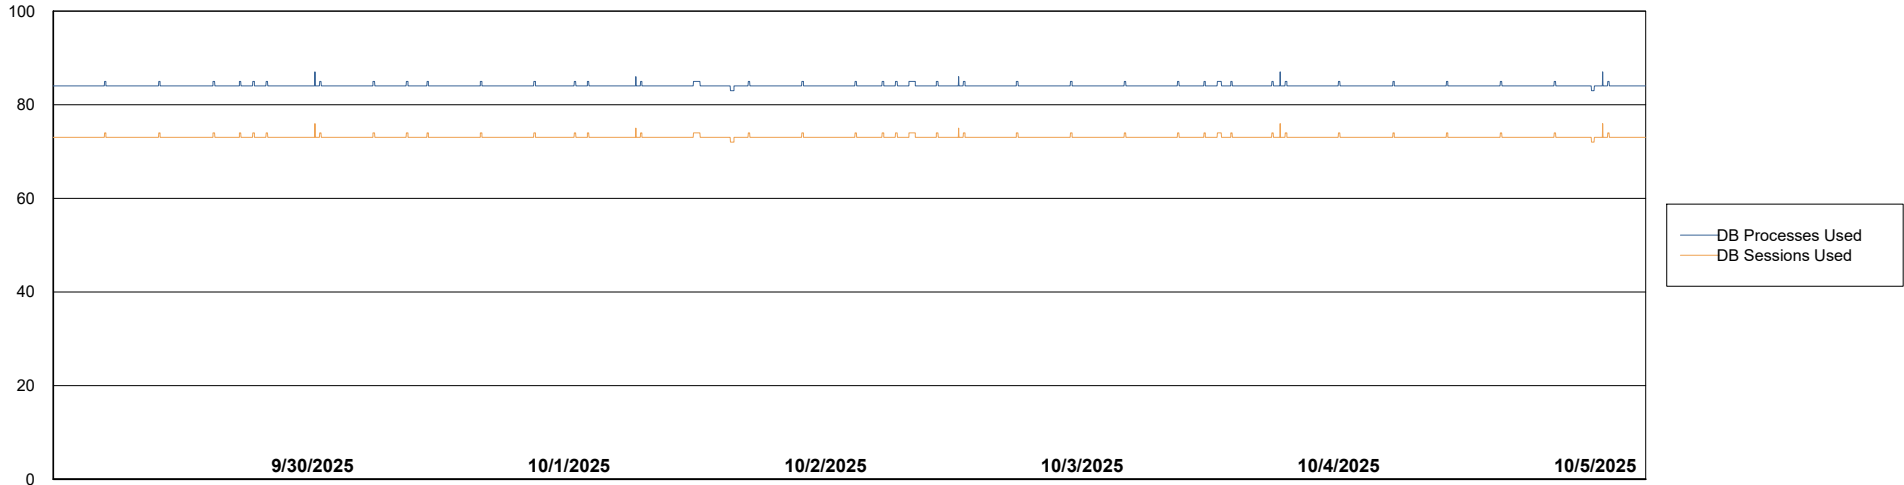

Database Performance KBR-DBS2-TOR_PROD_HSBABS1