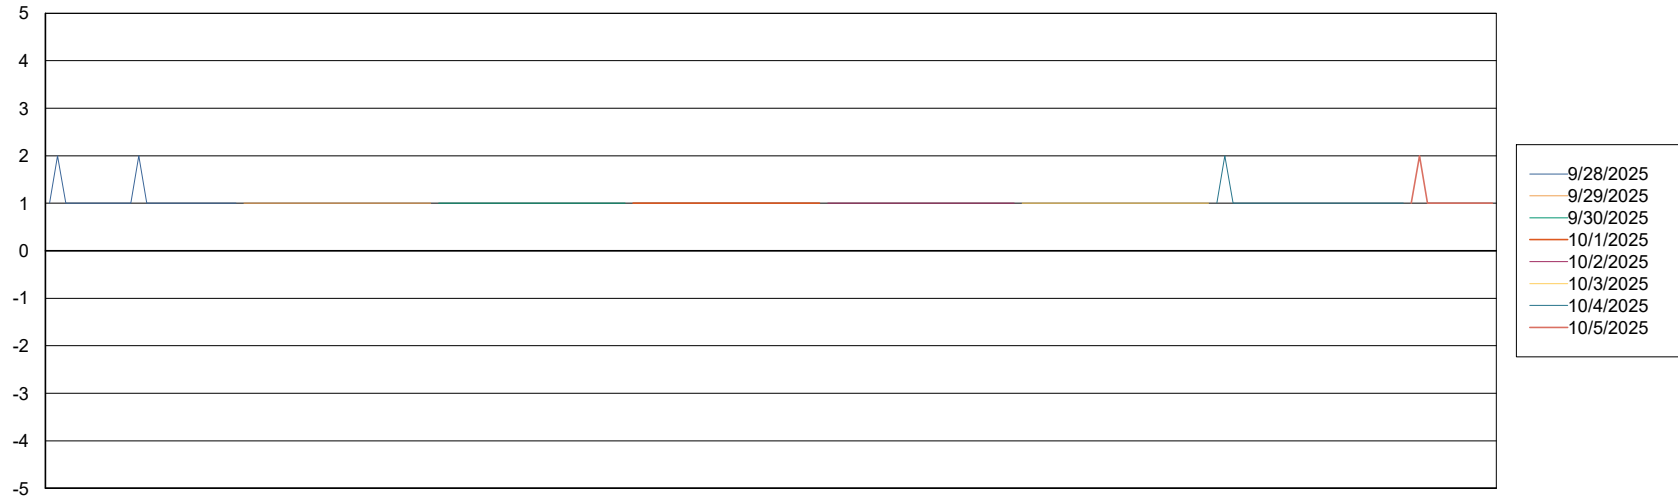

Standby Database Health KBR OCI TOR Production

Recovery lag for last 7 days