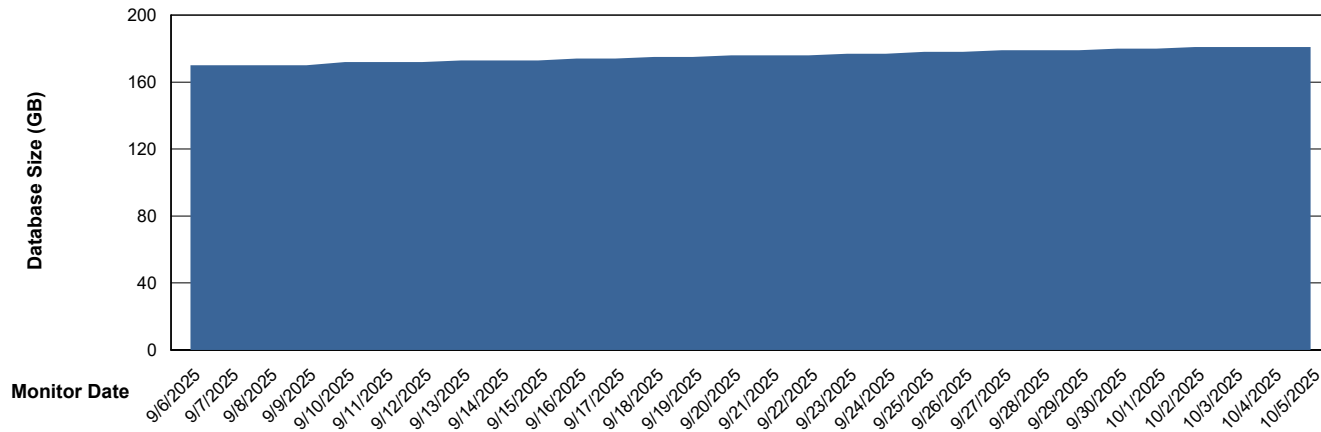

DATABASE SIZE KBR-DBS1-TOR_PROD_ABS1

Database growth over last month