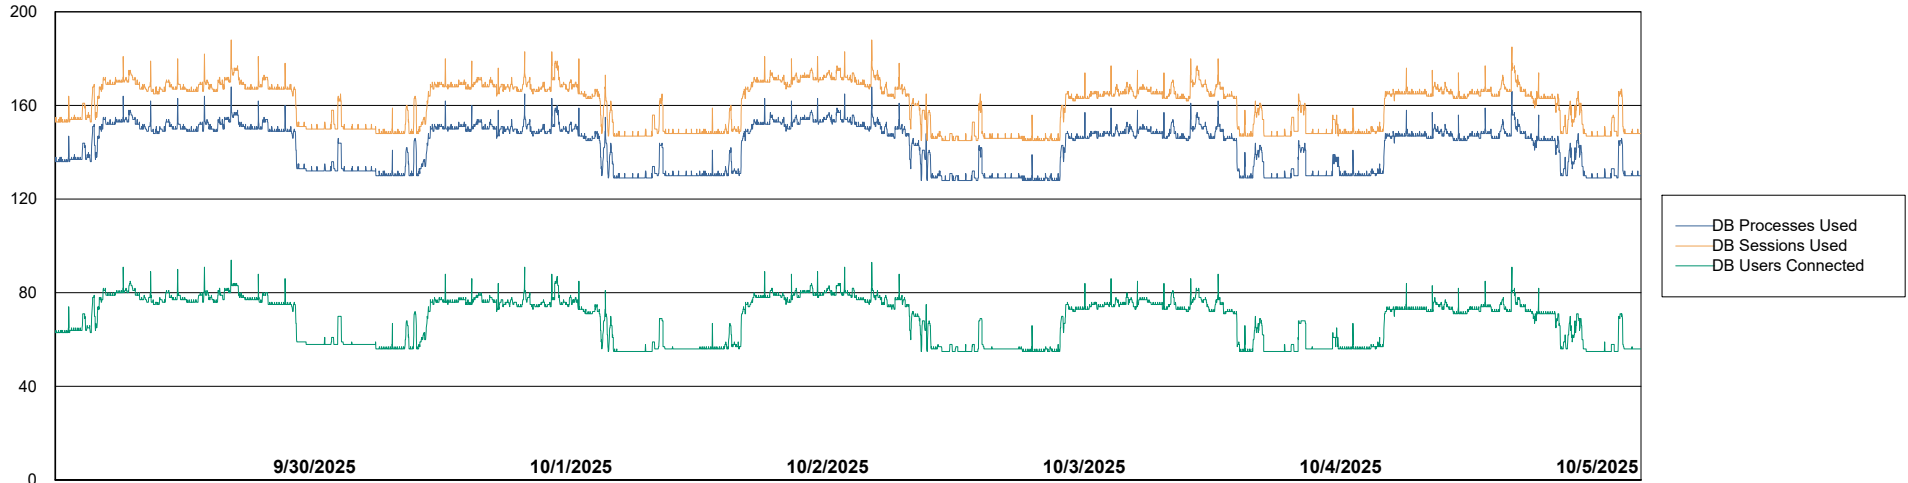

Weekly SLA Customer Report

Customer KBR OCI TOR Production
Database ID 200

Database Performance KBR-BI-TOR_PROD_ABS1

Weekly SLA Customer Report

Customer KBR OCI TOR Production
Database ID 200

Database Performance KBR-DBS1-TOR_PROD_ABS1