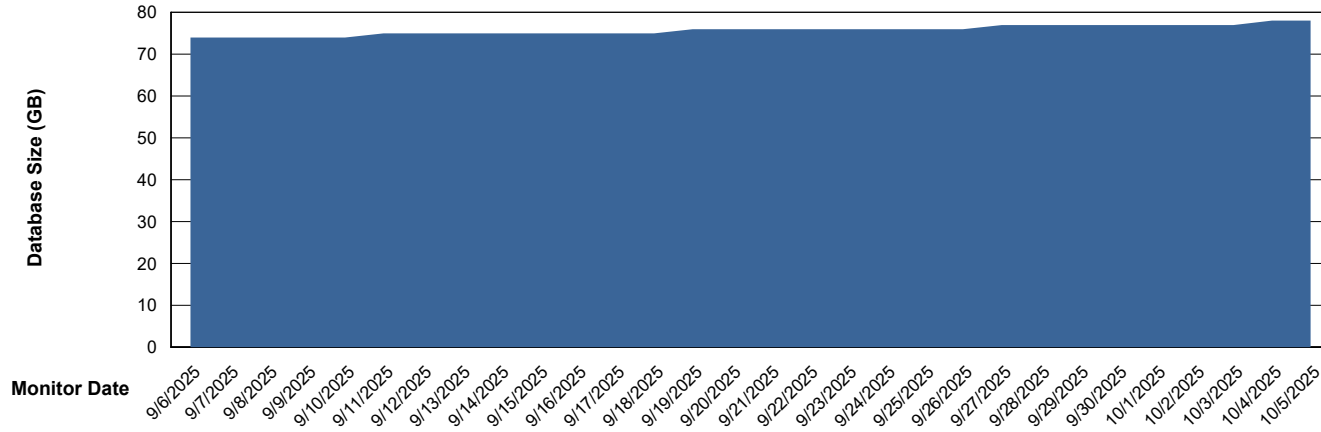

DATABASE SIZE KBR-BI-TOR_PROD_ABS1

Database growth over last month