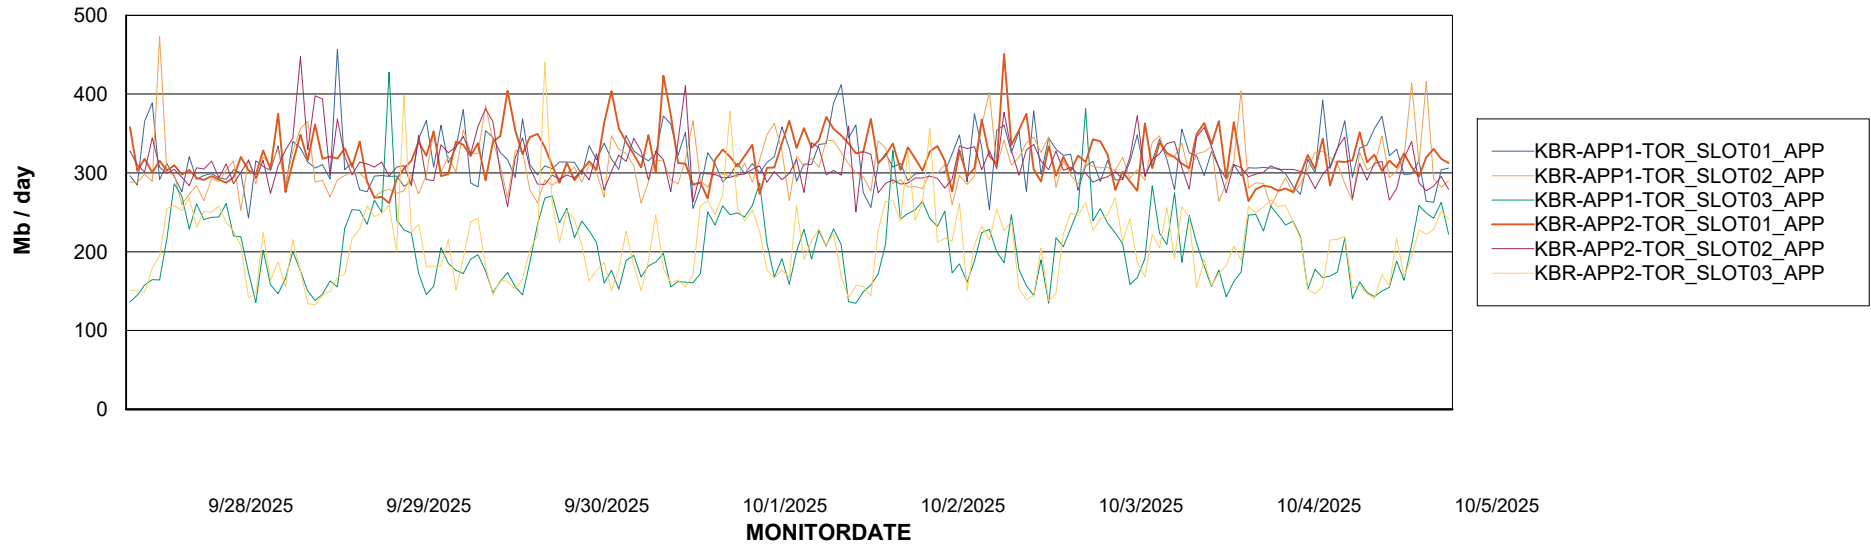

ABSolute Application Server Services

Avg memory used per ABS Server Service