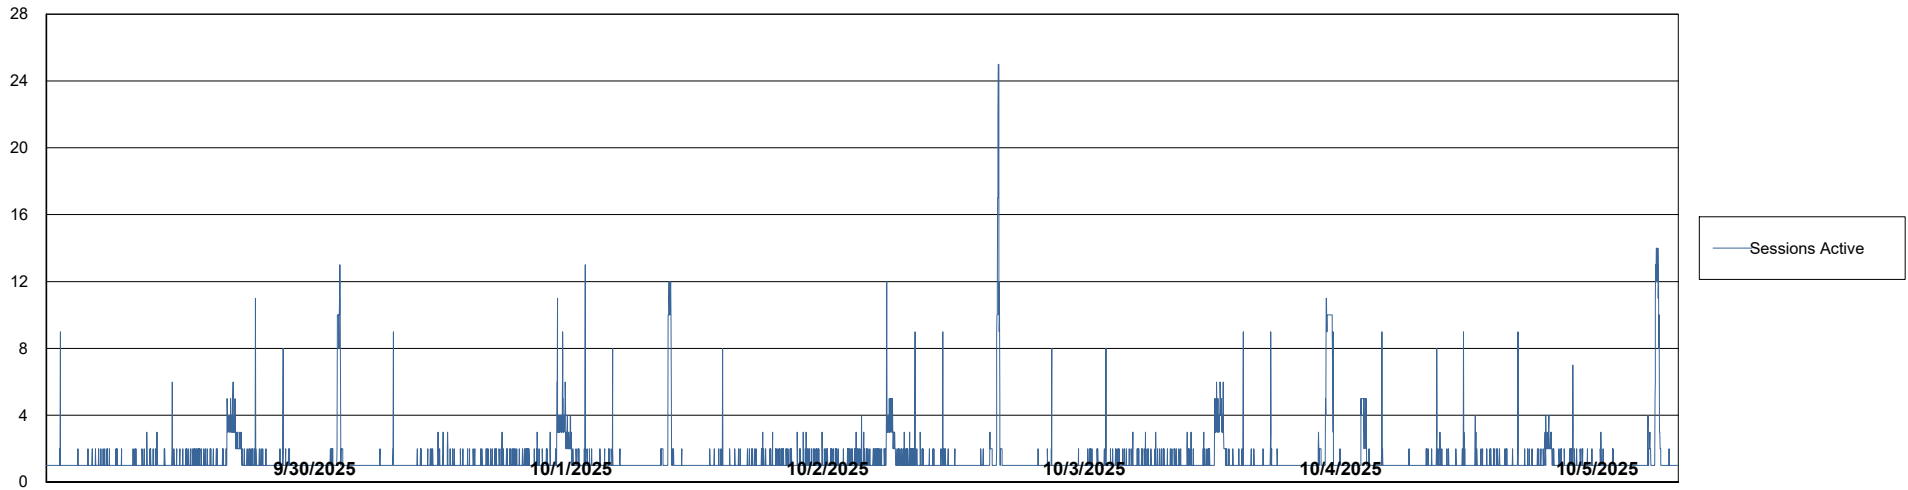

Weekly SLA Customer Report

Customer KBR OCI TOR Production
Database ID 200

Database Performance KBR-BI-TOR_PROD_ABS1

Weekly SLA Customer Report

Customer KBR OCI TOR Production
Database ID 200

Database Performance KBR-DBS1-TOR_PROD_ABS1