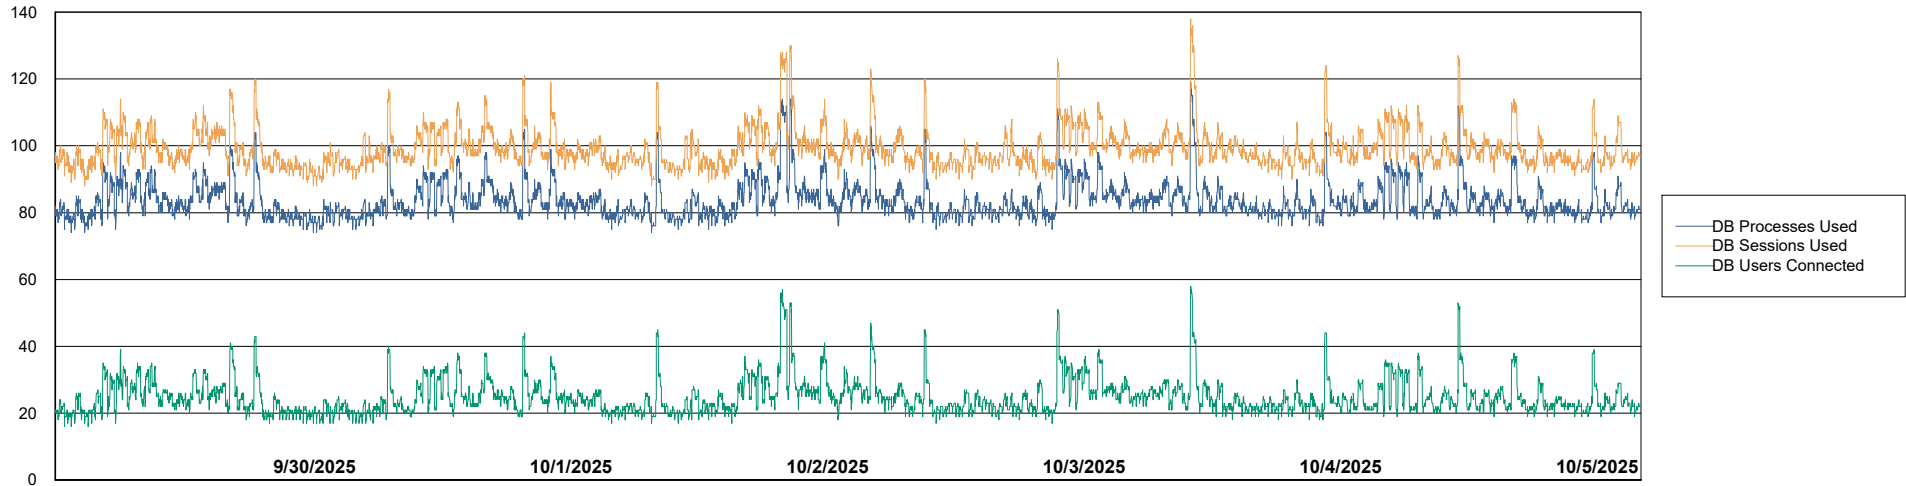

Database Performance KBR-BI-TOR_PROD_ABS1