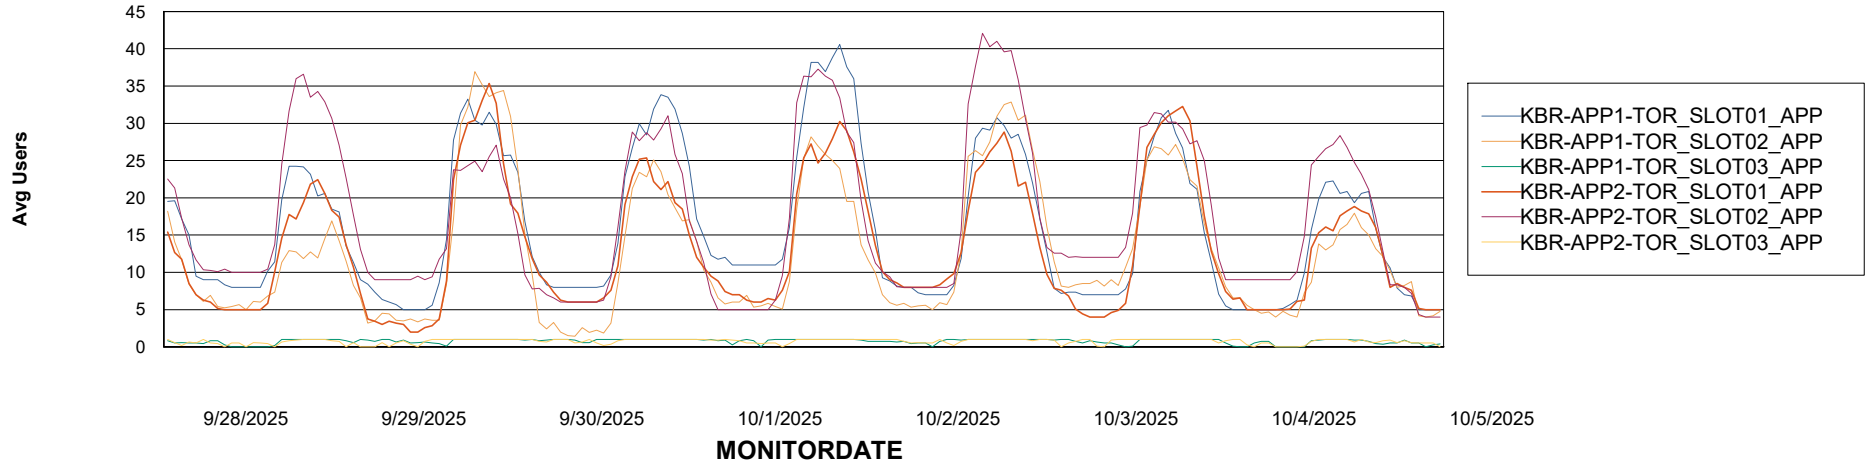

Avg users per day per ABS server