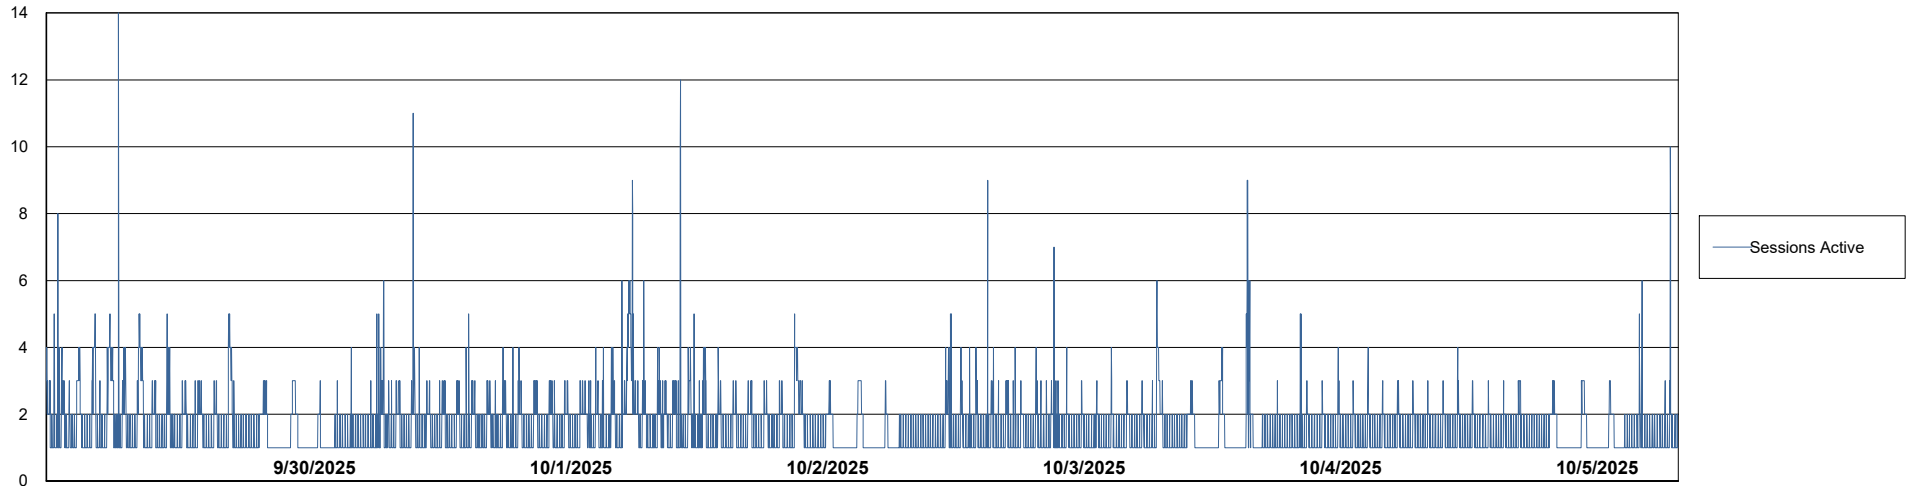

Database Performance JSG_PRD_BASHIR_DB_ABS1