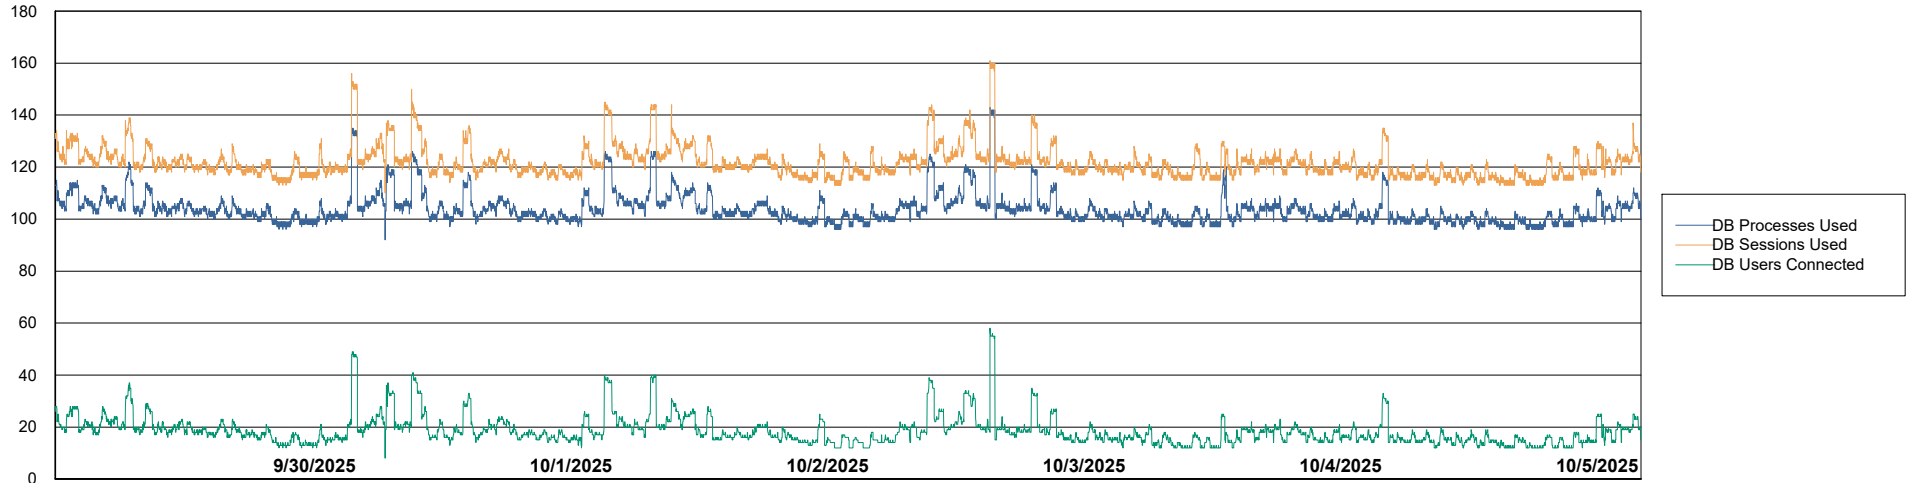

Database Performance JSG_PRD_BASHIR_DB_ABS1