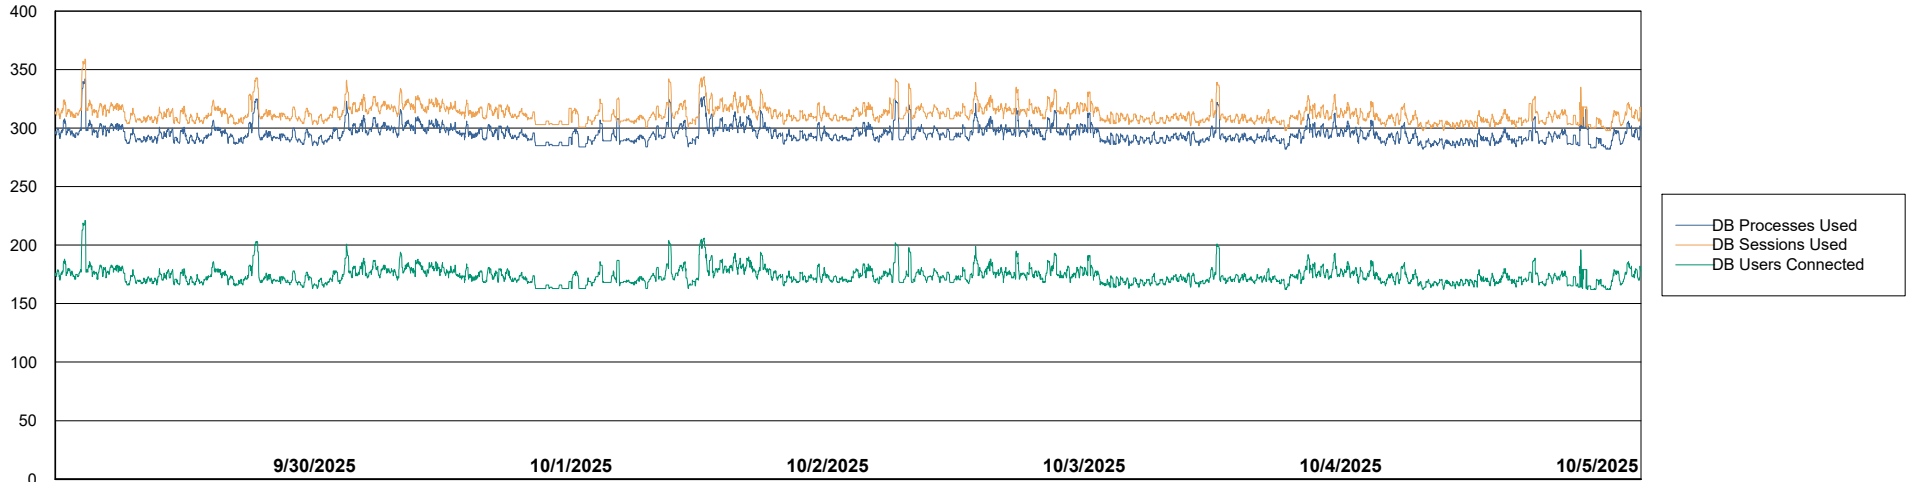

Database Performance JSG_PRD_RIKER_DB_HSBABS1