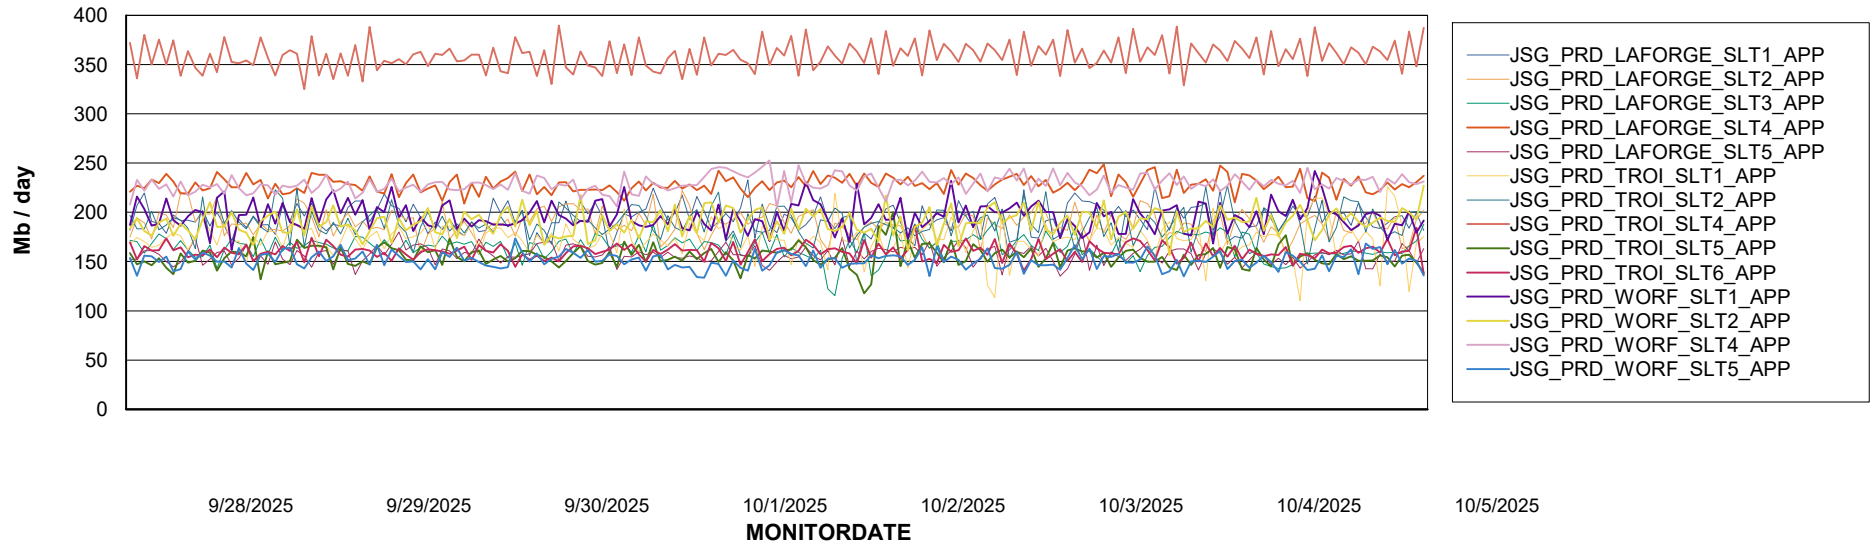

ABSSolute Application Server Services

Avg memory used per ABS Server Service