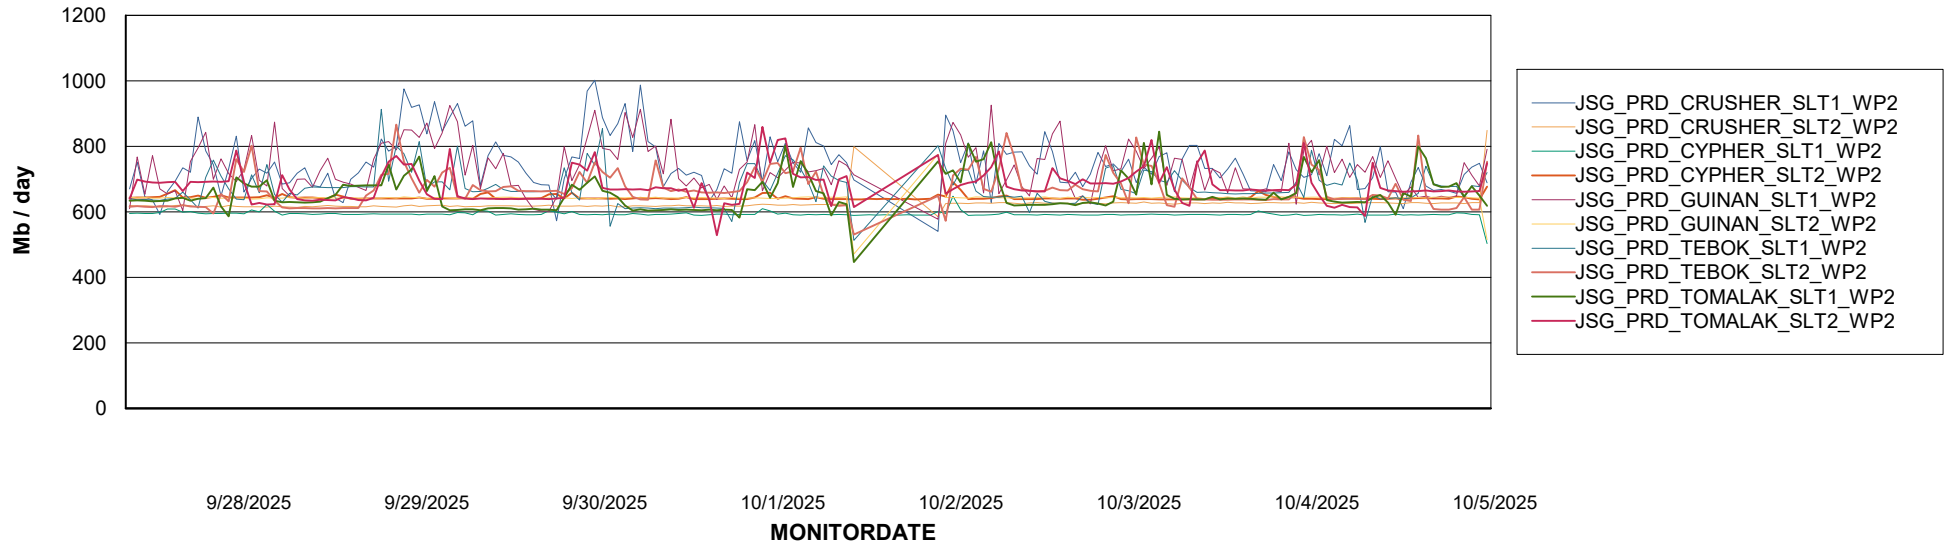

ABSSolute Web Component Services

Avg memory used per ABS Web component