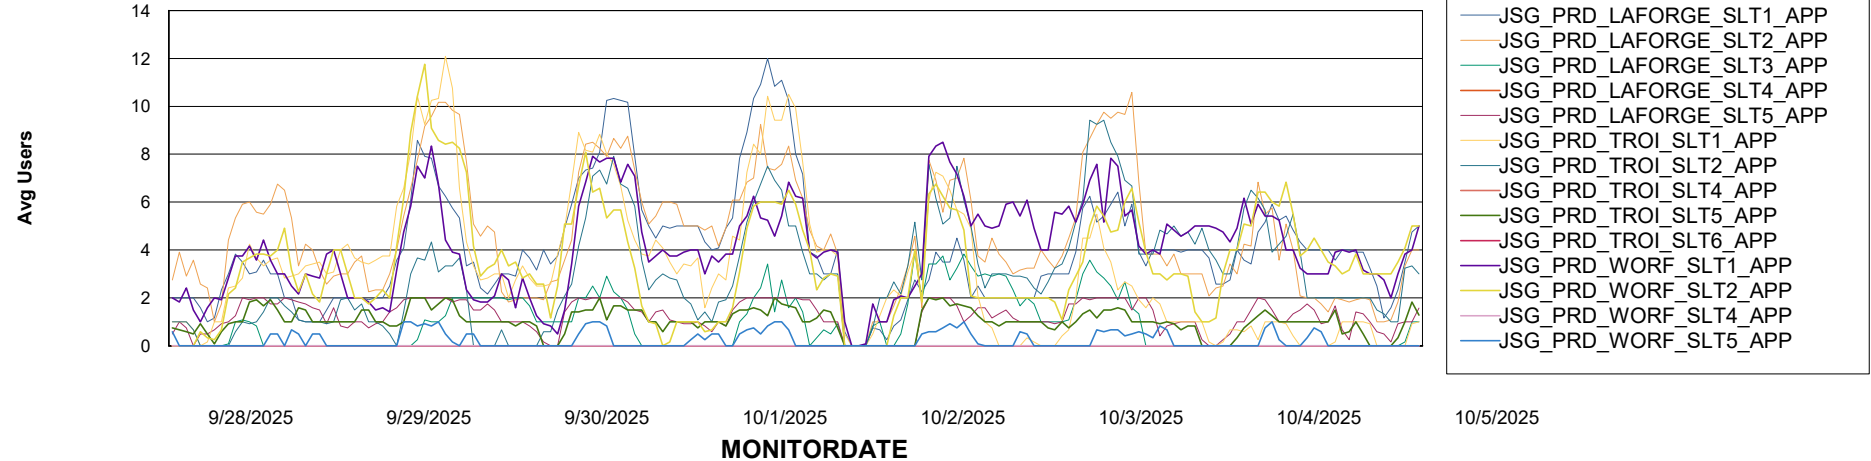

Avg users per day per ABS server