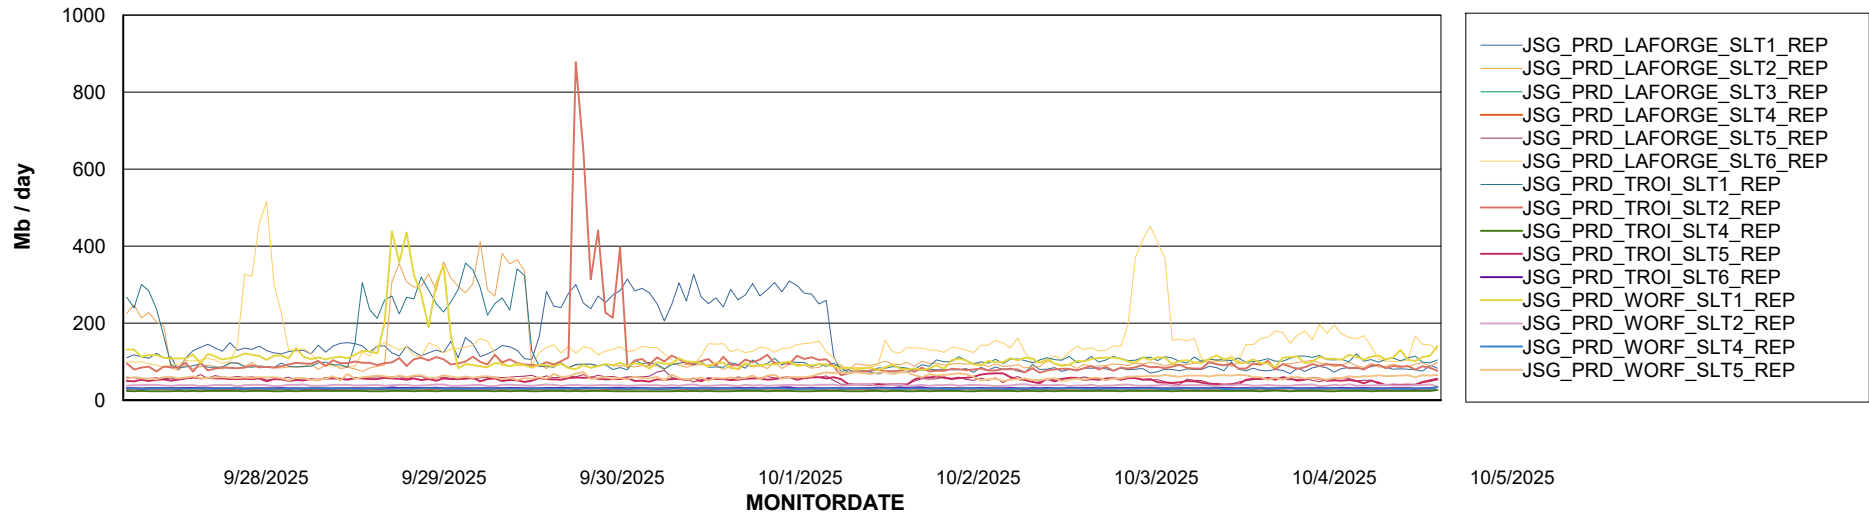

ABSSolute Application ReportServer Services

Avg memory used per ReportServer Service