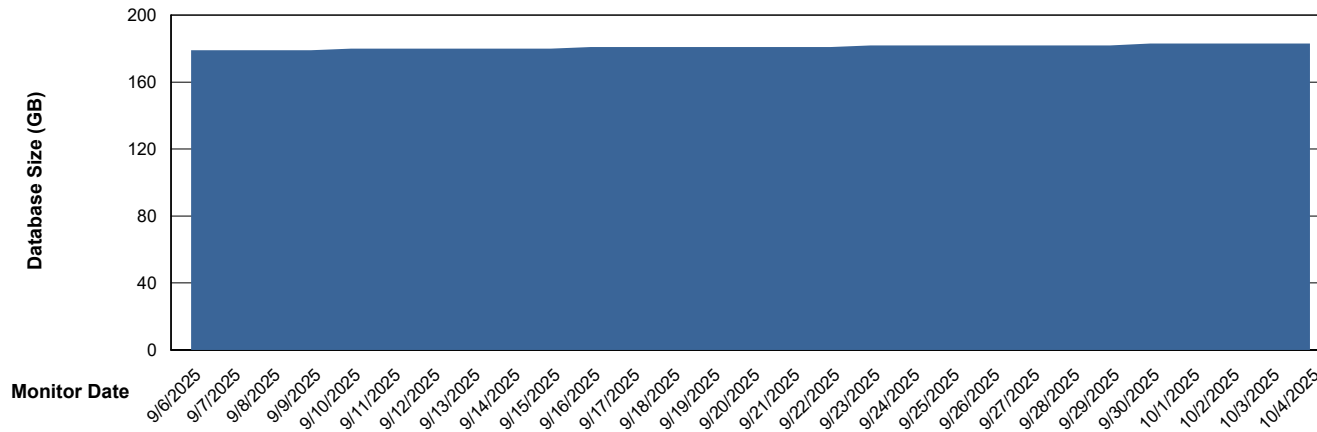

DATABASE SIZE HUE_PRD_S-ORAPROD2_ABS1

Database growth over last month