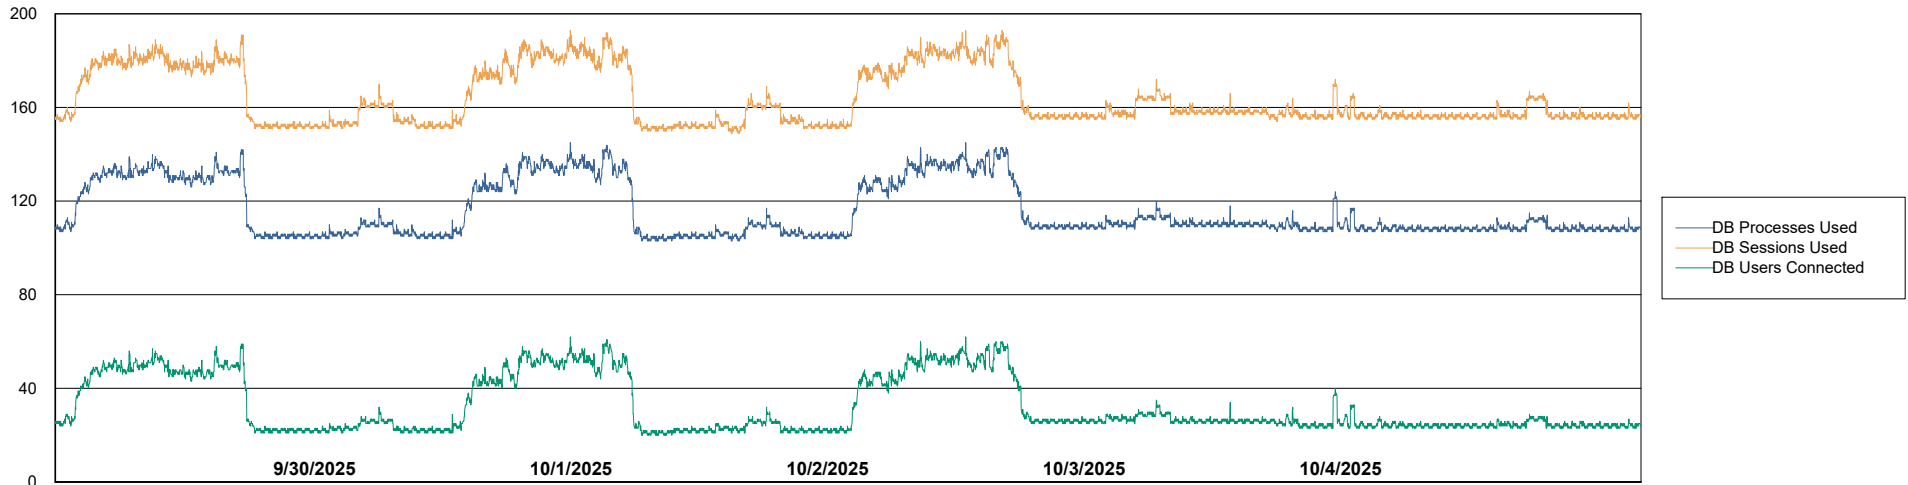

Weekly SLA Customer Report

Customer HUE_Production
Database ID 154

Database Performance HUE_PRD_S-ORABI2024_ABS1

Weekly SLA Customer Report

Customer HUE_Production
Database ID 154

Database Performance HUE_PRD_S-ORAPROD2_ABS1