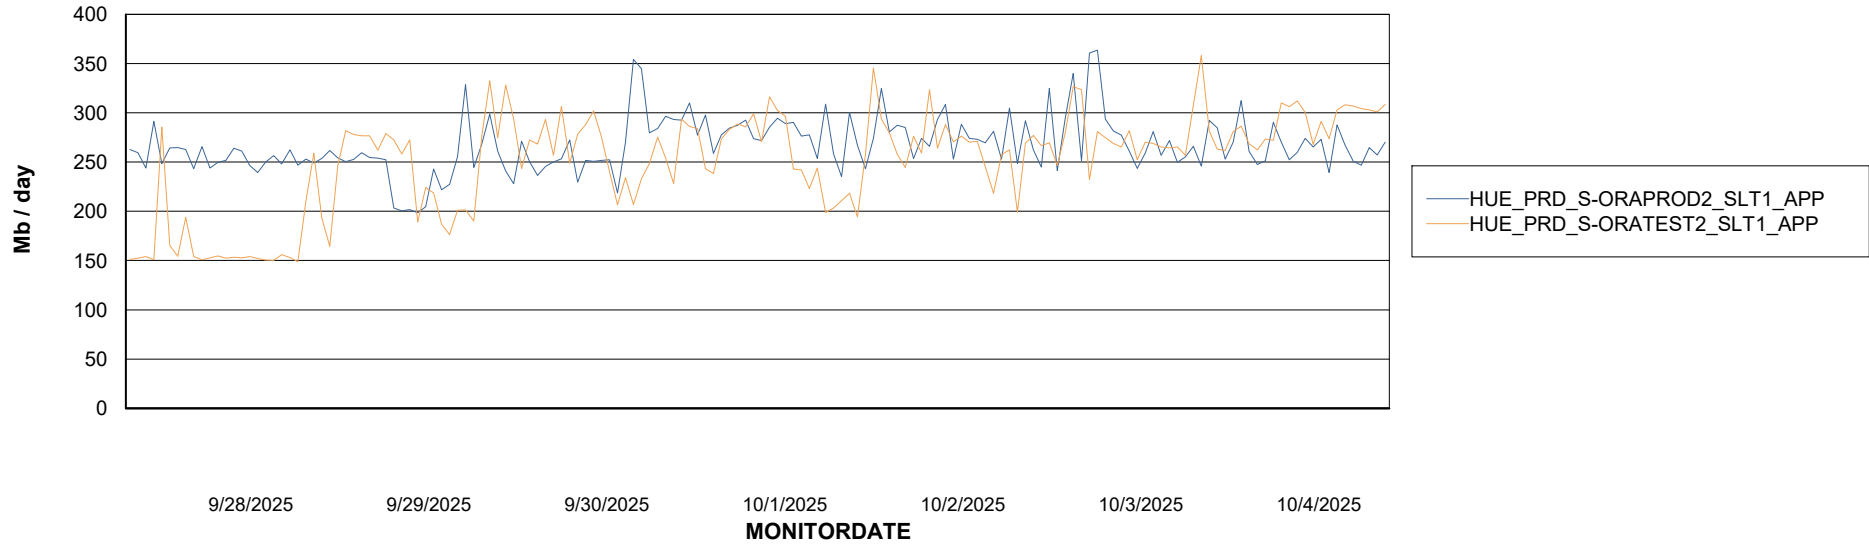

Standby Database Health HUE_Production

Recovery lag for last 7 days

Weekly SLA Customer Report

Customer HUE_Production
Database ID 154

ABSSolute Application Server Services

Avg memory used per ABS Server Service