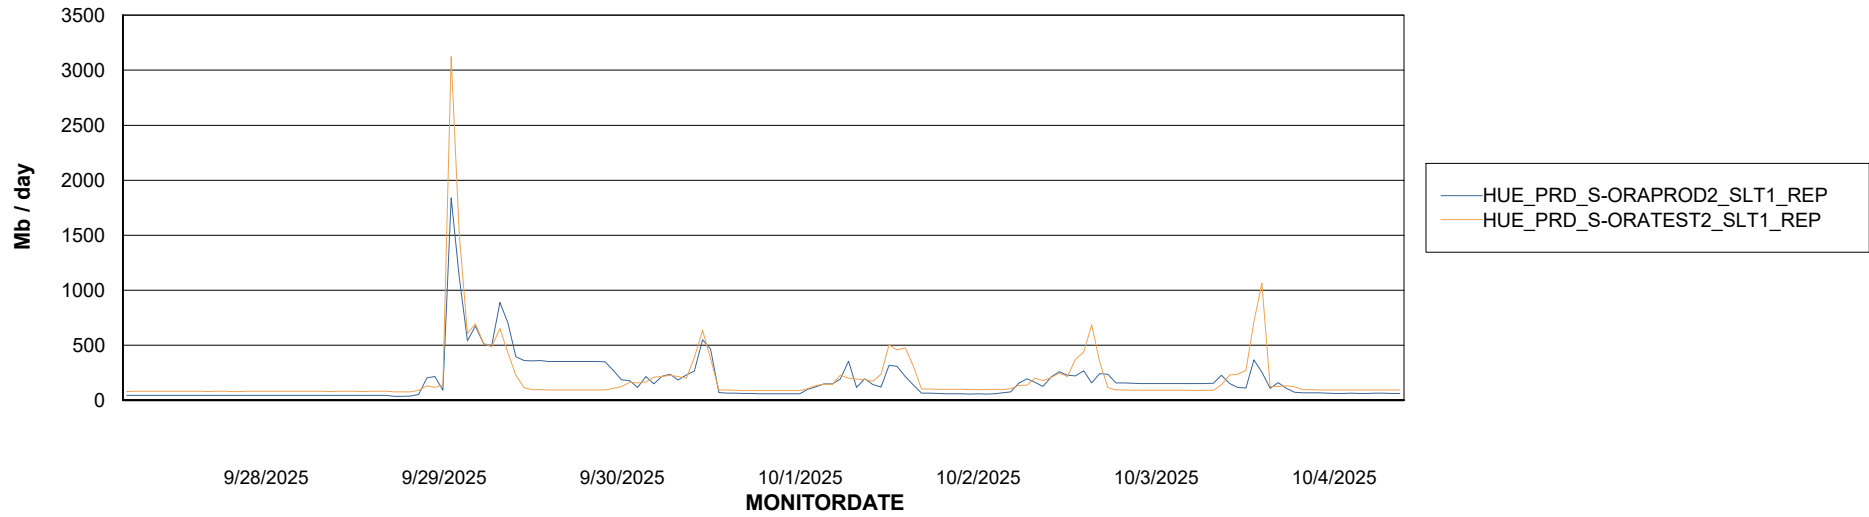

Avg users per day per ABS server

Weekly SLA Customer Report

Customer HUE_Production
Database ID 154

ABSSolute Application ReportServer Services

Avg memory used per ReportServer Service

Weekly SLA Customer Report