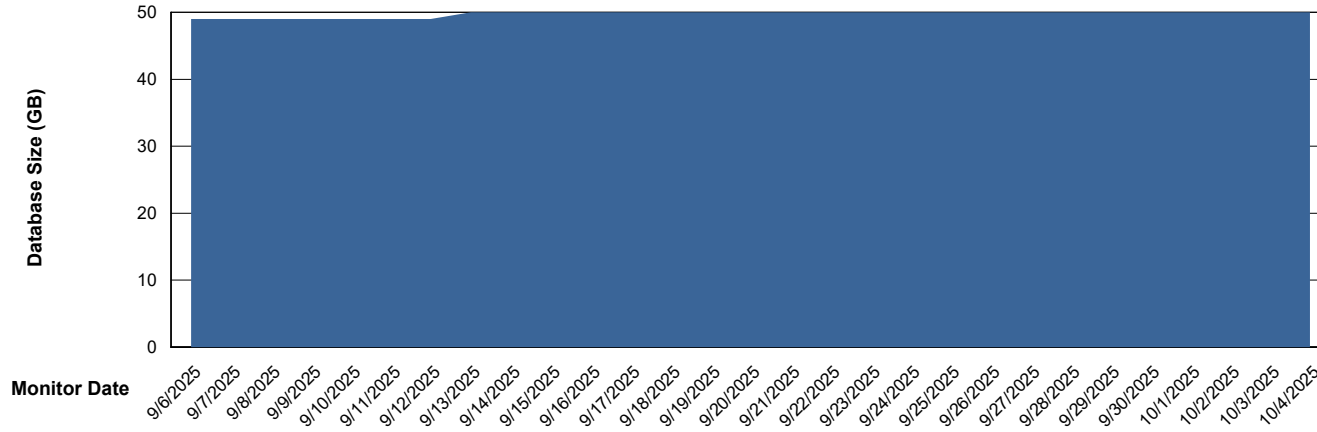

DATABASE SIZE HUE_PRD_S-ORABI2024_ABS1

Database growth over last month