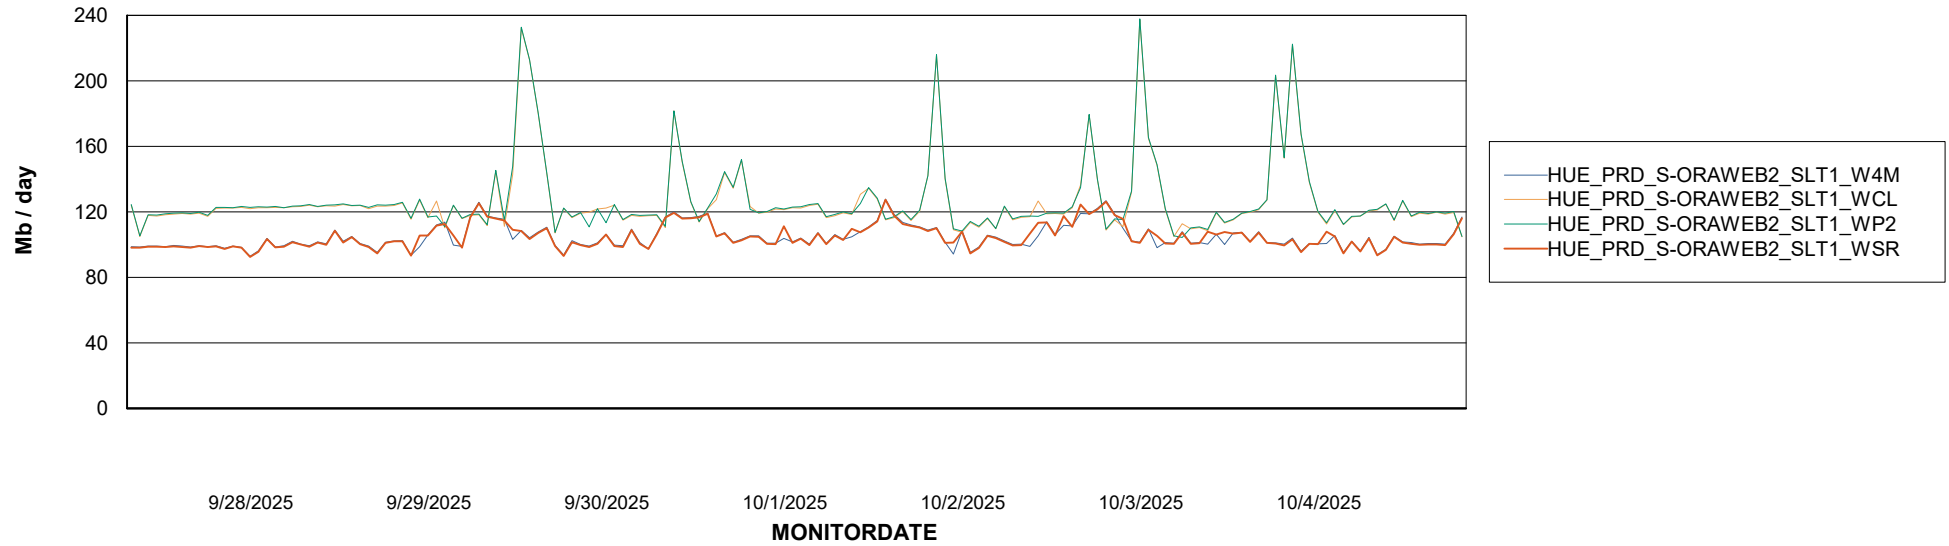

ABSSolute Web Component Services

Avg memory used per ABS Web component