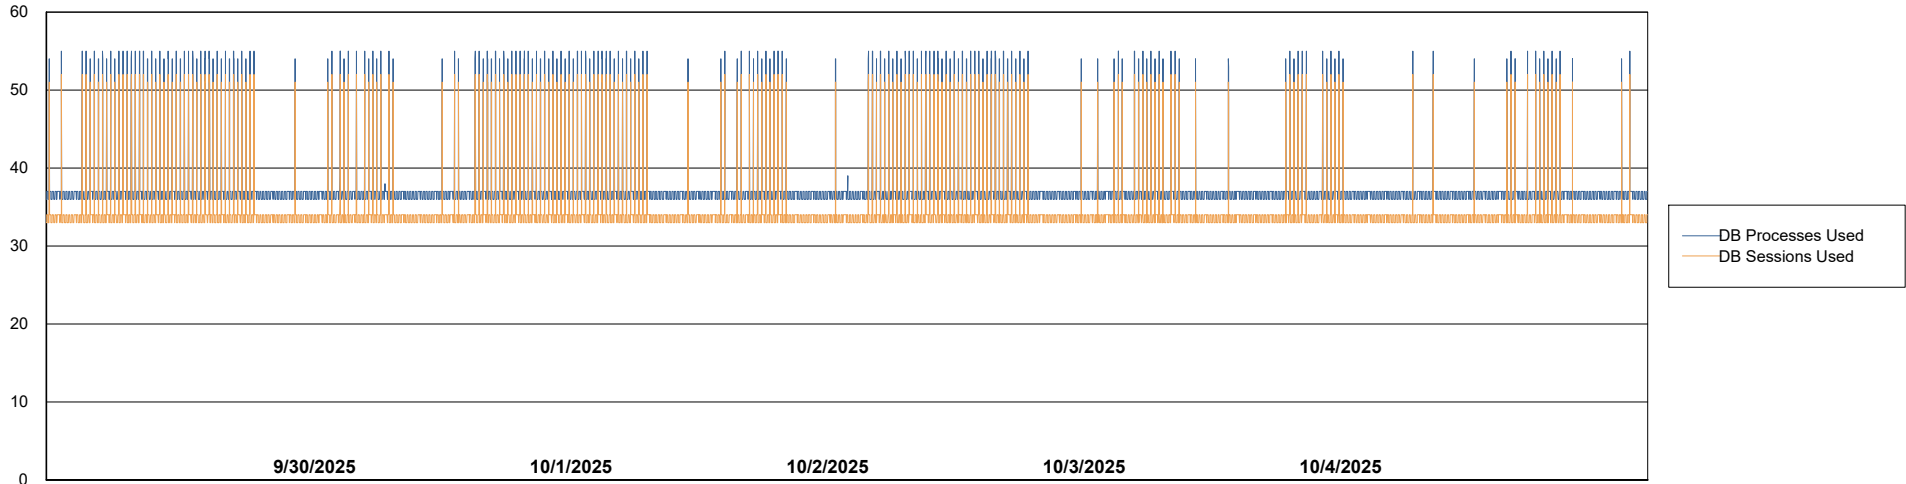

Database Performance HUE_PRD_S-ORATEST2_HSBABS1