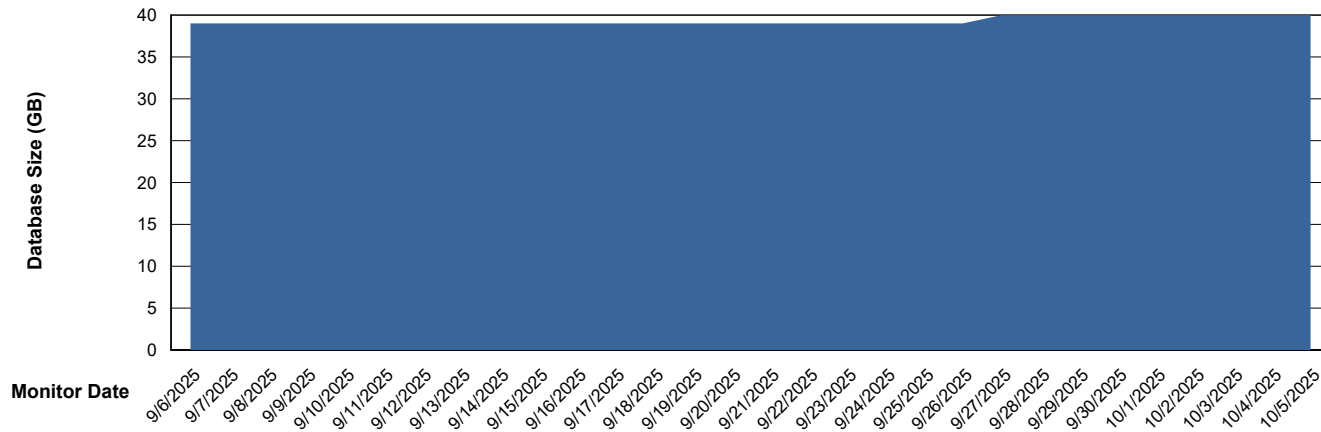

Weekly SLA Customer Report

Customer EUT_Production
Database ID 114

DATABASE SIZE EUT_EUP_PRD_URVINA22T_DB_ABS1

Database growth over last month

DATABASE SIZE EUT_URM_PRD_URVINA26_DB_ABS1

Database growth over last month