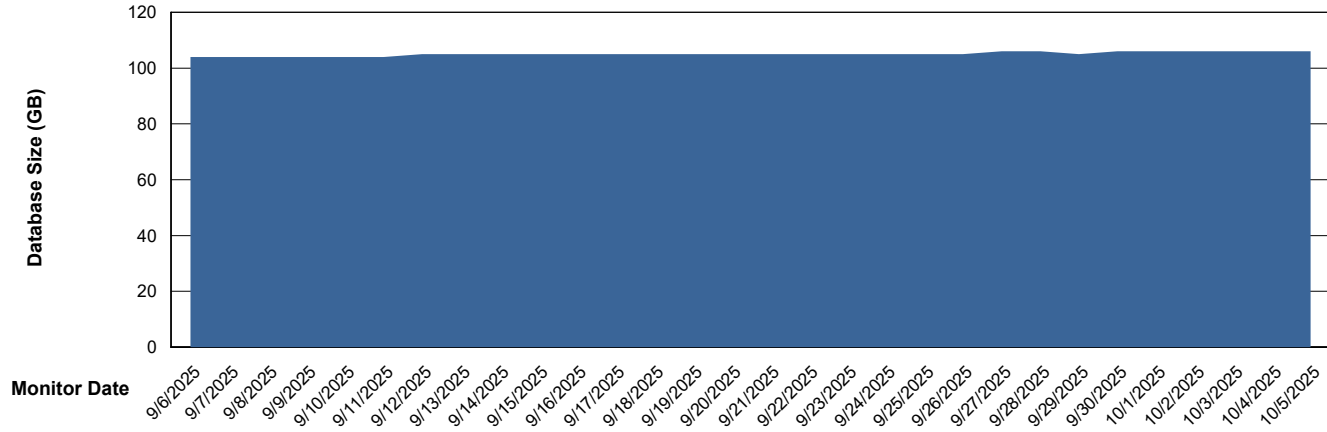

Weekly SLA Customer Report

Customer ELJ Production
Database ID 72

Database Performance ELJ_PRD_FRASEQXPRDDB03_ABS1

Weekly SLA Customer Report

Customer ELJ Production
Database ID 72

DATABASE SIZE ELJ_PRD_FRASEQXPRDDB01_ABS1

Database growth over last month

DATABASE SIZE ELJ_PRD_FRASEQXPRDDB03_ABS1

Database growth over last month

Weekly SLA Customer Report

Customer ELJ Production
 Database ID 72

Database Tablespace ELJ_PRD_FRASEQXPRDDB01_ABS1