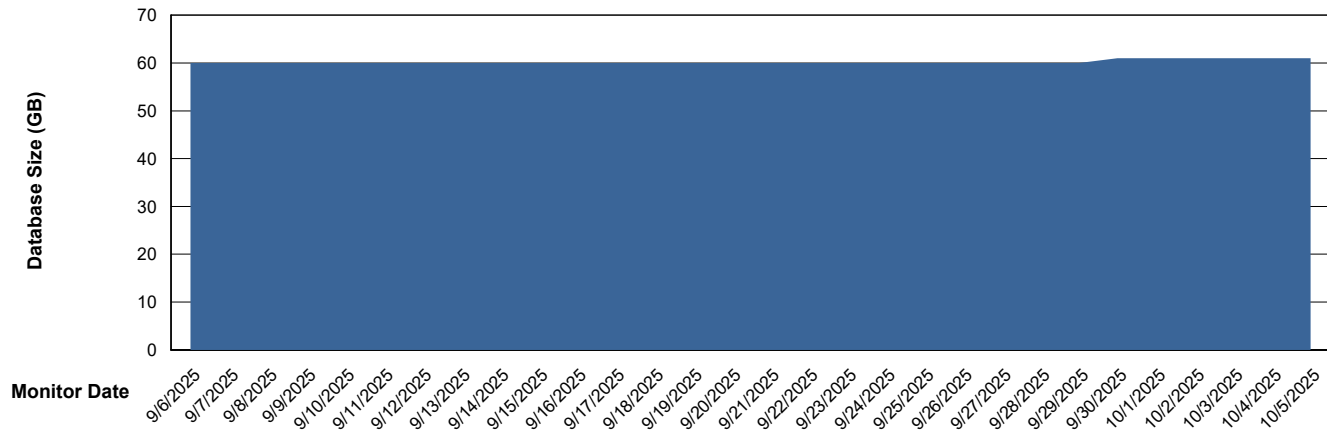

Weekly SLA Customer Report

Customer ELJ Production
Database ID 72

Database Performance ELJ_PRD_FRASEQXPRDDB03_ABS1

Weekly SLA Customer Report

Customer ELJ Production
Database ID 72

DATABASE SIZE ELJ_PRD_FRASEQXPRDDB01_ABS1

Database growth over last month

DATABASE SIZE ELJ_PRD_FRASEQXPRDDB03_ABS1

Database growth over last month

Weekly SLA Customer Report

Customer ELJ Production
 Database ID 72

Database Tablespace ELJ_PRD_FRASEQXPRDDB01_ABS1