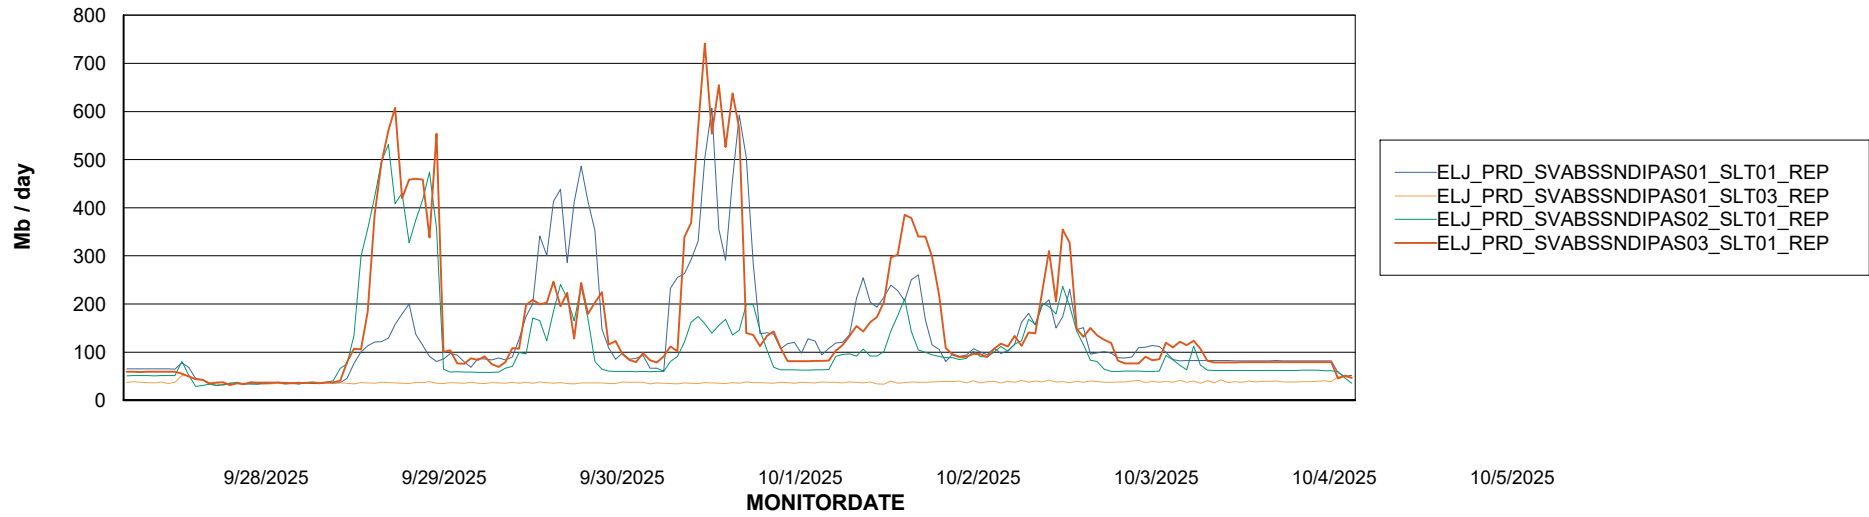

Avg memory used per ABS Server Service

Avg users per day per ABS server

Weekly SLA Customer Report

Customer ELJ Production
Database ID 72

ABSSolute Application ReportServer Services

Avg memory used per ReportServer Service