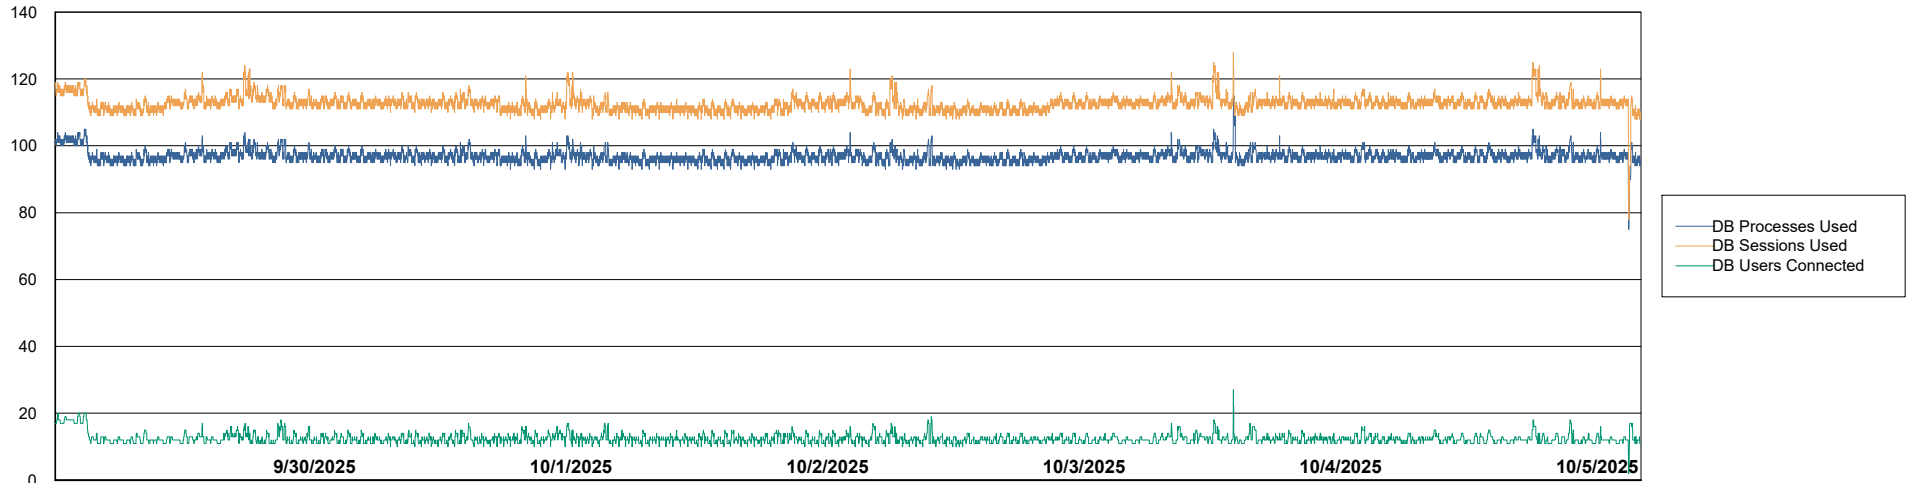

Database Performance ELJ_PRD_FRASEQXPRDDB03_ABS1