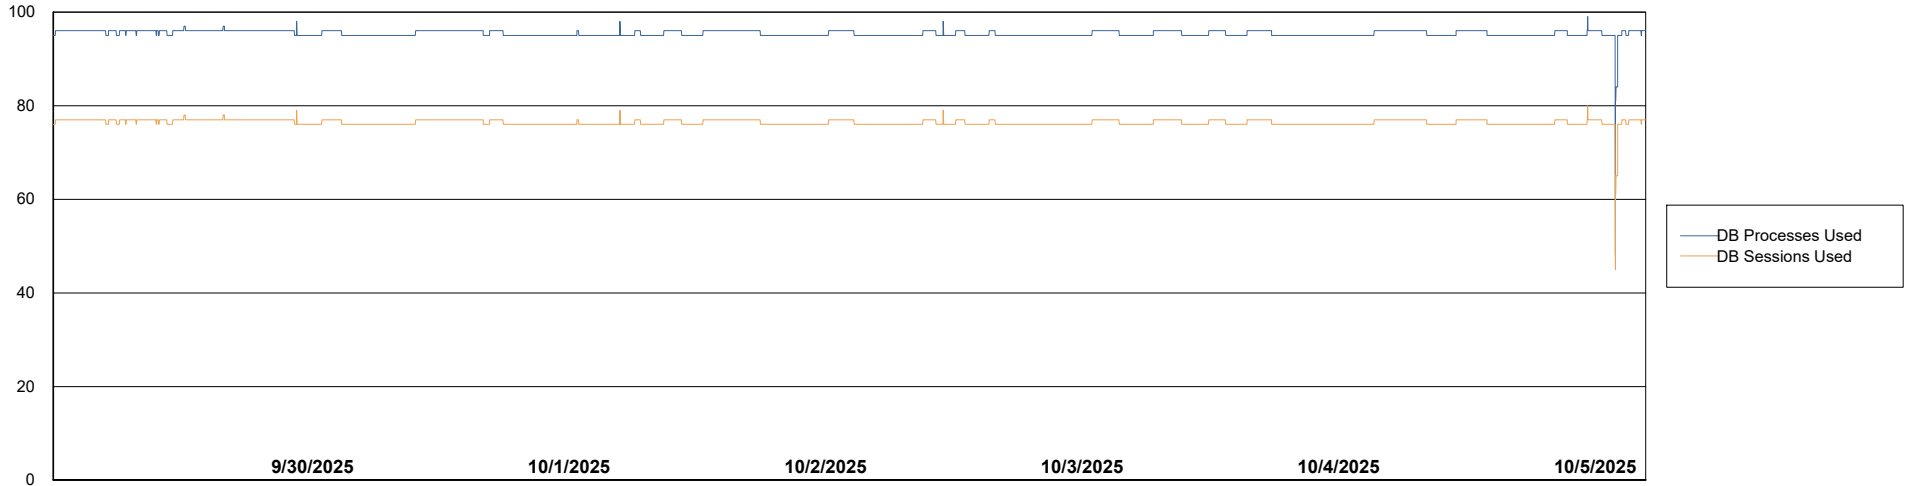

Weekly SLA Customer Report

Customer ELJ Production
Database ID 72

Database Performance ELJ_PRD_FRASEQXPRDDB01_ABS1

Weekly SLA Customer Report

Customer ELJ Production
Database ID 72

Database Performance ELJ_PRD_FRASEQXPRDDB02_HSBABS1