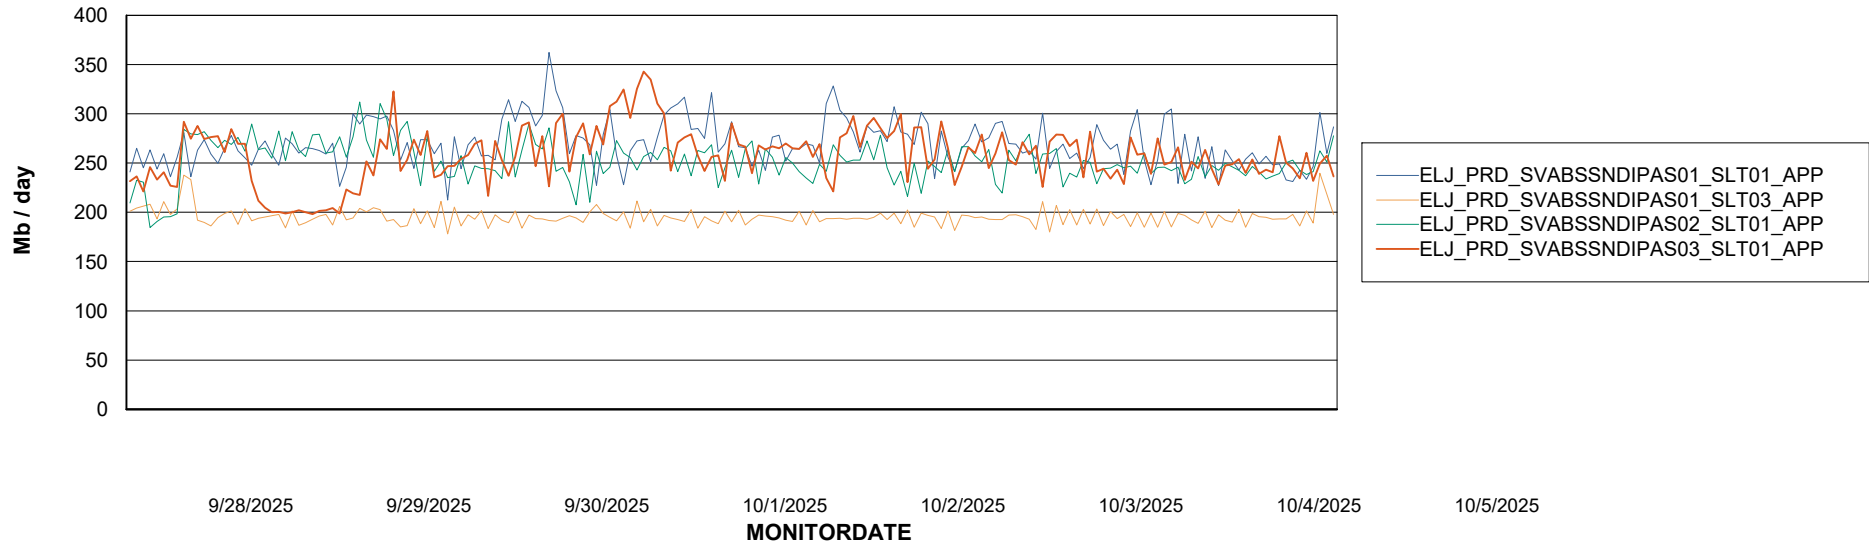

ABSSolute Application Server Services

Avg memory used per ABS Server Service