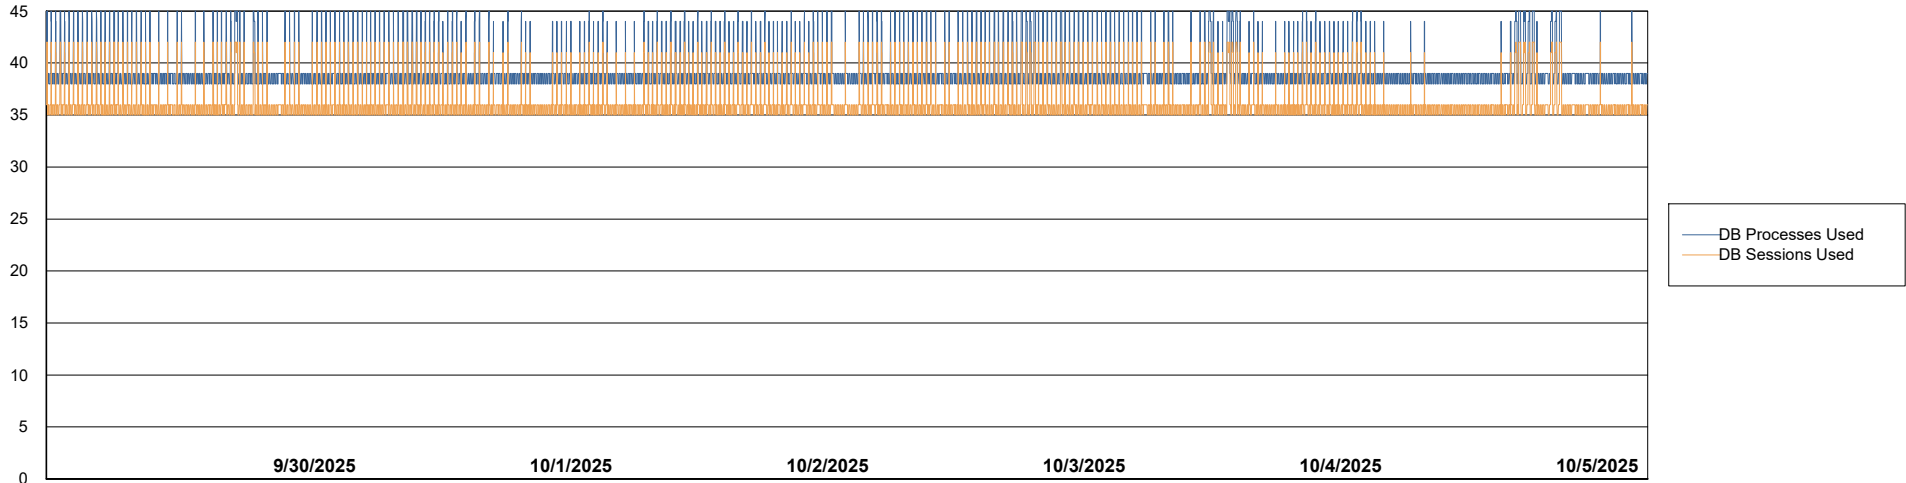

Database Performance ELI_PRD_FRASINTQUADB01_HSBABS1