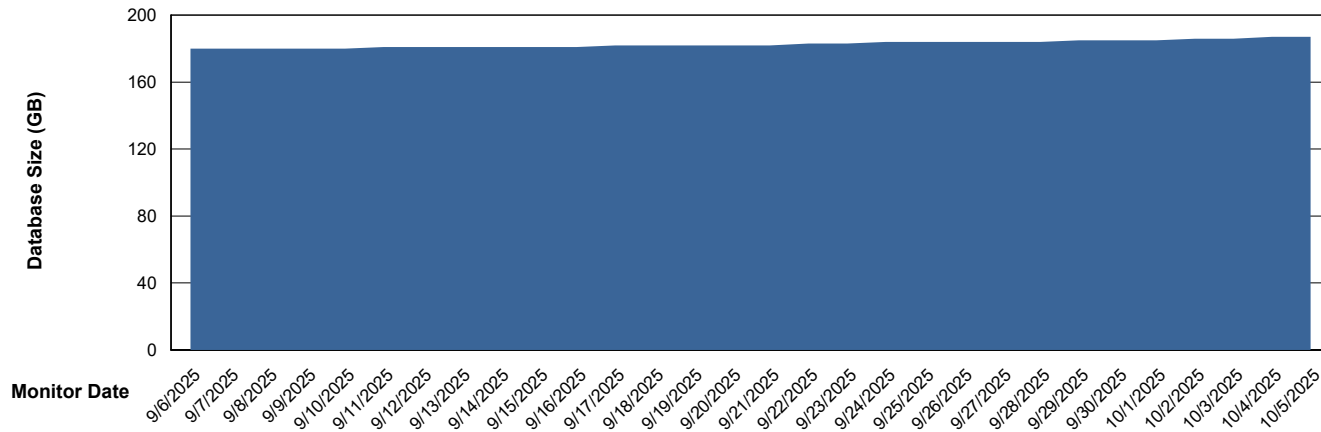

DATABASE SIZE ELI_PRD_FRASINTPRDDB01_ABS1

Database growth over last month