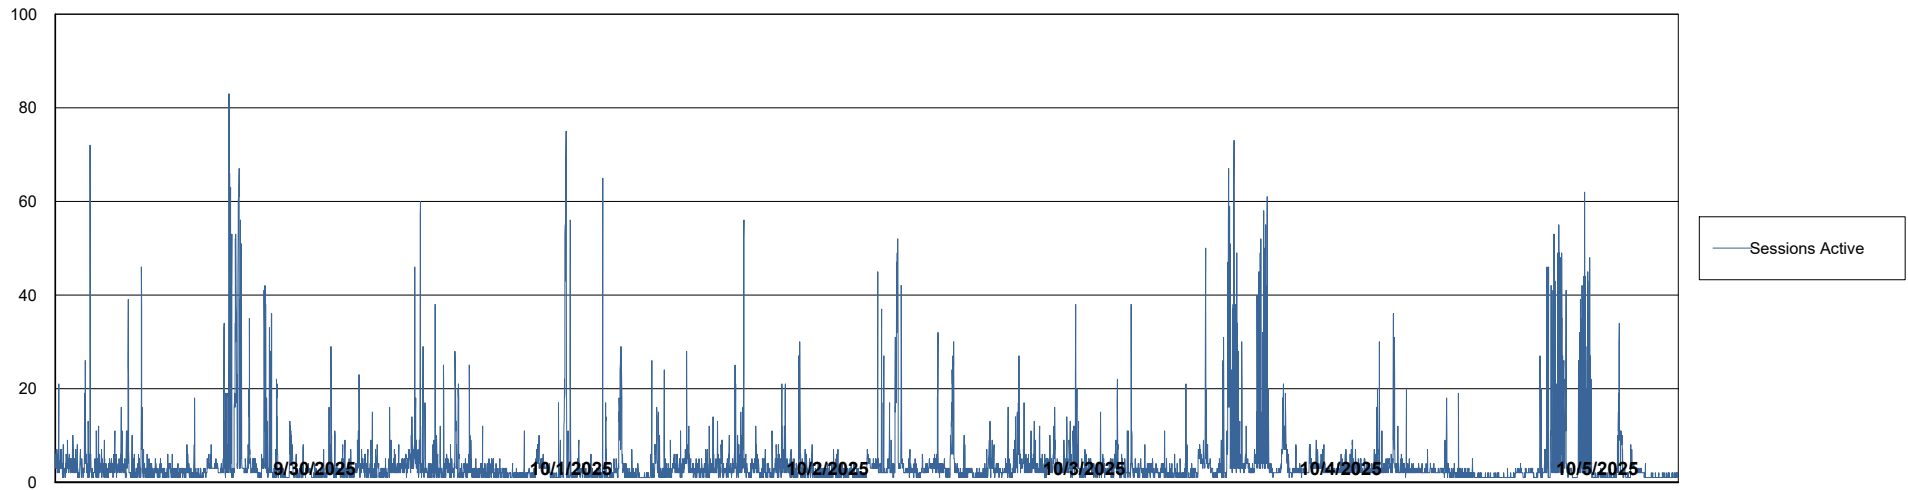

Weekly SLA Customer Report

Customer ELI_Production
Database ID 62

Database Performance ELI_PRD_FRASEQXPRDDB04-BI_ABS1

Weekly SLA Customer Report

Customer ELI_Production
Database ID 62

Database Performance ELI_PRD_FRASINTPRDDB01_ABS1