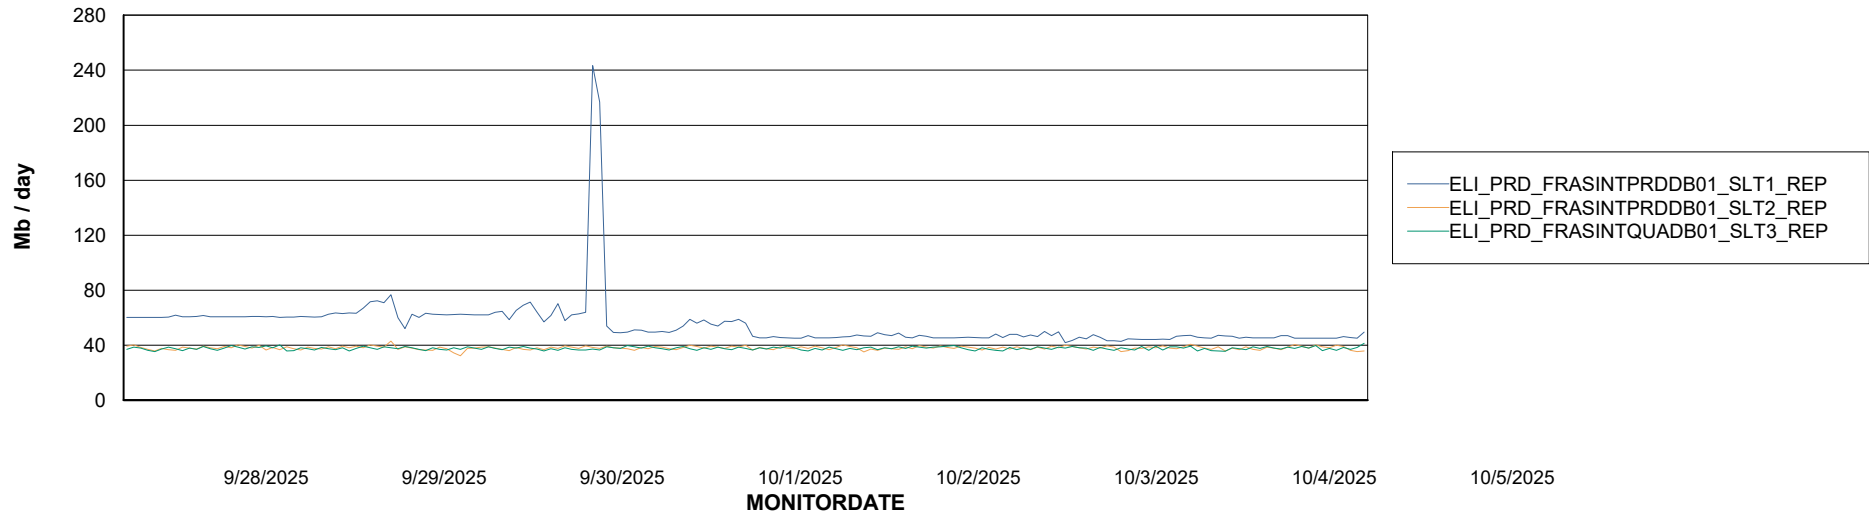

Avg memory used per ABS Server Service

Avg users per day per ABS server

Weekly SLA Customer Report

Customer ELI_Production
Database ID 62

ABSSolute Application ReportServer Services

Avg memory used per ReportServer Service