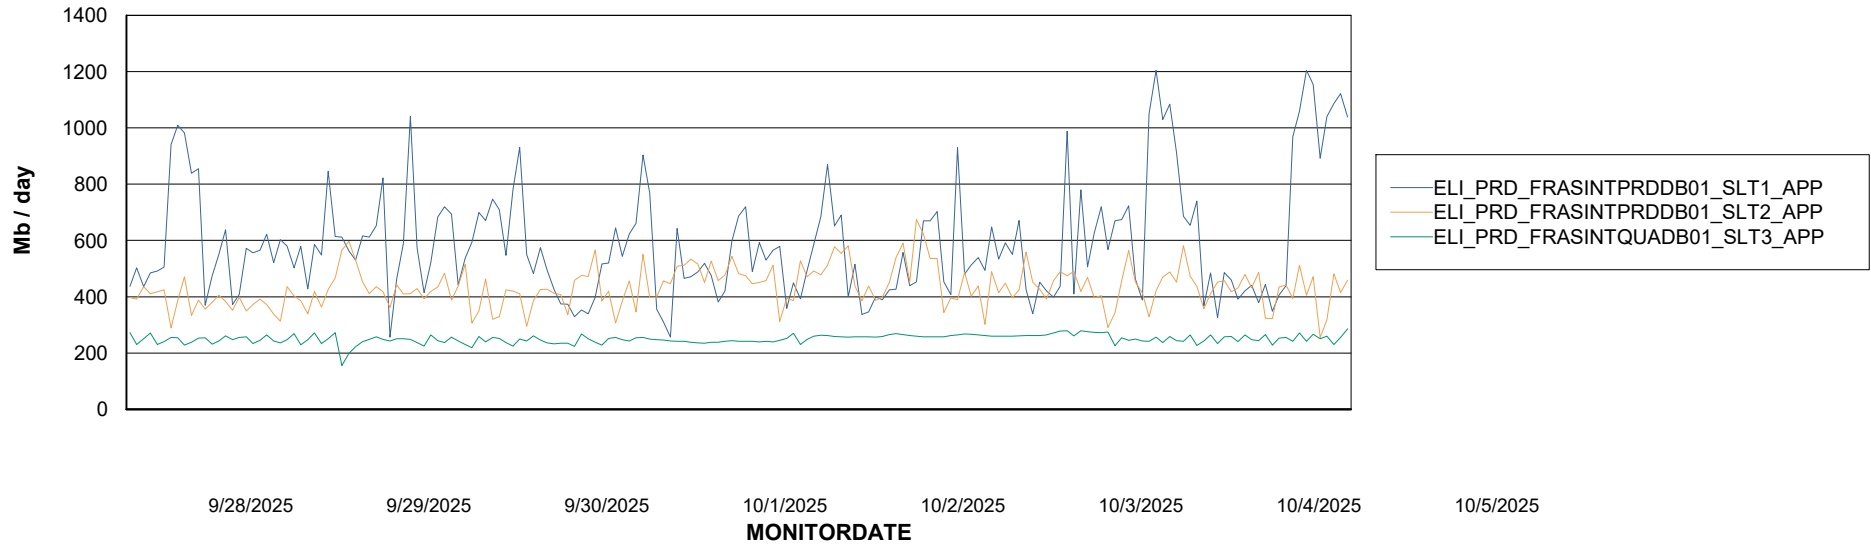

ABSSolute Application Server Services

Avg memory used per ABS Server Service