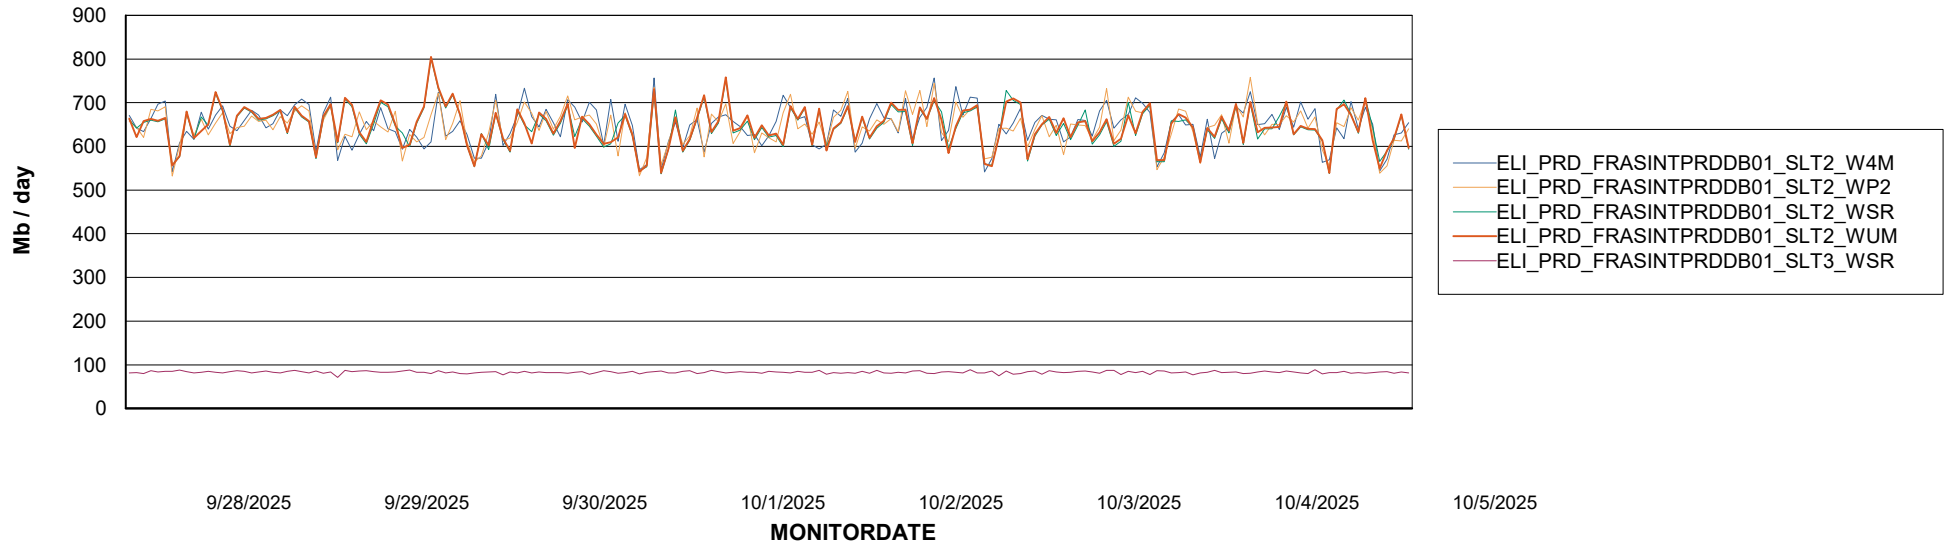

ABSolute Web Component Services

Avg memory used per ABS Web component