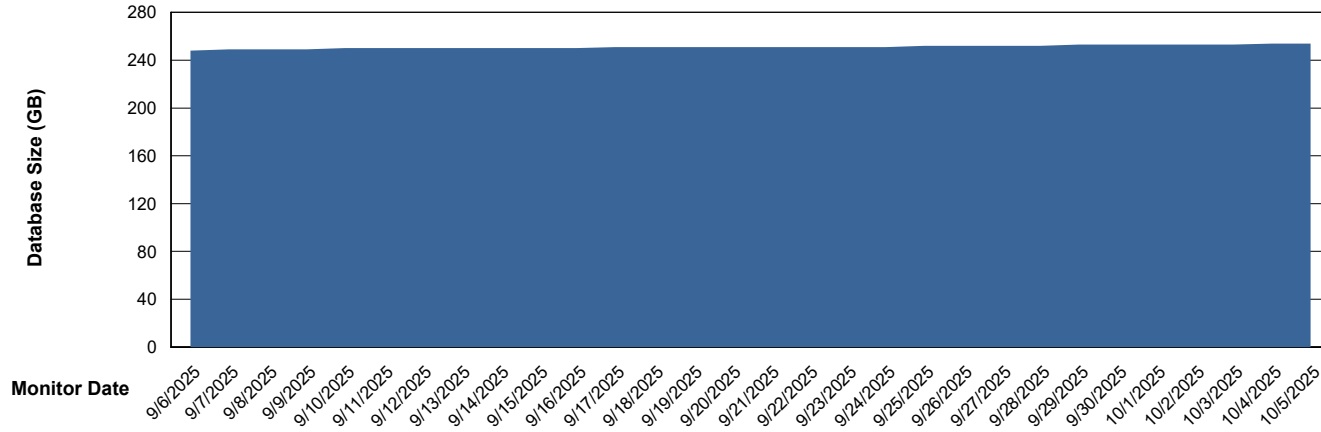

Weekly SLA Customer Report

Customer ELI_Production
Database ID 62

Database Performance ELI_PRD_FRASINTQUADB01_HSBABS1

Weekly SLA Customer Report

Customer ELI_Production
Database ID 62

DATABASE SIZE ELI_PRD_FRASEQXPRDDB04-BI_ABS1

Database growth over last month

DATABASE SIZE ELI_PRD_FRASINTPRDDB01_ABS1

Database growth over last month

Weekly SLA Customer Report

Customer ELI_Production
 Database ID 62

Database Tablespace ELI_PRD_FRASEQXPRDDB04-BI_ABS1