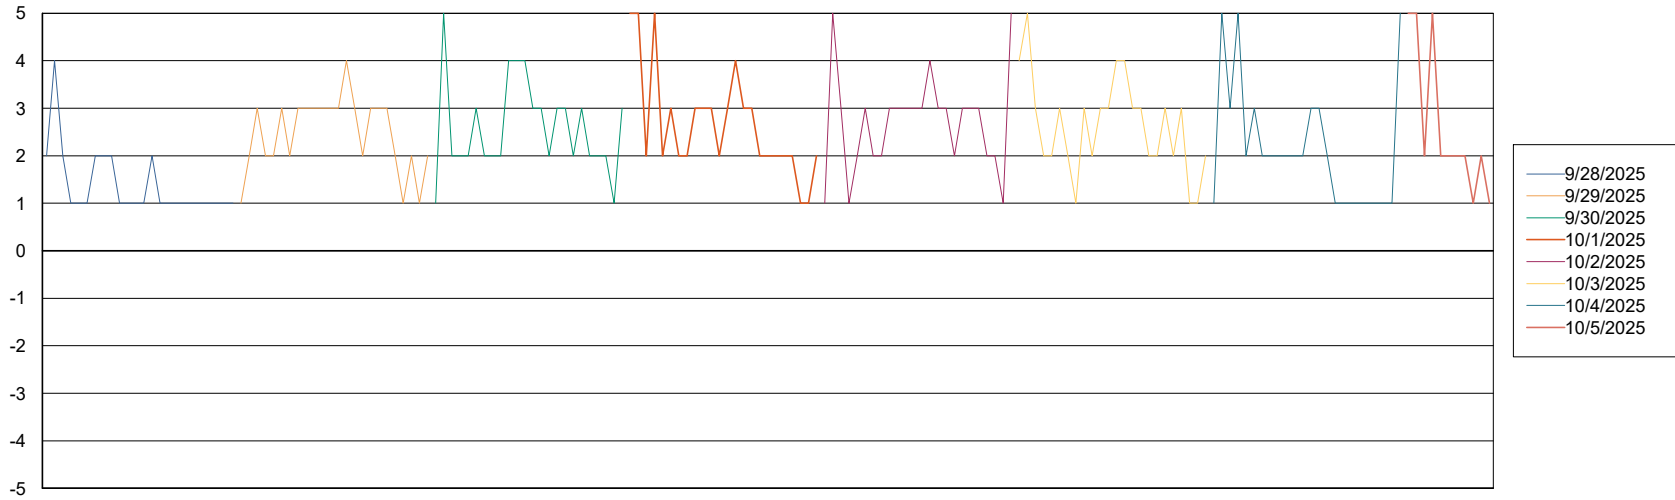

Standby Database Health ELI_Production

Recovery lag for last 7 days