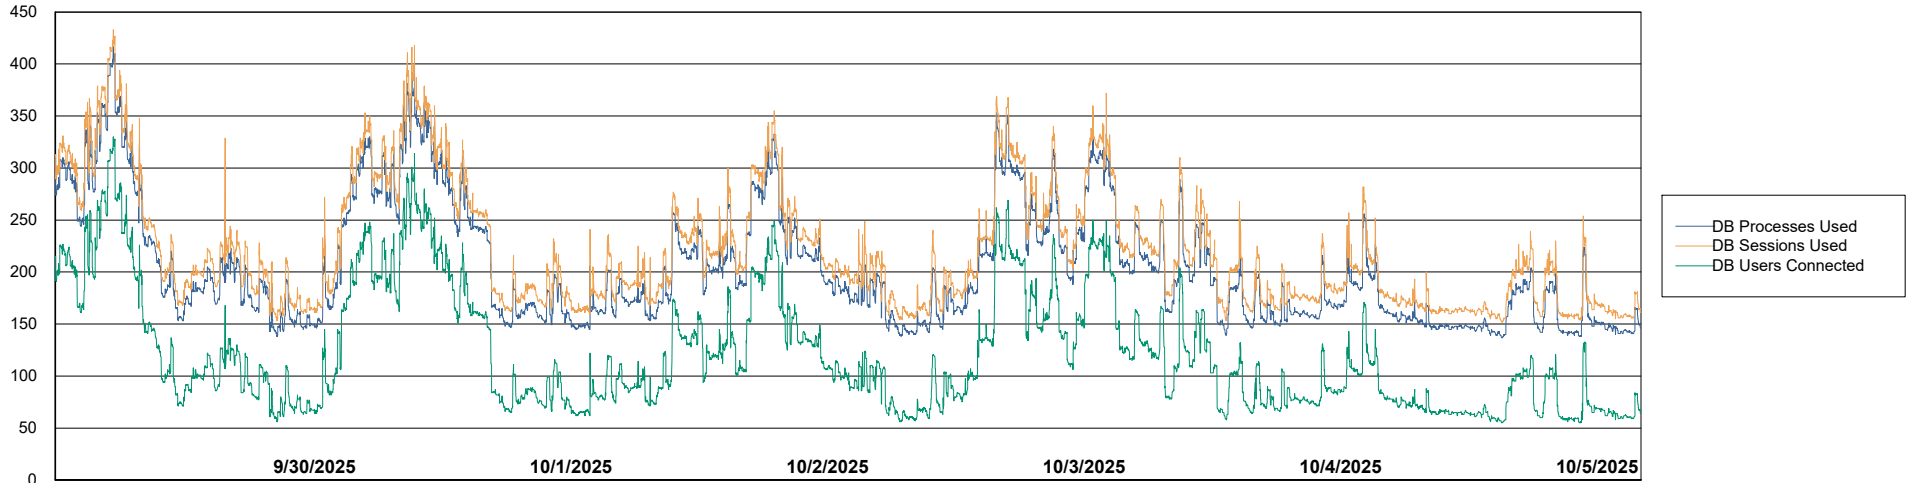

Weekly SLA Customer Report

Customer ELI_Production
Database ID 62

Database Performance ELI_PRD_FRASEQXPRDDB04-BI_ABS1

Weekly SLA Customer Report

Customer ELI_Production
Database ID 62

Database Performance ELI_PRD_FRASINTPRDDB01_ABS1