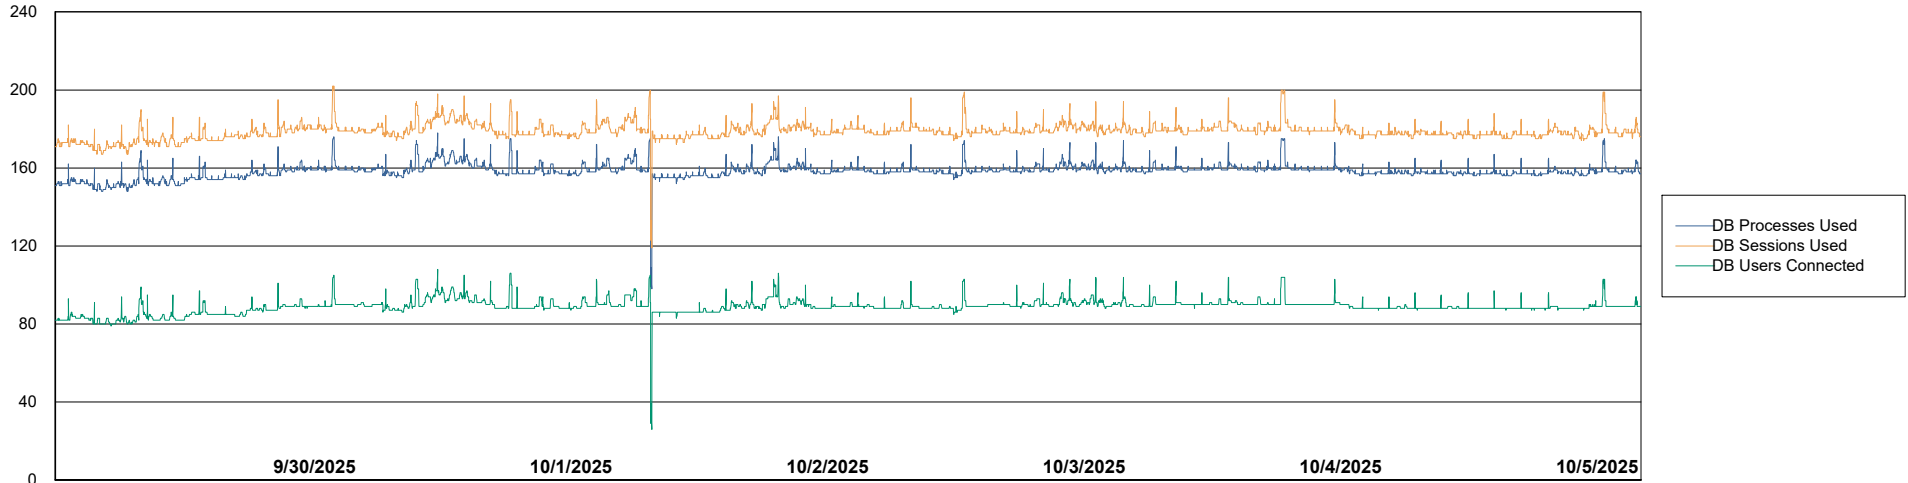

Weekly SLA Customer Report

Customer ECT OCI TOR Production
Database ID 219

Database Performance ECT-BI-TOR_ABS1

Weekly SLA Customer Report

Customer ECT OCI TOR Production
Database ID 219

Database Performance ECT-DBS1-TOR_PROD_ABS1