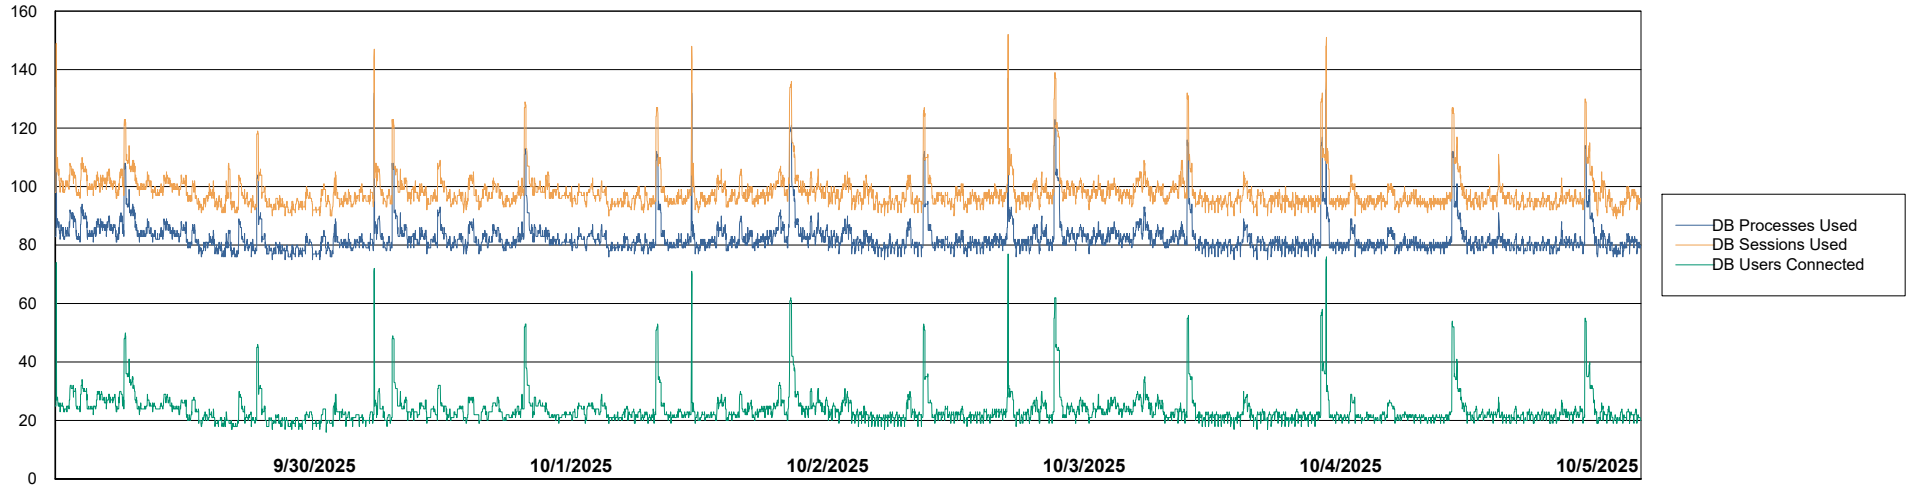

Database Performance ECT-BI-TOR_ABS1