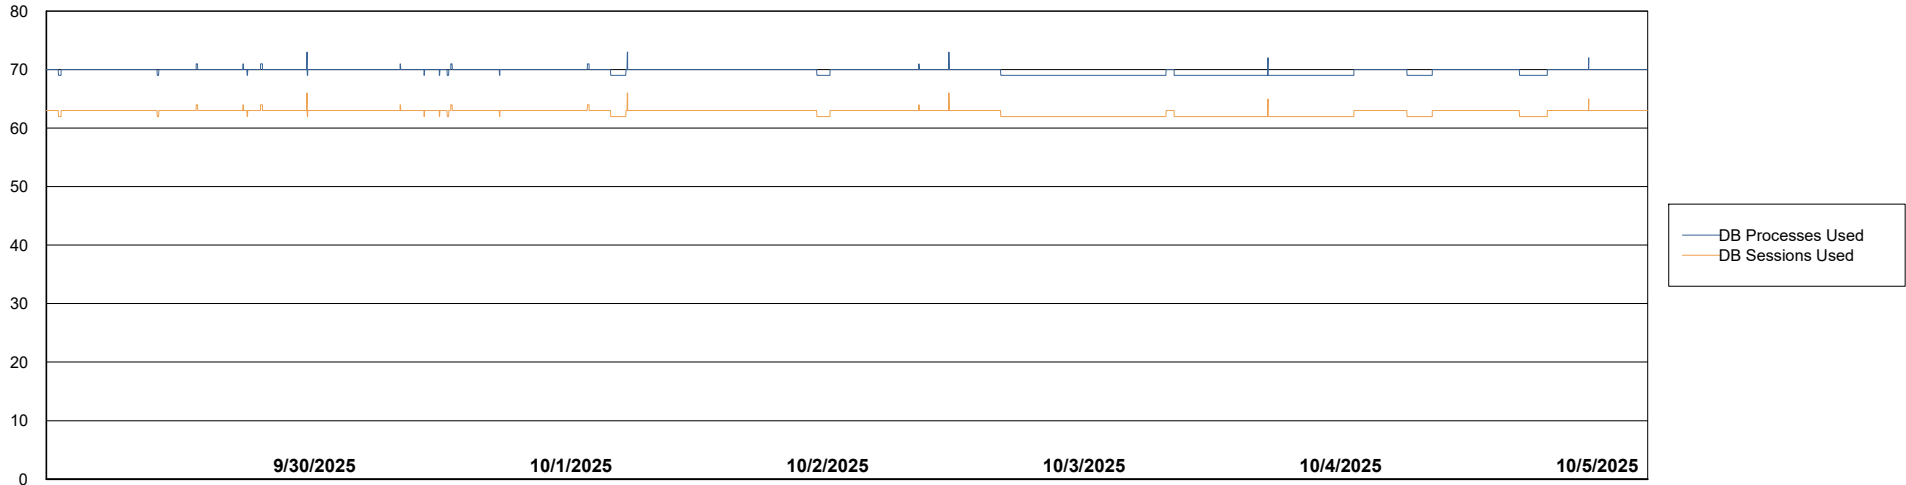

Database Performance ECT-DBS2-TOR_PROD_HSBABS1