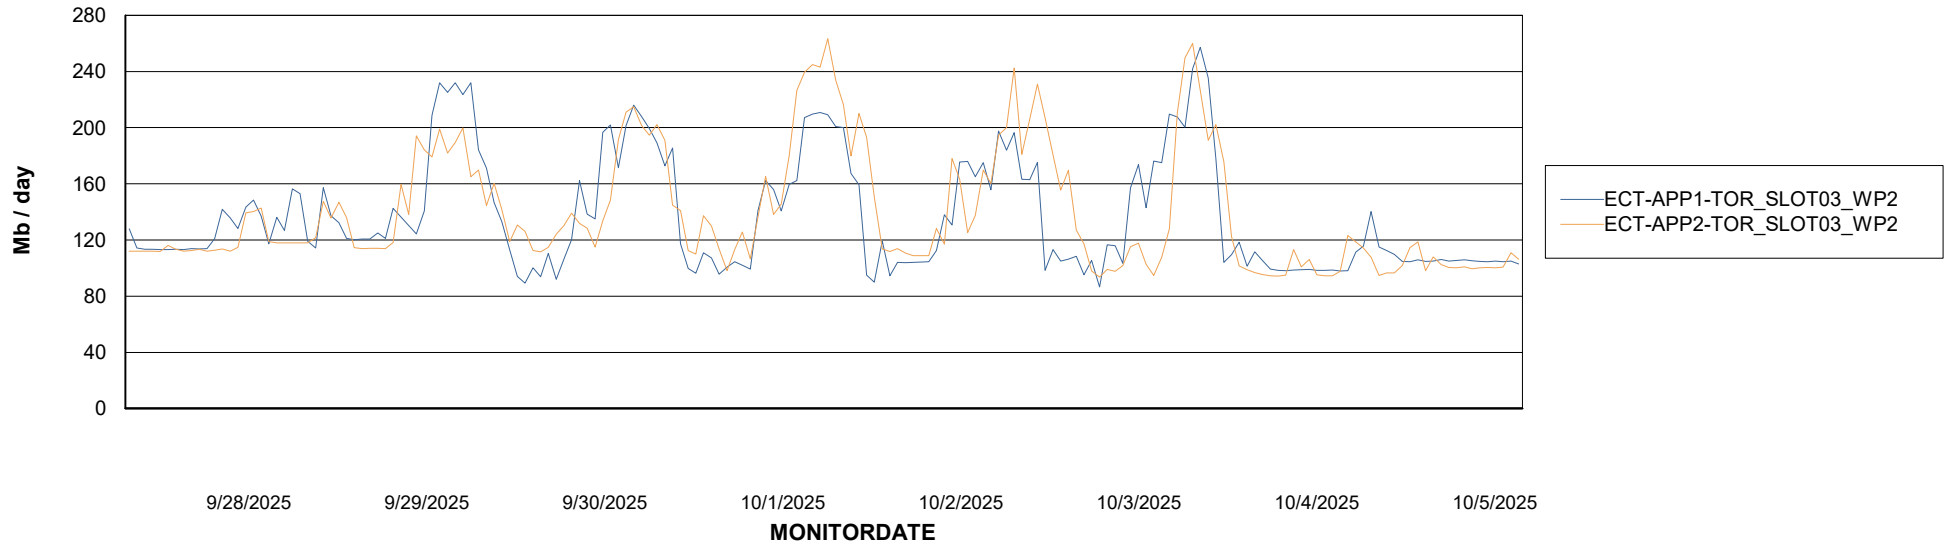

ABSolute Web Component Services

Avg memory used per ABS Web component