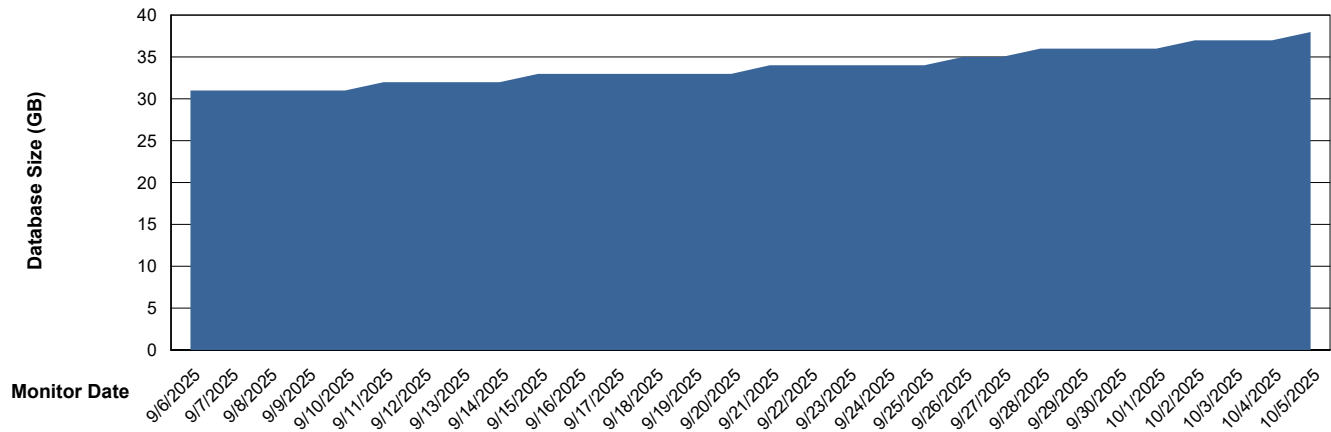

DATABASE SIZE ECT-DBS1-TOR_PROD_ABS1

Database growth over last month