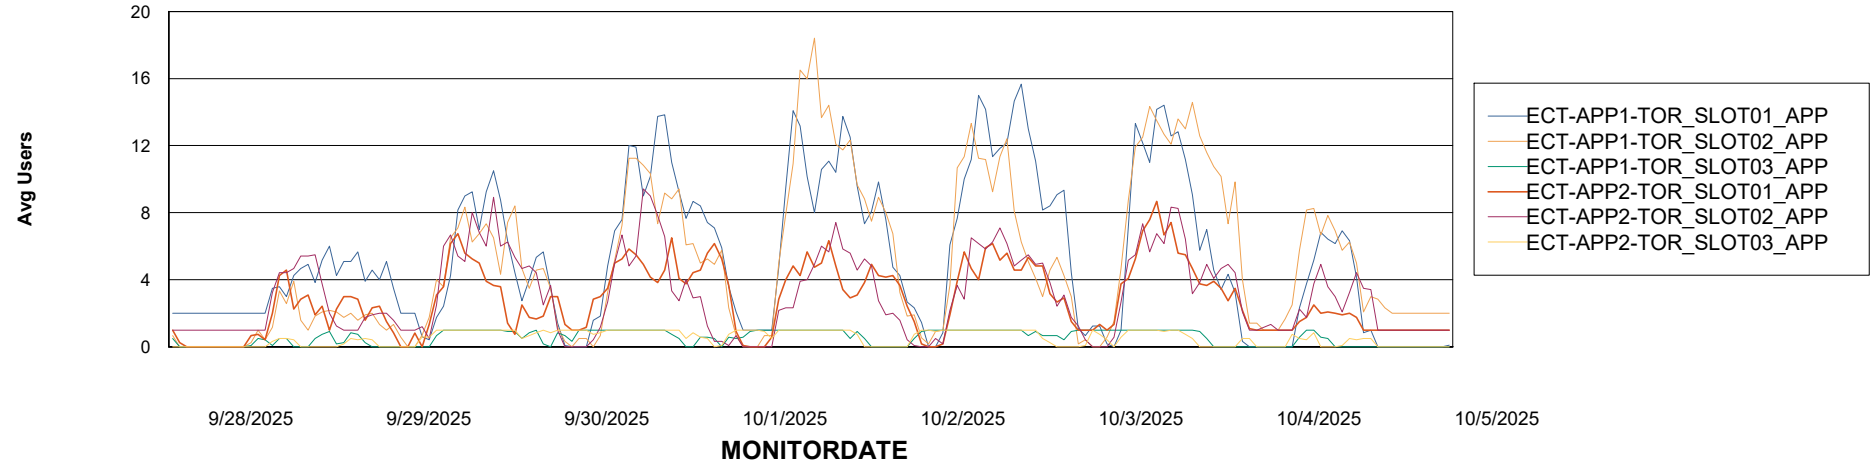

Avg users per day per ABS server