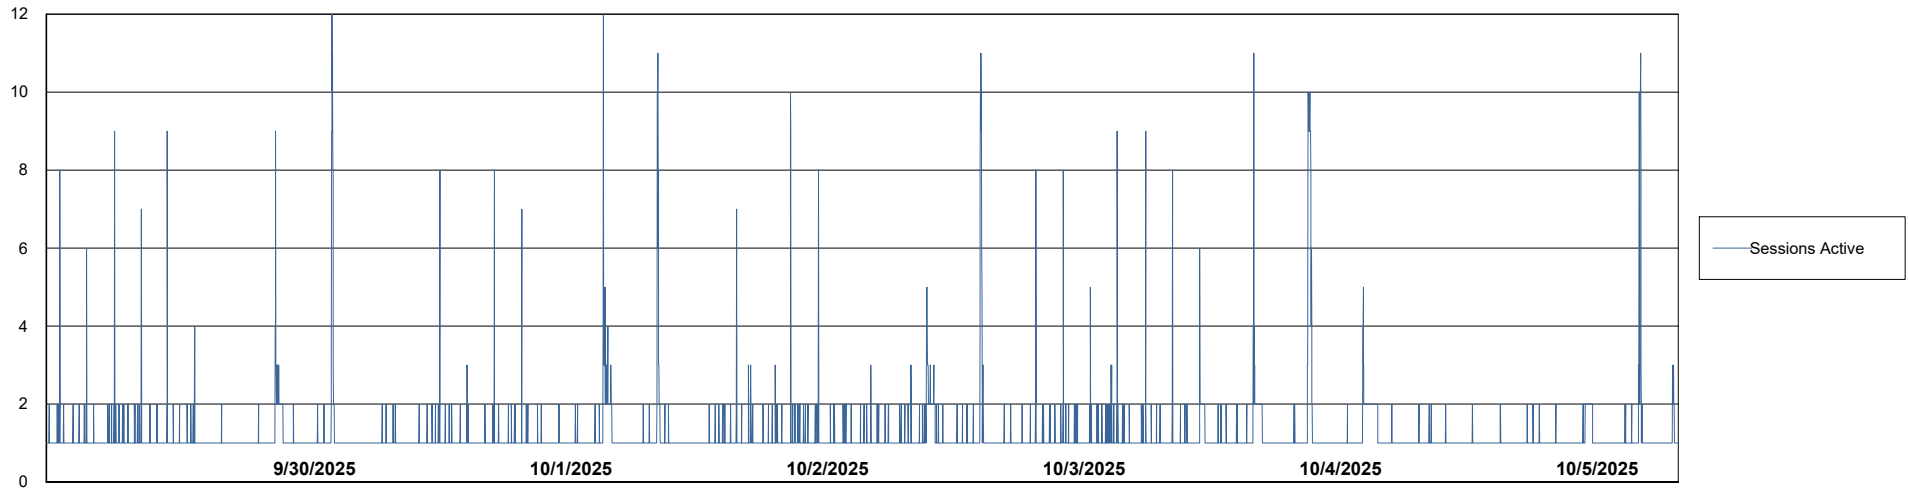

Weekly SLA Customer Report

Customer ECT OCI TOR Production
Database ID 219

Database Performance ECT-BI-TOR_ABS1

Weekly SLA Customer Report

Customer ECT OCI TOR Production
Database ID 219

Database Performance ECT-DBS1-TOR_PROD_ABS1