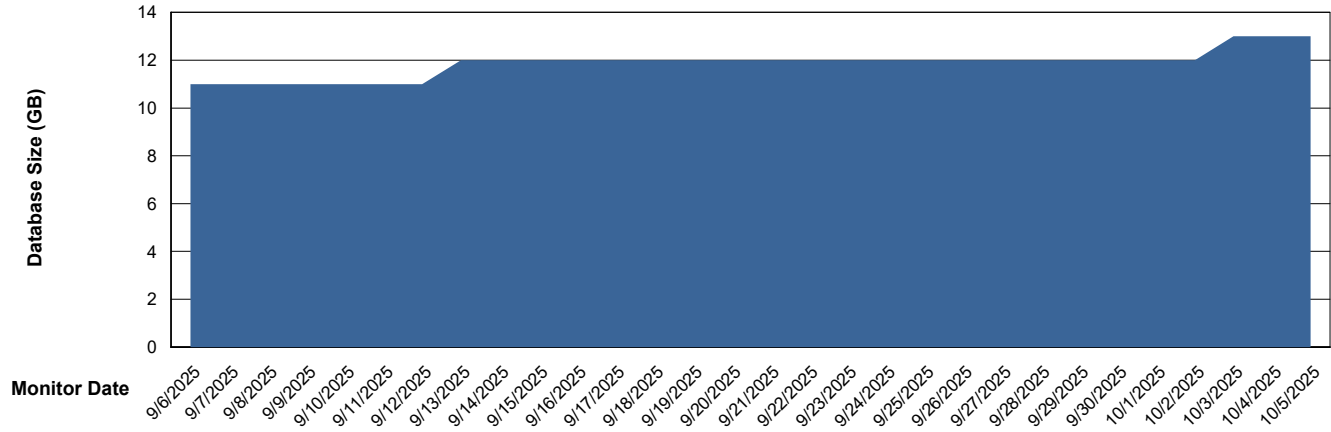

DATABASE SIZE ECT-BI-TOR_ABS1

Database growth over last month