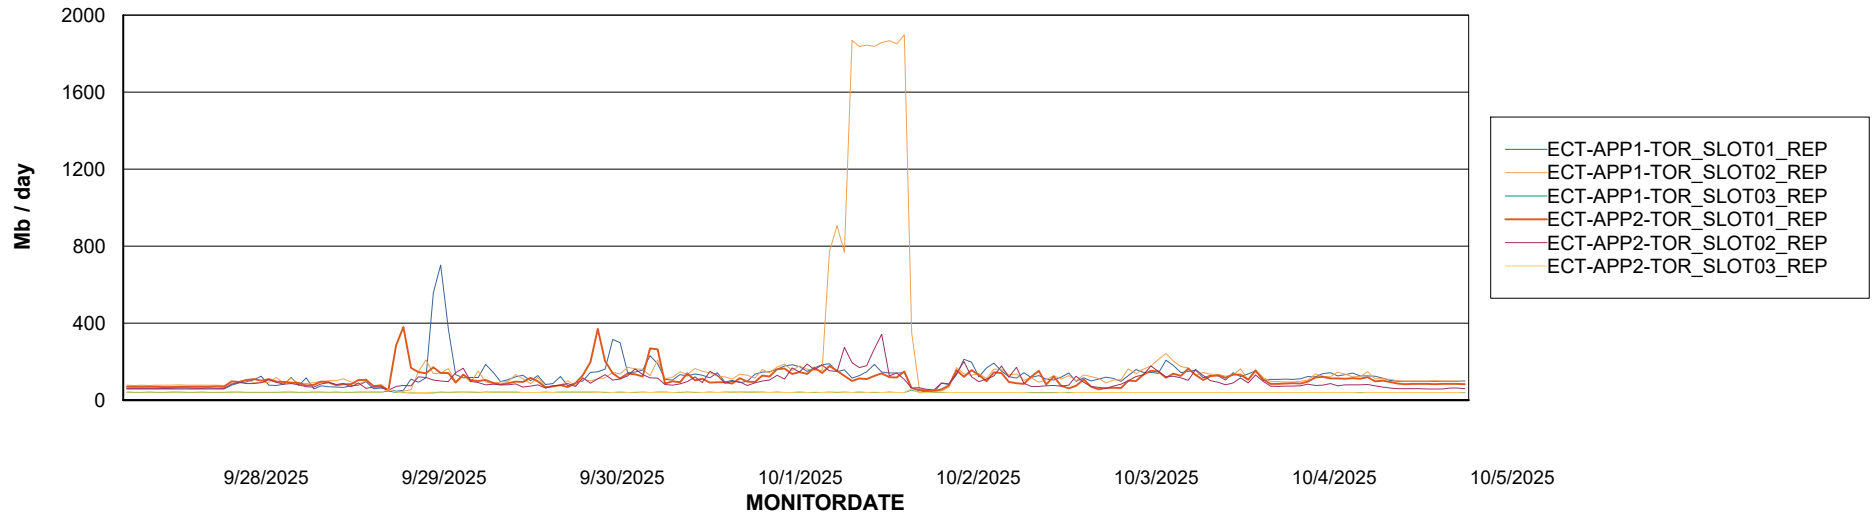

Avg users per day per ABS server

Weekly SLA Customer Report

Customer ECT OCI TOR Production
Database ID 219

ABSSolute Application ReportServer Services

Avg memory used per ReportServer Service

Weekly SLA Customer Report