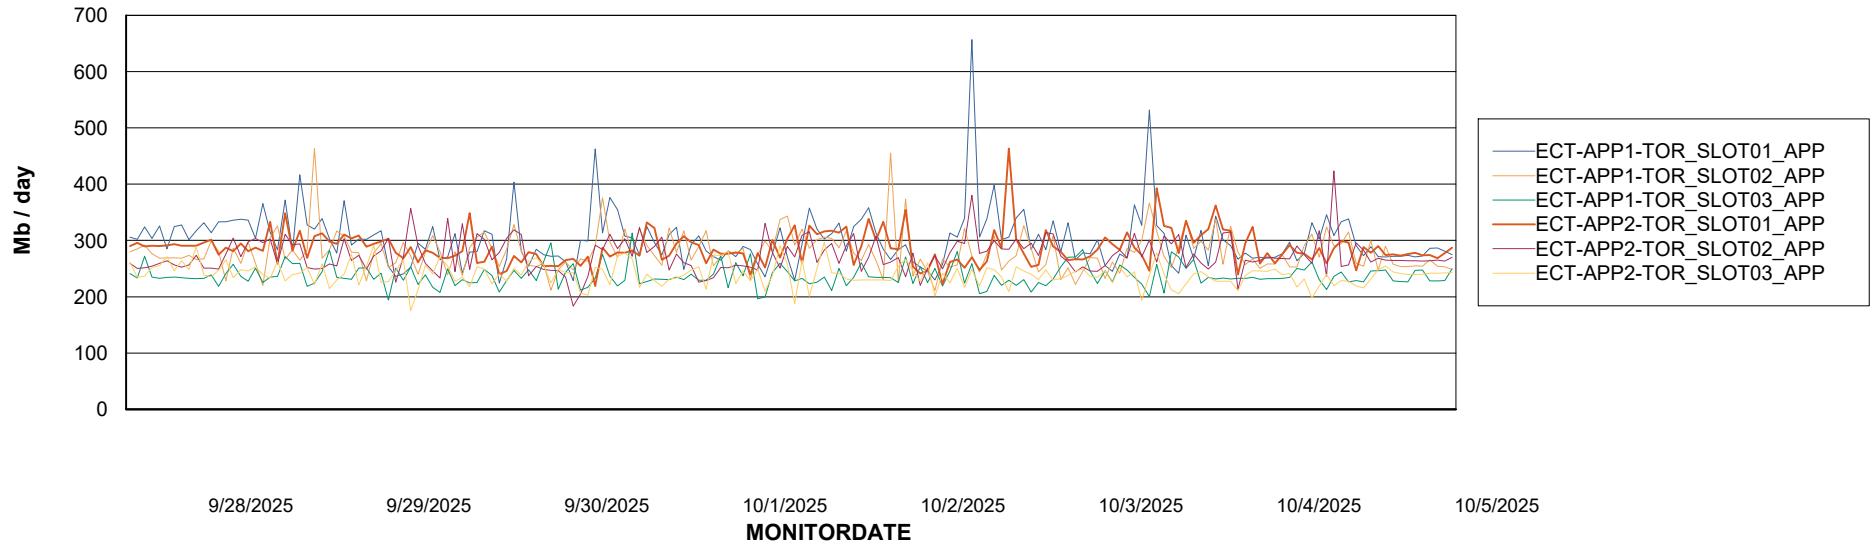

Standby Database Health ECT OCI TOR Production

Recovery lag for last 7 days

Weekly SLA Customer Report

Customer ECT OCI TOR Production
Database ID 219

ABSSolute Application Server Services

Avg memory used per ABS Server Service