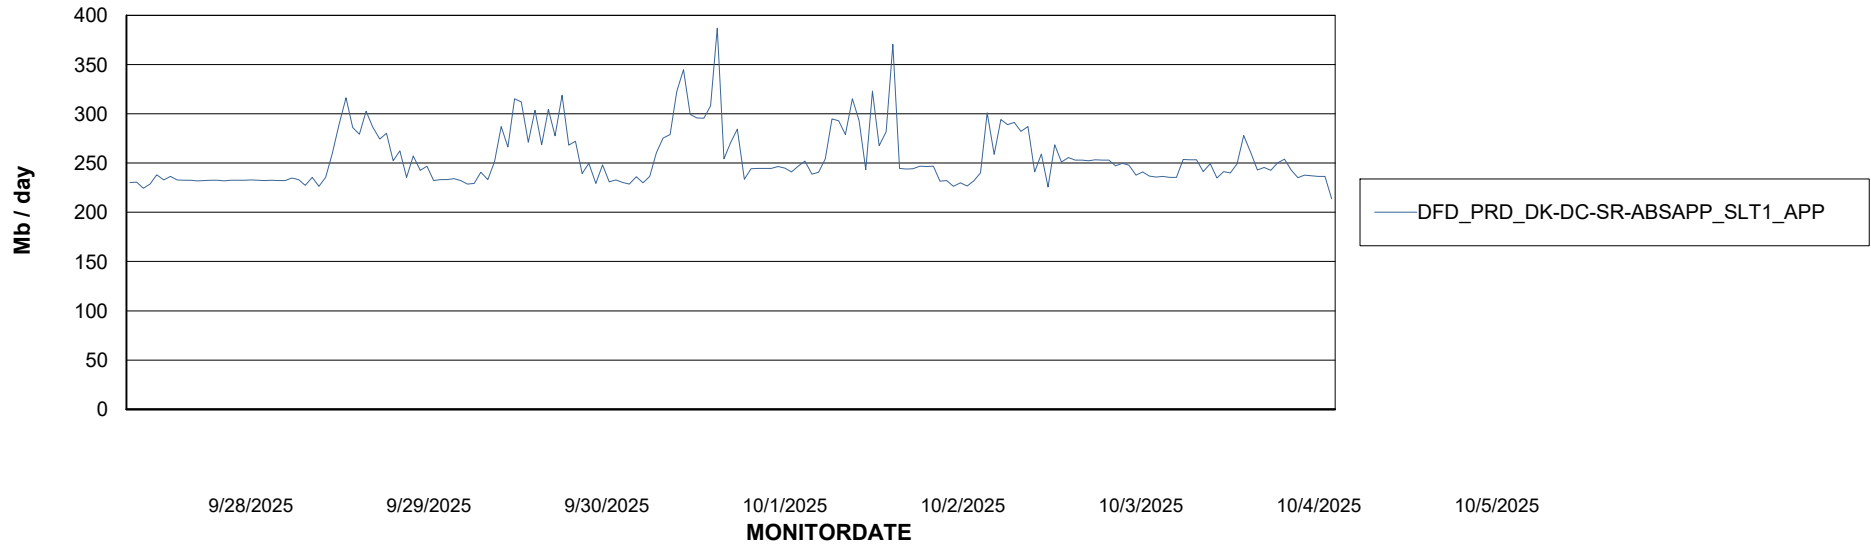

ABSSolute Application Server Services

Avg memory used per ABS Server Service