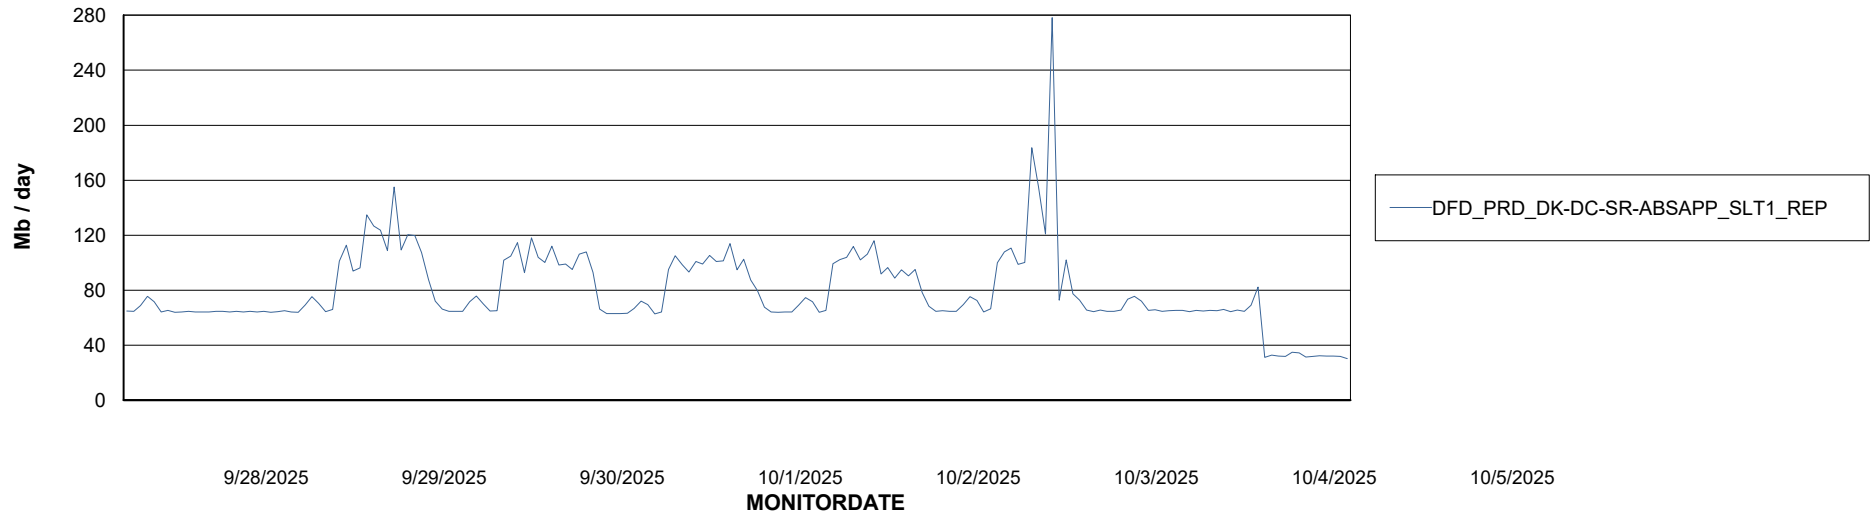

ABSSolute Application ReportServer Services

Avg memory used per ReportServer Service