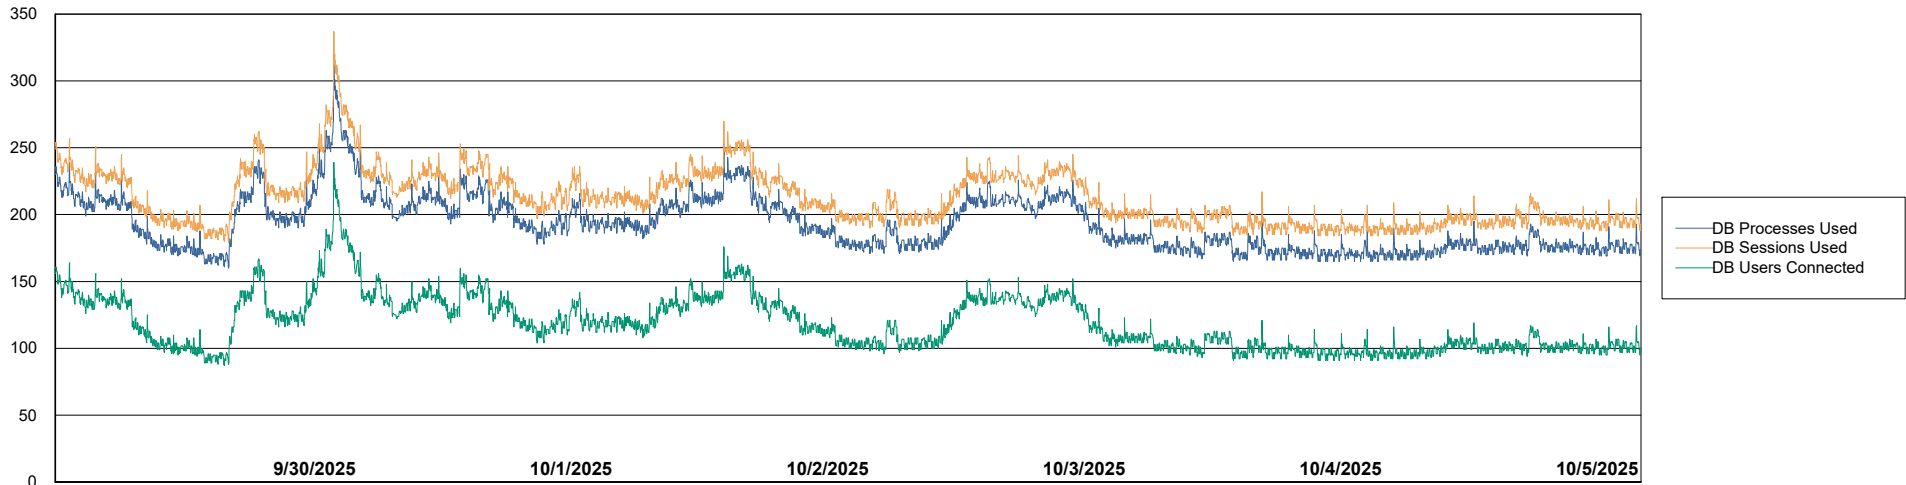

Weekly SLA Customer Report

Customer: CLB OCI AMS Production
Database ID: 196

Database Performance: CLB-BI2-AMS_ABS1_DB

Weekly SLA Customer Report

Customer CLB OCI AMS Production
Database ID 196

Database Performance CLB-DBS1-AMS_PROD_ABS1