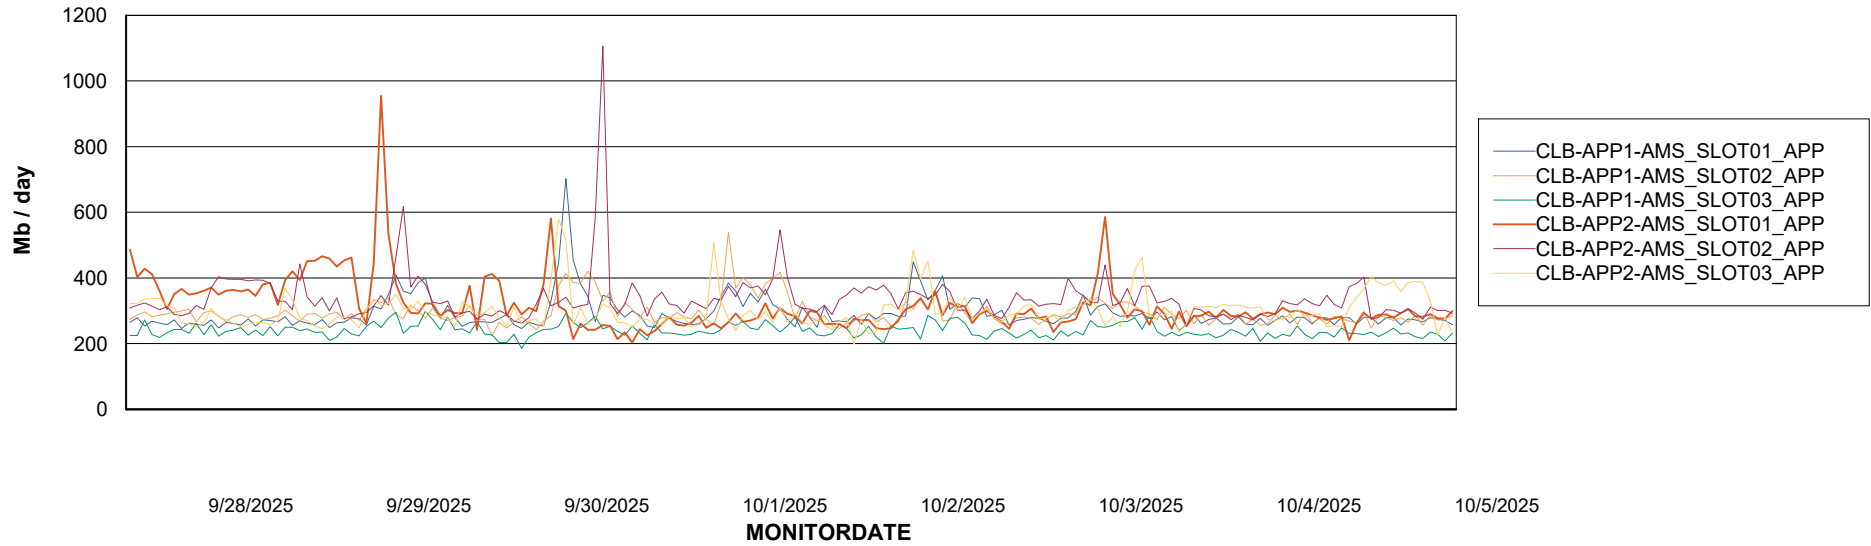

ABSSolute Application Server Services

Avg memory used per ABS Server Service