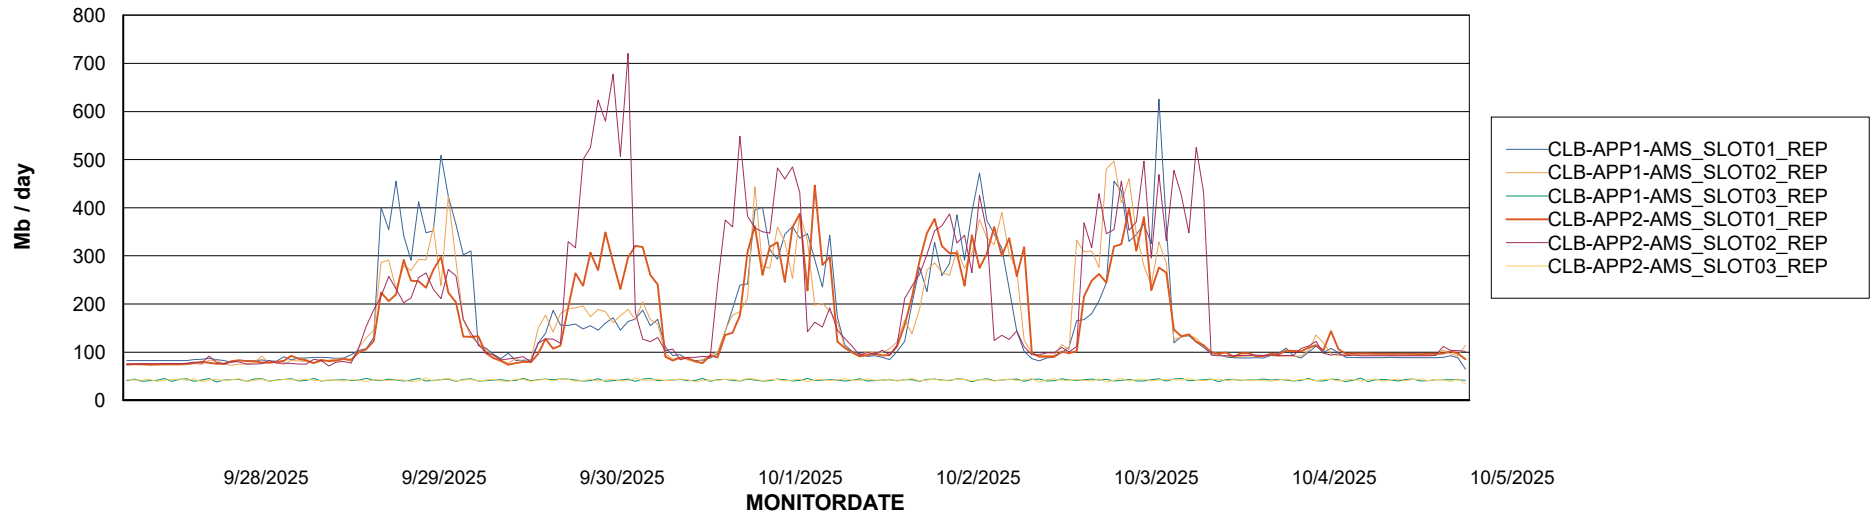

Avg memory used per ABS Server Service

Avg users per day per ABS server

Weekly SLA Customer Report

Customer CLB OCI AMS Production
Database ID 196

ABSSolute Application ReportServer Services

Avg memory used per ReportServer Service