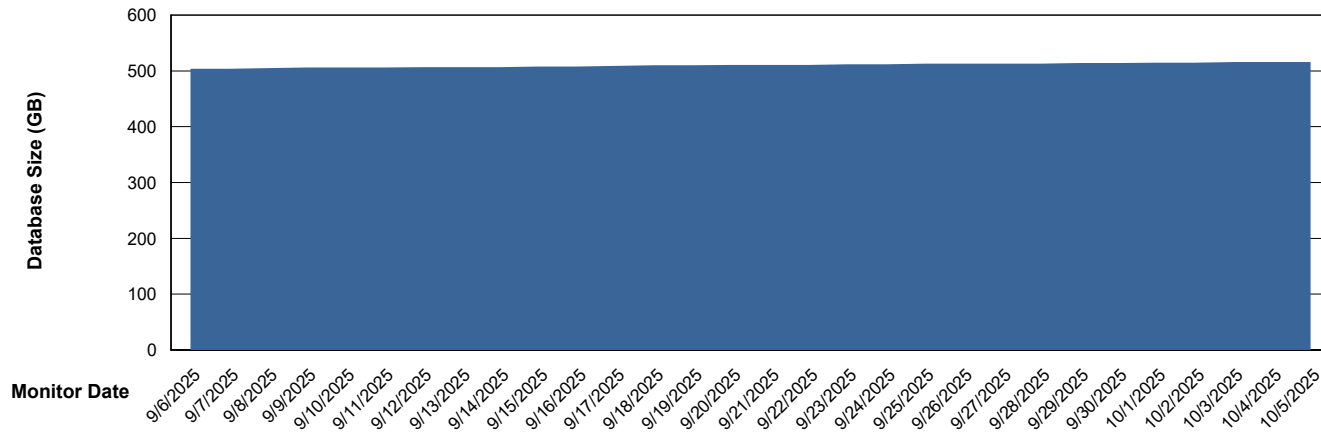

Weekly SLA Customer Report

Customer CLB OCI AMS Production
Database ID 196

Database Performance CLB-DBS2-AMS_PROD_HSBABS1

Weekly SLA Customer Report

Customer CLB OCI AMS Production
Database ID 196

DATABASE SIZE CLB-BI2-AMS_ABS1_DB

Database growth over last month

DATABASE SIZE CLB-DBS1-AMS_PROD_ABS1

Database growth over last month

Weekly SLA Customer Report

Customer CLB OCI AMS Production
 Database ID 196

Database Tablespace CLB-BI2-AMS_ABS1_DB