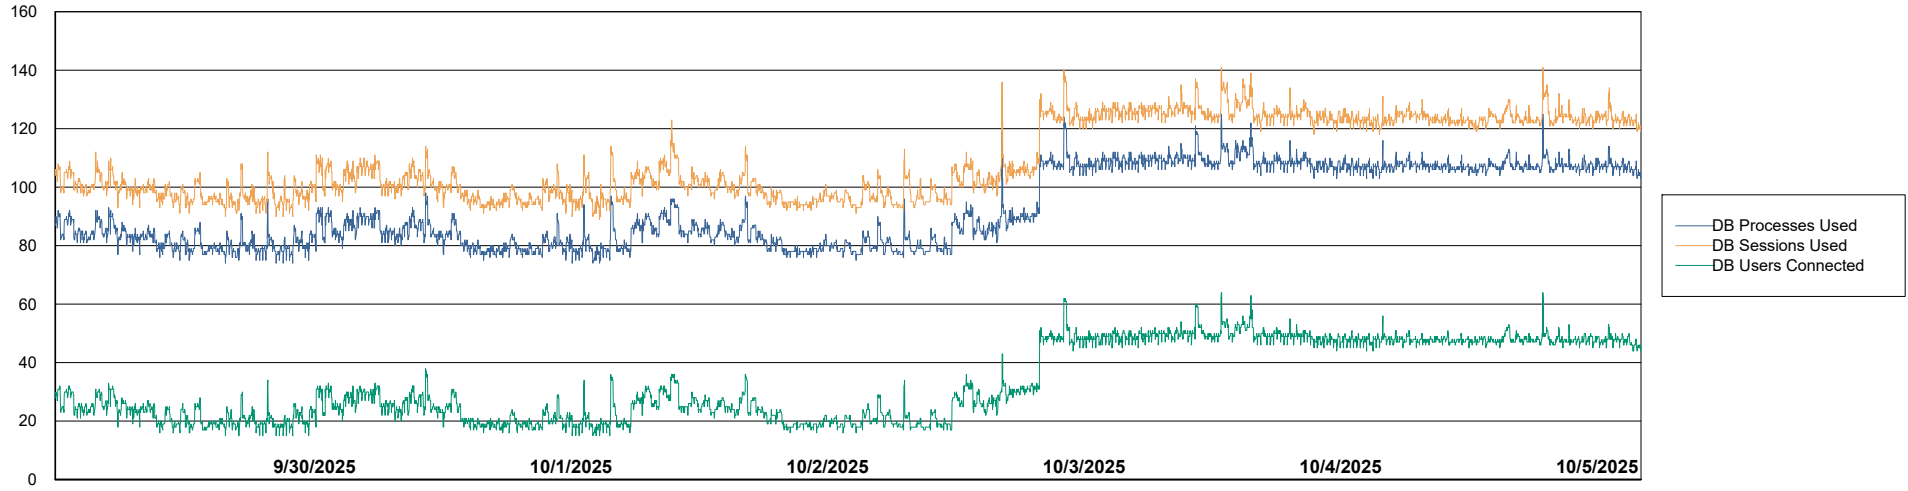

Database Performance: CLB-BI2-AMS_ABS1_DB