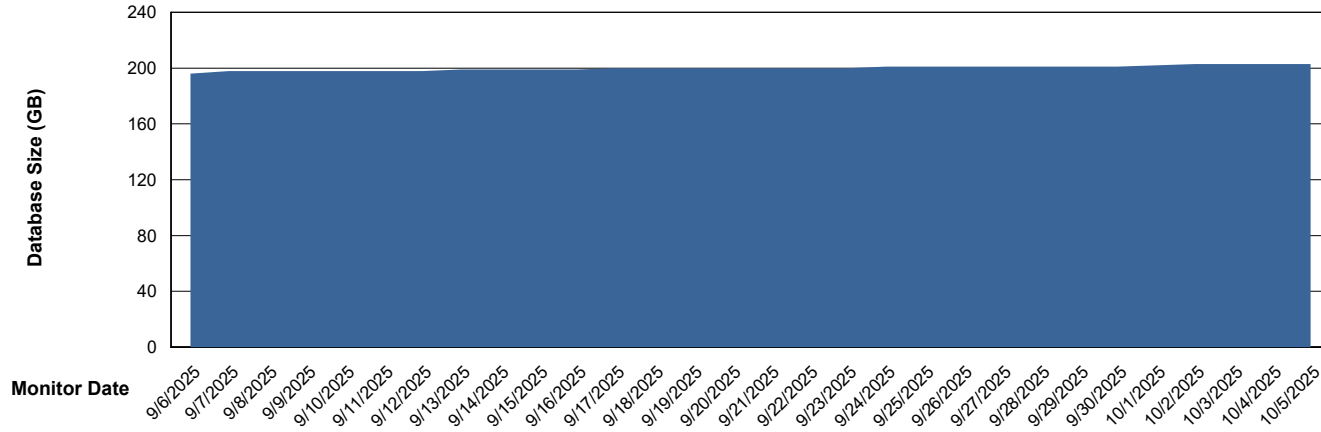

Weekly SLA Customer Report

Customer CLB OCI AMS Production
Database ID 196

Database Performance CLB-DBS2-AMS_PROD_HSBABS1

Weekly SLA Customer Report

Customer CLB OCI AMS Production
Database ID 196

DATABASE SIZE CLB-BI2-AMS_ABS1_DB

Database growth over last month

DATABASE SIZE CLB-DBS1-AMS_PROD_ABS1

Database growth over last month

Weekly SLA Customer Report

Customer CLB OCI AMS Production
 Database ID 196

Database Tablespace CLB-BI2-AMS_ABS1_DB