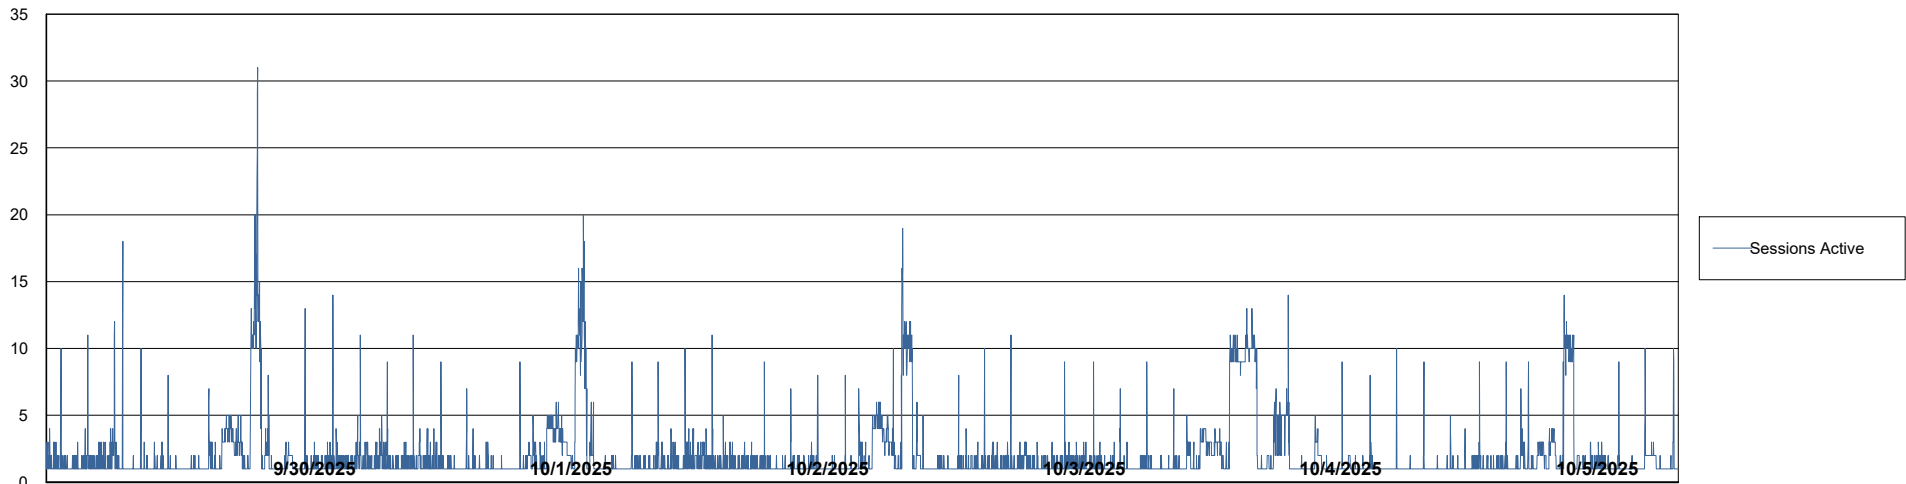

Weekly SLA Customer Report

Customer: CLB OCI AMS Production
Database ID: 196

Database Performance: CLB-BI2-AMS_ABS1_DB

Weekly SLA Customer Report

Customer CLB OCI AMS Production
Database ID 196

Database Performance CLB-DBS1-AMS_PROD_ABS1