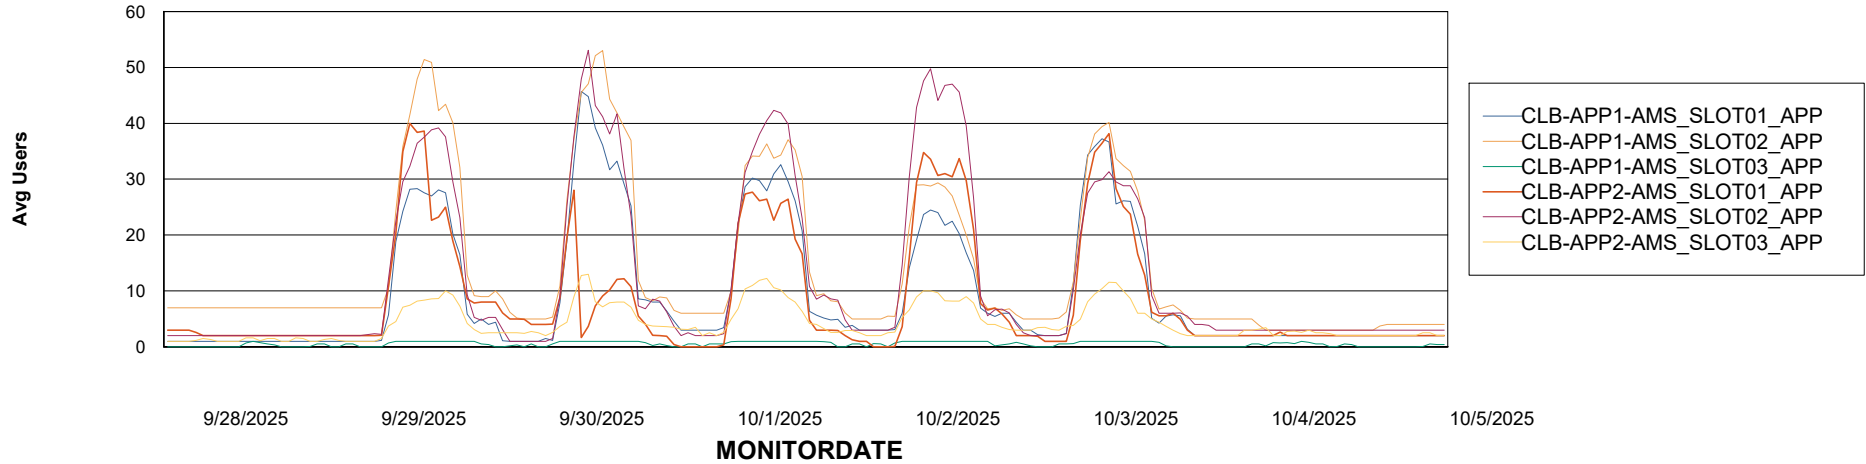

Avg users per day per ABS server