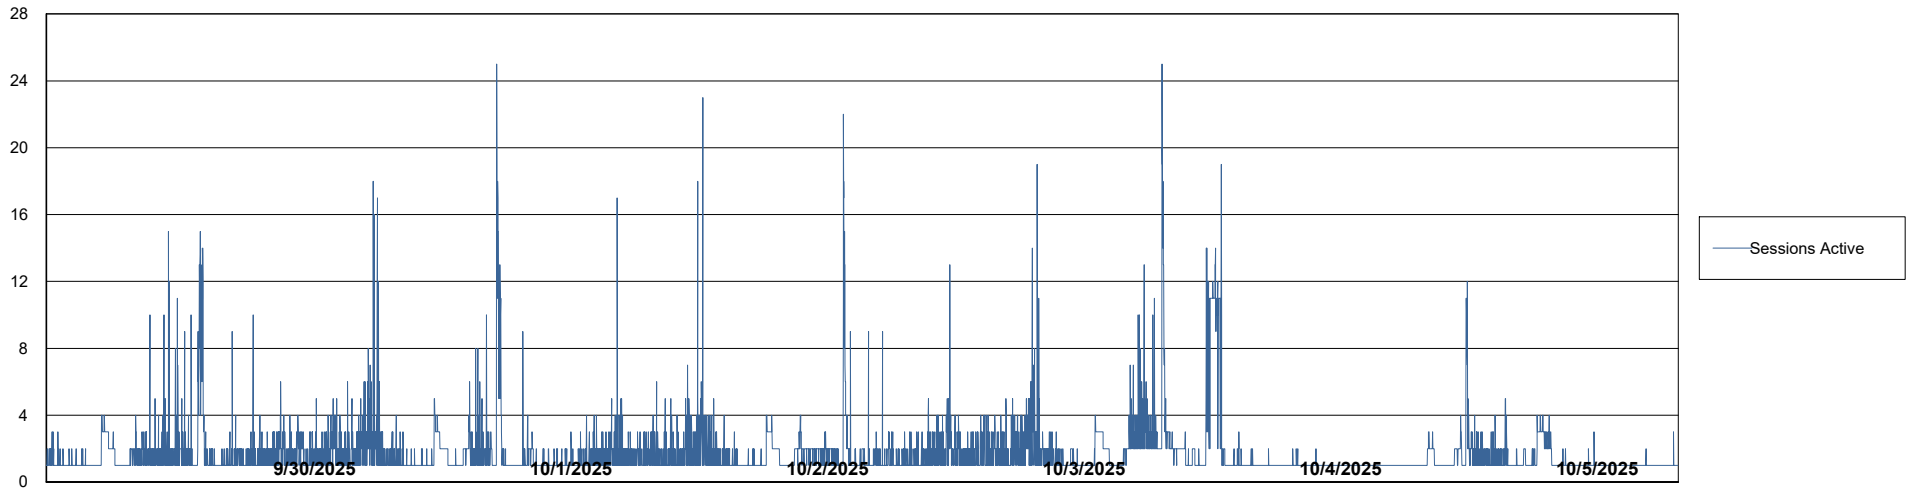

Database Performance AUJ_DB3_Primary