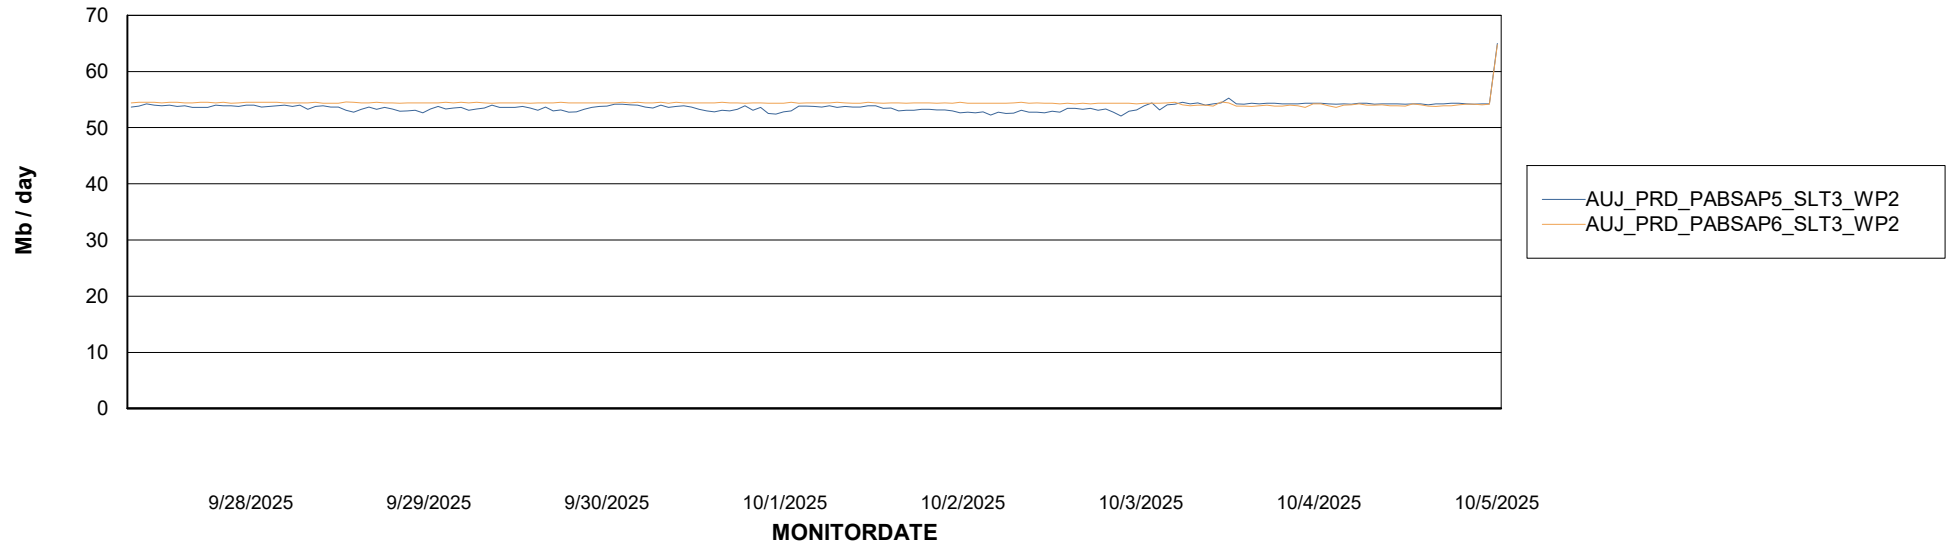

ABSSolute Application ReportServer Services

Avg memory used per ReportServer Service

Weekly SLA Customer Report

Customer AUJ_Production
Database ID 41

ABSolute Web Component Services

Avg memory used per ABS Web component