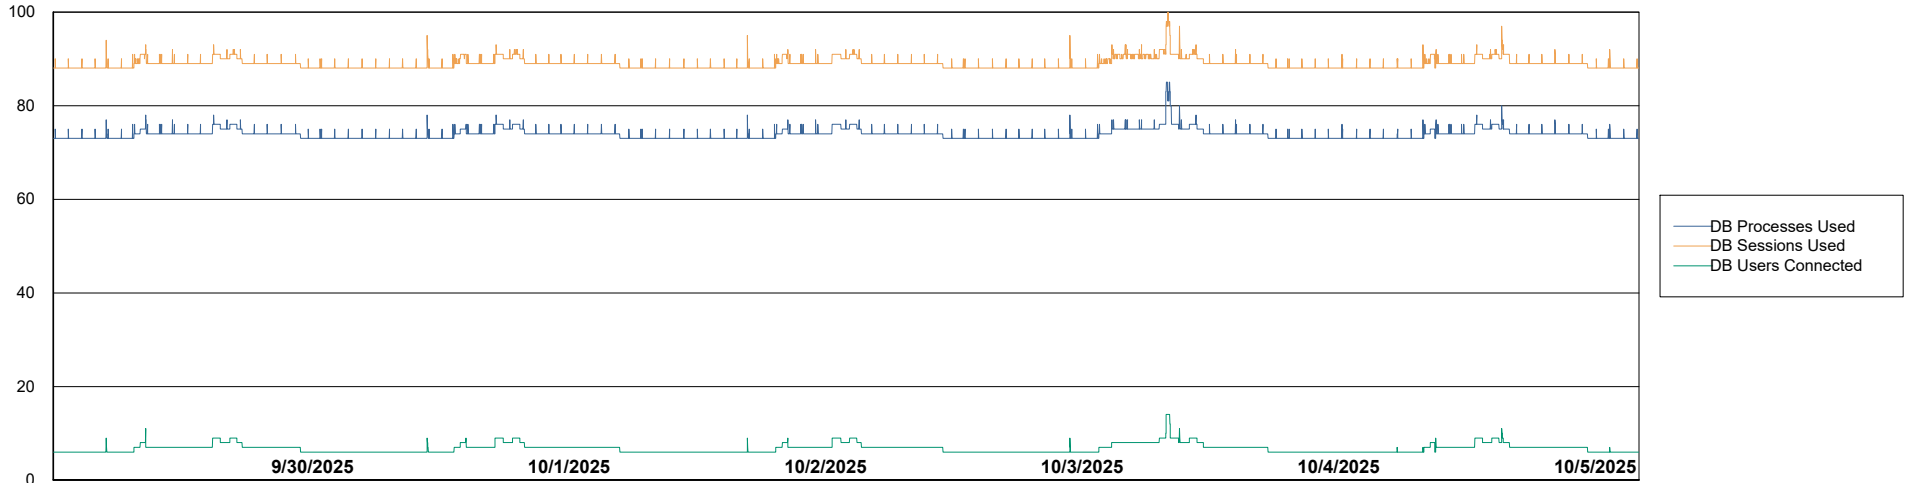

Weekly SLA Customer Report

Customer AUJ_Production
Database ID 41

Database Performance AUJ_ABSEM3_DB

Weekly SLA Customer Report

Customer AUJ_Production
Database ID 41

Database Performance AUJ_BI3_DB

Weekly SLA Customer Report