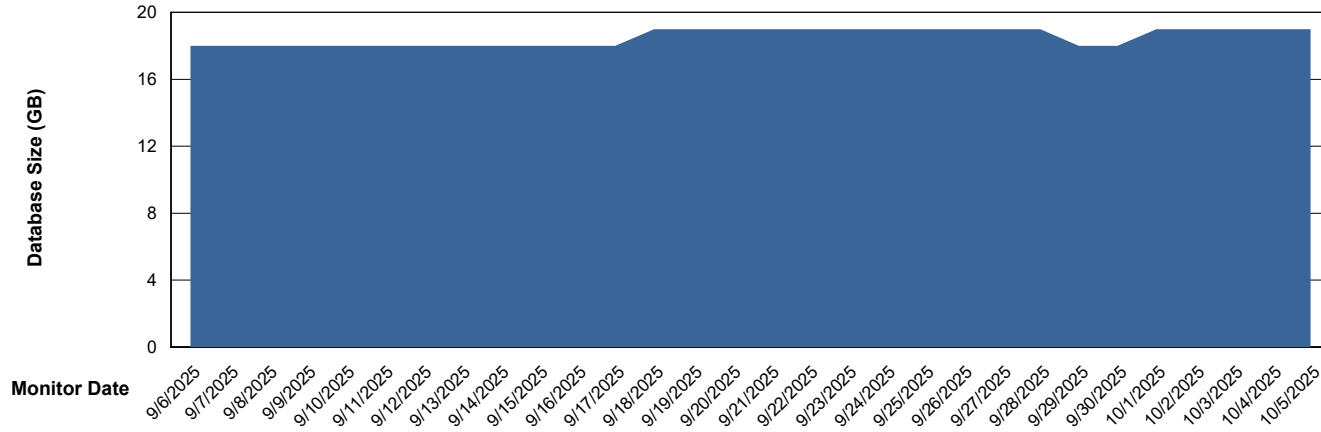

Customer AUJ_Production
Database ID 41

Database Performance AUJ_DB3_Primary

Weekly SLA Customer Report

Customer AUJ_Production
Database ID 41

DATABASE SIZE AUJ_ABSEM3_DB

Database growth over last month

DATABASE SIZE AUJ_BI3_DB

Database growth over last month

Weekly SLA Customer Report

Customer AUJ_Production
Database ID 41

DATABASE SIZE AUJ_DB3_Primary

Database growth over last month

Weekly SLA Customer Report

Customer AUJ_Production
 Database ID 41