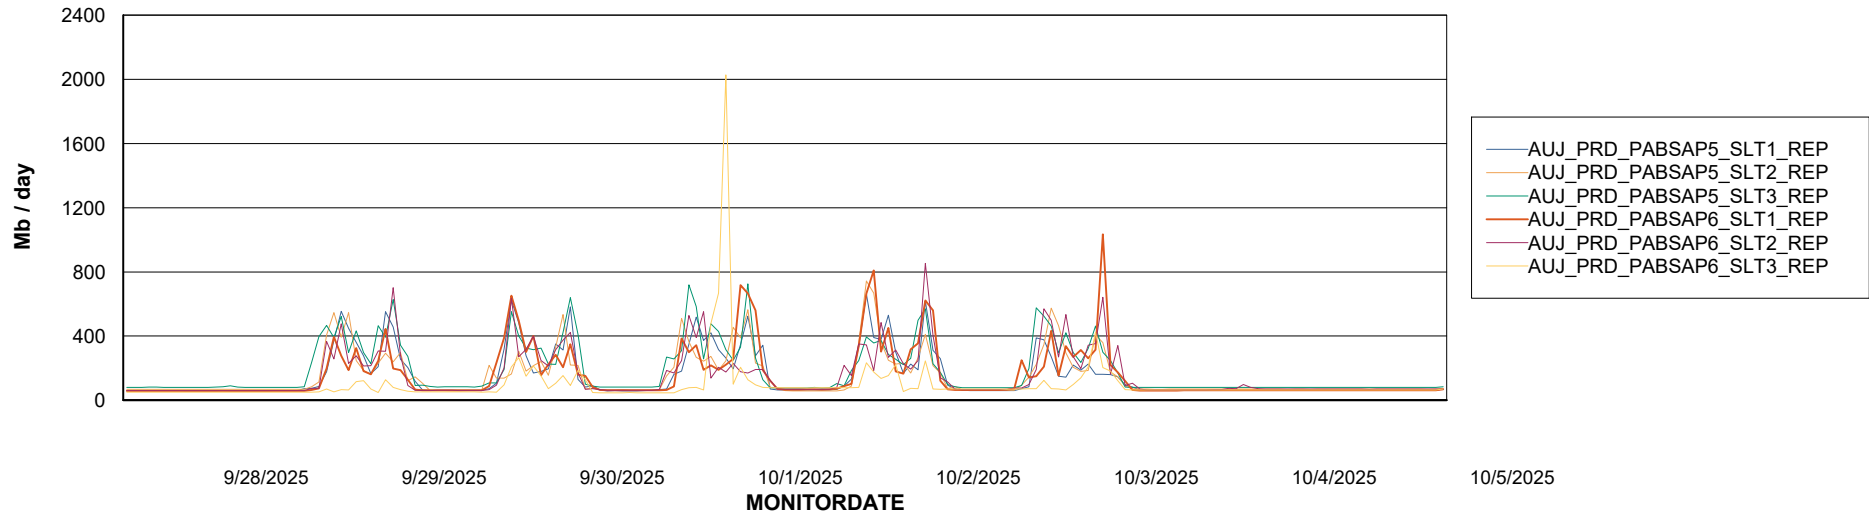

ABSSolute Application ReportServer Services

Avg memory used per ReportServer Service