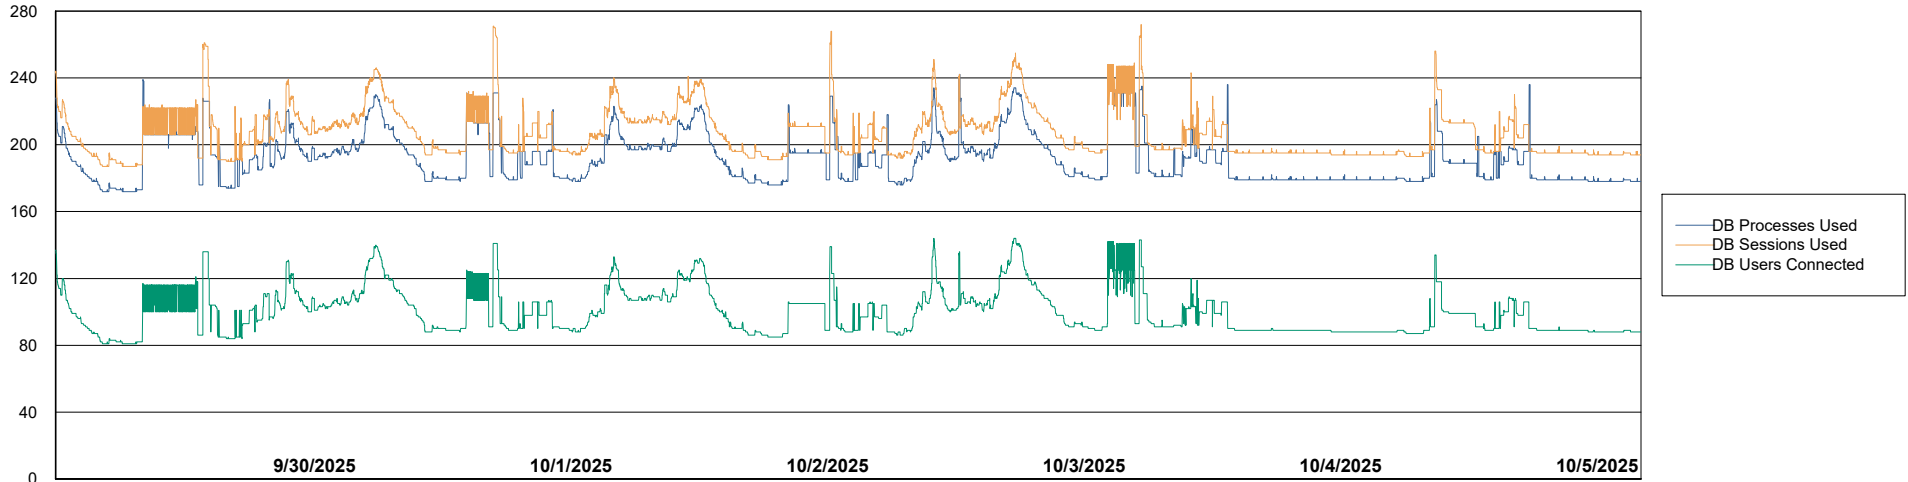

Database Performance AUJ_DB3_Primary