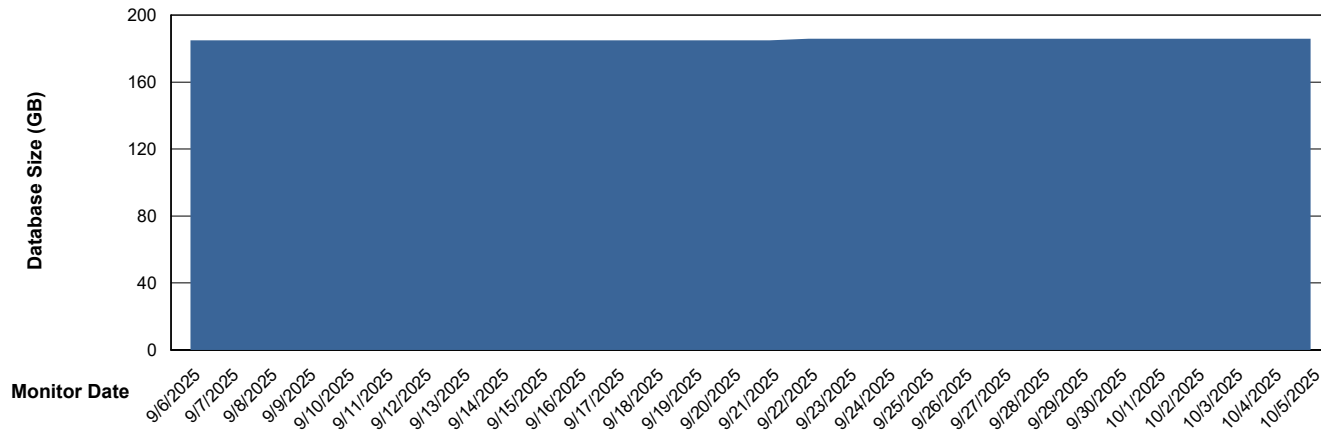

Customer AUJ_Production
Database ID 41

Database Performance AUJ_DB3_Primary

Weekly SLA Customer Report

Customer AUJ_Production
Database ID 41

DATABASE SIZE AUJ_ABSEM3_DB

Database growth over last month

DATABASE SIZE AUJ_BI3_DB

Database growth over last month

Weekly SLA Customer Report

Customer AUJ_Production
Database ID 41

DATABASE SIZE AUJ_DB3_Primary

Database growth over last month

Weekly SLA Customer Report

Customer AUJ_Production
 Database ID 41