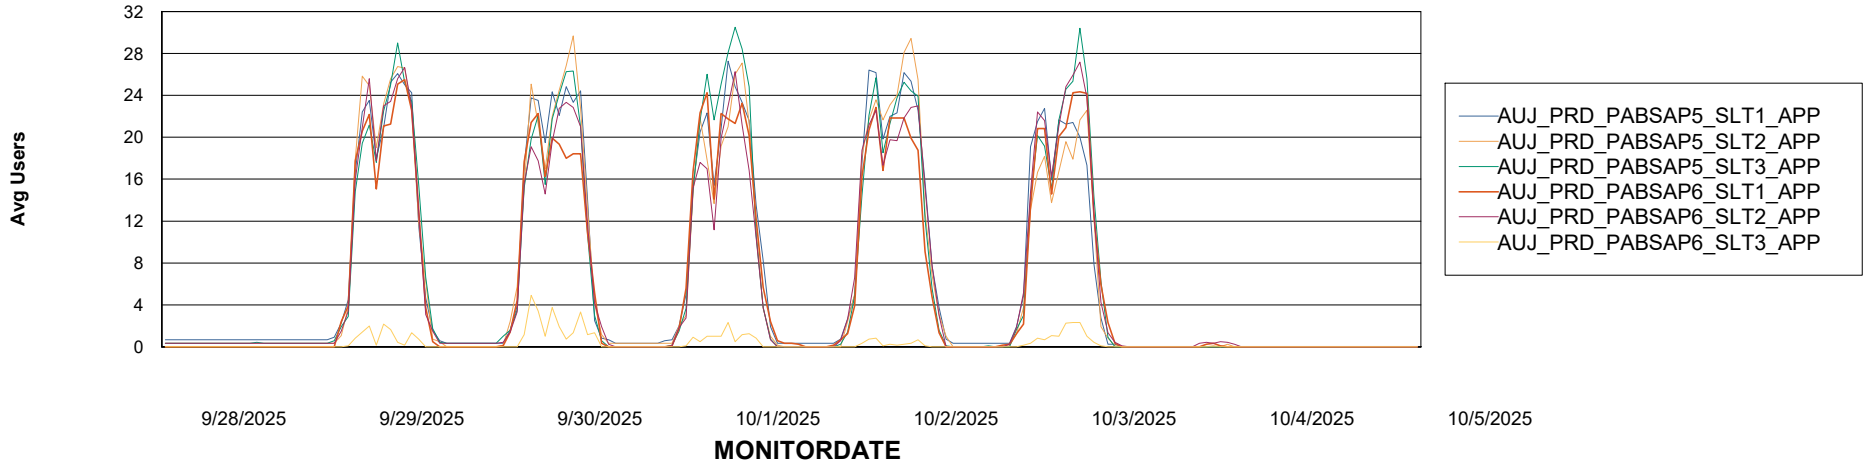

Weekly SLA Customer Report

Customer AUJ_Production
Database ID 41

ABSSolute Application Server Services

Avg memory used per ABS Server Service

Avg users per day per ABS server

Weekly SLA Customer Report

Customer AUJ_Production
Database ID 41