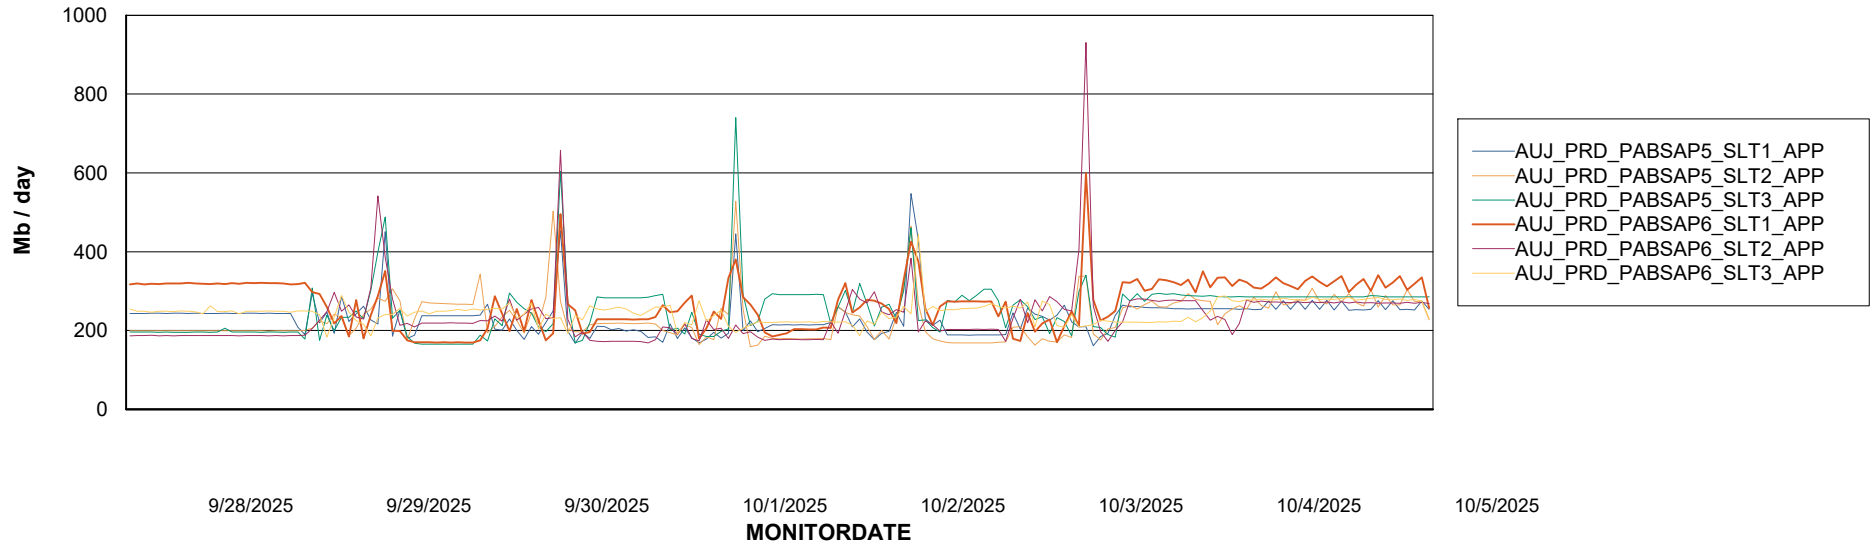

ABSSolute Application Server Services

Avg memory used per ABS Server Service