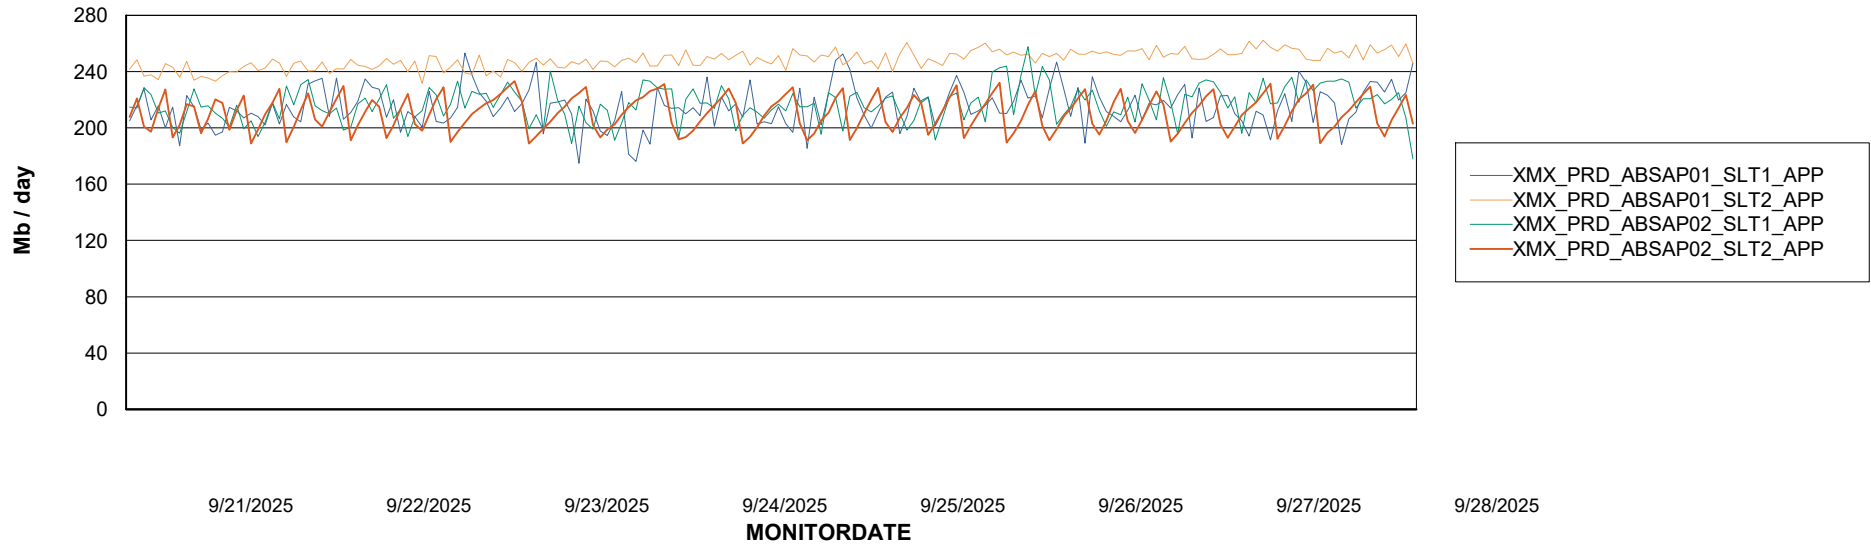

ABSSolute Application Server Services

Avg memory used per ABS Server Service