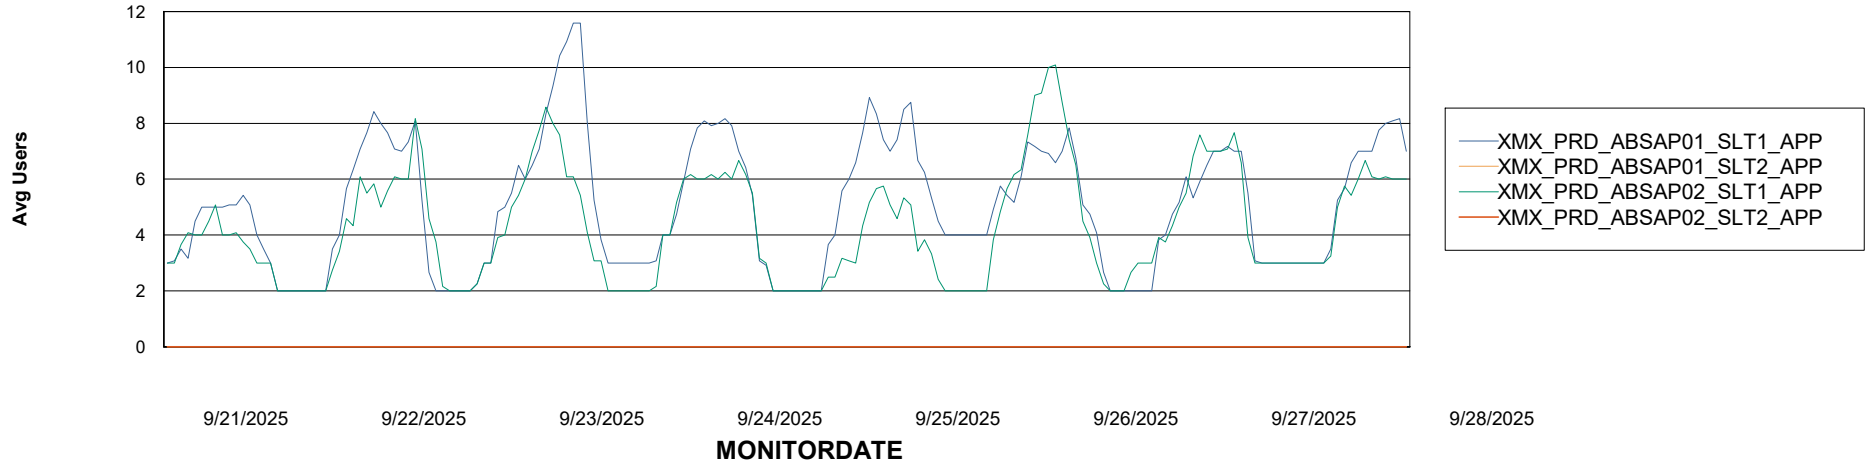

Avg users per day per ABS server