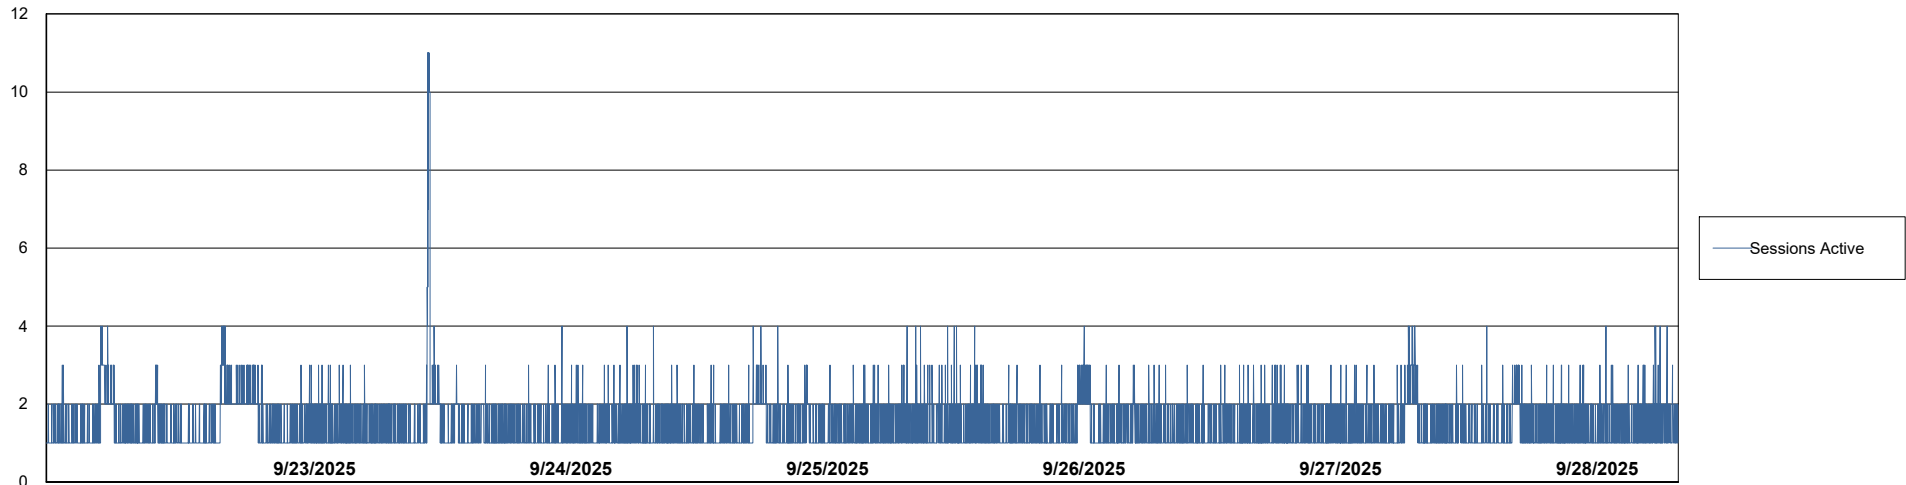

Database Performance XMX_PROD_ABSDB01_PRDB_ABS1