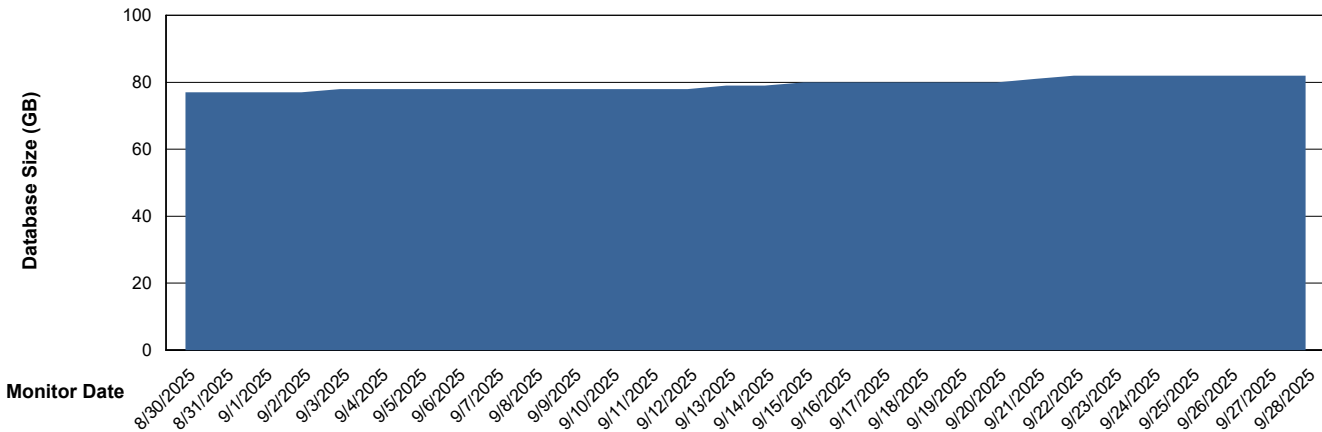

# Weekly SLA Customer Report

Customer XMX Production (24/7)  
Database ID 146

Database Performance XMX\_PROD\_ABSDB02\_SBDB\_HSBABS1

DB Processes Max 0  
DB Processes Max 4  
DB Processes Max 1,000

# Weekly SLA Customer Report

Customer XMX Production (24/7)  
 Database ID 146

DATABASE SIZE XMX\_PROD\_ABSDB01\_PRDB\_ABS1

Database growth over last month

Database Tablespace XMX\_PROD\_ABSDB01\_PRDB\_ABS1