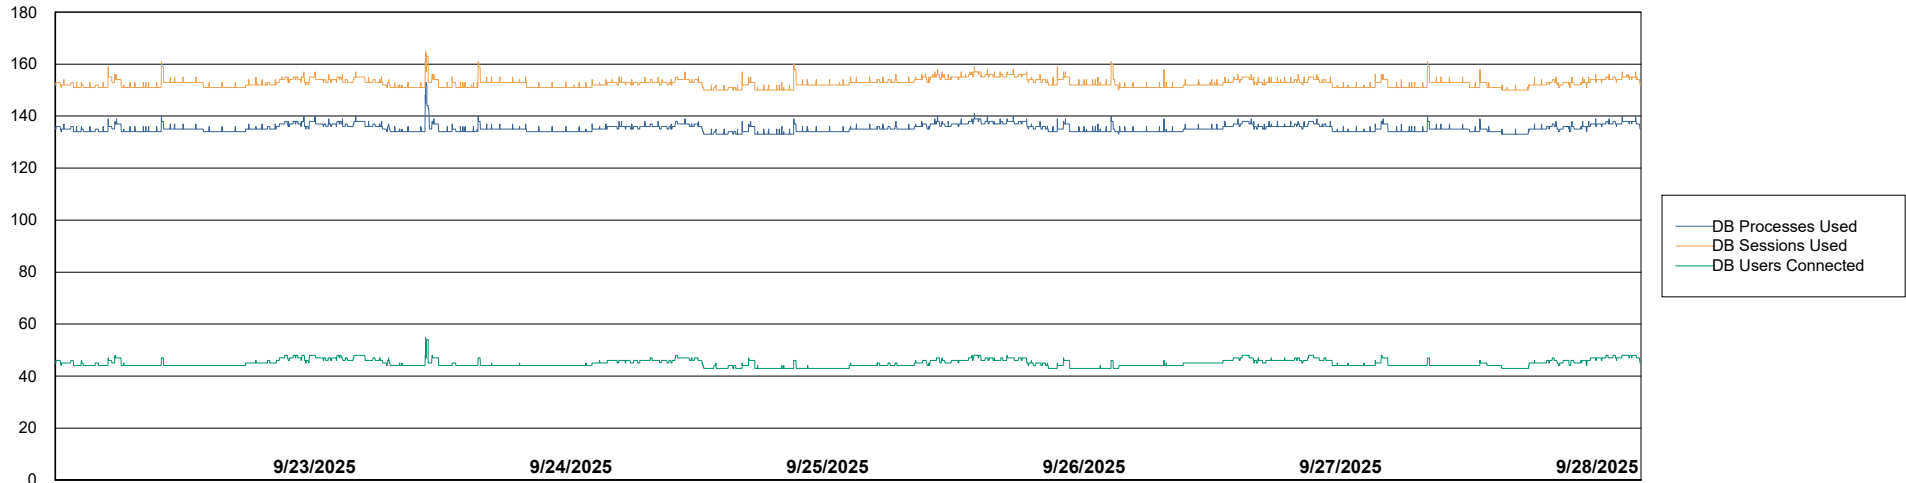

Database Performance XMX_PROD_ABSDB01_PRDB_ABS1