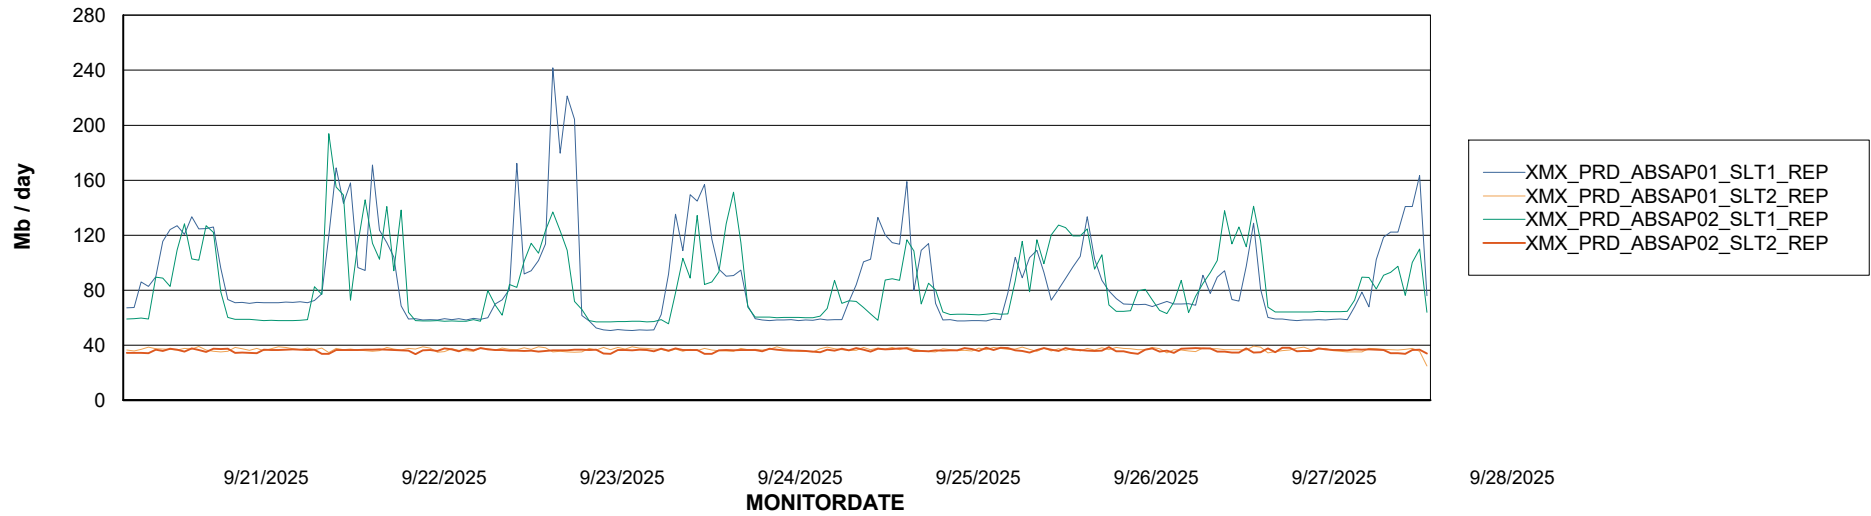

ABSSolute Application ReportServer Services

Avg memory used per ReportServer Service