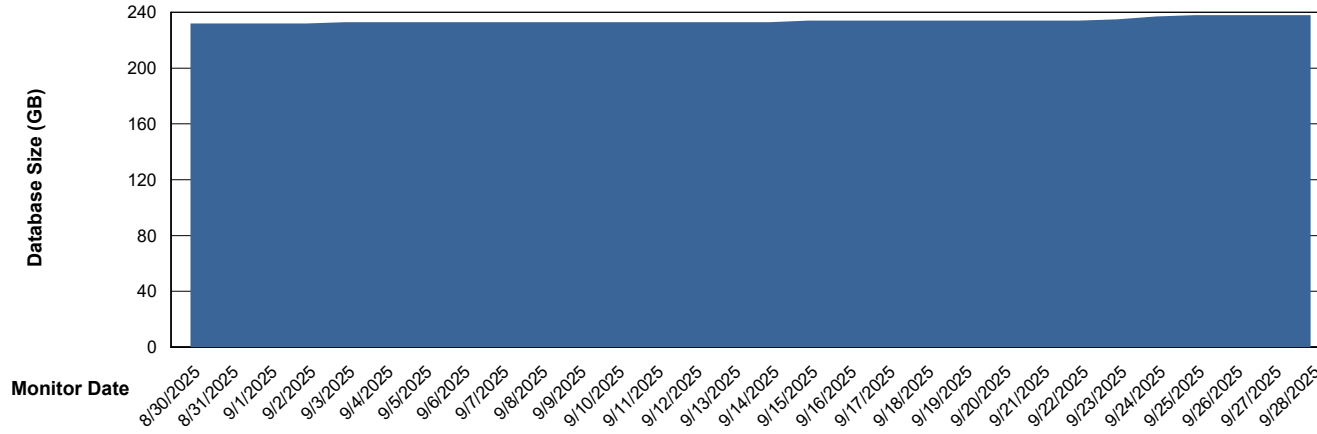

DATABASE SIZE VOS_PRD_ABSBI-2018_ABS1

Database growth over last month