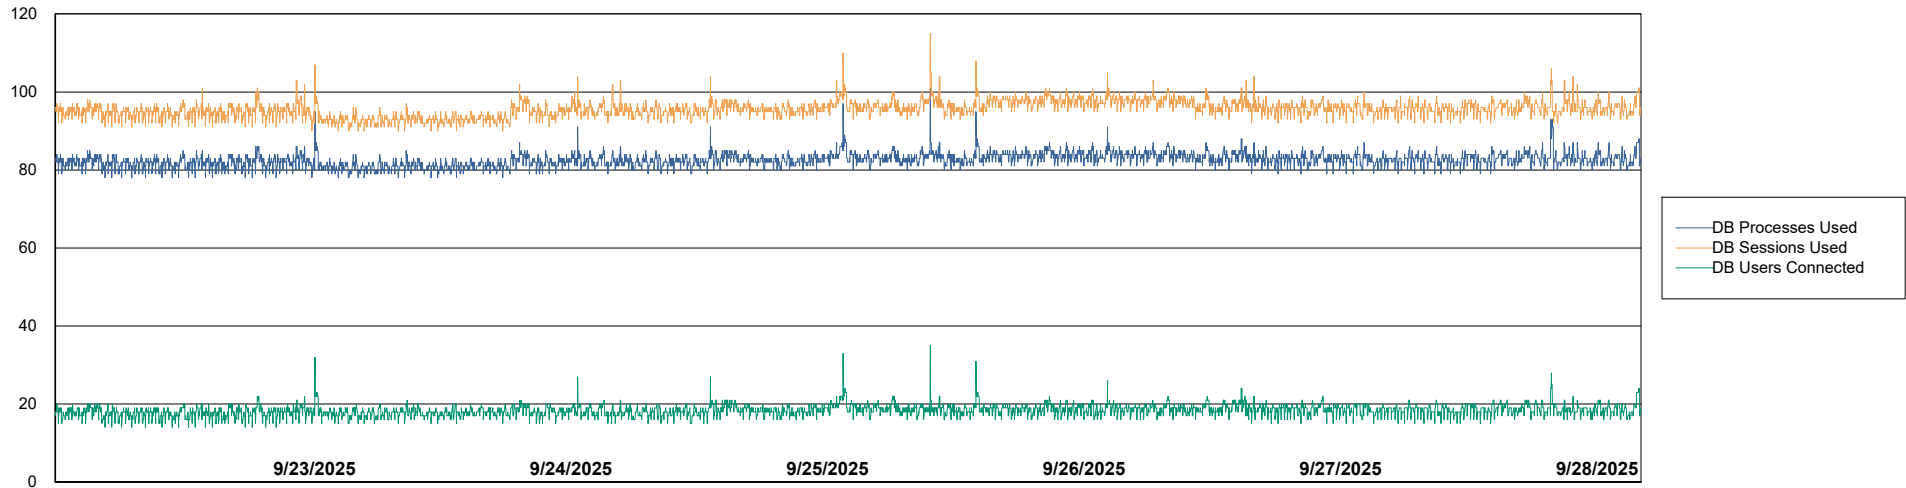

Weekly SLA Customer Report

Customer VOS_Production
Database ID 143

Database Performance VOS_PRD_ABSBI-2018_ABS1

Weekly SLA Customer Report

Customer VOS_Production
Database ID 143

Database Performance VOS_PRD_ABSBI-2025_ABS1