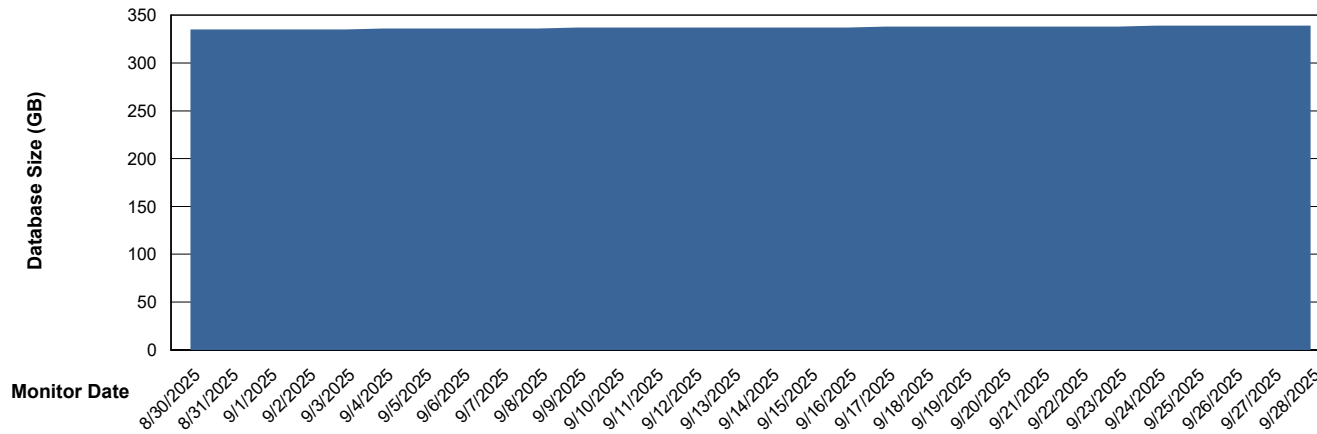

Weekly SLA Customer Report

Customer VOS_Production
Database ID 143

DATABASE SIZE VOS_PRD_ABSBI-2018_ABS1

Database growth over last month

DATABASE SIZE VOS_PRD_ABSBI-2025_ABS1

Database growth over last month