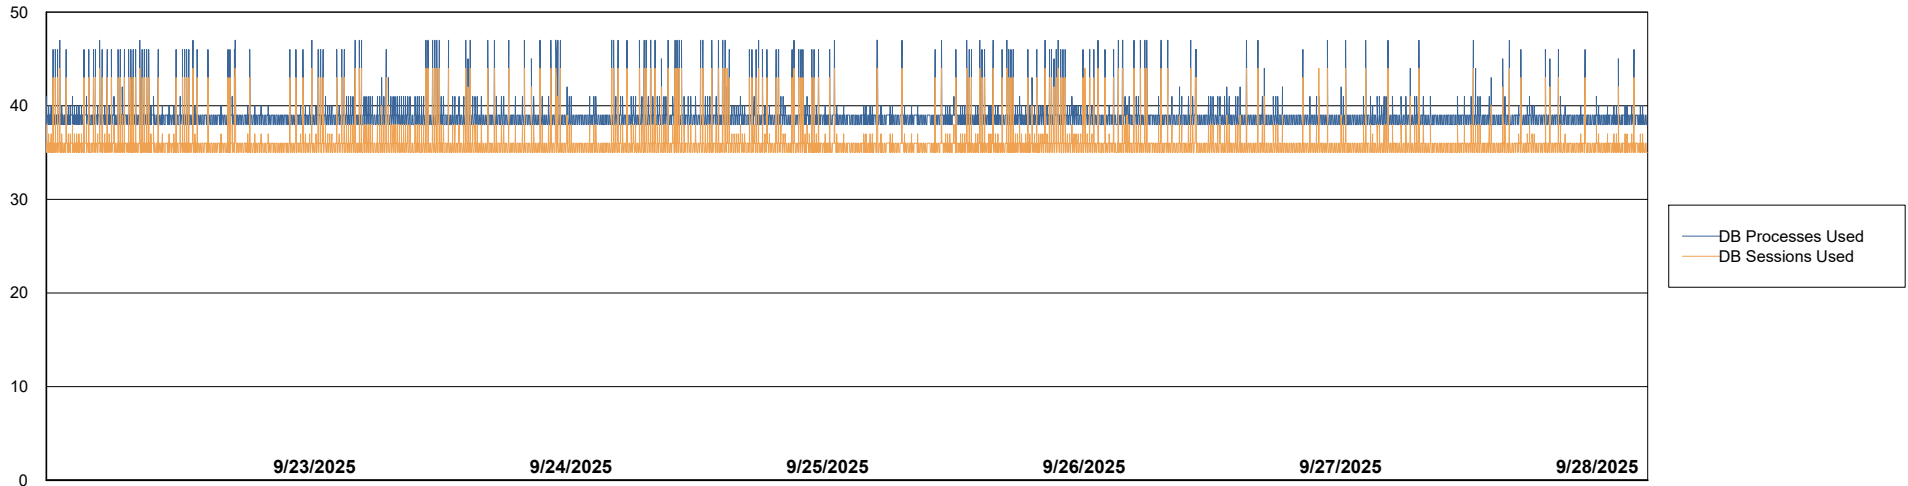

Weekly SLA Customer Report

Customer VOS_Production
Database ID 143

Database Performance VOS_PRD_ABSORA1-2022_ABS1

Weekly SLA Customer Report

Customer VOS_Production
Database ID 143

Database Performance VOS_PRD_ABSORA2-2022_HSBABS1