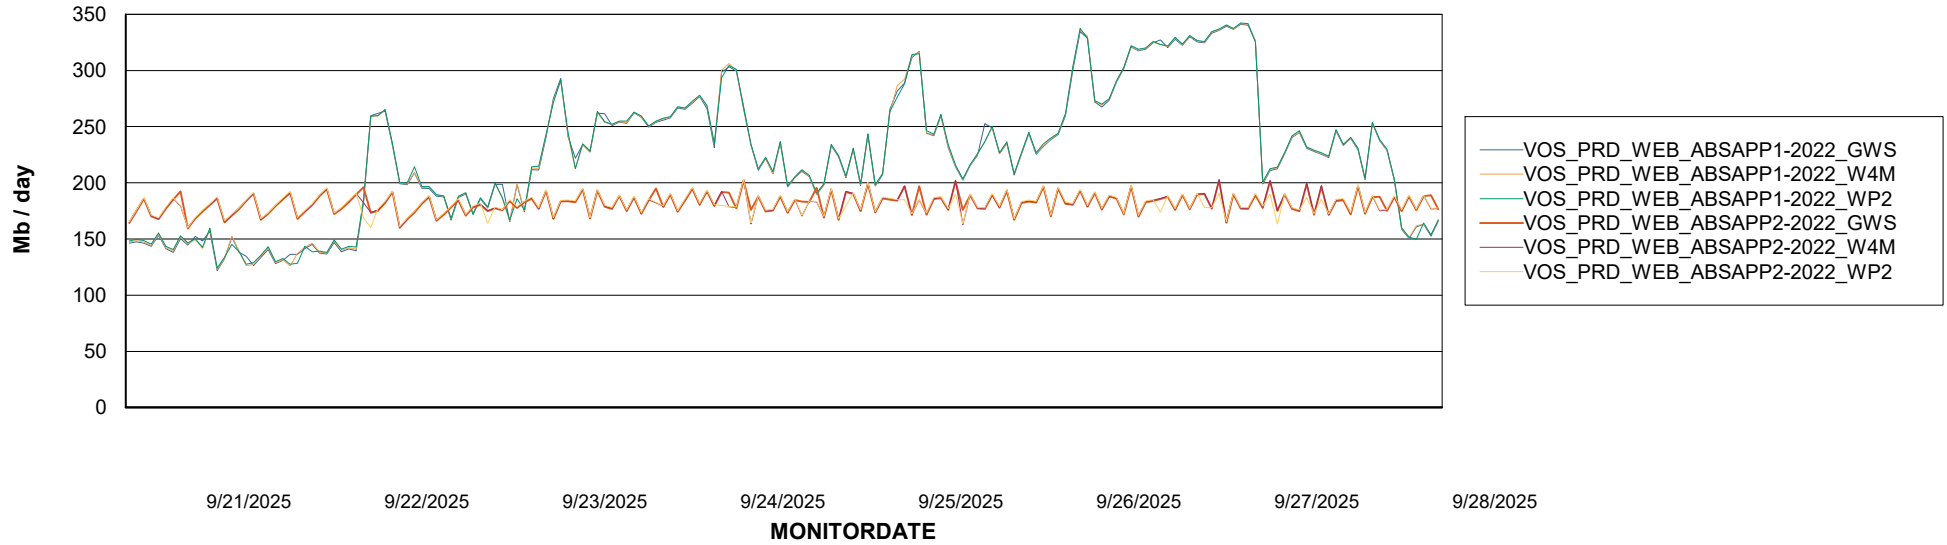

ABSSolute Web Component Services

Avg memory used per ABS Web component