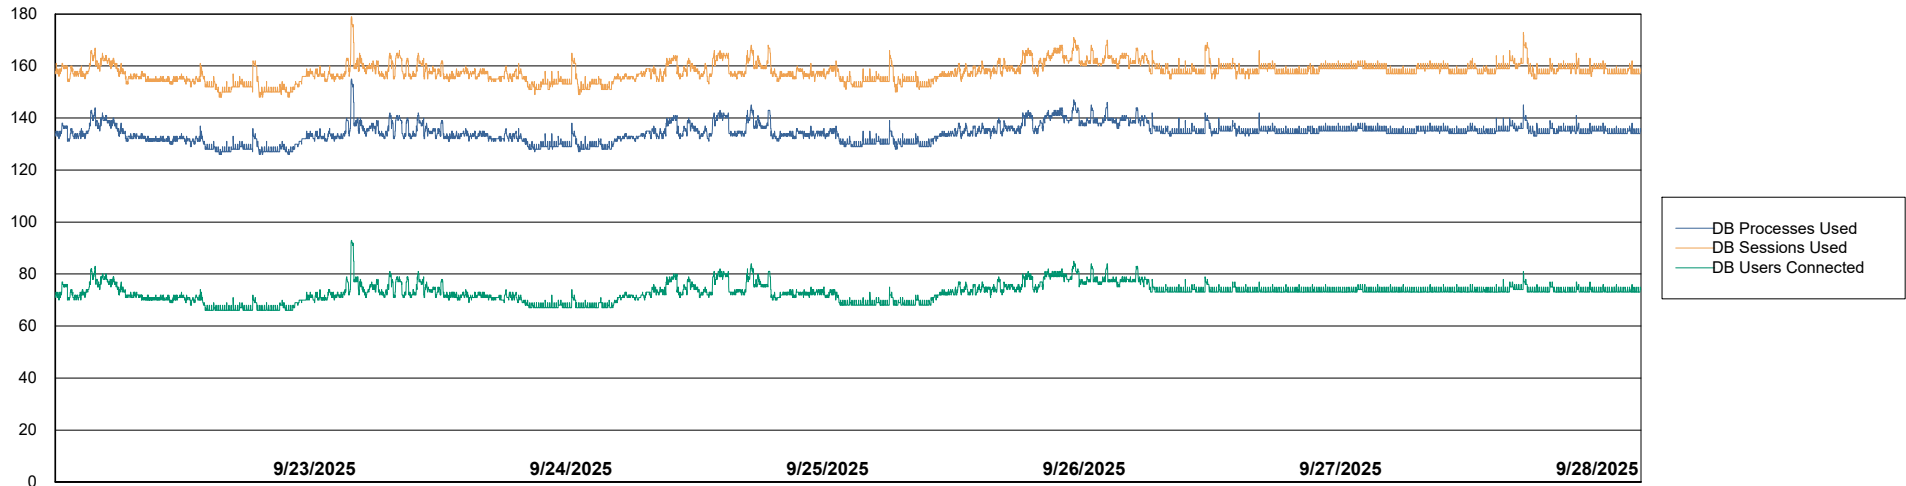

Database Performance VOS_PRD_ABSORA1-2022_ABS1