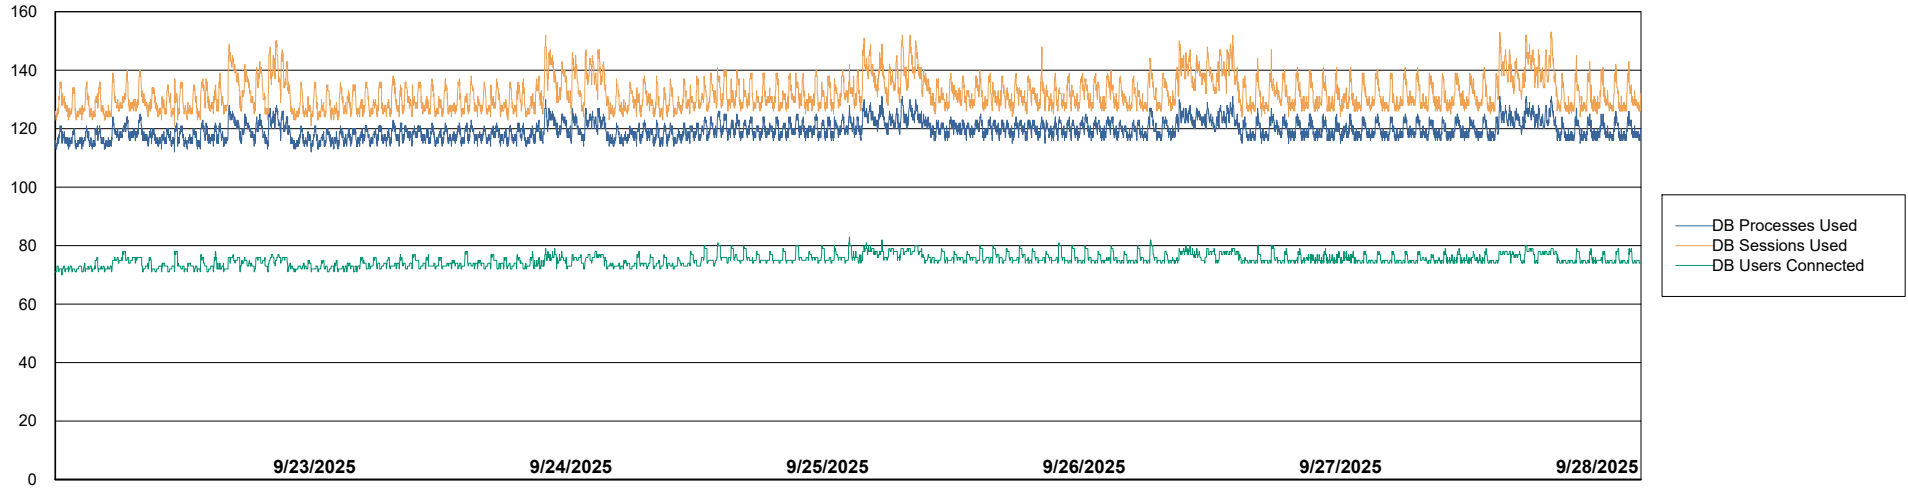

Database Performance VOS_PRD_ABSBI-2018_ABS1