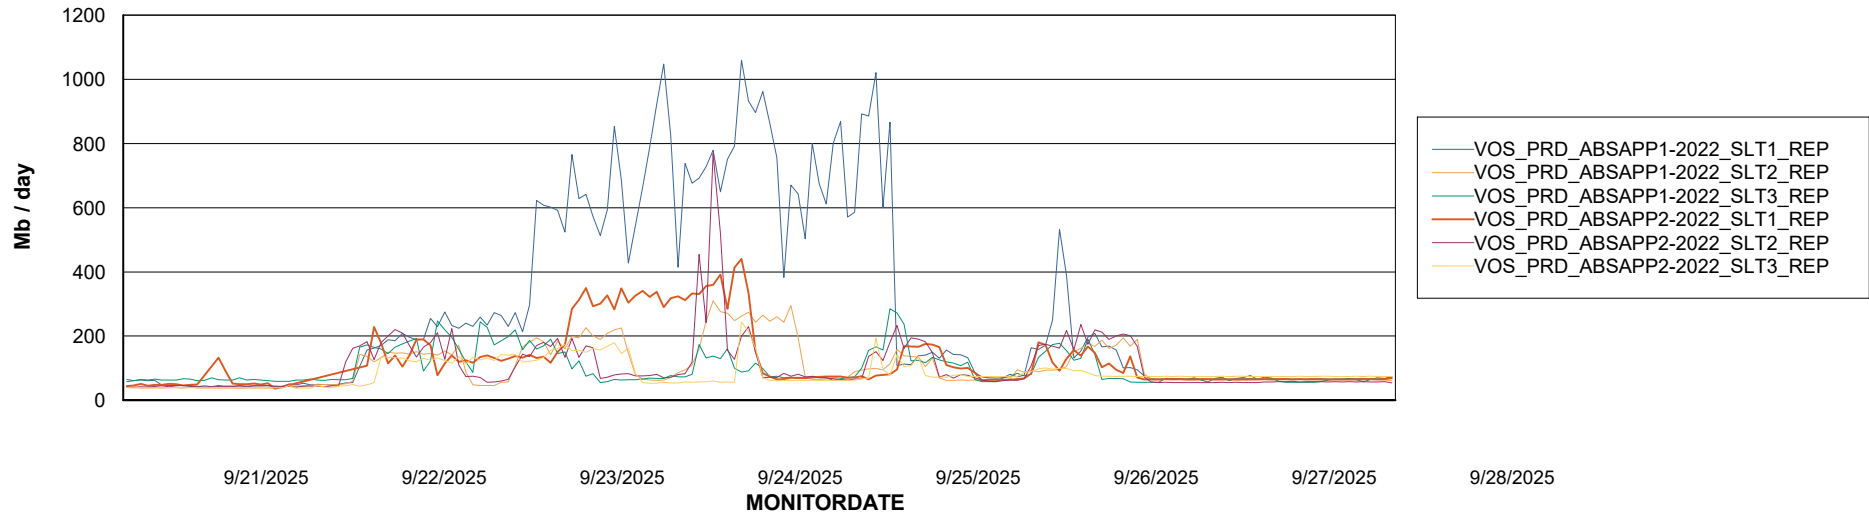

Avg memory used per ABS Server Service

Avg users per day per ABS server

Weekly SLA Customer Report

Customer VOS_Production
Database ID 143

ABSSolute Application ReportServer Services

Avg memory used per ReportServer Service