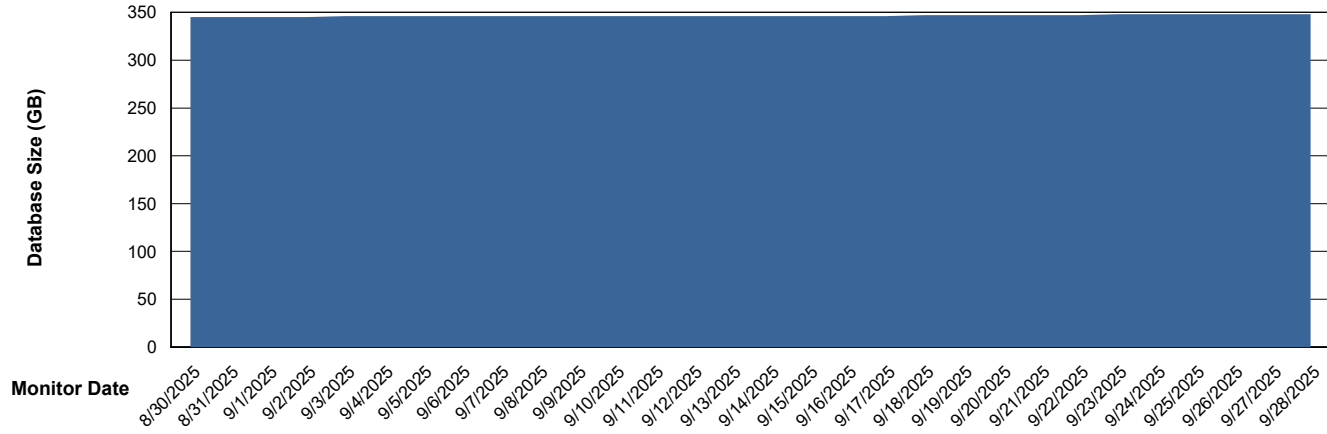

Database growth over last month