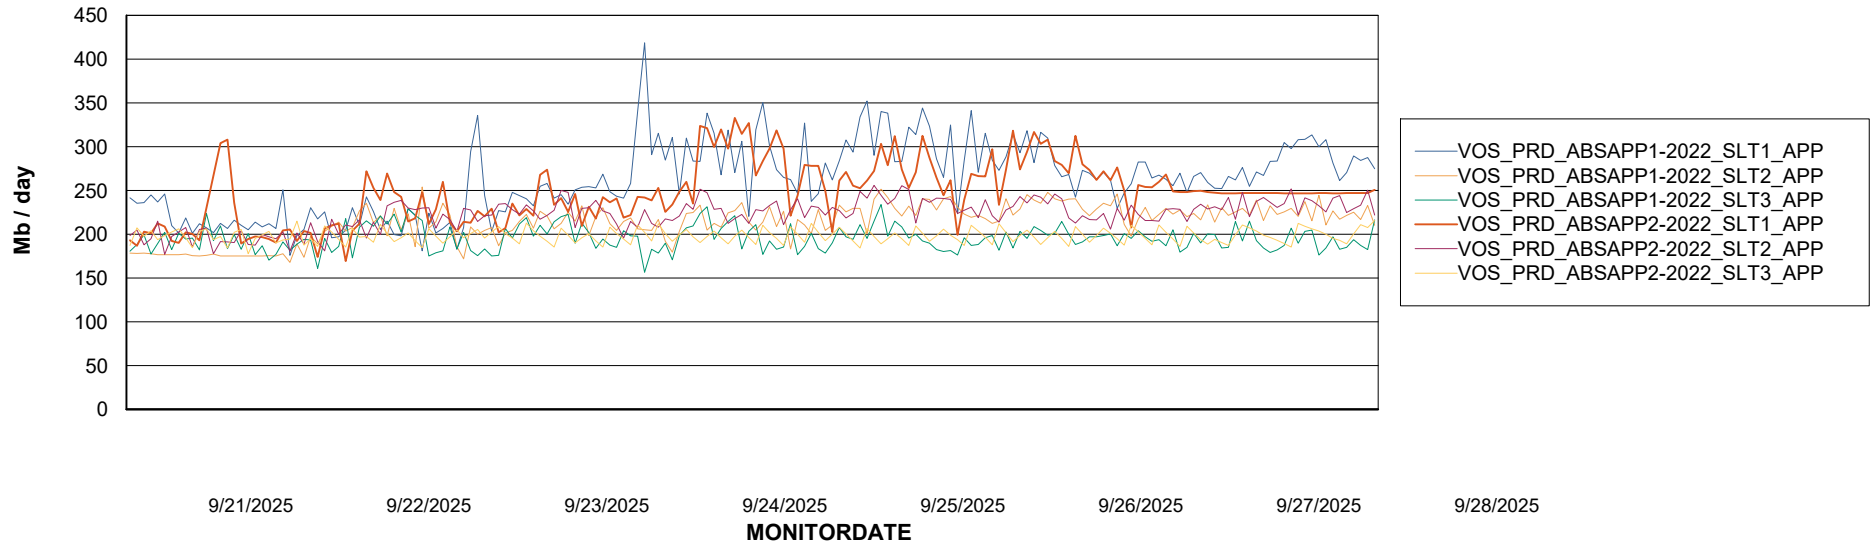

ABSSolute Application Server Services

Avg memory used per ABS Server Service