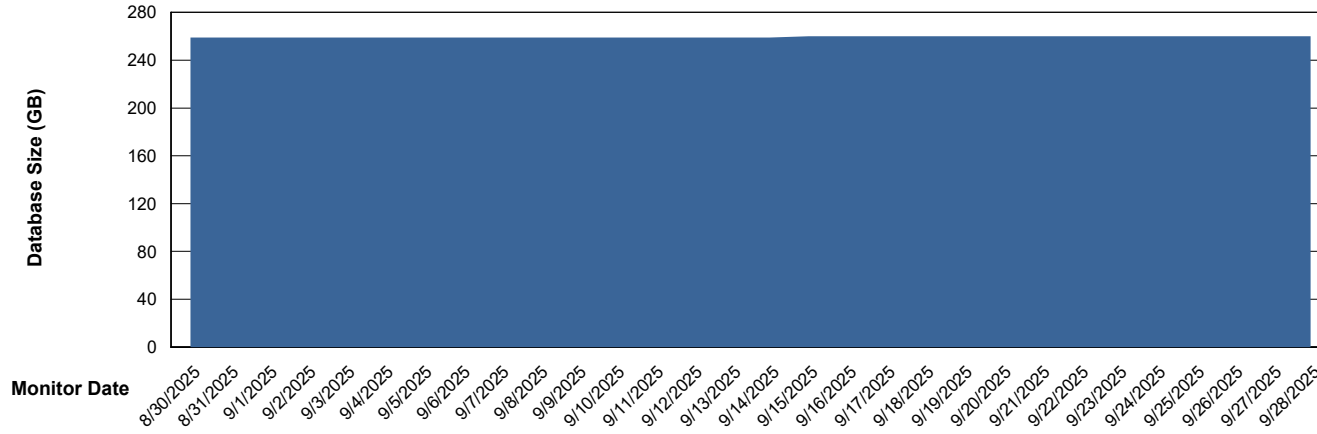

DATABASE SIZE SGS_PRD_ABS-BI02_ABS1

Database growth over last month