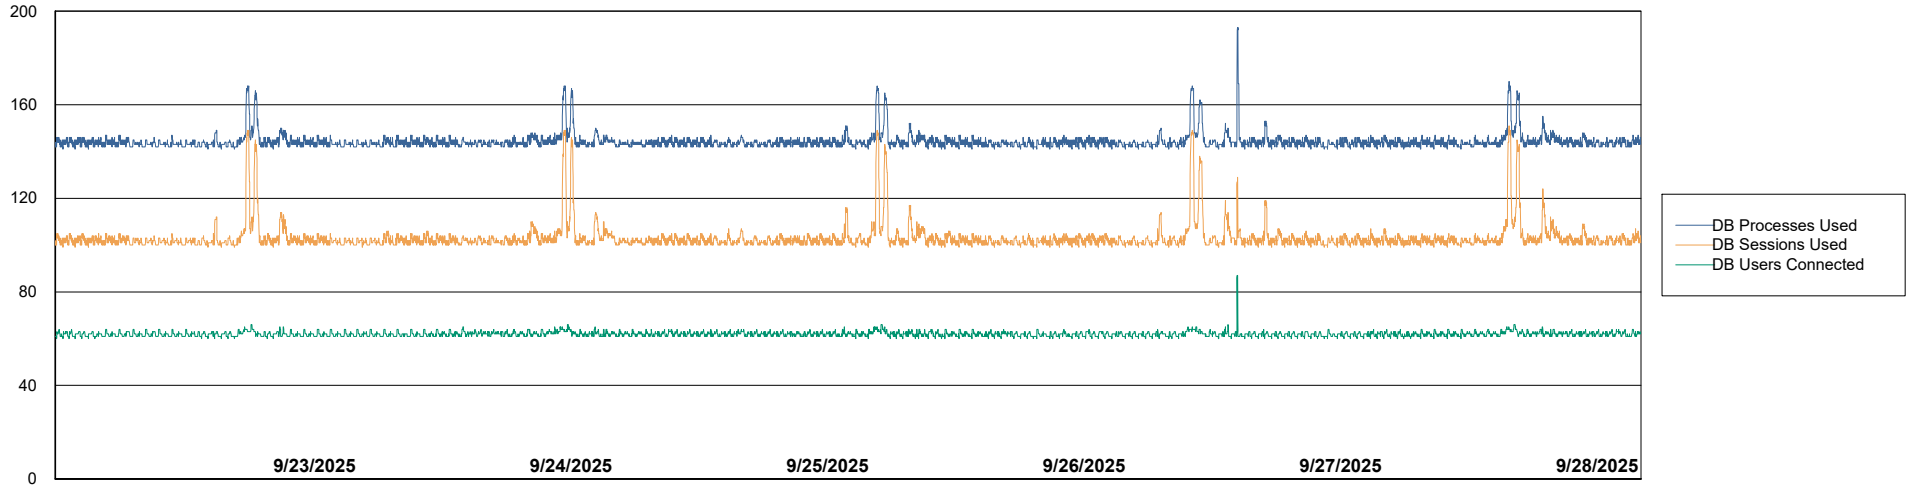

Database Performance SGS_PRD_ABS-BI02_ABS1