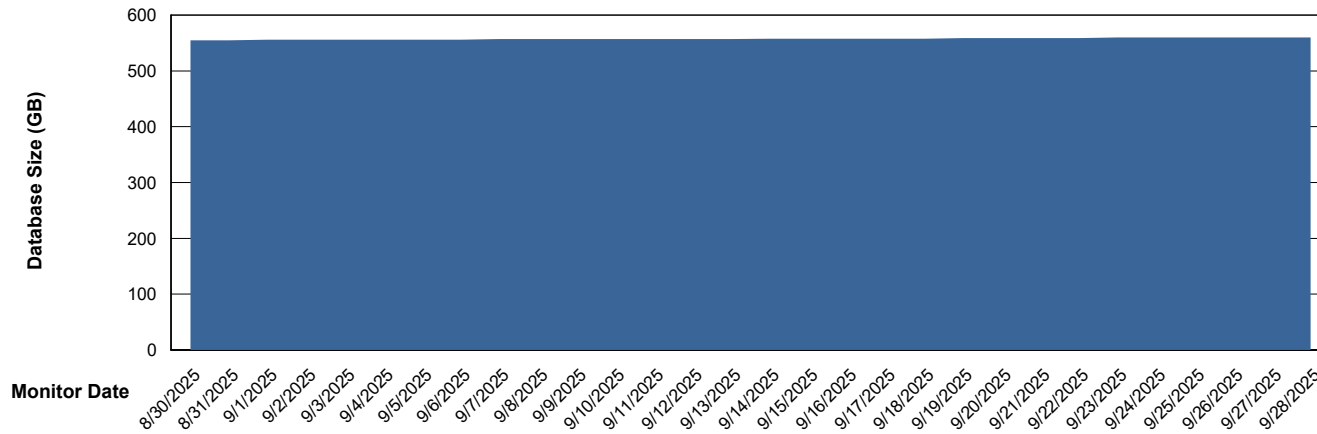

DATABASE SIZE SGS_PRD_ABS-DB16_ABS1

Database growth over last month