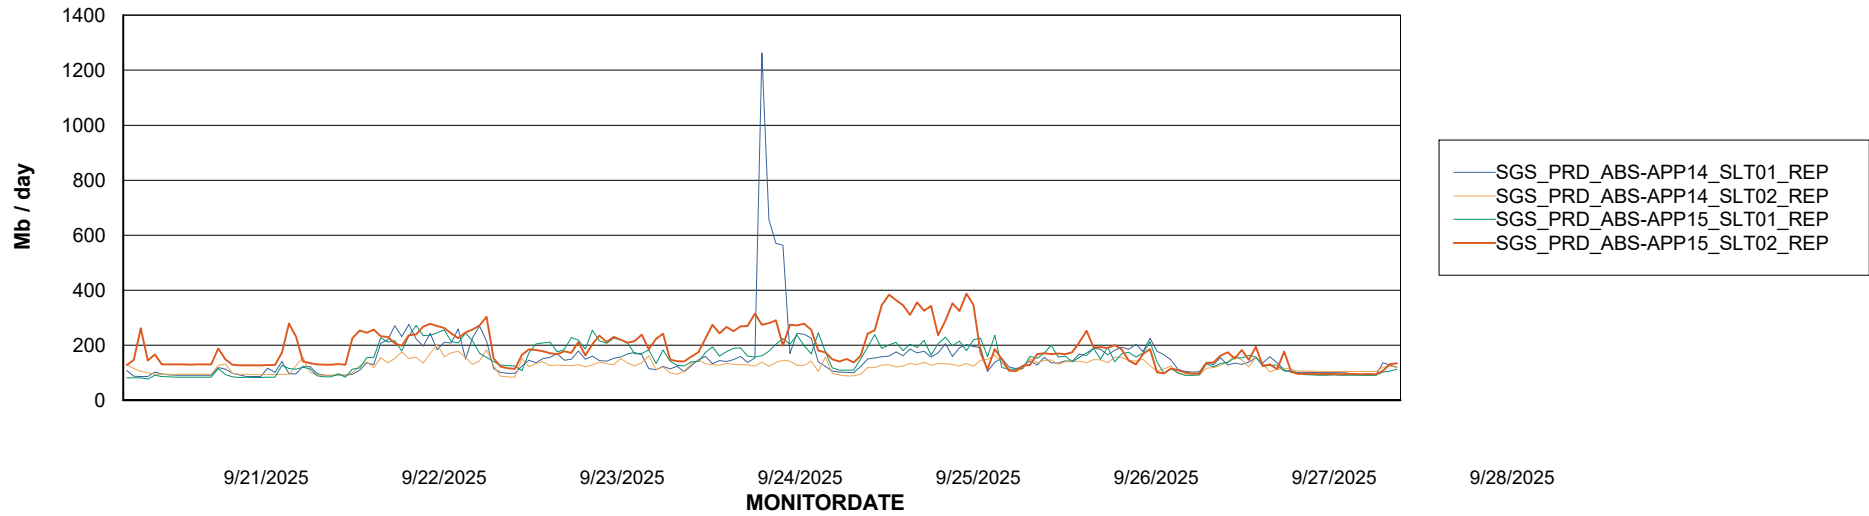

ABSSolute Application ReportServer Services

Avg memory used per ReportServer Service