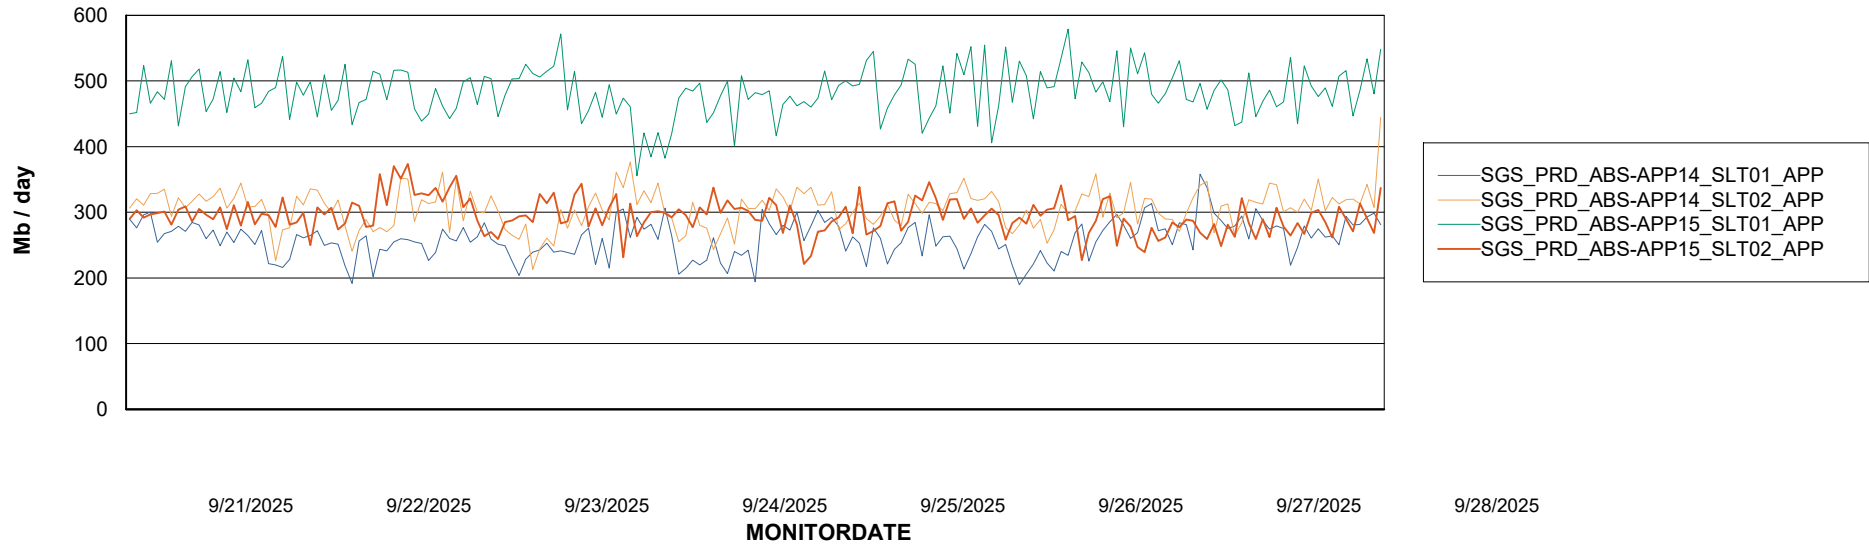

ABSSolute Application Server Services

Avg memory used per ABS Server Service