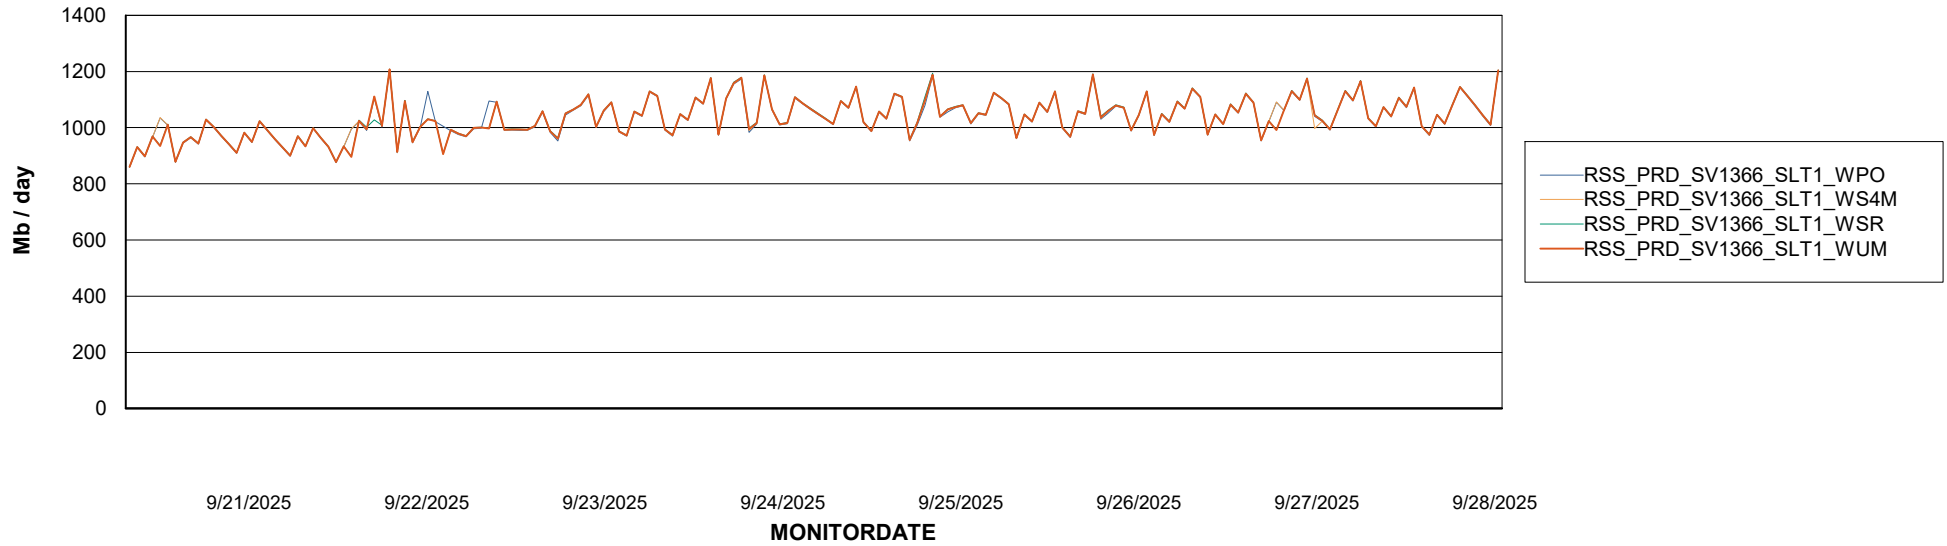

ABSolute Web Component Services

Avg memory used per ABS Web component