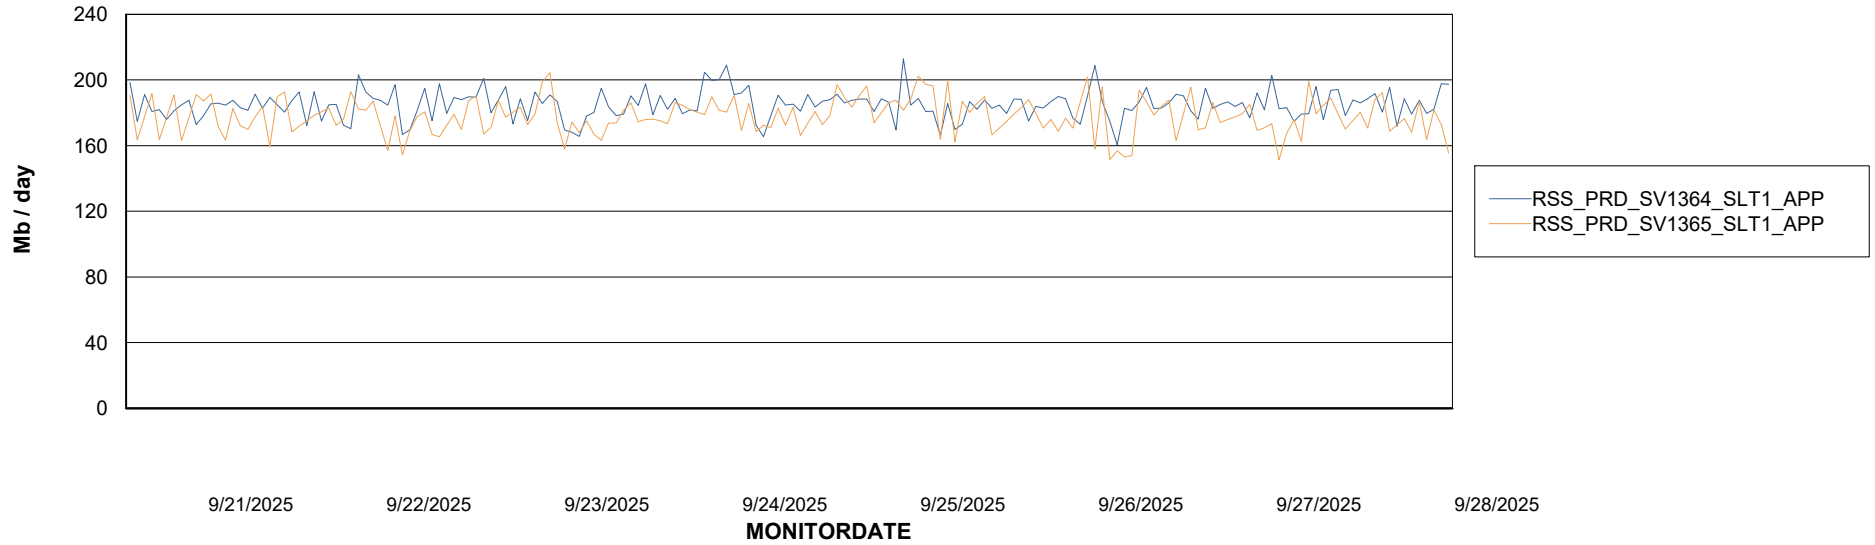

Standby Database Health RSS Production

Recovery lag for last 7 days

Weekly SLA Customer Report

Customer RSS Production
Database ID 52

ABSSolute Application Server Services

Avg memory used per ABS Server Service