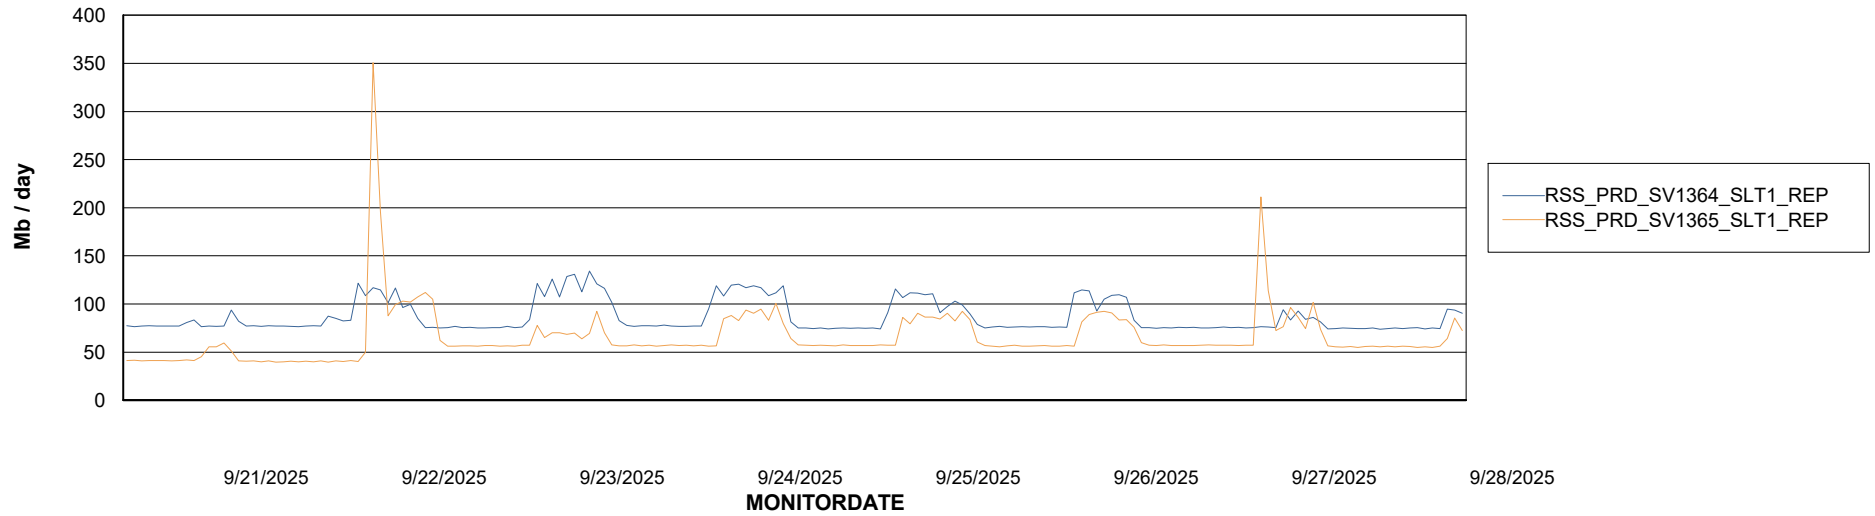

Avg users per day per ABS server

Weekly SLA Customer Report

Customer RSS Production
Database ID 52

ABSSolute Application ReportServer Services

Avg memory used per ReportServer Service

Weekly SLA Customer Report