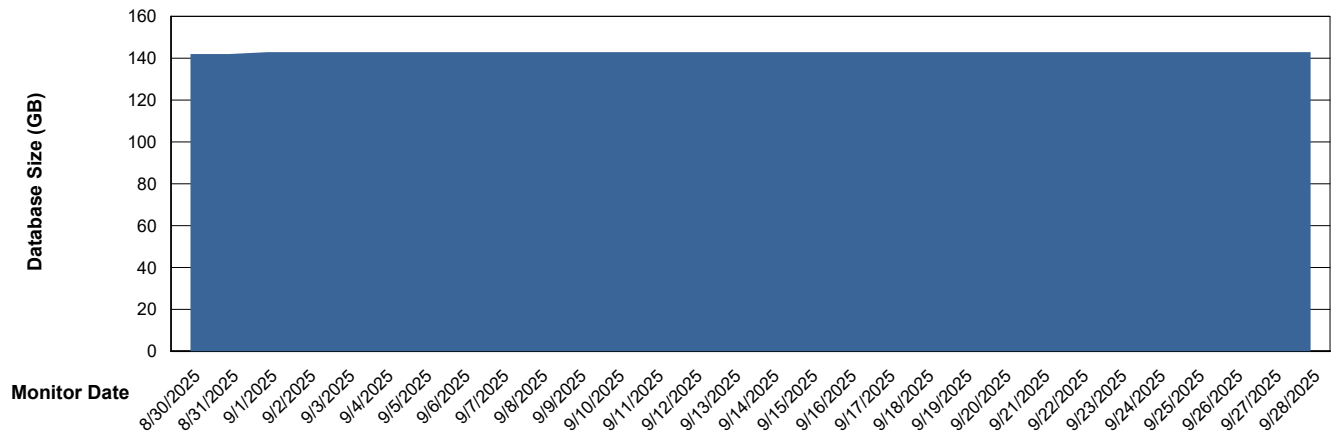

DATABASE SIZE RSS_PRD_SV1364_PRD_ABS1

Database growth over last month